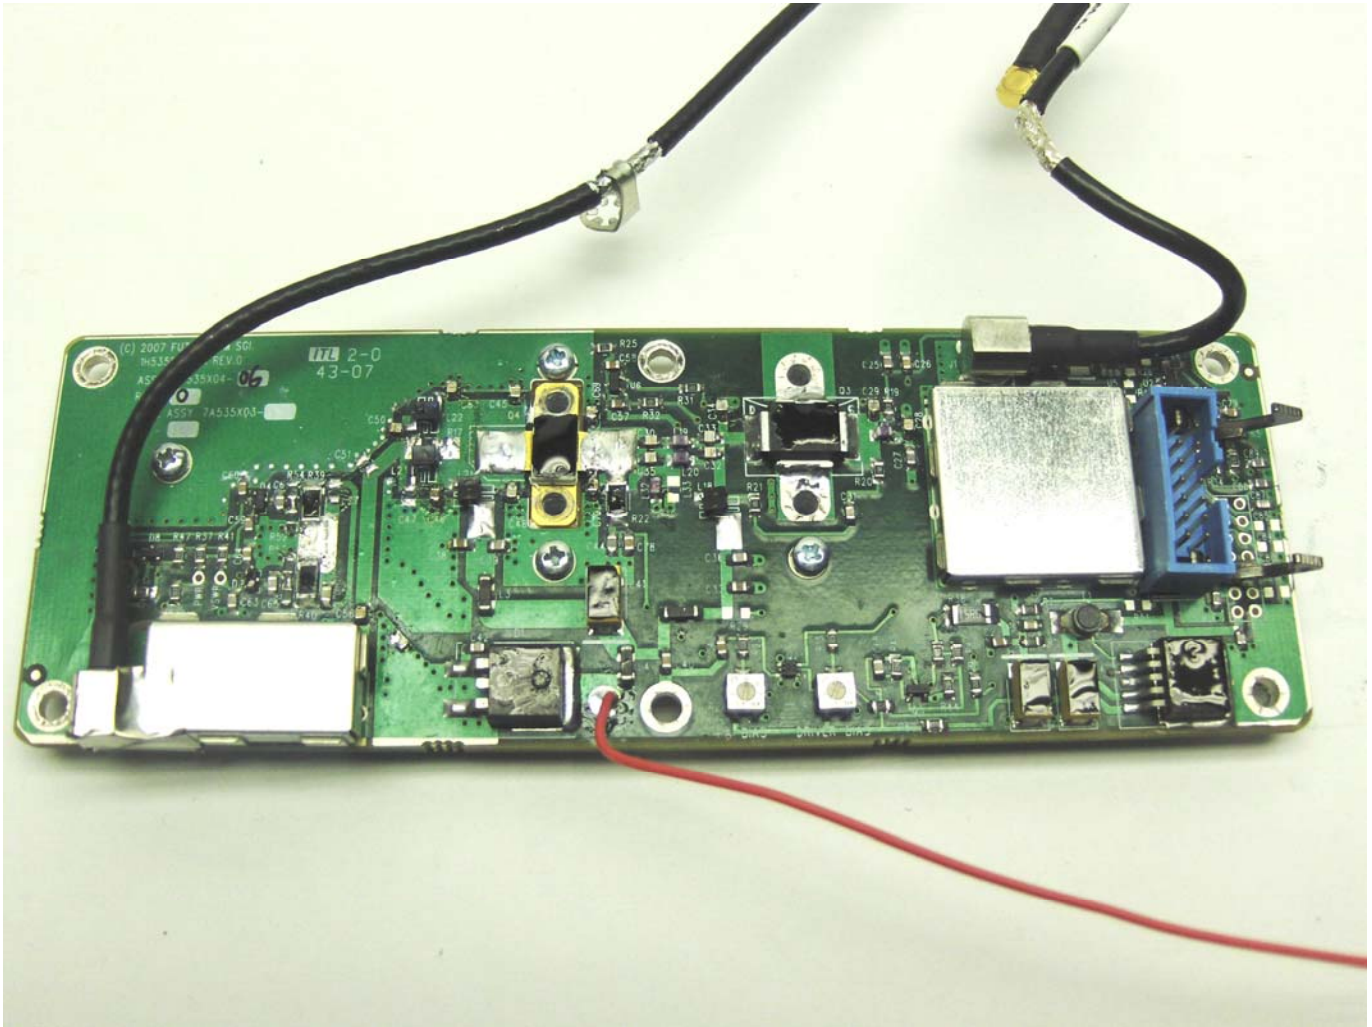

ANNEX 3 – INTERNAL EUT PHOTOS

ANNEX 3 – INTERNAL EUT PHOTOS

ANNEX 3 – INTERNAL EUT PHOTOS

ANNEX 3 – INTERNAL EUT PHOTOS

ANNEX 3 – INTERNAL EUT PHOTOS

ANNEX 3 – INTERNAL EUT PHOTOS

Futurecom Systems Group Inc.
PAGING ON-CHANNEL REPEATER (OCRP), Model: OCR 900P
FCC ID: LO6-OCR900P

ANNEX 3 – INTERNAL EUT PHOTOS

ANNEX 3 – INTERNAL EUT PHOTOS

ANNEX 3 – INTERNAL EUT PHOTOS

ANNEX 3 – INTERNAL EUT PHOTOS

ANNEX 3 – INTERNAL EUT PHOTOS

ANNEX 3 – INTERNAL EUT PHOTOS

ANNEX 3 – INTERNAL EUT PHOTOS

ANNEX 3 – INTERNAL EUT PHOTOS

ANNEX 3 – INTERNAL EUT PHOTOS

ANNEX 3 – INTERNAL EUT PHOTOS

**Futurecom Systems Group Inc.
PAGING ON-CHANNEL REPEATER (OCRP), Model: OCR 900P
FCC ID: LO6-OCR900P**

ANNEX 3 – INTERNAL EUT PHOTOS