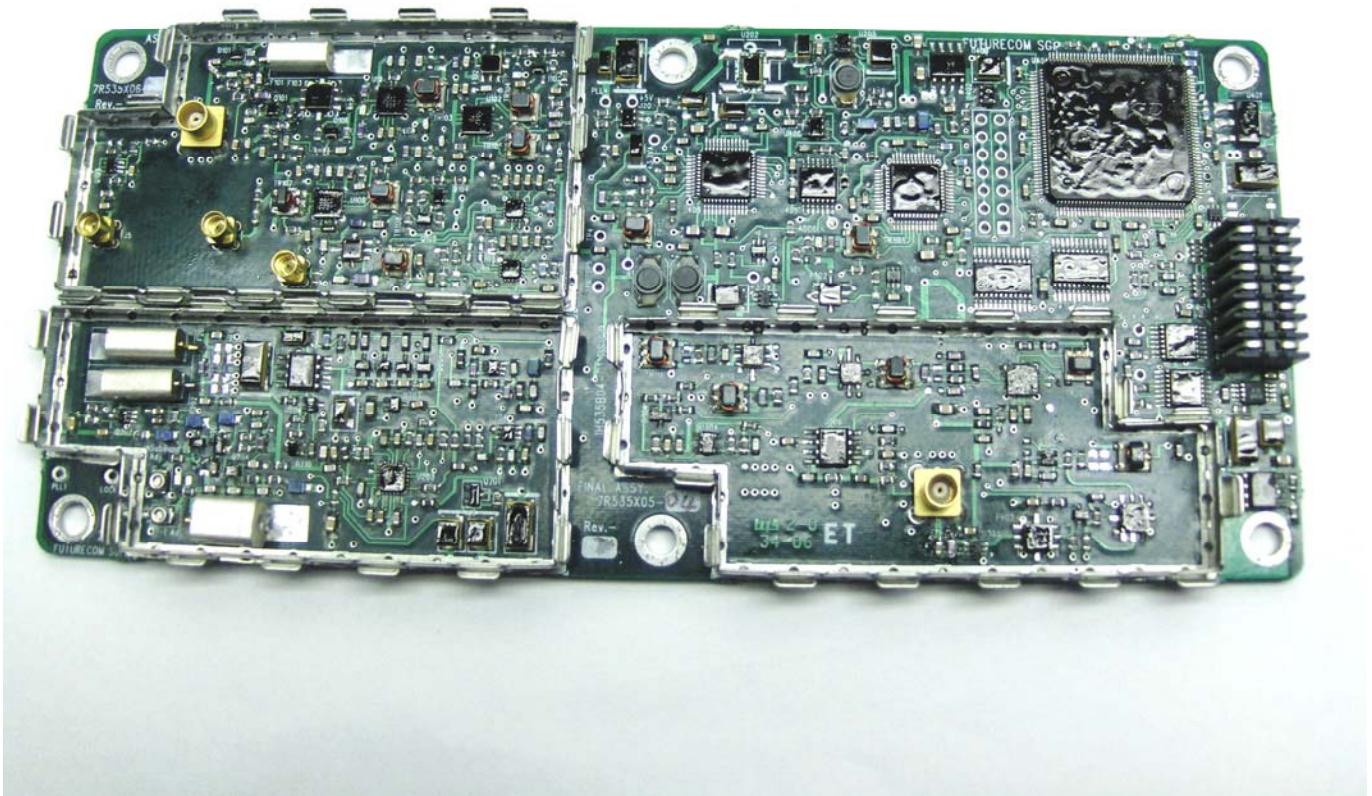

ANNEX 3 – INTERNAL EUT PHOTOS

ANNEX 3 – INTERNAL EUT PHOTOS

ANNEX 3 – INTERNAL EUT PHOTOS

ANNEX 3 – INTERNAL EUT PHOTOS

ANNEX 3 – INTERNAL EUT PHOTOS

ANNEX 3 – INTERNAL EUT PHOTOS

Futurecom Systems Group Inc.
PAGING ON-CHANNEL REPEATER (OCRP), Model: OCR 900P
FCC ID: LO6-OCR900P

ANNEX 3 – INTERNAL EUT PHOTOS

ANNEX 3 – INTERNAL EUT PHOTOS

ANNEX 3 – INTERNAL EUT PHOTOS

ANNEX 3 – INTERNAL EUT PHOTOS

ANNEX 3 – INTERNAL EUT PHOTOS

ANNEX 3 – INTERNAL EUT PHOTOS

ANNEX 3 – INTERNAL EUT PHOTOS

ANNEX 3 – INTERNAL EUT PHOTOS

ANNEX 3 – INTERNAL EUT PHOTOS

ANNEX 3 – INTERNAL EUT PHOTOS

**Futurecom Systems Group Inc.
PAGING ON-CHANNEL REPEATER (OCRP), Model: OCR 900P
FCC ID: LO6-OCR900P**

ANNEX 3 – INTERNAL EUT PHOTOS