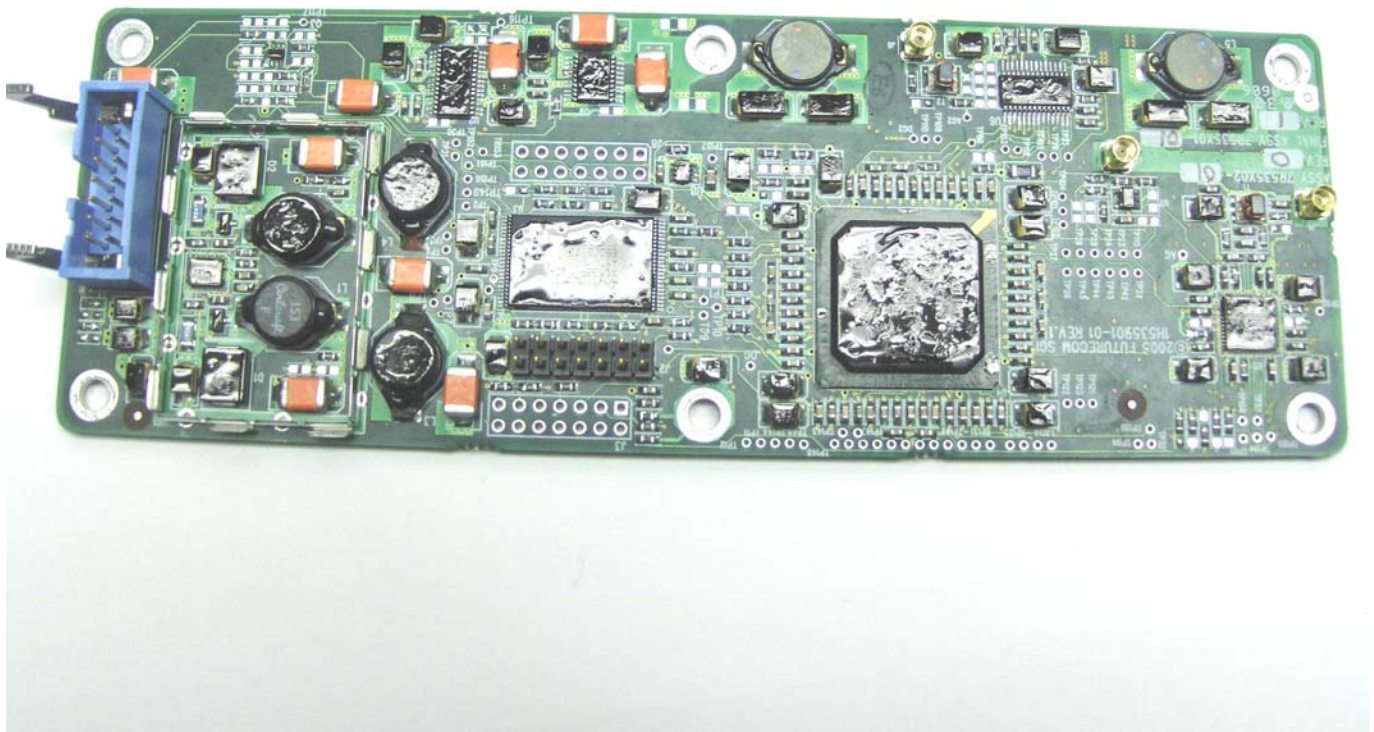

ANNEX 3 – INTERNAL EUT PHOTOS

ANNEX 3 – INTERNAL EUT PHOTOS

ANNEX 3 – INTERNAL EUT PHOTOS

ANNEX 3 – INTERNAL EUT PHOTOS

ANNEX 3 – INTERNAL EUT PHOTOS

ANNEX 3 – INTERNAL EUT PHOTOS

Futurecom Systems Group Inc.
PAGING ON-CHANNEL REPEATER (OCRP), Model: OCR 900P
FCC ID: LO6-OCR900P

ANNEX 3 – INTERNAL EUT PHOTOS

ANNEX 3 – INTERNAL EUT PHOTOS

ANNEX 3 – INTERNAL EUT PHOTOS

ANNEX 3 – INTERNAL EUT PHOTOS

ANNEX 3 – INTERNAL EUT PHOTOS

ANNEX 3 – INTERNAL EUT PHOTOS

ANNEX 3 – INTERNAL EUT PHOTOS

ANNEX 3 – INTERNAL EUT PHOTOS

ANNEX 3 – INTERNAL EUT PHOTOS

ANNEX 3 – INTERNAL EUT PHOTOS

**Futurecom Systems Group Inc.
PAGING ON-CHANNEL REPEATER (OCRP), Model: OCR 900P
FCC ID: LO6-OCR900P**

ANNEX 3 – INTERNAL EUT PHOTOS