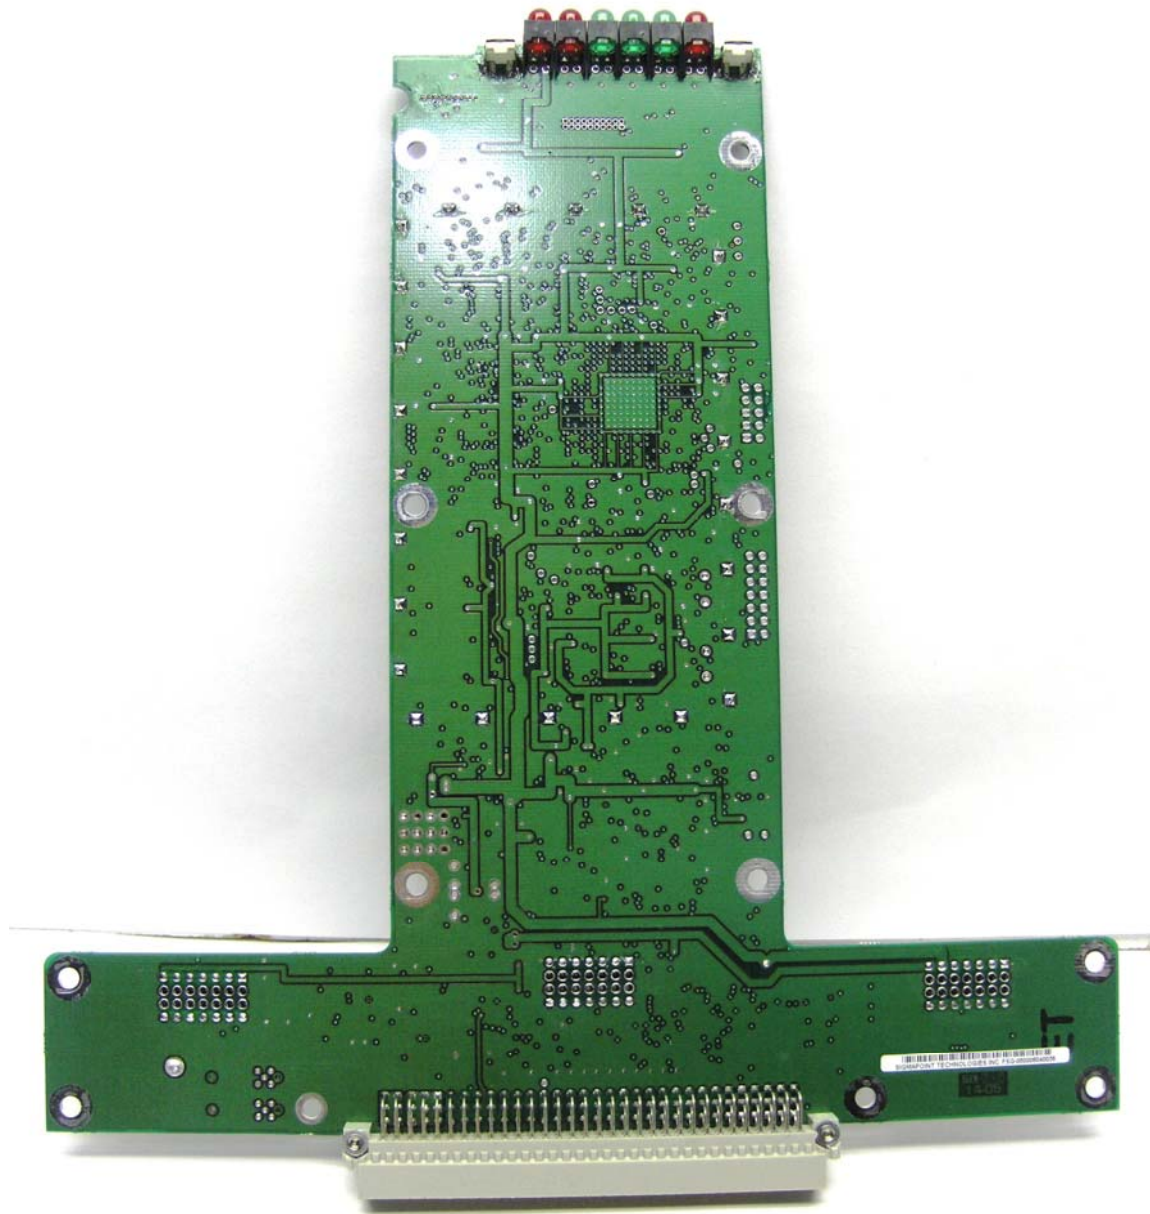

ANNEX 3 – INTERNAL EUT PHOTOS

ANNEX 3 – INTERNAL EUT PHOTOS

ANNEX 3 – INTERNAL EUT PHOTOS

ANNEX 3 – INTERNAL EUT PHOTOS

ANNEX 3 – INTERNAL EUT PHOTOS

ANNEX 3 – INTERNAL EUT PHOTOS

Futurecom Systems Group Inc.
PAGING ON-CHANNEL REPEATER (OCRP), Model: OCR 900P
FCC ID: LO6-OCR900P

ANNEX 3 – INTERNAL EUT PHOTOS

ANNEX 3 – INTERNAL EUT PHOTOS

ANNEX 3 – INTERNAL EUT PHOTOS

ANNEX 3 – INTERNAL EUT PHOTOS

ANNEX 3 – INTERNAL EUT PHOTOS

ANNEX 3 – INTERNAL EUT PHOTOS

ANNEX 3 – INTERNAL EUT PHOTOS

ANNEX 3 – INTERNAL EUT PHOTOS

ANNEX 3 – INTERNAL EUT PHOTOS

ANNEX 3 – INTERNAL EUT PHOTOS

**Futurecom Systems Group Inc.
PAGING ON-CHANNEL REPEATER (OCRP), Model: OCR 900P
FCC ID: LO6-OCR900P**

ANNEX 3 – INTERNAL EUT PHOTOS