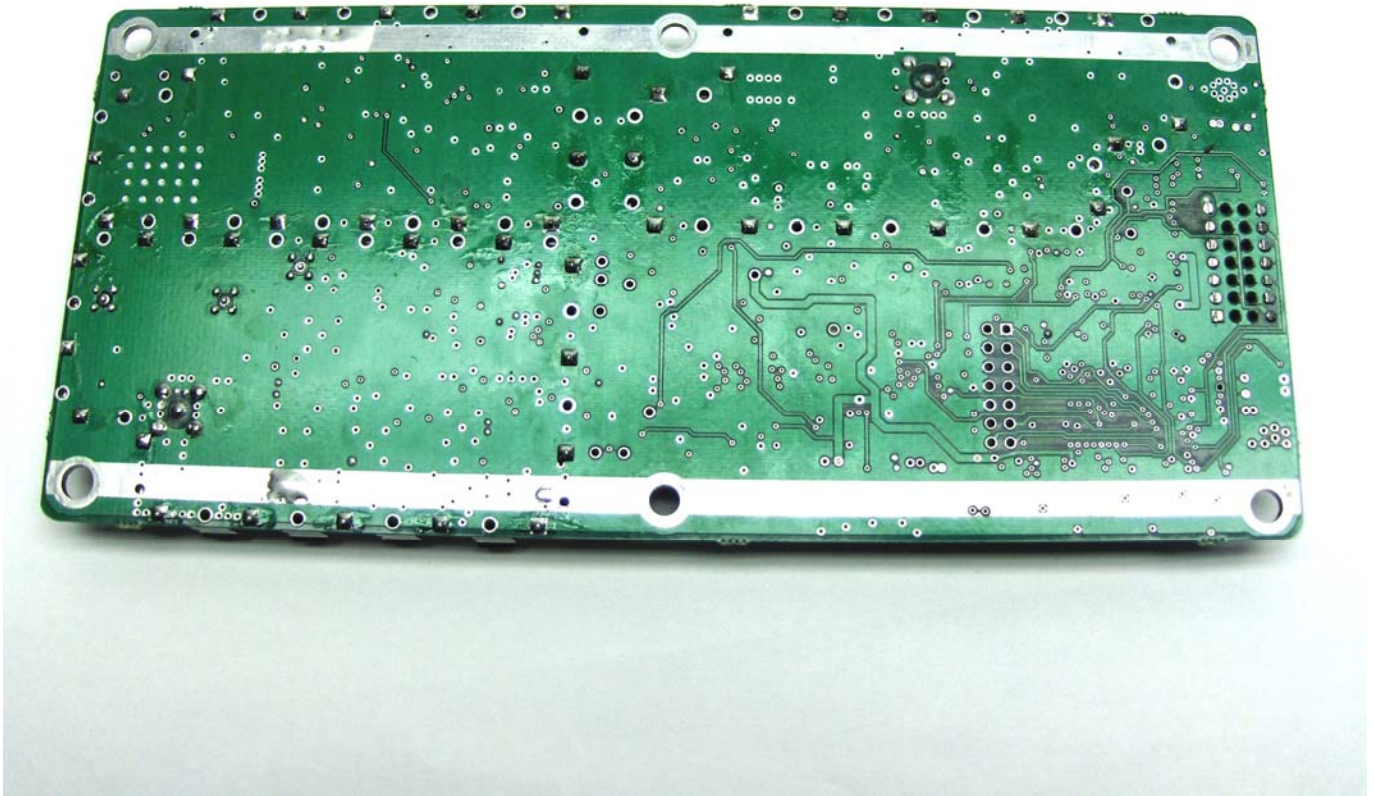

ANNEX 3 – INTERNAL EUT PHOTOS

ANNEX 3 – INTERNAL EUT PHOTOS

ANNEX 3 – INTERNAL EUT PHOTOS

ANNEX 3 – INTERNAL EUT PHOTOS

ANNEX 3 – INTERNAL EUT PHOTOS

ANNEX 3 – INTERNAL EUT PHOTOS

Futurecom Systems Group Inc.
PAGING ON-CHANNEL REPEATER (OCRP), Model: OCR 900P
FCC ID: LO6-OCR900P

ANNEX 3 – INTERNAL EUT PHOTOS

ANNEX 3 – INTERNAL EUT PHOTOS

ANNEX 3 – INTERNAL EUT PHOTOS

ANNEX 3 – INTERNAL EUT PHOTOS

ANNEX 3 – INTERNAL EUT PHOTOS

ANNEX 3 – INTERNAL EUT PHOTOS

ANNEX 3 – INTERNAL EUT PHOTOS

ANNEX 3 – INTERNAL EUT PHOTOS

ANNEX 3 – INTERNAL EUT PHOTOS

ANNEX 3 – INTERNAL EUT PHOTOS

**Futurecom Systems Group Inc.
PAGING ON-CHANNEL REPEATER (OCRP), Model: OCR 900P
FCC ID: LO6-OCR900P**

ANNEX 3 – INTERNAL EUT PHOTOS