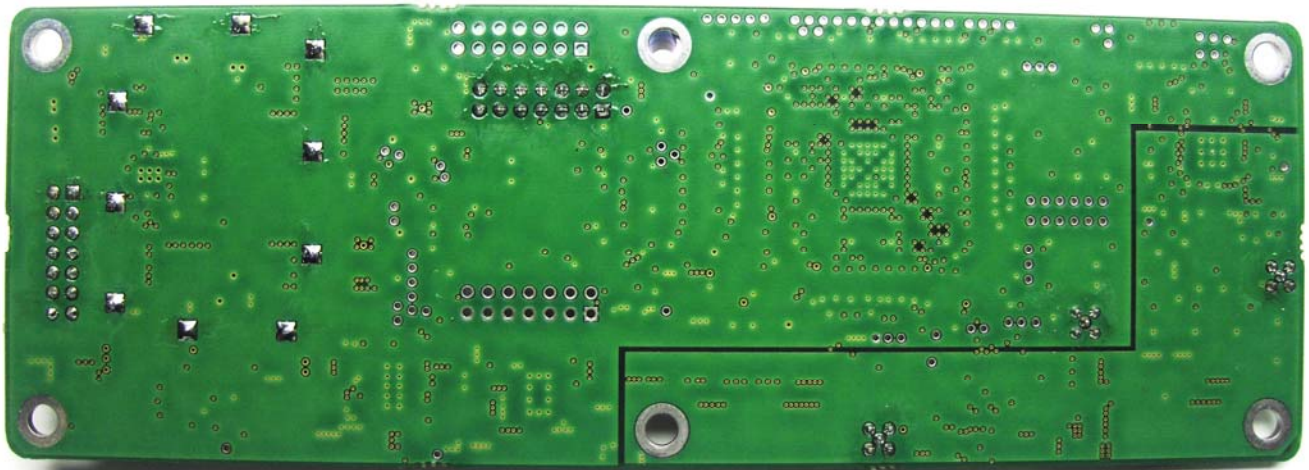

ANNEX 3 – INTERNAL EUT PHOTOS

ANNEX 3 – INTERNAL EUT PHOTOS

ANNEX 3 – INTERNAL EUT PHOTOS

ANNEX 3 – INTERNAL EUT PHOTOS

ANNEX 3 – INTERNAL EUT PHOTOS

ANNEX 3 – INTERNAL EUT PHOTOS

Futurecom Systems Group Inc.
PAGING ON-CHANNEL REPEATER (OCRP), Model: OCR 900P
FCC ID: LO6-OCR900P

ANNEX 3 – INTERNAL EUT PHOTOS

ANNEX 3 – INTERNAL EUT PHOTOS

ANNEX 3 – INTERNAL EUT PHOTOS

ANNEX 3 – INTERNAL EUT PHOTOS

ANNEX 3 – INTERNAL EUT PHOTOS

ANNEX 3 – INTERNAL EUT PHOTOS

ANNEX 3 – INTERNAL EUT PHOTOS

ANNEX 3 – INTERNAL EUT PHOTOS

ANNEX 3 – INTERNAL EUT PHOTOS

ANNEX 3 – INTERNAL EUT PHOTOS

**Futurecom Systems Group Inc.
PAGING ON-CHANNEL REPEATER (OCRP), Model: OCR 900P
FCC ID: LO6-OCR900P**

ANNEX 3 – INTERNAL EUT PHOTOS