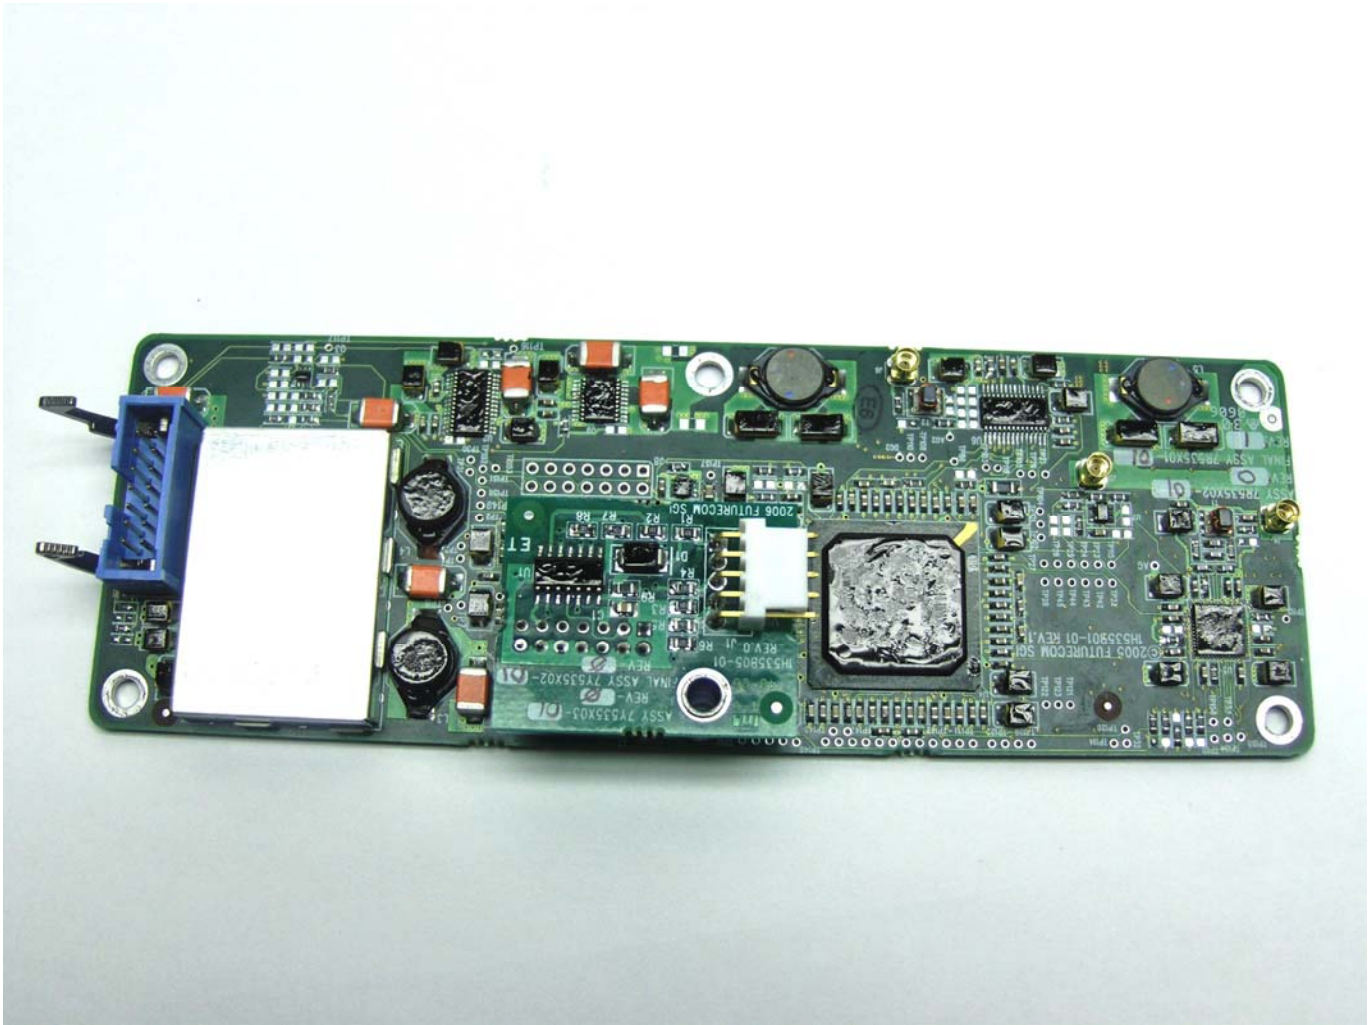

ANNEX 3 – INTERNAL EUT PHOTOS

ANNEX 3 – INTERNAL EUT PHOTOS

ANNEX 3 – INTERNAL EUT PHOTOS

ANNEX 3 – INTERNAL EUT PHOTOS

ANNEX 3 – INTERNAL EUT PHOTOS

ANNEX 3 – INTERNAL EUT PHOTOS

Futurecom Systems Group Inc.
PAGING ON-CHANNEL REPEATER (OCRP), Model: OCR 900P
FCC ID: LO6-OCR900P

ANNEX 3 – INTERNAL EUT PHOTOS

ANNEX 3 – INTERNAL EUT PHOTOS

ANNEX 3 – INTERNAL EUT PHOTOS

ANNEX 3 – INTERNAL EUT PHOTOS

ANNEX 3 – INTERNAL EUT PHOTOS

ANNEX 3 – INTERNAL EUT PHOTOS

ANNEX 3 – INTERNAL EUT PHOTOS

ANNEX 3 – INTERNAL EUT PHOTOS

ANNEX 3 – INTERNAL EUT PHOTOS

ANNEX 3 – INTERNAL EUT PHOTOS

**Futurecom Systems Group Inc.
PAGING ON-CHANNEL REPEATER (OCRP), Model: OCR 900P
FCC ID: LO6-OCR900P**

ANNEX 3 – INTERNAL EUT PHOTOS