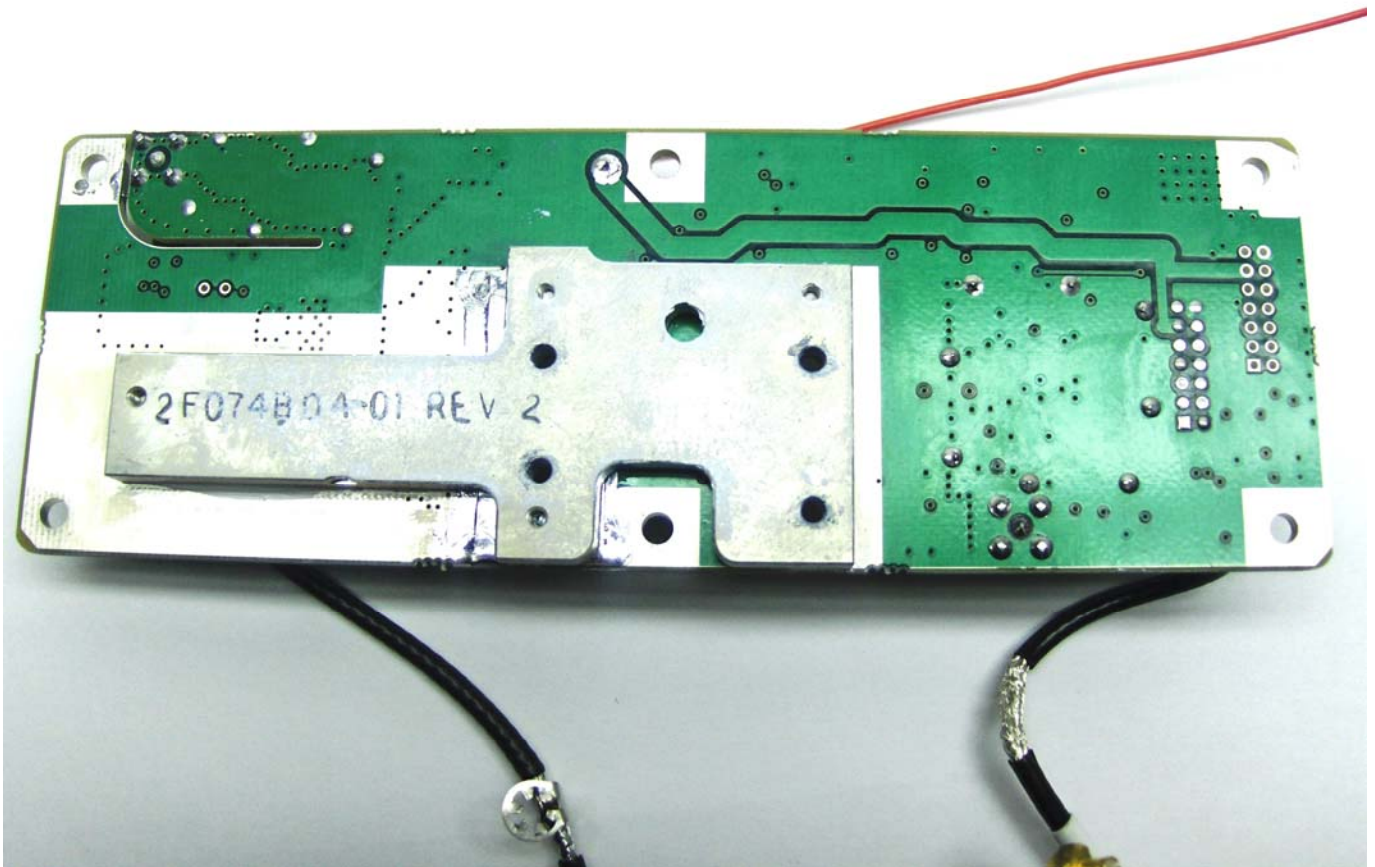

ANNEX 3 – INTERNAL EUT PHOTOS

ANNEX 3 – INTERNAL EUT PHOTOS

ANNEX 3 – INTERNAL EUT PHOTOS

ANNEX 3 – INTERNAL EUT PHOTOS

ANNEX 3 – INTERNAL EUT PHOTOS

ANNEX 3 – INTERNAL EUT PHOTOS

Futurecom Systems Group Inc.
PAGING ON-CHANNEL REPEATER (OCRP), Model: OCR 900P
FCC ID: LO6-OCR900P

ANNEX 3 – INTERNAL EUT PHOTOS

ANNEX 3 – INTERNAL EUT PHOTOS

ANNEX 3 – INTERNAL EUT PHOTOS

ANNEX 3 – INTERNAL EUT PHOTOS

ANNEX 3 – INTERNAL EUT PHOTOS

ANNEX 3 – INTERNAL EUT PHOTOS

ANNEX 3 – INTERNAL EUT PHOTOS

ANNEX 3 – INTERNAL EUT PHOTOS

ANNEX 3 – INTERNAL EUT PHOTOS

ANNEX 3 – INTERNAL EUT PHOTOS

**Futurecom Systems Group Inc.
PAGING ON-CHANNEL REPEATER (OCRP), Model: OCR 900P
FCC ID: LO6-OCR900P**

ANNEX 3 – INTERNAL EUT PHOTOS