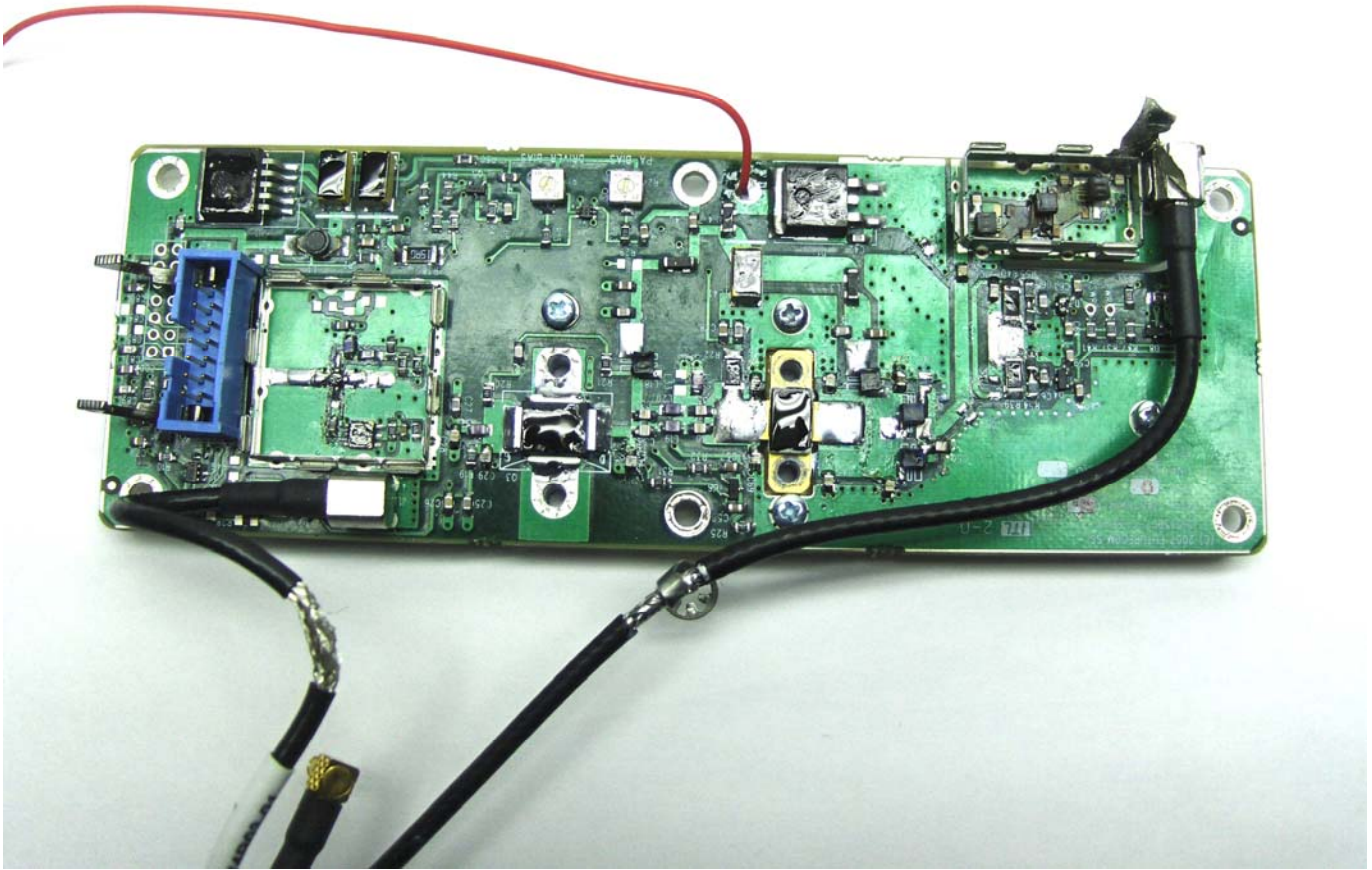

ANNEX 3 – INTERNAL EUT PHOTOS

ANNEX 3 – INTERNAL EUT PHOTOS

ANNEX 3 – INTERNAL EUT PHOTOS

ANNEX 3 – INTERNAL EUT PHOTOS

ANNEX 3 – INTERNAL EUT PHOTOS

ANNEX 3 – INTERNAL EUT PHOTOS

Futurecom Systems Group Inc.
PAGING ON-CHANNEL REPEATER (OCRP), Model: OCR 900P
FCC ID: LO6-OCR900P

ANNEX 3 – INTERNAL EUT PHOTOS

ANNEX 3 – INTERNAL EUT PHOTOS

ANNEX 3 – INTERNAL EUT PHOTOS

ANNEX 3 – INTERNAL EUT PHOTOS

ANNEX 3 – INTERNAL EUT PHOTOS

ANNEX 3 – INTERNAL EUT PHOTOS

ANNEX 3 – INTERNAL EUT PHOTOS

ANNEX 3 – INTERNAL EUT PHOTOS

ANNEX 3 – INTERNAL EUT PHOTOS

ANNEX 3 – INTERNAL EUT PHOTOS

**Futurecom Systems Group Inc.
PAGING ON-CHANNEL REPEATER (OCRP), Model: OCR 900P
FCC ID: LO6-OCR900P**

ANNEX 3 – INTERNAL EUT PHOTOS