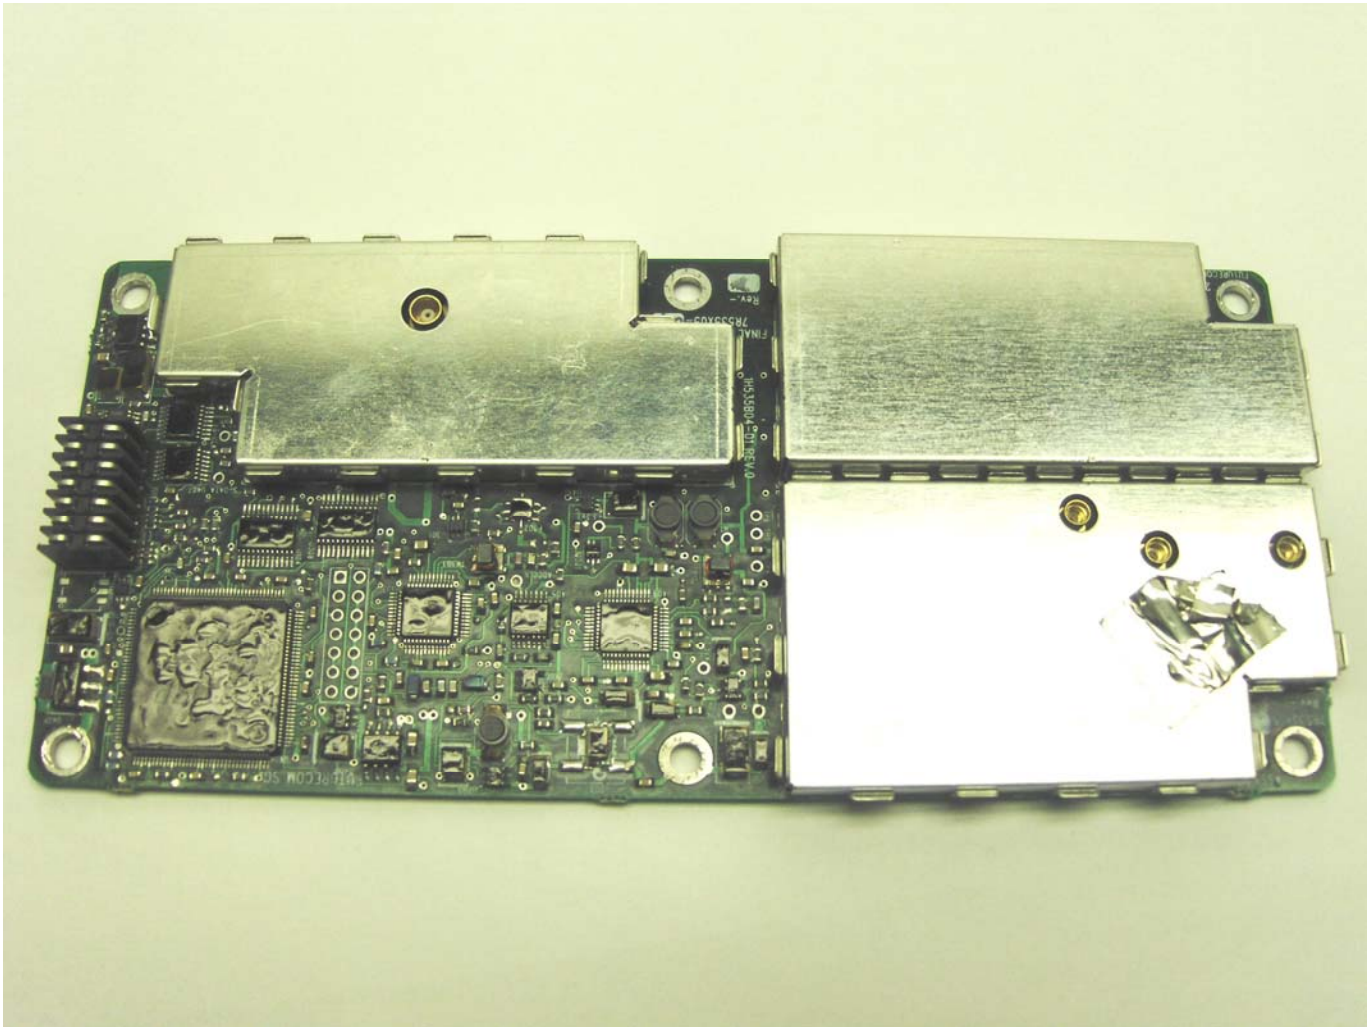

ANNEX 3 – INTERNAL EUT PHOTOS

ANNEX 3 – INTERNAL EUT PHOTOS

ANNEX 3 – INTERNAL EUT PHOTOS

ANNEX 3 – INTERNAL EUT PHOTOS

ANNEX 3 – INTERNAL EUT PHOTOS

ANNEX 3 – INTERNAL EUT PHOTOS

Futurecom Systems Group Inc.
PAGING ON-CHANNEL REPEATER (OCRP), Model: OCR 900P
FCC ID: LO6-OCR900P

ANNEX 3 – INTERNAL EUT PHOTOS

ANNEX 3 – INTERNAL EUT PHOTOS

ANNEX 3 – INTERNAL EUT PHOTOS

ANNEX 3 – INTERNAL EUT PHOTOS

ANNEX 3 – INTERNAL EUT PHOTOS

ANNEX 3 – INTERNAL EUT PHOTOS

ANNEX 3 – INTERNAL EUT PHOTOS

ANNEX 3 – INTERNAL EUT PHOTOS

ANNEX 3 – INTERNAL EUT PHOTOS

ANNEX 3 – INTERNAL EUT PHOTOS

**Futurecom Systems Group Inc.
PAGING ON-CHANNEL REPEATER (OCRP), Model: OCR 900P
FCC ID: LO6-OCR900P**

ANNEX 3 – INTERNAL EUT PHOTOS