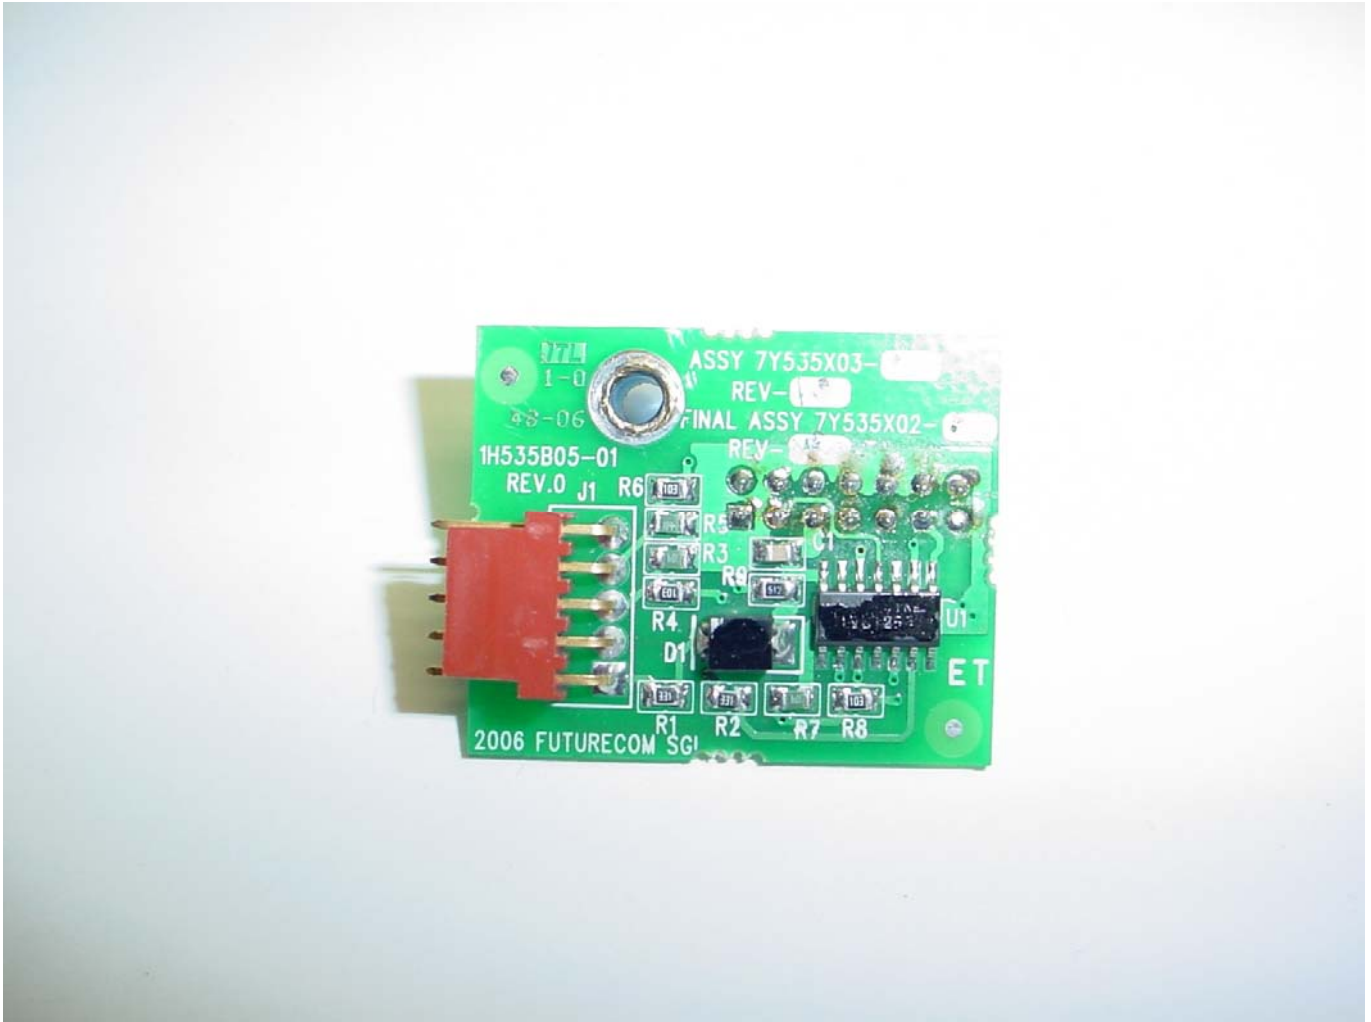

ANNEX 3 – INTERNAL EUT PHOTOS