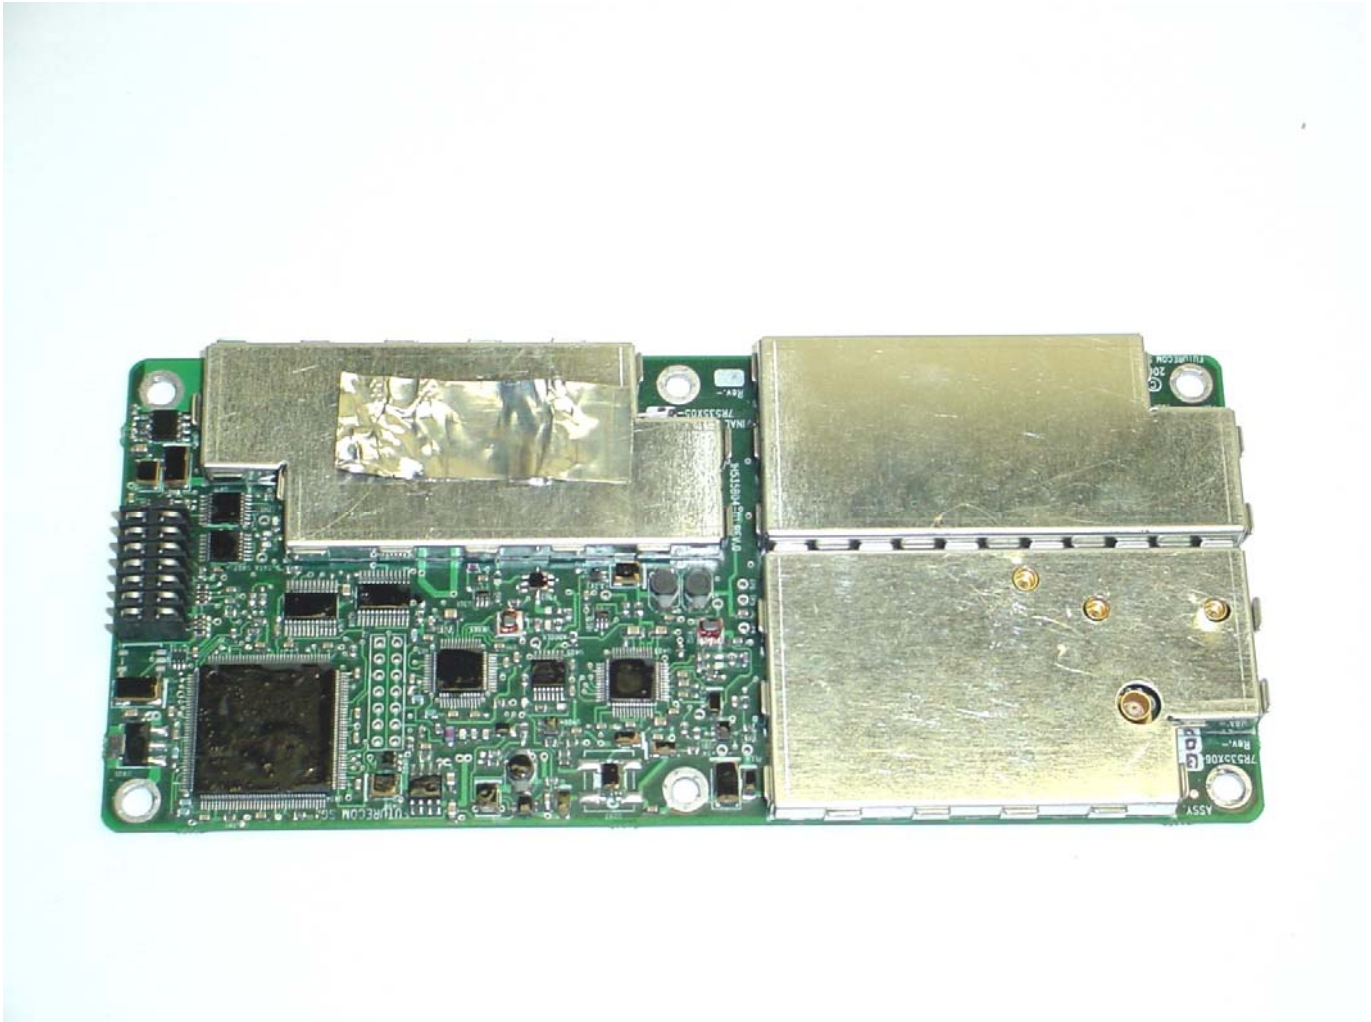

ANNEX 3 – INTERNAL EUT PHOTOS

ANNEX 3 – INTERNAL EUT PHOTOS

Futurecom Systems Group Inc.
OCR, Model: OCR 800
FCC ID: LO6-OCR800, IC: 2098B-OCR800

ANNEX 3 – INTERNAL EUT PHOTOS

ANNEX 3 – INTERNAL EUT PHOTOS

ANNEX 3 – INTERNAL EUT PHOTOS

ANNEX 3 – INTERNAL EUT PHOTOS

ANNEX 3 – INTERNAL EUT PHOTOS

ANNEX 3 – INTERNAL EUT PHOTOS

ANNEX 3 – INTERNAL EUT PHOTOS

ANNEX 3 – INTERNAL EUT PHOTOS

ANNEX 3 – INTERNAL EUT PHOTOS