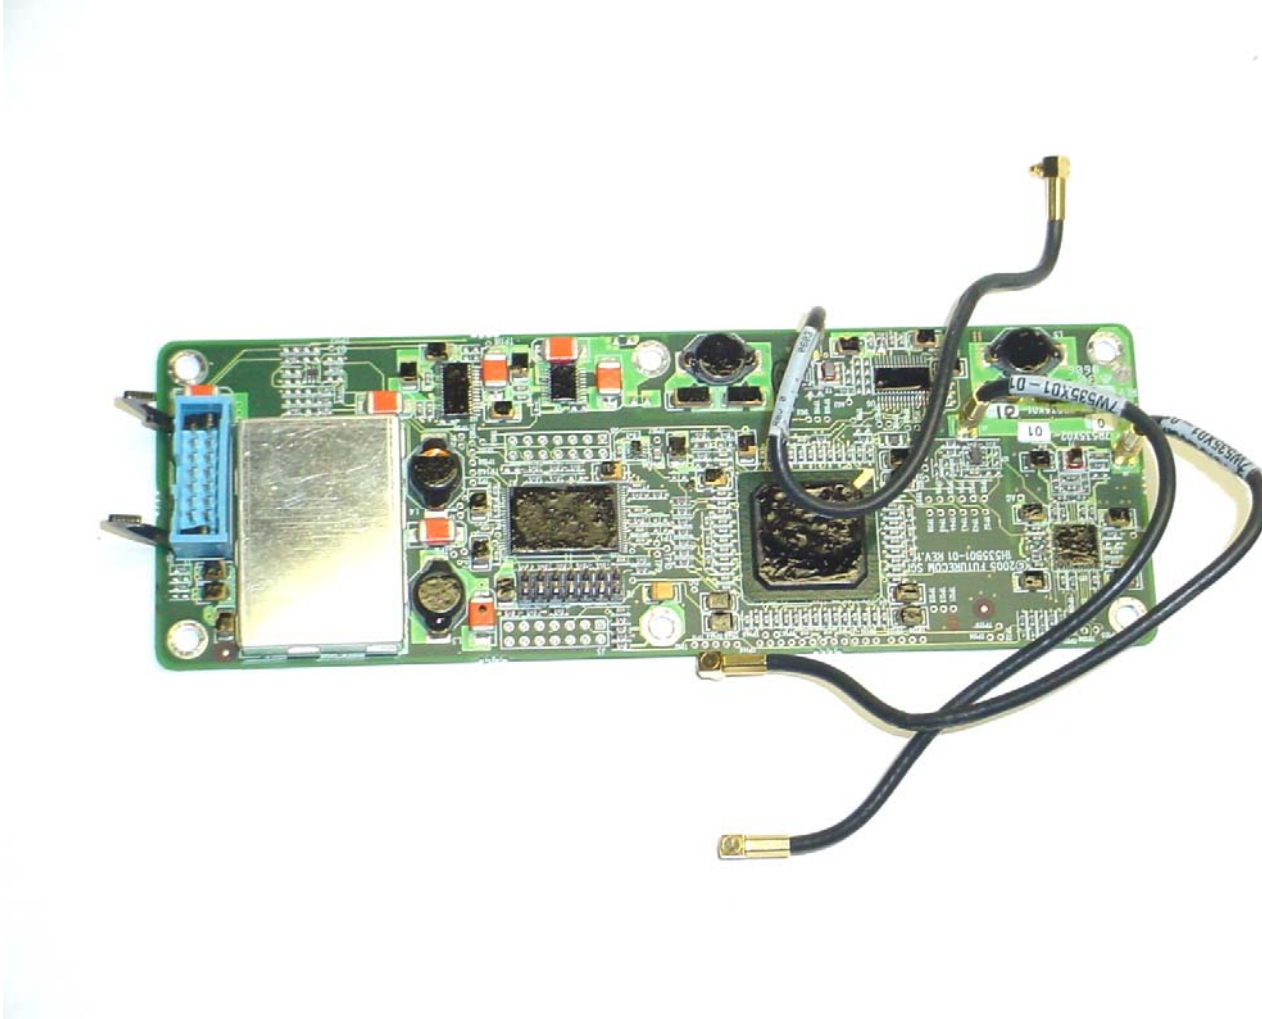

ANNEX 3 – INTERNAL EUT PHOTOS

ANNEX 3 – INTERNAL EUT PHOTOS

Futurecom Systems Group Inc.
OCR, Model: OCR 800
FCC ID: LO6-OCR800, IC: 2098B-OCR800

ANNEX 3 – INTERNAL EUT PHOTOS

ANNEX 3 – INTERNAL EUT PHOTOS

ANNEX 3 – INTERNAL EUT PHOTOS

ANNEX 3 – INTERNAL EUT PHOTOS

ANNEX 3 – INTERNAL EUT PHOTOS

ANNEX 3 – INTERNAL EUT PHOTOS

ANNEX 3 – INTERNAL EUT PHOTOS

ANNEX 3 – INTERNAL EUT PHOTOS

ANNEX 3 – INTERNAL EUT PHOTOS