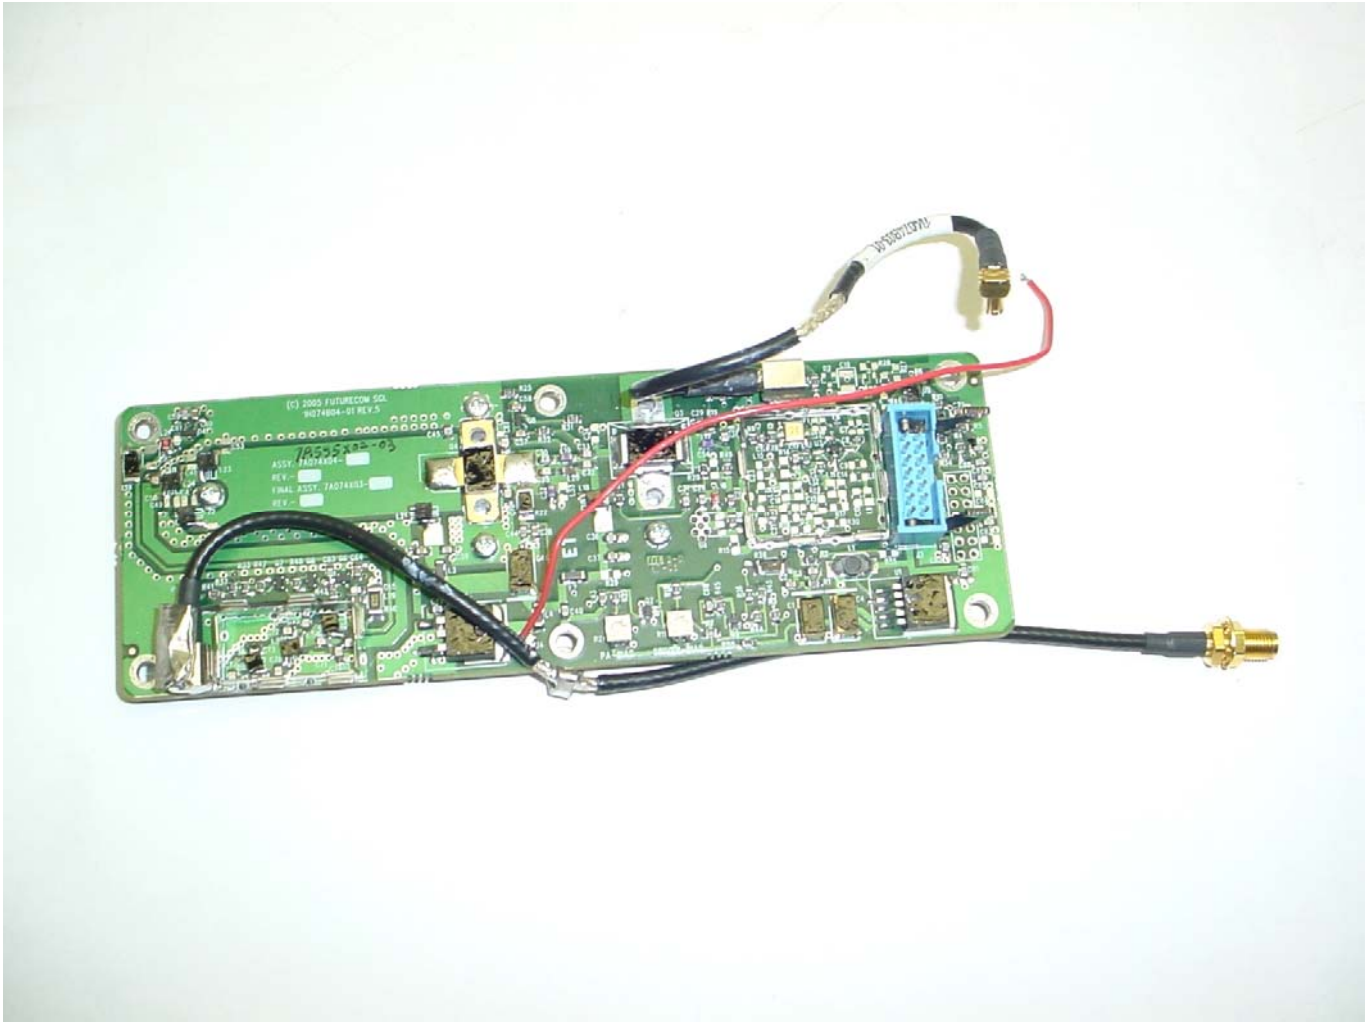

ANNEX 3 – INTERNAL EUT PHOTOS