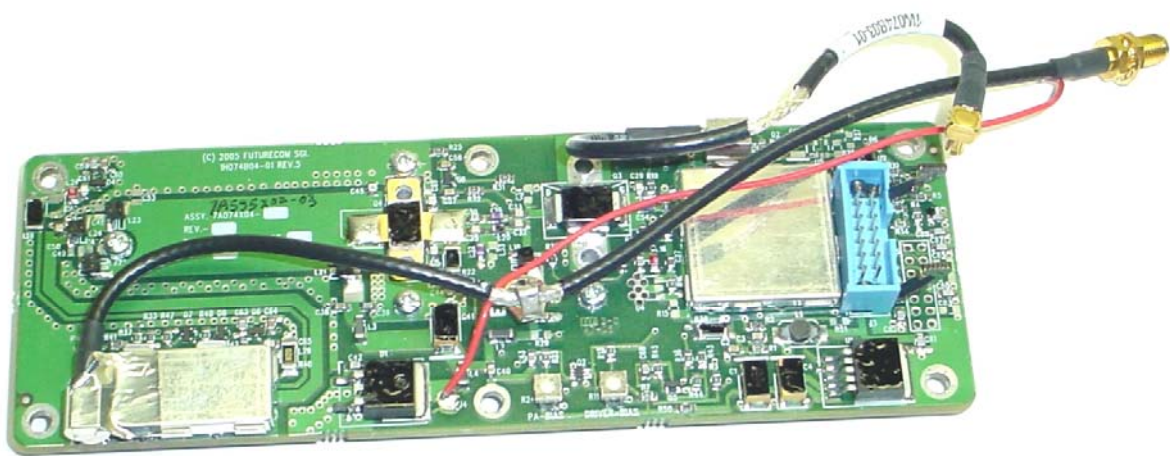

ANNEX 3 – INTERNAL EUT PHOTOS

ANNEX 3 – INTERNAL EUT PHOTOS

Futurecom Systems Group Inc.
OCR, Model: OCR 800
FCC ID: LO6-OCR800, IC: 2098B-OCR800

ANNEX 3 – INTERNAL EUT PHOTOS

ANNEX 3 – INTERNAL EUT PHOTOS

ANNEX 3 – INTERNAL EUT PHOTOS

ANNEX 3 – INTERNAL EUT PHOTOS

ANNEX 3 – INTERNAL EUT PHOTOS

ANNEX 3 – INTERNAL EUT PHOTOS

ANNEX 3 – INTERNAL EUT PHOTOS

ANNEX 3 – INTERNAL EUT PHOTOS

ANNEX 3 – INTERNAL EUT PHOTOS