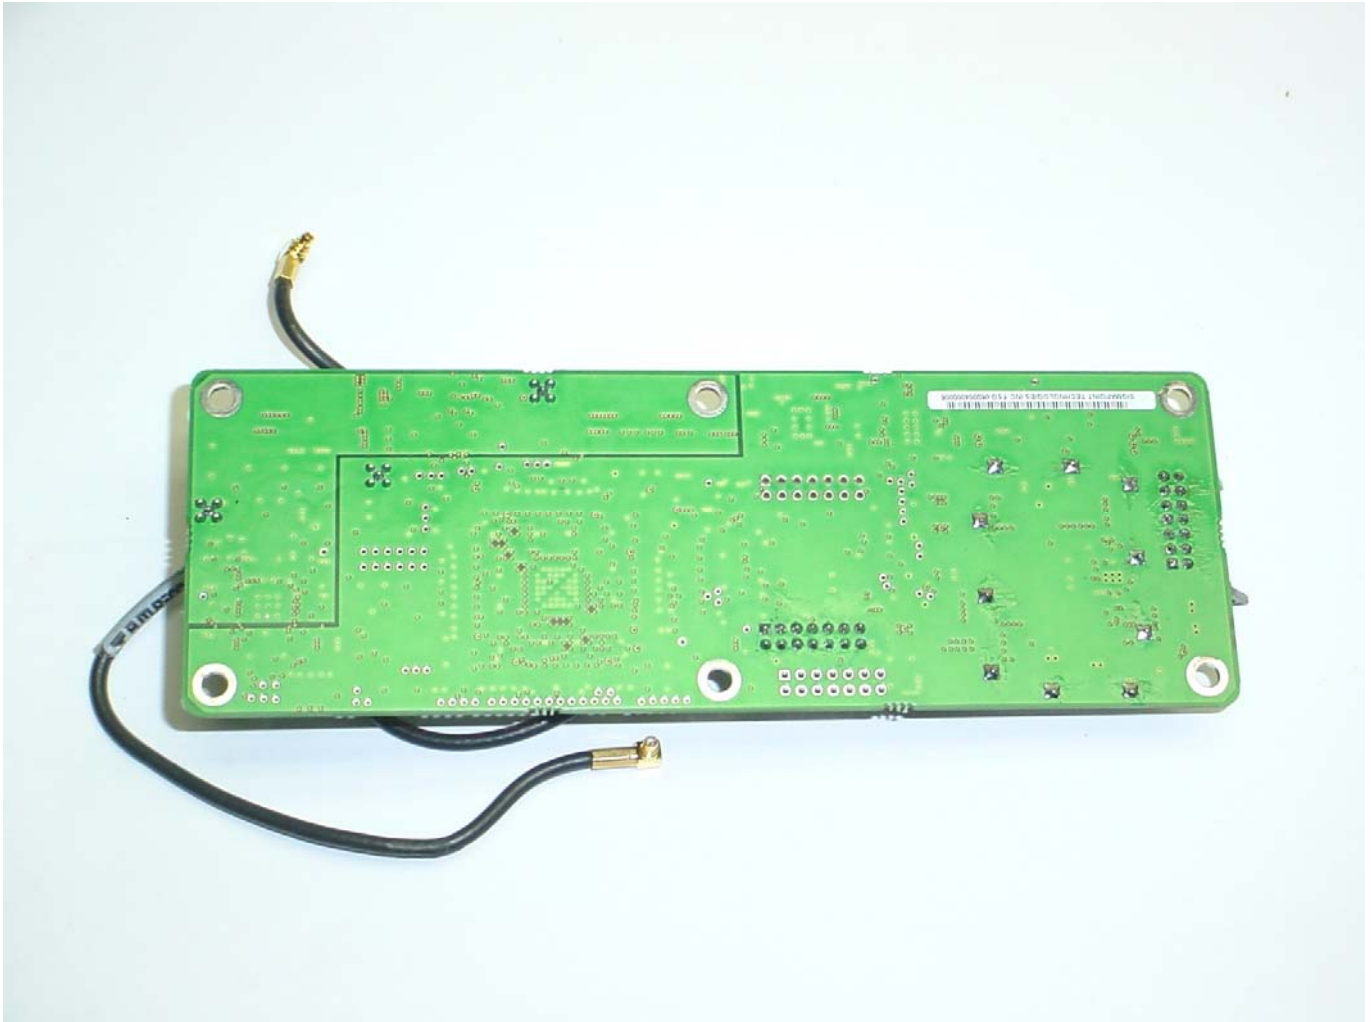

ANNEX 3 – INTERNAL EUT PHOTOS

ANNEX 3 – INTERNAL EUT PHOTOS

Futurecom Systems Group Inc.
OCR, Model: OCR 800
FCC ID: LO6-OCR800, IC: 2098B-OCR800

ANNEX 3 – INTERNAL EUT PHOTOS

ANNEX 3 – INTERNAL EUT PHOTOS

ANNEX 3 – INTERNAL EUT PHOTOS

ANNEX 3 – INTERNAL EUT PHOTOS

ANNEX 3 – INTERNAL EUT PHOTOS

ANNEX 3 – INTERNAL EUT PHOTOS

ANNEX 3 – INTERNAL EUT PHOTOS

ANNEX 3 – INTERNAL EUT PHOTOS

ANNEX 3 – INTERNAL EUT PHOTOS