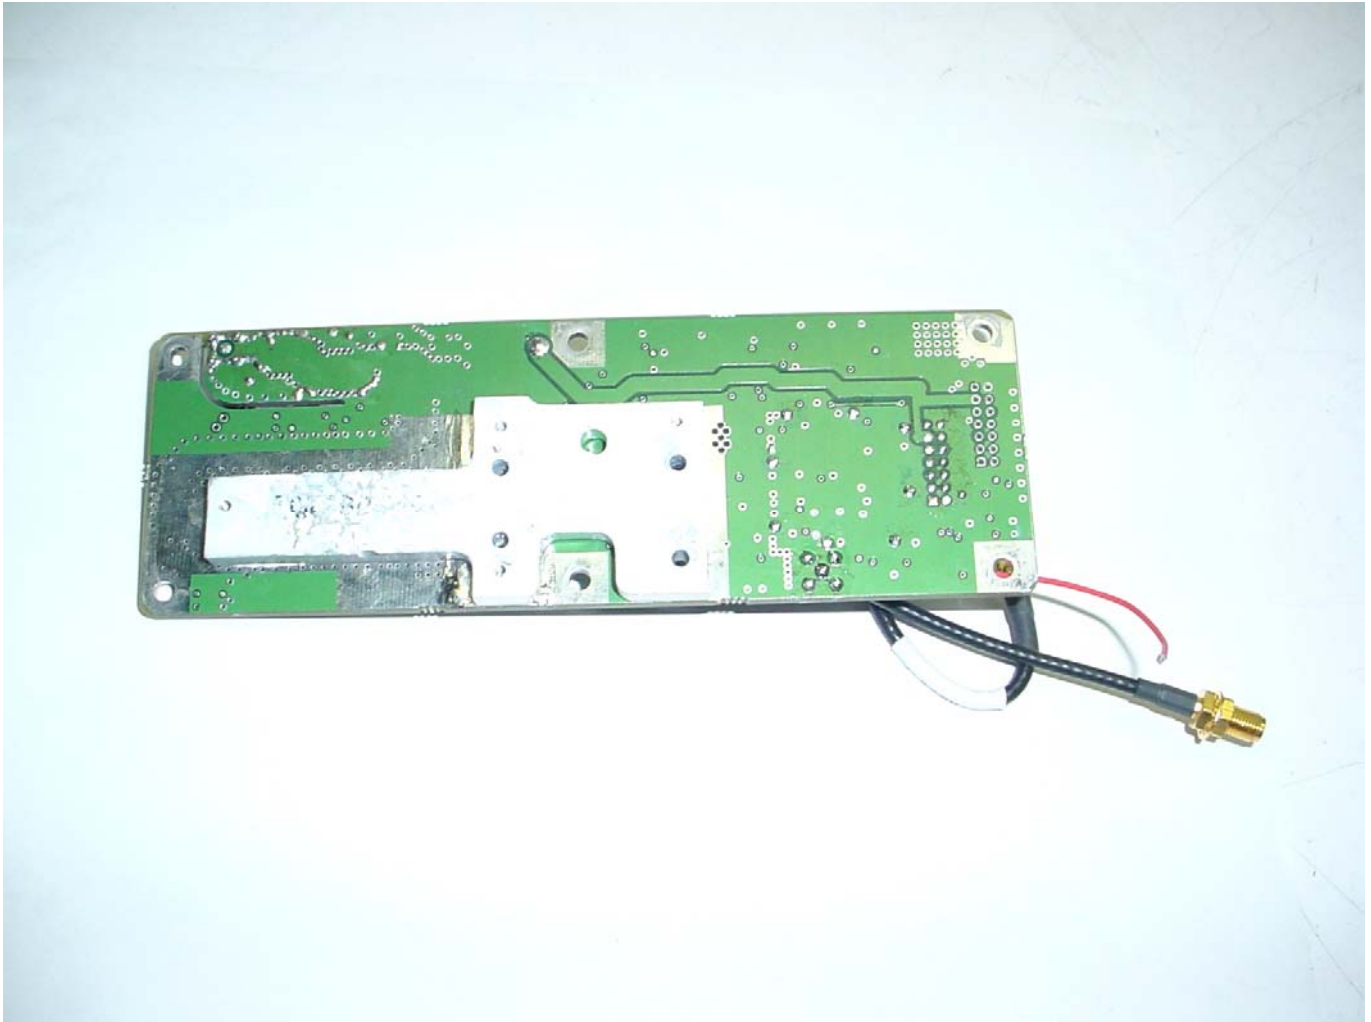

ANNEX 3 – INTERNAL EUT PHOTOS