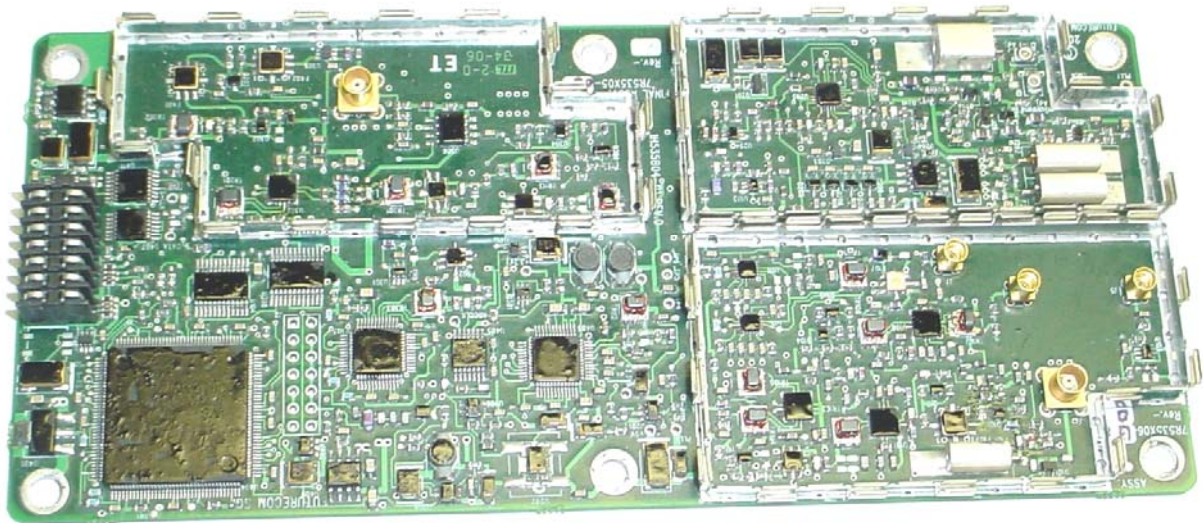

ANNEX 3 – INTERNAL EUT PHOTOS

ANNEX 3 – INTERNAL EUT PHOTOS

Futurecom Systems Group Inc.
OCR, Model: OCR 800
FCC ID: LO6-OCR800, IC: 2098B-OCR800

ANNEX 3 – INTERNAL EUT PHOTOS

ANNEX 3 – INTERNAL EUT PHOTOS

ANNEX 3 – INTERNAL EUT PHOTOS

ANNEX 3 – INTERNAL EUT PHOTOS

ANNEX 3 – INTERNAL EUT PHOTOS

ANNEX 3 – INTERNAL EUT PHOTOS

ANNEX 3 – INTERNAL EUT PHOTOS

ANNEX 3 – INTERNAL EUT PHOTOS

ANNEX 3 – INTERNAL EUT PHOTOS