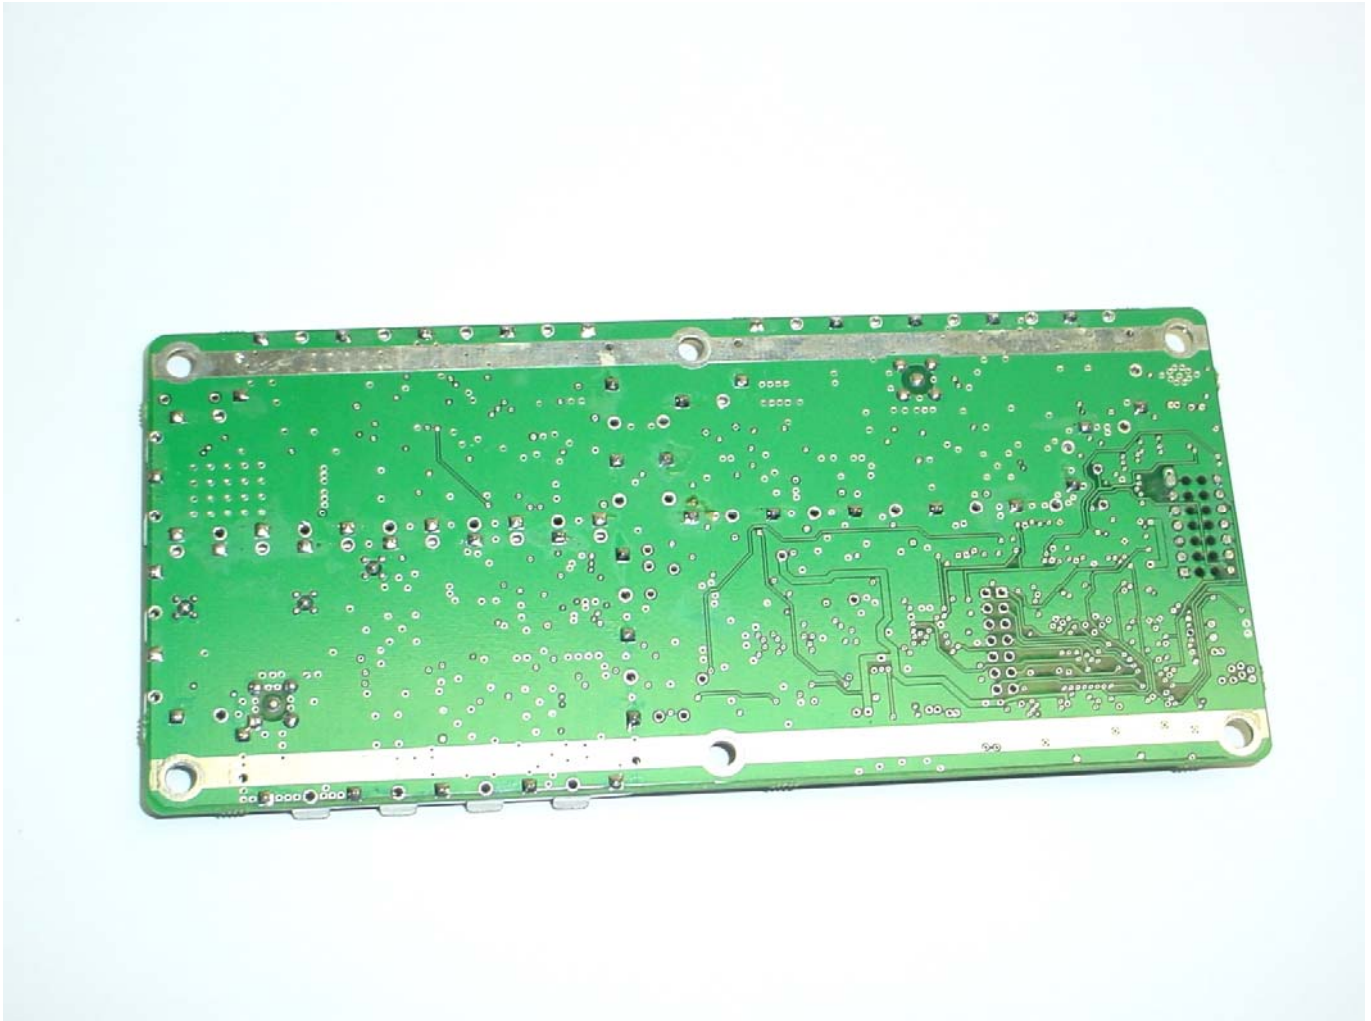

ANNEX 3 – INTERNAL EUT PHOTOS

ANNEX 3 – INTERNAL EUT PHOTOS

Futurecom Systems Group Inc.
OCR, Model: OCR 800
FCC ID: LO6-OCR800, IC: 2098B-OCR800

ANNEX 3 – INTERNAL EUT PHOTOS

ANNEX 3 – INTERNAL EUT PHOTOS

ANNEX 3 – INTERNAL EUT PHOTOS

ANNEX 3 – INTERNAL EUT PHOTOS

ANNEX 3 – INTERNAL EUT PHOTOS

ANNEX 3 – INTERNAL EUT PHOTOS

ANNEX 3 – INTERNAL EUT PHOTOS

ANNEX 3 – INTERNAL EUT PHOTOS

ANNEX 3 – INTERNAL EUT PHOTOS