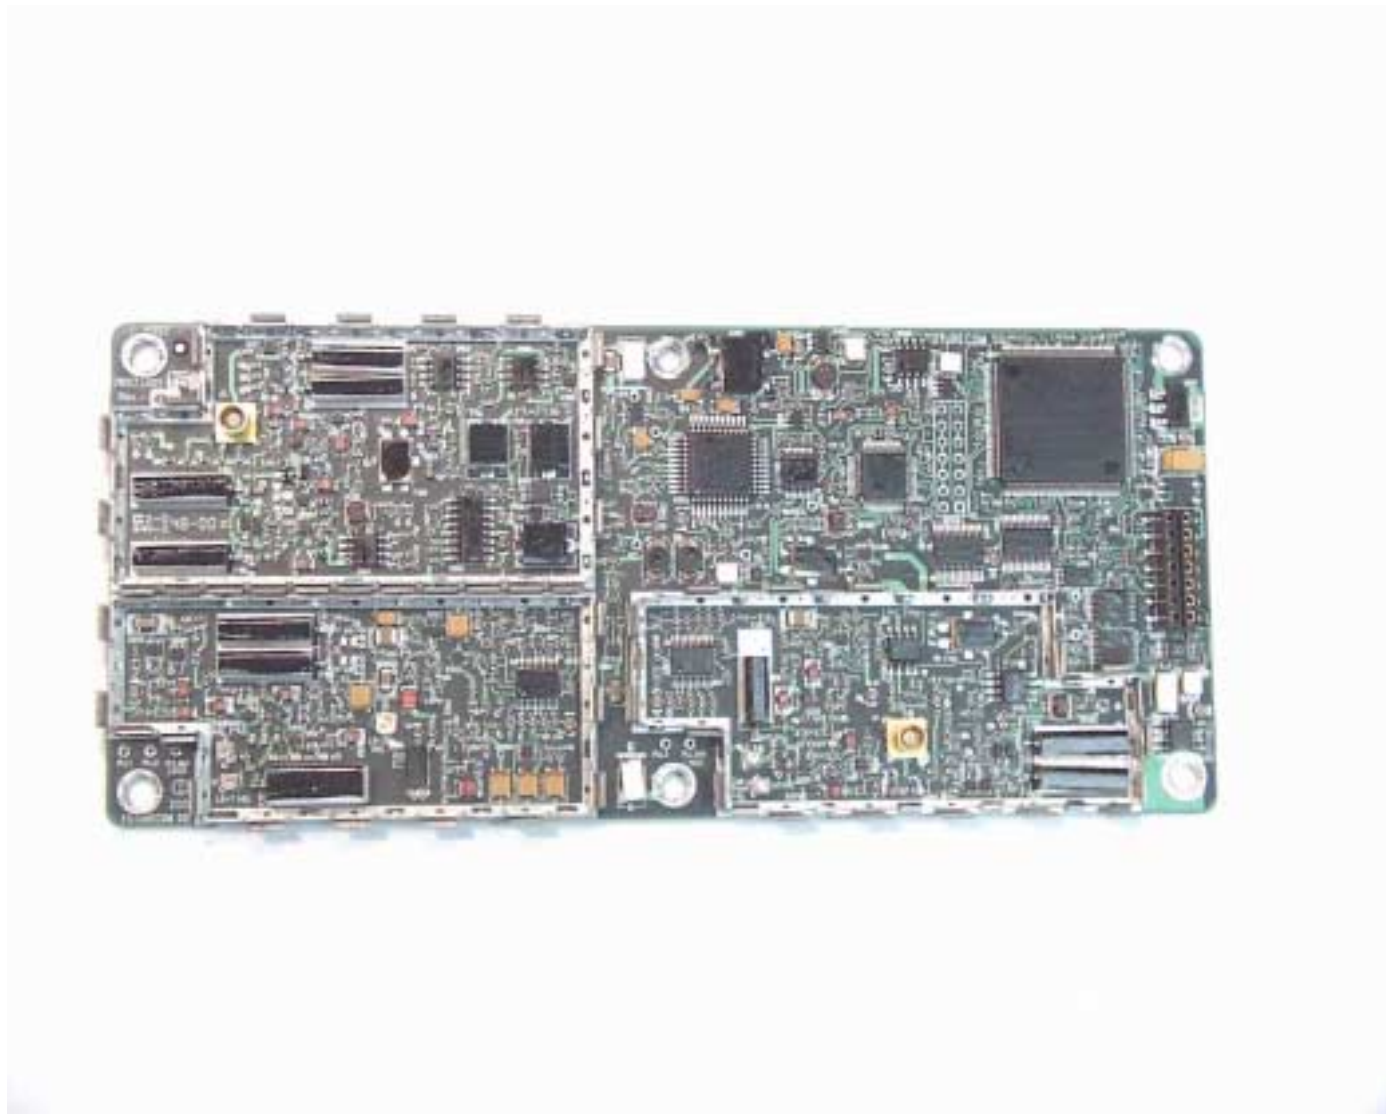

Photo 4 of 15

EXHIBIT 12 – INTERNAL PHOTOS OF EUT

EXHIBIT 12 – INTERNAL PHOTOS OF EUT

EXHIBIT 12 – INTERNAL PHOTOS OF EUT

EXHIBIT 12 – INTERNAL PHOTOS OF EUT

EXHIBIT 12 – INTERNAL PHOTOS OF EUT

EXHIBIT 12 – INTERNAL PHOTOS OF EUT

EXHIBIT 12 – INTERNAL PHOTOS OF EUT

EXHIBIT 12 – INTERNAL PHOTOS OF EUT

EXHIBIT 12 – INTERNAL PHOTOS OF EUT

EXHIBIT 12 – INTERNAL PHOTOS OF EUT

EXHIBIT 12 – INTERNAL PHOTOS OF EUT

**Futurecom Systems Group Inc.
Mobexcom, Model MOBEXCOM UHF
FCC ID: LO6-MBXUHF**