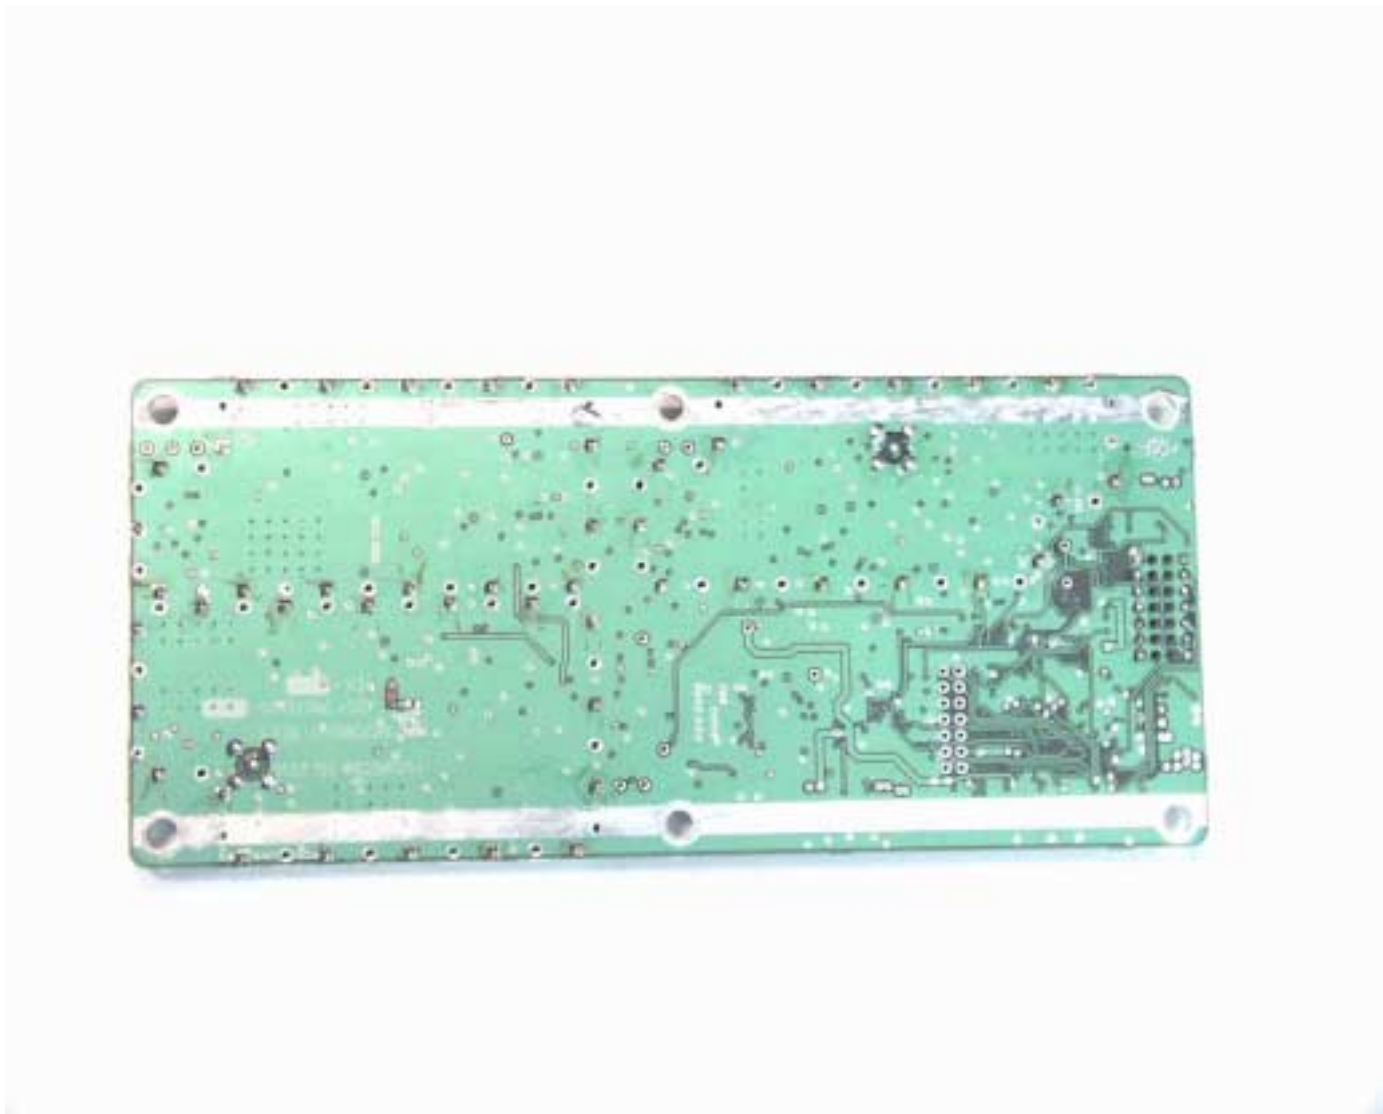

EXHIBIT 12 – INTERNAL PHOTOS OF EUT

EXHIBIT 12 – INTERNAL PHOTOS OF EUT

EXHIBIT 12 – INTERNAL PHOTOS OF EUT

EXHIBIT 12 – INTERNAL PHOTOS OF EUT

EXHIBIT 12 – INTERNAL PHOTOS OF EUT

**Futurecom Systems Group Inc.
Mobexcom, Model MOBEXCOM UHF
FCC ID: LO6-MBXUHF**