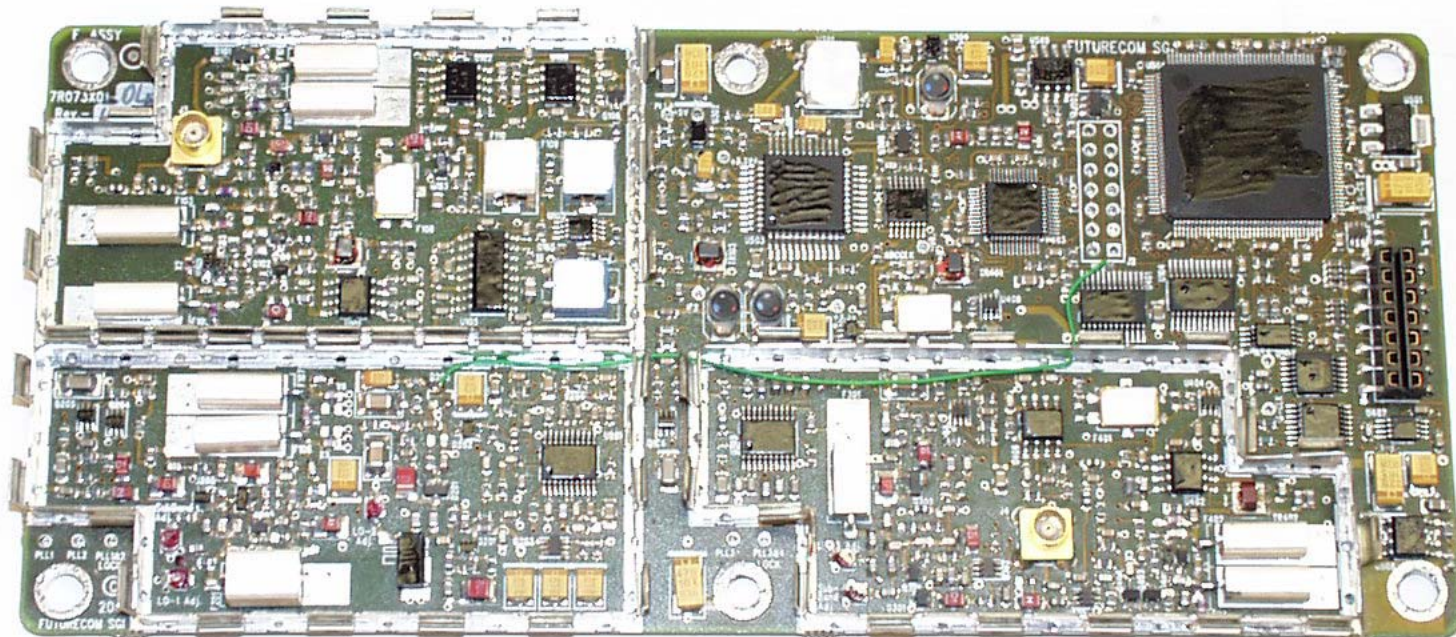

Annex 3 - Internal Photographs
Channel Module (Repeater),

Photo # 1
Model Mobexcom 700
FCC ID: LO6-MBX700

Annex 3 - Internal Photographs
Channel Module (Repeater),

Photo # 4
Model Mobexcom 700
FCC ID: LO6-MBX700

Annex 3 - Internal Photographs
Channel Module (Repeater),

Photo # 7
Model Mobexcom 700
FCC ID: LO6-MBX700

Annex 3 - Internal Photographs
Channel Module (Repeater),

Photo # 14
Model Mobexcom 700
FCC ID: LO6-MBX700

Annex 3 - Internal Photographs
Channel Module (Repeater),

Photo # 16
Model Mobexcom 700
FCC ID: LO6-MBX700

Annex 3 - Internal Photographs
Channel Module (Repeater),

Photo # 20
Model Mobexcom 700
FCC ID: LO6-MBX700