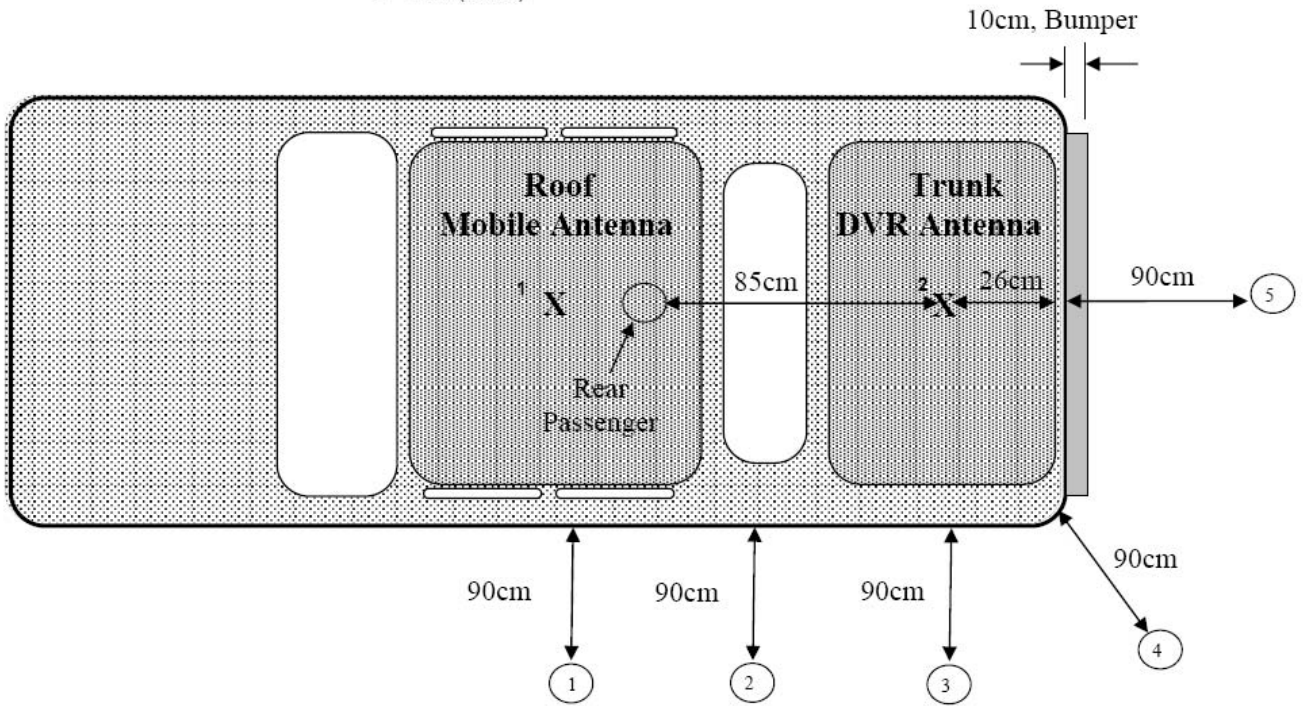

**Illustration of Antenna Locations and Test Distances**

1 - Roof (center)  
2 - Trunk (center)

**Notes**

- 1) Assessments were performed at each test position for each offered antenna
- 2) By-stander positions (1-5) are 90cm from the vehicle body
- 3) By-stander position 2 is located at the mid point between the two antennas
- 4) Total distance between by-stander position 1 and roof mount antenna is 180cm
- 5) Total distance between by-stander position 5 and trunk mount antenna is 119.5cm
- 6) Total distance between trunk mount antenna and rear passenger is 85cm