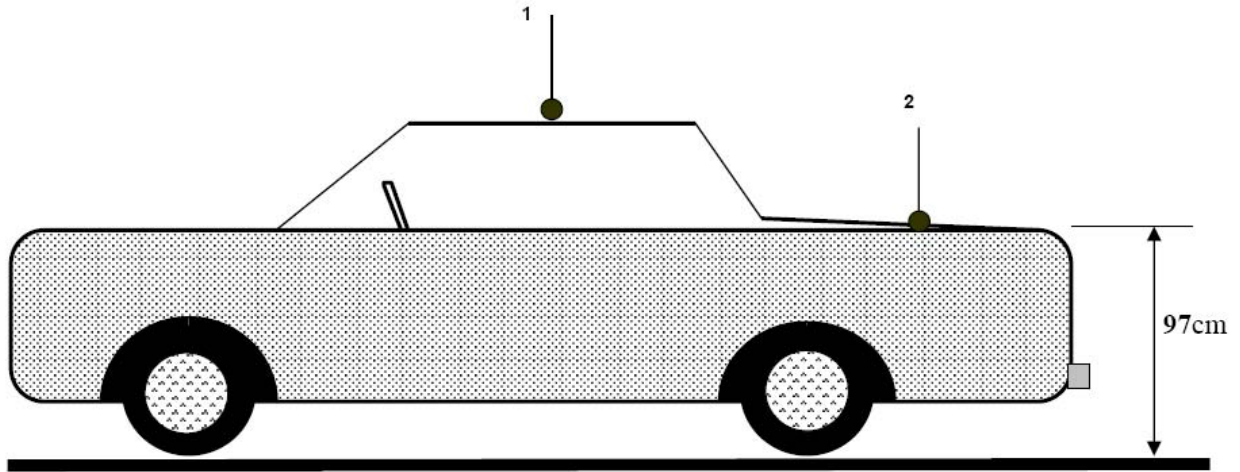

**Illustration of Antenna Locations and Test Distances**

1 - Roof (center)  
2 - Trunk (center)

**Notes**

- 1) Assessments were performed at each test position for each offered antenna
- 2) By-stander positions (1-5) are 90cm from the vehicle body
- 3) By-stander position 2 is located at the mid point between the two antennas
- 4) Total distance between by-stander position 1 and roof mount antenna is 180cm
- 5) Total distance between by-stander position 5 and trunk mount antenna is 119.5cm
- 6) Total distance between trunk mount antenna and rear passenger is 85cm