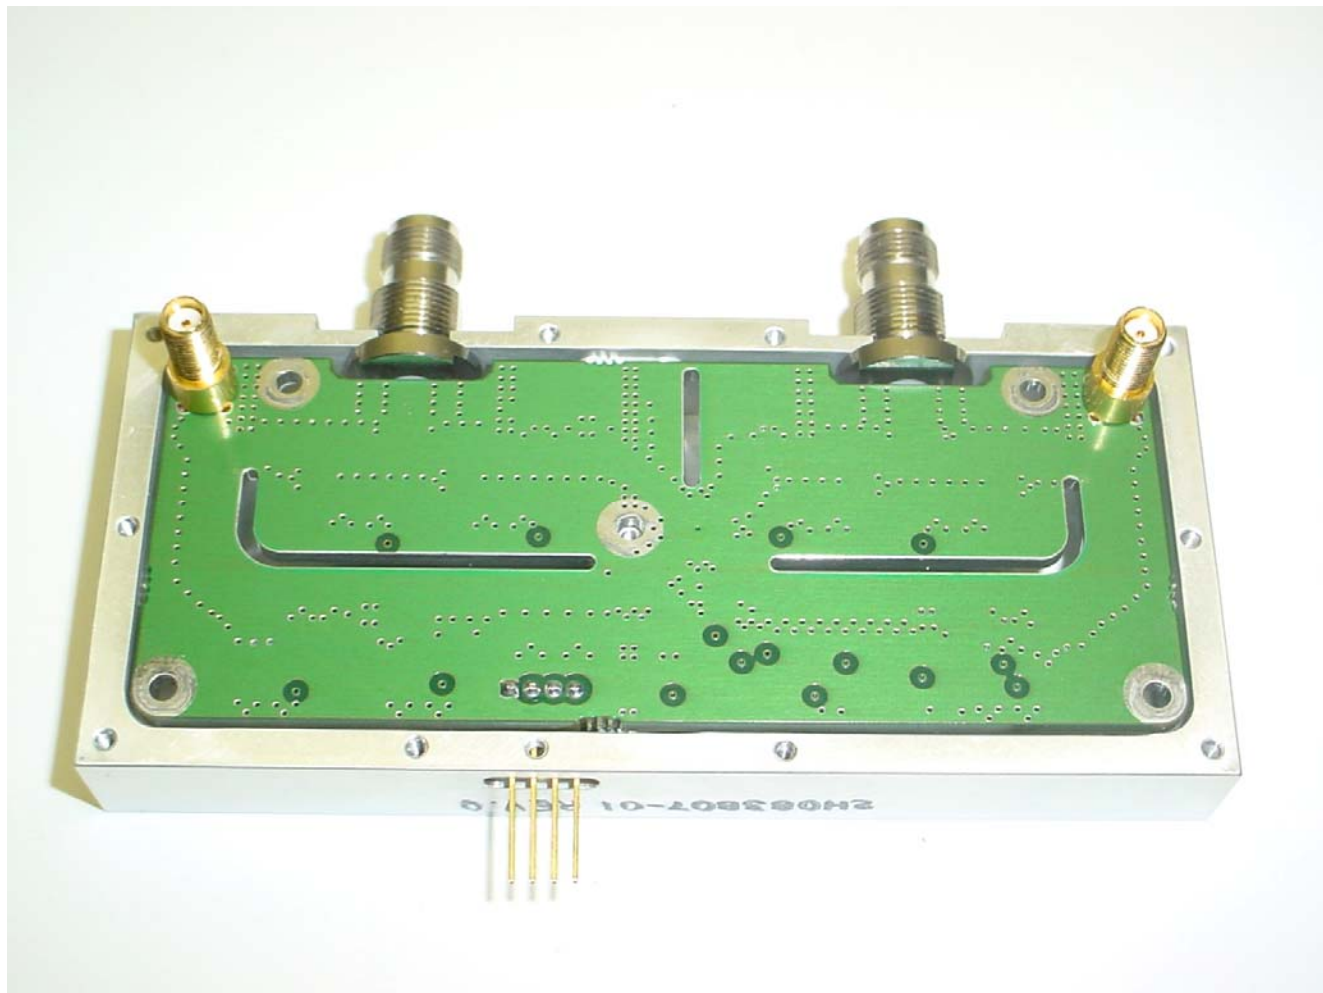

## ANNEX 3 – INTERNAL PHOTOGRAPHS

Futurecom Systems Group Inc.  
Vehicular Repeater, Model MOBEXCOM DVRS VHF  
FCC ID: LO6-DVRSVHF  
IC: 2098B-DVRSVHF

## ANNEX 3 – INTERNAL PHOTOGRAPHS

Futurecom Systems Group Inc.  
Vehicular Repeater, Model MOBEXCOM DVRS VHF  
FCC ID: LO6-DVRSVHF  
IC: 2098B-DVRSVHF

**ANNEX 3 – INTERNAL PHOTOGRAPHS**

**Futurecom Systems Group Inc.  
Vehicular Repeater, Model MOBEXCOM DVRS VHF  
FCC ID: LO6-DVRSVHF  
IC: 2098B-DVRSVHF**