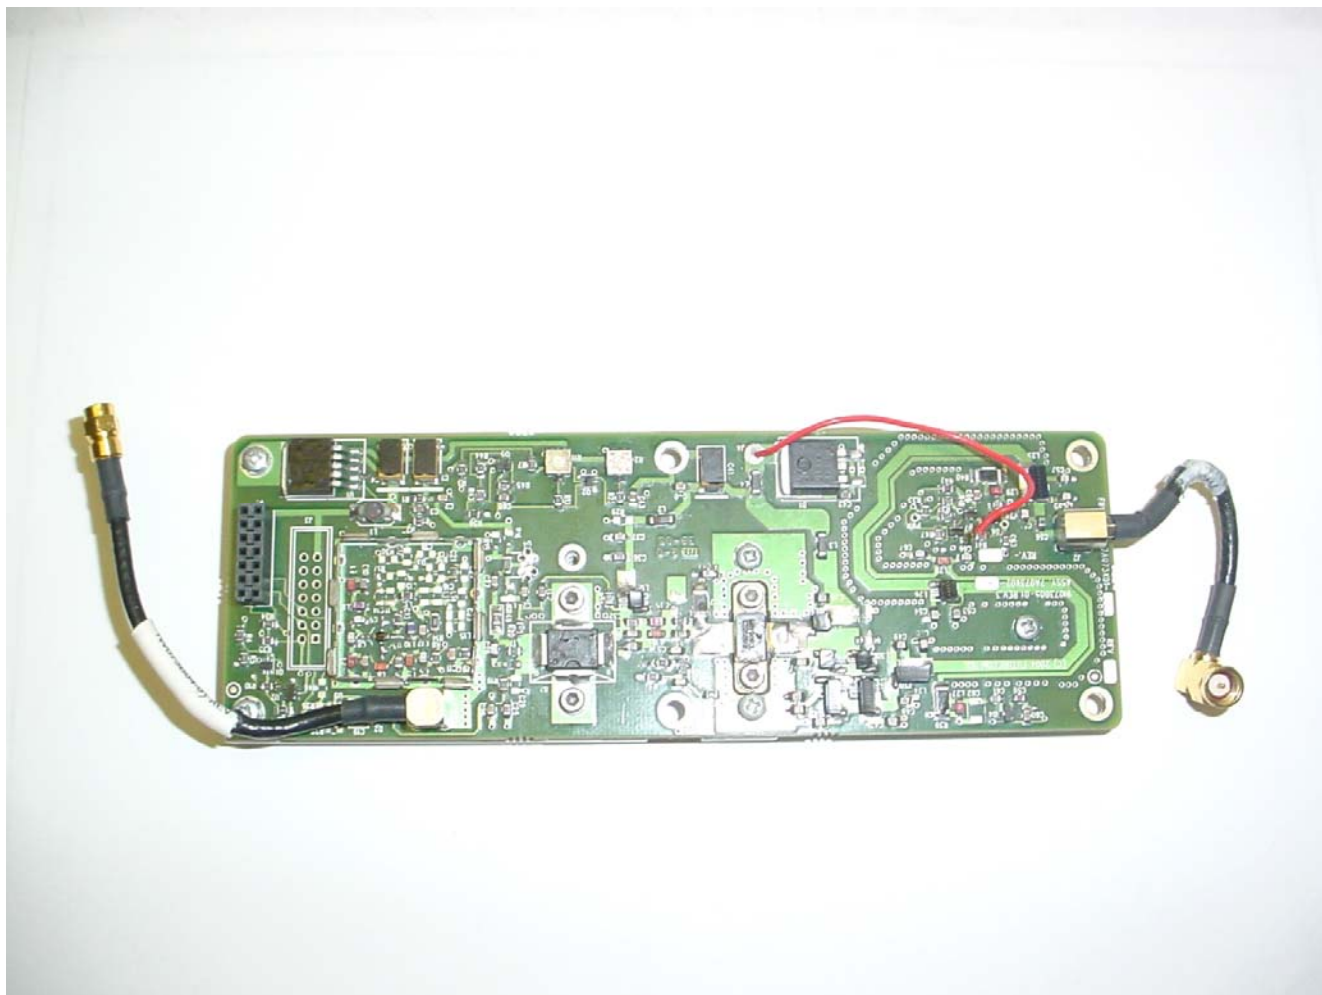

ANNEX 3 – INTERNAL PHOTOGRAPHS

Futurecom Systems Group Inc.
Vehicular Repeater, Model MOBEXCOM DVRS VHF
FCC ID: LO6-DVRSVHF
IC: 2098B-DVRSVHF