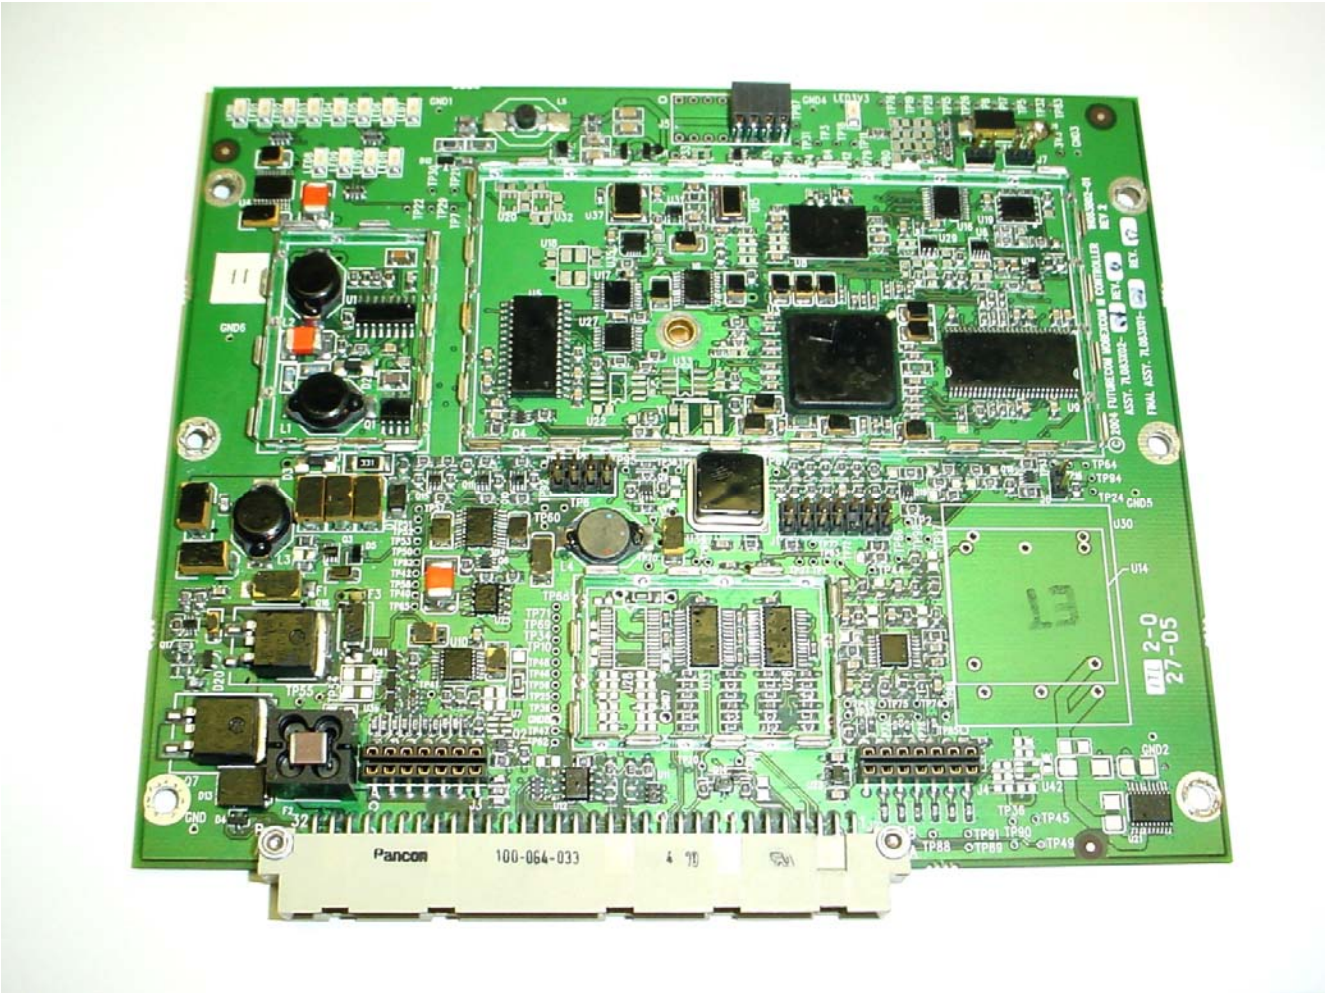

## ANNEX 3 – INTERNAL PHOTOGRAPHS

Futurecom Systems Group Inc.  
Vehicular Repeater, Model MOBEXCOM DVRS VHF  
FCC ID: LO6-DVRSVHF  
IC: 2098B-DVRSVHF

**ANNEX 3 – INTERNAL PHOTOGRAPHS**

**Futurecom Systems Group Inc.  
Vehicular Repeater, Model MOBEXCOM DVRS VHF  
FCC ID: LO6-DVRSVHF  
IC: 2098B-DVRSVHF**

**ANNEX 3 – INTERNAL PHOTOGRAPHS**

**Futurecom Systems Group Inc.  
Vehicular Repeater, Model MOBEXCOM DVRS VHF  
FCC ID: LO6-DVRSVHF  
IC: 2098B-DVRSVHF**