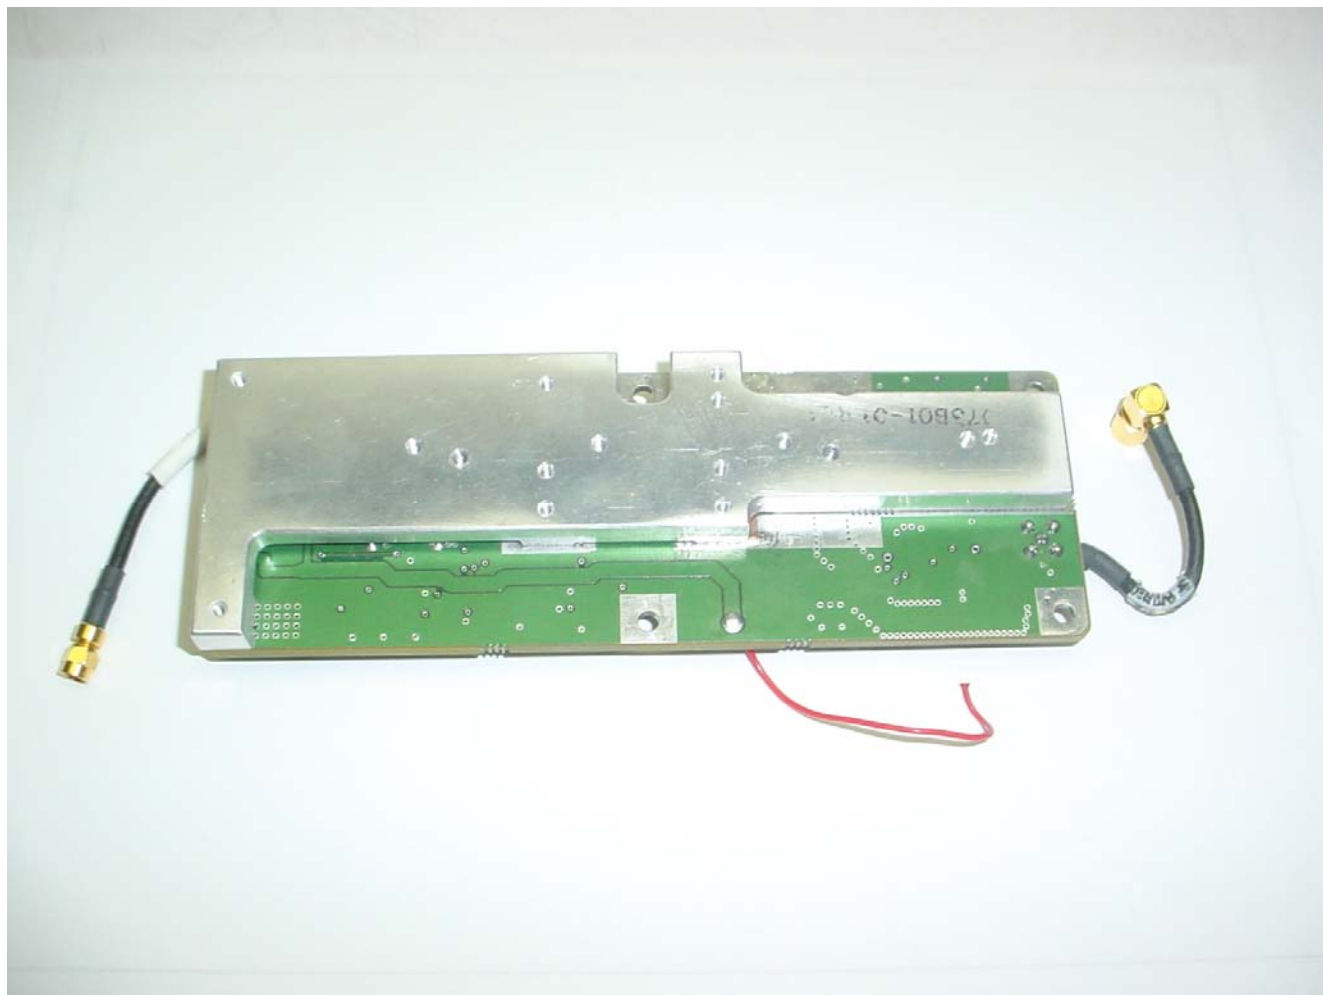

ANNEX 3 – INTERNAL PHOTOGRAPHS

Futurecom Systems Group Inc.
Vehicular Repeater, Model MOBEXCOM DVRS VHF
FCC ID: LO6-DVRSVHF
IC: 2098B-DVRSVHF