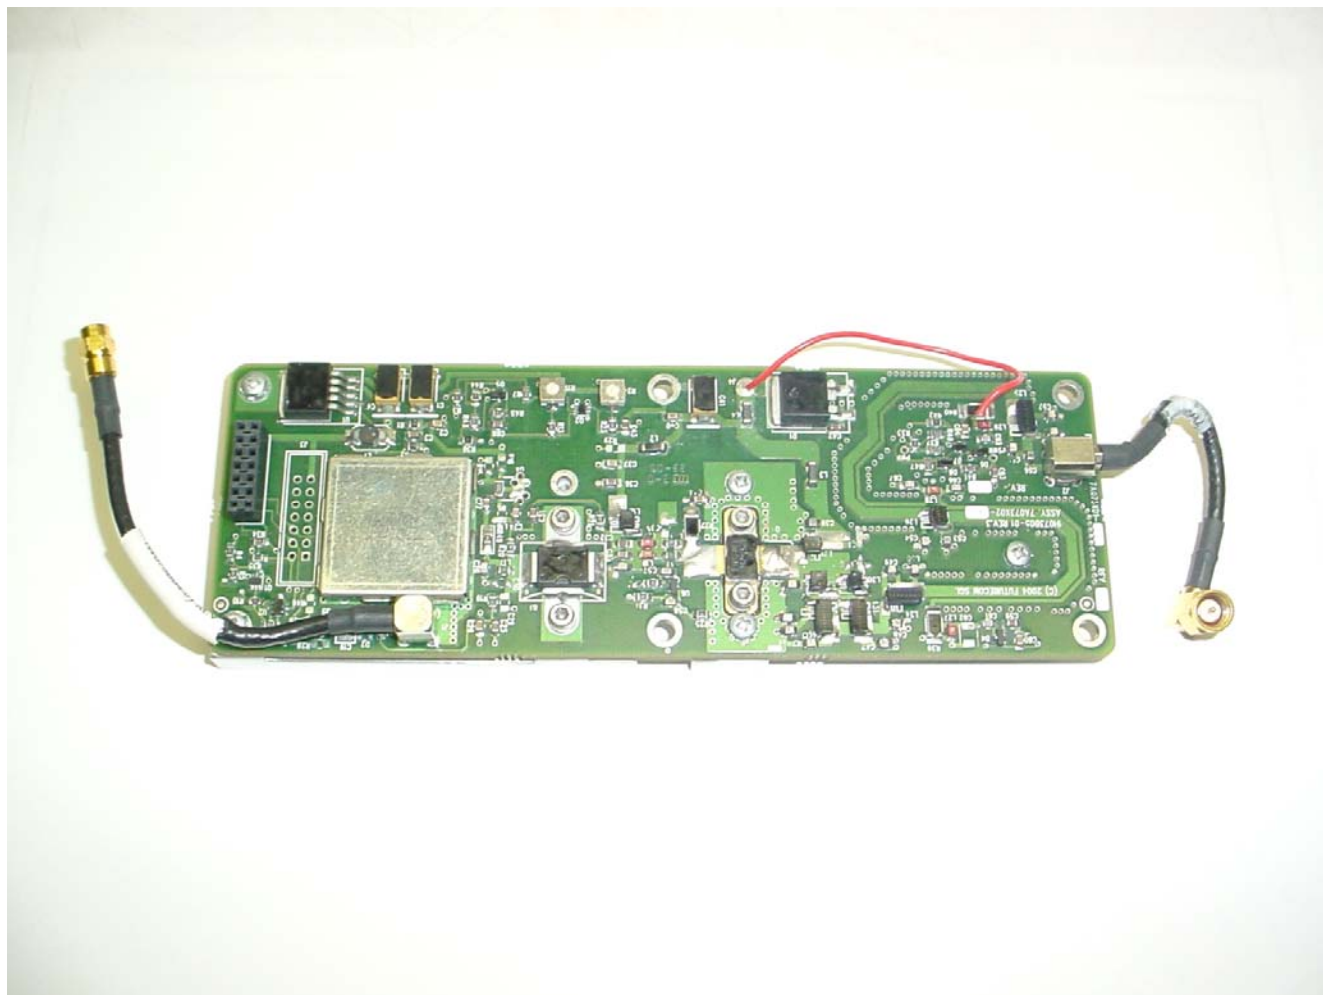

ANNEX 3 – INTERNAL PHOTOGRAPHS

Futurecom Systems Group Inc.
Vehicular Repeater, Model MOBEXCOM DVRS VHF
FCC ID: LO6-DVRSVHF
IC: 2098B-DVRSVHF