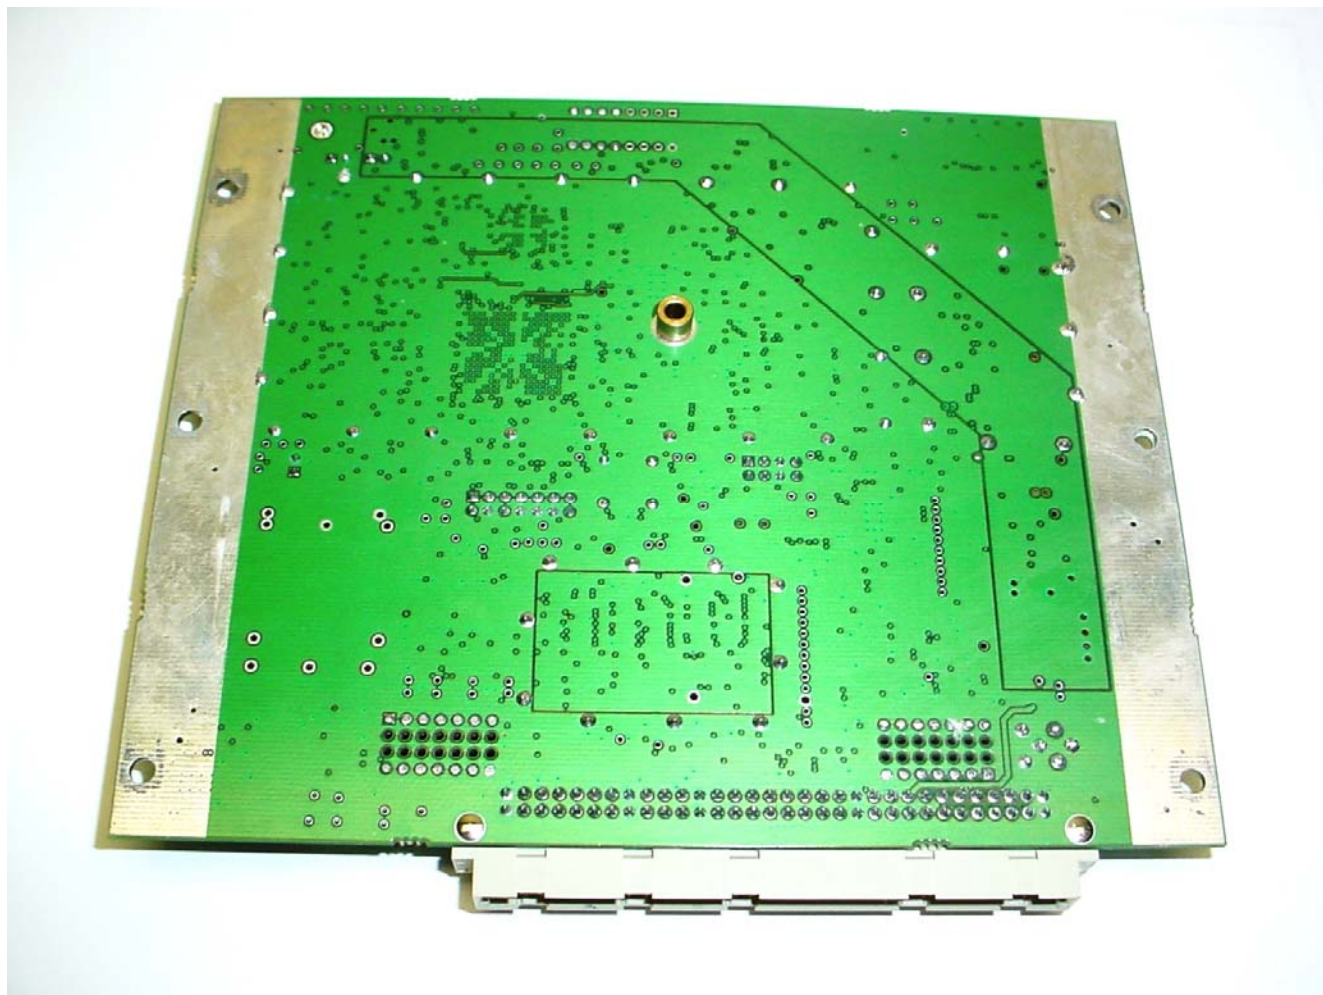

**Futurecom Systems Group Inc.
Vehicular Repeater, Model MOBEXCOM DVRS VHF
FCC ID: LO6-DVRSVHF
IC: 2098B-DVRSVHF**

ANNEX 3 – INTERNAL PHOTOGRAPHS

Futurecom Systems Group Inc.
Vehicular Repeater, Model MOBEXCOM DVRS VHF
FCC ID: LO6-DVRSVHF
IC: 2098B-DVRSVHF