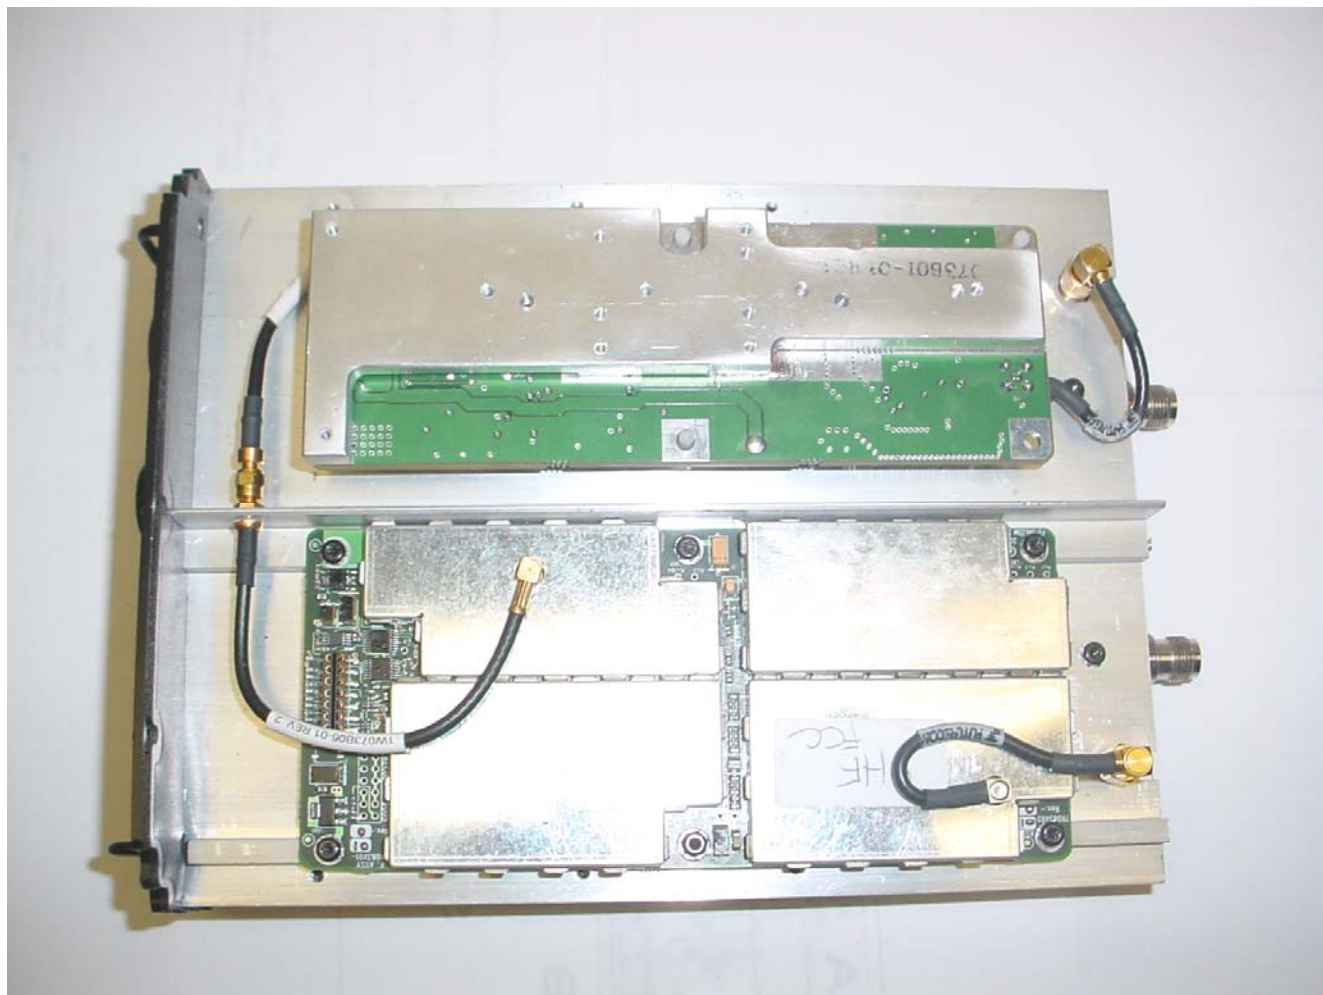

ANNEX 3 – INTERNAL PHOTOGRAPHS

Futurecom Systems Group Inc.
Vehicular Repeater, Model MOBEXCOM DVRS VHF
FCC ID: LO6-DVRSVHF
IC: 2098B-DVRSVHF