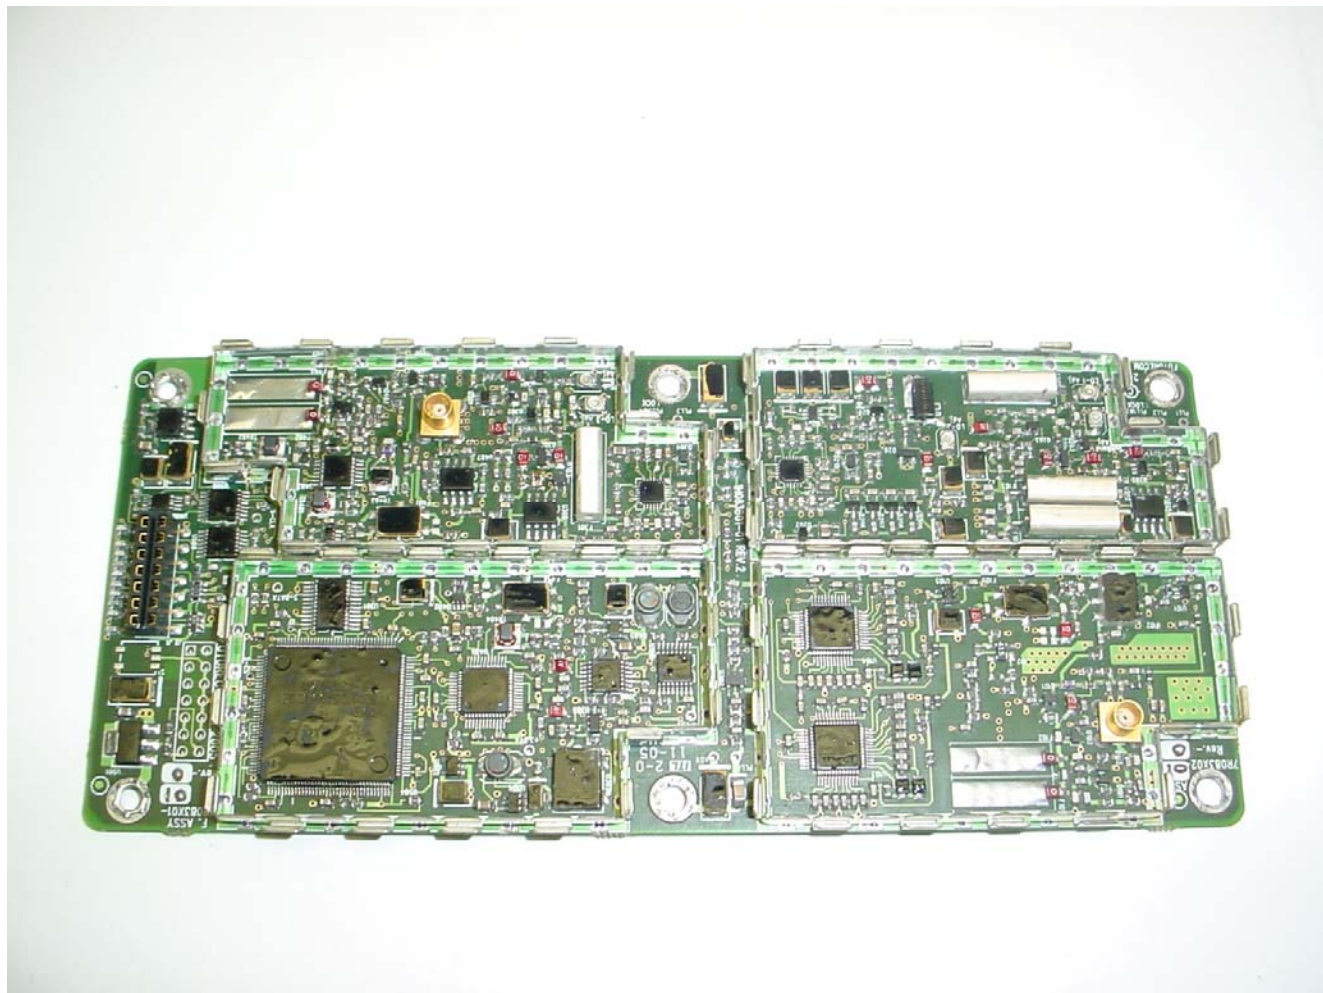

ANNEX 3 – INTERNAL PHOTOGRAPHS

Futurecom Systems Group Inc.
Vehicular Repeater, Model MOBEXCOM DVRS VHF
FCC ID: LO6-DVRSVHF
IC: 2098B-DVRSVHF