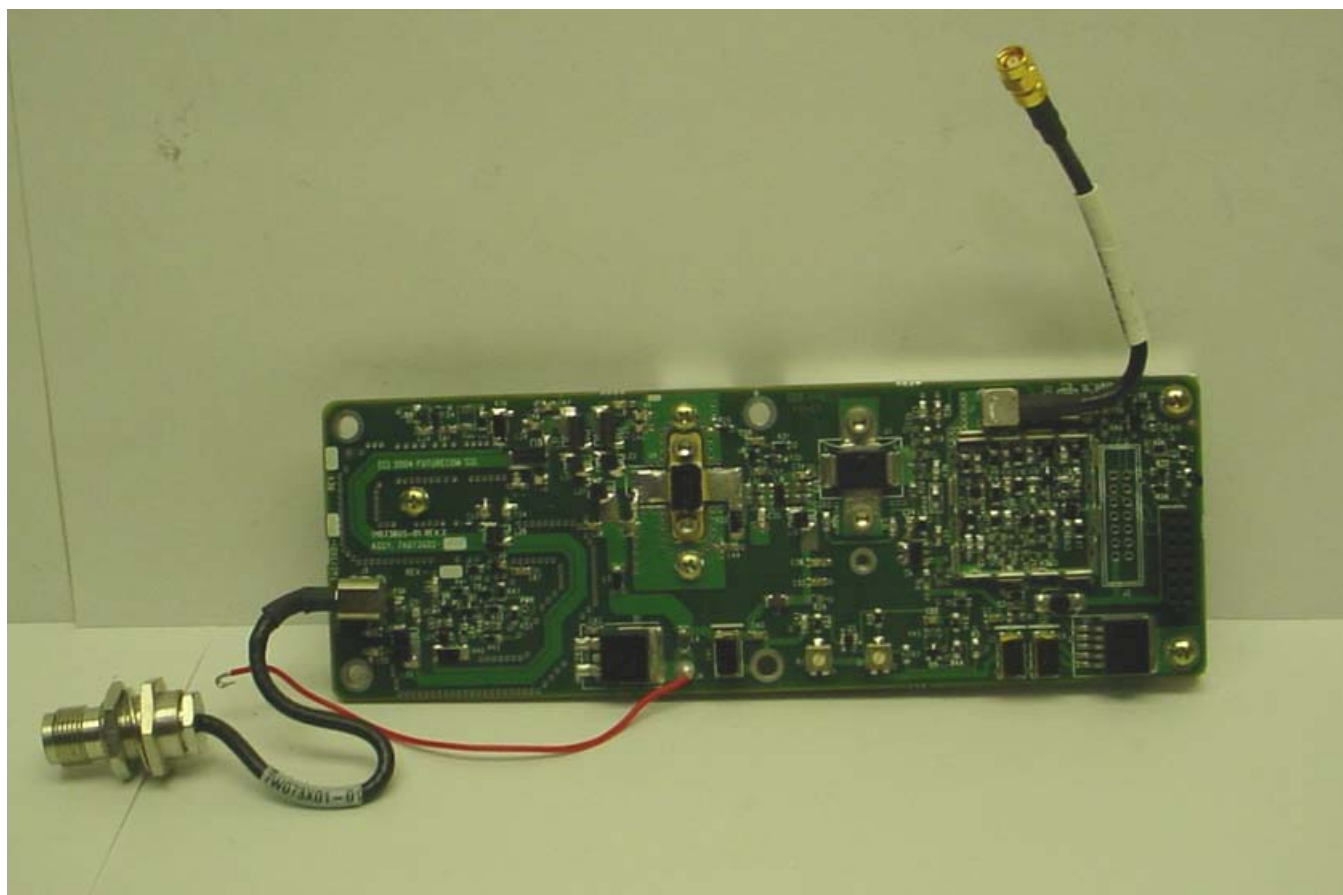

Futurecom Systems Group Inc.
Vehicular Repeater, Model MOBEXCOM DVRS VHF
FCC ID: LO6-DVRSVHF
IC: 2098B-DVRSVHF

ANNEX 3 – INTERNAL PHOTOGRAPHS

Futurecom Systems Group Inc.
Vehicular Repeater, Model MOBEXCOM DVRS VHF
FCC ID: LO6-DVRSVHF
IC: 2098B-DVRSVHF

ANNEX 3 – INTERNAL PHOTOGRAPHS

Futurecom Systems Group Inc.
Vehicular Repeater, Model MOBEXCOM DVRS VHF
FCC ID: LO6-DVRSVHF
IC: 2098B-DVRSVHF

ANNEX 3 – INTERNAL PHOTOGRAPHS

Futurecom Systems Group Inc.
Vehicular Repeater, Model MOBEXCOM DVRS VHF
FCC ID: LO6-DVRSVHF
IC: 2098B-DVRSVHF