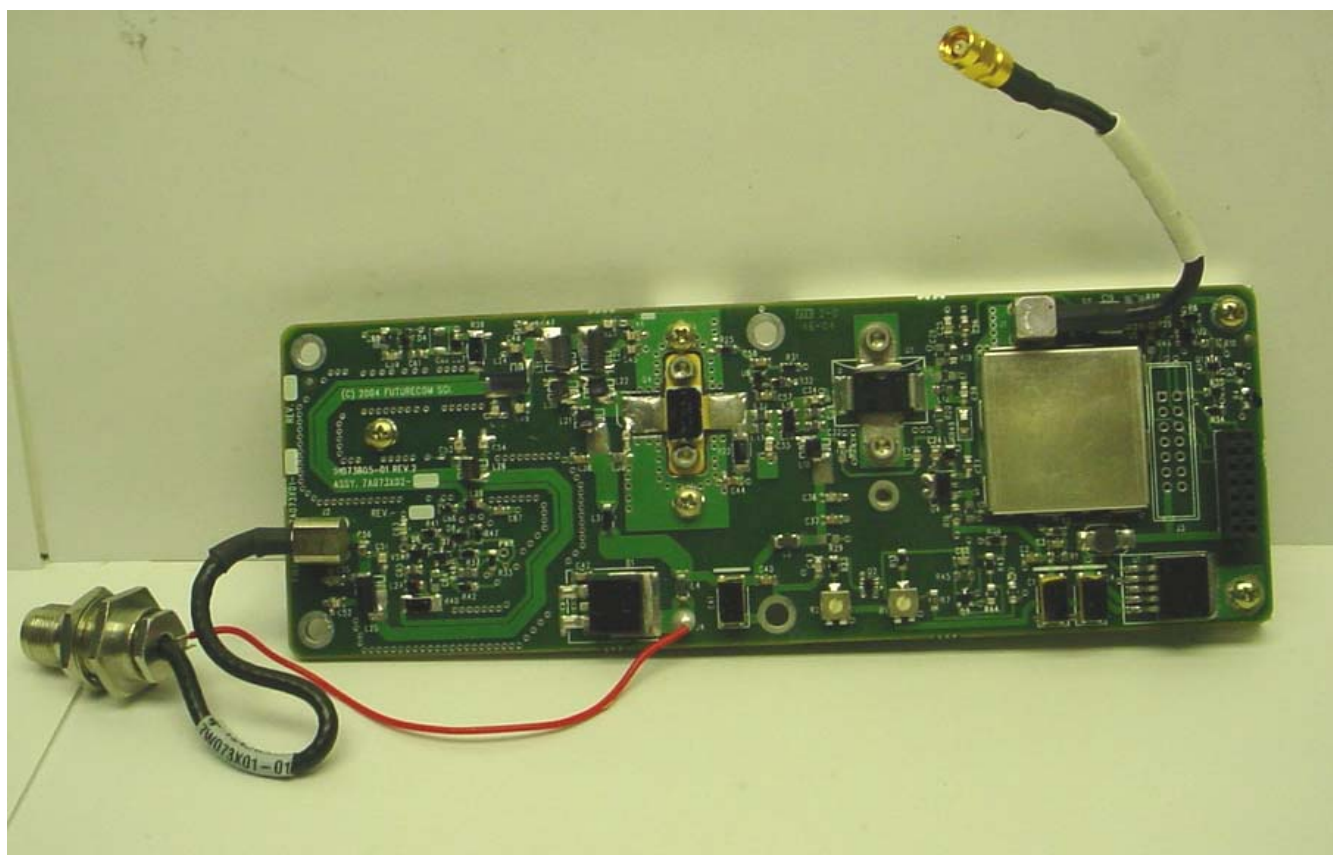

ANNEX 3 – INTERNAL PHOTOGRAPHS

**Futurecom Systems Group Inc.
Vehicular Repeater, Model MOBEXCOM DVRS VHF
FCC ID: LO6-DVRSVHF
IC: 2098B-DVRSVHF**

ANNEX 3 – INTERNAL PHOTOGRAPHS

ANNEX 3 – INTERNAL PHOTOGRAPHS

Futurecom Systems Group Inc.
Vehicular Repeater, Model MOBEXCOM DVRS VHF
FCC ID: LO6-DVRSVHF
IC: 2098B-DVRSVHF

ANNEX 3 – INTERNAL PHOTOGRAPHS

Futurecom Systems Group Inc.
Vehicular Repeater, Model MOBEXCOM DVRS VHF
FCC ID: LO6-DVRSVHF
IC: 2098B-DVRSVHF

ANNEX 3 – INTERNAL PHOTOGRAPHS

Futurecom Systems Group Inc.
Vehicular Repeater, Model MOBEXCOM DVRS VHF
FCC ID: LO6-DVRSVHF
IC: 2098B-DVRSVHF

ANNEX 3 – INTERNAL PHOTOGRAPHS

Futurecom Systems Group Inc.
Vehicular Repeater, Model MOBEXCOM DVRS VHF
FCC ID: LO6-DVRSVHF
IC: 2098B-DVRSVHF