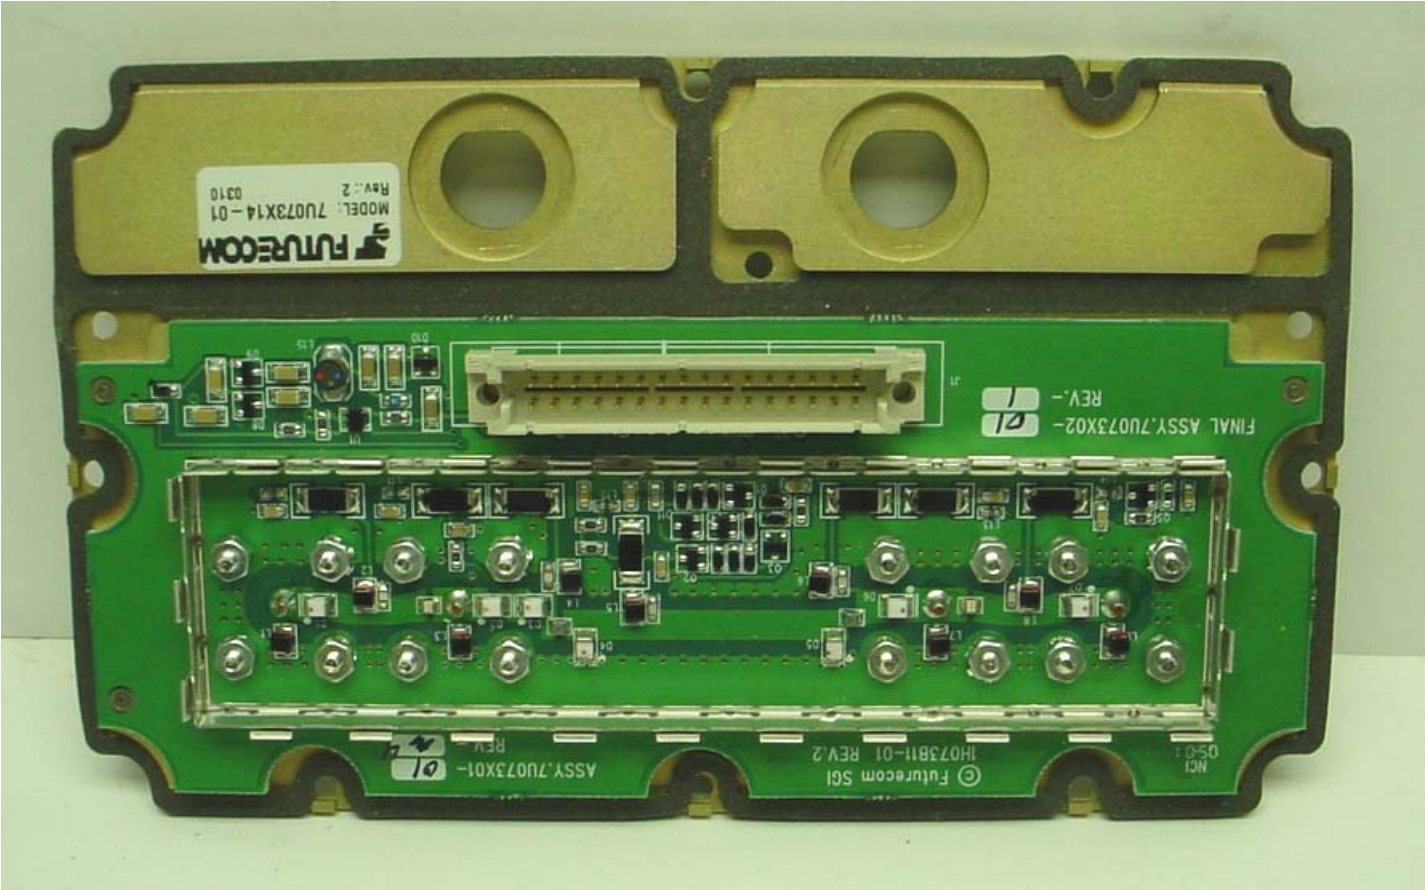

ANNEX 3 – INTERNAL PHOTOGRAPHS

Futurecom Systems Group Inc.
Vehicular Repeater, Model MOBEXCOM DVRS VHF
FCC ID: LO6-DVRSVHF
IC: 2098B-DVRSVHF

ANNEX 3 – INTERNAL PHOTOGRAPHS

Futurecom Systems Group Inc.
Vehicular Repeater, Model MOBEXCOM DVRS VHF
FCC ID: LO6-DVRSVHF
IC: 2098B-DVRSVHF

ANNEX 3 – INTERNAL PHOTOGRAPHS

**Futurecom Systems Group Inc.
Vehicular Repeater, Model MOBEXCOM DVRS VHF
FCC ID: LO6-DVRSVHF
IC: 2098B-DVRSVHF**

ANNEX 3 – INTERNAL PHOTOGRAPHS

ANNEX 3 – INTERNAL PHOTOGRAPHS

Futurecom Systems Group Inc.
Vehicular Repeater, Model MOBEXCOM DVRS VHF
FCC ID: LO6-DVRSVHF
IC: 2098B-DVRSVHF

ANNEX 3 – INTERNAL PHOTOGRAPHS

**Futurecom Systems Group Inc.
Vehicular Repeater, Model MOBEXCOM DVRS VHF
FCC ID: LO6-DVRSVHF
IC: 2098B-DVRSVHF**