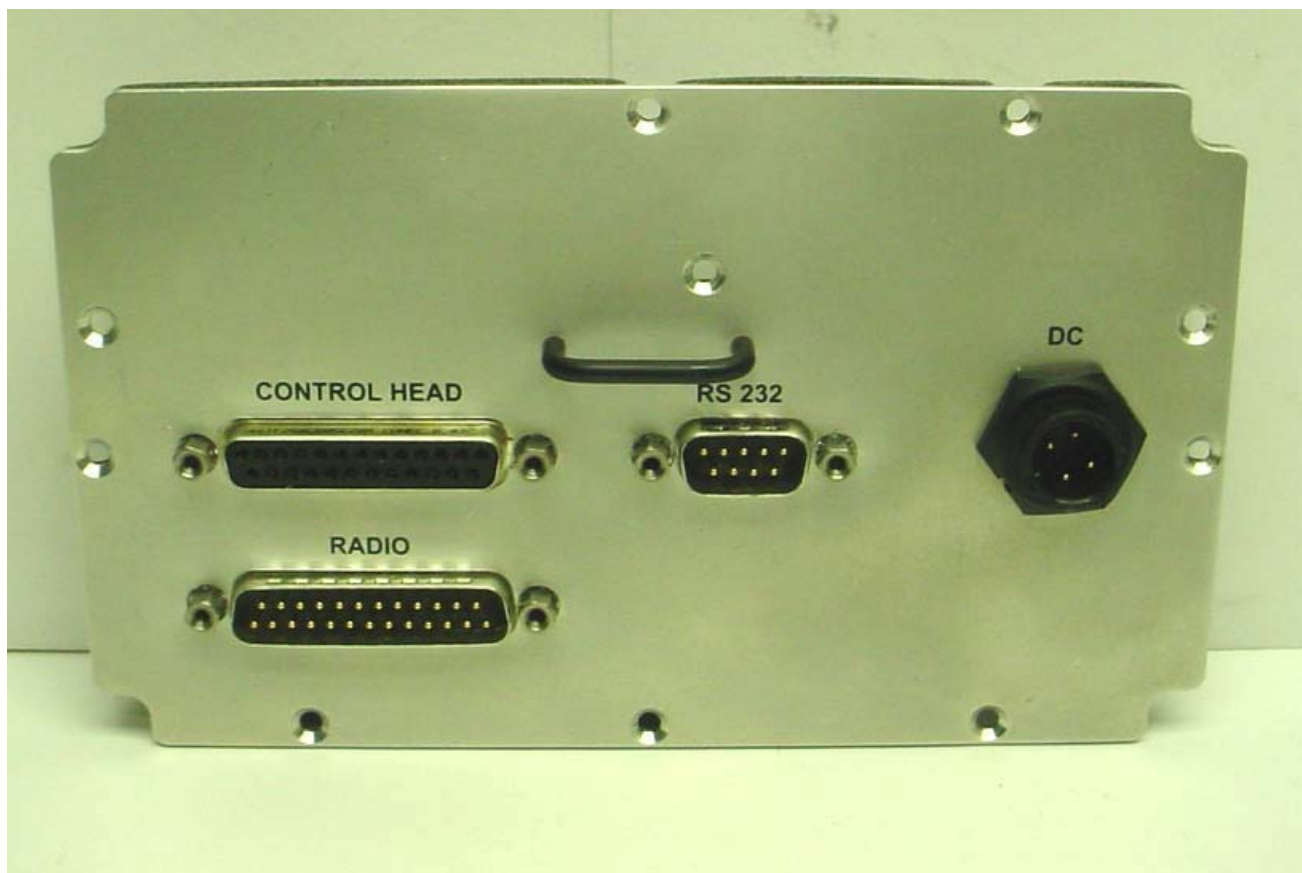

ANNEX 3 – INTERNAL PHOTOGRAPHS

**Futurecom Systems Group Inc.
Vehicular Repeater, Model MOBEXCOM DVRS VHF
FCC ID: LO6-DVRSVHF
IC: 2098B-DVRSVHF**

ANNEX 3 – INTERNAL PHOTOGRAPHS

Futurecom Systems Group Inc.
Vehicular Repeater, Model MOBEXCOM DVRS VHF
FCC ID: LO6-DVRSVHF
IC: 2098B-DVRSVHF

ANNEX 3 – INTERNAL PHOTOGRAPHS

**Futurecom Systems Group Inc.
Vehicular Repeater, Model MOBEXCOM DVRS VHF
FCC ID: LO6-DVRSVHF
IC: 2098B-DVRSVHF**

ANNEX 3 – INTERNAL PHOTOGRAPHS

ANNEX 3 – INTERNAL PHOTOGRAPHS

Futurecom Systems Group Inc.
Vehicular Repeater, Model MOBEXCOM DVRS VHF
FCC ID: LO6-DVRSVHF
IC: 2098B-DVRSVHF

ANNEX 3 – INTERNAL PHOTOGRAPHS

Futurecom Systems Group Inc.
Vehicular Repeater, Model MOBEXCOM DVRS VHF
FCC ID: LO6-DVRSVHF
IC: 2098B-DVRSVHF

ANNEX 3 – INTERNAL PHOTOGRAPHS

Futurecom Systems Group Inc.
Vehicular Repeater, Model MOBEXCOM DVRS VHF
FCC ID: LO6-DVRSVHF
IC: 2098B-DVRSVHF

ANNEX 3 – INTERNAL PHOTOGRAPHS

Futurecom Systems Group Inc.
Vehicular Repeater, Model MOBEXCOM DVRS VHF
FCC ID: LO6-DVRSVHF
IC: 2098B-DVRSVHF