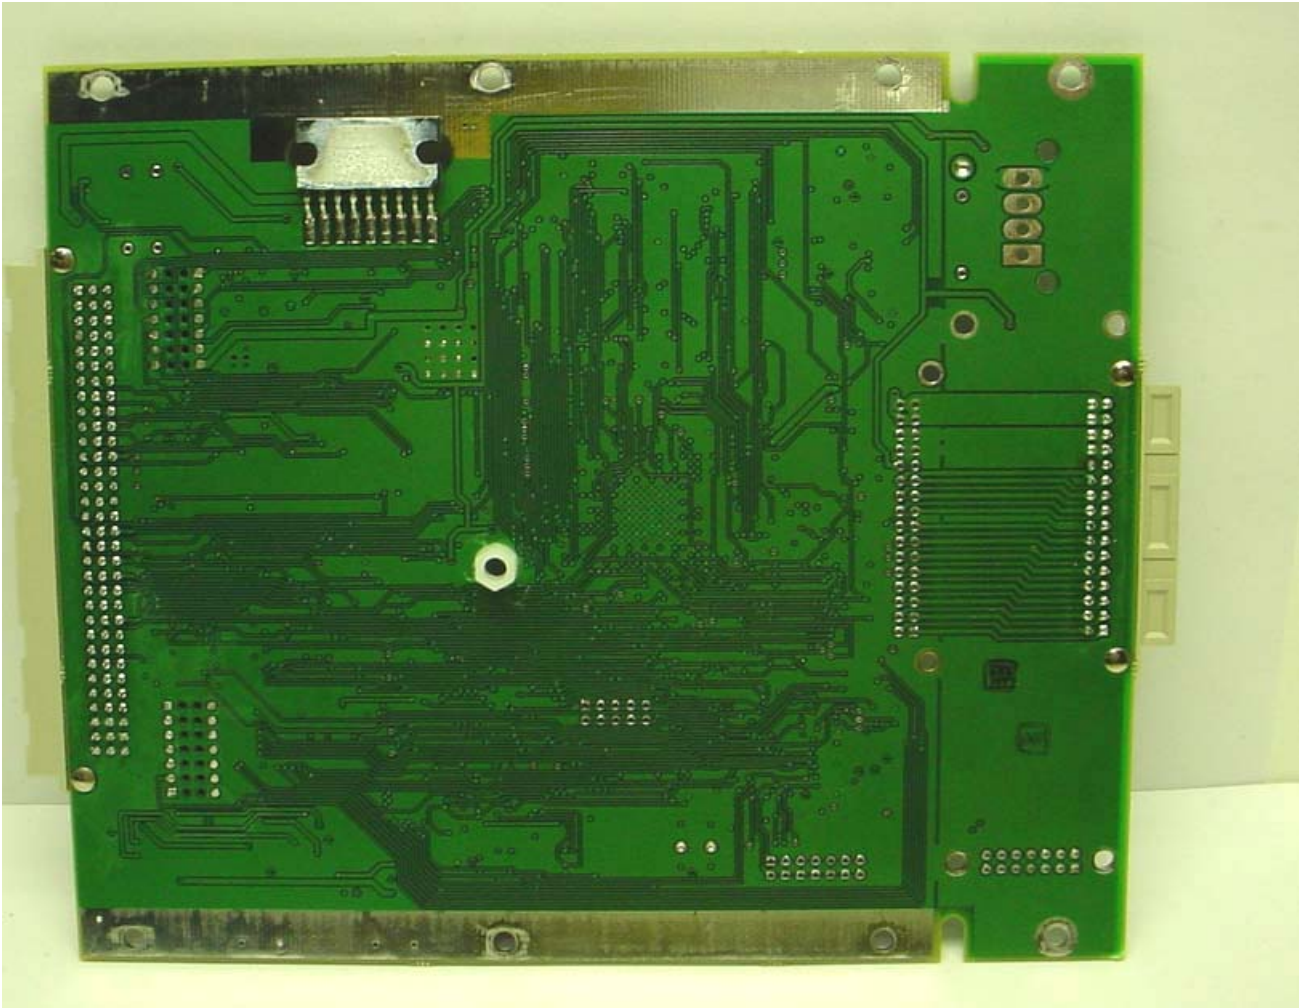

ANNEX 3 – INTERNAL PHOTOGRAPHS

Futurecom Systems Group Inc.
Vehicular Repeater, Model MOBEXCOM DVRS VHF
FCC ID: LO6-DVRSVHF
IC: 2098B-DVRSVHF

ANNEX 3 – INTERNAL PHOTOGRAPHS

Futurecom Systems Group Inc.
Vehicular Repeater, Model MOBEXCOM DVRS VHF
FCC ID: LO6-DVRSVHF
IC: 2098B-DVRSVHF

ANNEX 3 – INTERNAL PHOTOGRAPHS

**Futurecom Systems Group Inc.
Vehicular Repeater, Model MOBEXCOM DVRS VHF
FCC ID: LO6-DVRSVHF
IC: 2098B-DVRSVHF**

ANNEX 3 – INTERNAL PHOTOGRAPHS

ANNEX 3 – INTERNAL PHOTOGRAPHS