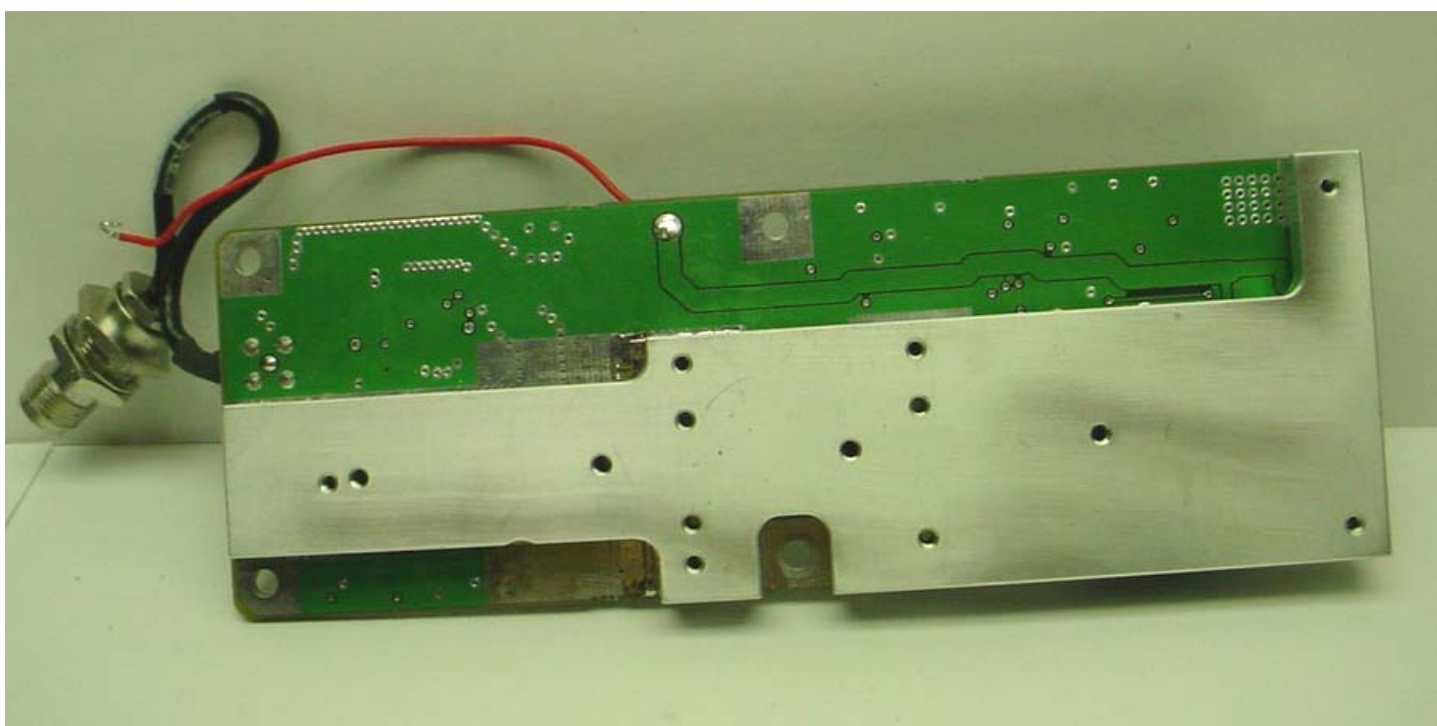

ANNEX 3 – INTERNAL PHOTOGRAPHS

**Futurecom Systems Group Inc.
Vehicular Repeater, Model MOBEXCOM DVRS VHF
FCC ID: LO6-DVRSVHF
IC: 2098B-DVRSVHF**

ANNEX 3 – INTERNAL PHOTOGRAPHS

ANNEX 3 – INTERNAL PHOTOGRAPHS

Futurecom Systems Group Inc.
Vehicular Repeater, Model MOBEXCOM DVRS VHF
FCC ID: LO6-DVRSVHF
IC: 2098B-DVRSVHF

ANNEX 3 – INTERNAL PHOTOGRAPHS

Futurecom Systems Group Inc.
Vehicular Repeater, Model MOBEXCOM DVRS VHF
FCC ID: LO6-DVRSVHF
IC: 2098B-DVRSVHF

ANNEX 3 – INTERNAL PHOTOGRAPHS

Futurecom Systems Group Inc.
Vehicular Repeater, Model MOBEXCOM DVRS VHF
FCC ID: LO6-DVRSVHF
IC: 2098B-DVRSVHF

ANNEX 3 – INTERNAL PHOTOGRAPHS

Futurecom Systems Group Inc.
Vehicular Repeater, Model MOBEXCOM DVRS VHF
FCC ID: LO6-DVRSVHF
IC: 2098B-DVRSVHF