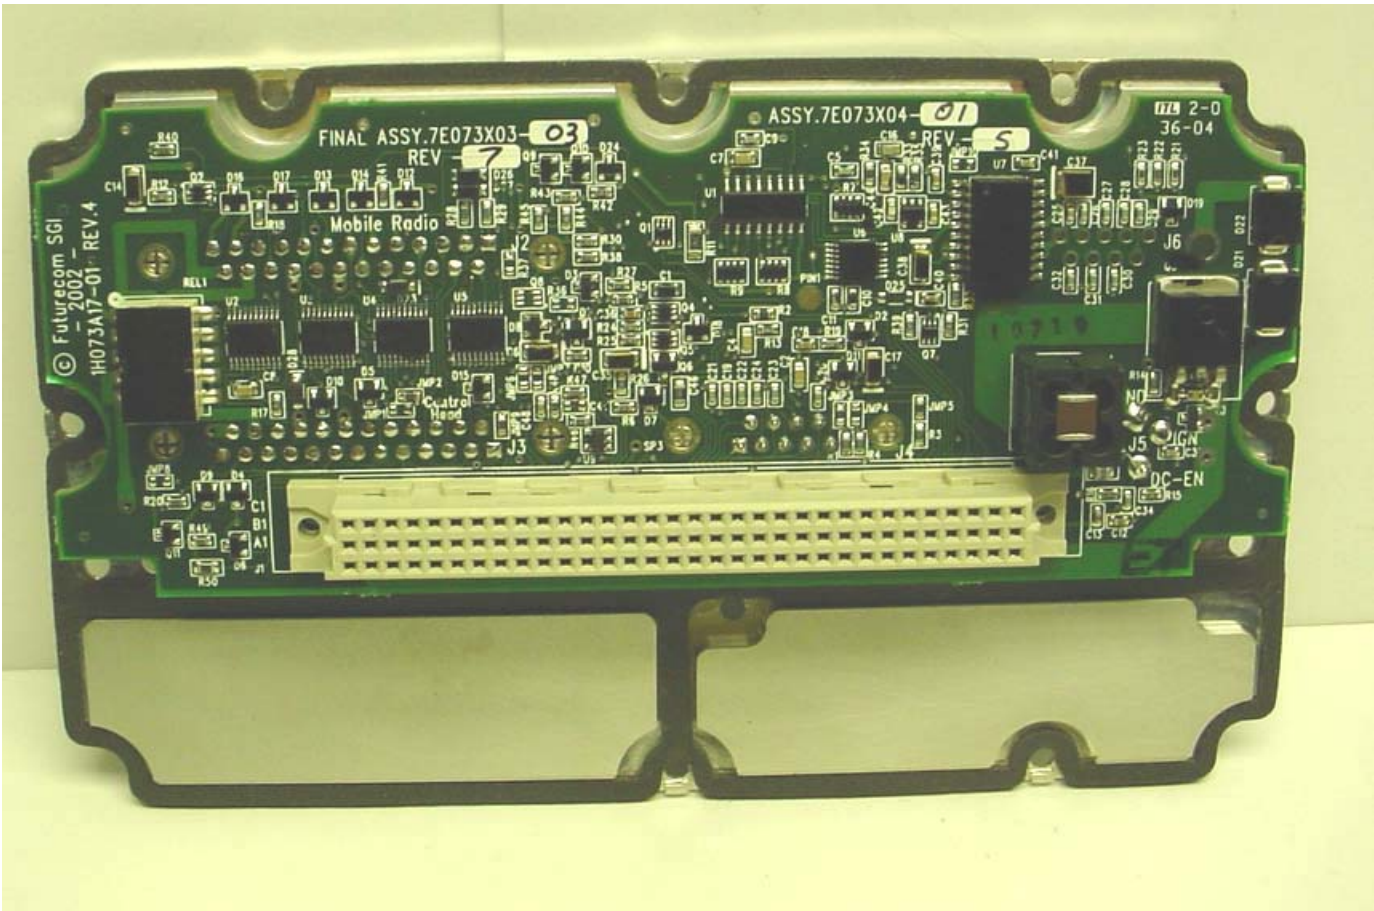

ANNEX 3 – INTERNAL PHOTOGRAPHS

**Futurecom Systems Group Inc.
Vehicular Repeater, Model MOBEXCOM DVRS VHF
FCC ID: LO6-DVRSVHF
IC: 2098B-DVRSVHF**

ANNEX 3 – INTERNAL PHOTOGRAPHS

Futurecom Systems Group Inc.
Vehicular Repeater, Model MOBEXCOM DVRS VHF
FCC ID: LO6-DVRSVHF
IC: 2098B-DVRSVHF

ANNEX 3 – INTERNAL PHOTOGRAPHS

**Futurecom Systems Group Inc.
Vehicular Repeater, Model MOBEXCOM DVRS VHF
FCC ID: LO6-DVRSVHF
IC: 2098B-DVRSVHF**

ANNEX 3 – INTERNAL PHOTOGRAPHS

ANNEX 3 – INTERNAL PHOTOGRAPHS

Futurecom Systems Group Inc.
Vehicular Repeater, Model MOBEXCOM DVRS VHF
FCC ID: LO6-DVRSVHF
IC: 2098B-DVRSVHF

ANNEX 3 – INTERNAL PHOTOGRAPHS

Futurecom Systems Group Inc.
Vehicular Repeater, Model MOBEXCOM DVRS VHF
FCC ID: LO6-DVRSVHF
IC: 2098B-DVRSVHF

ANNEX 3 – INTERNAL PHOTOGRAPHS

Futurecom Systems Group Inc.
Vehicular Repeater, Model MOBEXCOM DVRS VHF
FCC ID: LO6-DVRSVHF
IC: 2098B-DVRSVHF

ANNEX 3 – INTERNAL PHOTOGRAPHS

Futurecom Systems Group Inc.
Vehicular Repeater, Model MOBEXCOM DVRS VHF
FCC ID: LO6-DVRSVHF
IC: 2098B-DVRSVHF