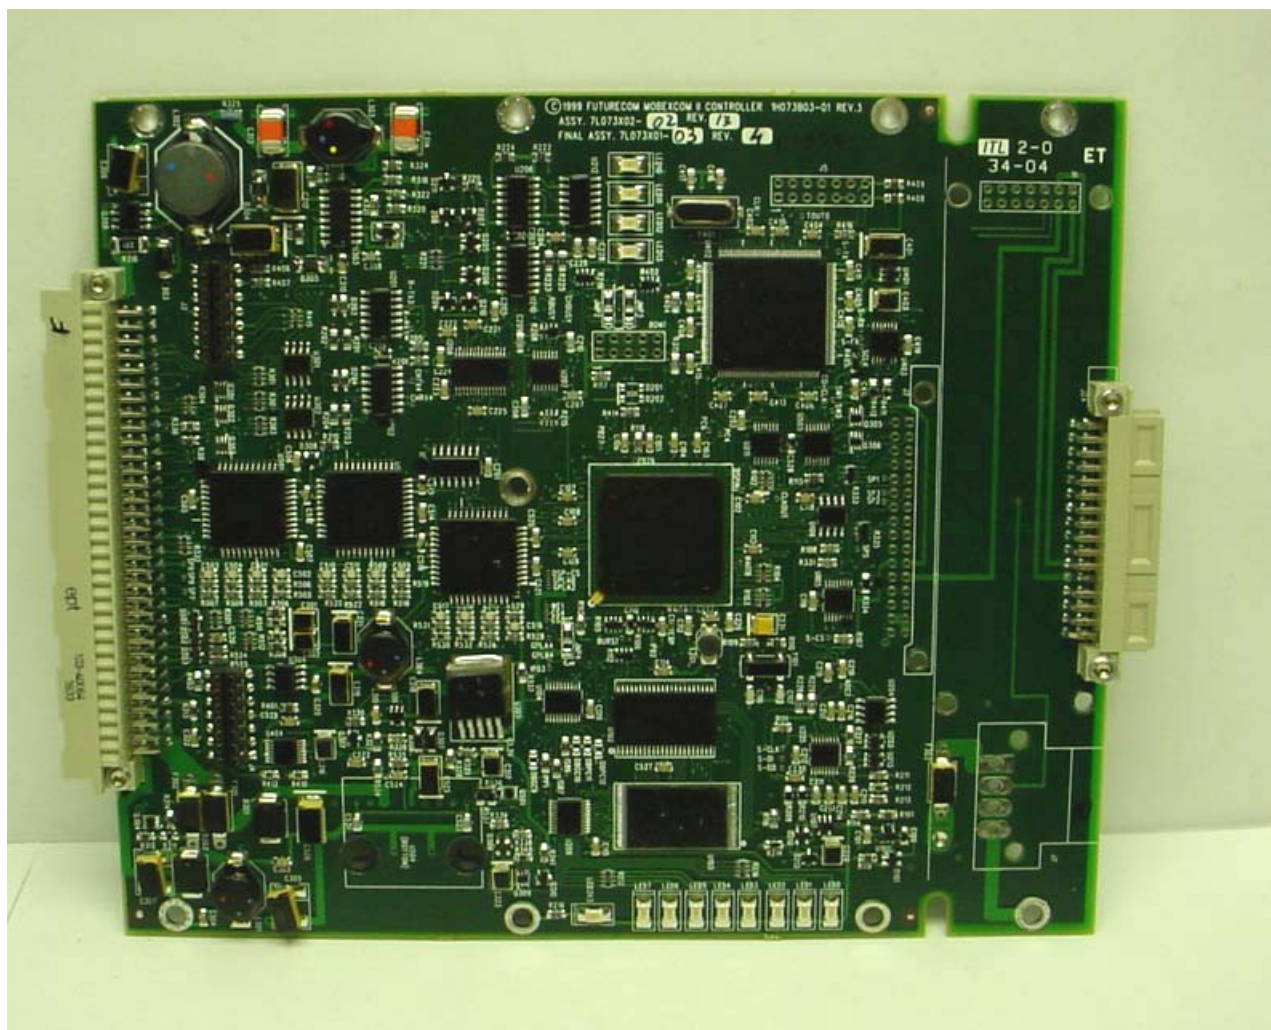

Futurecom Systems Group Inc.
Vehicular Repeater, Model MOBEXCOM DVRS VHF
FCC ID: LO6-DVRSVHF
IC: 2098B-DVRSVHF

ANNEX 3 – INTERNAL PHOTOGRAPHS

Futurecom Systems Group Inc.
Vehicular Repeater, Model MOBEXCOM DVRS VHF
FCC ID: LO6-DVRSVHF
IC: 2098B-DVRSVHF

ANNEX 3 – INTERNAL PHOTOGRAPHS

Futurecom Systems Group Inc.
Vehicular Repeater, Model MOBEXCOM DVRS VHF
FCC ID: LO6-DVRSVHF
IC: 2098B-DVRSVHF

ANNEX 3 – INTERNAL PHOTOGRAPHS

Futurecom Systems Group Inc.
Vehicular Repeater, Model MOBEXCOM DVRS VHF
FCC ID: LO6-DVRSVHF
IC: 2098B-DVRSVHF