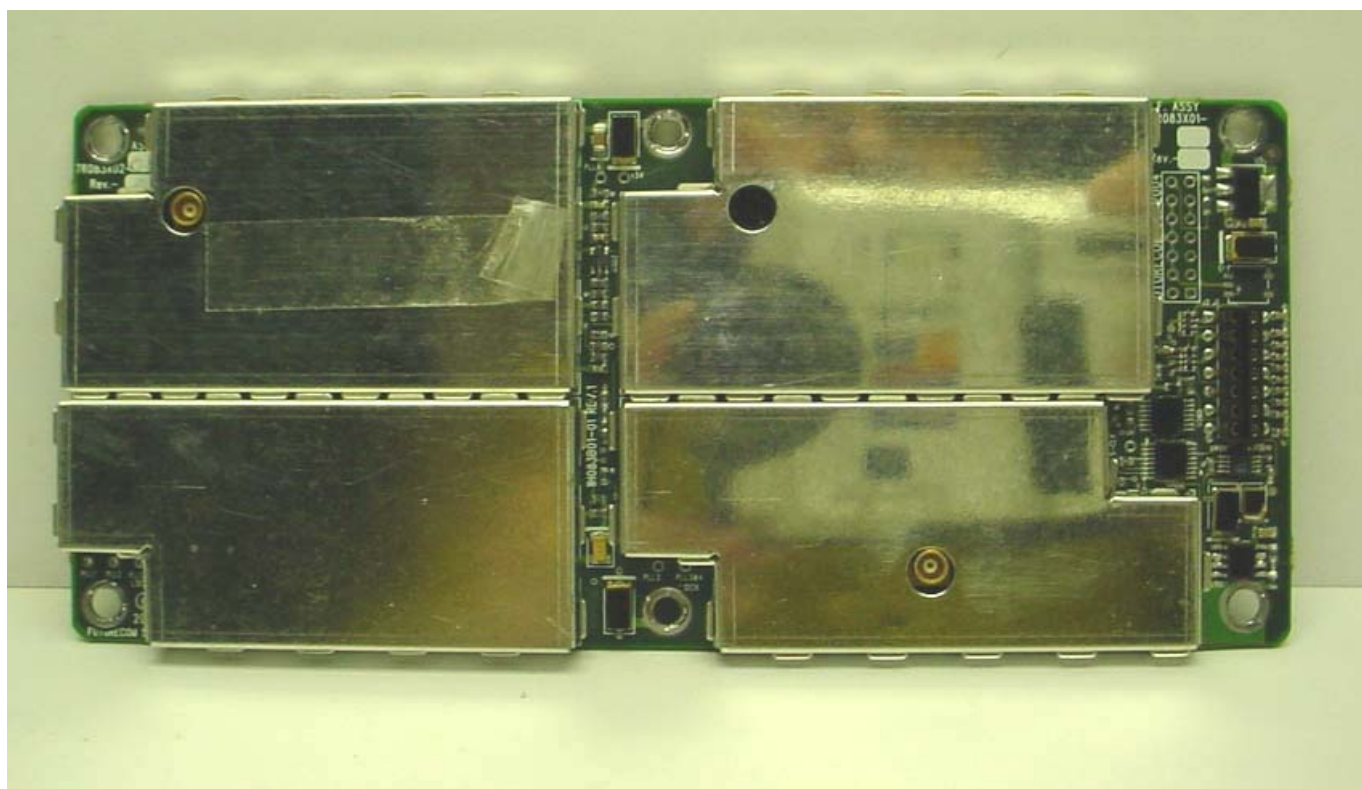

ANNEX 3 – INTERNAL PHOTOGRAPHS

**Futurecom Systems Group Inc.
Vehicular Repeater, Model MOBEXCOM DVRS VHF
FCC ID: LO6-DVRSVHF
IC: 2098B-DVRSVHF**

ANNEX 3 – INTERNAL PHOTOGRAPHS

Futurecom Systems Group Inc.
Vehicular Repeater, Model MOBEXCOM DVRS VHF
FCC ID: LO6-DVRSVHF
IC: 2098B-DVRSVHF

ANNEX 3 – INTERNAL PHOTOGRAPHS

**Futurecom Systems Group Inc.
Vehicular Repeater, Model MOBEXCOM DVRS VHF
FCC ID: LO6-DVRSVHF
IC: 2098B-DVRSVHF**

ANNEX 3 – INTERNAL PHOTOGRAPHS

ANNEX 3 – INTERNAL PHOTOGRAPHS

Futurecom Systems Group Inc.
Vehicular Repeater, Model MOBEXCOM DVRS VHF
FCC ID: LO6-DVRSVHF
IC: 2098B-DVRSVHF

ANNEX 3 – INTERNAL PHOTOGRAPHS

Futurecom Systems Group Inc.
Vehicular Repeater, Model MOBEXCOM DVRS VHF
FCC ID: LO6-DVRSVHF
IC: 2098B-DVRSVHF

ANNEX 3 – INTERNAL PHOTOGRAPHS

Futurecom Systems Group Inc.
Vehicular Repeater, Model MOBEXCOM DVRS VHF
FCC ID: LO6-DVRSVHF
IC: 2098B-DVRSVHF

ANNEX 3 – INTERNAL PHOTOGRAPHS

Futurecom Systems Group Inc.
Vehicular Repeater, Model MOBEXCOM DVRS VHF
FCC ID: LO6-DVRSVHF
IC: 2098B-DVRSVHF