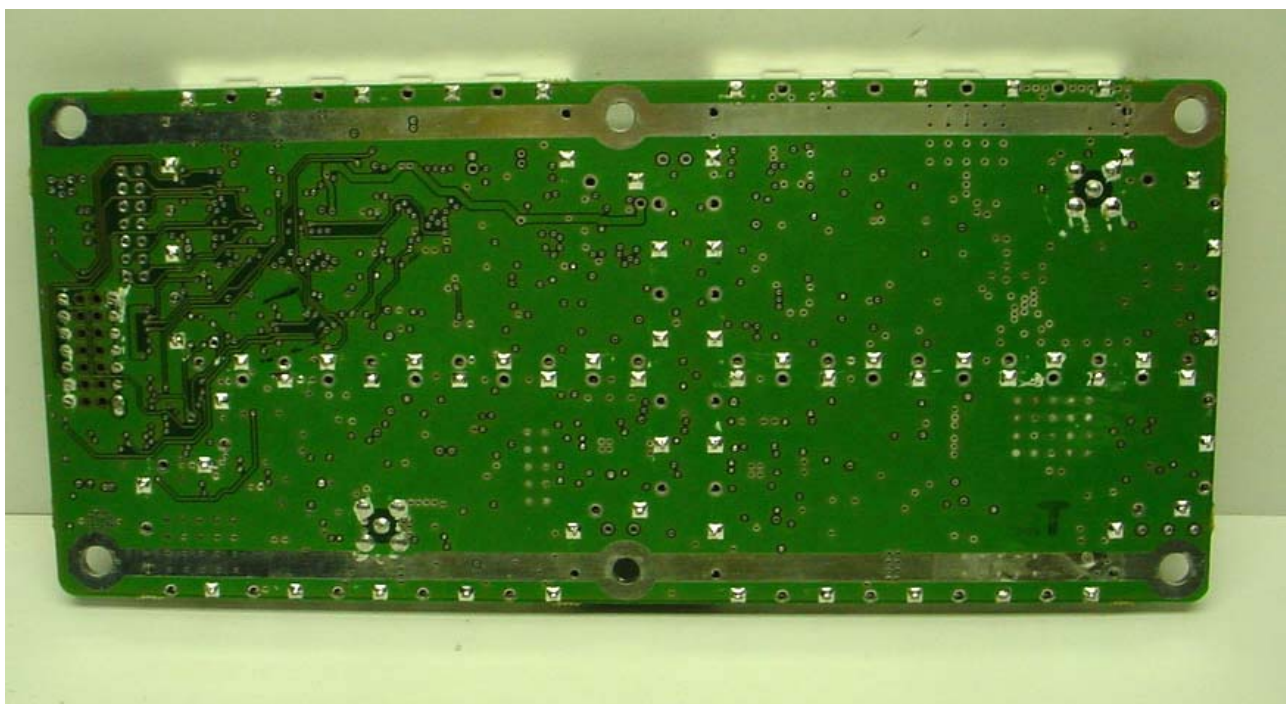

ANNEX 3 – INTERNAL PHOTOGRAPHS

**Futurecom Systems Group Inc.
Vehicular Repeater, Model MOBEXCOM DVRS VHF
FCC ID: LO6-DVRSVHF
IC: 2098B-DVRSVHF**

ANNEX 3 – INTERNAL PHOTOGRAPHS

Futurecom Systems Group Inc.
Vehicular Repeater, Model MOBEXCOM DVRS VHF
FCC ID: LO6-DVRSVHF
IC: 2098B-DVRSVHF

ANNEX 3 – INTERNAL PHOTOGRAPHS

**Futurecom Systems Group Inc.
Vehicular Repeater, Model MOBEXCOM DVRS VHF
FCC ID: LO6-DVRSVHF
IC: 2098B-DVRSVHF**

ANNEX 3 – INTERNAL PHOTOGRAPHS

ANNEX 3 – INTERNAL PHOTOGRAPHS

Futurecom Systems Group Inc.
Vehicular Repeater, Model MOBEXCOM DVRS VHF
FCC ID: LO6-DVRSVHF
IC: 2098B-DVRSVHF

ANNEX 3 – INTERNAL PHOTOGRAPHS

Futurecom Systems Group Inc.
Vehicular Repeater, Model MOBEXCOM DVRS VHF
FCC ID: LO6-DVRSVHF
IC: 2098B-DVRSVHF

ANNEX 3 – INTERNAL PHOTOGRAPHS

Futurecom Systems Group Inc.
Vehicular Repeater, Model MOBEXCOM DVRS VHF
FCC ID: LO6-DVRSVHF
IC: 2098B-DVRSVHF

ANNEX 3 – INTERNAL PHOTOGRAPHS

Futurecom Systems Group Inc.
Vehicular Repeater, Model MOBEXCOM DVRS VHF
FCC ID: LO6-DVRSVHF
IC: 2098B-DVRSVHF