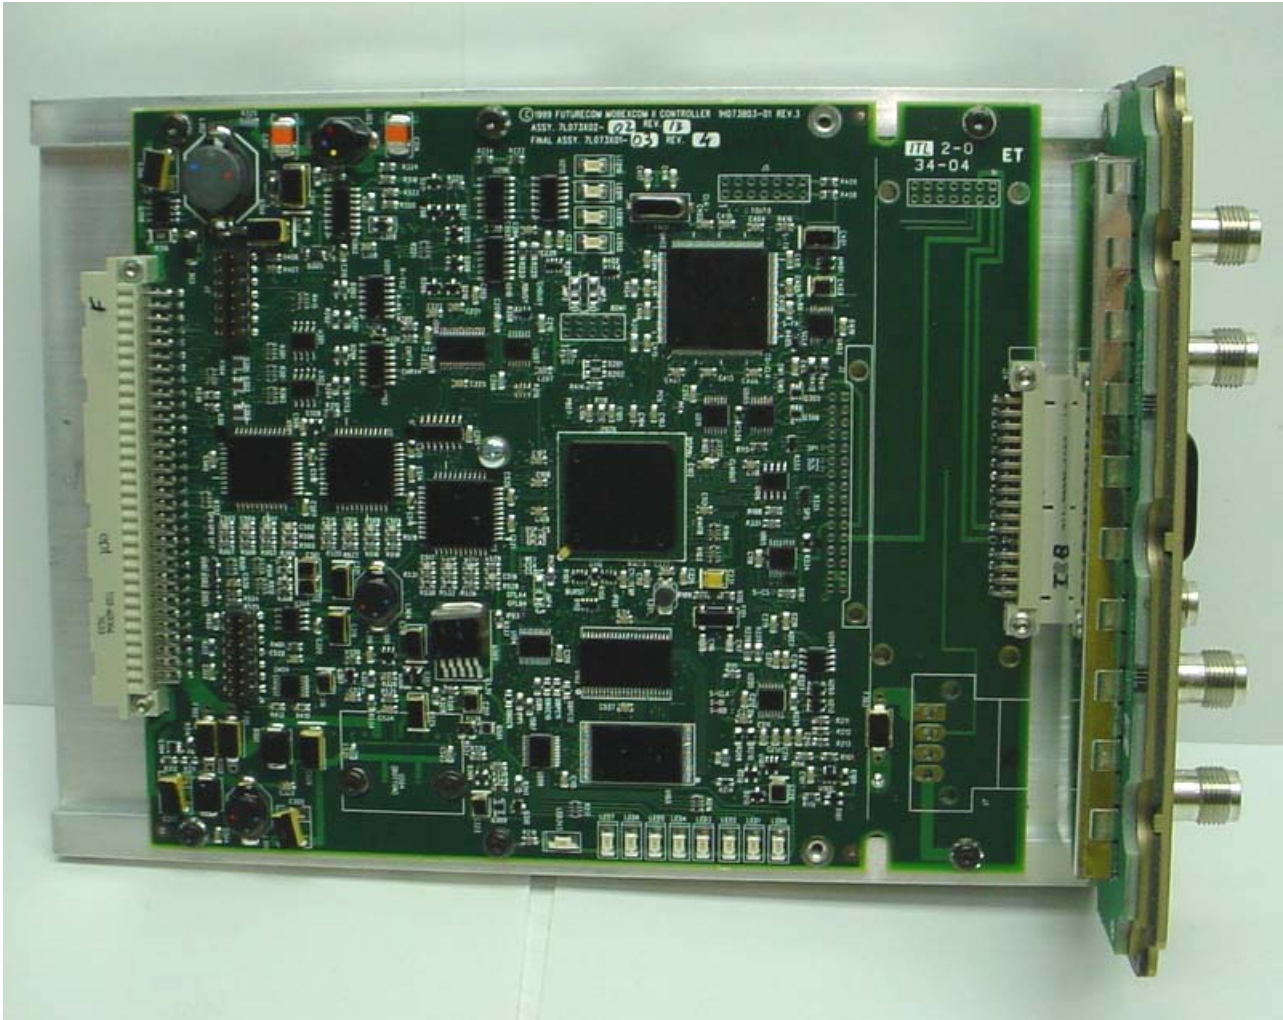

ANNEX 3 – INTERNAL PHOTOGRAPHS

**Futurecom Systems Group Inc.
Vehicular Repeater, Model MOBEXCOM DVRS VHF
FCC ID: LO6-DVRSVHF
IC: 2098B-DVRSVHF**

ANNEX 3 – INTERNAL PHOTOGRAPHS

Futurecom Systems Group Inc.
Vehicular Repeater, Model MOBEXCOM DVRS VHF
FCC ID: LO6-DVRSVHF
IC: 2098B-DVRSVHF

ANNEX 3 – INTERNAL PHOTOGRAPHS

**Futurecom Systems Group Inc.
Vehicular Repeater, Model MOBEXCOM DVRS VHF
FCC ID: LO6-DVRSVHF
IC: 2098B-DVRSVHF**

ANNEX 3 – INTERNAL PHOTOGRAPHS

ANNEX 3 – INTERNAL PHOTOGRAPHS

Futurecom Systems Group Inc.
Vehicular Repeater, Model MOBEXCOM DVRS VHF
FCC ID: LO6-DVRSVHF
IC: 2098B-DVRSVHF

ANNEX 3 – INTERNAL PHOTOGRAPHS

Futurecom Systems Group Inc.
Vehicular Repeater, Model MOBEXCOM DVRS VHF
FCC ID: LO6-DVRSVHF
IC: 2098B-DVRSVHF

ANNEX 3 – INTERNAL PHOTOGRAPHS

Futurecom Systems Group Inc.
Vehicular Repeater, Model MOBEXCOM DVRS VHF
FCC ID: LO6-DVRSVHF
IC: 2098B-DVRSVHF

ANNEX 3 – INTERNAL PHOTOGRAPHS

Futurecom Systems Group Inc.
Vehicular Repeater, Model MOBEXCOM DVRS VHF
FCC ID: LO6-DVRSVHF
IC: 2098B-DVRSVHF