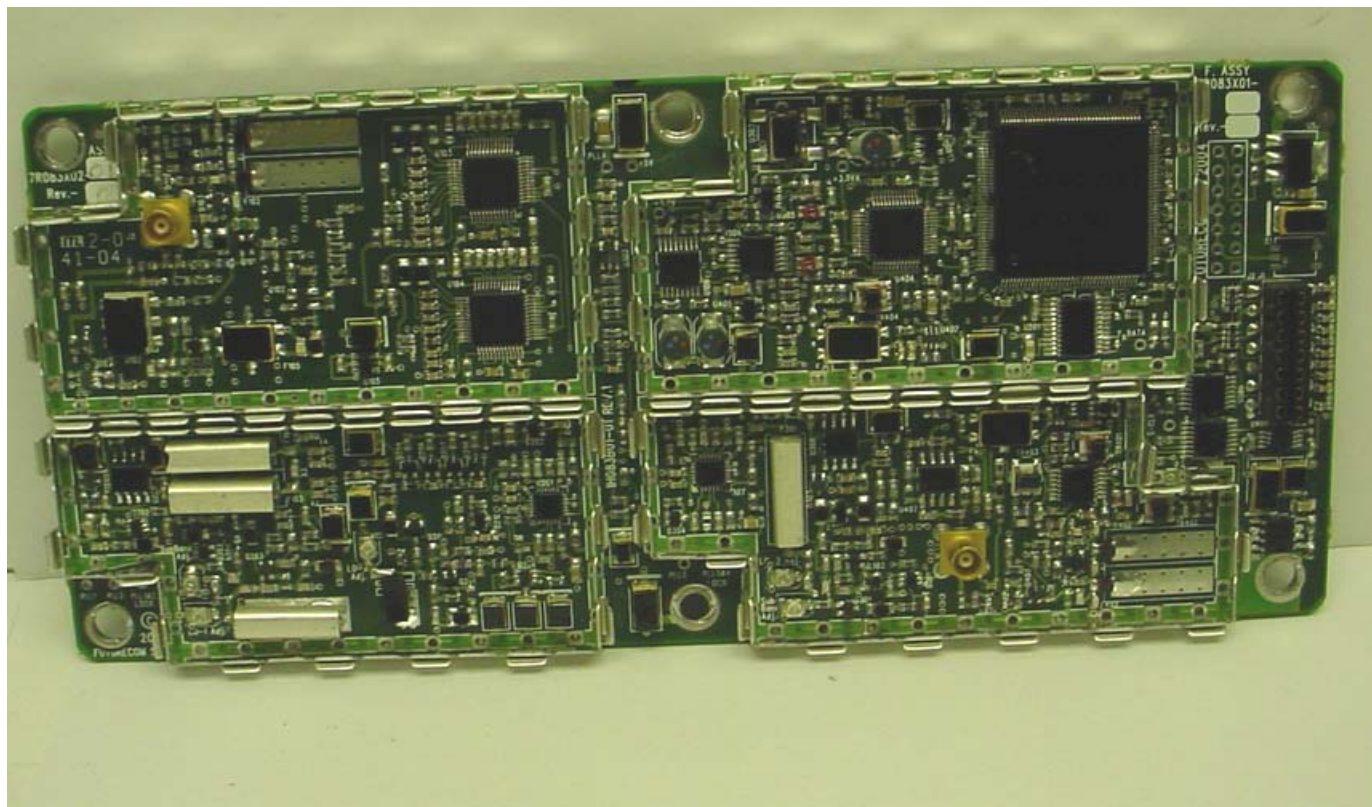

ANNEX 3 – INTERNAL PHOTOGRAPHS

**Futurecom Systems Group Inc.
Vehicular Repeater, Model MOBEXCOM DVRS VHF
FCC ID: LO6-DVRSVHF
IC: 2098B-DVRSVHF**

ANNEX 3 – INTERNAL PHOTOGRAPHS

Futurecom Systems Group Inc.
Vehicular Repeater, Model MOBEXCOM DVRS VHF
FCC ID: LO6-DVRSVHF
IC: 2098B-DVRSVHF

ANNEX 3 – INTERNAL PHOTOGRAPHS

**Futurecom Systems Group Inc.
Vehicular Repeater, Model MOBEXCOM DVRS VHF
FCC ID: LO6-DVRSVHF
IC: 2098B-DVRSVHF**

ANNEX 3 – INTERNAL PHOTOGRAPHS

ANNEX 3 – INTERNAL PHOTOGRAPHS

Futurecom Systems Group Inc.
Vehicular Repeater, Model MOBEXCOM DVRS VHF
FCC ID: LO6-DVRSVHF
IC: 2098B-DVRSVHF

ANNEX 3 – INTERNAL PHOTOGRAPHS

Futurecom Systems Group Inc.
Vehicular Repeater, Model MOBEXCOM DVRS VHF
FCC ID: LO6-DVRSVHF
IC: 2098B-DVRSVHF

ANNEX 3 – INTERNAL PHOTOGRAPHS

Futurecom Systems Group Inc.
Vehicular Repeater, Model MOBEXCOM DVRS VHF
FCC ID: LO6-DVRSVHF
IC: 2098B-DVRSVHF

ANNEX 3 – INTERNAL PHOTOGRAPHS

Futurecom Systems Group Inc.
Vehicular Repeater, Model MOBEXCOM DVRS VHF
FCC ID: LO6-DVRSVHF
IC: 2098B-DVRSVHF