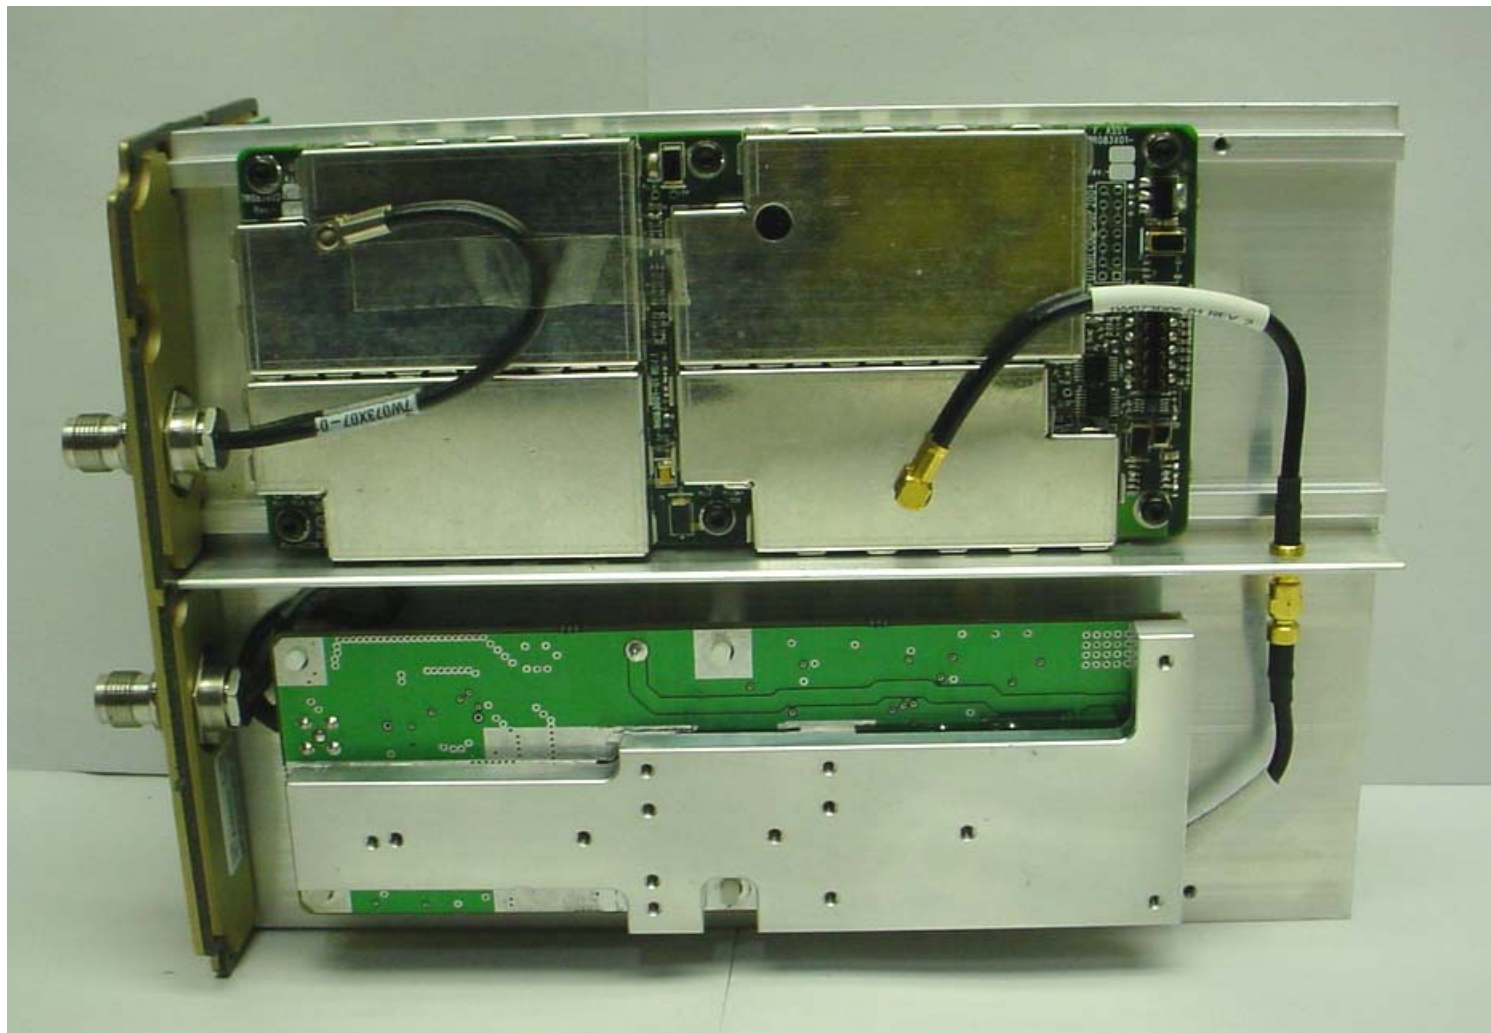

ANNEX 3 – INTERNAL PHOTOGRAPHS

**Futurecom Systems Group Inc.
Vehicular Repeater, Model MOBEXCOM DVRS VHF
FCC ID: LO6-DVRSVHF
IC: 2098B-DVRSVHF**

ANNEX 3 – INTERNAL PHOTOGRAPHS

Futurecom Systems Group Inc.
Vehicular Repeater, Model MOBEXCOM DVRS VHF
FCC ID: LO6-DVRSVHF
IC: 2098B-DVRSVHF

ANNEX 3 – INTERNAL PHOTOGRAPHS

**Futurecom Systems Group Inc.
Vehicular Repeater, Model MOBEXCOM DVRS VHF
FCC ID: LO6-DVRSVHF
IC: 2098B-DVRSVHF**

ANNEX 3 – INTERNAL PHOTOGRAPHS

ANNEX 3 – INTERNAL PHOTOGRAPHS

Futurecom Systems Group Inc.
Vehicular Repeater, Model MOBEXCOM DVRS VHF
FCC ID: LO6-DVRSVHF
IC: 2098B-DVRSVHF

ANNEX 3 – INTERNAL PHOTOGRAPHS

Futurecom Systems Group Inc.
Vehicular Repeater, Model MOBEXCOM DVRS VHF
FCC ID: LO6-DVRSVHF
IC: 2098B-DVRSVHF

ANNEX 3 – INTERNAL PHOTOGRAPHS

Futurecom Systems Group Inc.
Vehicular Repeater, Model MOBEXCOM DVRS VHF
FCC ID: LO6-DVRSVHF
IC: 2098B-DVRSVHF

ANNEX 3 – INTERNAL PHOTOGRAPHS

Futurecom Systems Group Inc.
Vehicular Repeater, Model MOBEXCOM DVRS VHF
FCC ID: LO6-DVRSVHF
IC: 2098B-DVRSVHF