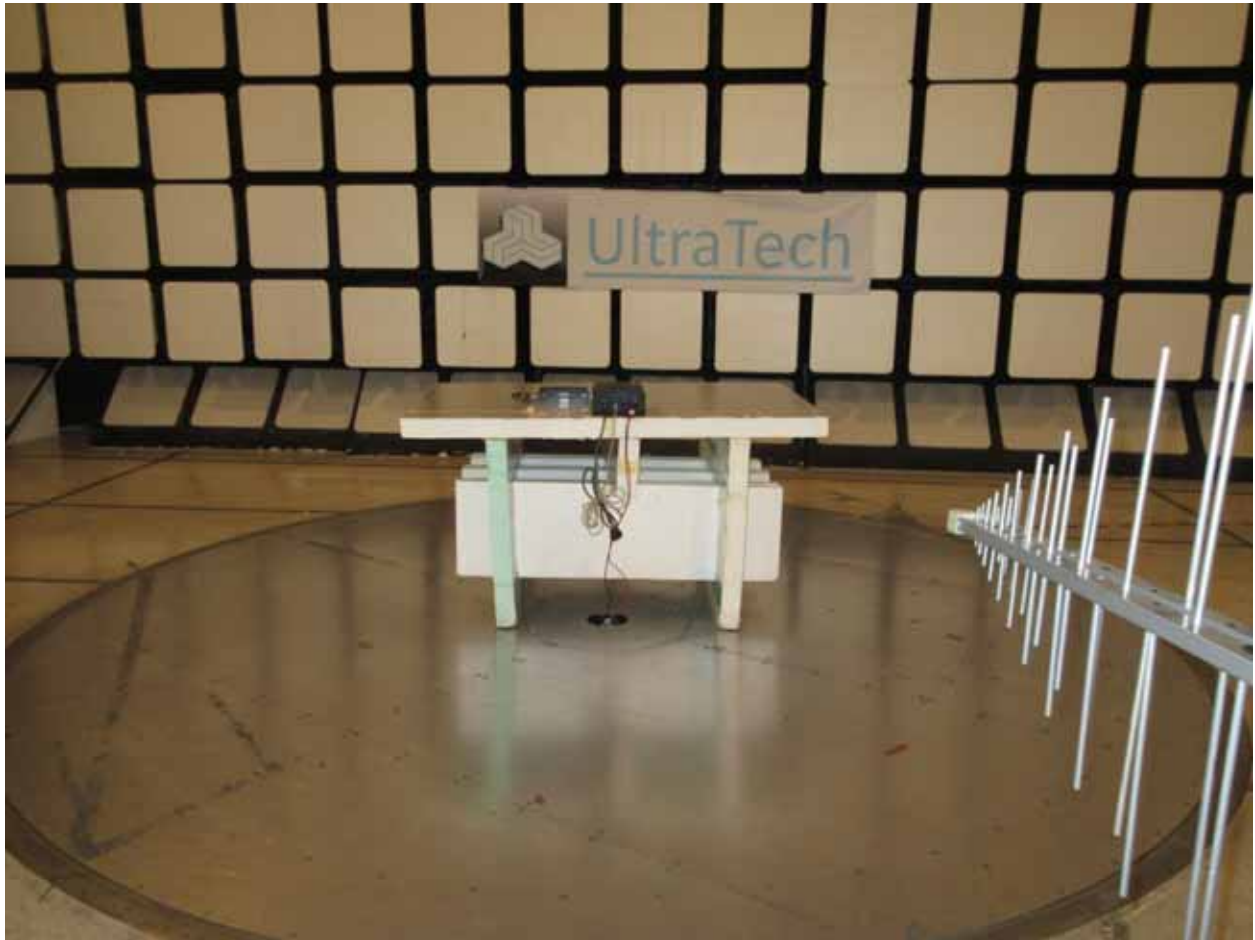

ANNEX TEST SETUP PHOTOS

**Radiated Emissions at 30-6000 MHz**

Future Systems Group, ULC  
DVRS Vehicular Repeater  
FCC ID: LO6-DVRSVHF  
IC: 2098B-DVRSVHF

ANNEX TEST SETUP PHOTOS

**Radiated Emissions at 3m, above 1 GHz**

Future Systems Group, ULC  
DVRS Vehicular Repeater  
FCC ID: LO6-DVRSVHF  
IC: 2098B-DVRSVHF

ANNEX TEST SETUP PHOTOS

**Radiated Emissions at 3m**

Future Systems Group, ULC  
DVRS Vehicular Repeater  
FCC ID: LO6-DVRSVHF  
IC: 2098B-DVRSVHF