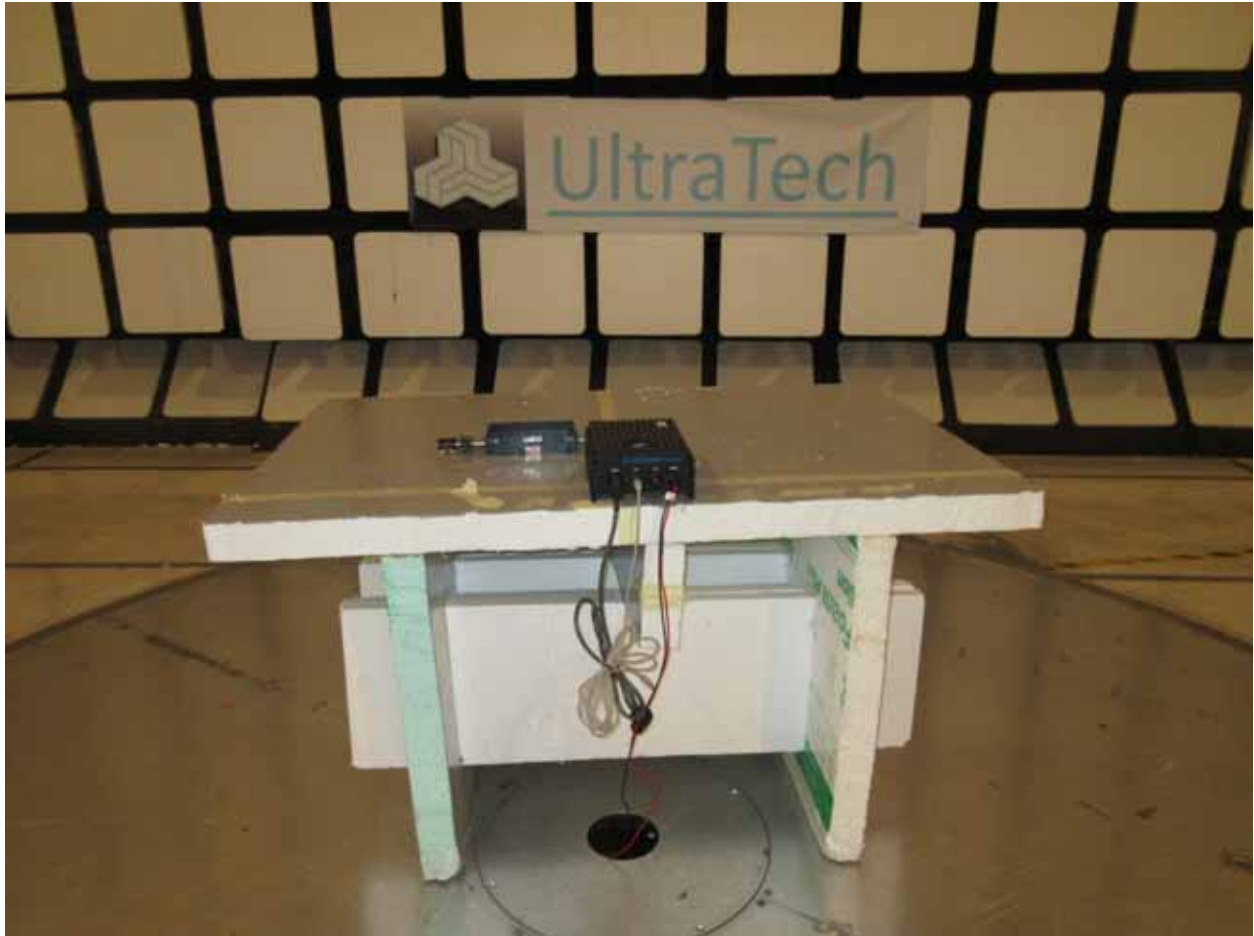

ANNEX TEST SETUP PHOTOS

**Radiated Emissions at 30-6000 MHz**

Future Systems Group, ULC  
DVRS Vehicular Repeater  
FCC ID: LO6-DVRSVHF  
IC: 2098B-DVRSVHF

ANNEX TEST SETUP PHOTOS

**Radiated Emissions at 3m, above 1 GHz**

Future Systems Group, ULC  
DVRS Vehicular Repeater  
FCC ID: LO6-DVRSVHF  
IC: 2098B-DVRSVHF

ANNEX TEST SETUP PHOTOS

**Radiated Emissions at 3m**

Future Systems Group, ULC  
DVRS Vehicular Repeater  
FCC ID: LO6-DVRSVHF  
IC: 2098B-DVRSVHF