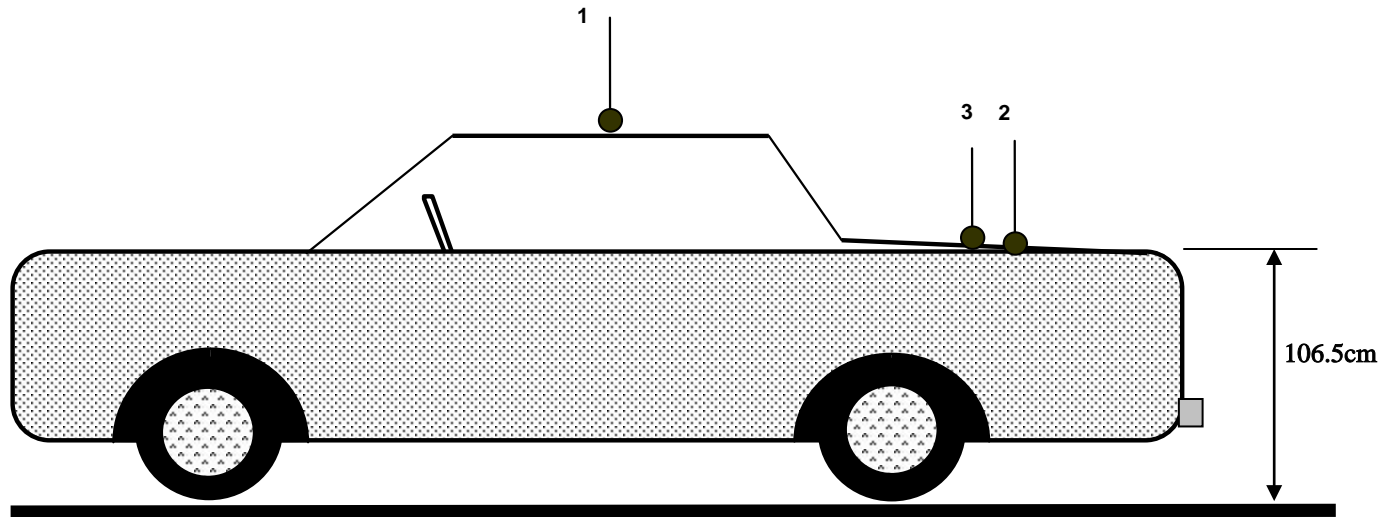

### Appendix A - Antenna Locations and Test Distances

- 1 - Roof (45cm from center)
- 2 - Trunk (center)
- 3 - Trunk (85cm from back of the back seat)

Bystander Antenna mounting and test locations

**Notes:**

- 1) Antenna location A1: APX7500 antenna mounting location(s) for Bystander and Passenger testing
- 2) Antenna location A2: DVR antenna mounting location for Bystander testing
- 3) Antenna location A3: DVR antenna mounting location for Passenger testing
- 4) Bystander test location #2 (BS2): Center point of the By-stander test location #1 and test location #3, which is by 88cm.
- 5) Bystander test location #3 (BS3): 90 degree angle from the trunk mount antenna
- 6) Bystander test location #4 (BS4): 45 degree angle from the trunk mount antenna
- 7) Assessments were performed at each test position for each of the offered antennas
- 8) Bystander positions (1-5) are 90cm from the vehicle body.
- 9) Total distance between bystander position 1 and roof mount antenna is 141cm
- 10) Total distance between bystander position 5 and trunk mount antenna is 131cm
- 11) Total distance between trunk mount antenna and rear passenger is 85cm

Seat scan areas  
(Applicable to both front and back seats)

Meter - Probe

 Probe diameter is 5.5cm