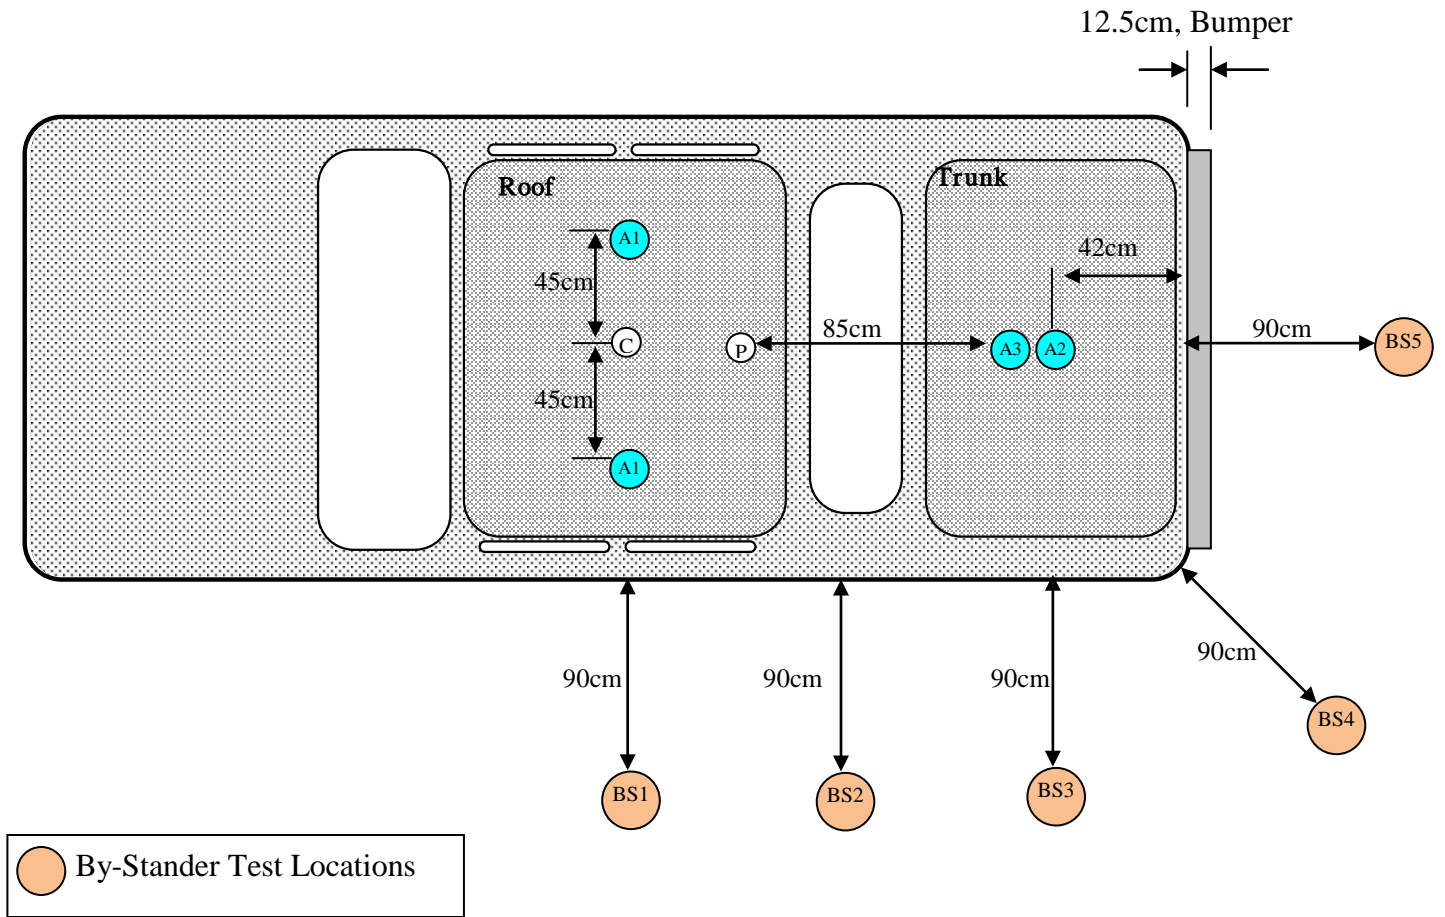

### Appendix A - Antenna Locations and Test Distances

- 1 - Roof (45cm from center)
- 2 - Trunk (center)
- 3 - Trunk (85cm from back of the back seat)

Bystander Antenna mounting and test locations

**Notes:**

- 1) Antenna location A1: APX7500 antenna mounting location(s) for Bystander and Passenger testing
- 2) Antenna location A2: DVR antenna mounting location for Bystander testing
- 3) Antenna location A3: DVR antenna mounting location for Passenger testing
- 4) Bystander test location #2 (BS2): Center point of the By-stander test location #1 and test location #3, which is by 88cm.
- 5) Bystander test location #3 (BS3): 90 degree angle from the trunk mount antenna
- 6) Bystander test location #4 (BS4): 45 degree angle from the trunk mount antenna
- 7) Assessments were performed at each test position for each of the offered antennas
- 8) Bystander positions (1-5) are 90cm from the vehicle body.
- 9) Total distance between bystander position 1 and roof mount antenna is 141cm
- 10) Total distance between bystander position 5 and trunk mount antenna is 131cm
- 11) Total distance between trunk mount antenna and rear passenger is 85cm

Seat scan areas  
(Applicable to both front and back seats)

Meter - Probe

 Probe diameter is 5.5cm