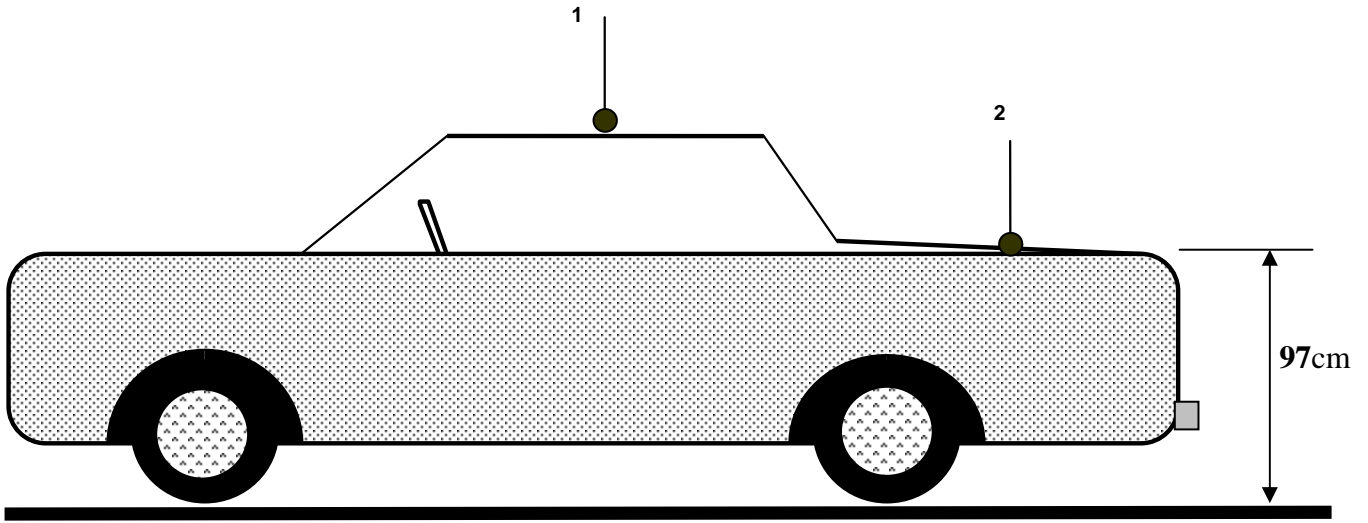

Illustration of Antenna Locations and Test Distances

1 - Roof (center)
2 - Trunk (center)

Notes

- 1) Assessments were performed at each test position for each offered antenna
- 2) By-stander positions (1-5) are 90cm from the vehicle body
- 3) By-stander position 2 is located at the mid point between the two antennas
- 4) Total distance between by-stander position 1 and roof mount antenna is 180cm
- 5) Total distance between by-stander position 5 and trunk mount antenna is 119.5cm
- 6) Total distance between trunk mount antenna and rear passenger is 85cm