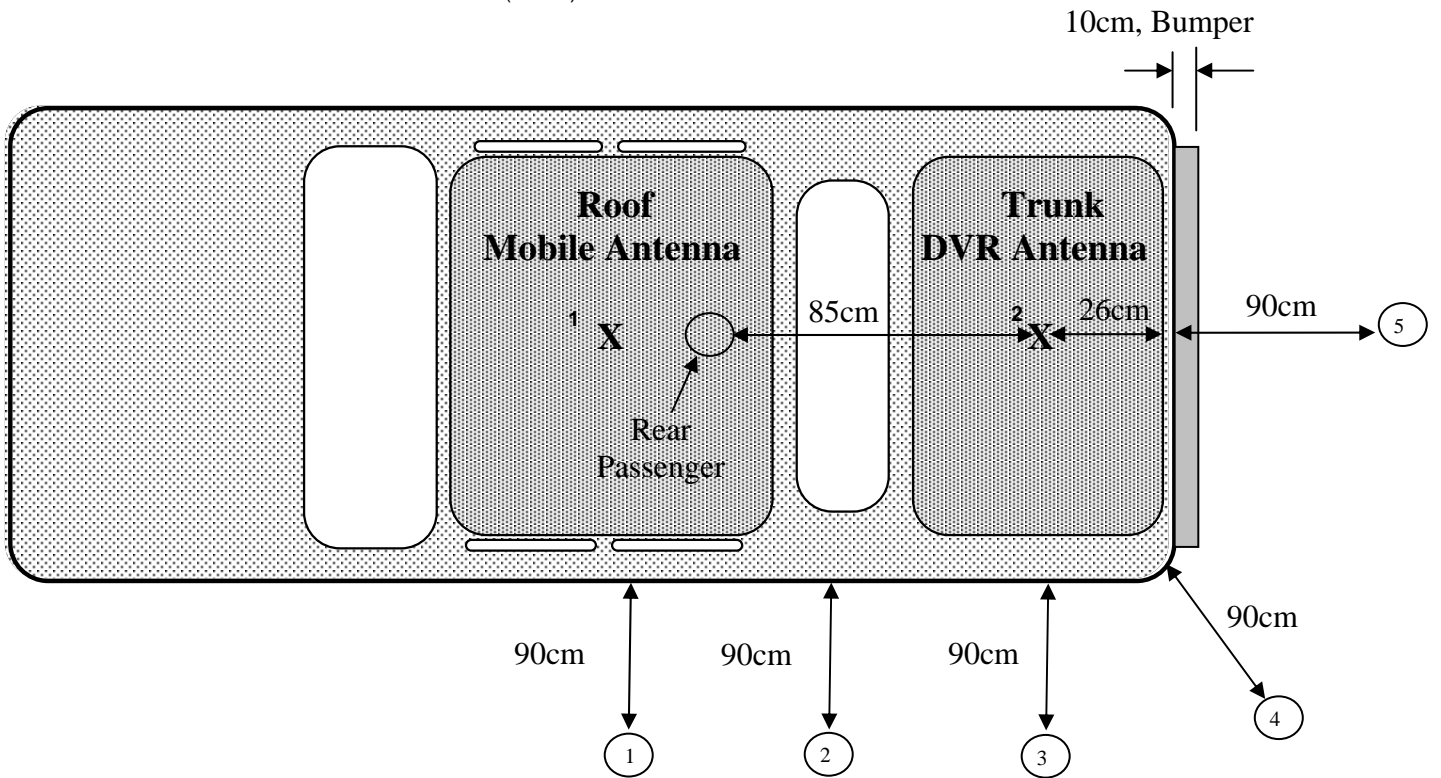

Illustration of Antenna Locations and Test Distances

1 - Roof (center)
2 - Trunk (center)

Notes

- 1) Assessments were performed at each test position for each offered antenna
- 2) By-stander positions (1-5) are 90cm from the vehicle body
- 3) By-stander position 2 is located at the mid point between the two antennas
- 4) Total distance between by-stander position 1 and roof mount antenna is 180cm
- 5) Total distance between by-stander position 5 and trunk mount antenna is 119.5cm
- 6) Total distance between trunk mount antenna and rear passenger is 85cm