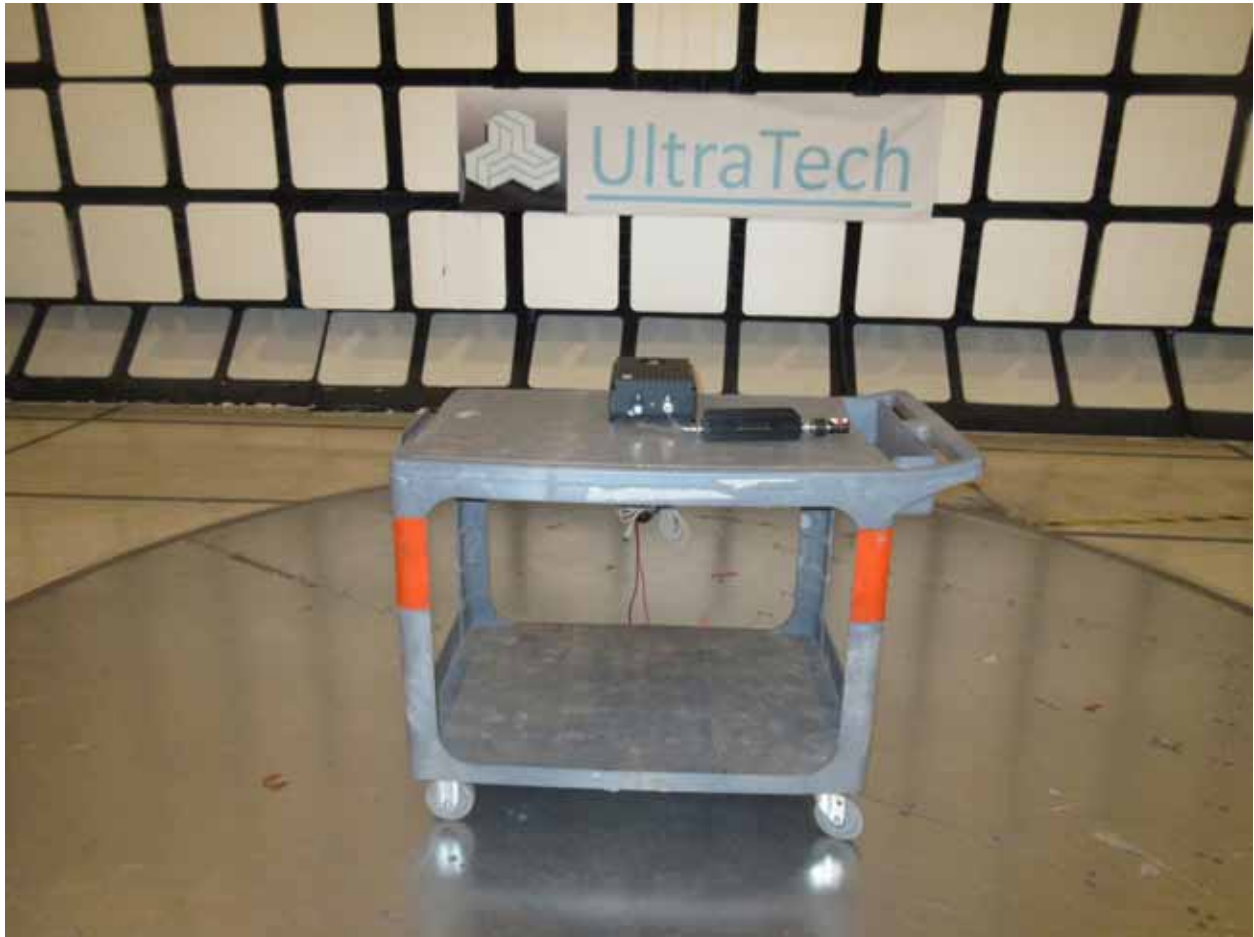

ANNEX TEST SETUP PHOTOS

Radiated Emissions

Future Systems Group, ULC
DVRS Vehicular Repeater
Model: DVR-LX UHF
FCC ID: LO6-DVRSUHF
IC: 2098B-DVRSUHF