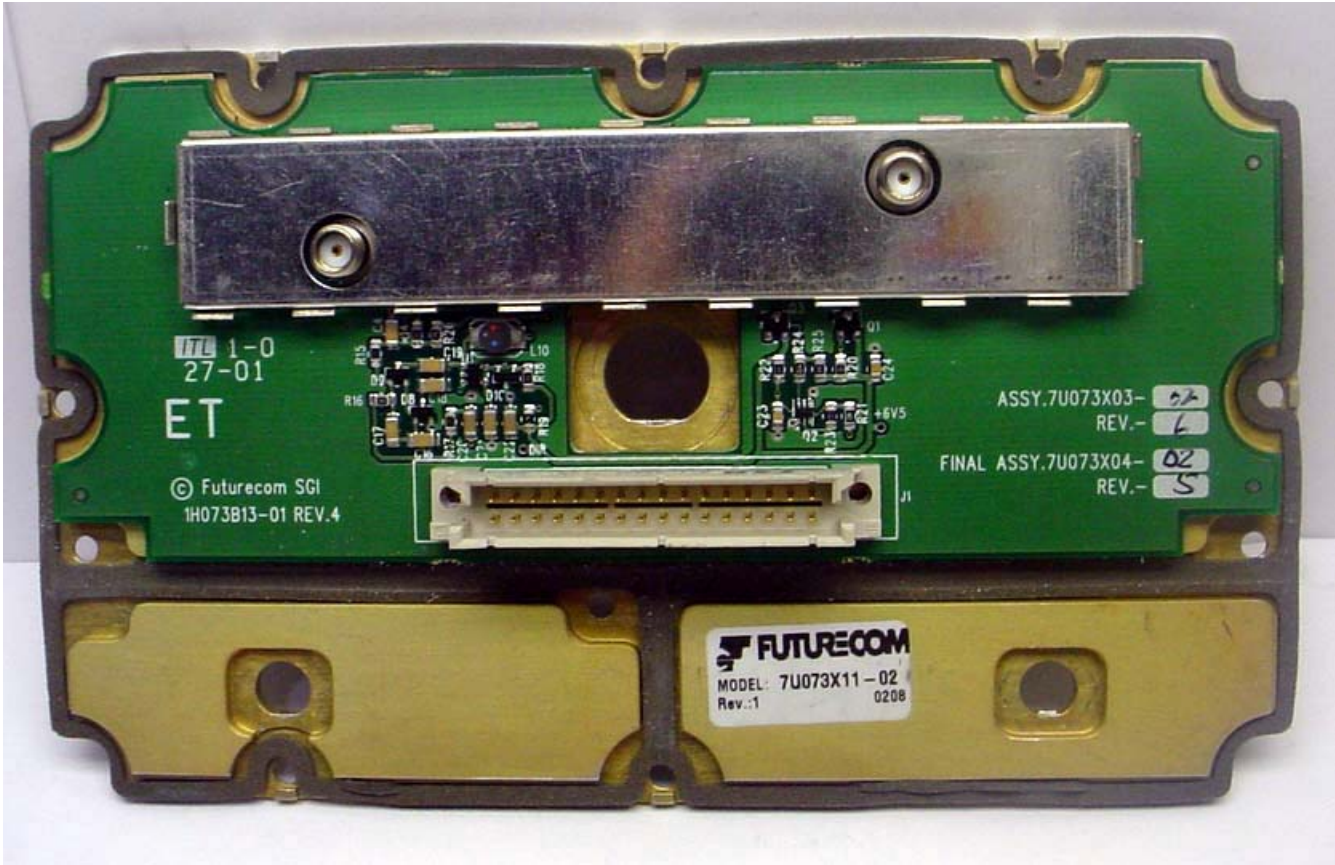

ANNEX 3 – INTERNAL PHOTOGRAPHS

ANNEX 3 – INTERNAL PHOTOGRAPHS

Futurecom Systems Group Inc.
Vehicular Repeater, Model MOBEXCOM DVRS UHF
FCC ID: LO6-DVRSUHF
IC: 2098B-DVRSUHF

ANNEX 3 – INTERNAL PHOTOGRAPHS

**Futurecom Systems Group Inc.
Vehicular Repeater, Model MOBEXCOM DVRS UHF
FCC ID: LO6-DVRSUHF
IC: 2098B-DVRSUHF**

ANNEX 3 – INTERNAL PHOTOGRAPHS

Futurecom Systems Group Inc.
Vehicular Repeater, Model MOBEXCOM DVRS UHF
FCC ID: LO6-DVRSUHF
IC: 2098B-DVRSUHF

ANNEX 3 – INTERNAL PHOTOGRAPHS

Futurecom Systems Group Inc.
Vehicular Repeater, Model MOBEXCOM DVRS UHF
FCC ID: LO6-DVRSUHF
IC: 2098B-DVRSUHF

ANNEX 3 – INTERNAL PHOTOGRAPHS

Futurecom Systems Group Inc.
Vehicular Repeater, Model MOBEXCOM DVRS UHF
FCC ID: LO6-DVRSUHF
IC: 2098B-DVRSUHF

ANNEX 3 – INTERNAL PHOTOGRAPHS

**Futurecom Systems Group Inc.
Vehicular Repeater, Model MOBEXCOM DVRS UHF
FCC ID: LO6-DVRSUHF
IC: 2098B-DVRSUHF**

ANNEX 3 – INTERNAL PHOTOGRAPHS

Futurecom Systems Group Inc.
Vehicular Repeater, Model MOBEXCOM DVRS UHF
FCC ID: LO6-DVRSUHF
IC: 2098B-DVRSUHF