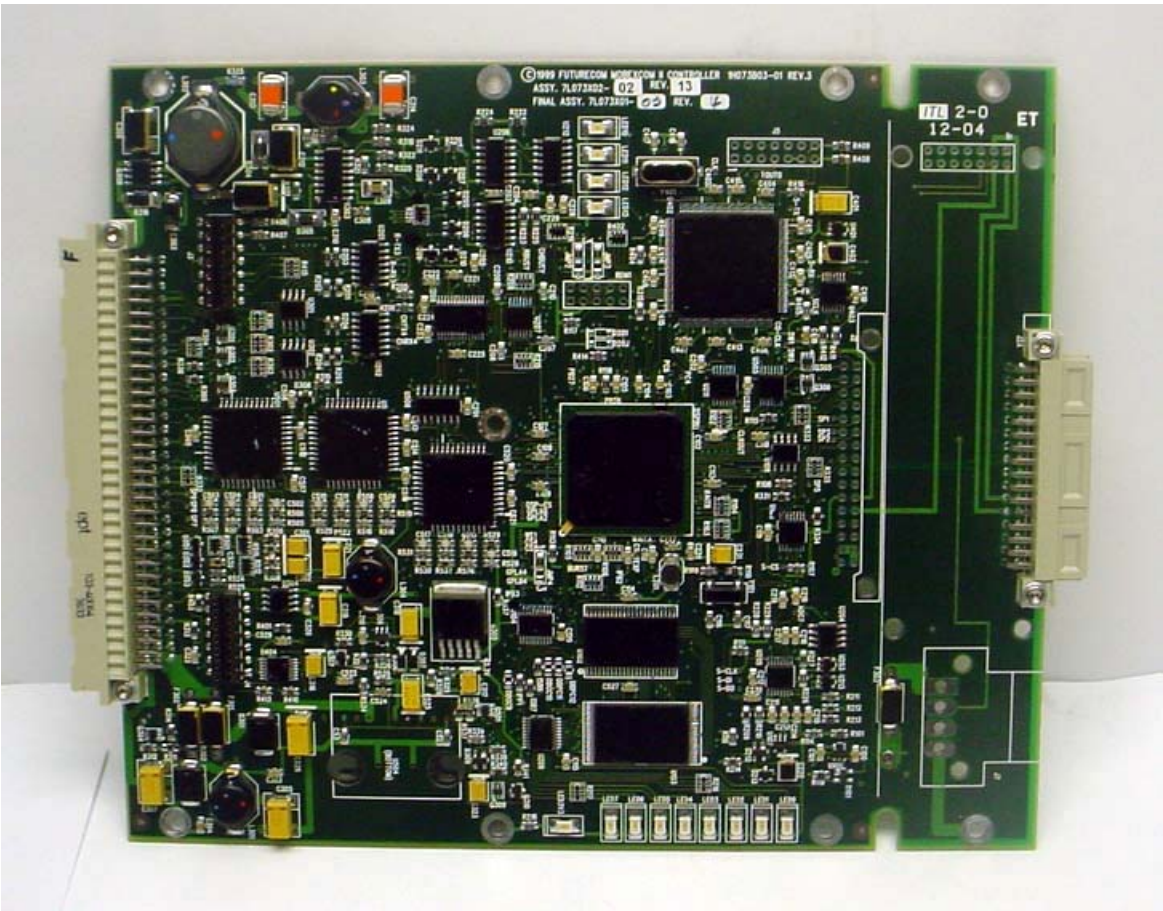

**Futurecom Systems Group Inc.
Vehicular Repeater, Model MOBEXCOM DVRS UHF
FCC ID: LO6-DVRSUHF
IC: 2098B-DVRSUHF**

ANNEX 3 – INTERNAL PHOTOGRAPHS

Futurecom Systems Group Inc.
Vehicular Repeater, Model MOBEXCOM DVRS UHF
FCC ID: LO6-DVRSUHF
IC: 2098B-DVRSUHF

ANNEX 3 – INTERNAL PHOTOGRAPHS

Futurecom Systems Group Inc.
Vehicular Repeater, Model MOBEXCOM DVRS UHF
FCC ID: LO6-DVRSUHF
IC: 2098B-DVRSUHF

ANNEX 3 – INTERNAL PHOTOGRAPHS

Futurecom Systems Group Inc.
Vehicular Repeater, Model MOBEXCOM DVRS UHF
FCC ID: LO6-DVRSUHF
IC: 2098B-DVRSUHF

ANNEX 3 – INTERNAL PHOTOGRAPHS

**Futurecom Systems Group Inc.
Vehicular Repeater, Model MOBEXCOM DVRS UHF
FCC ID: LO6-DVRSUHF
IC: 2098B-DVRSUHF**

ANNEX 3 – INTERNAL PHOTOGRAPHS

Futurecom Systems Group Inc.
Vehicular Repeater, Model MOBEXCOM DVRS UHF
FCC ID: LO6-DVRSUHF
IC: 2098B-DVRSUHF