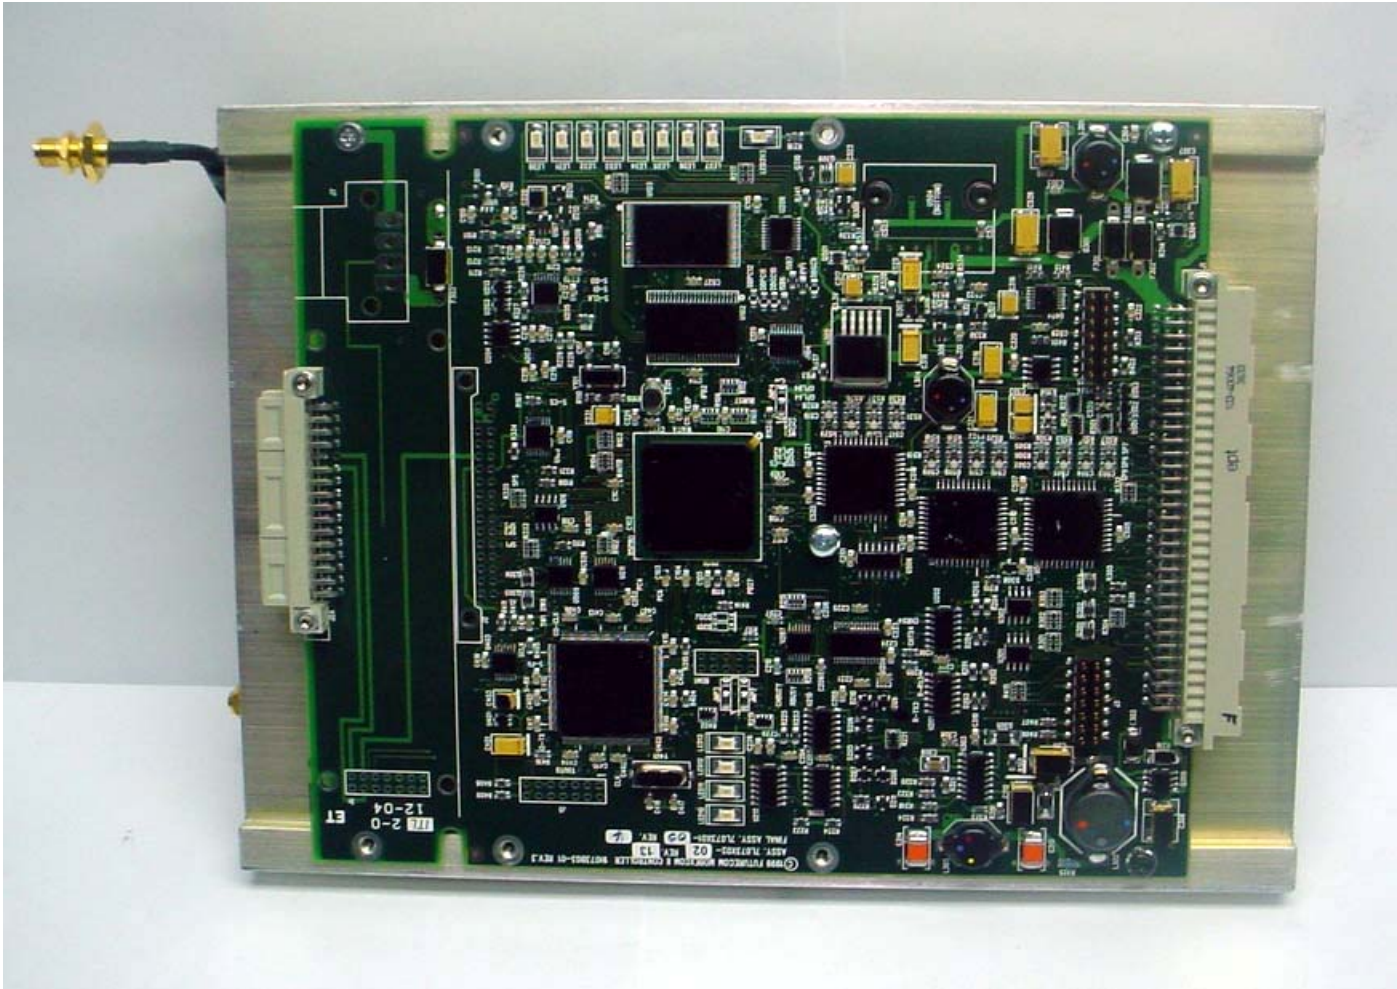

**Futurecom Systems Group Inc.
Vehicular Repeater, Model MOBEXCOM DVRS UHF
FCC ID: LO6-DVRSUHF
IC: 2098B-DVRSUHF**

ANNEX 3 – INTERNAL PHOTOGRAPHS

Futurecom Systems Group Inc.
Vehicular Repeater, Model MOBEXCOM DVRS UHF
FCC ID: LO6-DVRSUHF
IC: 2098B-DVRSUHF

ANNEX 3 – INTERNAL PHOTOGRAPHS

Futurecom Systems Group Inc.
Vehicular Repeater, Model MOBEXCOM DVRS UHF
FCC ID: LO6-DVRSUHF
IC: 2098B-DVRSUHF

ANNEX 3 – INTERNAL PHOTOGRAPHS

Futurecom Systems Group Inc.
Vehicular Repeater, Model MOBEXCOM DVRS UHF
FCC ID: LO6-DVRSUHF
IC: 2098B-DVRSUHF

ANNEX 3 – INTERNAL PHOTOGRAPHS

**Futurecom Systems Group Inc.
Vehicular Repeater, Model MOBEXCOM DVRS UHF
FCC ID: LO6-DVRSUHF
IC: 2098B-DVRSUHF**

ANNEX 3 – INTERNAL PHOTOGRAPHS

Futurecom Systems Group Inc.
Vehicular Repeater, Model MOBEXCOM DVRS UHF
FCC ID: LO6-DVRSUHF
IC: 2098B-DVRSUHF