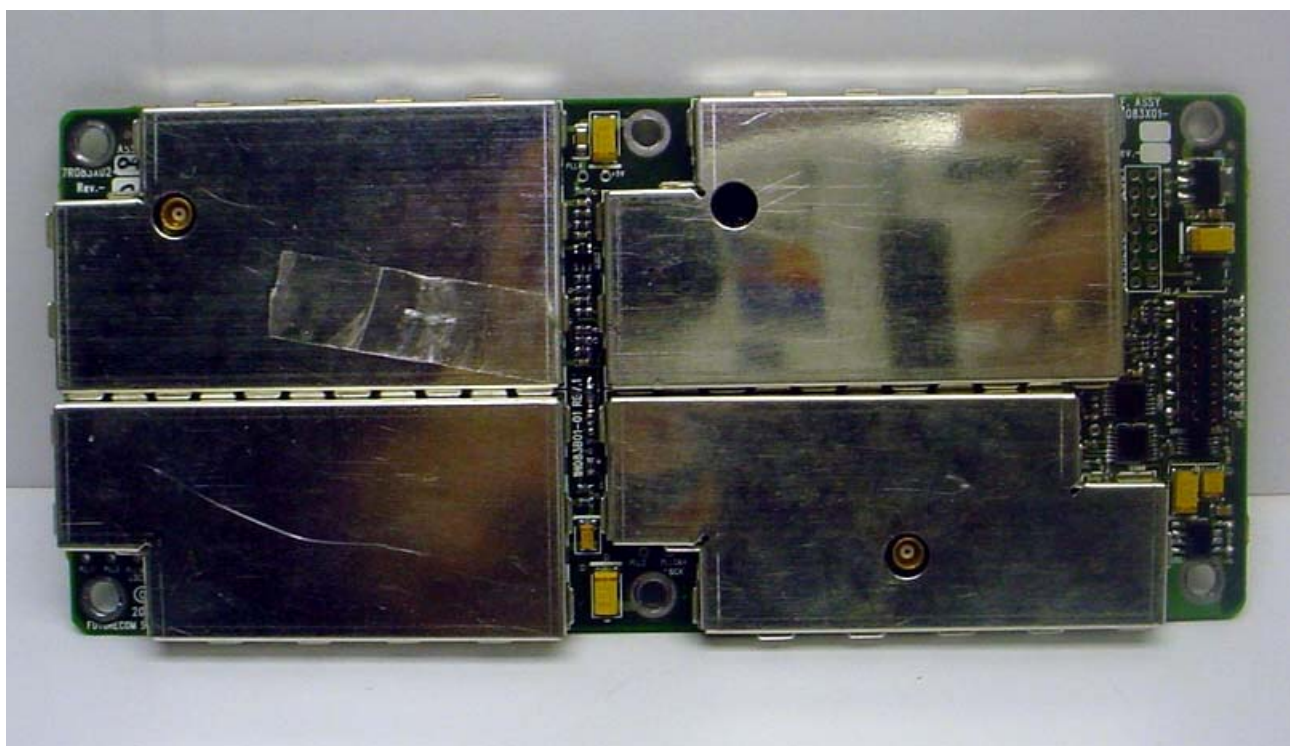

ANNEX 3 – INTERNAL PHOTOGRAPHS

**Futurecom Systems Group Inc.
Vehicular Repeater, Model MOBEXCOM DVRS UHF
FCC ID: LO6-DVRSUHF
IC: 2098B-DVRSUHF**

ANNEX 3 – INTERNAL PHOTOGRAPHS

Futurecom Systems Group Inc.
Vehicular Repeater, Model MOBEXCOM DVRS UHF
FCC ID: LO6-DVRSUHF
IC: 2098B-DVRSUHF

ANNEX 3 – INTERNAL PHOTOGRAPHS

Futurecom Systems Group Inc.
Vehicular Repeater, Model MOBEXCOM DVRS UHF
FCC ID: LO6-DVRSUHF
IC: 2098B-DVRSUHF

ANNEX 3 – INTERNAL PHOTOGRAPHS

Futurecom Systems Group Inc.
Vehicular Repeater, Model MOBEXCOM DVRS UHF
FCC ID: LO6-DVRSUHF
IC: 2098B-DVRSUHF