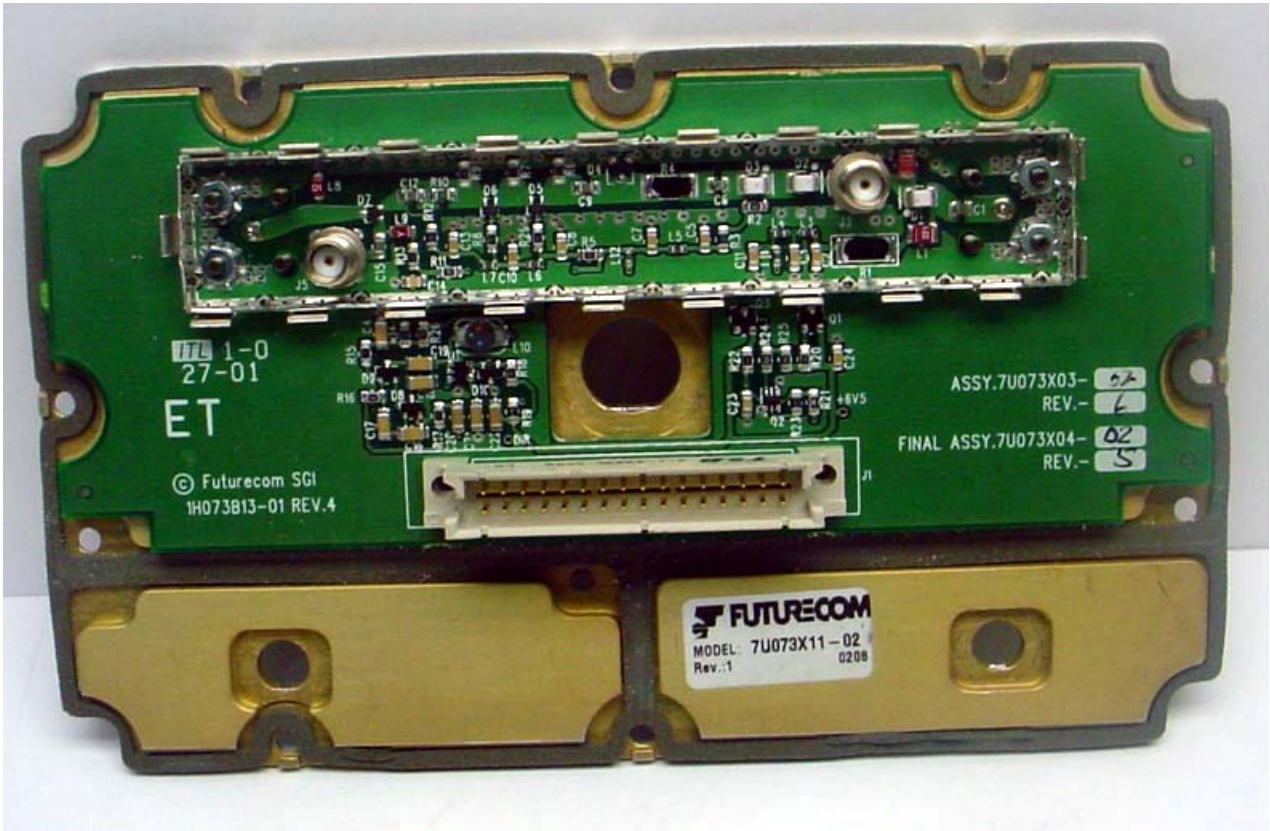

ANNEX 3 – INTERNAL PHOTOGRAPHS

ANNEX 3 – INTERNAL PHOTOGRAPHS

Futurecom Systems Group Inc.
Vehicular Repeater, Model MOBEXCOM DVRS UHF
FCC ID: LO6-DVRSUHF
IC: 2098B-DVRSUHF

ANNEX 3 – INTERNAL PHOTOGRAPHS

**Futurecom Systems Group Inc.
Vehicular Repeater, Model MOBEXCOM DVRS UHF
FCC ID: LO6-DVRSUHF
IC: 2098B-DVRSUHF**

ANNEX 3 – INTERNAL PHOTOGRAPHS

Futurecom Systems Group Inc.
Vehicular Repeater, Model MOBEXCOM DVRS UHF
FCC ID: LO6-DVRSUHF
IC: 2098B-DVRSUHF

ANNEX 3 – INTERNAL PHOTOGRAPHS

Futurecom Systems Group Inc.
Vehicular Repeater, Model MOBEXCOM DVRS UHF
FCC ID: LO6-DVRSUHF
IC: 2098B-DVRSUHF

ANNEX 3 – INTERNAL PHOTOGRAPHS

Futurecom Systems Group Inc.
Vehicular Repeater, Model MOBEXCOM DVRS UHF
FCC ID: LO6-DVRSUHF
IC: 2098B-DVRSUHF

ANNEX 3 – INTERNAL PHOTOGRAPHS

**Futurecom Systems Group Inc.
Vehicular Repeater, Model MOBEXCOM DVRS UHF
FCC ID: LO6-DVRSUHF
IC: 2098B-DVRSUHF**

ANNEX 3 – INTERNAL PHOTOGRAPHS

Futurecom Systems Group Inc.
Vehicular Repeater, Model MOBEXCOM DVRS UHF
FCC ID: LO6-DVRSUHF
IC: 2098B-DVRSUHF