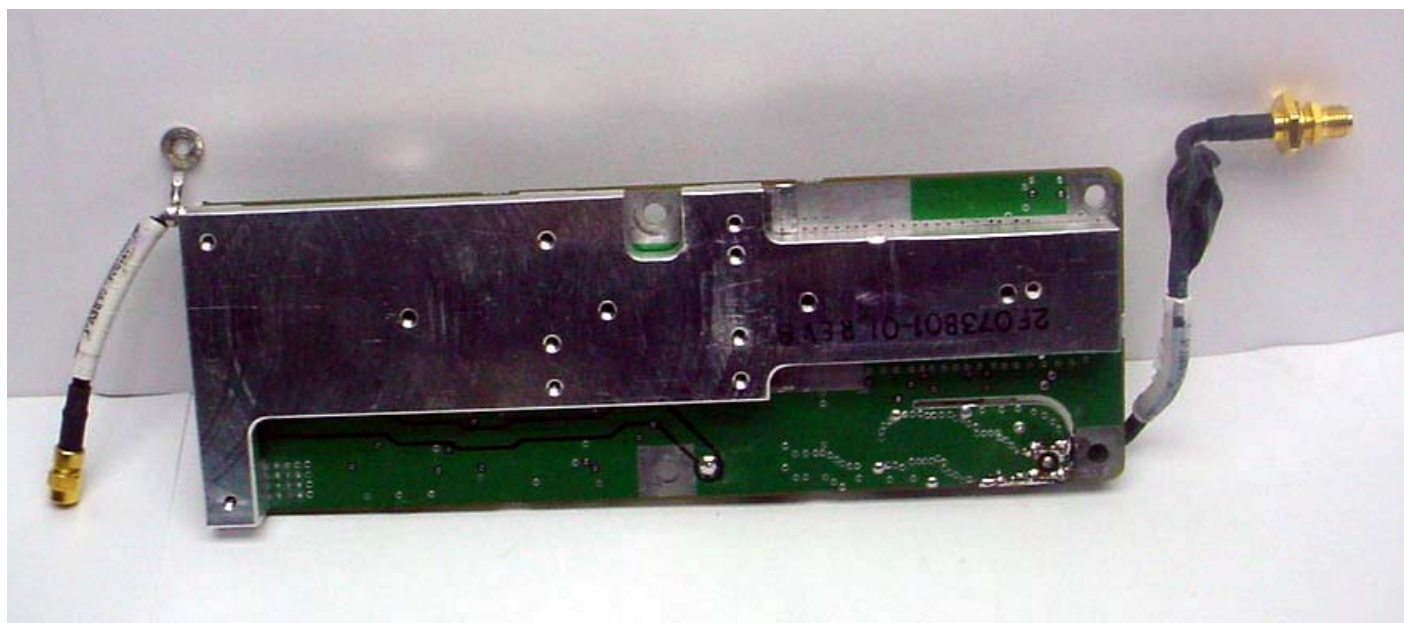

**Futurecom Systems Group Inc.
Vehicular Repeater, Model MOBEXCOM DVRS UHF
FCC ID: LO6-DVRSUHF
IC: 2098B-DVRSUHF**

ANNEX 3 – INTERNAL PHOTOGRAPHS

Futurecom Systems Group Inc.
Vehicular Repeater, Model MOBEXCOM DVRS UHF
FCC ID: LO6-DVRSUHF
IC: 2098B-DVRSUHF

ANNEX 3 – INTERNAL PHOTOGRAPHS

**Futurecom Systems Group Inc.
Vehicular Repeater, Model MOBEXCOM DVRS UHF
FCC ID: LO6-DVRSUHF
IC: 2098B-DVRSUHF**

ANNEX 3 – INTERNAL PHOTOGRAPHS

Futurecom Systems Group Inc.
Vehicular Repeater, Model MOBEXCOM DVRS UHF
FCC ID: LO6-DVRSUHF
IC: 2098B-DVRSUHF

ANNEX 3 – INTERNAL PHOTOGRAPHS

Futurecom Systems Group Inc.
Vehicular Repeater, Model MOBEXCOM DVRS UHF
FCC ID: LO6-DVRSUHF
IC: 2098B-DVRSUHF

ANNEX 3 – INTERNAL PHOTOGRAPHS

Futurecom Systems Group Inc.
Vehicular Repeater, Model MOBEXCOM DVRS UHF
FCC ID: LO6-DVRSUHF
IC: 2098B-DVRSUHF