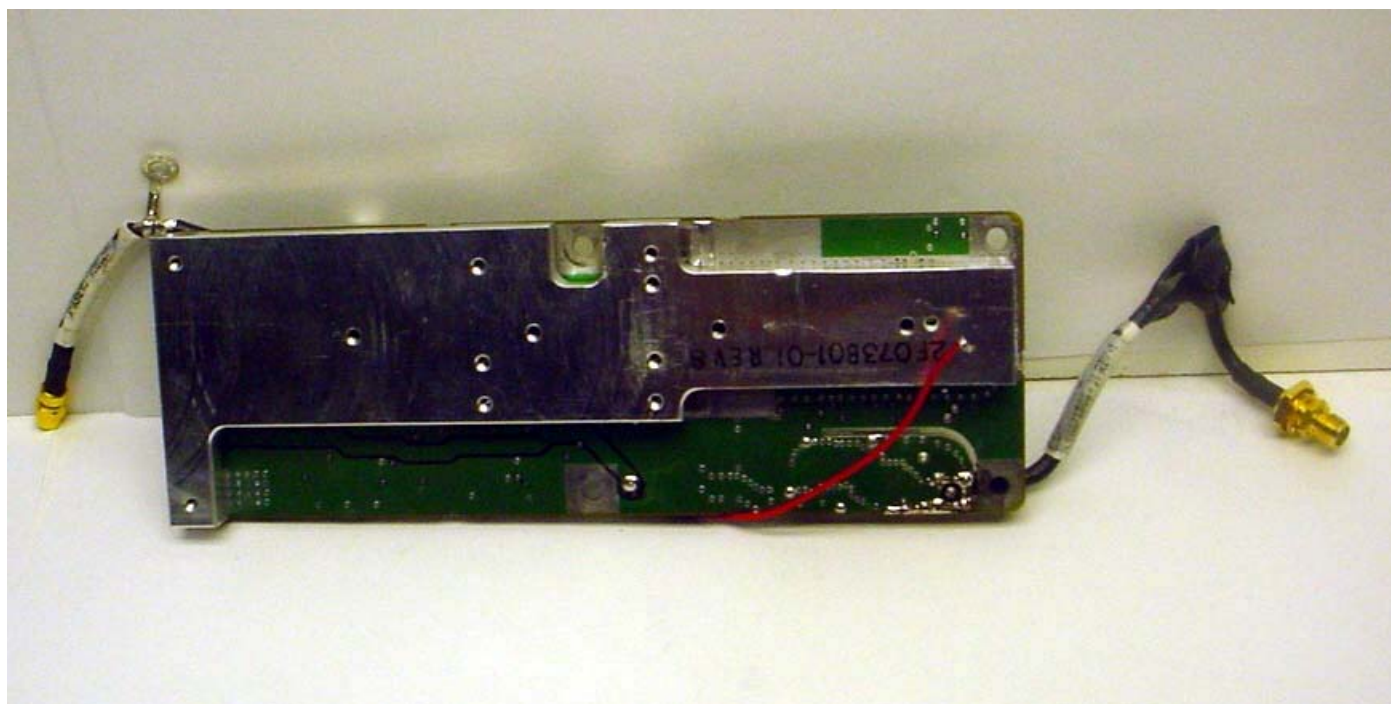

ANNEX 3 – INTERNAL PHOTOGRAPHS

**Futurecom Systems Group Inc.
Vehicular Repeater, Model MOBEXCOM DVRS UHF
FCC ID: LO6-DVRSUHF
IC: 2098B-DVRSUHF**

ANNEX 3 – INTERNAL PHOTOGRAPHS

Futurecom Systems Group Inc.
Vehicular Repeater, Model MOBEXCOM DVRS UHF
FCC ID: LO6-DVRSUHF
IC: 2098B-DVRSUHF

ANNEX 3 – INTERNAL PHOTOGRAPHS

Futurecom Systems Group Inc.
Vehicular Repeater, Model MOBEXCOM DVRS UHF
FCC ID: LO6-DVRSUHF
IC: 2098B-DVRSUHF

ANNEX 3 – INTERNAL PHOTOGRAPHS

Futurecom Systems Group Inc.
Vehicular Repeater, Model MOBEXCOM DVRS UHF
FCC ID: LO6-DVRSUHF
IC: 2098B-DVRSUHF