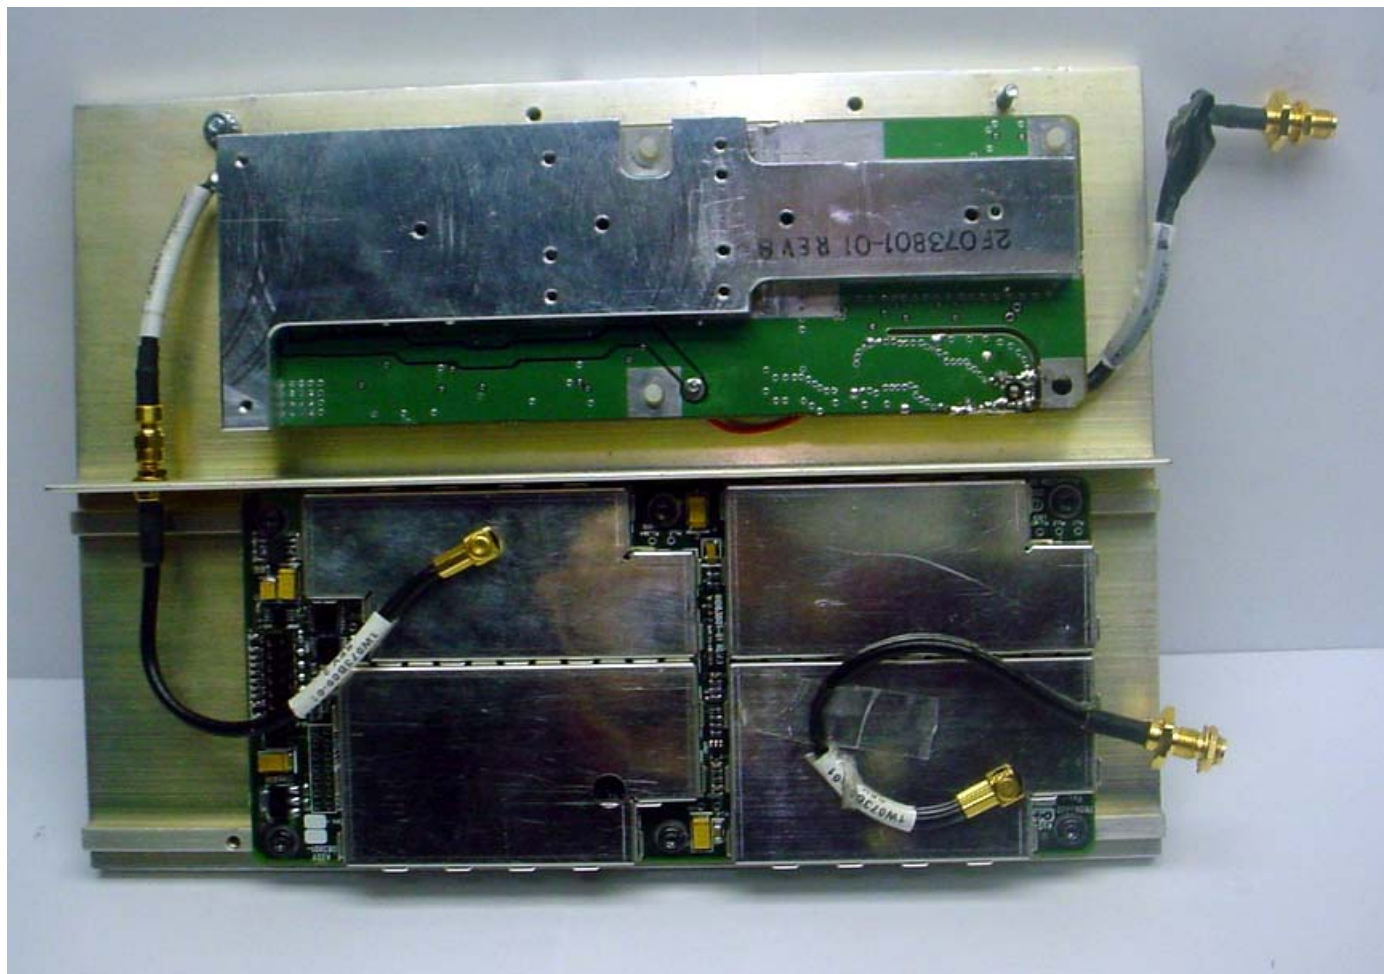

**Futurecom Systems Group Inc.
Vehicular Repeater, Model MOBEXCOM DVRS UHF
FCC ID: LO6-DVRSUHF
IC: 2098B-DVRSUHF**

ANNEX 3 – INTERNAL PHOTOGRAPHS

Futurecom Systems Group Inc.
Vehicular Repeater, Model MOBEXCOM DVRS UHF
FCC ID: LO6-DVRSUHF
IC: 2098B-DVRSUHF

ANNEX 3 – INTERNAL PHOTOGRAPHS

Futurecom Systems Group Inc.
Vehicular Repeater, Model MOBEXCOM DVRS UHF
FCC ID: LO6-DVRSUHF
IC: 2098B-DVRSUHF

ANNEX 3 – INTERNAL PHOTOGRAPHS

Futurecom Systems Group Inc.
Vehicular Repeater, Model MOBEXCOM DVRS UHF
FCC ID: LO6-DVRSUHF
IC: 2098B-DVRSUHF

ANNEX 3 – INTERNAL PHOTOGRAPHS

**Futurecom Systems Group Inc.
Vehicular Repeater, Model MOBEXCOM DVRS UHF
FCC ID: LO6-DVRSUHF
IC: 2098B-DVRSUHF**

ANNEX 3 – INTERNAL PHOTOGRAPHS

Futurecom Systems Group Inc.
Vehicular Repeater, Model MOBEXCOM DVRS UHF
FCC ID: LO6-DVRSUHF
IC: 2098B-DVRSUHF