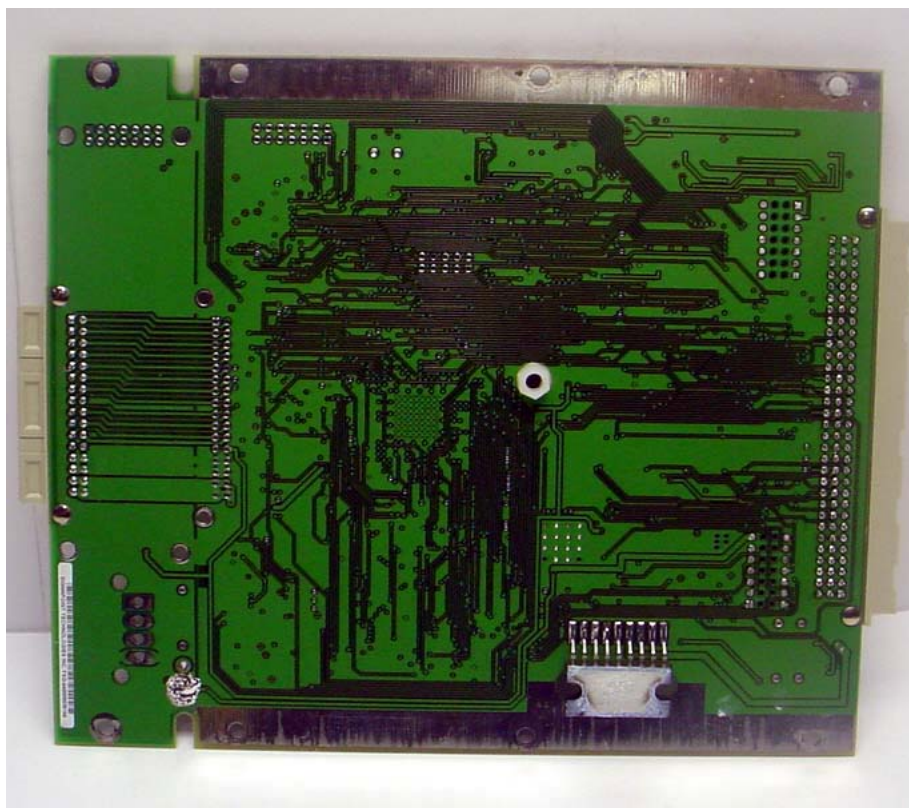

**Futurecom Systems Group Inc.
Vehicular Repeater, Model MOBEXCOM DVRS UHF
FCC ID: LO6-DVRSUHF
IC: 2098B-DVRSUHF**

ANNEX 3 – INTERNAL PHOTOGRAPHS

Futurecom Systems Group Inc.
Vehicular Repeater, Model MOBEXCOM DVRS UHF
FCC ID: LO6-DVRSUHF
IC: 2098B-DVRSUHF

ANNEX 3 – INTERNAL PHOTOGRAPHS

Futurecom Systems Group Inc.
Vehicular Repeater, Model MOBEXCOM DVRS UHF
FCC ID: LO6-DVRSUHF
IC: 2098B-DVRSUHF

ANNEX 3 – INTERNAL PHOTOGRAPHS

Futurecom Systems Group Inc.
Vehicular Repeater, Model MOBEXCOM DVRS UHF
FCC ID: LO6-DVRSUHF
IC: 2098B-DVRSUHF

ANNEX 3 – INTERNAL PHOTOGRAPHS

**Futurecom Systems Group Inc.
Vehicular Repeater, Model MOBEXCOM DVRS UHF
FCC ID: LO6-DVRSUHF
IC: 2098B-DVRSUHF**

ANNEX 3 – INTERNAL PHOTOGRAPHS

Futurecom Systems Group Inc.
Vehicular Repeater, Model MOBEXCOM DVRS UHF
FCC ID: LO6-DVRSUHF
IC: 2098B-DVRSUHF