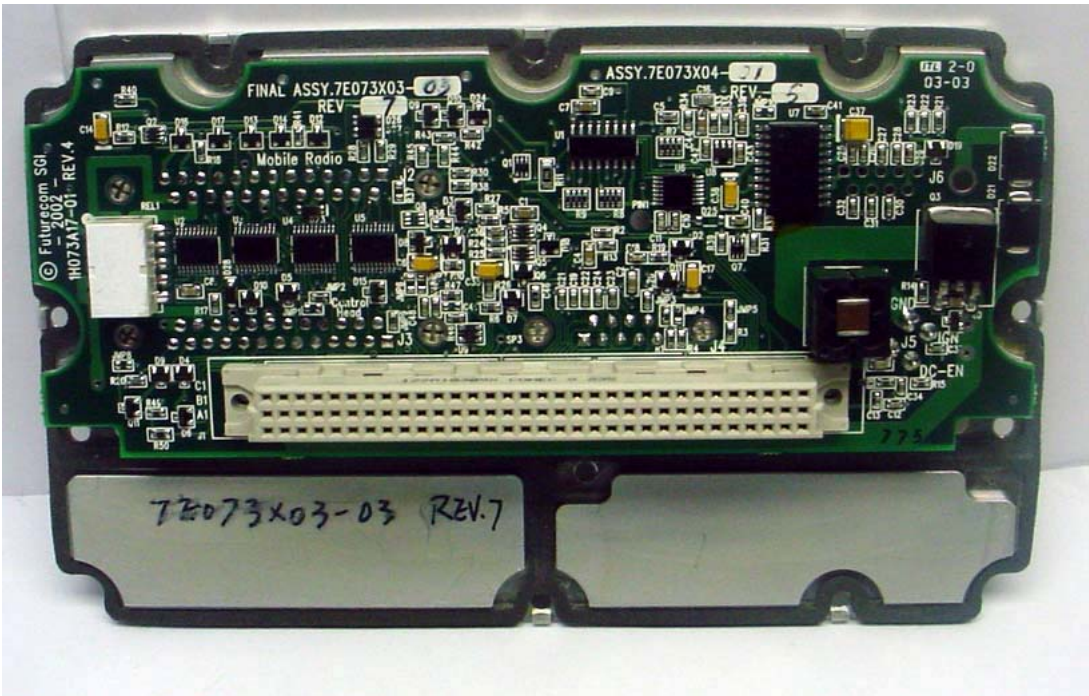

ANNEX 3 – INTERNAL PHOTOGRAPHS

ANNEX 3 – INTERNAL PHOTOGRAPHS

Futurecom Systems Group Inc.
Vehicular Repeater, Model MOBEXCOM DVRS UHF
FCC ID: LO6-DVRSUHF
IC: 2098B-DVRSUHF

ANNEX 3 – INTERNAL PHOTOGRAPHS

**Futurecom Systems Group Inc.
Vehicular Repeater, Model MOBEXCOM DVRS UHF
FCC ID: LO6-DVRSUHF
IC: 2098B-DVRSUHF**

ANNEX 3 – INTERNAL PHOTOGRAPHS

Futurecom Systems Group Inc.
Vehicular Repeater, Model MOBEXCOM DVRS UHF
FCC ID: LO6-DVRSUHF
IC: 2098B-DVRSUHF

ANNEX 3 – INTERNAL PHOTOGRAPHS

Futurecom Systems Group Inc.
Vehicular Repeater, Model MOBEXCOM DVRS UHF
FCC ID: LO6-DVRSUHF
IC: 2098B-DVRSUHF

ANNEX 3 – INTERNAL PHOTOGRAPHS

Futurecom Systems Group Inc.
Vehicular Repeater, Model MOBEXCOM DVRS UHF
FCC ID: LO6-DVRSUHF
IC: 2098B-DVRSUHF

ANNEX 3 – INTERNAL PHOTOGRAPHS

**Futurecom Systems Group Inc.
Vehicular Repeater, Model MOBEXCOM DVRS UHF
FCC ID: LO6-DVRSUHF
IC: 2098B-DVRSUHF**

ANNEX 3 – INTERNAL PHOTOGRAPHS

Futurecom Systems Group Inc.
Vehicular Repeater, Model MOBEXCOM DVRS UHF
FCC ID: LO6-DVRSUHF
IC: 2098B-DVRSUHF