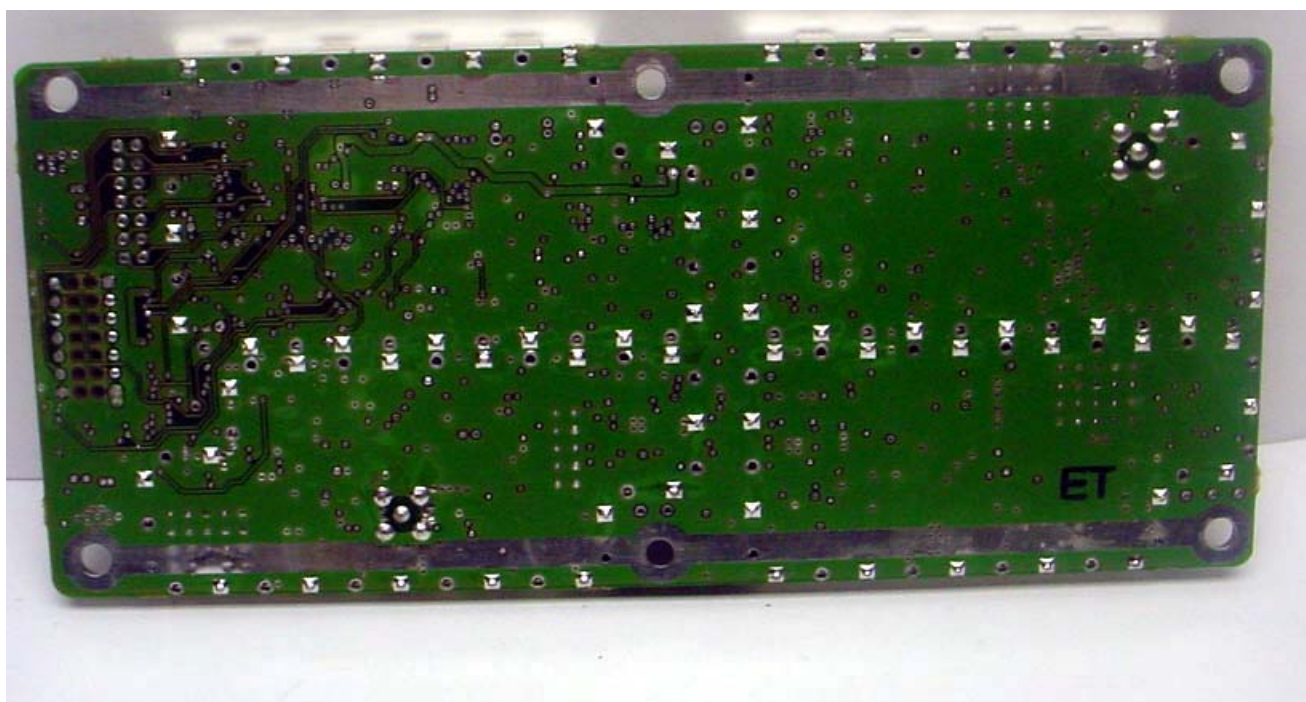

ANNEX 3 – INTERNAL PHOTOGRAPHS

Futurecom Systems Group Inc.
Vehicular Repeater, Model MOBEXCOM DVRS UHF
FCC ID: LO6-DVRSUHF
IC: 2098B-DVRSUHF

ANNEX 3 – INTERNAL PHOTOGRAPHS

Futurecom Systems Group Inc.
Vehicular Repeater, Model MOBEXCOM DVRS UHF
FCC ID: LO6-DVRSUHF
IC: 2098B-DVRSUHF