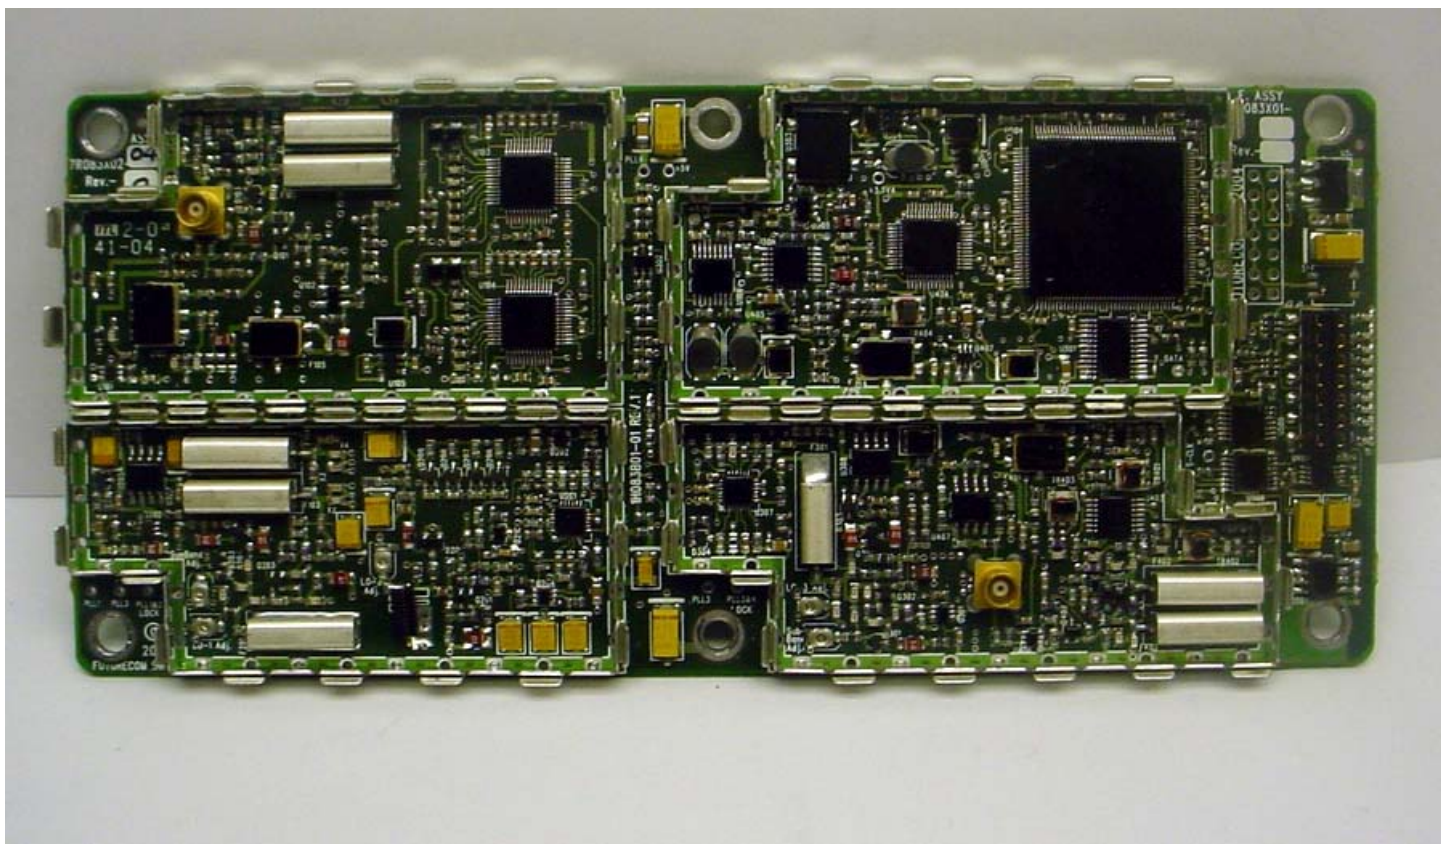

ANNEX 3 – INTERNAL PHOTOGRAPHS

Futurecom Systems Group Inc.
Vehicular Repeater, Model MOBEXCOM DVRS UHF
FCC ID: LO6-DVRSUHF
IC: 2098B-DVRSUHF

ANNEX 3 – INTERNAL PHOTOGRAPHS

Futurecom Systems Group Inc.
Vehicular Repeater, Model MOBEXCOM DVRS UHF
FCC ID: LO6-DVRSUHF
IC: 2098B-DVRSUHF