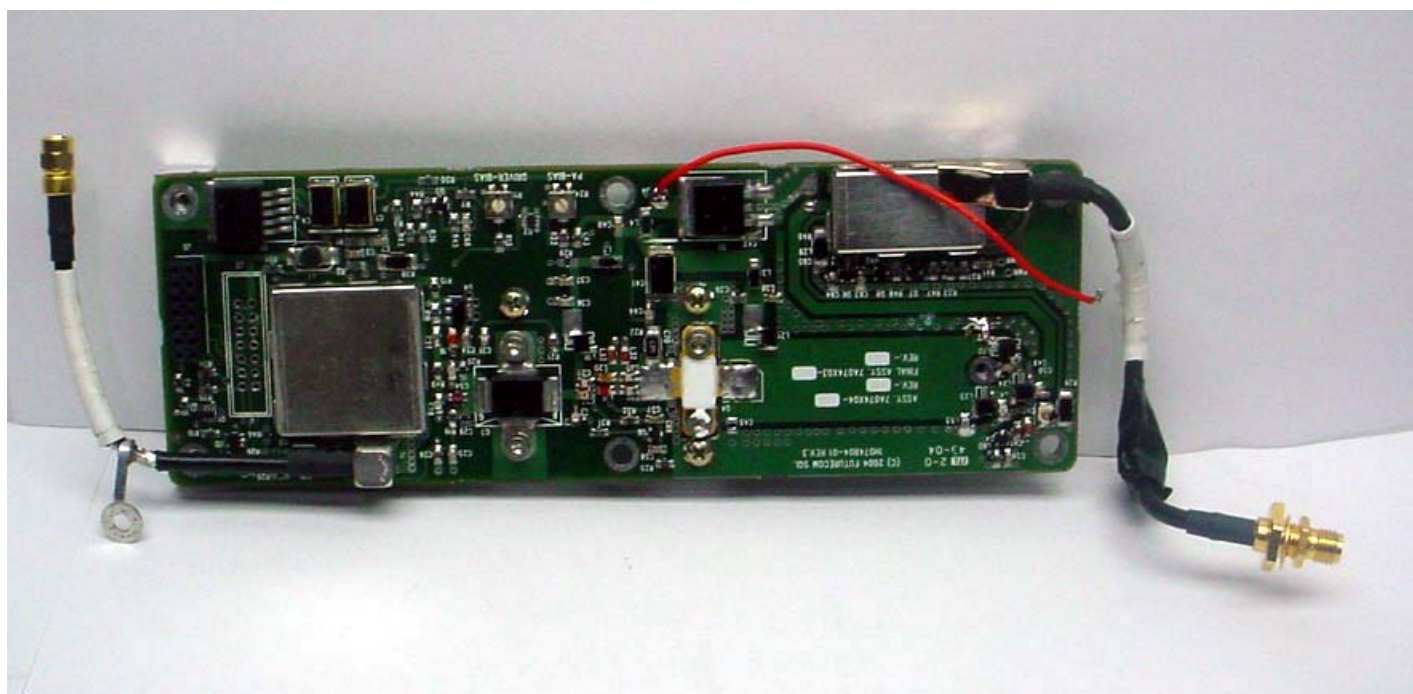

ANNEX 3 – INTERNAL PHOTOGRAPHS

**Futurecom Systems Group Inc.
Vehicular Repeater, Model MOBEXCOM DVRS UHF
FCC ID: LO6-DVRSUHF
IC: 2098B-DVRSUHF**

ANNEX 3 – INTERNAL PHOTOGRAPHS

Futurecom Systems Group Inc.
Vehicular Repeater, Model MOBEXCOM DVRS UHF
FCC ID: LO6-DVRSUHF
IC: 2098B-DVRSUHF

ANNEX 3 – INTERNAL PHOTOGRAPHS

Futurecom Systems Group Inc.
Vehicular Repeater, Model MOBEXCOM DVRS UHF
FCC ID: LO6-DVRSUHF
IC: 2098B-DVRSUHF

ANNEX 3 – INTERNAL PHOTOGRAPHS

Futurecom Systems Group Inc.
Vehicular Repeater, Model MOBEXCOM DVRS UHF
FCC ID: LO6-DVRSUHF
IC: 2098B-DVRSUHF