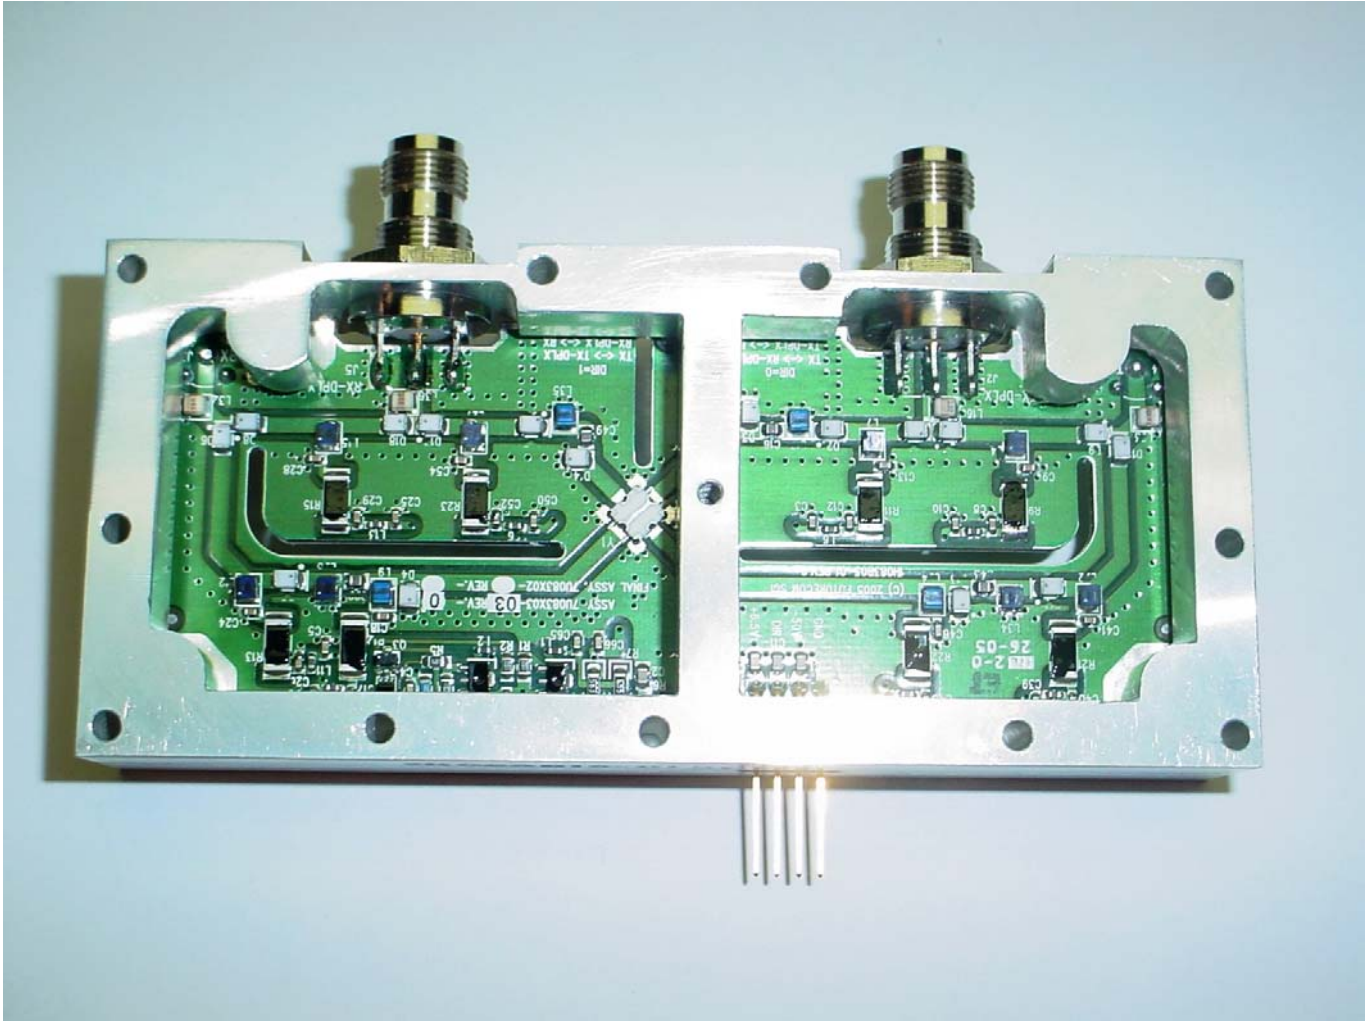

ANNEX 3 – INTERNAL EUT PHOTOS

ANNEX 3 – INTERNAL EUT PHOTOS

ANNEX 3 – INTERNAL EUT PHOTOS

ANNEX 3 – INTERNAL EUT PHOTOS

ANNEX 3 – INTERNAL EUT PHOTOS

ANNEX 3 – INTERNAL EUT PHOTOS

Futurecom Systems Group Inc.
MOBEXCOM DVR Vehicular Repeater, Model: MOBEXCOM DVRS 800
FCC ID: LO6-DVRS800, IC: 2098B-DVRS800

ANNEX 3 – INTERNAL EUT PHOTOS

Futurecom Systems Group Inc.
MOBEXCOM DVR Vehicular Repeater, Model: MOBEXCOM DVRS 800
FCC ID: LO6-DVRS800, IC: 2098B-DVRS800

ANNEX 3 – INTERNAL EUT PHOTOS

Futurecom Systems Group Inc.
MOBEXCOM DVR Vehicular Repeater, Model: MOBEXCOM DVRS 800
FCC ID: LO6-DVRS800, IC: 2098B-DVRS800

ANNEX 3 – INTERNAL EUT PHOTOS

ANNEX 3 – INTERNAL EUT PHOTOS

ANNEX 3 – INTERNAL EUT PHOTOS

ANNEX 3 – INTERNAL EUT PHOTOS