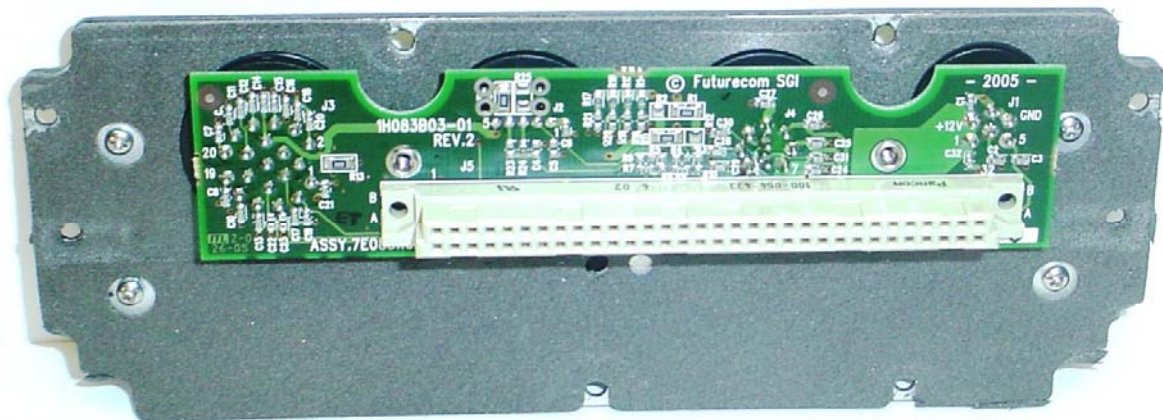

ANNEX 3 – INTERNAL EUT PHOTOS

ANNEX 3 – INTERNAL EUT PHOTOS

ANNEX 3 – INTERNAL EUT PHOTOS

ANNEX 3 – INTERNAL EUT PHOTOS

ANNEX 3 – INTERNAL EUT PHOTOS

ANNEX 3 – INTERNAL EUT PHOTOS

Futurecom Systems Group Inc.
MOBEXCOM DVR Vehicular Repeater, Model: MOBEXCOM DVRS 800
FCC ID: LO6-DVRS800, IC: 2098B-DVRS800

ANNEX 3 – INTERNAL EUT PHOTOS

Futurecom Systems Group Inc.
MOBEXCOM DVR Vehicular Repeater, Model: MOBEXCOM DVRS 800
FCC ID: LO6-DVRS800, IC: 2098B-DVRS800

ANNEX 3 – INTERNAL EUT PHOTOS

Futurecom Systems Group Inc.
MOBEXCOM DVR Vehicular Repeater, Model: MOBEXCOM DVRS 800
FCC ID: LO6-DVRS800, IC: 2098B-DVRS800