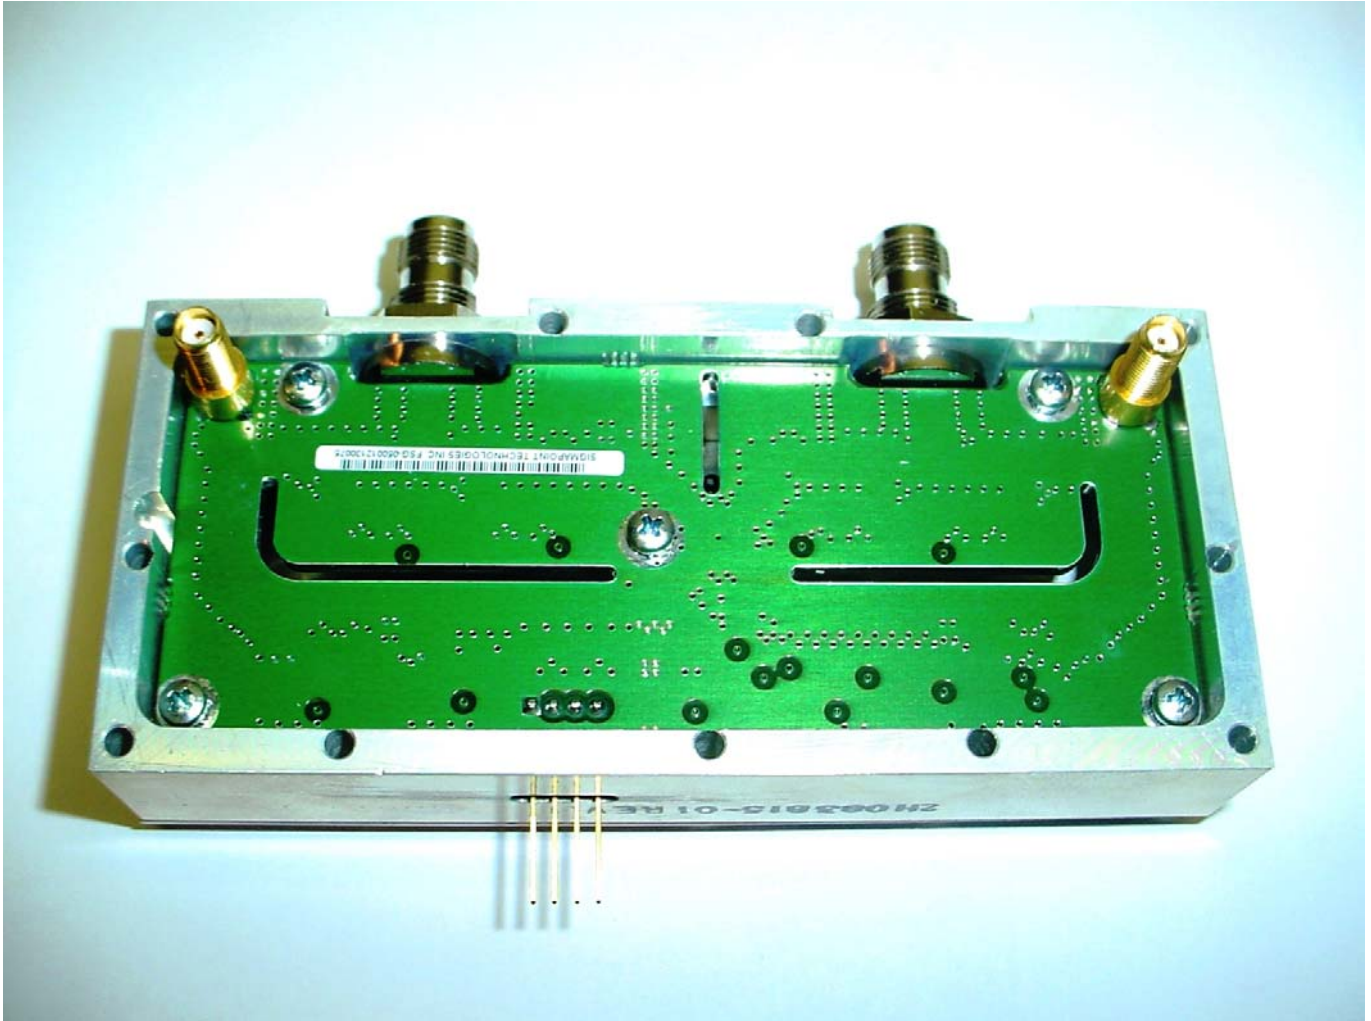

ANNEX 3 – INTERNAL EUT PHOTOS

ANNEX 3 – INTERNAL EUT PHOTOS

ANNEX 3 – INTERNAL EUT PHOTOS

ANNEX 3 – INTERNAL EUT PHOTOS

ANNEX 3 – INTERNAL EUT PHOTOS

ANNEX 3 – INTERNAL EUT PHOTOS

Futurecom Systems Group Inc.
MOBEXCOM DVR Vehicular Repeater, Model: MOBEXCOM DVRS 800
FCC ID: LO6-DVRS800, IC: 2098B-DVRS800

ANNEX 3 – INTERNAL EUT PHOTOS

Futurecom Systems Group Inc.
MOBEXCOM DVR Vehicular Repeater, Model: MOBEXCOM DVRS 800
FCC ID: LO6-DVRS800, IC: 2098B-DVRS800

ANNEX 3 – INTERNAL EUT PHOTOS

Futurecom Systems Group Inc.
MOBEXCOM DVR Vehicular Repeater, Model: MOBEXCOM DVRS 800
FCC ID: LO6-DVRS800, IC: 2098B-DVRS800

ANNEX 3 – INTERNAL EUT PHOTOS

ANNEX 3 – INTERNAL EUT PHOTOS

ANNEX 3 – INTERNAL EUT PHOTOS

ANNEX 3 – INTERNAL EUT PHOTOS