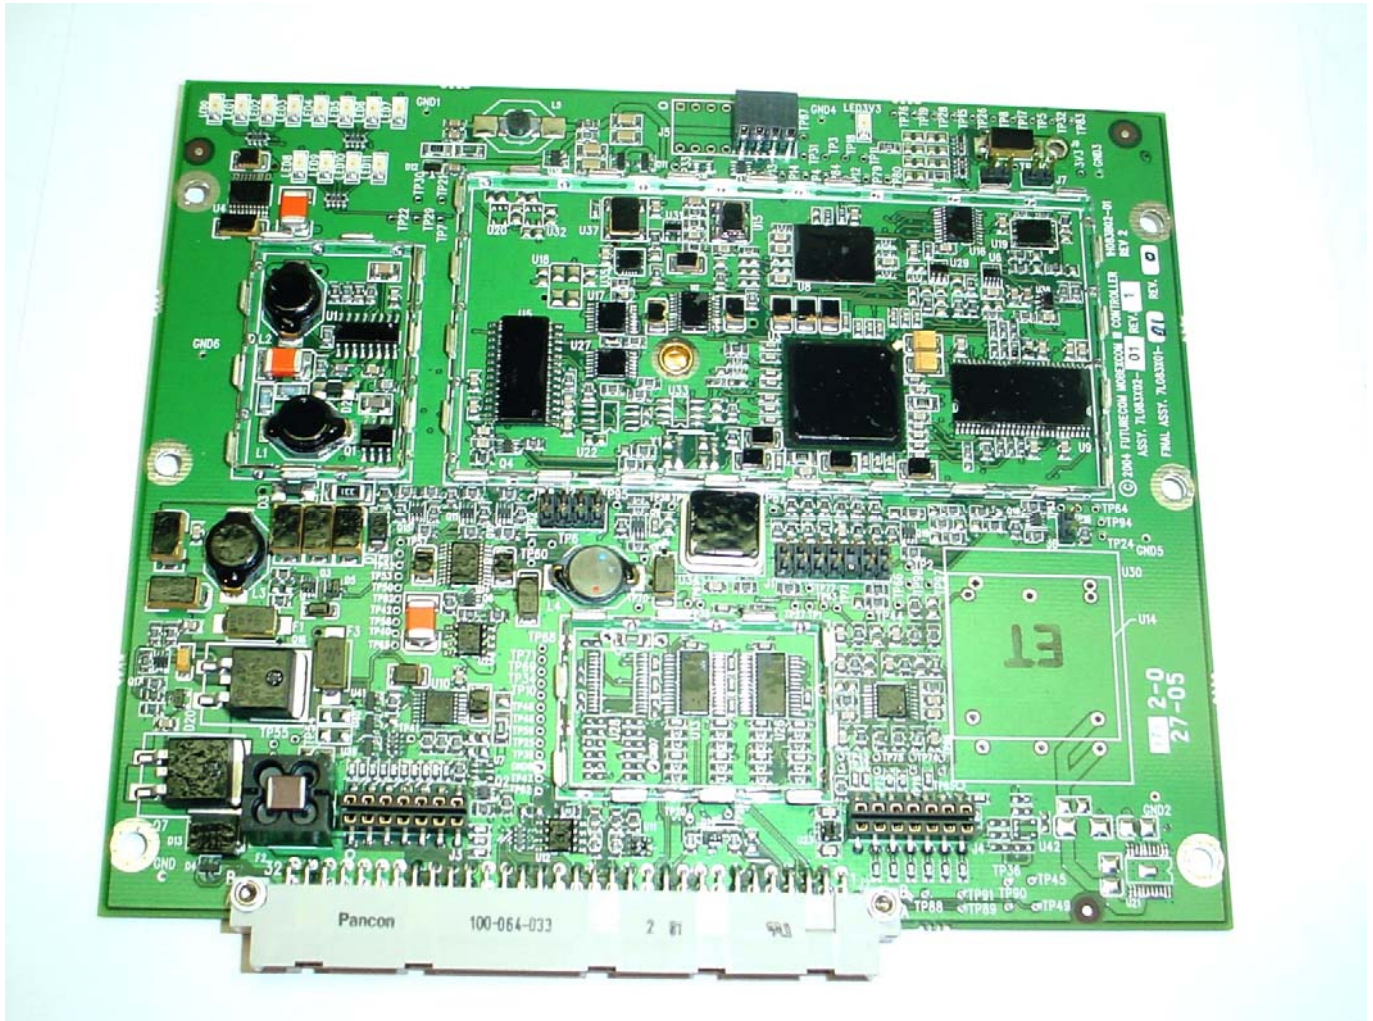

ANNEX 3 – INTERNAL EUT PHOTOS

ANNEX 3 – INTERNAL EUT PHOTOS

ANNEX 3 – INTERNAL EUT PHOTOS

ANNEX 3 – INTERNAL EUT PHOTOS

ANNEX 3 – INTERNAL EUT PHOTOS

ANNEX 3 – INTERNAL EUT PHOTOS

Futurecom Systems Group Inc.
MOBEXCOM DVR Vehicular Repeater, Model: MOBEXCOM DVRS 800
FCC ID: LO6-DVRS800, IC: 2098B-DVRS800

ANNEX 3 – INTERNAL EUT PHOTOS

Futurecom Systems Group Inc.
MOBEXCOM DVR Vehicular Repeater, Model: MOBEXCOM DVRS 800
FCC ID: LO6-DVRS800, IC: 2098B-DVRS800

ANNEX 3 – INTERNAL EUT PHOTOS

Futurecom Systems Group Inc.
MOBEXCOM DVR Vehicular Repeater, Model: MOBEXCOM DVRS 800
FCC ID: LO6-DVRS800, IC: 2098B-DVRS800