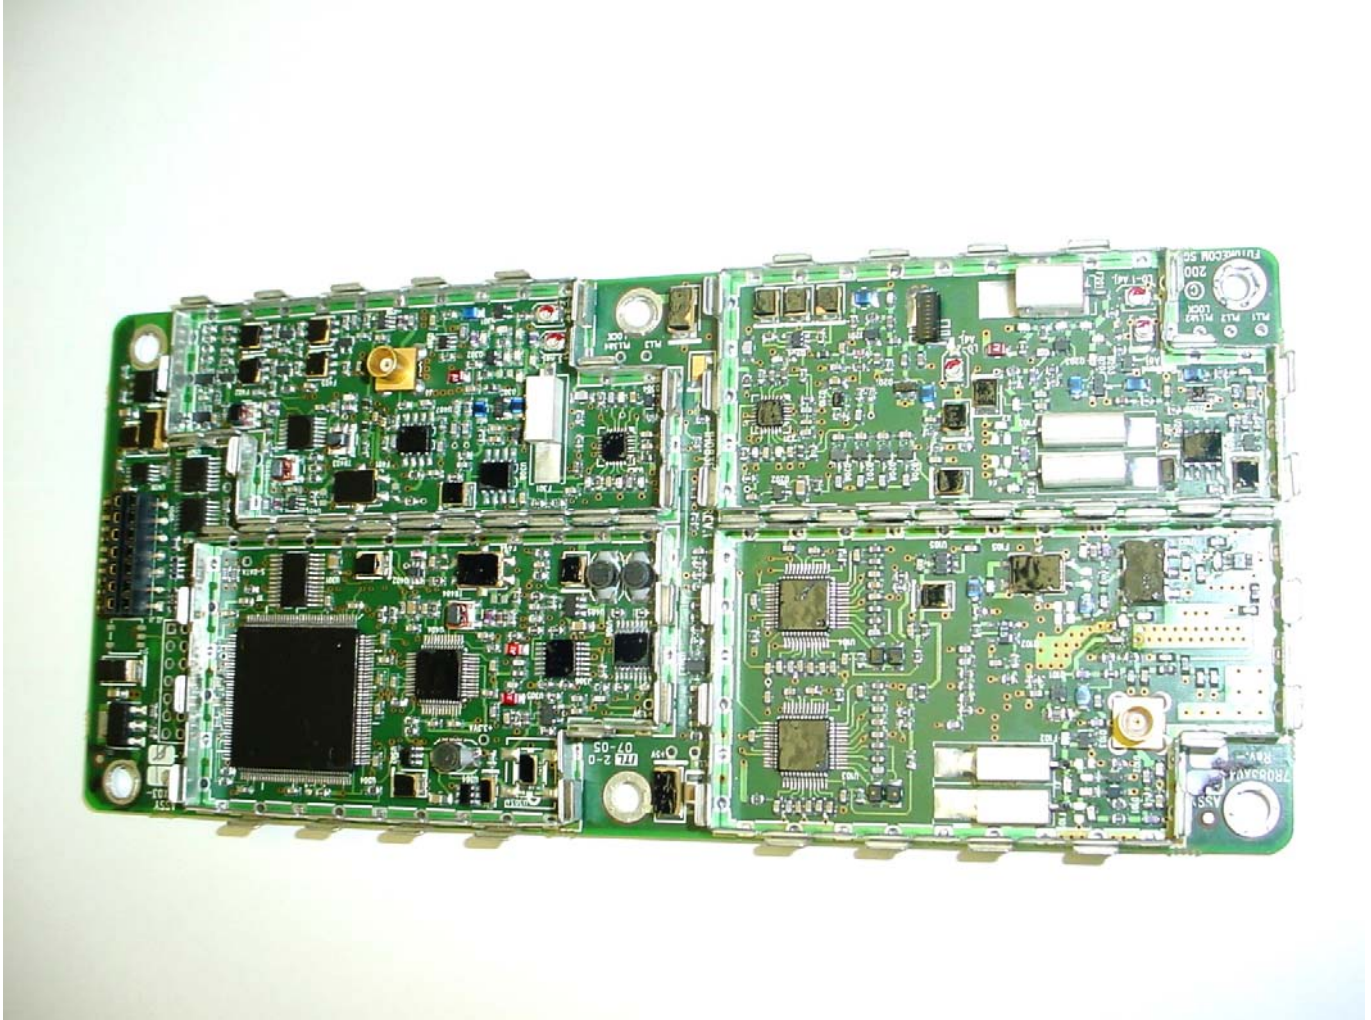

ANNEX 3 – INTERNAL EUT PHOTOS

ANNEX 3 – INTERNAL EUT PHOTOS

ANNEX 3 – INTERNAL EUT PHOTOS

ANNEX 3 – INTERNAL EUT PHOTOS

ANNEX 3 – INTERNAL EUT PHOTOS

ANNEX 3 – INTERNAL EUT PHOTOS

Futurecom Systems Group Inc.
MOBEXCOM DVR Vehicular Repeater, Model: MOBEXCOM DVRS 800
FCC ID: LO6-DVRS800, IC: 2098B-DVRS800

ANNEX 3 – INTERNAL EUT PHOTOS

Futurecom Systems Group Inc.
MOBEXCOM DVR Vehicular Repeater, Model: MOBEXCOM DVRS 800
FCC ID: LO6-DVRS800, IC: 2098B-DVRS800

ANNEX 3 – INTERNAL EUT PHOTOS

Futurecom Systems Group Inc.
MOBEXCOM DVR Vehicular Repeater, Model: MOBEXCOM DVRS 800
FCC ID: LO6-DVRS800, IC: 2098B-DVRS800