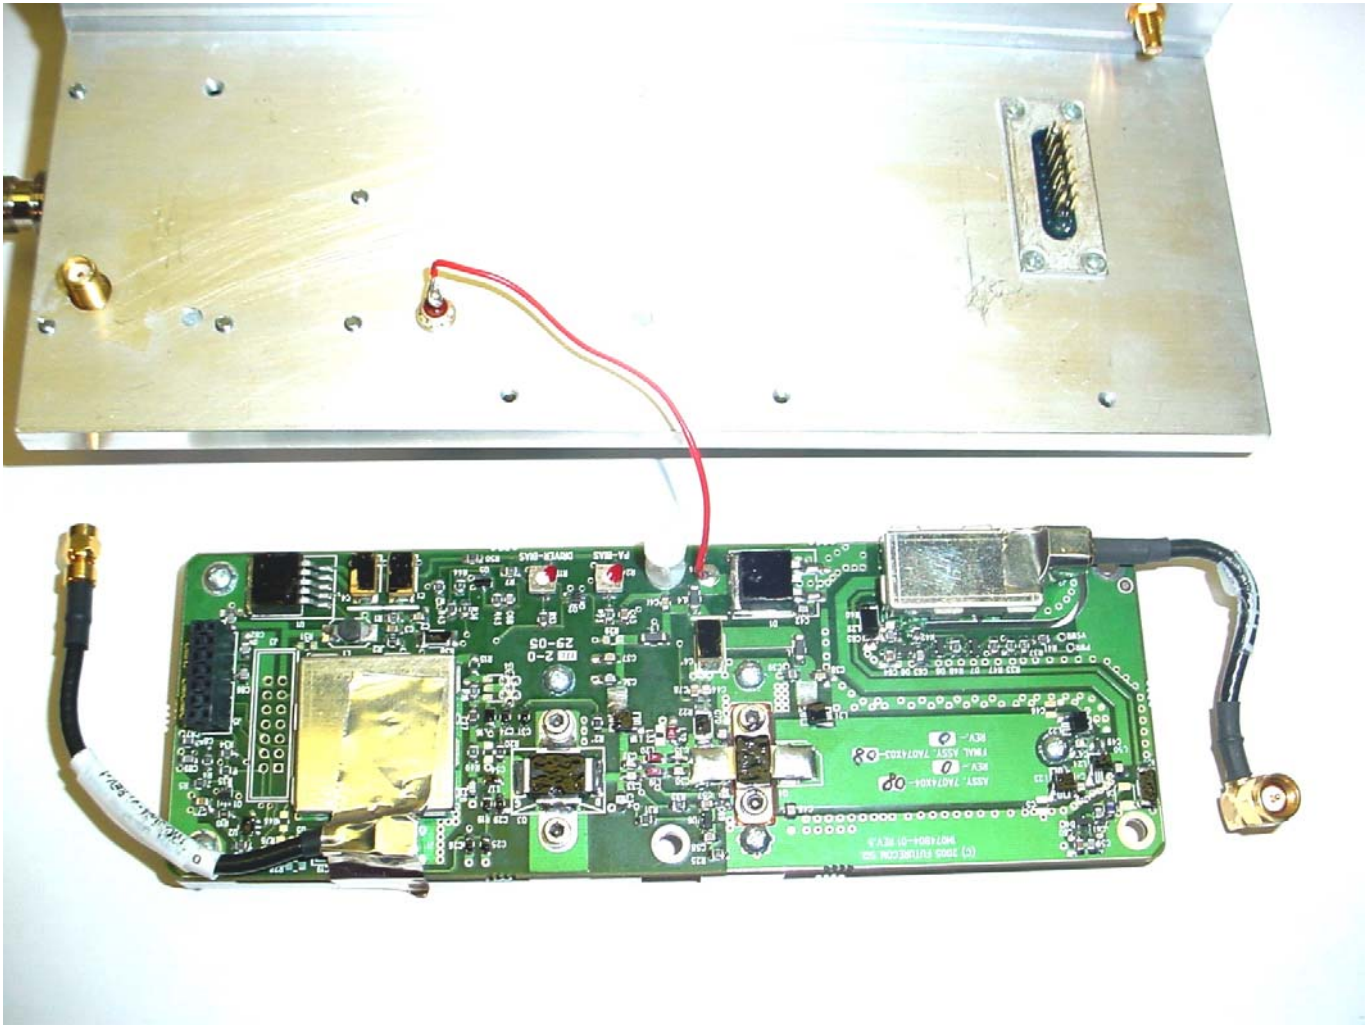

ANNEX 3 – INTERNAL EUT PHOTOS

ANNEX 3 – INTERNAL EUT PHOTOS

ANNEX 3 – INTERNAL EUT PHOTOS

ANNEX 3 – INTERNAL EUT PHOTOS

ANNEX 3 – INTERNAL EUT PHOTOS

ANNEX 3 – INTERNAL EUT PHOTOS

Futurecom Systems Group Inc.
MOBEXCOM DVR Vehicular Repeater, Model: MOBEXCOM DVRS 800
FCC ID: LO6-DVRS800, IC: 2098B-DVRS800

ANNEX 3 – INTERNAL EUT PHOTOS

Futurecom Systems Group Inc.
MOBEXCOM DVR Vehicular Repeater, Model: MOBEXCOM DVRS 800
FCC ID: LO6-DVRS800, IC: 2098B-DVRS800

ANNEX 3 – INTERNAL EUT PHOTOS

Futurecom Systems Group Inc.
MOBEXCOM DVR Vehicular Repeater, Model: MOBEXCOM DVRS 800
FCC ID: LO6-DVRS800, IC: 2098B-DVRS800