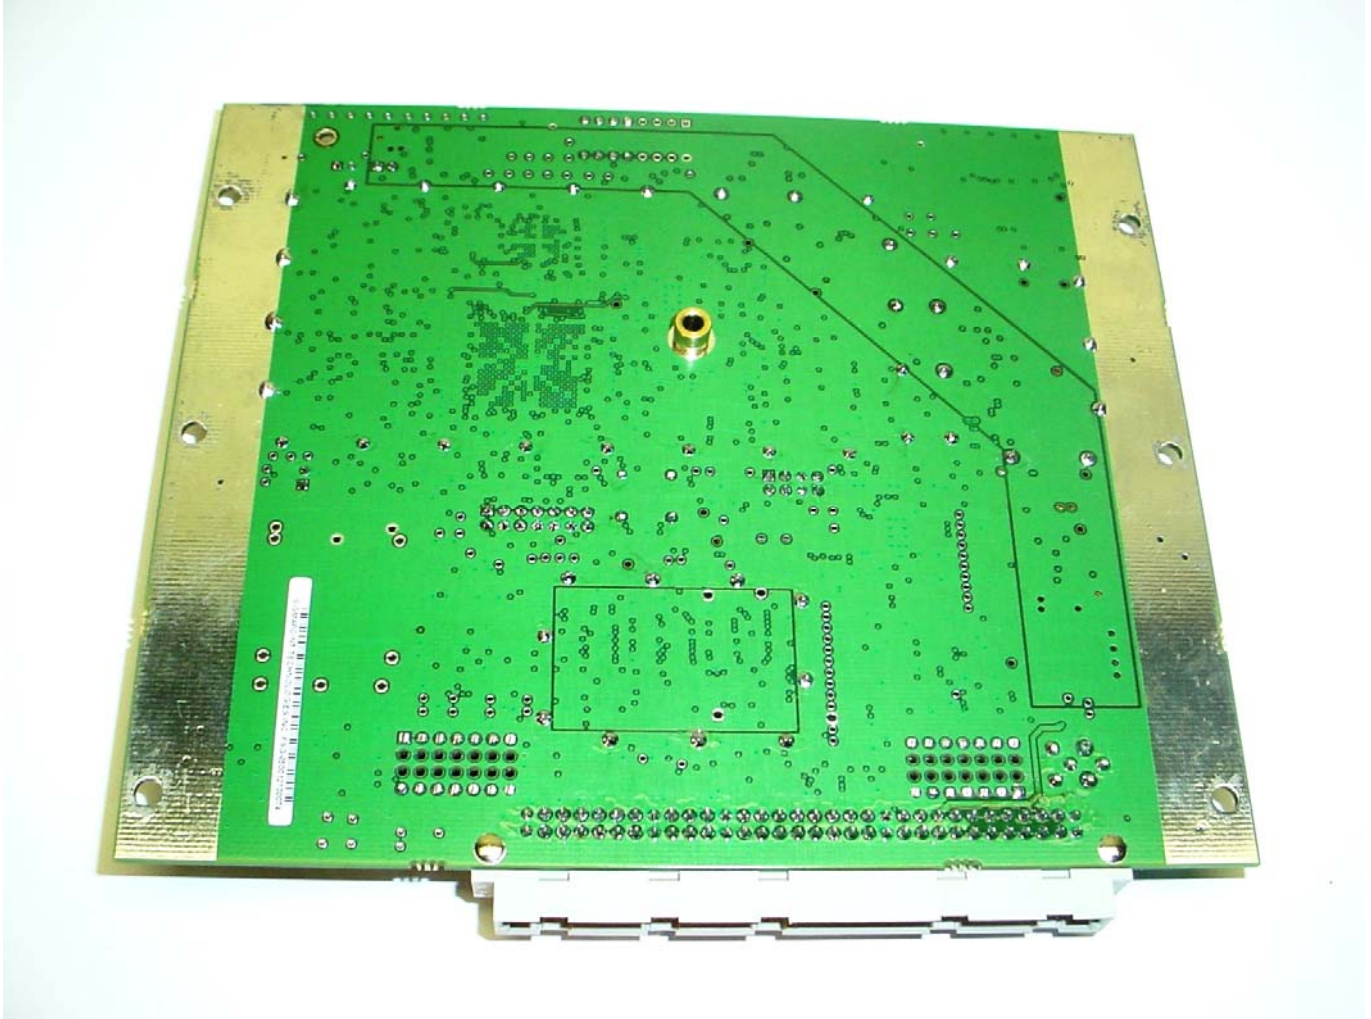

ANNEX 3 – INTERNAL EUT PHOTOS

ANNEX 3 – INTERNAL EUT PHOTOS

ANNEX 3 – INTERNAL EUT PHOTOS

ANNEX 3 – INTERNAL EUT PHOTOS

ANNEX 3 – INTERNAL EUT PHOTOS

ANNEX 3 – INTERNAL EUT PHOTOS

Futurecom Systems Group Inc.
MOBEXCOM DVR Vehicular Repeater, Model: MOBEXCOM DVRS 800
FCC ID: LO6-DVRS800, IC: 2098B-DVRS800

ANNEX 3 – INTERNAL EUT PHOTOS

Futurecom Systems Group Inc.
MOBEXCOM DVR Vehicular Repeater, Model: MOBEXCOM DVRS 800
FCC ID: LO6-DVRS800, IC: 2098B-DVRS800

ANNEX 3 – INTERNAL EUT PHOTOS

Futurecom Systems Group Inc.
MOBEXCOM DVR Vehicular Repeater, Model: MOBEXCOM DVRS 800
FCC ID: LO6-DVRS800, IC: 2098B-DVRS800

ANNEX 3 – INTERNAL EUT PHOTOS

ANNEX 3 – INTERNAL EUT PHOTOS

ANNEX 3 – INTERNAL EUT PHOTOS

ANNEX 3 – INTERNAL EUT PHOTOS