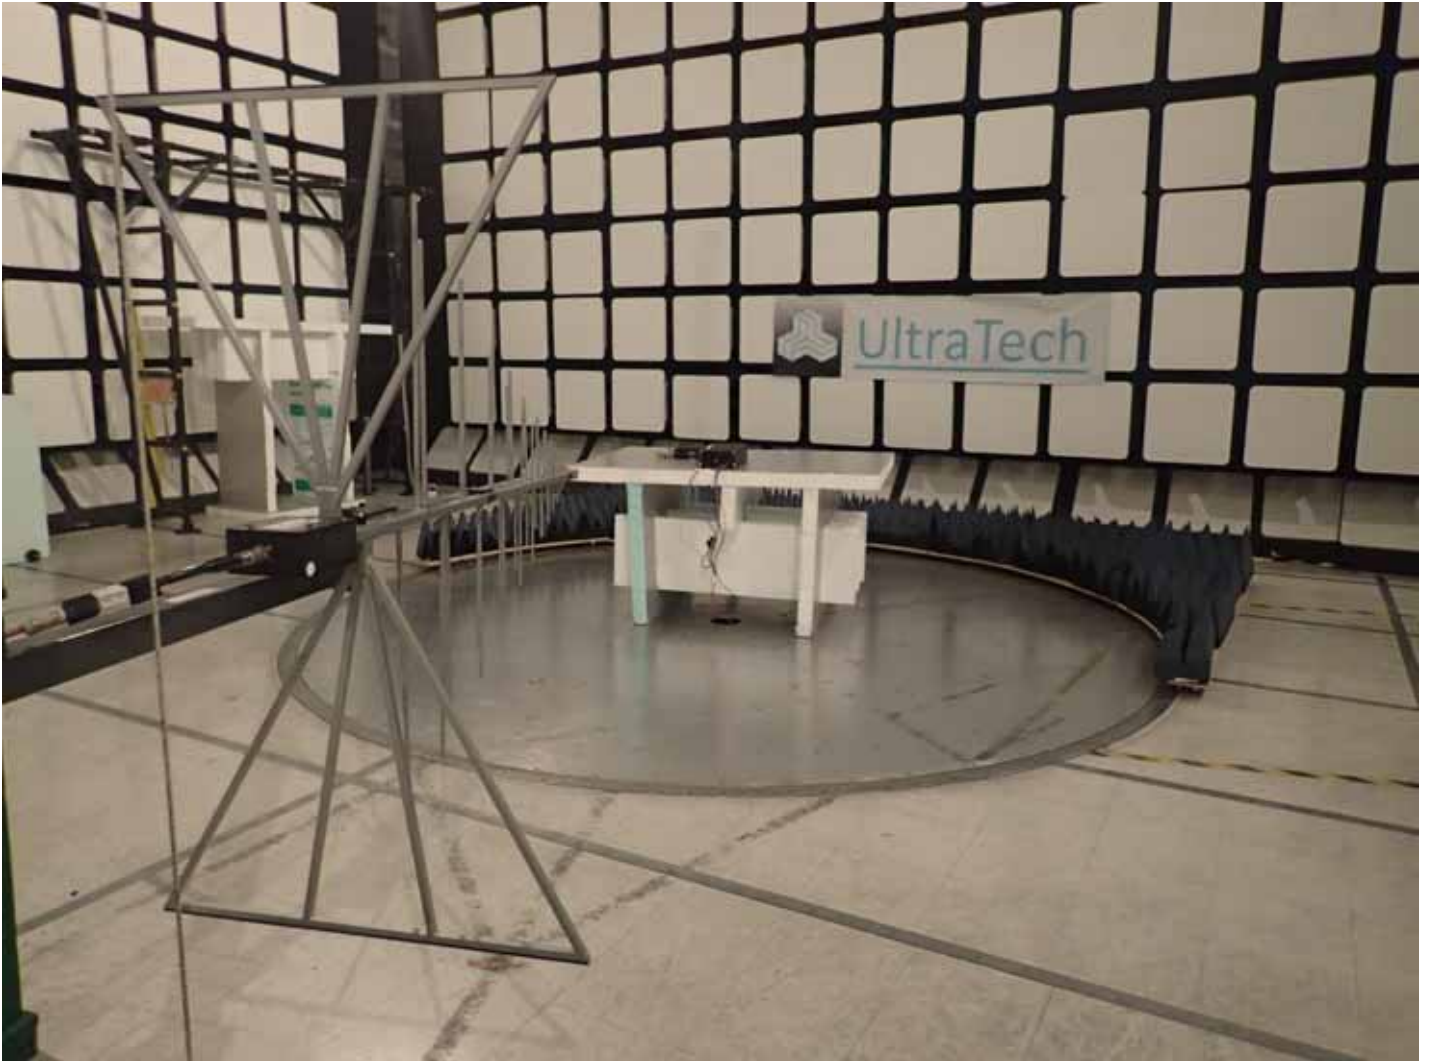

ANNEX 1 - TEST SETUP PHOTOS

Radiated Emissions at 3 m, 30 - 1000 MHz

Futurecom Systems Group, ULC
MOBEXCOM DVR Vehicular Repeater, Model: MOBEXCOM DVRS 800
FCC ID: LO6-DVRS800

ANNEX 1 - TEST SETUP PHOTOS

Futurecom Systems Group, ULC
MOBEXCOM DVR Vehicular Repeater, Model: MOBEXCOM DVRS 800
FCC ID: LO6-DVRS800

ANNEX 1 - TEST SETUP PHOTOS

Radiated Emissions at 3 m, Above 1 GHz

Futurecom Systems Group, ULC
MOBEXCOM DVR Vehicular Repeater, Model: MOBEXCOM DVRS 800
FCC ID: LO6-DVRS800