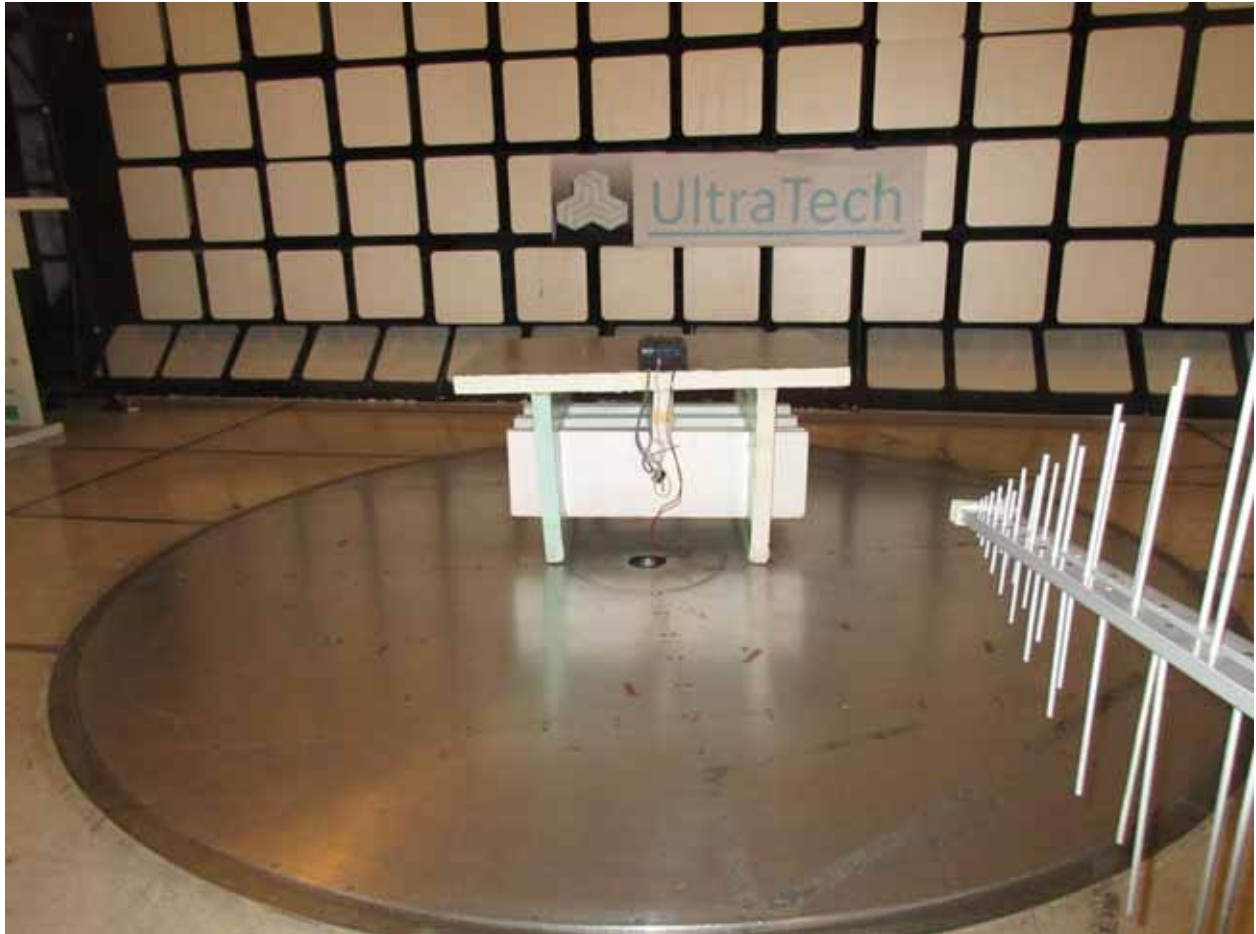

ANNEX 1 – TEST SETUP PHOTOS

Futurecom Systems Group Inc
DVRS Vehicular Repeater, Model: DVR- LX 700
FCC ID: LO6-DVRS700

ANNEX 1 – TEST SETUP PHOTOS

Futurecom Systems Group Inc
DVRS Vehicular Repeater, Model: DVR- LX 700
FCC ID: LO6-DVRS700

ANNEX 1 – TEST SETUP PHOTOS

1.5 table height