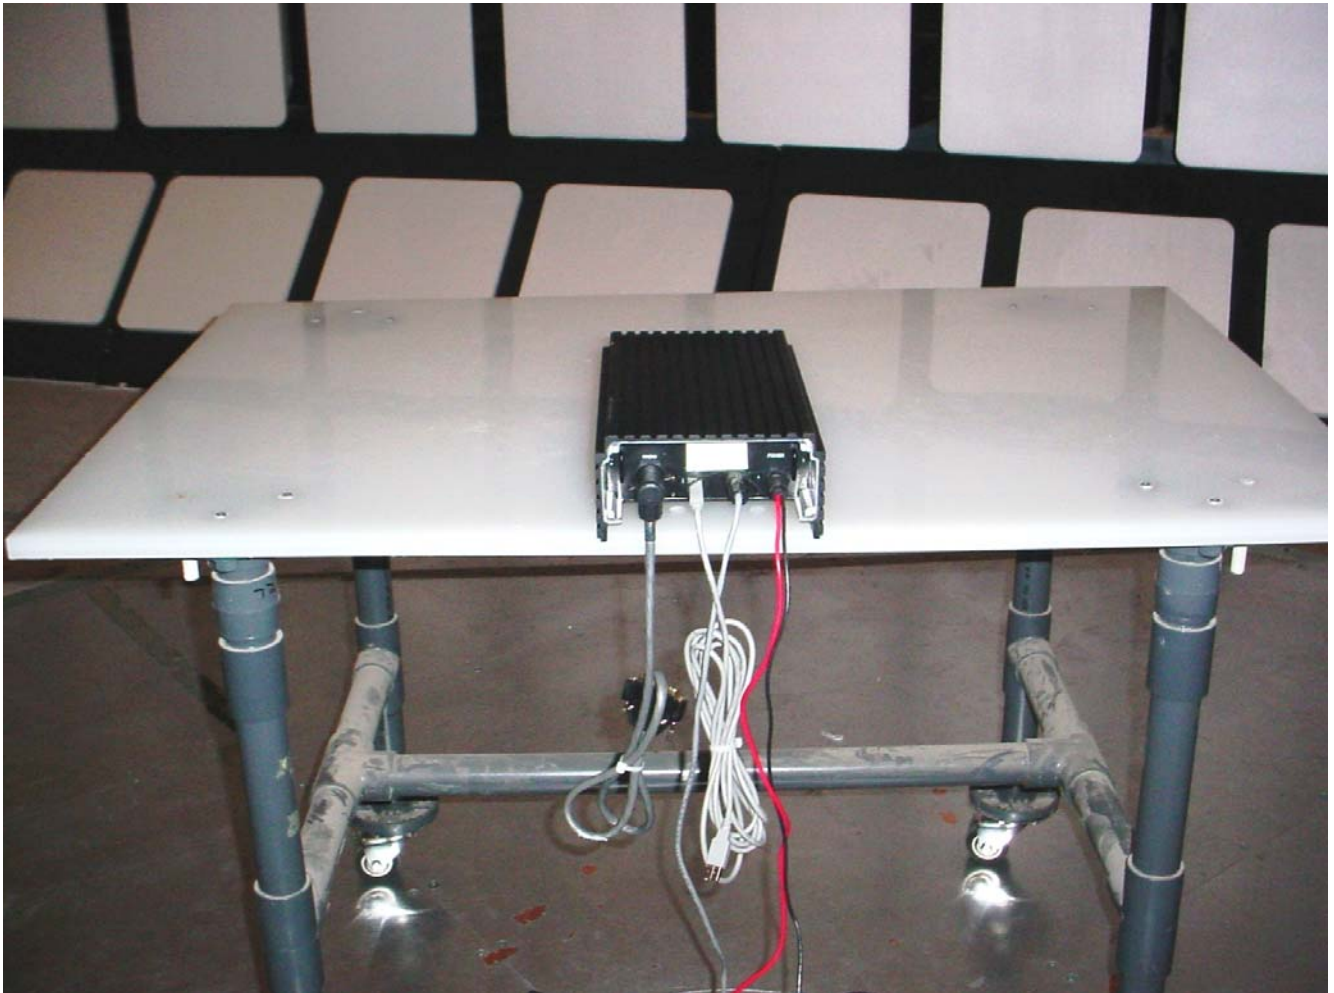

ANNEX 1 - TEST SETUP PHOTOGRAPHS

(Transmitter)

ANNEX 1 - TEST SETUP PHOTOGRAPHS

(Transmitter)

Futurecom Systems Group Inc.
MOBEXCOM DVE, Model DVE 800
FCC ID: LO6-DVE800, IC: 2098B-DVE800

ANNEX 1 - TEST SETUP PHOTOGRAPHS

(Transmitter)

Futurecom Systems Group Inc.
MOBEXCOM DVE, Model DVE 800
FCC ID: LO6-DVE800, IC: 2098B-DVE800