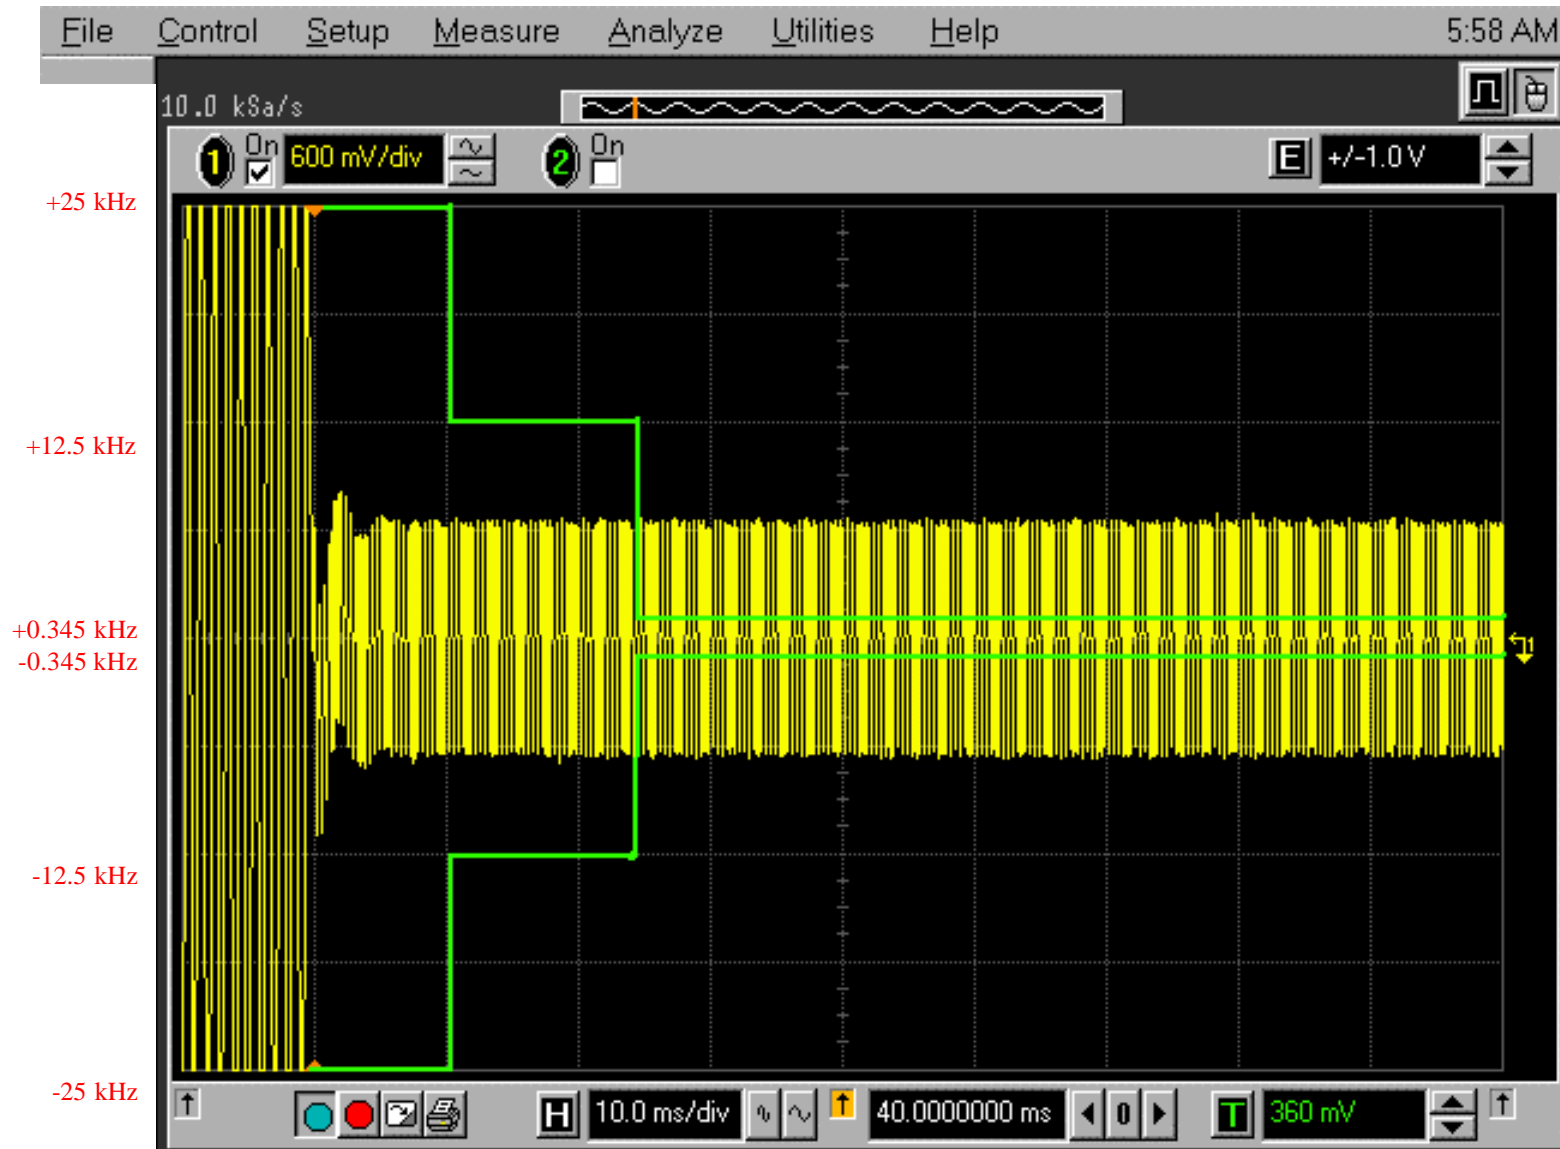

TRANSIENT FREQUENCY BEHAVIOR
25 kHz Channel Spacing, FM Modulation with 1 kHz Sine Wave Signal
Transmitter was being turned "ON"

TRANSIENT FREQUENCY BEHAVIOR
25 kHz Channel Spacing, FM Modulation with 1 kHz Sine Wave Signal
Transmitter was being turned "OFF"