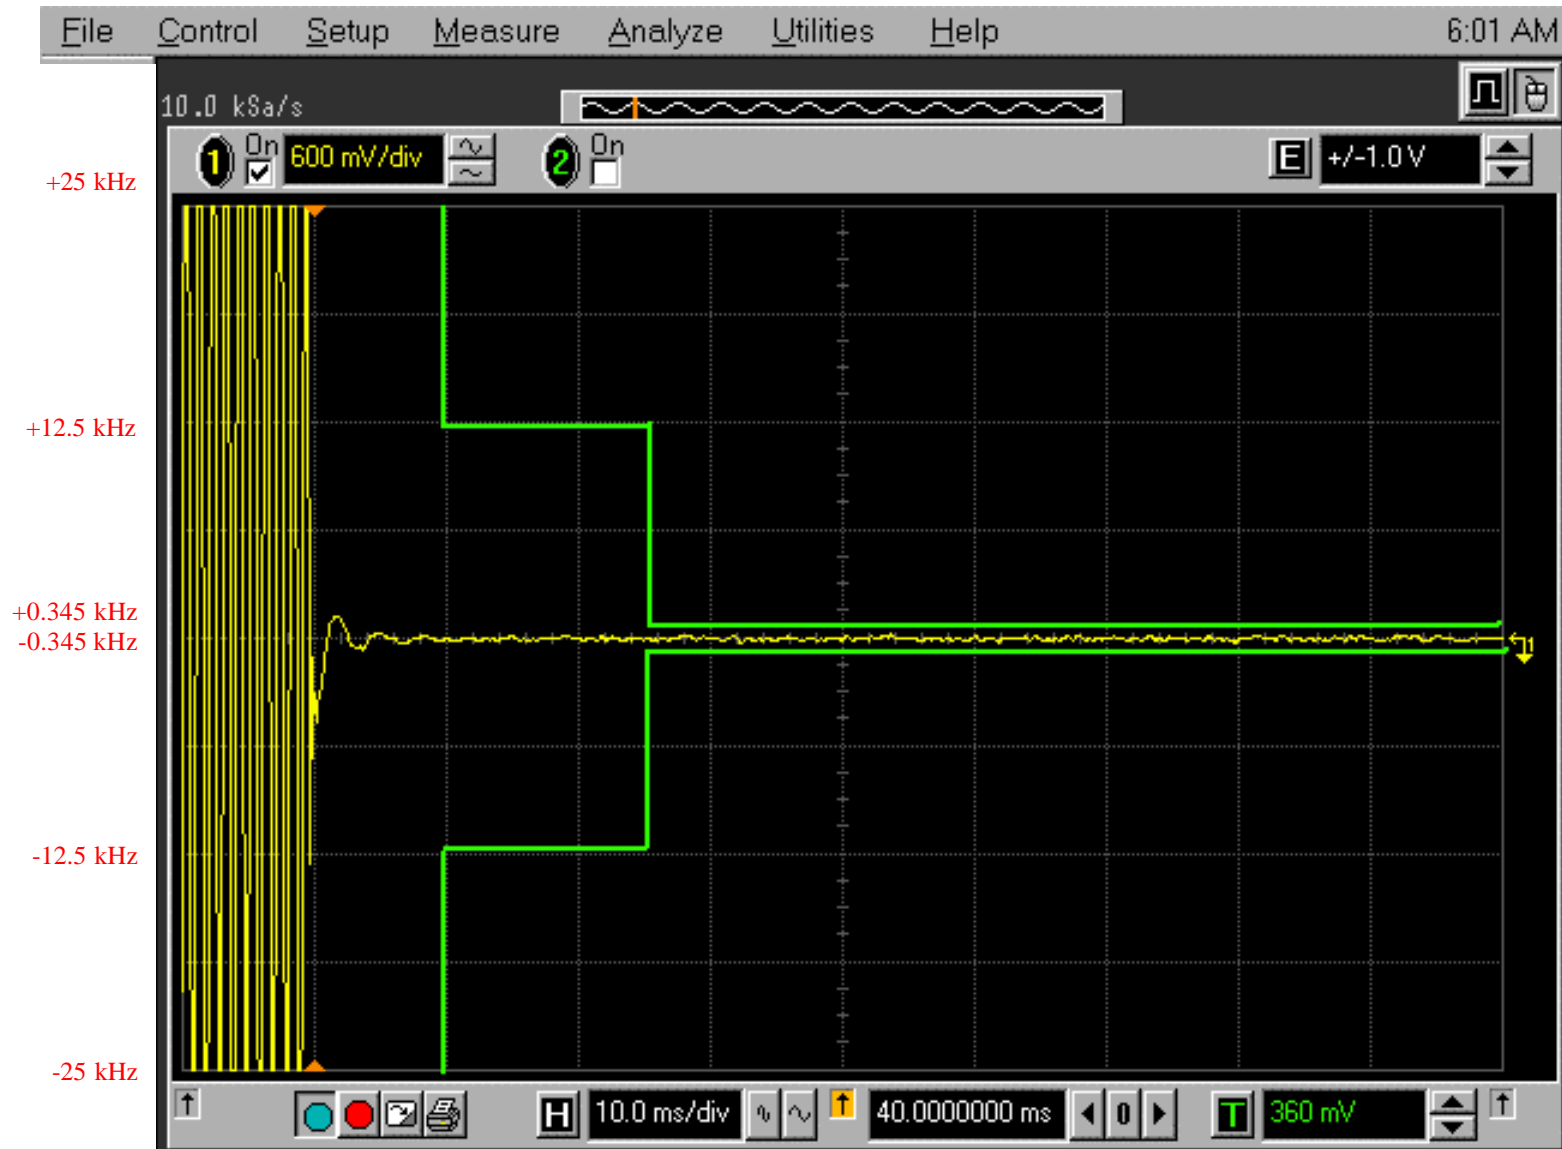

TRANSIENT FREQUENCY BEHAVIOR
25 kHz Channel Spacing, No Modulation

Transmitter was being turned "ON"

TRANSIENT FREQUENCY BEHAVIOR
25 kHz Channel Spacing, No Modulation

Transmitter was being turned "OFF"