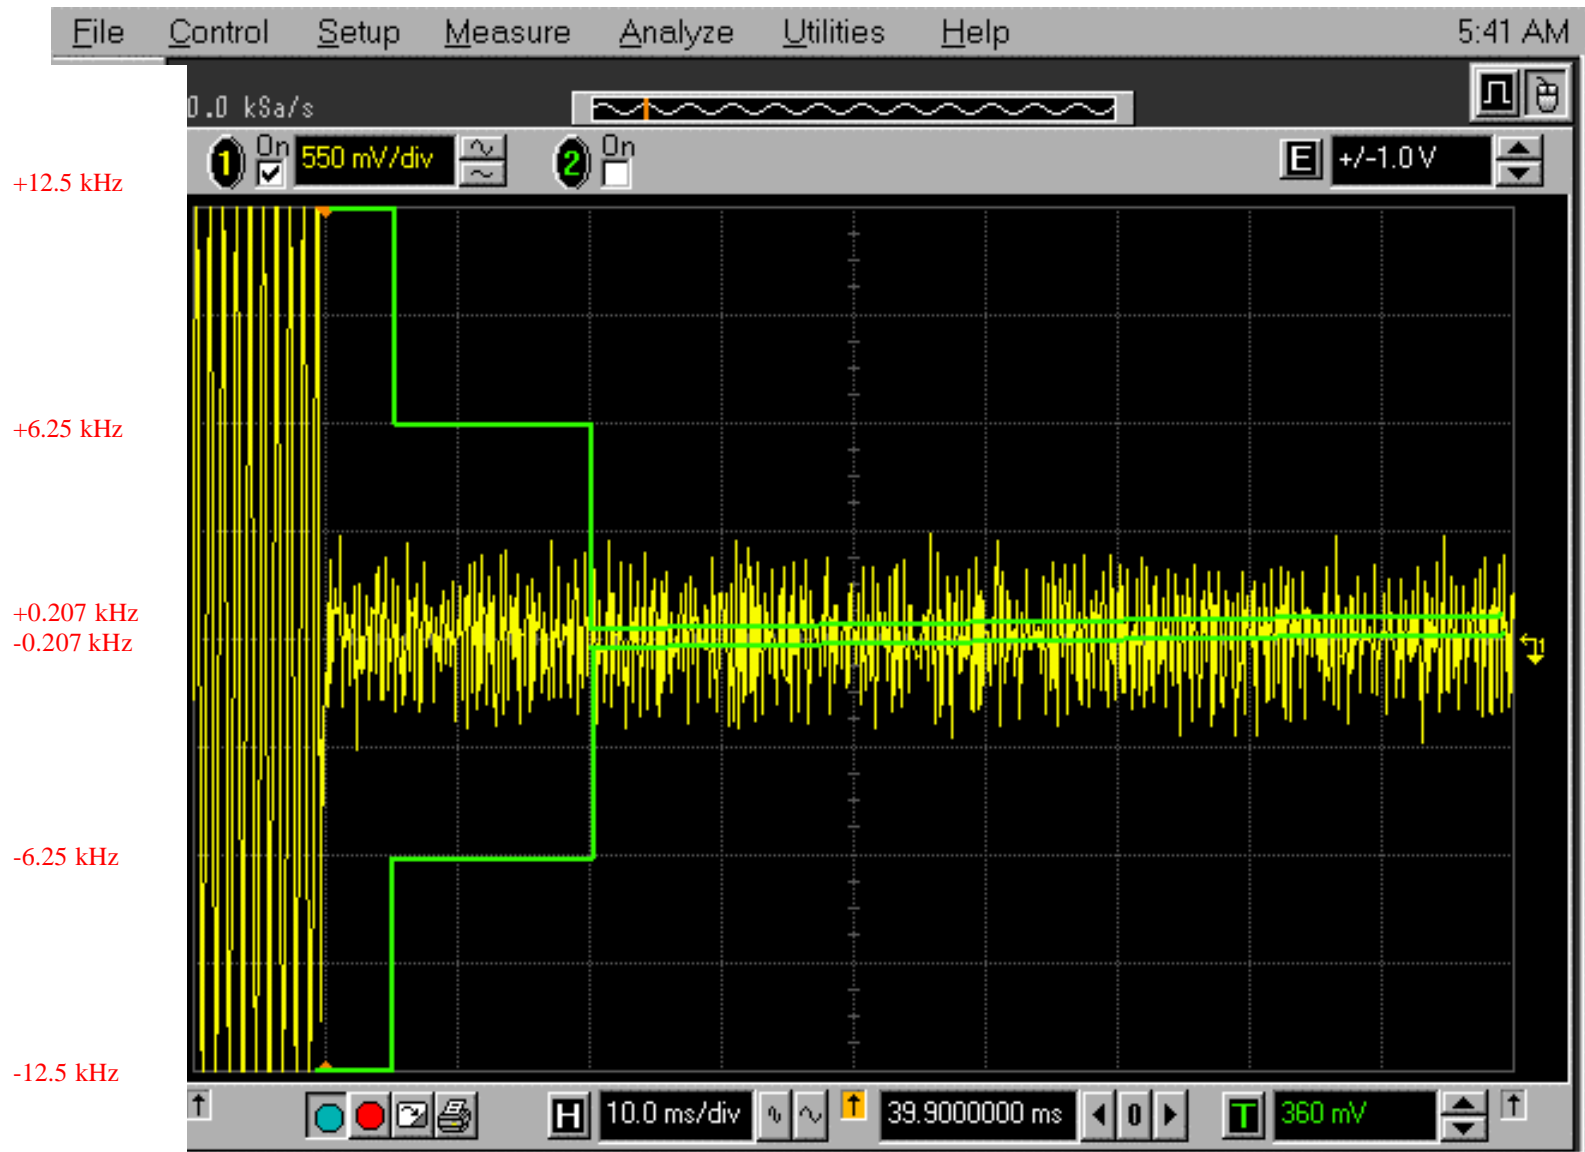

**TRANSIENT FREQUENCY BEHAVIOR**  
**12.5 kHz Channel Spacing, FM Modulation with 9600 b/s Random Data Signal**  
**Transmitter was being turned "ON"**

**TRANSIENT FREQUENCY BEHAVIOR**  
**12.5 kHz Channel Spacing, FM Modulation with 9600 b/s Random Data Signal**

**Transmitter was being turned "OFF"**