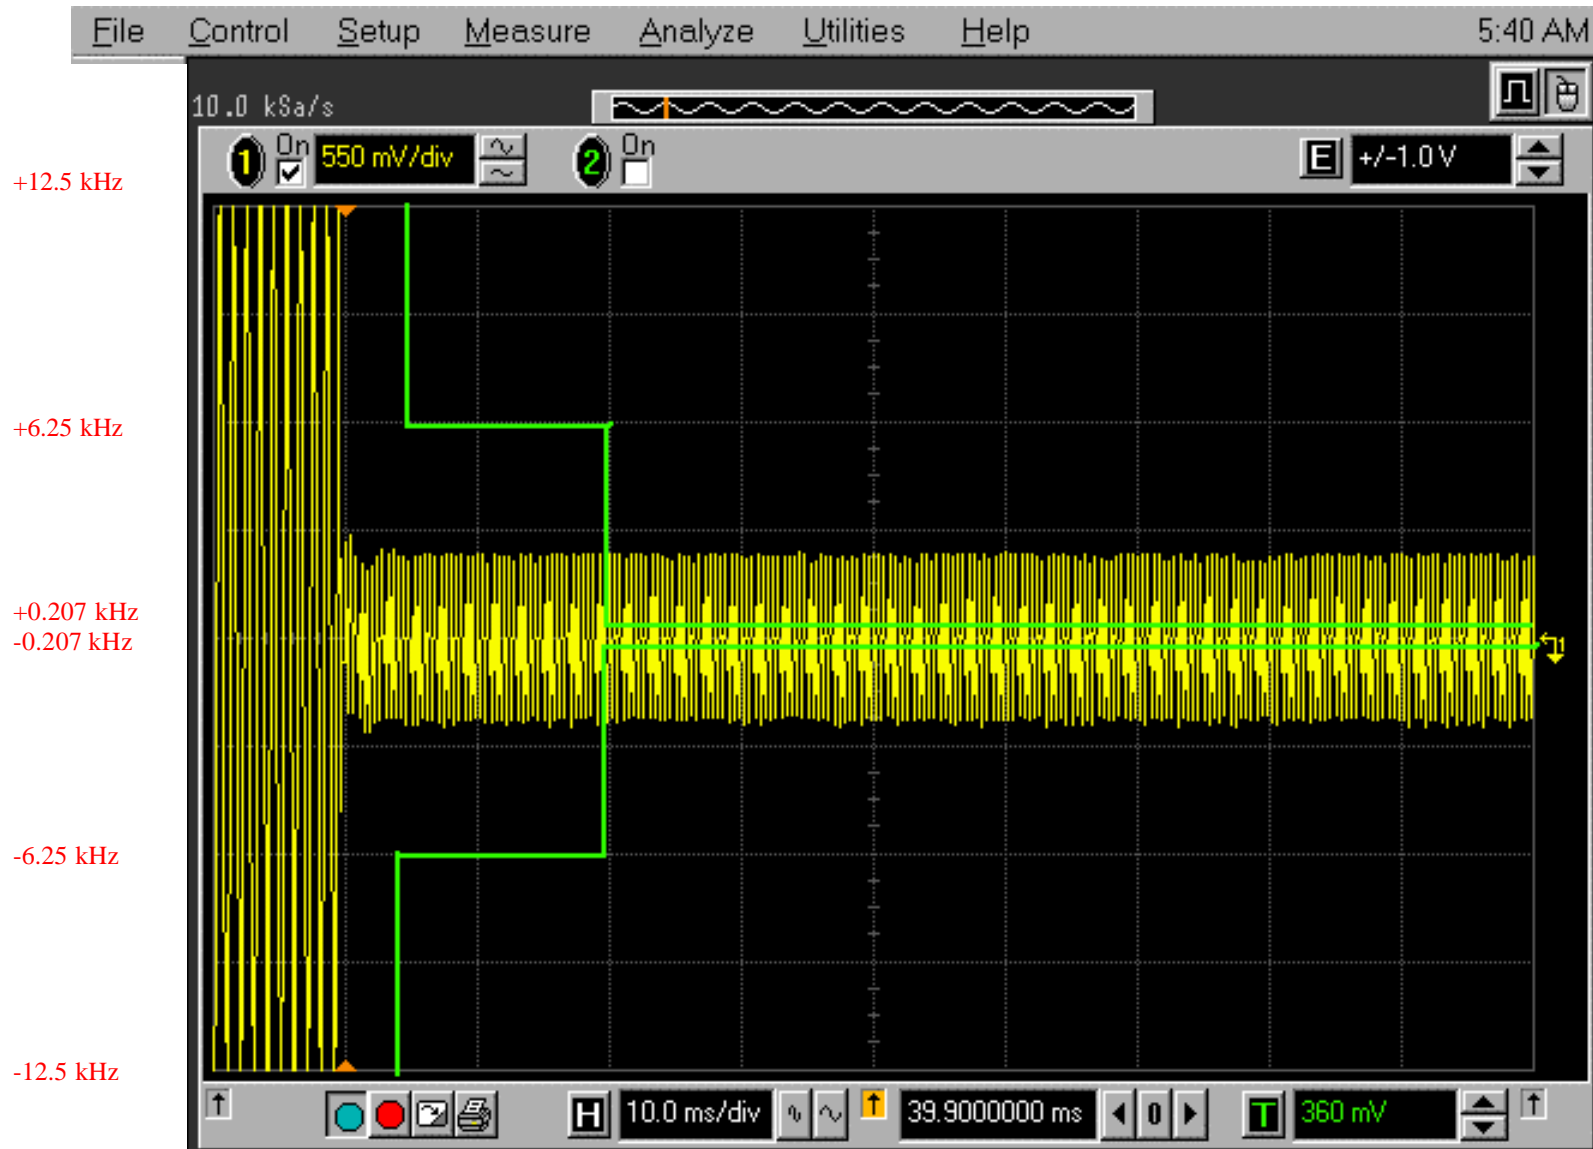

TRANSIENT FREQUENCY BEHAVIOR
12.5 kHz Channel Spacing, FM Modulation with 1 kHz Sine Wave Signal
Transmitter was being turned "ON"

TRANSIENT FREQUENCY BEHAVIOR
12.5 kHz Channel Spacing, FM Modulation with 1 kHz Sine Wave Signal

Transmitter was being turned "OFF"