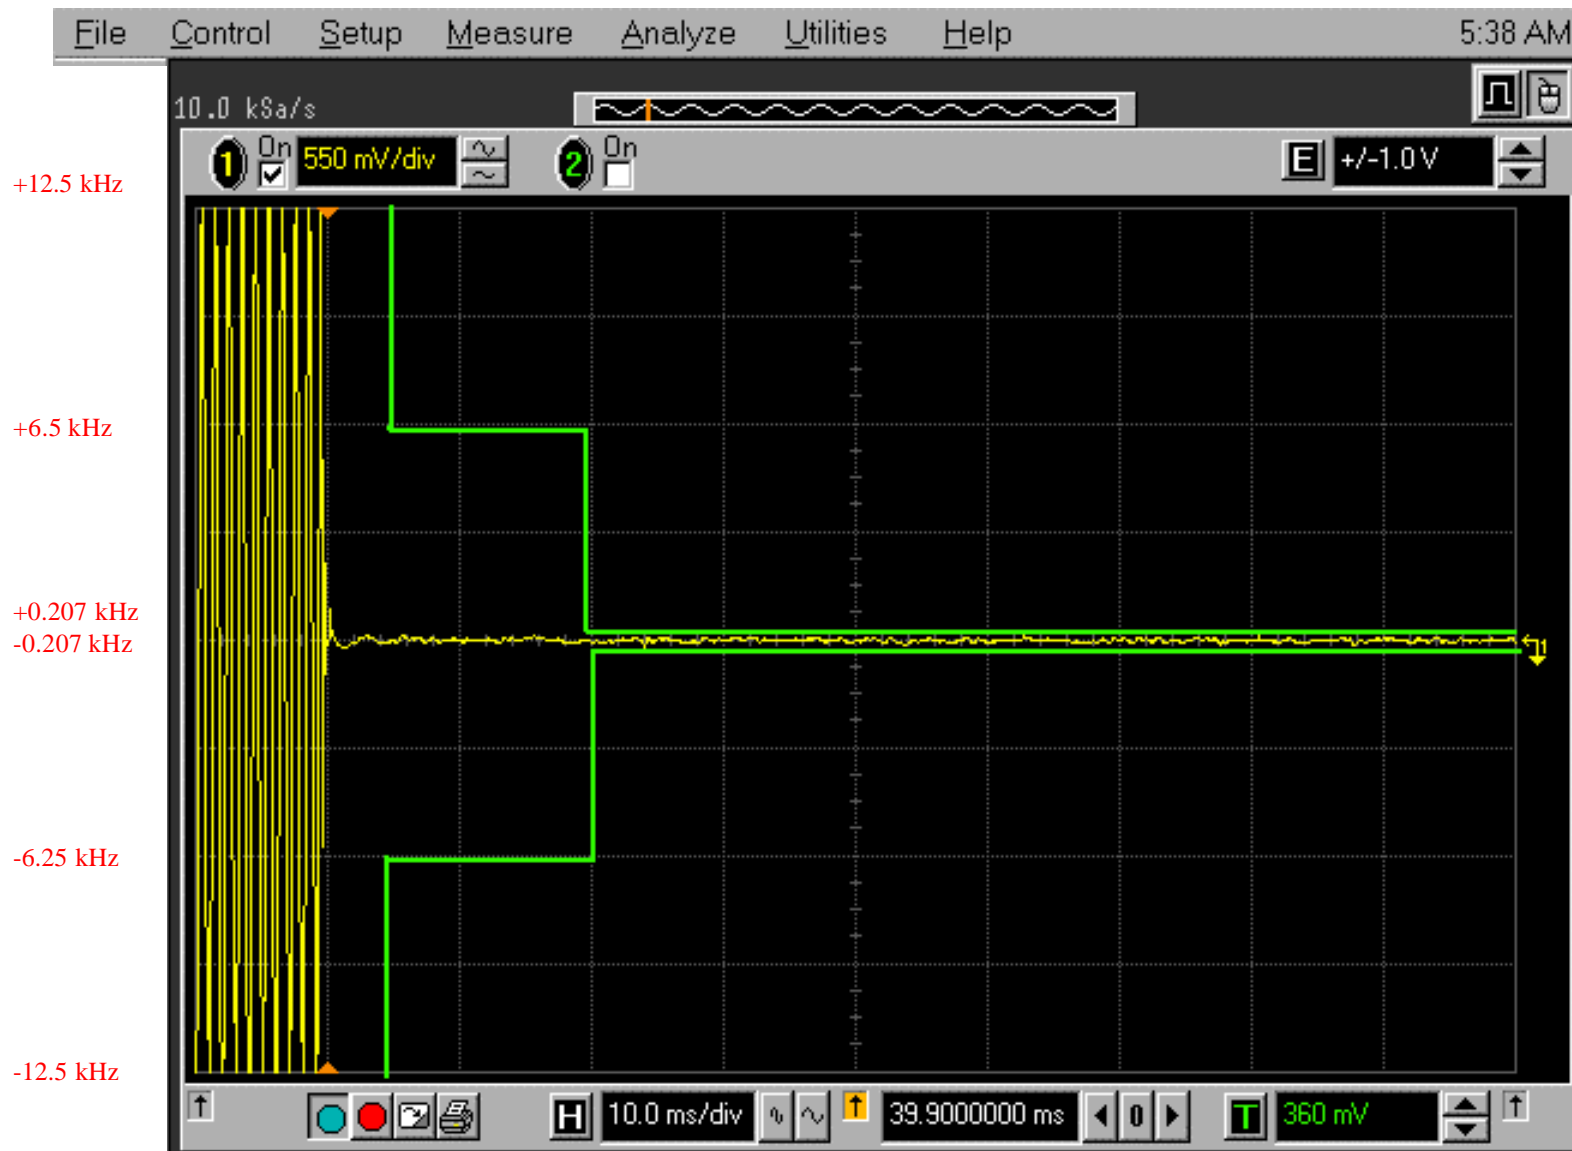

TRANSIENT FREQUENCY BEHAVIOR
12.5 kHz Channel Spacing, No Modulation

Transmitter was being turned "ON"

TRANSIENT FREQUENCY BEHAVIOR
12.5 kHz Channel Spacing, No Modulation
Transmitter was being turned "OFF"