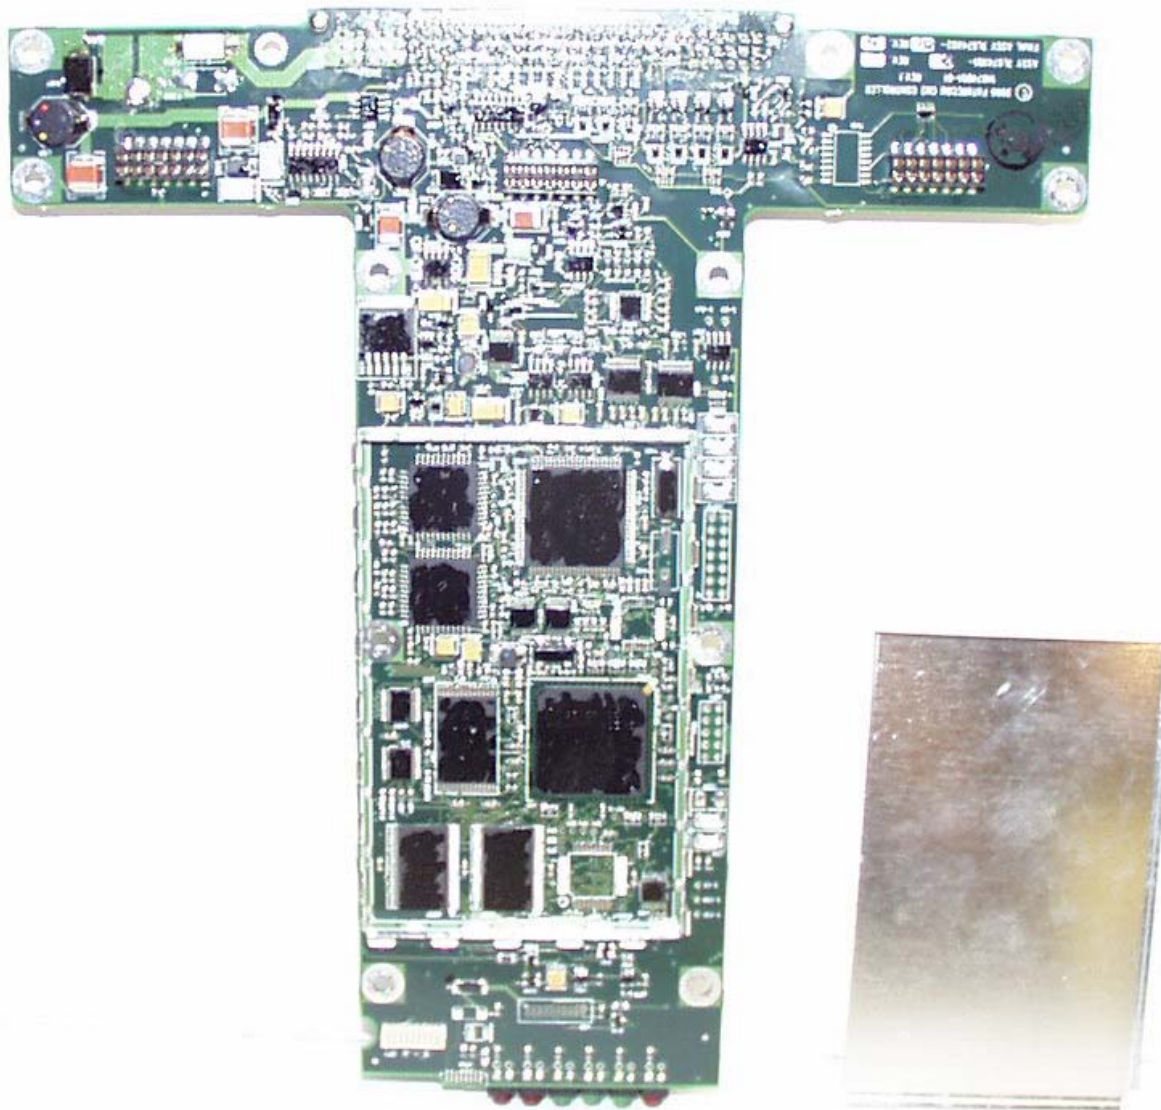

**Annex 3 - Internal Photographs of EUT**  
Digital Channel Module, Model CMD 800

**Photo # 10**  
FCC ID: L06-CMD800  
IC: 2098B-CMD800

**Annex 3 - Internal Photographs of EUT**  
**Digital Channel Module, Model CMD 800**

**Photo # 11**  
**FCC ID: L06-CMD800**  
**IC: 2098B-CMD800**

**Annex 3 - Internal Photographs of EUT**  
Digital Channel Module, Model CMD 800

**Photo # 12**  
FCC ID: L06-CMD800  
IC: 2098B-CMD800

**Annex 3 - Internal Photographs of EUT**  
Digital Channel Module, Model CMD 800

**Photo # 13**  
FCC ID: L06-CMD800  
IC: 2098B-CMD800

**Annex 3 - Internal Photographs of EUT**  
**Digital Channel Module, Model CMD 800**

**Photo # 14**  
**FCC ID: L06-CMD800**  
**IC: 2098B-CMD800**