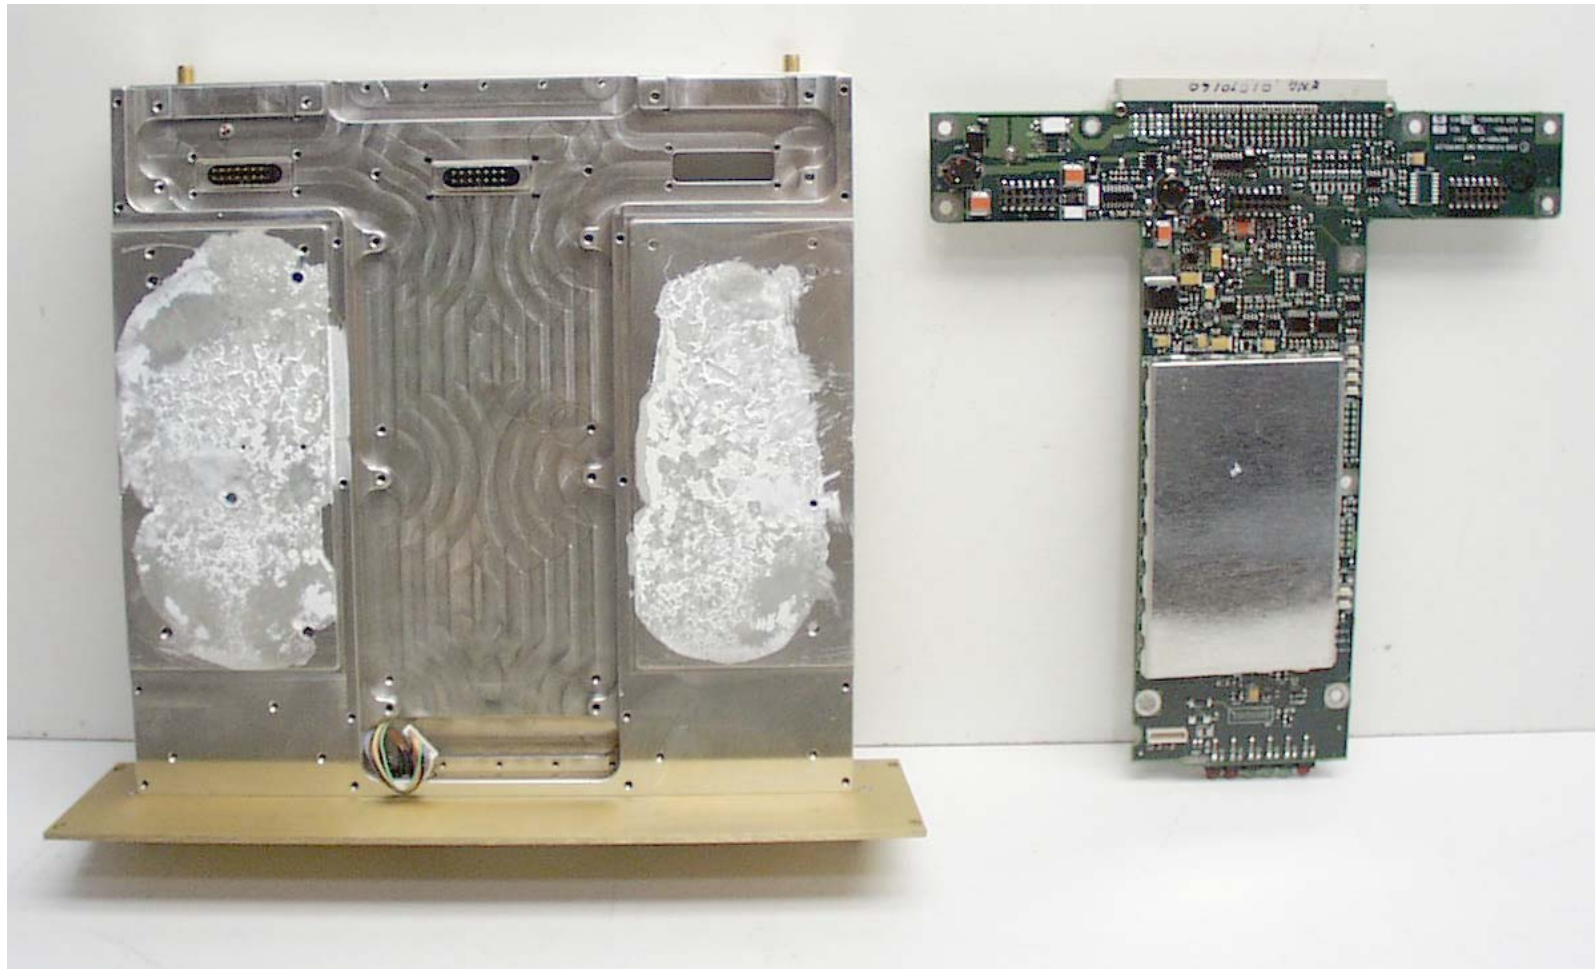

**Annex 3 - Internal Photographs of EUT**  
Digital Channel Module, Model CMD 800

**Photo # 10**  
FCC ID: L06-CMD800  
IC: 2098B-CMD800

**Annex 3 - Internal Photographs of EUT**  
**Digital Channel Module, Model CMD 800**

**Photo # 11**  
**FCC ID: L06-CMD800**  
**IC: 2098B-CMD800**

**Annex 3 - Internal Photographs of EUT**  
Digital Channel Module, Model CMD 800

**Photo # 12**  
FCC ID: L06-CMD800  
IC: 2098B-CMD800

**Annex 3 - Internal Photographs of EUT**  
Digital Channel Module, Model CMD 800