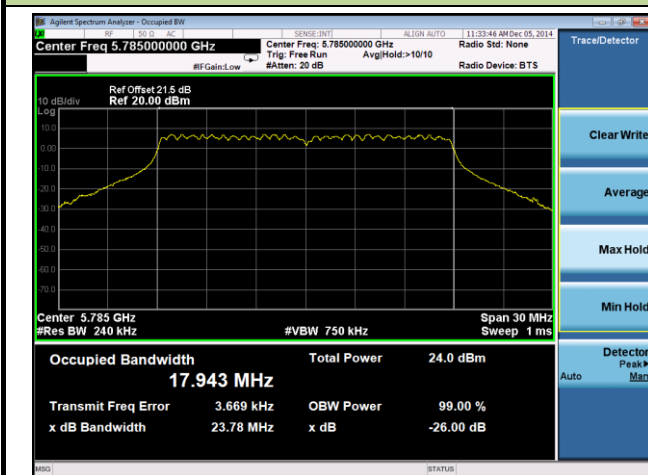

Channel 157 (5785MHz)