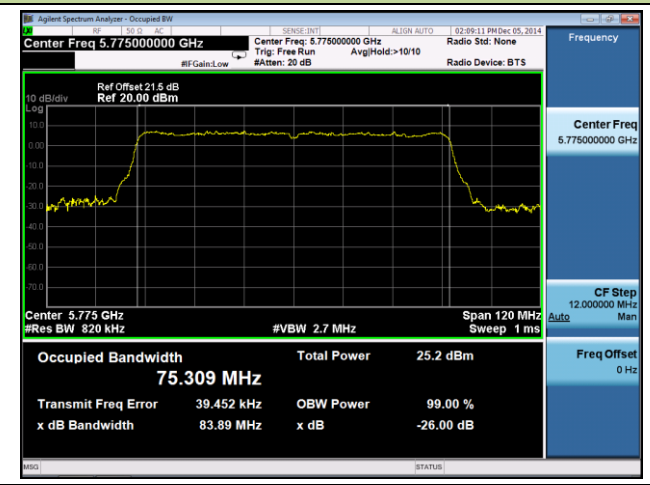

802.11ac-VHT80 26dB Bandwidth & 99% Bandwidth - Ant 0 / Ant 0 + 1 + 2 + 3

Channel 42 (5210MHz)

Channel 155 (5755MHz)

802.11a 26dB Bandwidth & 99% Bandwidth - Ant 1 / Ant 0 + 1 + 2 + 3
Channel 36 (5180MHz)

Channel 44 (5220MHz)

Channel 48 (5240MHz)

Channel 149 (5745MHz)

Channel 157 (5785MHz)

Channel 165 (5825MHz)

802.11n-HT20 26dB Bandwidth & 99% Bandwidth - Ant 1 / Ant 0 + 1 + 2 + 3
Channel 36 (5180MHz)

Channel 44 (5220MHz)