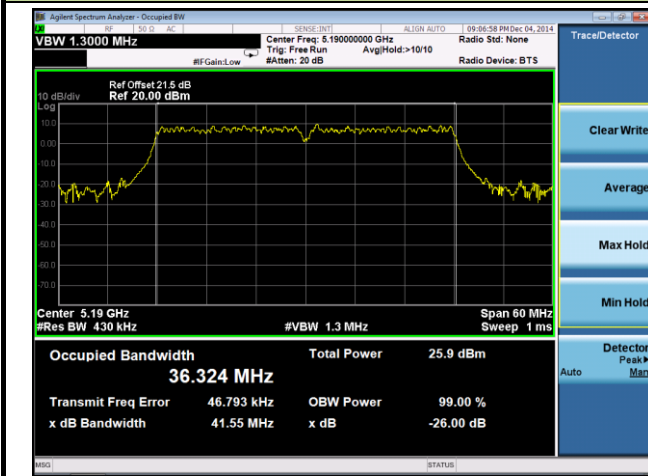

802.11ac-VHT40 26dB Bandwidth & 99% Bandwidth - Ant 1 / Ant 0 + 1 + 2 + 3

Channel 38 (5190MHz)