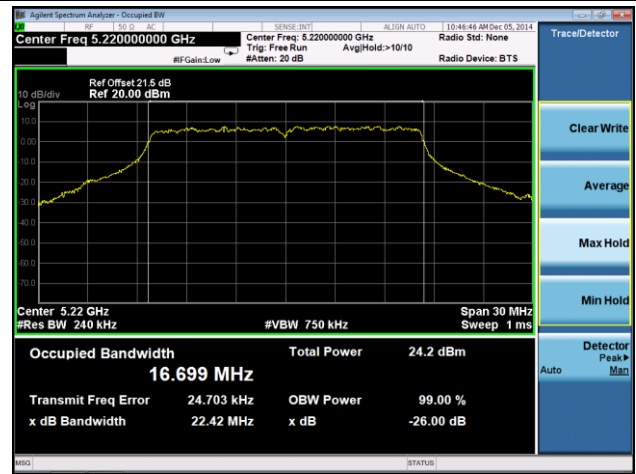

Channel 44 (5220MHz)