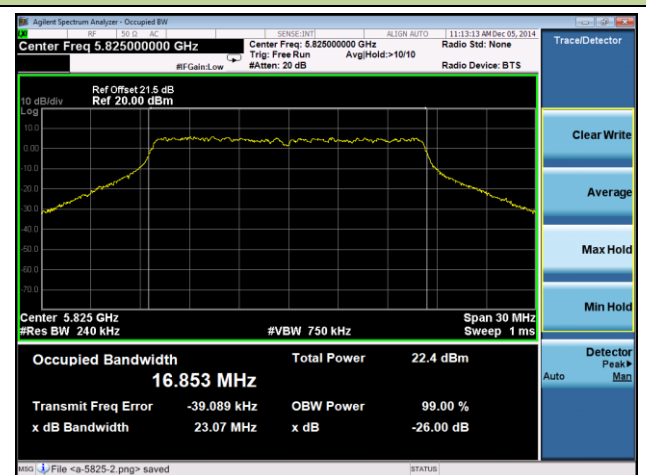

802.11ac-VHT80 26dB Bandwidth & 99% Bandwidth - Ant 0 / Ant 0 + 1 + 2 + 3

Channel 42 (5210MHz)

Channel 155 (5755MHz)

802.11a 26dB Bandwidth & 99% Bandwidth - Ant 1 / Ant 0 + 1 + 2 + 3
Channel 36 (5180MHz)

Channel 44 (5220MHz)

Channel 48 (5240MHz)

Channel 149 (5745MHz)

Channel 157 (5785MHz)

Channel 165 (5825MHz)

802.11n-HT20 26dB Bandwidth & 99% Bandwidth - Ant 1 / Ant 0 + 1 + 2 + 3
Channel 36 (5180MHz)

Channel 44 (5220MHz)