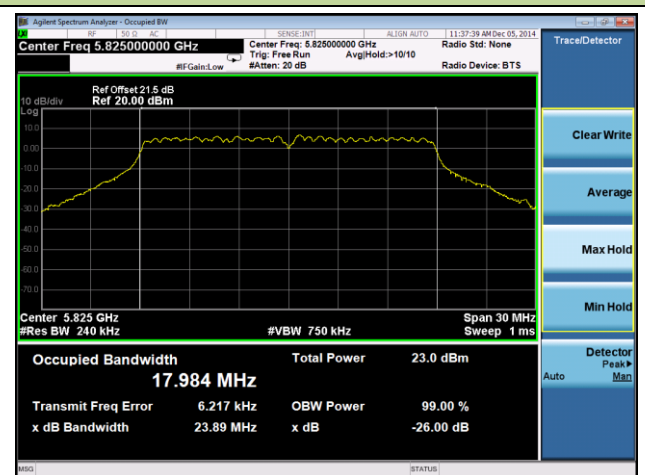

Channel 165 (5825MHz)