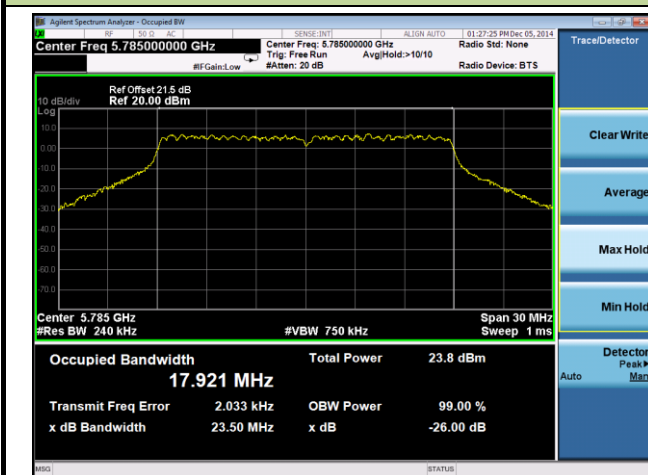

Channel 157 (5785MHz)