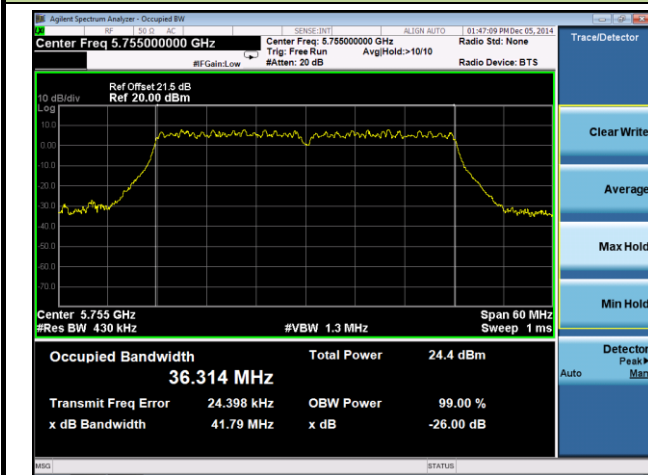

Channel 151 (5755 MHz)