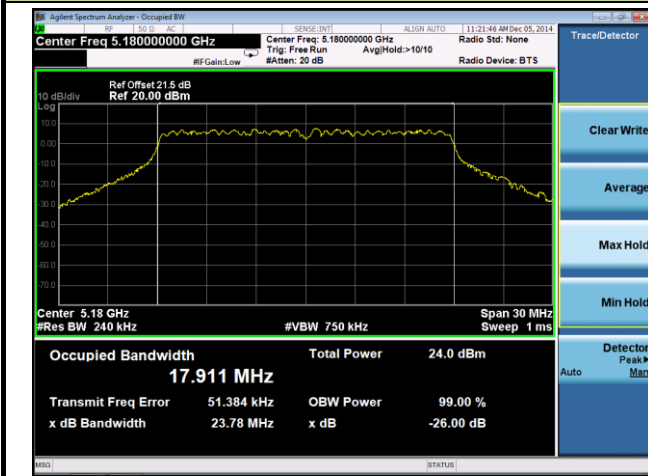

802.11n-HT20 26dB Bandwidth & 99% Bandwidth - Ant 2 / Ant 0 + 1 + 2 + 3

Channel 36 (5180MHz)