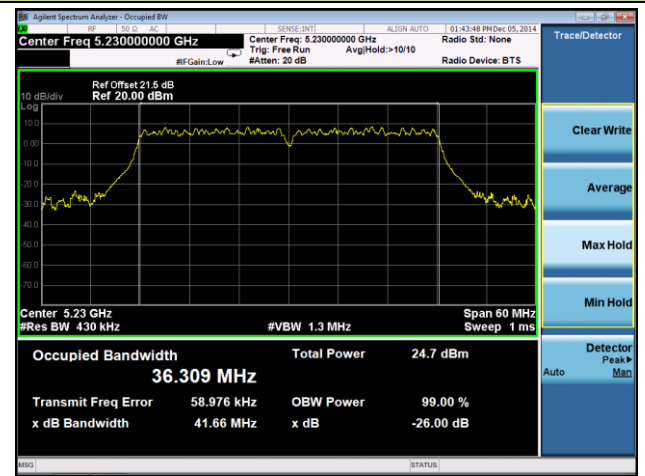

Channel 46 (5230MHz)