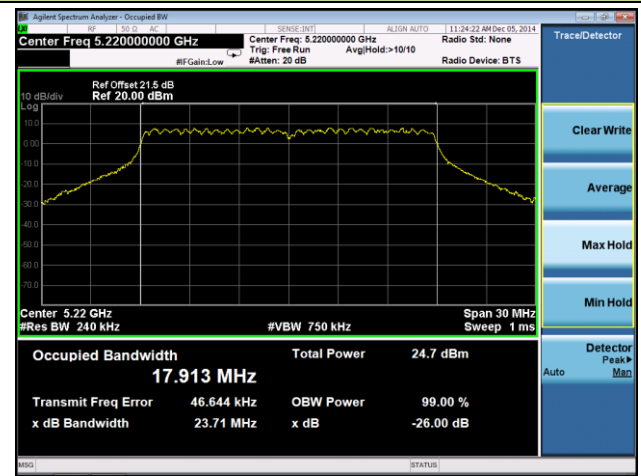

802.11ac-VHT80 26dB Bandwidth & 99% Bandwidth - Ant 0 / Ant 0 + 1 + 2 + 3

Channel 42 (5210MHz)

Channel 155 (5755MHz)

802.11a 26dB Bandwidth & 99% Bandwidth - Ant 1 / Ant 0 + 1 + 2 + 3
Channel 36 (5180MHz)

Channel 44 (5220MHz)

Channel 48 (5240MHz)

Channel 149 (5745MHz)

Channel 157 (5785MHz)

Channel 165 (5825MHz)

802.11n-HT20 26dB Bandwidth & 99% Bandwidth - Ant 1 / Ant 0 + 1 + 2 + 3
Channel 36 (5180MHz)

Channel 44 (5220MHz)