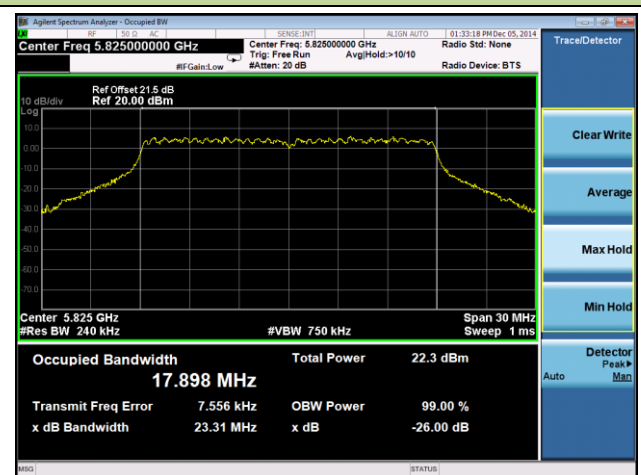

Channel 165 (5825MHz)