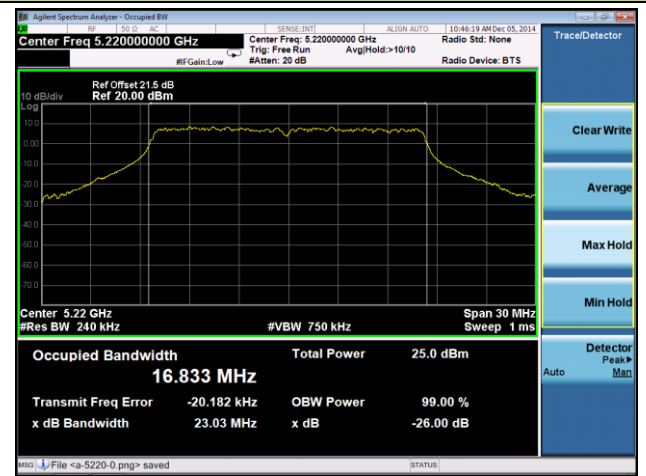

802.11ac-VHT80 26dB Bandwidth & 99% Bandwidth - Ant 0 / Ant 0 + 1 + 2 + 3

Channel 42 (5210MHz)

Channel 155 (5755MHz)

802.11a 26dB Bandwidth & 99% Bandwidth - Ant 1 / Ant 0 + 1 + 2 + 3
Channel 36 (5180MHz)

Channel 44 (5220MHz)

Channel 48 (5240MHz)

Channel 149 (5745MHz)

Channel 157 (5785MHz)

Channel 165 (5825MHz)

802.11n-HT20 26dB Bandwidth & 99% Bandwidth - Ant 1 / Ant 0 + 1 + 2 + 3
Channel 36 (5180MHz)

Channel 44 (5220MHz)