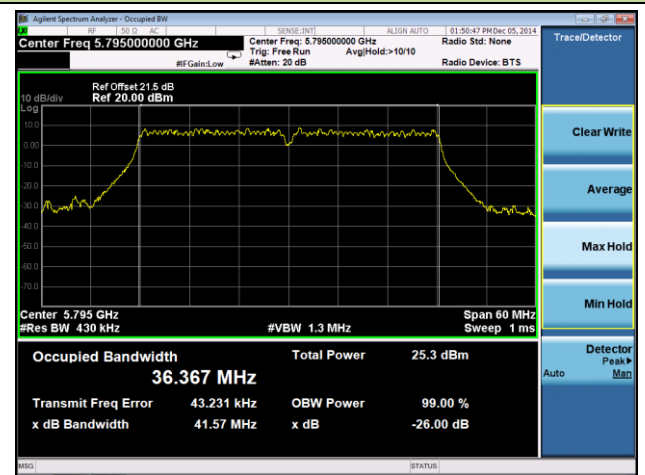

Channel 159 (5795 MHz)