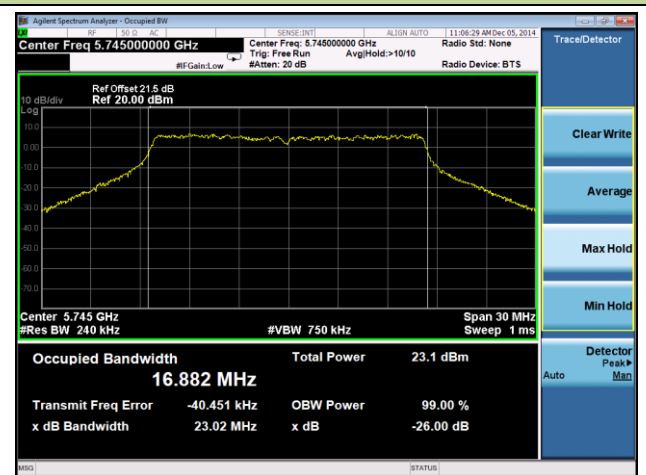

802.11ac-VHT80 26dB Bandwidth & 99% Bandwidth - Ant 0 / Ant 0 + 1 + 2 + 3

Channel 42 (5210MHz)

Channel 155 (5755MHz)

802.11a 26dB Bandwidth & 99% Bandwidth - Ant 1 / Ant 0 + 1 + 2 + 3
Channel 36 (5180MHz)

Channel 44 (5220MHz)

Channel 48 (5240MHz)

Channel 149 (5745MHz)

Channel 157 (5785MHz)

Channel 165 (5825MHz)

802.11n-HT20 26dB Bandwidth & 99% Bandwidth - Ant 1 / Ant 0 + 1 + 2 + 3
Channel 36 (5180MHz)

Channel 44 (5220MHz)