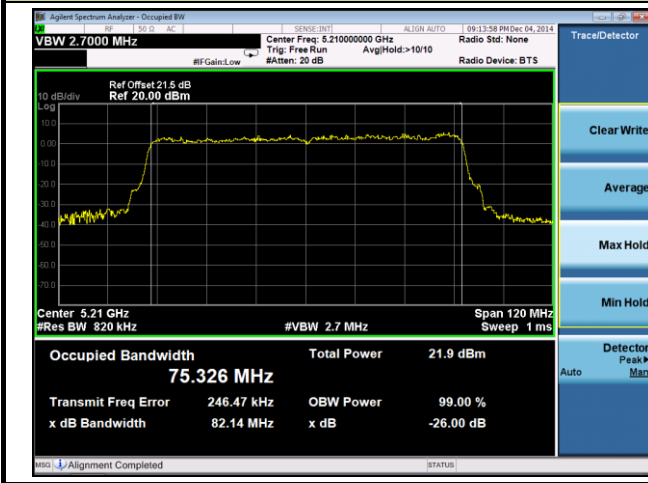

802.11ac-VHT80 26dB Bandwidth & 99% Bandwidth - Ant 1 / Ant 0 + 1 + 2 + 3

Channel 42 (5210MHz)