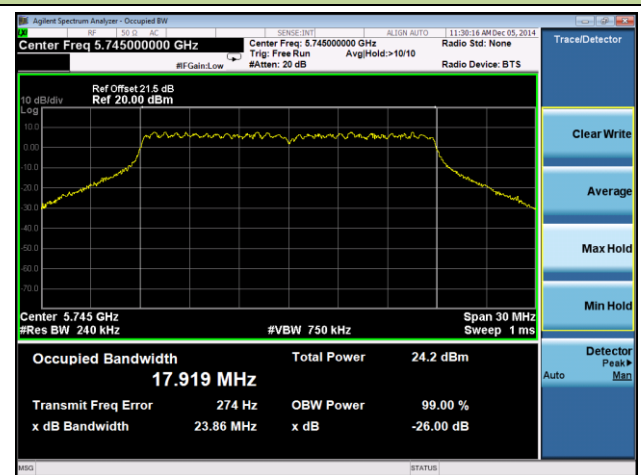

Channel 149 (5745MHz)