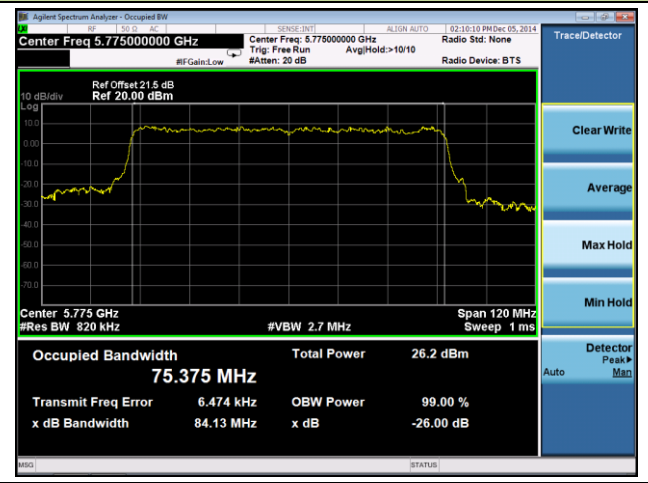

Channel 155 (5755MHz)