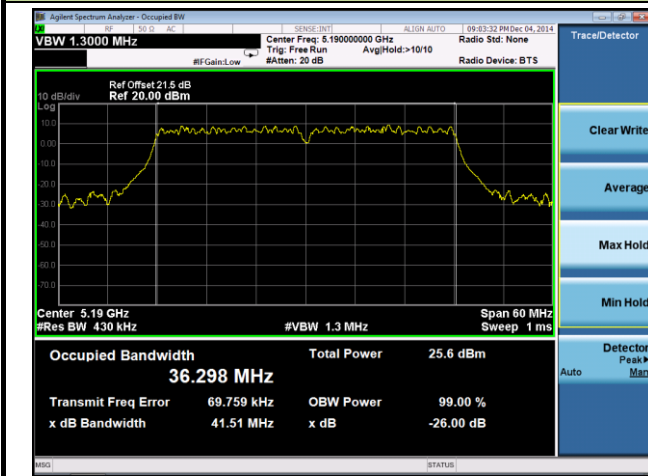

802.11n-HT40 26dB Bandwidth & 99% Bandwidth - Ant 2 / Ant 0 + 1 + 2 + 3

Channel 38 (5190MHz)