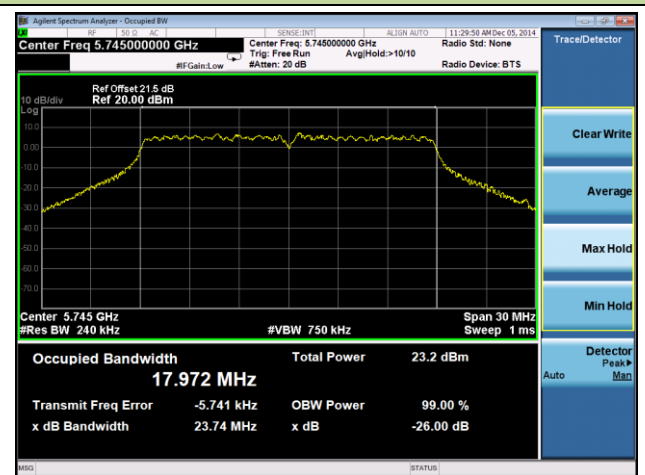

Channel 149 (5745MHz)