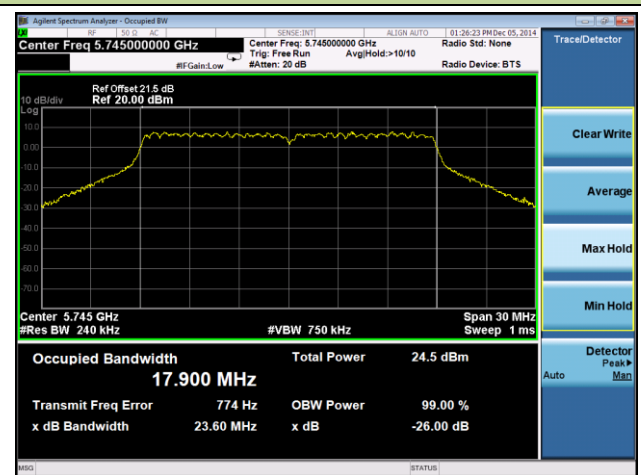

Channel 149 (5745MHz)