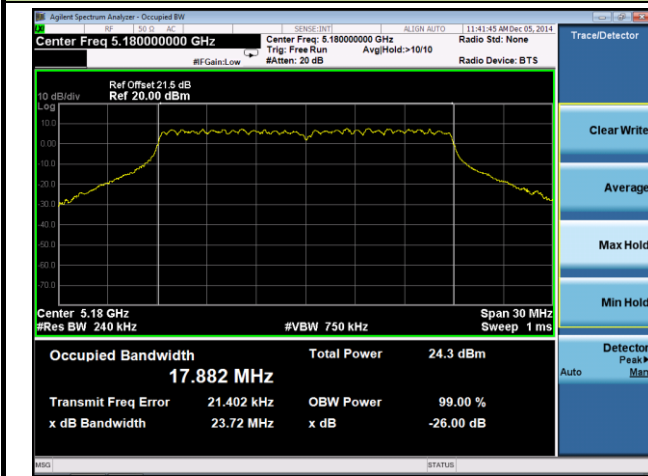

802.11ac-VHT20 26dB Bandwidth & 99% Bandwidth - Ant 1 / Ant 0 + 1 + 2 + 3

Channel 36 (5180MHz)