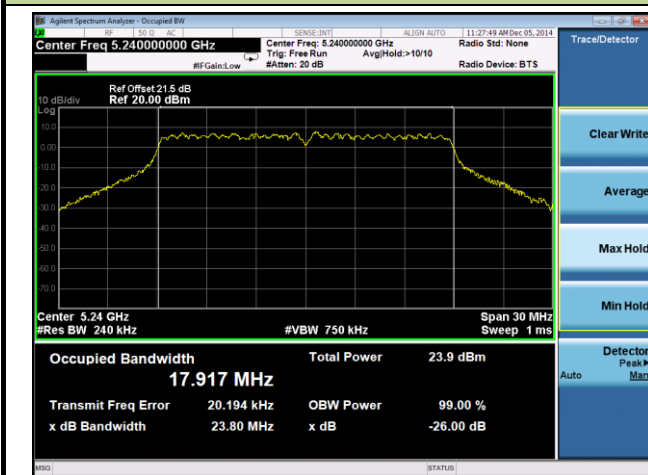

Channel 48 (5240MHz)