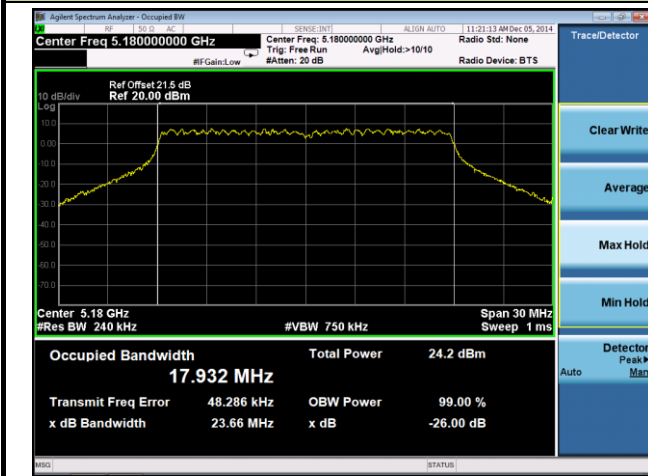

802.11ac-VHT80 26dB Bandwidth & 99% Bandwidth - Ant 0 / Ant 0 + 1 + 2 + 3

Channel 42 (5210MHz)

Channel 155 (5755MHz)

802.11a 26dB Bandwidth & 99% Bandwidth - Ant 1 / Ant 0 + 1 + 2 + 3
Channel 36 (5180MHz)

Channel 44 (5220MHz)

Channel 48 (5240MHz)

Channel 149 (5745MHz)

Channel 157 (5785MHz)

Channel 165 (5825MHz)

802.11n-HT20 26dB Bandwidth & 99% Bandwidth - Ant 1 / Ant 0 + 1 + 2 + 3
Channel 36 (5180MHz)

Channel 44 (5220MHz)