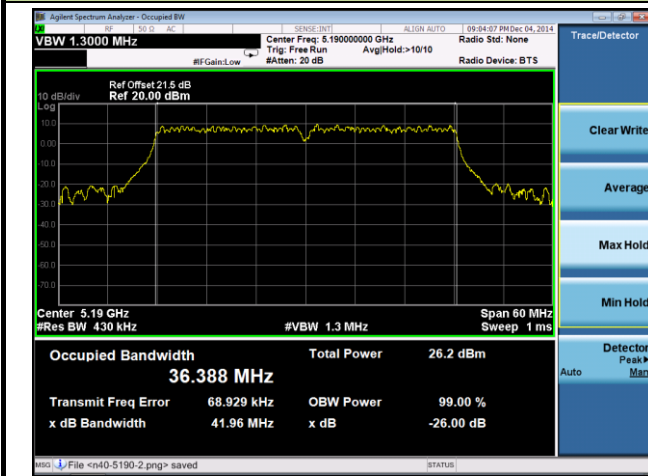

802.11n-HT40 26dB Bandwidth & 99% Bandwidth - Ant 1 / Ant 0 + 1 + 2 + 3

Channel 38 (5190MHz)