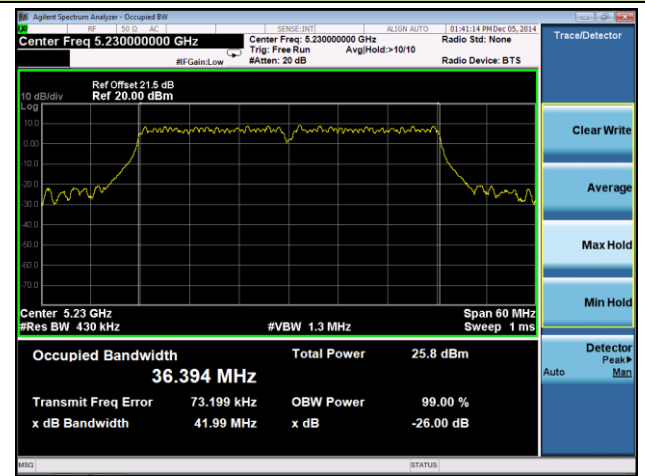

Channel 46 (5230MHz)