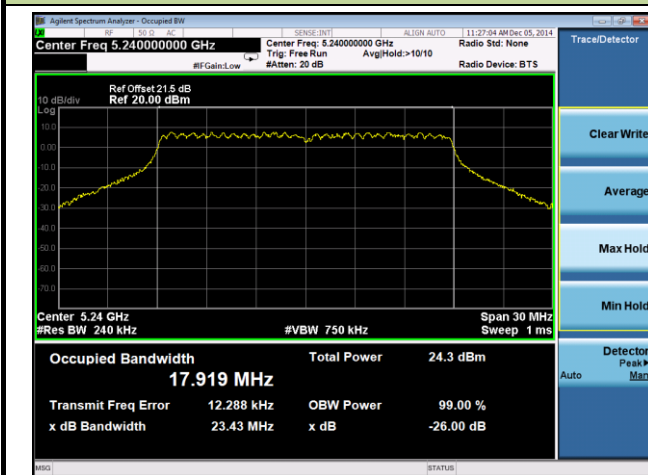

Channel 48 (5240MHz)