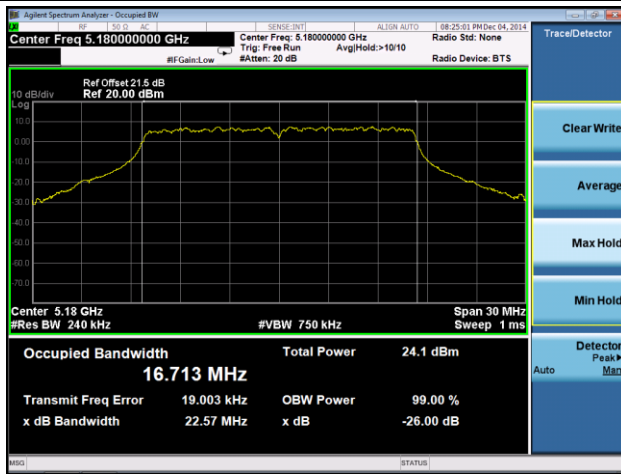

802.11a 26dB Bandwidth & 99% Bandwidth - Ant 2 / Ant 0 + 1 + 2 + 3

Channel 36 (5180MHz)