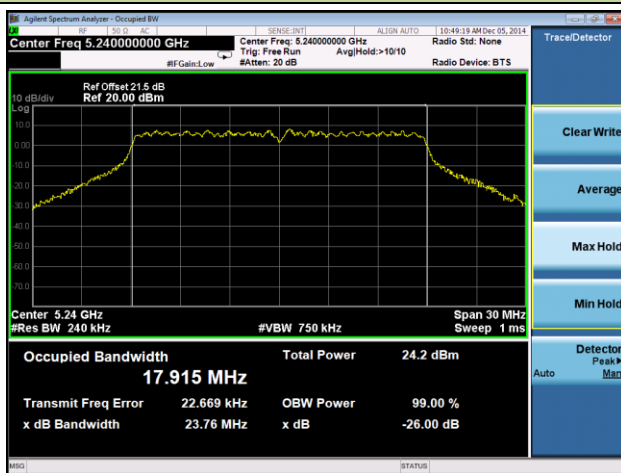

Channel 48 (5240MHz)