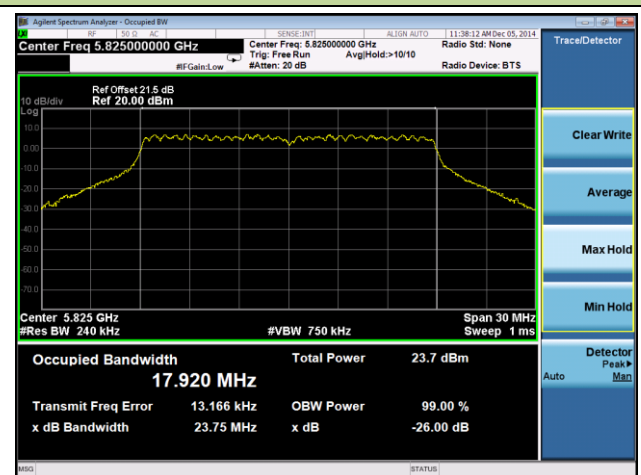

Channel 165 (5825MHz)