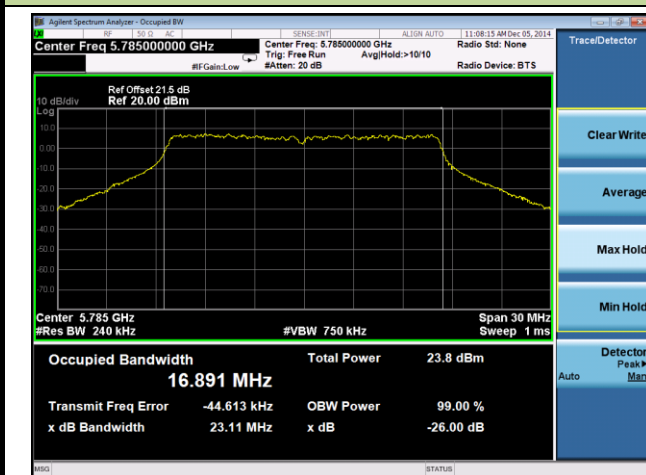

802.11ac-VHT80 26dB Bandwidth & 99% Bandwidth - Ant 0 / Ant 0 + 1 + 2 + 3

Channel 42 (5210MHz)

Channel 155 (5755MHz)

802.11a 26dB Bandwidth & 99% Bandwidth - Ant 1 / Ant 0 + 1 + 2 + 3
Channel 36 (5180MHz)

Channel 44 (5220MHz)

Channel 48 (5240MHz)

Channel 149 (5745MHz)

Channel 157 (5785MHz)

Channel 165 (5825MHz)

802.11n-HT20 26dB Bandwidth & 99% Bandwidth - Ant 1 / Ant 0 + 1 + 2 + 3
Channel 36 (5180MHz)

Channel 44 (5220MHz)