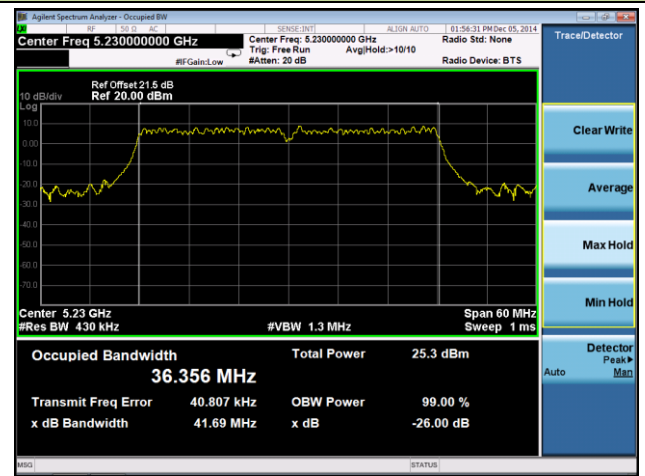

Channel 46 (5230MHz)