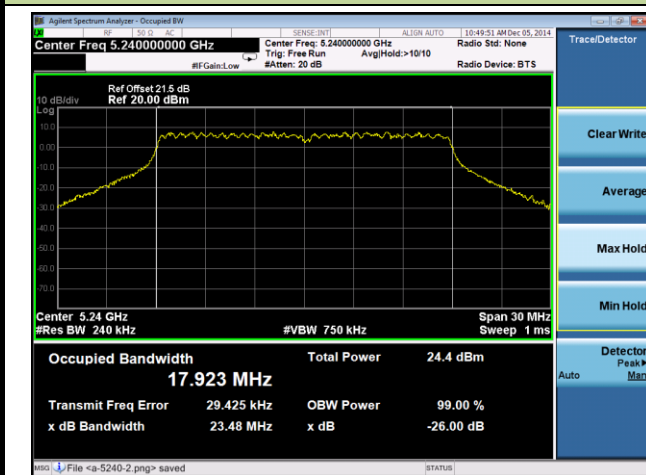

802.11ac-VHT80 26dB Bandwidth & 99% Bandwidth - Ant 0 / Ant 0 + 1 + 2 + 3

Channel 42 (5210MHz)

Channel 155 (5755MHz)

802.11a 26dB Bandwidth & 99% Bandwidth - Ant 1 / Ant 0 + 1 + 2 + 3
Channel 36 (5180MHz)

Channel 44 (5220MHz)

Channel 48 (5240MHz)

Channel 149 (5745MHz)

Channel 157 (5785MHz)

Channel 165 (5825MHz)

802.11n-HT20 26dB Bandwidth & 99% Bandwidth - Ant 1 / Ant 0 + 1 + 2 + 3
Channel 36 (5180MHz)

Channel 44 (5220MHz)