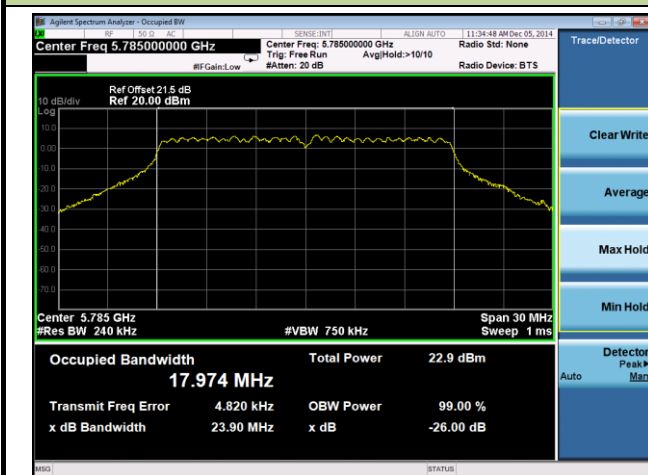

Channel 157 (5785MHz)