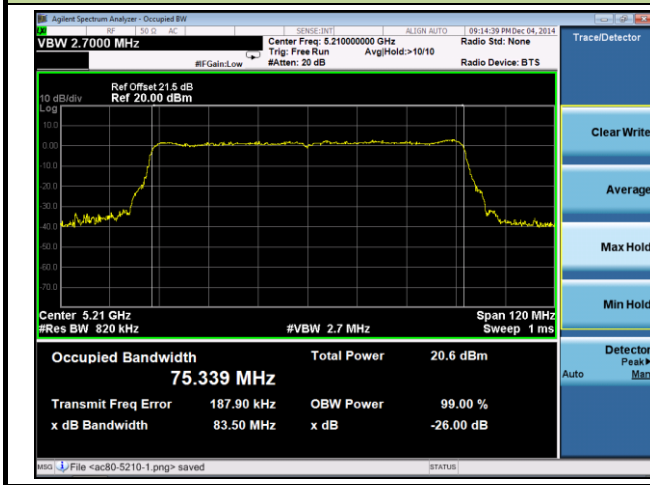

802.11ac-VHT80 26dB Bandwidth & 99% Bandwidth - Ant 0 / Ant 0 + 1 + 2 + 3

Channel 42 (5210MHz)

Channel 155 (5755MHz)

802.11a 26dB Bandwidth & 99% Bandwidth - Ant 1 / Ant 0 + 1 + 2 + 3
Channel 36 (5180MHz)

Channel 44 (5220MHz)

Channel 48 (5240MHz)

Channel 149 (5745MHz)

Channel 157 (5785MHz)

Channel 165 (5825MHz)

802.11n-HT20 26dB Bandwidth & 99% Bandwidth - Ant 1 / Ant 0 + 1 + 2 + 3
Channel 36 (5180MHz)

Channel 44 (5220MHz)