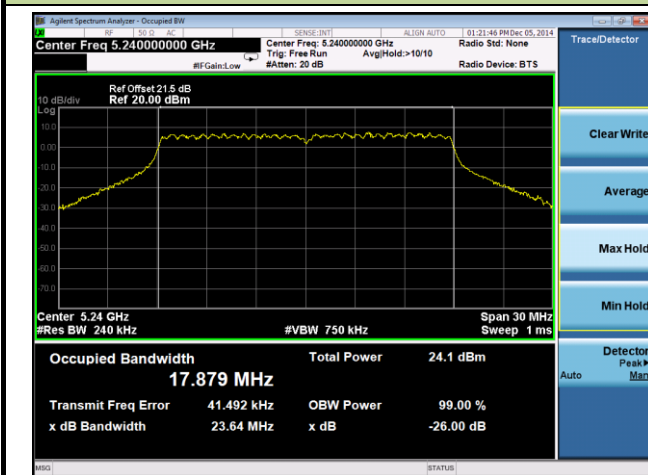

Channel 48 (5240MHz)