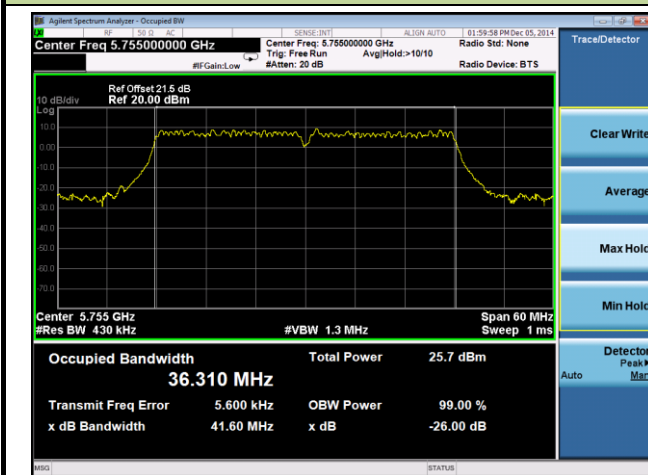

Channel 151(5755MHz)