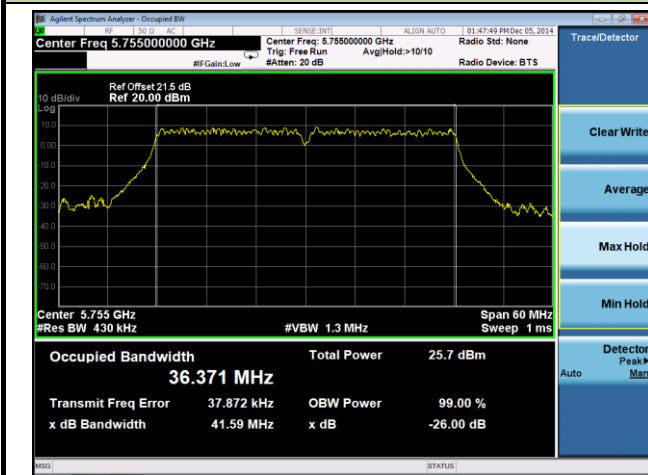

Channel 151 (5755 MHz)