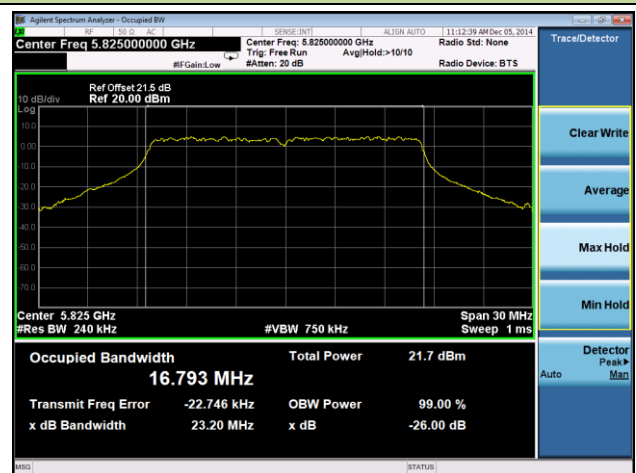

Channel 165 (5825MHz)