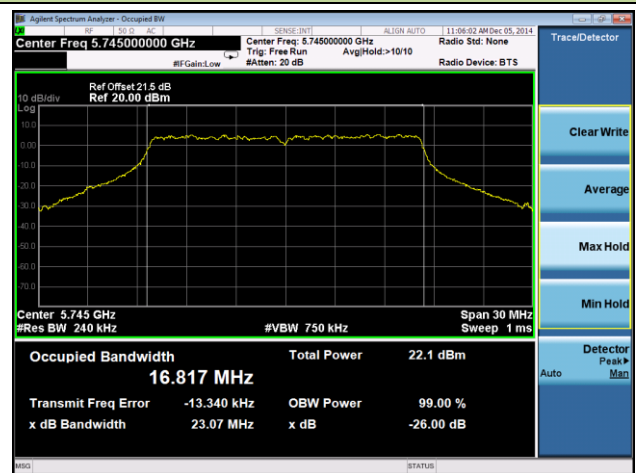

Channel 149 (5745MHz)