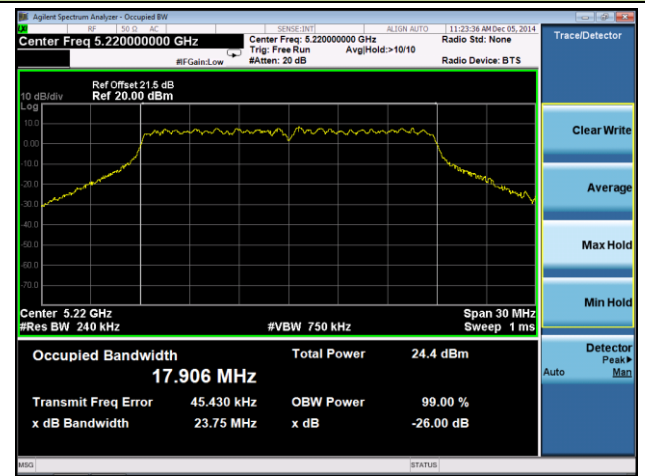

Channel 44 (5220MHz)