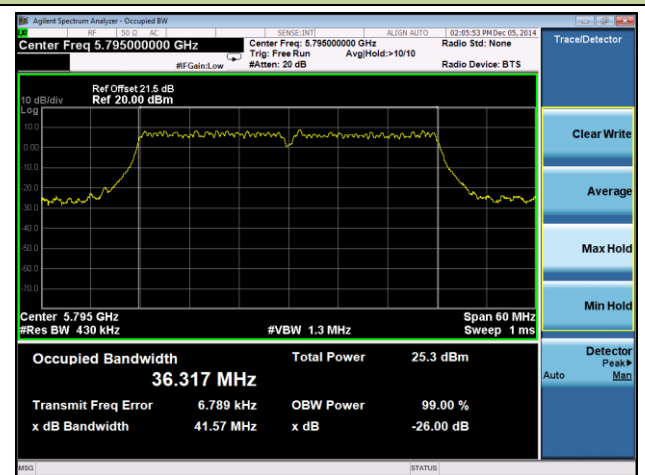

Channel 159(5795MHz)