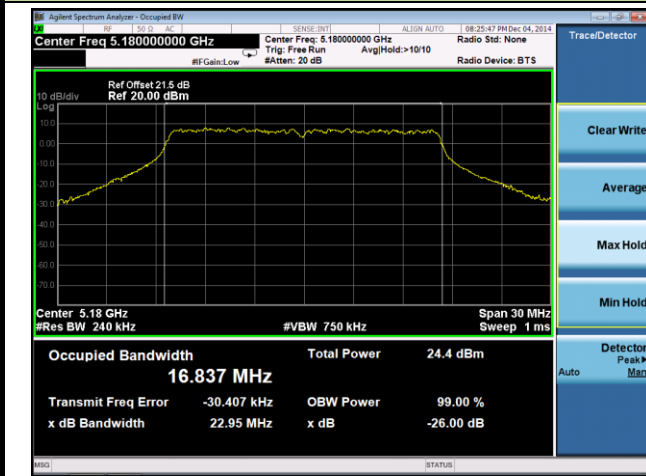

802.11ac-VHT80 26dB Bandwidth & 99% Bandwidth - Ant 0 / Ant 0 + 1 + 2 + 3

Channel 42 (5210MHz)

Channel 155 (5755MHz)

802.11a 26dB Bandwidth & 99% Bandwidth - Ant 1 / Ant 0 + 1 + 2 + 3
Channel 36 (5180MHz)

Channel 44 (5220MHz)

Channel 48 (5240MHz)

Channel 149 (5745MHz)

Channel 157 (5785MHz)

Channel 165 (5825MHz)

802.11n-HT20 26dB Bandwidth & 99% Bandwidth - Ant 1 / Ant 0 + 1 + 2 + 3
Channel 36 (5180MHz)

Channel 44 (5220MHz)