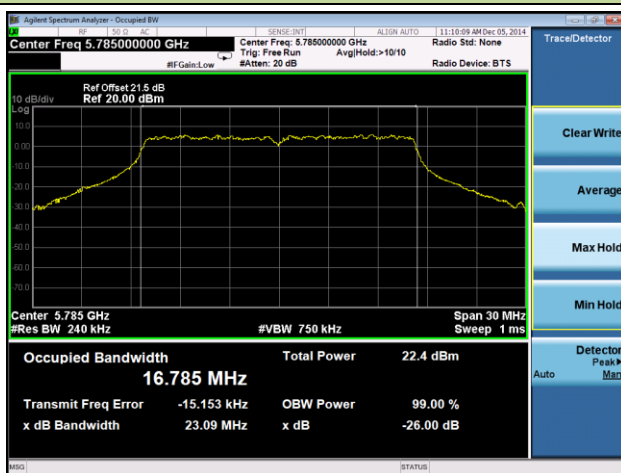

Channel 157 (5785MHz)