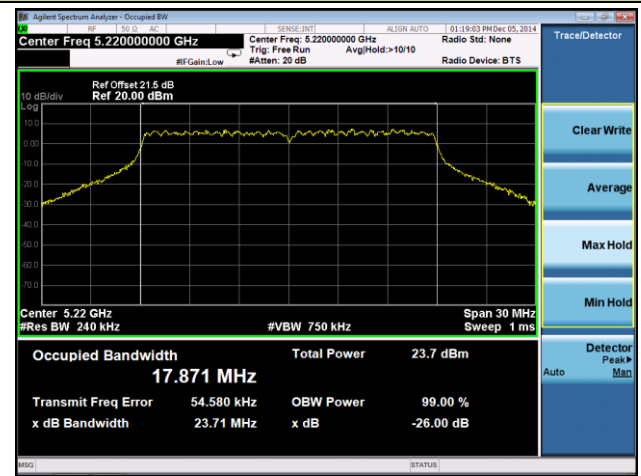

Channel 44 (5220MHz)