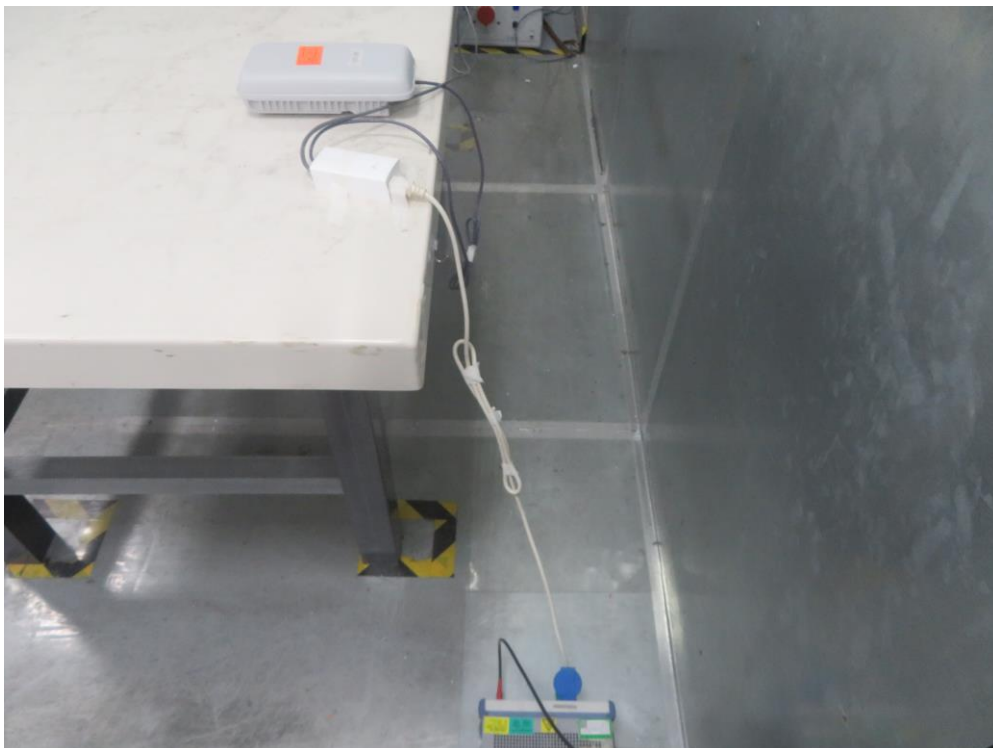

RF Test Setup Photo

Description: Front View of Conducted Emission Test Setup for Power Port

Description: Back View of Conducted Emission Test Setup for Power Port

Description: Radiated Spurious Emission Test Setup for Below 1GHz

Description: Radiated Spurious Emission Test Setup for Above 1GHz

Description: Conducted Test Setup

Description: DFS Test Setup