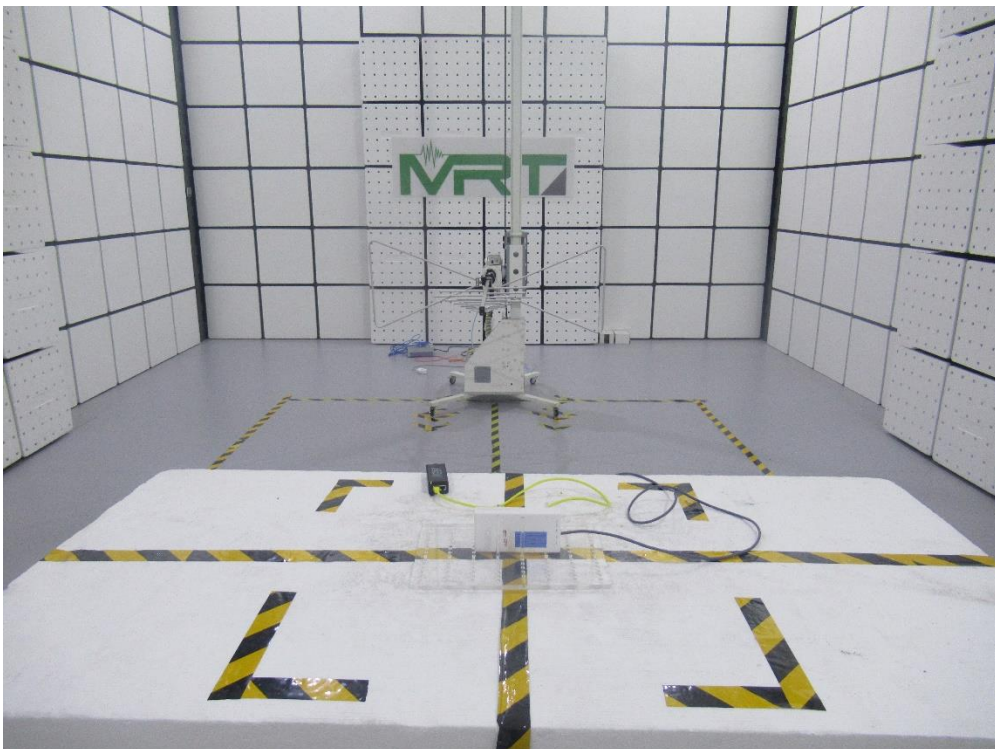

RF Test Setup Photo

Description: Front View of Conducted Emission Test Setup for Power Port

Description: Back View of Conducted Emission Test Setup for Power Port

Description: Radiated Spurious Emission Test Setup for 9kHz ~ 30MHz

Description: Radiated Spurious Emission Test Setup for 30MHz ~ 1GHz

Description: Radiated Spurious Emission Test Setup for 1GHz ~ 18GHz

Description: Radiated Spurious Emission Test Setup for 18GHz ~ 40GHz