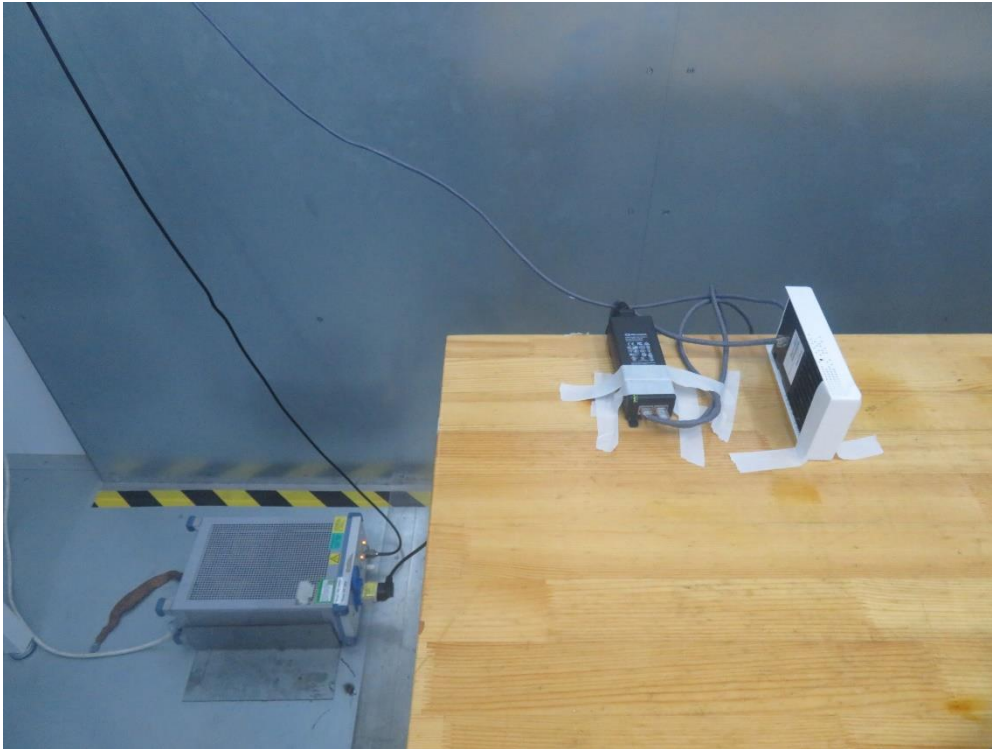

RF Test Setup Photo

Description: Front View of Conducted Emission Test Setup for Power Port

Description: Back View of Conducted Emission Test Setup for Power Port

Description: Radiated Spurious Emission Test Setup for 9kHz ~ 30MHz

Description: Radiated Spurious Emission Test Setup for 30MHz ~ 1GHz

Description: Radiated Spurious Emission Test Setup for 1GHz ~ 18GHz

Description: Radiated Spurious Emission Test Setup for 18GHz ~ 40GHz

Description: Conducted Measurement Test Setup

Description: Dynamic Frequency Selection Measurement Test Setup