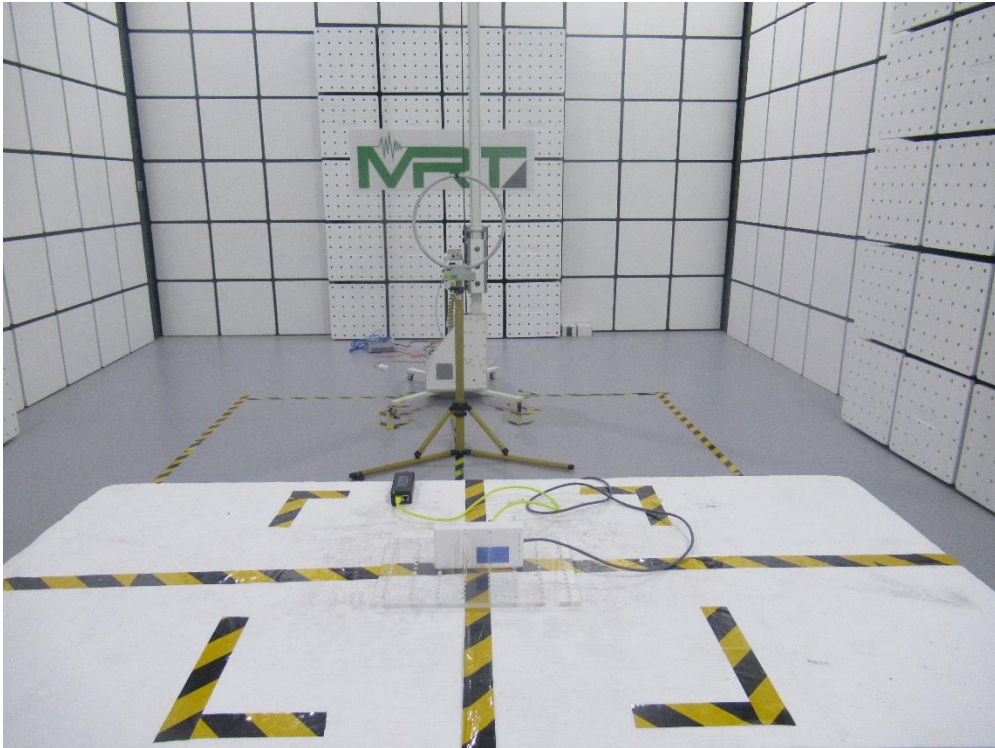

RF Test Setup Photo

Description: Front View of Conducted Emission Test Setup for Power Port

Description: Back View of Conducted Emission Test Setup for Power Port

Description: Radiated Spurious Emission Test Setup for 9kHz ~ 30MHz

Description: Radiated Spurious Emission Test Setup for 30MHz ~ 1GHz

Description: Radiated Spurious Emission Test Setup for 1GHz ~ 18GHz

Description: Radiated Spurious Emission Test Setup for 18GHz ~ 40GHz