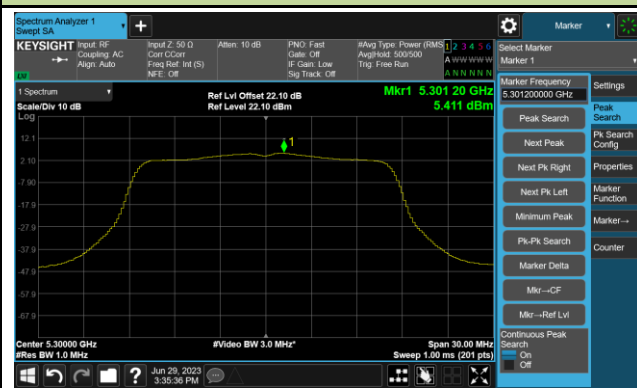

Channel 122 (5610MHz)

Channel 138 (5690MHz)

Channel 155 (5775MHz)

802.11ax-HE160 Power Spectral Density- Ant 0

Channel 50 (5250MHz)

Channel 114 (5570MHz)

## 802.11a Power Spectral Density- Ant 1

Channel 36 (5180MHz)

Channel 44 (5220MHz)

Channel 48 (5240MHz)

Channel 52 (5260MHz)

Channel 60 (5300MHz)

Channel 64 (5320MHz)

## 802.11ac-VHT20 Power Spectral Density- Ant 1

Channel 36 (5180MHz)

Channel 44 (5220MHz)

Channel 48 (5240MHz)

Channel 52 (5260MHz)

Channel 60 (5300MHz)

Channel 64 (5320MHz)

## 802.11ac-VHT20 Power Spectral Density- Ant 1

Channel 100 (5500MHz)

Channel 116 (5580MHz)

Channel 140 (5700MHz)

Channel 144(5720MHz)

Channel 149 (5745MHz)

Channel 157 (5785MHz)

Channel 165 (5825MHz)