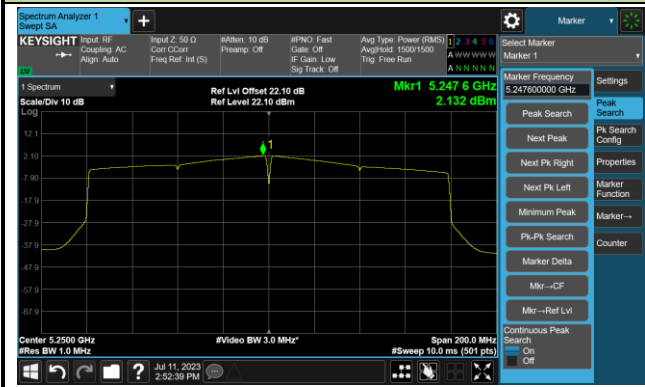

Channel 122 (5610MHz)

Channel 138 (5690MHz)

Channel 155 (5775MHz)

802.11ax-HE160 Power Spectral Density- Ant 0

Channel 50 (5250MHz)

Channel 114 (5570MHz)

## 802.11a Power Spectral Density- Ant 1

Channel 36 (5180MHz)

Channel 44 (5220MHz)

Channel 48 (5240MHz)

Channel 52 (5260MHz)

Channel 60 (5300MHz)

Channel 64 (5320MHz)