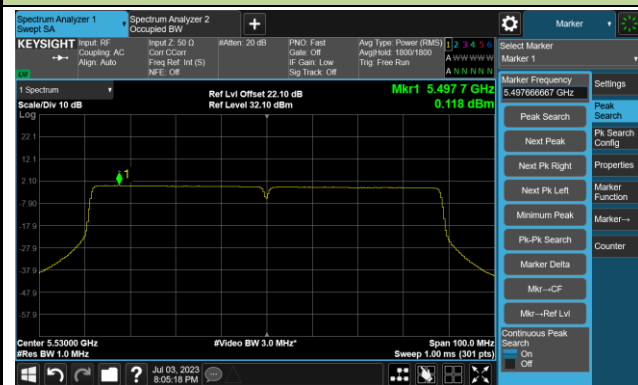

## 802.11ac-VHT80 Power Spectral Density- Ant 1

Channel 42 (5210MHz)

Channel 58 (5290MHz)

Channel 106 (5530MHz)

Channel 122 (5610MHz)

Channel 138 (5690MHz)

Channel 155 (5775MHz)

802.11ac-VHT160 Power Spectral Density- Ant 1

Channel 64 (5320MHz)