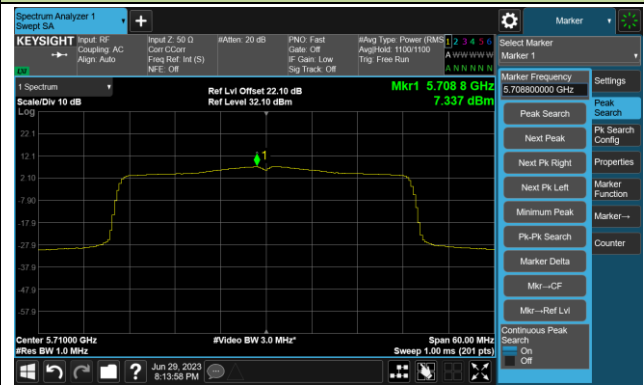

## 802.11ax-HE40 Power Spectral Density- Ant 0

Channel 38 (5190MHz)

Channel 46 (5230MHz)

Channel 54 (5270MHz)

Channel 62 (5310MHz)

Channel 102 (5510MHz)

Channel 110 (5550MHz)

802.11ax-HE40 Power Spectral Density- Ant 0

Channel 134 (5670MHz)

Channel 142(5710MHz)

Channel 151 (5755MHz)

Channel 159 (5795MHz)

802.11ax-HE80 Power Spectral Density- Ant 0

Channel 42 (5210MHz)

Channel 58 (5290MHz)

Channel 106 (5530MHz)