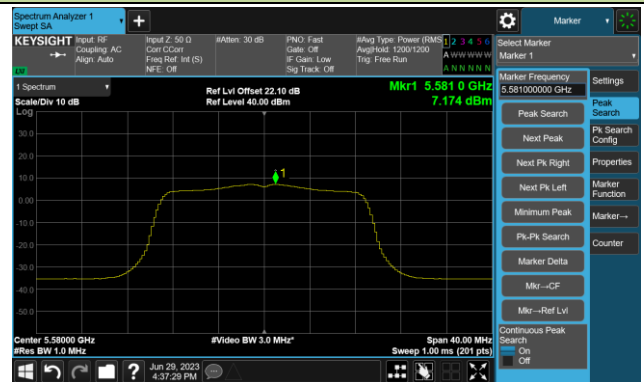

## 802.11ac-VHT20 Power Spectral Density- Ant 1

Channel 36 (5180MHz)

Channel 44 (5220MHz)

Channel 48 (5240MHz)

Channel 52 (5260MHz)

Channel 60 (5300MHz)

Channel 64 (5320MHz)

## 802.11ac-VHT20 Power Spectral Density- Ant 1

Channel 100 (5500MHz)

Channel 116 (5580MHz)

Channel 140 (5700MHz)

Channel 144(5720MHz)

Channel 149 (5745MHz)

Channel 157 (5785MHz)

Channel 165 (5825MHz)