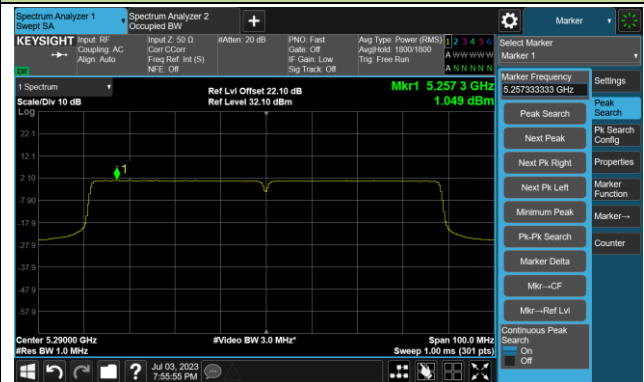

## 802.11ac-VHT40 Power Spectral Density- Ant 1

Channel 134 (5670MHz)

Channel 142(5710MHz)

Channel 151 (5755MHz)

Channel 159 (5795MHz)

## 802.11ac-VHT80 Power Spectral Density- Ant 1

Channel 42 (5210MHz)

Channel 58 (5290MHz)

Channel 106 (5530MHz)

Channel 122 (5610MHz)

Channel 138 (5690MHz)

Channel 155 (5775MHz)

802.11ac-VHT160 Power Spectral Density- Ant 1