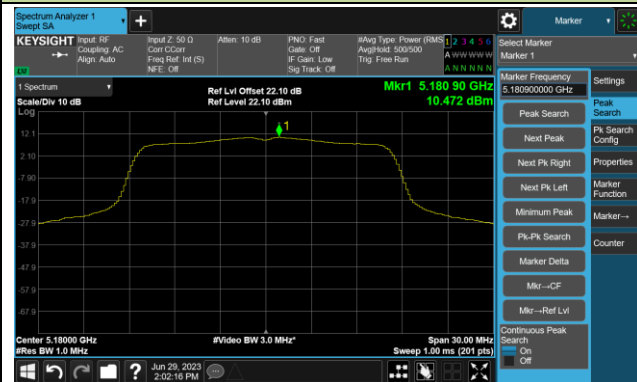

Channel 122 (5610MHz)

Channel 138 (5690MHz)

Channel 155 (5775MHz)

802.11ax-HE160 Power Spectral Density- Ant 0

Channel 50 (5250MHz)

Channel 114 (5570MHz)

## 802.11a Power Spectral Density- Ant 1

Channel 36 (5180MHz)

Channel 44 (5220MHz)

Channel 48 (5240MHz)

Channel 52 (5260MHz)

Channel 60 (5300MHz)

Channel 64 (5320MHz)