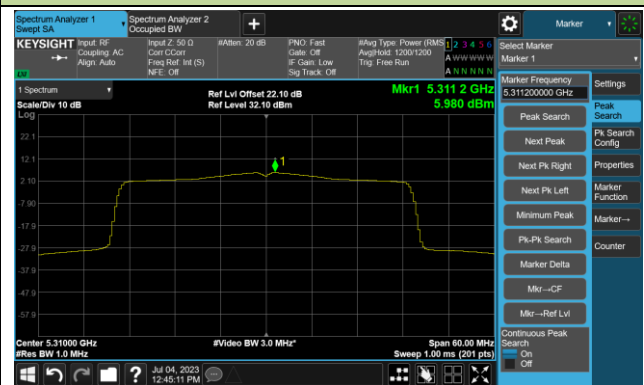

Channel 64 (5320MHz)

## 802.11ax-HE20 Power Spectral Density- Ant 1

Channel 100 (5500MHz)

Channel 116 (5580MHz)

Channel 140 (5700MHz)

Channel 144(5720MHz)

Channel 149 (5745MHz)

Channel 157 (5785MHz)

Channel 165 (5825MHz)

802.11ax-HE40 Power Spectral Density- Ant 1

Channel 38 (5190MHz)

Channel 46 (5230MHz)

Channel 54 (5270MHz)

Channel 62 (5310MHz)

Channel 102 (5510MHz)

Channel 110 (5550MHz)