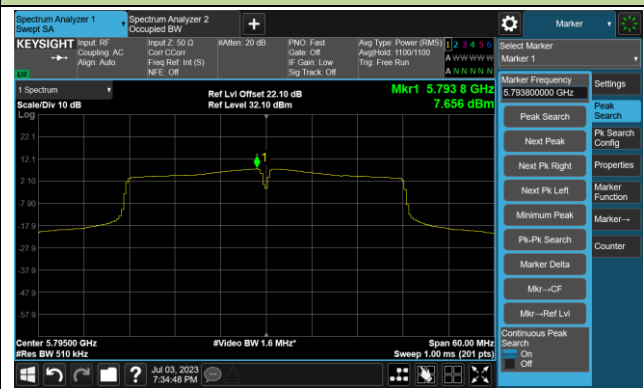

## 802.11ac-VHT40 Power Spectral Density- Ant 1

Channel 134 (5670MHz)

Channel 142(5710MHz)

Channel 151 (5755MHz)

Channel 159 (5795MHz)

## 802.11ac-VHT80 Power Spectral Density- Ant 1

Channel 42 (5210MHz)

Channel 58 (5290MHz)

Channel 106 (5530MHz)

Channel 122 (5610MHz)

Channel 138 (5690MHz)

Channel 155 (5775MHz)

802.11ac-VHT160 Power Spectral Density- Ant 1