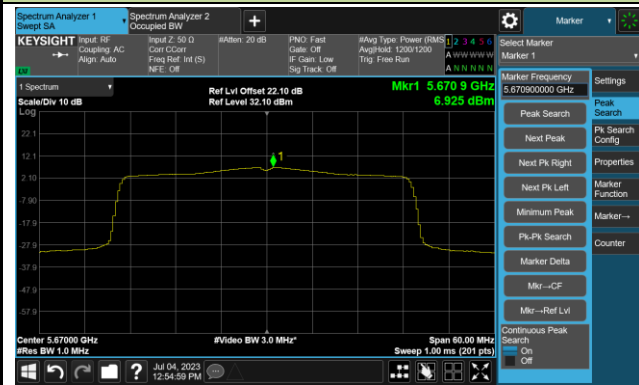

## 802.11ax-HE40 Power Spectral Density- Ant 0

Channel 38 (5190MHz)

Channel 46 (5230MHz)

Channel 54 (5270MHz)

Channel 62 (5310MHz)

Channel 102 (5510MHz)

Channel 110 (5550MHz)

802.11ax-HE40 Power Spectral Density- Ant 0

Channel 134 (5670MHz)

Channel 142(5710MHz)

Channel 151 (5755MHz)

Channel 159 (5795MHz)

802.11ax-HE80 Power Spectral Density- Ant 0

Channel 42 (5210MHz)

Channel 58 (5290MHz)

Channel 106 (5530MHz)