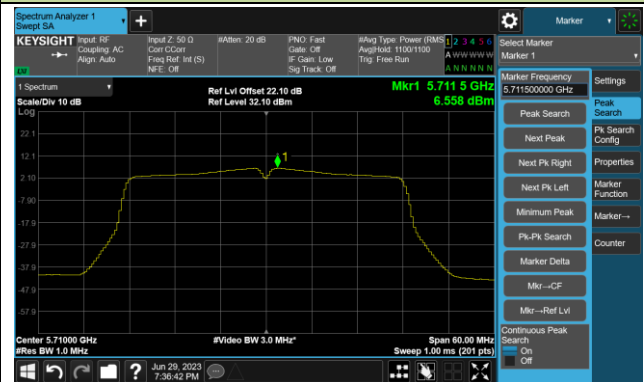

## 802.11ac-VHT20 Power Spectral Density- Ant 1

Channel 100 (5500MHz)

Channel 116 (5580MHz)

Channel 140 (5700MHz)

Channel 144(5720MHz)

Channel 149 (5745MHz)

Channel 157 (5785MHz)

Channel 165 (5825MHz)

## 802.11ac-VHT40 Power Spectral Density- Ant 1

Channel 38 (5190MHz)

Channel 46 (5230MHz)

Channel 54 (5270MHz)

Channel 62 (5310MHz)

Channel 102 (5510MHz)

Channel 110 (5550MHz)

## 802.11ac-VHT40 Power Spectral Density- Ant 1

Channel 134 (5670MHz)

Channel 142(5710MHz)

Channel 151 (5755MHz)

Channel 159 (5795MHz)