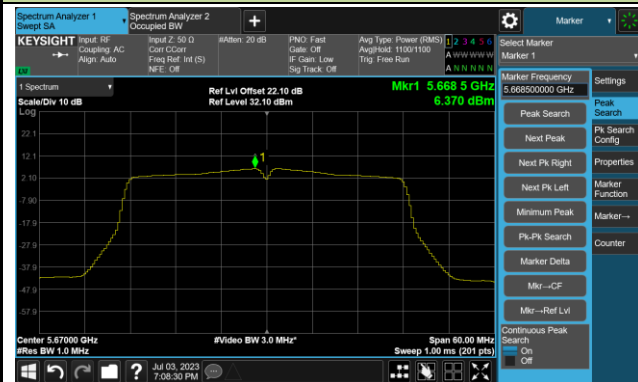

## 802.11ac-VHT20 Power Spectral Density- Ant 1

Channel 100 (5500MHz)

Channel 116 (5580MHz)

Channel 140 (5700MHz)

Channel 144(5720MHz)

Channel 149 (5745MHz)

Channel 157 (5785MHz)

Channel 165 (5825MHz)

## 802.11ac-VHT40 Power Spectral Density- Ant 1

Channel 38 (5190MHz)

Channel 46 (5230MHz)

Channel 54 (5270MHz)

Channel 62 (5310MHz)

Channel 102 (5510MHz)

Channel 110 (5550MHz)

## 802.11ac-VHT40 Power Spectral Density- Ant 1

Channel 134 (5670MHz)

Channel 142(5710MHz)

Channel 151 (5755MHz)

Channel 159 (5795MHz)