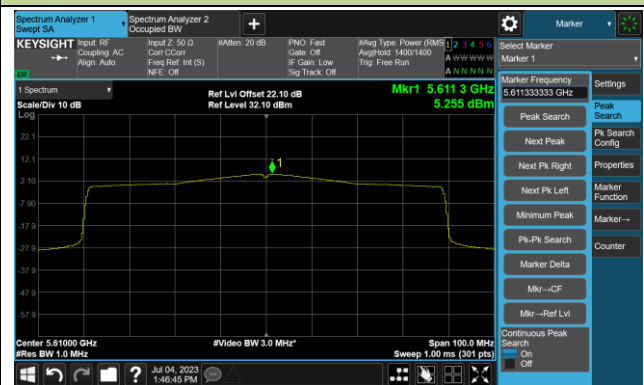

Channel 134 (5670MHz)

Channel 142(5710MHz)

Channel 151 (5755MHz)

Channel 159 (5795MHz)

802.11ax-HE80 Power Spectral Density- Ant 0

Channel 42 (5210MHz)

Channel 58 (5290MHz)

Channel 106 (5530MHz)

Channel 122 (5610MHz)

Channel 138 (5690MHz)

Channel 155 (5775MHz)

802.11ax-HE160 Power Spectral Density- Ant 0

Channel 50 (5250MHz)

Channel 114 (5570MHz)