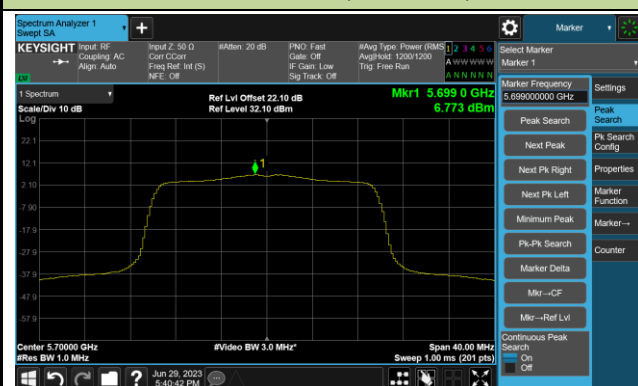

Channel 64 (5320MHz)

## 802.11ax-HE20 Power Spectral Density- Ant 1

Channel 100 (5500MHz)

Channel 116 (5580MHz)

Channel 140 (5700MHz)

Channel 144(5720MHz)

Channel 149 (5745MHz)

Channel 157 (5785MHz)

Channel 165 (5825MHz)