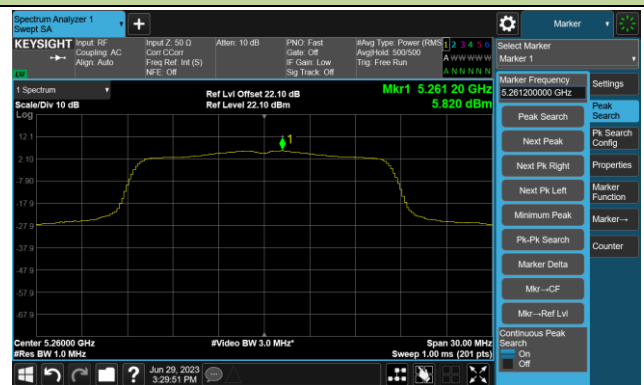

Channel 122 (5610MHz)

Channel 138 (5690MHz)

Channel 155 (5775MHz)

802.11ax-HE160 Power Spectral Density- Ant 0

Channel 50 (5250MHz)

Channel 114 (5570MHz)

## 802.11a Power Spectral Density- Ant 1

Channel 36 (5180MHz)

Channel 44 (5220MHz)

Channel 48 (5240MHz)

Channel 52 (5260MHz)

Channel 60 (5300MHz)

Channel 64 (5320MHz)

## 802.11ac-VHT20 Power Spectral Density- Ant 1

Channel 36 (5180MHz)

Channel 44 (5220MHz)

Channel 48 (5240MHz)

Channel 52 (5260MHz)

Channel 60 (5300MHz)

Channel 64 (5320MHz)