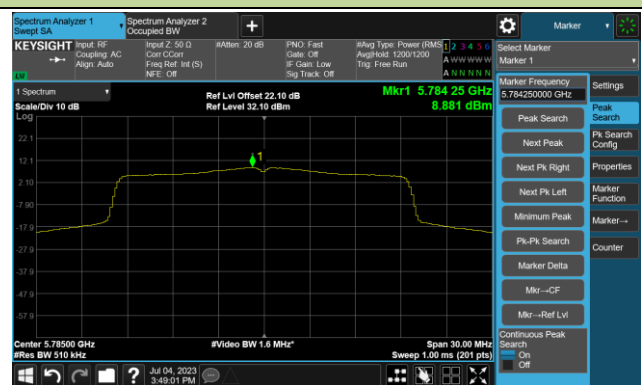

Channel 64 (5320MHz)

## 802.11ax-HE20 Power Spectral Density- Ant 1

Channel 100 (5500MHz)

Channel 116 (5580MHz)

Channel 140 (5700MHz)

Channel 144(5720MHz)

Channel 149 (5745MHz)

Channel 157 (5785MHz)

Channel 165 (5825MHz)

802.11ax-HE40 Power Spectral Density- Ant 1

Channel 38 (5190MHz)

Channel 46 (5230MHz)

Channel 54 (5270MHz)

Channel 62 (5310MHz)

Channel 102 (5510MHz)

Channel 110 (5550MHz)