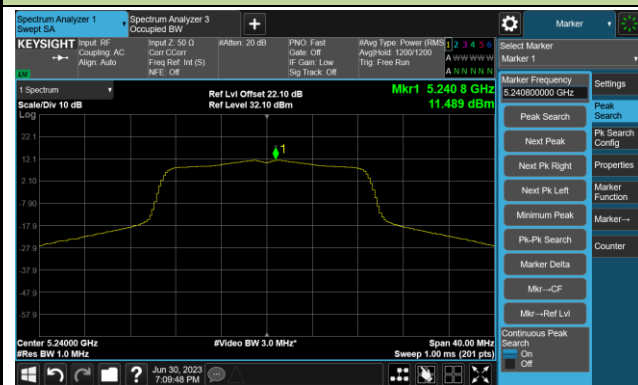

## 802.11ac-VHT20 Power Spectral Density- Ant 1

Channel 36 (5180MHz)

Channel 44 (5220MHz)

Channel 48 (5240MHz)

Channel 52 (5260MHz)

Channel 60 (5300MHz)

Channel 64 (5320MHz)

## 802.11ac-VHT20 Power Spectral Density- Ant 1

Channel 100 (5500MHz)

Channel 116 (5580MHz)

Channel 140 (5700MHz)

Channel 144(5720MHz)

Channel 149 (5745MHz)

Channel 157 (5785MHz)

Channel 165 (5825MHz)