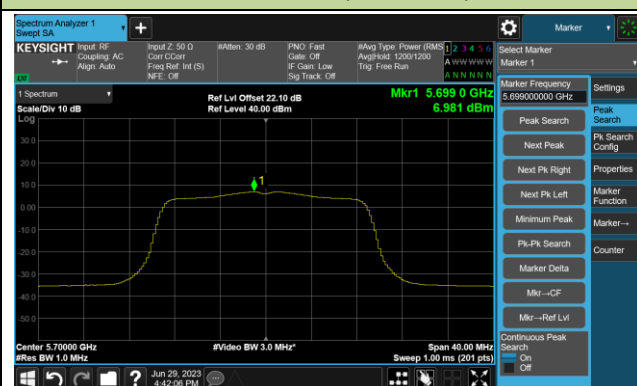

## 802.11ac-VHT20 Power Spectral Density- Ant 1

Channel 36 (5180MHz)

Channel 44 (5220MHz)

Channel 48 (5240MHz)

Channel 52 (5260MHz)

Channel 60 (5300MHz)

Channel 64 (5320MHz)

## 802.11ac-VHT20 Power Spectral Density- Ant 1

Channel 100 (5500MHz)

Channel 116 (5580MHz)

Channel 140 (5700MHz)

Channel 144(5720MHz)

Channel 149 (5745MHz)

Channel 157 (5785MHz)

Channel 165 (5825MHz)

## 802.11ac-VHT40 Power Spectral Density- Ant 1

Channel 38 (5190MHz)

Channel 46 (5230MHz)

Channel 54 (5270MHz)

Channel 62 (5310MHz)

Channel 102 (5510MHz)

Channel 110 (5550MHz)