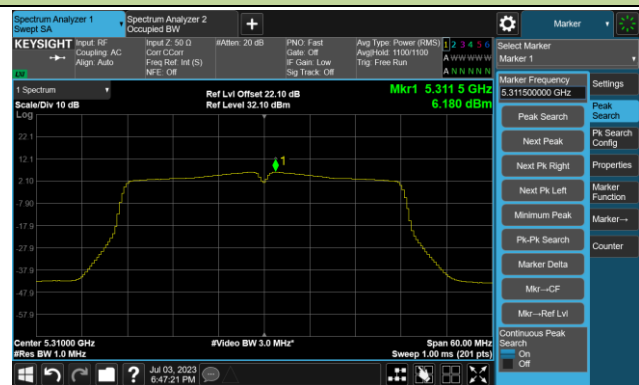

## 802.11ac-VHT20 Power Spectral Density- Ant 1

Channel 100 (5500MHz)

Channel 116 (5580MHz)

Channel 140 (5700MHz)

Channel 144(5720MHz)

Channel 149 (5745MHz)

Channel 157 (5785MHz)

Channel 165 (5825MHz)

## 802.11ac-VHT40 Power Spectral Density- Ant 1

Channel 38 (5190MHz)

Channel 46 (5230MHz)

Channel 54 (5270MHz)

Channel 62 (5310MHz)

Channel 102 (5510MHz)

Channel 110 (5550MHz)

## 802.11ac-VHT40 Power Spectral Density- Ant 1

Channel 134 (5670MHz)

Channel 142(5710MHz)

Channel 151 (5755MHz)

Channel 159 (5795MHz)