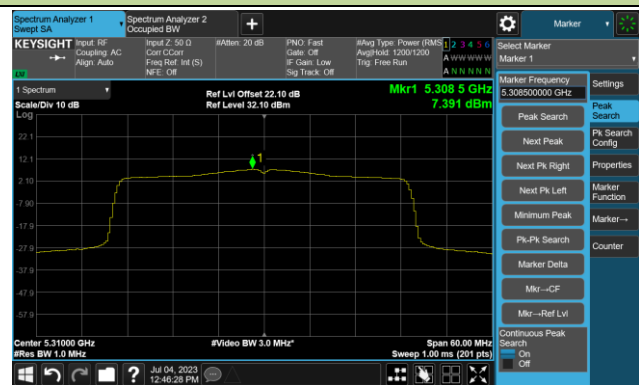

## 802.11ax-HE40 Power Spectral Density- Ant 0

Channel 38 (5190MHz)

Channel 46 (5230MHz)

Channel 54 (5270MHz)

Channel 62 (5310MHz)

Channel 102 (5510MHz)

Channel 110 (5550MHz)

802.11ax-HE40 Power Spectral Density- Ant 0

Channel 134 (5670MHz)

Channel 142(5710MHz)

Channel 151 (5755MHz)

Channel 159 (5795MHz)

802.11ax-HE80 Power Spectral Density- Ant 0

Channel 42 (5210MHz)

Channel 58 (5290MHz)

Channel 106 (5530MHz)