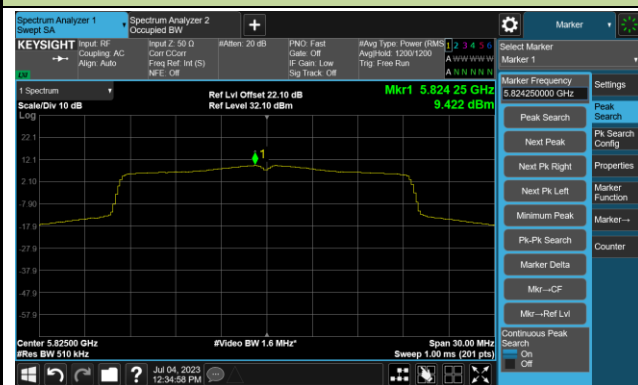

Channel 64 (5320MHz)

## 802.11ax-HE20 Power Spectral Density- Ant 1

Channel 100 (5500MHz)

Channel 116 (5580MHz)

Channel 140 (5700MHz)

Channel 144(5720MHz)

Channel 149 (5745MHz)

Channel 157 (5785MHz)

Channel 165 (5825MHz)