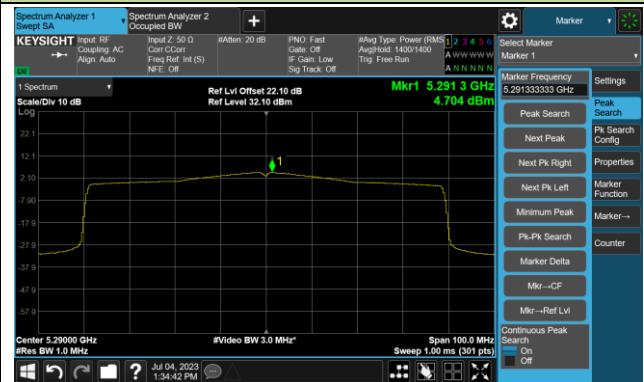

Channel 134 (5670MHz)

Channel 142(5710MHz)

Channel 151 (5755MHz)

Channel 159 (5795MHz)

802.11ax-HE80 Power Spectral Density- Ant 0

Channel 42 (5210MHz)

Channel 58 (5290MHz)

Channel 106 (5530MHz)

Channel 122 (5610MHz)

Channel 138 (5690MHz)

Channel 155 (5775MHz)

802.11ax-HE160 Power Spectral Density- Ant 0

Channel 50 (5250MHz)

Channel 114 (5570MHz)