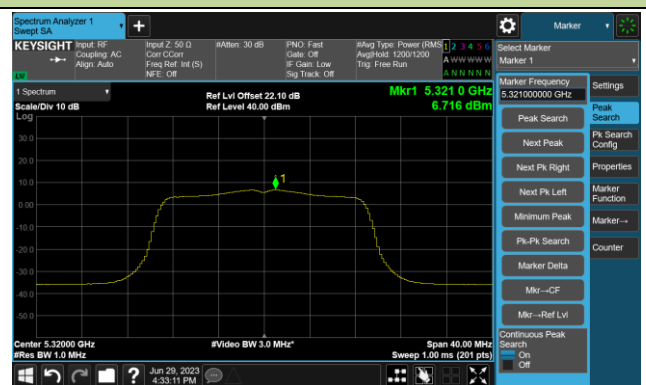

## 802.11a Power Spectral Density- Ant 1

Channel 36 (5180MHz)

Channel 44 (5220MHz)

Channel 48 (5240MHz)

Channel 52 (5260MHz)

Channel 60 (5300MHz)

Channel 64 (5320MHz)

## 802.11ac-VHT20 Power Spectral Density- Ant 1

Channel 36 (5180MHz)

Channel 44 (5220MHz)

Channel 48 (5240MHz)

Channel 52 (5260MHz)

Channel 60 (5300MHz)

Channel 64 (5320MHz)

## 802.11ac-VHT20 Power Spectral Density- Ant 1

Channel 100 (5500MHz)

Channel 116 (5580MHz)

Channel 140 (5700MHz)

Channel 144(5720MHz)

Channel 149 (5745MHz)

Channel 157 (5785MHz)

Channel 165 (5825MHz)