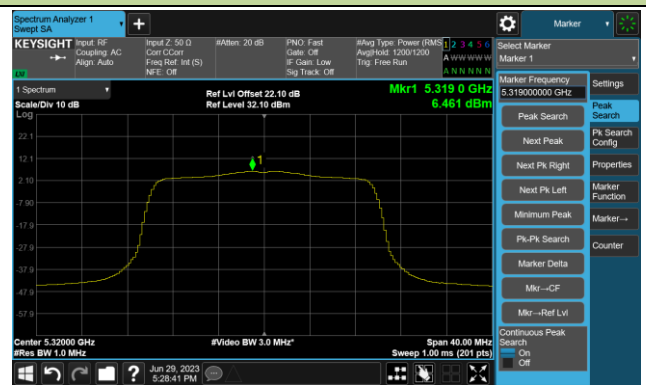

## 802.11ac-VHT80 Power Spectral Density- Ant 1

Channel 42 (5210MHz)

Channel 58 (5290MHz)

Channel 106 (5530MHz)

Channel 122 (5610MHz)

Channel 138 (5690MHz)

Channel 155 (5775MHz)

802.11ac-VHT160 Power Spectral Density- Ant 1

Channel 50 (5250MHz)

Channel 114 (5570MHz)

802.11ax-HE20 Power Spectral Density- Ant 1

Channel 36 (5180MHz)

Channel 44 (5220MHz)

Channel 48 (5240MHz)

Channel 52 (5260MHz)

Channel 60 (5300MHz)

Channel 64 (5320MHz)