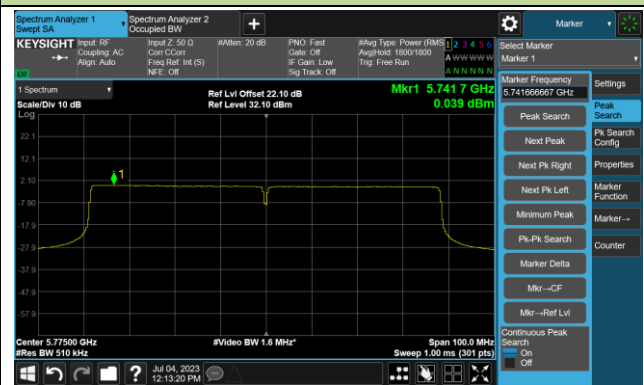

## 802.11ac-VHT40 Power Spectral Density- Ant 1

Channel 134 (5670MHz)

Channel 142(5710MHz)

Channel 151 (5755MHz)

Channel 159 (5795MHz)

## 802.11ac-VHT80 Power Spectral Density- Ant 1

Channel 42 (5210MHz)

Channel 58 (5290MHz)

Channel 106 (5530MHz)

Channel 122 (5610MHz)

Channel 138 (5690MHz)

Channel 155 (5775MHz)

802.11ac-VHT160 Power Spectral Density- Ant 1

Channel 50 (5250MHz)

Channel 114 (5570MHz)

802.11ax-HE20 Power Spectral Density- Ant 1

Channel 36 (5180MHz)

Channel 44 (5220MHz)

Channel 48 (5240MHz)

Channel 52 (5260MHz)

Channel 60 (5300MHz)

Channel 64 (5320MHz)