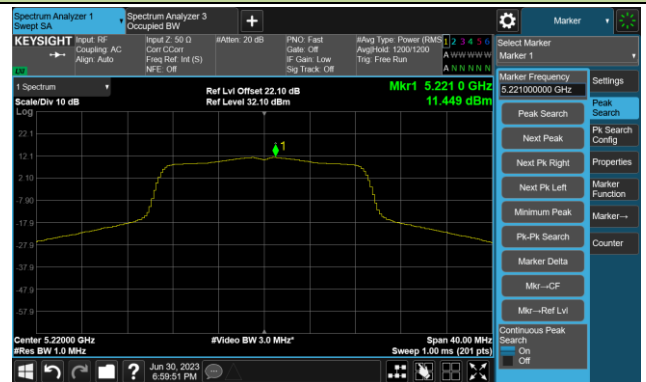

## 802.11a Power Spectral Density- Ant 1

Channel 36 (5180MHz)

Channel 44 (5220MHz)

Channel 48 (5240MHz)

Channel 52 (5260MHz)

Channel 60 (5300MHz)

Channel 64 (5320MHz)

## 802.11ac-VHT20 Power Spectral Density- Ant 1

Channel 36 (5180MHz)

Channel 44 (5220MHz)

Channel 48 (5240MHz)

Channel 52 (5260MHz)

Channel 60 (5300MHz)

Channel 64 (5320MHz)