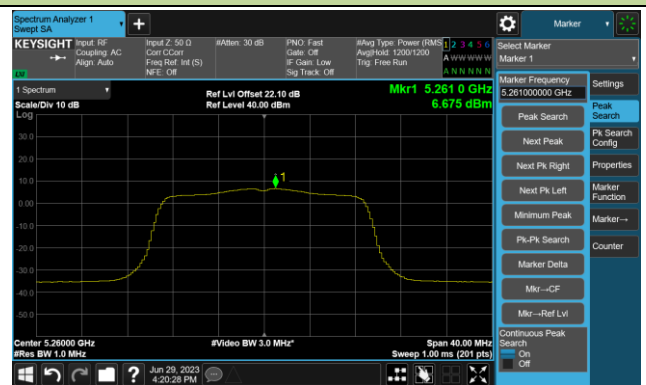

## 802.11ac-VHT20 Power Spectral Density- Ant 1

Channel 36 (5180MHz)

Channel 44 (5220MHz)

Channel 48 (5240MHz)

Channel 52 (5260MHz)

Channel 60 (5300MHz)

Channel 64 (5320MHz)

## 802.11ac-VHT20 Power Spectral Density- Ant 1

Channel 100 (5500MHz)

Channel 116 (5580MHz)

Channel 140 (5700MHz)

Channel 144(5720MHz)

Channel 149 (5745MHz)

Channel 157 (5785MHz)

Channel 165 (5825MHz)