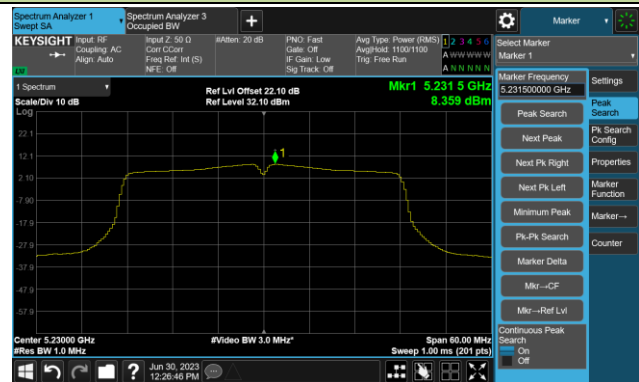

## 802.11ac-VHT20 Power Spectral Density- Ant 1

Channel 36 (5180MHz)

Channel 44 (5220MHz)

Channel 48 (5240MHz)

Channel 52 (5260MHz)

Channel 60 (5300MHz)

Channel 64 (5320MHz)

## 802.11ac-VHT20 Power Spectral Density- Ant 1

Channel 100 (5500MHz)

Channel 116 (5580MHz)

Channel 140 (5700MHz)

Channel 144(5720MHz)

Channel 149 (5745MHz)

Channel 157 (5785MHz)

Channel 165 (5825MHz)

## 802.11ac-VHT40 Power Spectral Density- Ant 1

Channel 38 (5190MHz)

Channel 46 (5230MHz)

Channel 54 (5270MHz)

Channel 62 (5310MHz)

Channel 102 (5510MHz)

Channel 110 (5550MHz)