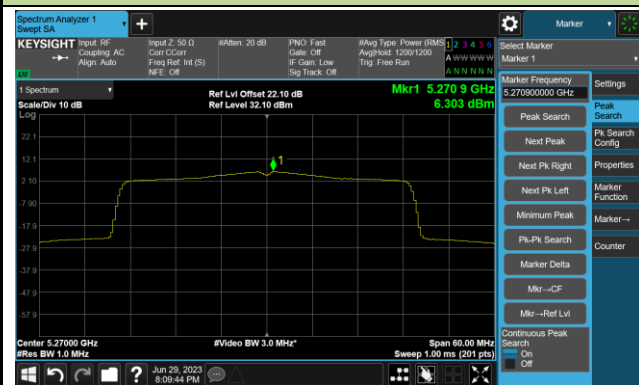

Channel 64 (5320MHz)

## 802.11ax-HE20 Power Spectral Density- Ant 1

Channel 100 (5500MHz)

Channel 116 (5580MHz)

Channel 140 (5700MHz)

Channel 144(5720MHz)

Channel 149 (5745MHz)

Channel 157 (5785MHz)

Channel 165 (5825MHz)

802.11ax-HE40 Power Spectral Density- Ant 1

Channel 38 (5190MHz)

Channel 46 (5230MHz)

Channel 54 (5270MHz)

Channel 62 (5310MHz)

Channel 102 (5510MHz)

Channel 110 (5550MHz)