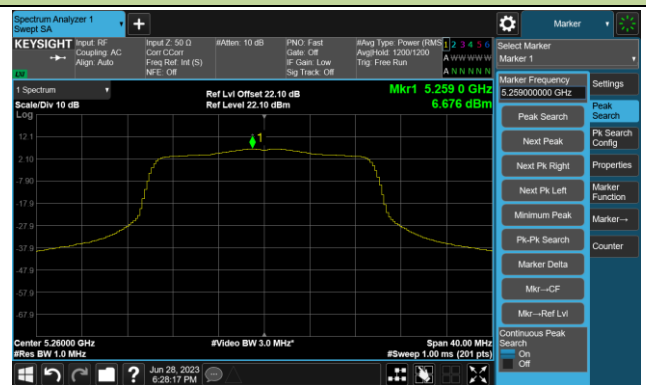

## 802.11ac-VHT80 Power Spectral Density- Ant 1

Channel 42 (5210MHz)

Channel 58 (5290MHz)

Channel 106 (5530MHz)

Channel 122 (5610MHz)

Channel 138 (5690MHz)

Channel 155 (5775MHz)

802.11ac-VHT160 Power Spectral Density- Ant 1

Channel 50 (5250MHz)

Channel 114 (5570MHz)

802.11ax-HE20 Power Spectral Density- Ant 1

Channel 36 (5180MHz)

Channel 44 (5220MHz)

Channel 48 (5240MHz)

Channel 52 (5260MHz)

Channel 60 (5300MHz)

Channel 64 (5320MHz)