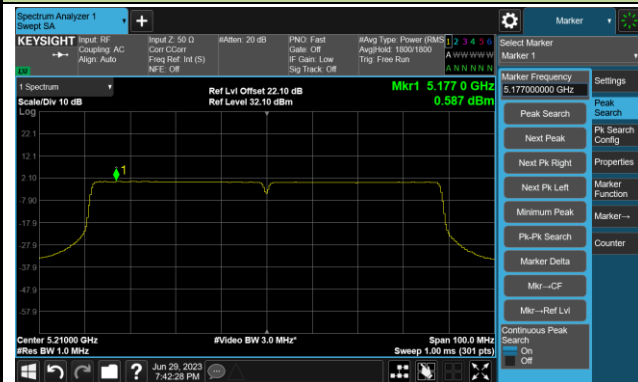

## 802.11ac-VHT40 Power Spectral Density- Ant 1

Channel 134 (5670MHz)

Channel 142(5710MHz)

Channel 151 (5755MHz)

Channel 159 (5795MHz)

## 802.11ac-VHT80 Power Spectral Density- Ant 1

Channel 42 (5210MHz)

Channel 58 (5290MHz)

Channel 106 (5530MHz)

Channel 122 (5610MHz)

Channel 138 (5690MHz)

Channel 155 (5775MHz)

802.11ac-VHT160 Power Spectral Density- Ant 1