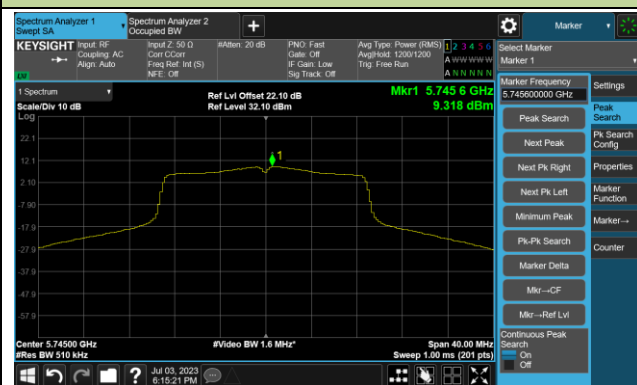

## 802.11ac-VHT20 Power Spectral Density- Ant 1

Channel 36 (5180MHz)

Channel 44 (5220MHz)

Channel 48 (5240MHz)

Channel 52 (5260MHz)

Channel 60 (5300MHz)

Channel 64 (5320MHz)

## 802.11ac-VHT20 Power Spectral Density- Ant 1

Channel 100 (5500MHz)

Channel 116 (5580MHz)

Channel 140 (5700MHz)

Channel 144(5720MHz)

Channel 149 (5745MHz)

Channel 157 (5785MHz)

Channel 165 (5825MHz)

## 802.11ac-VHT40 Power Spectral Density- Ant 1

Channel 38 (5190MHz)

Channel 46 (5230MHz)

Channel 54 (5270MHz)

Channel 62 (5310MHz)

Channel 102 (5510MHz)

Channel 110 (5550MHz)