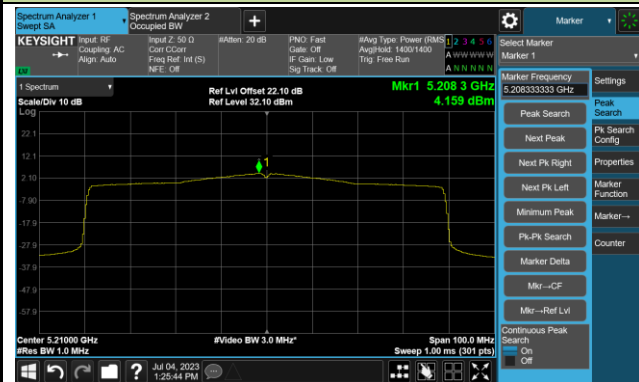

Channel 134 (5670MHz)

Channel 142(5710MHz)

Channel 151 (5755MHz)

Channel 159 (5795MHz)

802.11ax-HE80 Power Spectral Density- Ant 0

Channel 42 (5210MHz)

Channel 58 (5290MHz)

Channel 106 (5530MHz)

Channel 122 (5610MHz)

Channel 138 (5690MHz)

Channel 155 (5775MHz)

802.11ax-HE160 Power Spectral Density- Ant 0

Channel 50 (5250MHz)

Channel 114 (5570MHz)