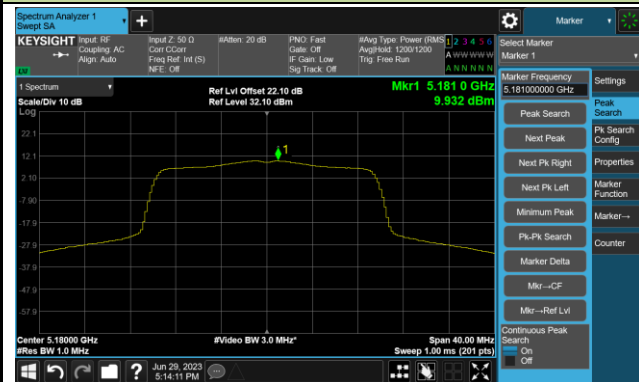

## 802.11ac-VHT40 Power Spectral Density- Ant 1

Channel 134 (5670MHz)

Channel 142(5710MHz)

Channel 151 (5755MHz)

Channel 159 (5795MHz)

## 802.11ac-VHT80 Power Spectral Density- Ant 1

Channel 42 (5210MHz)

Channel 58 (5290MHz)

Channel 106 (5530MHz)

Channel 122 (5610MHz)

Channel 138 (5690MHz)

Channel 155 (5775MHz)

802.11ac-VHT160 Power Spectral Density- Ant 1

Channel 50 (5250MHz)

Channel 114 (5570MHz)

802.11ax-HE20 Power Spectral Density- Ant 1

Channel 36 (5180MHz)

Channel 44 (5220MHz)

Channel 48 (5240MHz)

Channel 52 (5260MHz)

Channel 60 (5300MHz)

Channel 64 (5320MHz)