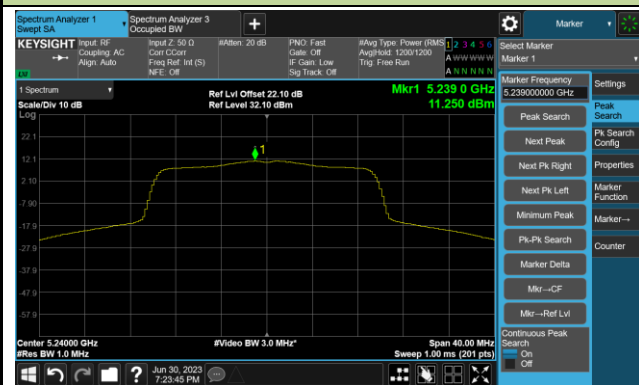

## 802.11ac-VHT80 Power Spectral Density- Ant 1

Channel 42 (5210MHz)

Channel 58 (5290MHz)

Channel 106 (5530MHz)

Channel 122 (5610MHz)

Channel 138 (5690MHz)

Channel 155 (5775MHz)

802.11ac-VHT160 Power Spectral Density- Ant 1

Channel 50 (5250MHz)

Channel 114 (5570MHz)

802.11ax-HE20 Power Spectral Density- Ant 1

Channel 36 (5180MHz)

Channel 44 (5220MHz)

Channel 48 (5240MHz)

Channel 52 (5260MHz)

Channel 60 (5300MHz)

Channel 64 (5320MHz)