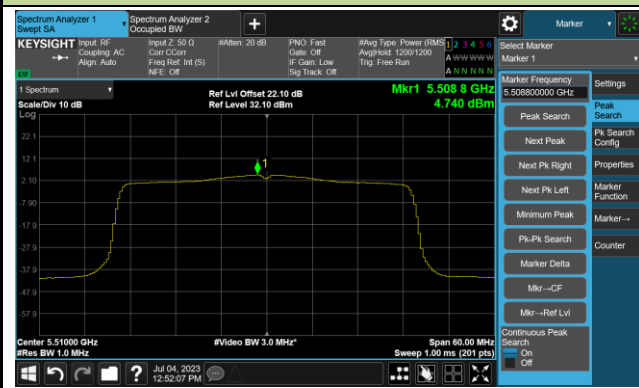

## 802.11ax-HE20 Power Spectral Density- Ant 1

Channel 100 (5500MHz)

Channel 116 (5580MHz)

Channel 140 (5700MHz)

Channel 144(5720MHz)

Channel 149 (5745MHz)

Channel 157 (5785MHz)

Channel 165 (5825MHz)

802.11ax-HE40 Power Spectral Density- Ant 1

Channel 38 (5190MHz)

Channel 46 (5230MHz)

Channel 54 (5270MHz)

Channel 62 (5310MHz)

Channel 102 (5510MHz)

Channel 110 (5550MHz)