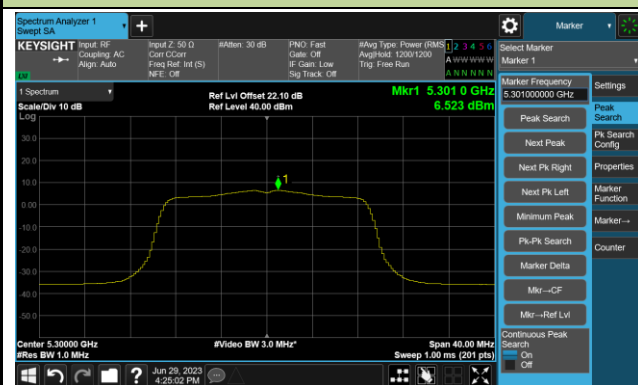

## 802.11ac-VHT20 Power Spectral Density- Ant 1

Channel 36 (5180MHz)

Channel 44 (5220MHz)

Channel 48 (5240MHz)

Channel 52 (5260MHz)

Channel 60 (5300MHz)

Channel 64 (5320MHz)

## 802.11ac-VHT20 Power Spectral Density- Ant 1

Channel 100 (5500MHz)

Channel 116 (5580MHz)

Channel 140 (5700MHz)

Channel 144(5720MHz)

Channel 149 (5745MHz)

Channel 157 (5785MHz)

Channel 165 (5825MHz)