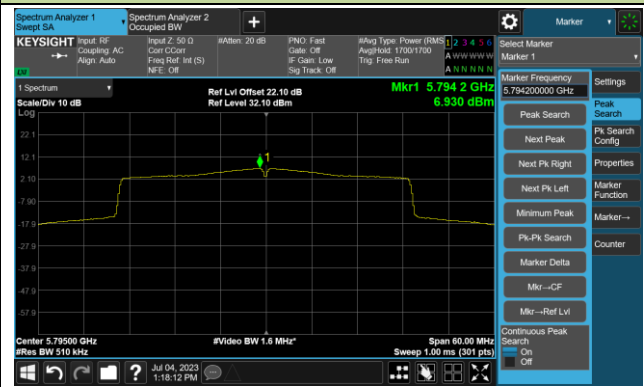

Channel 134 (5670MHz)

Channel 142(5710MHz)

Channel 151 (5755MHz)

Channel 159 (5795MHz)

802.11ax-HE80 Power Spectral Density- Ant 0

Channel 42 (5210MHz)

Channel 58 (5290MHz)

Channel 106 (5530MHz)

Channel 122 (5610MHz)

Channel 138 (5690MHz)

Channel 155 (5775MHz)

802.11ax-HE160 Power Spectral Density- Ant 0

Channel 50 (5250MHz)

Channel 114 (5570MHz)