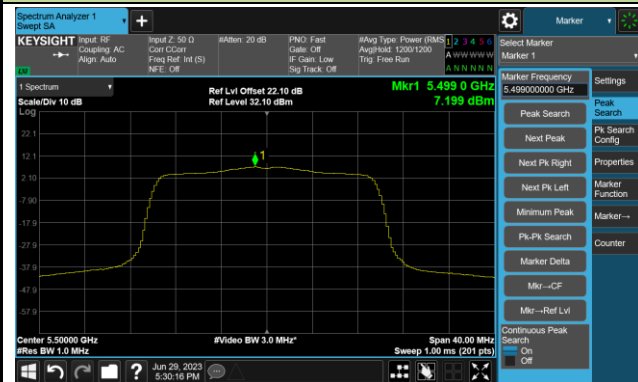

802.11ax-HE20 Power Spectral Density- Ant 1

Channel 100 (5500MHz)