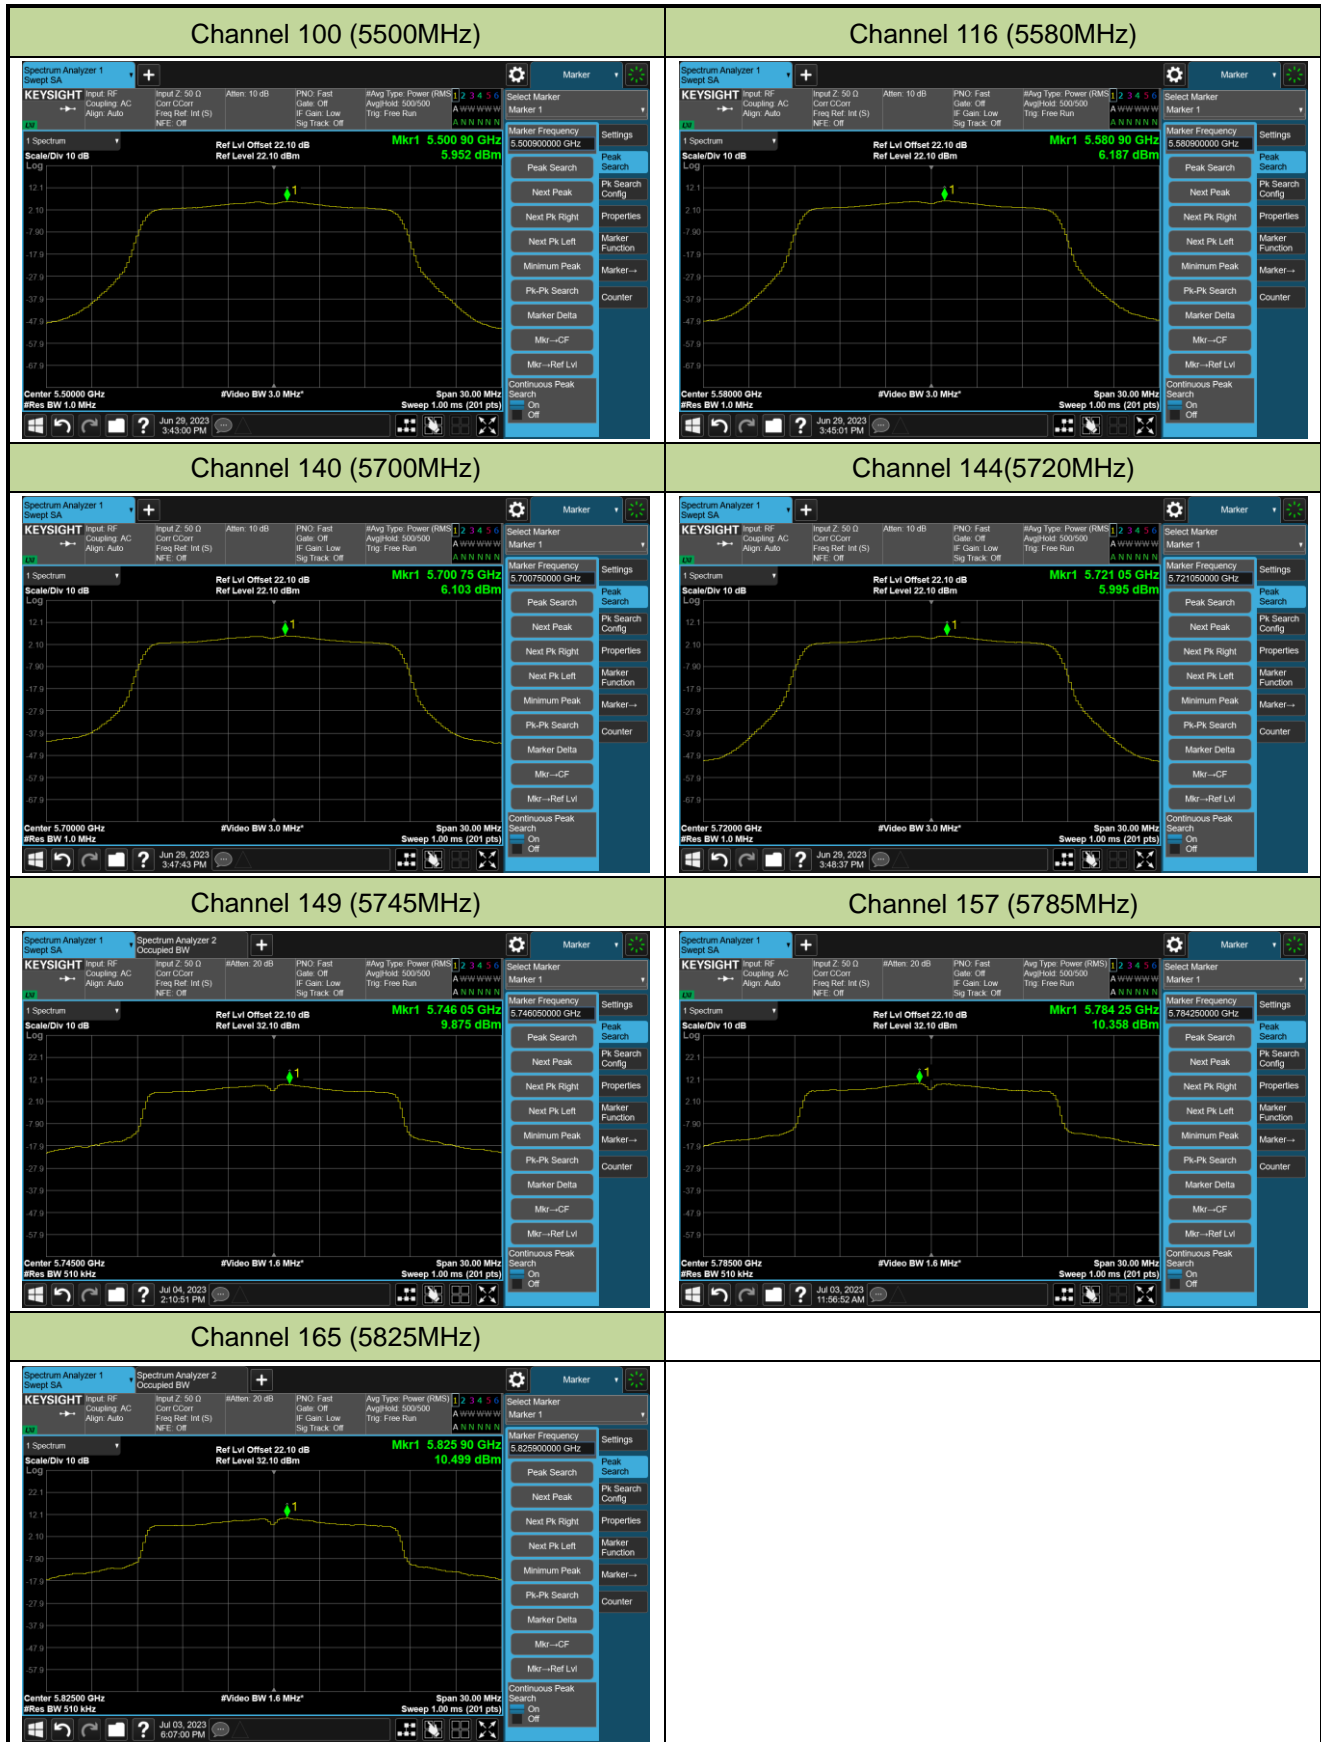

Channel 122 (5610MHz)

Channel 138 (5690MHz)

Channel 155 (5775MHz)

802.11ax-HE160 Power Spectral Density- Ant 0

Channel 50 (5250MHz)

Channel 114 (5570MHz)

## 802.11a Power Spectral Density- Ant 1

Channel 36 (5180MHz)

Channel 44 (5220MHz)

Channel 48 (5240MHz)

Channel 52 (5260MHz)

Channel 60 (5300MHz)

Channel 64 (5320MHz)

## 802.11ac-VHT20 Power Spectral Density- Ant 1

Channel 36 (5180MHz)

Channel 44 (5220MHz)

Channel 48 (5240MHz)

Channel 52 (5260MHz)

Channel 60 (5300MHz)

Channel 64 (5320MHz)

## 802.11ac-VHT20 Power Spectral Density- Ant 1

Channel 100 (5500MHz)

Channel 116 (5580MHz)

Channel 140 (5700MHz)

Channel 144(5720MHz)

Channel 149 (5745MHz)

Channel 157 (5785MHz)

Channel 165 (5825MHz)