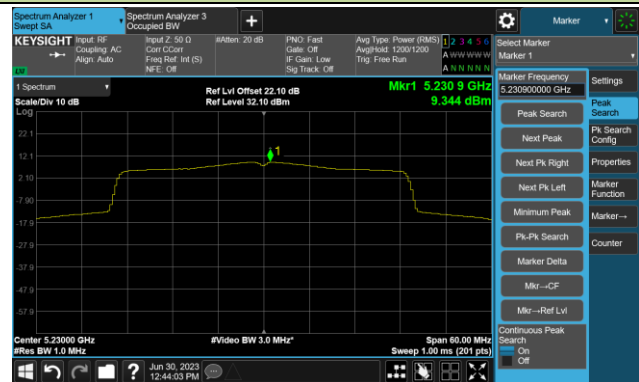

## 802.11ax-HE40 Power Spectral Density- Ant 0

Channel 38 (5190MHz)

Channel 46 (5230MHz)

Channel 54 (5270MHz)

Channel 62 (5310MHz)

Channel 102 (5510MHz)

Channel 110 (5550MHz)

802.11ax-HE40 Power Spectral Density- Ant 0

Channel 134 (5670MHz)

Channel 142(5710MHz)

Channel 151 (5755MHz)

Channel 159 (5795MHz)

802.11ax-HE80 Power Spectral Density- Ant 0

Channel 42 (5210MHz)

Channel 58 (5290MHz)

Channel 106 (5530MHz)