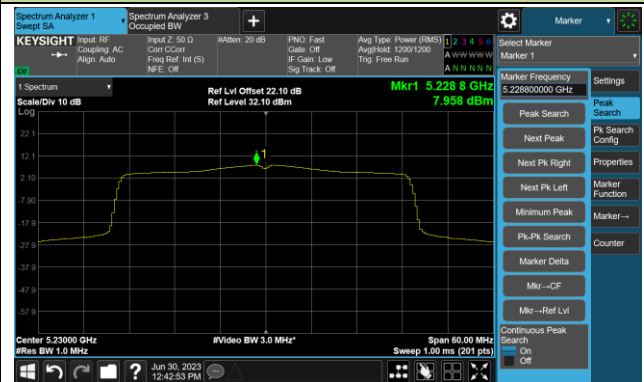

Channel 64 (5320MHz)

## 802.11ax-HE20 Power Spectral Density- Ant 1

Channel 100 (5500MHz)

Channel 116 (5580MHz)

Channel 140 (5700MHz)

Channel 144(5720MHz)

Channel 149 (5745MHz)

Channel 157 (5785MHz)

Channel 165 (5825MHz)

802.11ax-HE40 Power Spectral Density- Ant 1

Channel 38 (5190MHz)

Channel 46 (5230MHz)

Channel 54 (5270MHz)

Channel 62 (5310MHz)

Channel 102 (5510MHz)

Channel 110 (5550MHz)