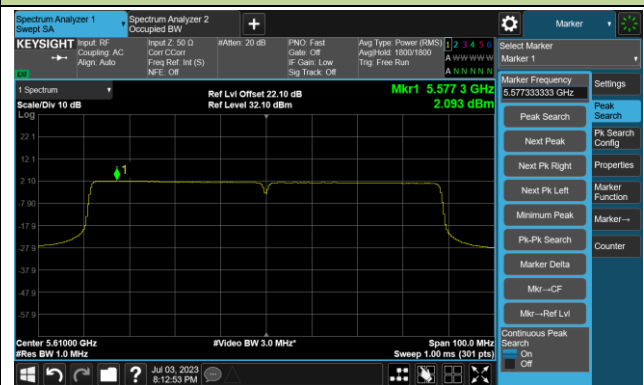

## 802.11ac-VHT80 Power Spectral Density- Ant 1

Channel 42 (5210MHz)

Channel 58 (5290MHz)

Channel 106 (5530MHz)

Channel 122 (5610MHz)

Channel 138 (5690MHz)

Channel 155 (5775MHz)

802.11ac-VHT160 Power Spectral Density- Ant 1

Channel 64 (5320MHz)