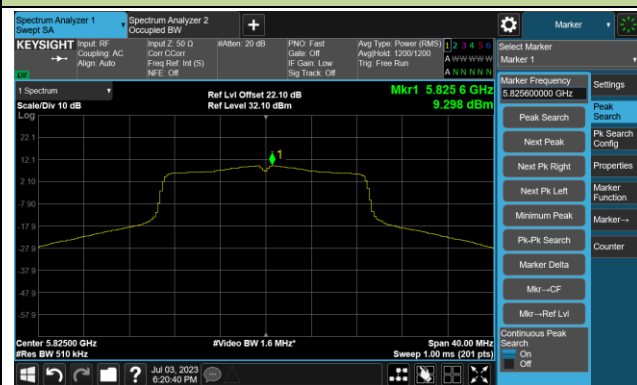

## 802.11ac-VHT20 Power Spectral Density- Ant 1

Channel 100 (5500MHz)

Channel 116 (5580MHz)

Channel 140 (5700MHz)

Channel 144(5720MHz)

Channel 149 (5745MHz)

Channel 157 (5785MHz)

Channel 165 (5825MHz)

## 802.11ac-VHT40 Power Spectral Density- Ant 1

Channel 38 (5190MHz)

Channel 46 (5230MHz)

Channel 54 (5270MHz)

Channel 62 (5310MHz)

Channel 102 (5510MHz)

Channel 110 (5550MHz)