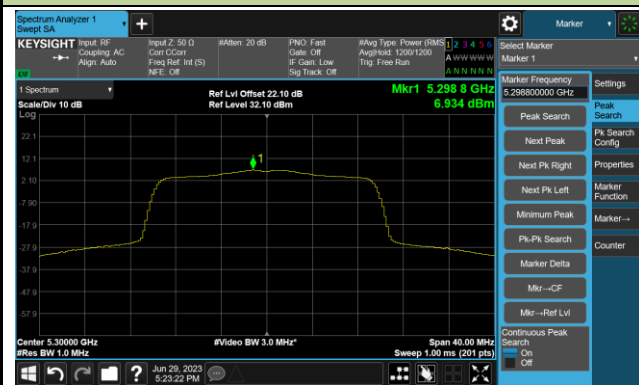

## 802.11ac-VHT80 Power Spectral Density- Ant 1

Channel 42 (5210MHz)

Channel 58 (5290MHz)

Channel 106 (5530MHz)

Channel 122 (5610MHz)

Channel 138 (5690MHz)

Channel 155 (5775MHz)

802.11ac-VHT160 Power Spectral Density- Ant 1

Channel 50 (5250MHz)

Channel 114 (5570MHz)

802.11ax-HE20 Power Spectral Density- Ant 1

Channel 36 (5180MHz)

Channel 44 (5220MHz)

Channel 48 (5240MHz)

Channel 52 (5260MHz)

Channel 60 (5300MHz)

Channel 64 (5320MHz)