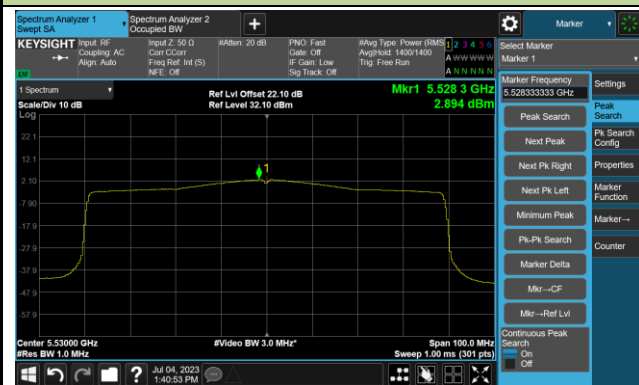

Channel 134 (5670MHz)

Channel 142(5710MHz)

Channel 151 (5755MHz)

Channel 159 (5795MHz)

802.11ax-HE80 Power Spectral Density- Ant 0

Channel 42 (5210MHz)

Channel 58 (5290MHz)

Channel 106 (5530MHz)

Channel 122 (5610MHz)

Channel 138 (5690MHz)

Channel 155 (5775MHz)

802.11ax-HE160 Power Spectral Density- Ant 0

Channel 50 (5250MHz)

Channel 114 (5570MHz)