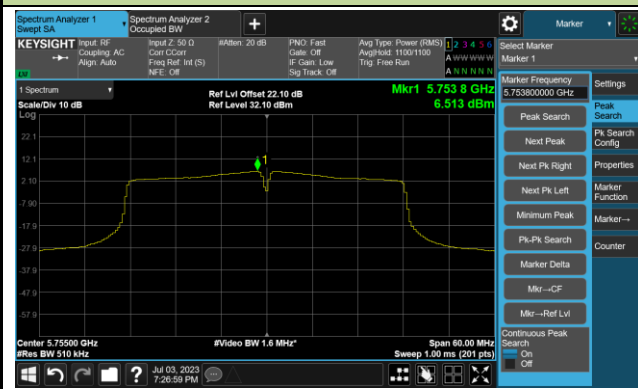

## 802.11ac-VHT40 Power Spectral Density- Ant 1

Channel 134 (5670MHz)

Channel 142(5710MHz)

Channel 151 (5755MHz)

Channel 159 (5795MHz)

## 802.11ac-VHT80 Power Spectral Density- Ant 1

Channel 42 (5210MHz)

Channel 58 (5290MHz)

Channel 106 (5530MHz)

Channel 122 (5610MHz)

Channel 138 (5690MHz)

Channel 155 (5775MHz)

802.11ac-VHT160 Power Spectral Density- Ant 1