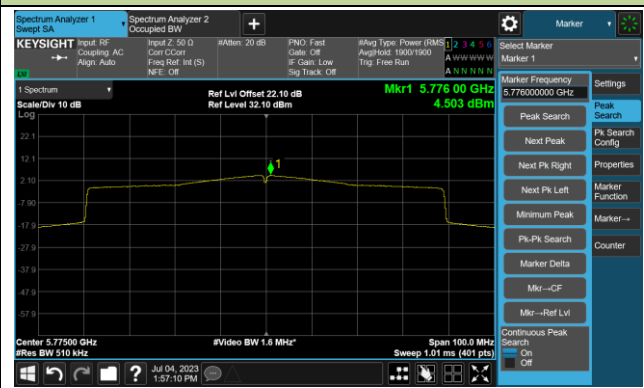

Channel 134 (5670MHz)

Channel 142(5710MHz)

Channel 151 (5755MHz)

Channel 159 (5795MHz)

802.11ax-HE80 Power Spectral Density- Ant 0

Channel 42 (5210MHz)

Channel 58 (5290MHz)

Channel 106 (5530MHz)

Channel 122 (5610MHz)

Channel 138 (5690MHz)

Channel 155 (5775MHz)

802.11ax-HE160 Power Spectral Density- Ant 0

Channel 50 (5250MHz)

Channel 114 (5570MHz)