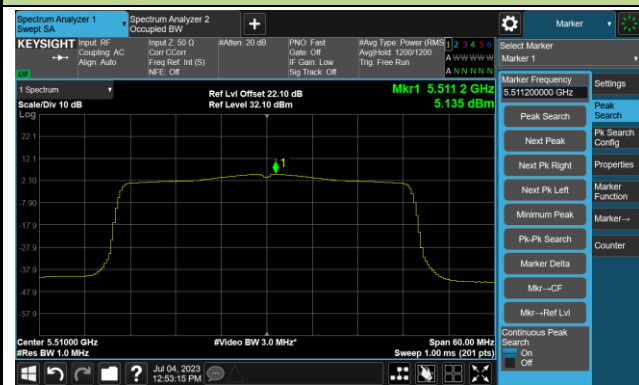

## 802.11ax-HE40 Power Spectral Density- Ant 0

Channel 38 (5190MHz)

Channel 46 (5230MHz)

Channel 54 (5270MHz)

Channel 62 (5310MHz)

Channel 102 (5510MHz)

Channel 110 (5550MHz)

802.11ax-HE40 Power Spectral Density- Ant 0

Channel 134 (5670MHz)

Channel 142(5710MHz)

Channel 151 (5755MHz)

Channel 159 (5795MHz)

802.11ax-HE80 Power Spectral Density- Ant 0

Channel 42 (5210MHz)

Channel 58 (5290MHz)

Channel 106 (5530MHz)