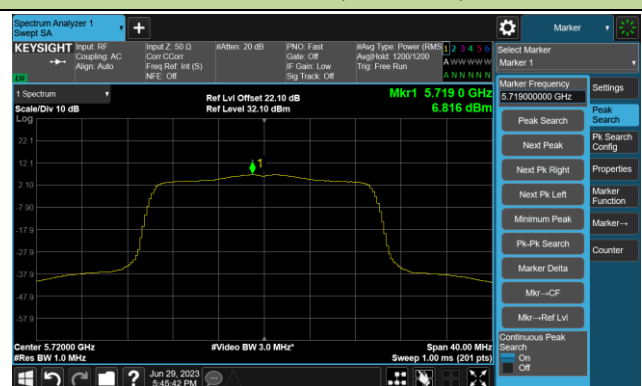

Channel 64 (5320MHz)

## 802.11ax-HE20 Power Spectral Density- Ant 1

Channel 100 (5500MHz)

Channel 116 (5580MHz)

Channel 140 (5700MHz)

Channel 144(5720MHz)

Channel 149 (5745MHz)

Channel 157 (5785MHz)

Channel 165 (5825MHz)

802.11ax-HE40 Power Spectral Density- Ant 1

Channel 38 (5190MHz)

Channel 46 (5230MHz)

Channel 54 (5270MHz)

Channel 62 (5310MHz)

Channel 102 (5510MHz)

Channel 110 (5550MHz)