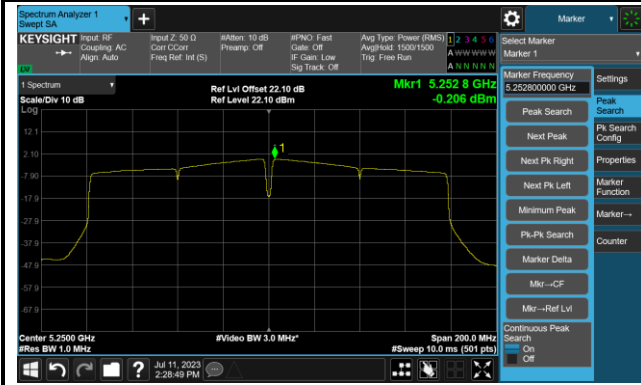

802.11ac-VHT160 Power Spectral Density- Ant 1

Channel 50 (5250MHz)

Channel 114 (5570MHz)