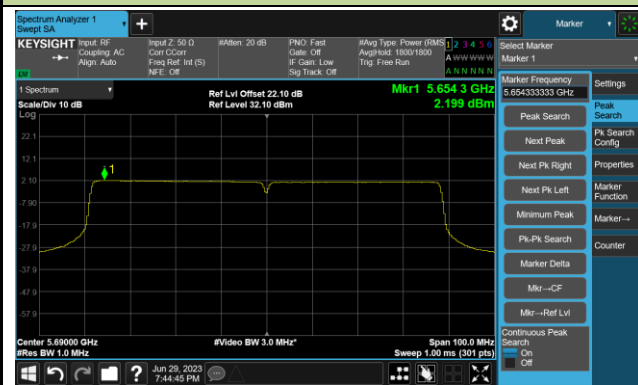

## 802.11ac-VHT80 Power Spectral Density- Ant 1

Channel 42 (5210MHz)

Channel 58 (5290MHz)

Channel 106 (5530MHz)

Channel 122 (5610MHz)

Channel 138 (5690MHz)

Channel 155 (5775MHz)

802.11ac-VHT160 Power Spectral Density- Ant 1

Channel 64 (5320MHz)