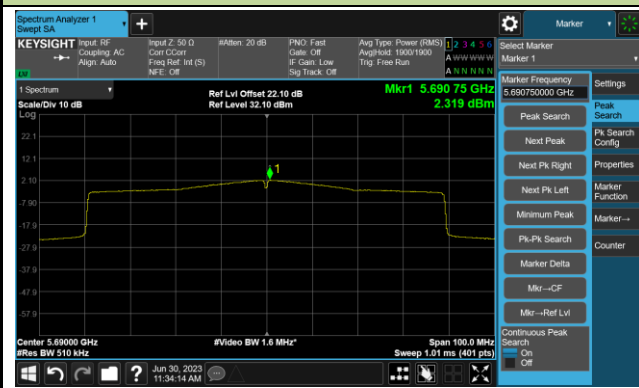

Channel 134 (5670MHz)

Channel 142(5710MHz)

Channel 151 (5755MHz)

Channel 159 (5795MHz)

802.11ax-HE80 Power Spectral Density- Ant 0

Channel 42 (5210MHz)

Channel 58 (5290MHz)

Channel 106 (5530MHz)

Channel 122 (5610MHz)

Channel 138 (5690MHz)

Channel 155 (5775MHz)

802.11ax-HE160 Power Spectral Density- Ant 0

Channel 50 (5250MHz)

Channel 114 (5570MHz)