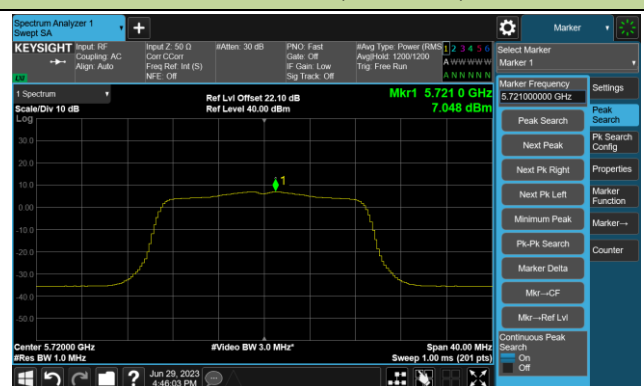

## 802.11ac-VHT20 Power Spectral Density- Ant 1

Channel 36 (5180MHz)

Channel 44 (5220MHz)

Channel 48 (5240MHz)

Channel 52 (5260MHz)

Channel 60 (5300MHz)

Channel 64 (5320MHz)

## 802.11ac-VHT20 Power Spectral Density- Ant 1

Channel 100 (5500MHz)

Channel 116 (5580MHz)

Channel 140 (5700MHz)

Channel 144(5720MHz)

Channel 149 (5745MHz)

Channel 157 (5785MHz)

Channel 165 (5825MHz)

## 802.11ac-VHT40 Power Spectral Density- Ant 1

Channel 38 (5190MHz)

Channel 46 (5230MHz)

Channel 54 (5270MHz)

Channel 62 (5310MHz)

Channel 102 (5510MHz)

Channel 110 (5550MHz)