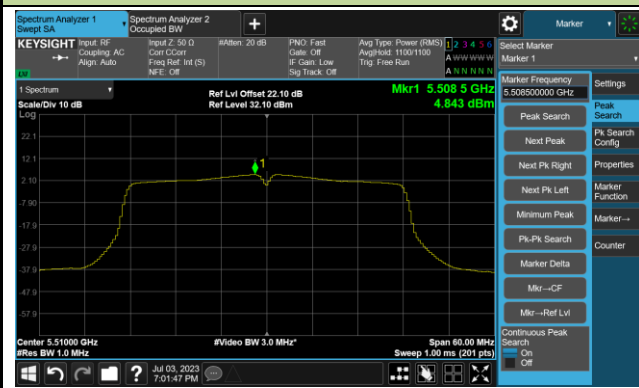

## 802.11ac-VHT40 Power Spectral Density- Ant 1

Channel 38 (5190MHz)

Channel 46 (5230MHz)

Channel 54 (5270MHz)

Channel 62 (5310MHz)

Channel 102 (5510MHz)

Channel 110 (5550MHz)

## 802.11ac-VHT40 Power Spectral Density- Ant 1

Channel 134 (5670MHz)

Channel 142(5710MHz)

Channel 151 (5755MHz)

Channel 159 (5795MHz)