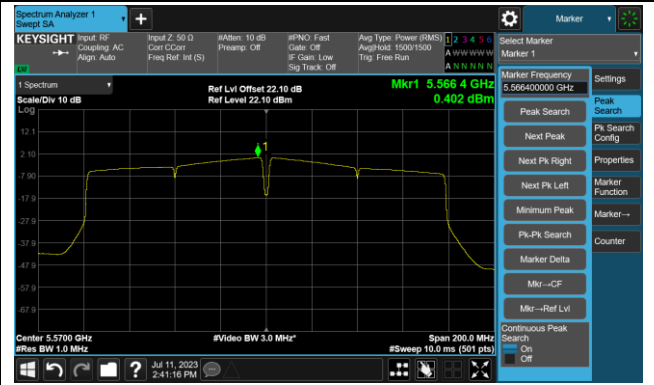

## 802.11ac-VHT40 Power Spectral Density- Ant 1

Channel 134 (5670MHz)

Channel 142(5710MHz)

Channel 151 (5755MHz)

Channel 159 (5795MHz)

## 802.11ac-VHT80 Power Spectral Density- Ant 1

Channel 42 (5210MHz)

Channel 58 (5290MHz)

Channel 106 (5530MHz)

Channel 122 (5610MHz)

Channel 138 (5690MHz)

Channel 155 (5775MHz)

802.11ac-VHT160 Power Spectral Density- Ant 1

Channel 50 (5250MHz)

Channel 114 (5570MHz)

802.11ax-HE20 Power Spectral Density- Ant 1

Channel 36 (5180MHz)

Channel 44 (5220MHz)

Channel 48 (5240MHz)

Channel 52 (5260MHz)

Channel 60 (5300MHz)

Channel 64 (5320MHz)