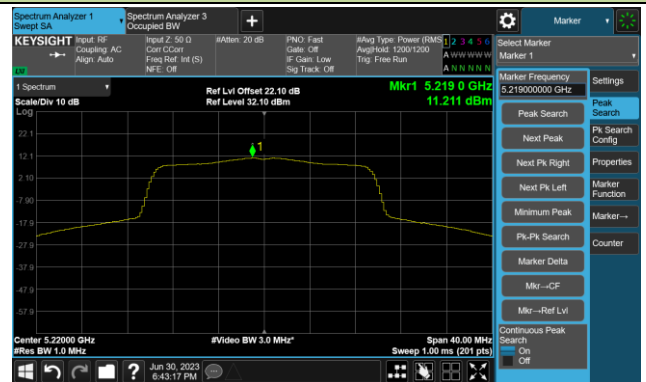

## 802.11ac-VHT80 Power Spectral Density- Ant 1

Channel 42 (5210MHz)

Channel 58 (5290MHz)

Channel 106 (5530MHz)

Channel 122 (5610MHz)

Channel 138 (5690MHz)

Channel 155 (5775MHz)

802.11ac-VHT160 Power Spectral Density- Ant 1

Channel 50 (5250MHz)

Channel 114 (5570MHz)

802.11ax-HE20 Power Spectral Density- Ant 1

Channel 36 (5180MHz)

Channel 44 (5220MHz)

Channel 48 (5240MHz)

Channel 52 (5260MHz)

Channel 60 (5300MHz)

Channel 64 (5320MHz)