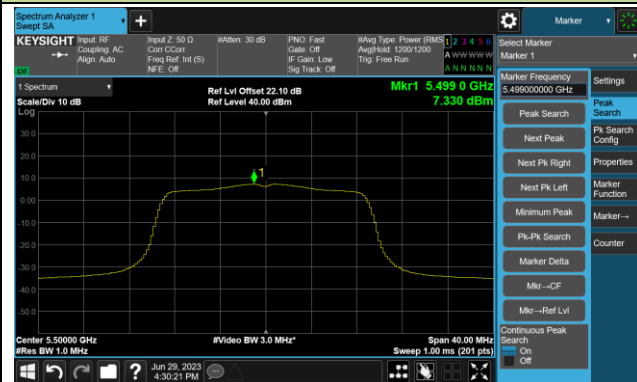

## 802.11ac-VHT20 Power Spectral Density- Ant 1

Channel 36 (5180MHz)

Channel 44 (5220MHz)

Channel 48 (5240MHz)

Channel 52 (5260MHz)

Channel 60 (5300MHz)

Channel 64 (5320MHz)

## 802.11ac-VHT20 Power Spectral Density- Ant 1

Channel 100 (5500MHz)

Channel 116 (5580MHz)

Channel 140 (5700MHz)

Channel 144(5720MHz)

Channel 149 (5745MHz)

Channel 157 (5785MHz)

Channel 165 (5825MHz)