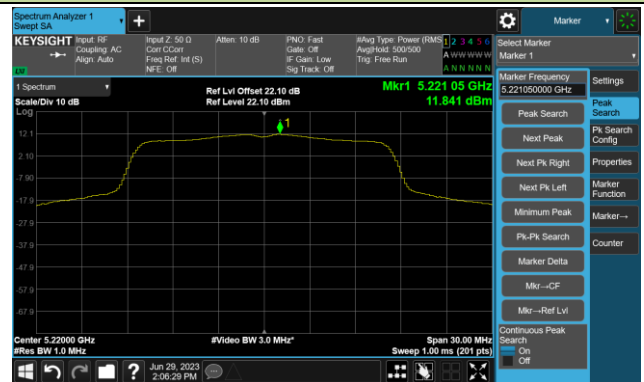

Channel 134 (5670MHz)

Channel 142(5710MHz)

Channel 151 (5755MHz)

Channel 159 (5795MHz)

802.11ax-HE80 Power Spectral Density- Ant 0

Channel 42 (5210MHz)

Channel 58 (5290MHz)

Channel 106 (5530MHz)

Channel 122 (5610MHz)

Channel 138 (5690MHz)

Channel 155 (5775MHz)

802.11ax-HE160 Power Spectral Density- Ant 0

Channel 50 (5250MHz)

Channel 114 (5570MHz)

## 802.11a Power Spectral Density- Ant 1

Channel 36 (5180MHz)

Channel 44 (5220MHz)

Channel 48 (5240MHz)

Channel 52 (5260MHz)

Channel 60 (5300MHz)

Channel 64 (5320MHz)