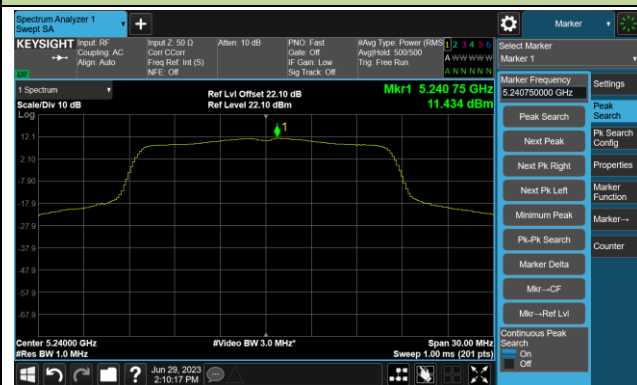

## 802.11a Power Spectral Density- Ant 1

Channel 36 (5180MHz)

Channel 44 (5220MHz)

Channel 48 (5240MHz)

Channel 52 (5260MHz)

Channel 60 (5300MHz)

Channel 64 (5320MHz)

## 802.11ac-VHT20 Power Spectral Density- Ant 1

Channel 36 (5180MHz)

Channel 44 (5220MHz)

Channel 48 (5240MHz)

Channel 52 (5260MHz)

Channel 60 (5300MHz)

Channel 64 (5320MHz)