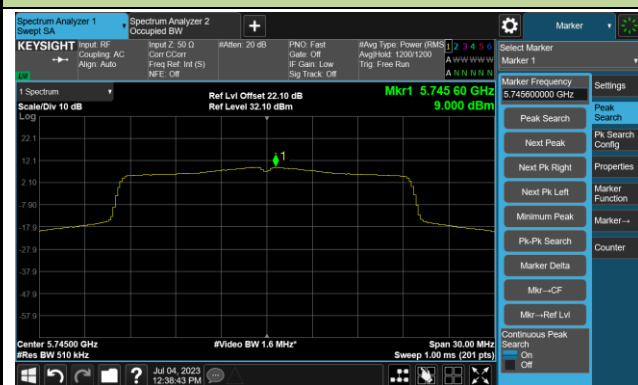

Channel 64 (5320MHz)

## 802.11ax-HE20 Power Spectral Density- Ant 1

Channel 100 (5500MHz)

Channel 116 (5580MHz)

Channel 140 (5700MHz)

Channel 144(5720MHz)

Channel 149 (5745MHz)

Channel 157 (5785MHz)

Channel 165 (5825MHz)

802.11ax-HE40 Power Spectral Density- Ant 1

Channel 38 (5190MHz)

Channel 46 (5230MHz)

Channel 54 (5270MHz)

Channel 62 (5310MHz)

Channel 102 (5510MHz)

Channel 110 (5550MHz)