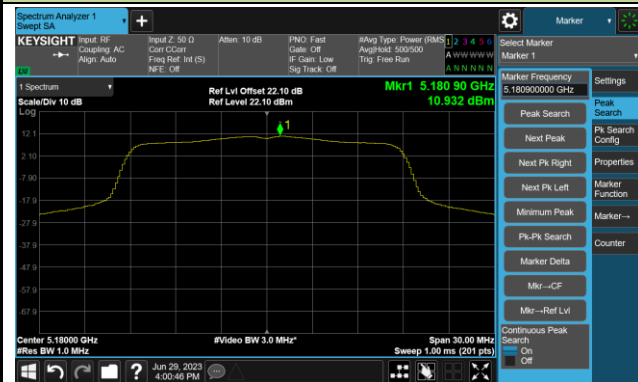

## 802.11a Power Spectral Density- Ant 1

Channel 36 (5180MHz)

Channel 44 (5220MHz)

Channel 48 (5240MHz)

Channel 52 (5260MHz)

Channel 60 (5300MHz)

Channel 64 (5320MHz)

## 802.11ac-VHT20 Power Spectral Density- Ant 1

Channel 36 (5180MHz)

Channel 44 (5220MHz)

Channel 48 (5240MHz)

Channel 52 (5260MHz)

Channel 60 (5300MHz)

Channel 64 (5320MHz)