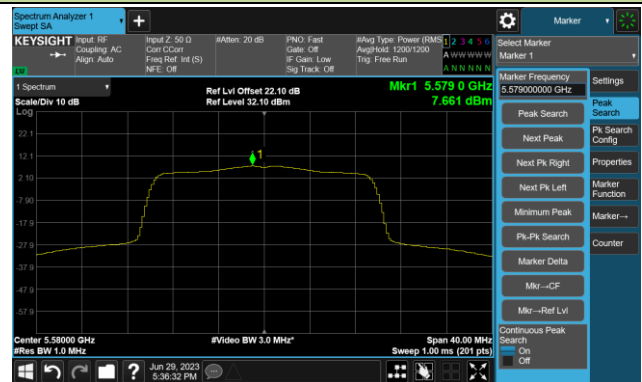

Channel 50 (5250MHz)

Channel 114 (5570MHz)

802.11ax-HE20 Power Spectral Density- Ant 1

Channel 36 (5180MHz)

Channel 44 (5220MHz)

Channel 48 (5240MHz)

Channel 52 (5260MHz)

Channel 60 (5300MHz)

Channel 64 (5320MHz)

## 802.11ax-HE20 Power Spectral Density- Ant 1

Channel 100 (5500MHz)

Channel 116 (5580MHz)

Channel 140 (5700MHz)

Channel 144(5720MHz)

Channel 149 (5745MHz)

Channel 157 (5785MHz)

Channel 165 (5825MHz)