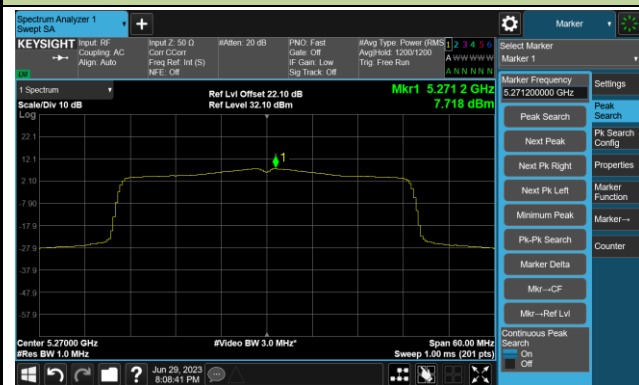

## 802.11ax-HE40 Power Spectral Density- Ant 0

Channel 38 (5190MHz)

Channel 46 (5230MHz)

Channel 54 (5270MHz)

Channel 62 (5310MHz)

Channel 102 (5510MHz)

Channel 110 (5550MHz)

802.11ax-HE40 Power Spectral Density- Ant 0

Channel 134 (5670MHz)

Channel 142(5710MHz)

Channel 151 (5755MHz)

Channel 159 (5795MHz)

802.11ax-HE80 Power Spectral Density- Ant 0

Channel 42 (5210MHz)

Channel 58 (5290MHz)

Channel 106 (5530MHz)