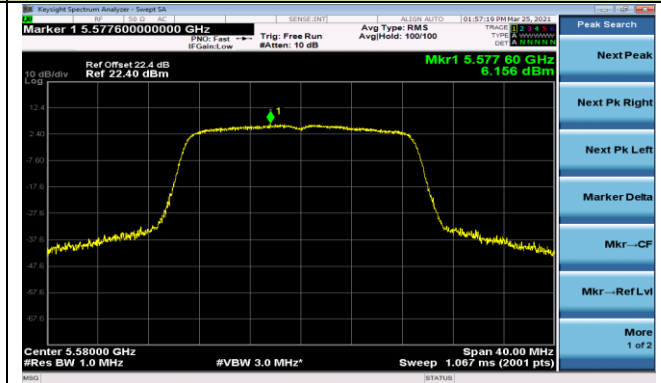

802.11ac-VHT20 Power Spectral Density - Ant 1

Channel 36 (5180MHz)

Channel 44 (5220MHz)

Channel 48 (5240MHz)

Channel 52 (5260MHz)

Channel 60 (5300MHz)

Channel 64 (5320MHz)

802.11ac-VHT20 Power Spectral Density - Ant 1

Channel 100 (5500MHz)

Channel 116 (5580MHz)

Channel 140 (5700MHz)

Channel 144 (5720MHz)

Channel 149 (5745MHz)

Channel 157 (5785MHz)

Channel 165 (5825MHz)

802.11ac-VHT40 Power Spectral Density - Ant 1