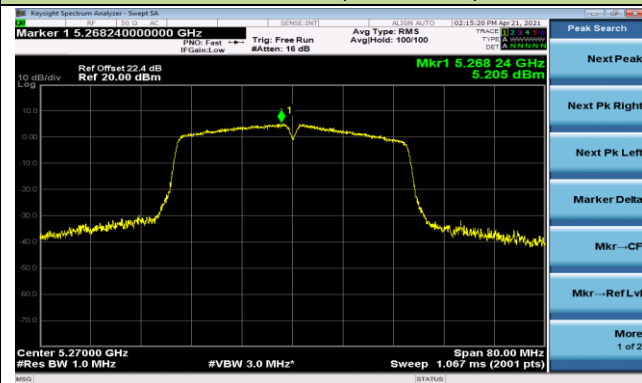

Channel 100 (5500MHz)

Channel 116 (5580MHz)

Channel 140 (5700MHz)

Channel 144 (5720MHz)

Channel 149 (5745MHz)

Channel 157 (5785MHz)

Channel 165 (5825MHz)

802.11ac-VHT40 Power Spectral Density - Ant 1

Channel 38 (5190MHz)

Channel 46 (5230MHz)

Channel 54 (5270MHz)

Channel 62 (5310MHz)

Channel 102 (5510MHz)

Channel 110 (5550MHz)

Channel 134 (5670MHz)

Channel 142 (5710MHz)