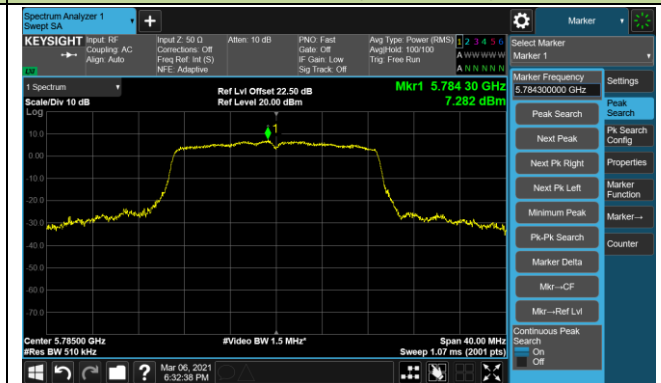

802.11ac-VHT20 Power Spectral Density - Ant 1

Channel 36 (5180MHz)

Channel 44 (5220MHz)

Channel 48 (5240MHz)

Channel 52 (5260MHz)

Channel 60 (5300MHz)

Channel 64 (5320MHz)

802.11ac-VHT20 Power Spectral Density - Ant 1

Channel 100 (5500MHz)

Channel 116 (5580MHz)

Channel 140 (5700MHz)

Channel 144 (5720MHz)

Channel 149 (5745MHz)

Channel 157 (5785MHz)

Channel 165 (5825MHz)

802.11ac-VHT40 Power Spectral Density - Ant 1

Channel 38 (5190MHz)

Channel 46 (5230MHz)

Channel 54 (5270MHz)

Channel 62 (5310MHz)

Channel 102 (5510MHz)

Channel 110 (5550MHz)

Channel 134 (5670MHz)

Channel 142 (5710MHz)