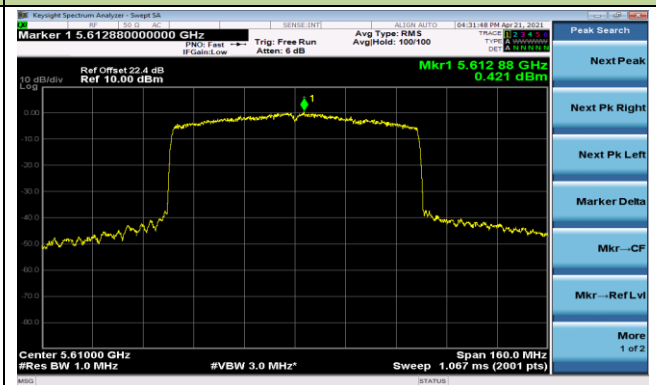

Channel 151 (5755MHz)

Channel 159 (5795MHz)

802.11ax-HE80 Power Spectral Density - Ant 0

Channel 42 (5210MHz)

Channel 58 (5290MHz)

Channel 106 (5530MHz)

Channel 122 (5610MHz)

Channel 138 (5690MHz)