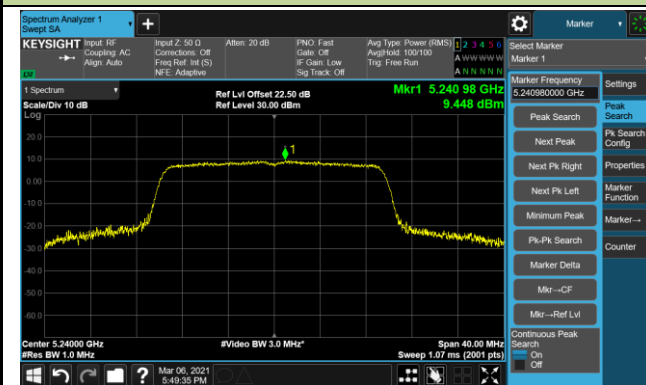

802.11ac-VHT80 Power Spectral Density - Ant 0

Channel 42 (5210MHz)

Channel 58 (5290MHz)

Channel 106 (5530MHz)

Channel 122 (5610MHz)

Channel 138 (5690MHz)

Channel 155 (5775MHz)

802.11ax-HE20 Power Spectral Density - Ant 0

Channel 36 (5180MHz)

Channel 44 (5220MHz)

Channel 48 (5240MHz)

Channel 52 (5260MHz)

Channel 60 (5300MHz)

Channel 64 (5320MHz)

802.11ax-HE20 Power Spectral Density - Ant 0

Channel 100 (5500MHz)