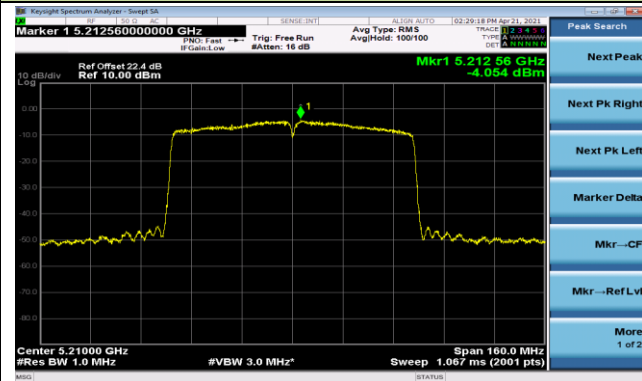

Channel 38 (5190MHz)

Channel 46 (5230MHz)

Channel 54 (5270MHz)

Channel 62 (5310MHz)

Channel 102 (5510MHz)

Channel 110 (5550MHz)

Channel 134 (5670MHz)

Channel 142 (5710MHz)

802.11ac-VHT80 Power Spectral Density - Ant 1

Channel 42 (5210MHz)

Channel 58 (5290MHz)

Channel 106 (5530MHz)

Channel 122 (5610MHz)

Channel 138 (5690MHz)

Channel 155 (5775MHz)