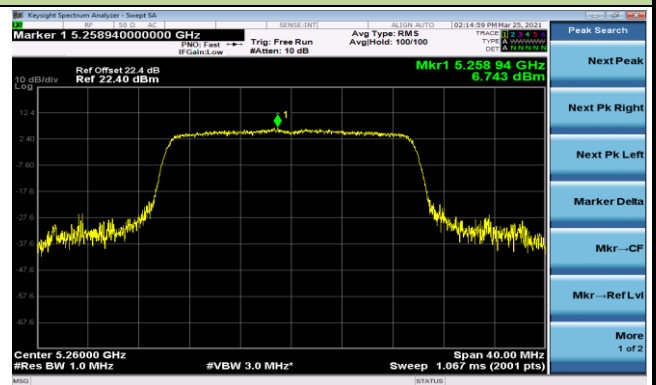

Channel 36 (5180MHz)

Channel 44 (5220MHz)

Channel 48 (5240MHz)

Channel 52 (5260MHz)

Channel 60 (5300MHz)

Channel 64 (5320MHz)

802.11ax-HE20 Power Spectral Density - Ant 0

Channel 100 (5500MHz)

Channel 116 (5580MHz)

Channel 140 (5700MHz)

Channel 144 (5720MHz)

Channel 149 (5745MHz)

Channel 157 (5785MHz)

Channel 165 (5825MHz)

802.11ax-HE40 Power Spectral Density - Ant 0

Channel 38 (5190MHz)