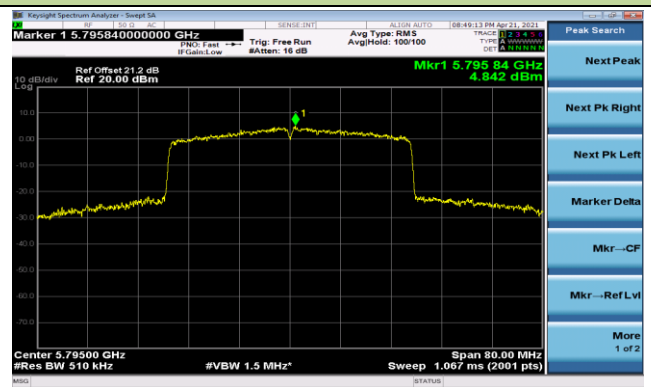

Channel 46 (5230MHz)

Channel 54 (5270MHz)

Channel 62 (5310MHz)

Channel 102 (5510MHz)

Channel 110 (5550MHz)

802.11ax-HE40 Power Spectral Density - Ant 0

Channel 134 (5670MHz)

Channel 142 (5710MHz)

Channel 151 (5755MHz)

Channel 159 (5795MHz)

802.11ax-HE80 Power Spectral Density - Ant 0

Channel 42 (5210MHz)

Channel 58 (5290MHz)

Channel 106 (5530MHz)

Channel 122 (5610MHz)

Channel 138 (5690MHz)