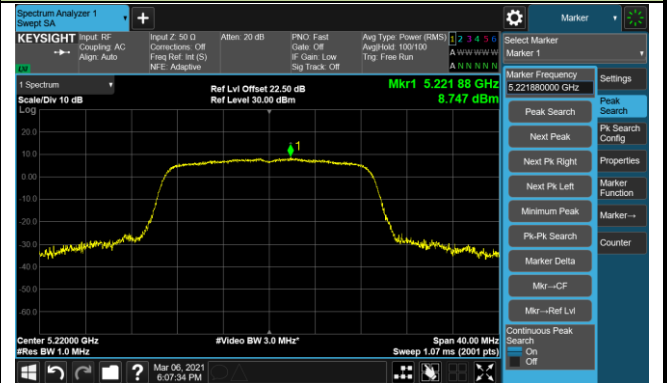

802.11a Power Spectral Density - Ant 1

Channel 100 (5500MHz)

Channel 116 (5580MHz)

Channel 140 (5700MHz)

Channel 144 (5720MHz)

Channel 149 (5745MHz)

Channel 157 (5785MHz)

Channel 165 (5825MHz)

802.11ac-VHT20 Power Spectral Density - Ant 1

Channel 36 (5180MHz)

Channel 44 (5220MHz)

Channel 48 (5240MHz)

Channel 52 (5260MHz)

Channel 60 (5300MHz)

Channel 64 (5320MHz)

802.11ac-VHT20 Power Spectral Density - Ant 1