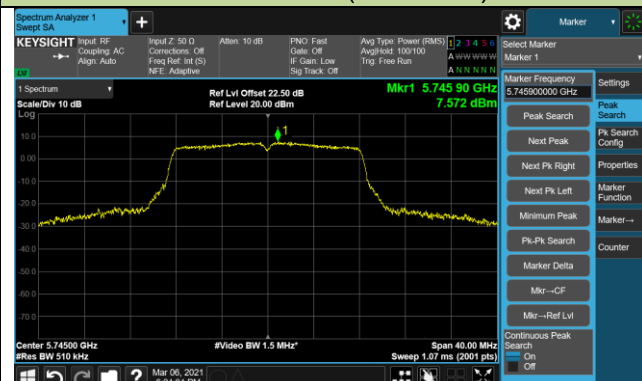

Channel 155 (5775MHz)

802.11a Power Spectral Density - Ant 1

Channel 36 (5180MHz)

Channel 44 (5220MHz)

Channel 48 (5240MHz)

Channel 52 (5260MHz)

Channel 60 (5300MHz)

Channel 64 (5320MHz)

802.11a Power Spectral Density - Ant 1

Channel 100 (5500MHz)

Channel 116 (5580MHz)

Channel 140 (5700MHz)

Channel 144 (5720MHz)

Channel 149 (5745MHz)

Channel 157 (5785MHz)

Channel 165 (5825MHz)

802.11ac-VHT20 Power Spectral Density - Ant 1

Channel 36 (5180MHz)

Channel 44 (5220MHz)

Channel 48 (5240MHz)

Channel 52 (5260MHz)

Channel 60 (5300MHz)

Channel 64 (5320MHz)

802.11ac-VHT20 Power Spectral Density - Ant 1