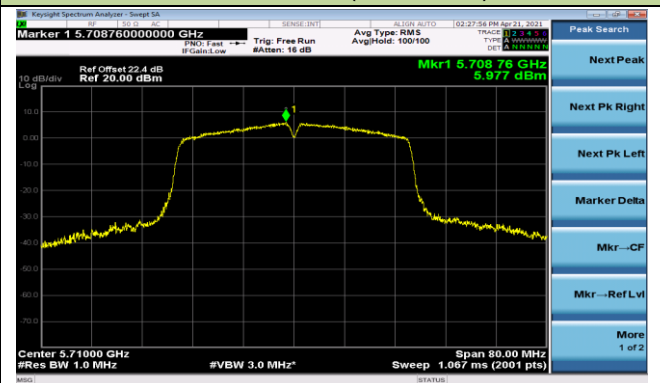

Channel 38 (5190MHz)

Channel 46 (5230MHz)

Channel 54 (5270MHz)

Channel 62 (5310MHz)

Channel 102 (5510MHz)

Channel 110 (5550MHz)

Channel 134 (5670MHz)

Channel 142 (5710MHz)

802.11ac-VHT80 Power Spectral Density - Ant 1

Channel 42 (5210MHz)

Channel 58 (5290MHz)

Channel 106 (5530MHz)

Channel 122 (5610MHz)

Channel 138 (5690MHz)

Channel 155 (5775MHz)