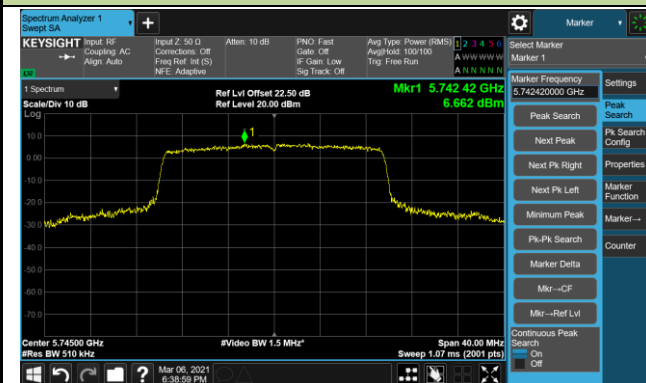

Channel 116 (5580MHz)

Channel 140 (5700MHz)

Channel 144 (5720MHz)

Channel 149 (5745MHz)

Channel 157 (5785MHz)

Channel 165 (5825MHz)

802.11ax-HE40 Power Spectral Density - Ant 0

Channel 38 (5190MHz)

Channel 46 (5230MHz)

Channel 54 (5270MHz)

Channel 62 (5310MHz)

Channel 102 (5510MHz)

Channel 110 (5550MHz)

802.11ax-HE40 Power Spectral Density - Ant 0

Channel 134 (5670MHz)

Channel 142 (5710MHz)