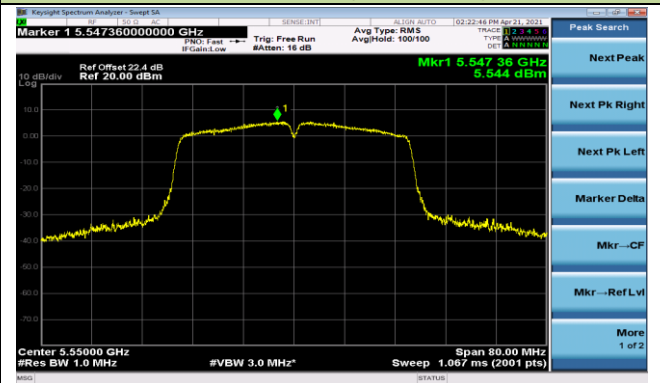

Channel 38 (5190MHz)

Channel 46 (5230MHz)

Channel 54 (5270MHz)

Channel 62 (5310MHz)

Channel 102 (5510MHz)

Channel 110 (5550MHz)

Channel 134 (5670MHz)

Channel 142 (5710MHz)

802.11ac-VHT80 Power Spectral Density - Ant 1

Channel 42 (5210MHz)

Channel 58 (5290MHz)

Channel 106 (5530MHz)

Channel 122 (5610MHz)

Channel 138 (5690MHz)

Channel 155 (5775MHz)