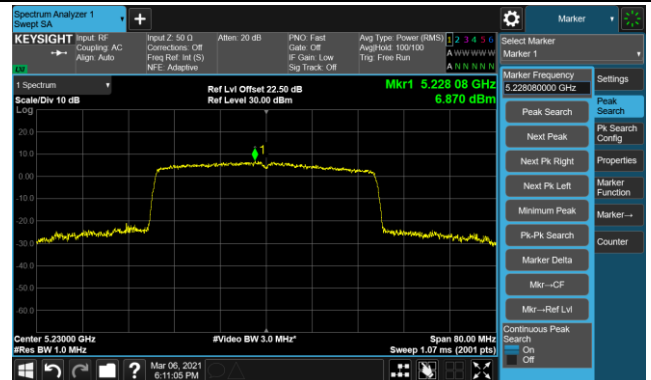

Channel 116 (5580MHz)

Channel 140 (5700MHz)

Channel 144 (5720MHz)

Channel 149 (5745MHz)

Channel 157 (5785MHz)

Channel 165 (5825MHz)

802.11ax-HE40 Power Spectral Density - Ant 0

Channel 38 (5190MHz)

Channel 46 (5230MHz)

Channel 54 (5270MHz)

Channel 62 (5310MHz)

Channel 102 (5510MHz)

Channel 110 (5550MHz)

802.11ax-HE40 Power Spectral Density - Ant 0

Channel 134 (5670MHz)

Channel 142 (5710MHz)