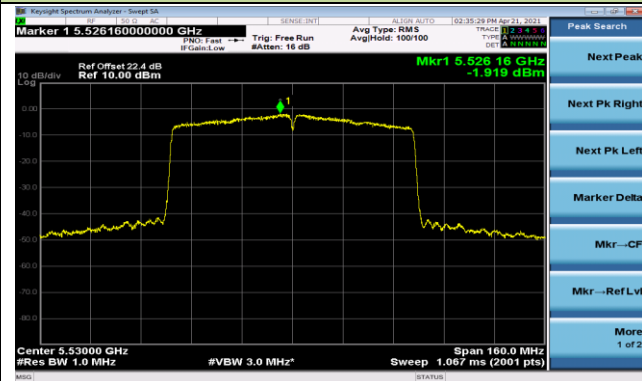

802.11ac-VHT80 Power Spectral Density - Ant 1

Channel 42 (5210MHz)

Channel 58 (5290MHz)

Channel 106 (5530MHz)

Channel 122 (5610MHz)

Channel 138 (5690MHz)

Channel 155 (5775MHz)