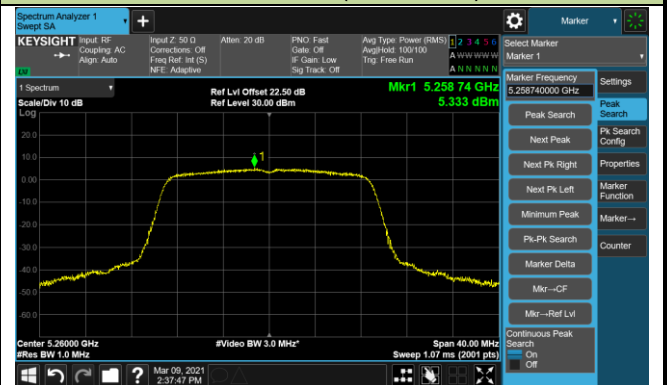

802.11ac-VHT20 Power Spectral Density - Ant 1

Channel 36 (5180MHz)

Channel 44 (5220MHz)

Channel 48 (5240MHz)

Channel 52 (5260MHz)

Channel 60 (5300MHz)

Channel 64 (5320MHz)

802.11ac-VHT20 Power Spectral Density - Ant 1

Channel 100 (5500MHz)

Channel 116 (5580MHz)

Channel 140 (5700MHz)

Channel 144 (5720MHz)

Channel 149 (5745MHz)

Channel 157 (5785MHz)

Channel 165 (5825MHz)

802.11ac-VHT40 Power Spectral Density - Ant 1