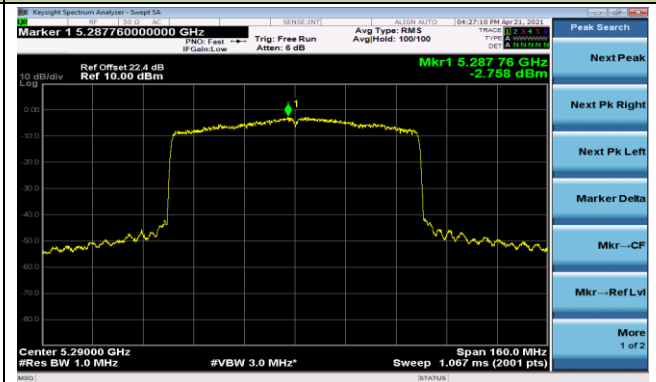

Channel 151 (5755MHz)

Channel 159 (5795MHz)

802.11ax-HE80 Power Spectral Density - Ant 0

Channel 42 (5210MHz)

Channel 58 (5290MHz)

Channel 106 (5530MHz)

Channel 122 (5610MHz)

Channel 138 (5690MHz)