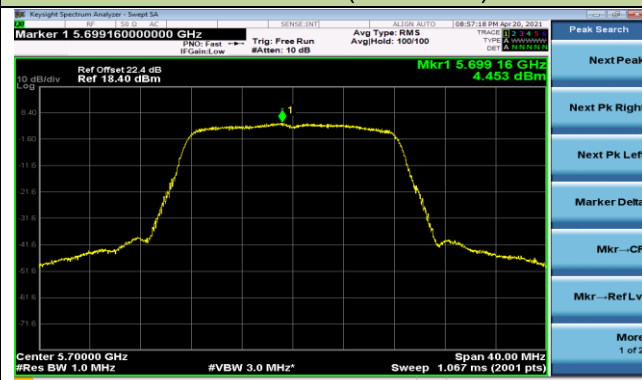

802.11a Power Spectral Density - Ant 1

Channel 100 (5500MHz)

Channel 116 (5580MHz)

Channel 140 (5700MHz)

Channel 144 (5720MHz)

Channel 149 (5745MHz)

Channel 157 (5785MHz)

Channel 165 (5825MHz)

802.11ac-VHT20 Power Spectral Density - Ant 1

Channel 36 (5180MHz)

Channel 44 (5220MHz)

Channel 48 (5240MHz)

Channel 52 (5260MHz)

Channel 60 (5300MHz)

Channel 64 (5320MHz)

802.11ac-VHT20 Power Spectral Density - Ant 1