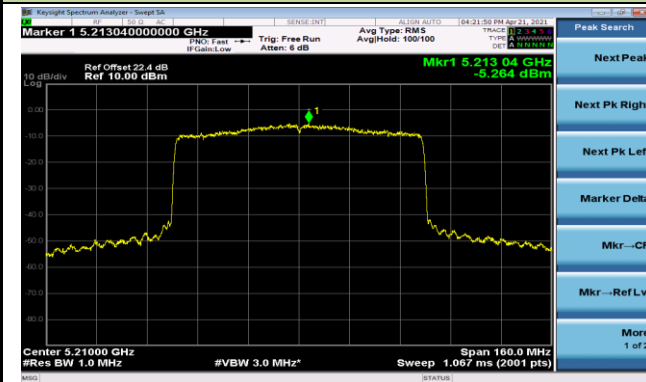

Channel 151 (5755MHz)

Channel 159 (5795MHz)

802.11ax-HE80 Power Spectral Density - Ant 0

Channel 42 (5210MHz)

Channel 58 (5290MHz)

Channel 106 (5530MHz)

Channel 122 (5610MHz)

Channel 138 (5690MHz)

Channel 155 (5775MHz)

802.11a Power Spectral Density - Ant 1

Channel 36 (5180MHz)

Channel 44 (5220MHz)

Channel 48 (5240MHz)

Channel 52 (5260MHz)

Channel 60 (5300MHz)

Channel 64 (5320MHz)