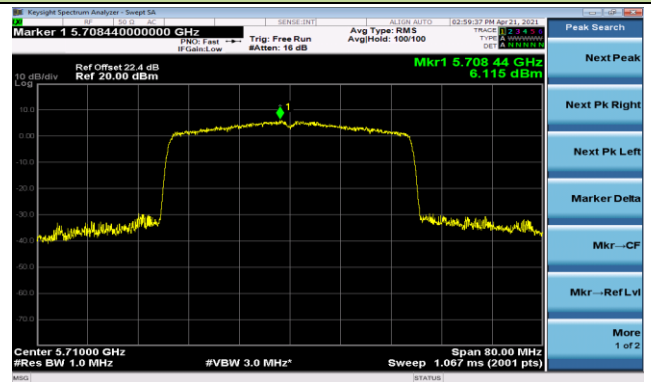

Channel 46 (5230MHz)

Channel 54 (5270MHz)

Channel 62 (5310MHz)

Channel 102 (5510MHz)

Channel 110 (5550MHz)

802.11ax-HE40 Power Spectral Density - Ant 0

Channel 134 (5670MHz)

Channel 142 (5710MHz)

Channel 151 (5755MHz)

Channel 159 (5795MHz)

802.11ax-HE80 Power Spectral Density - Ant 0

Channel 42 (5210MHz)

Channel 58 (5290MHz)

Channel 106 (5530MHz)

Channel 122 (5610MHz)

Channel 138 (5690MHz)