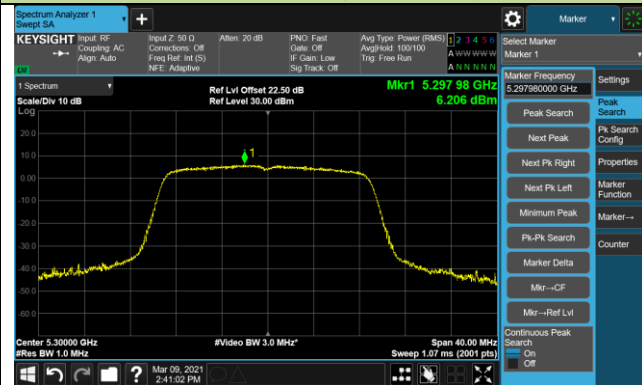

802.11ac-VHT20 Power Spectral Density - Ant 1

Channel 36 (5180MHz)

Channel 44 (5220MHz)

Channel 48 (5240MHz)

Channel 52 (5260MHz)

Channel 60 (5300MHz)

Channel 64 (5320MHz)

802.11ac-VHT20 Power Spectral Density - Ant 1

Channel 100 (5500MHz)

Channel 116 (5580MHz)

Channel 140 (5700MHz)

Channel 144 (5720MHz)

Channel 149 (5745MHz)

Channel 157 (5785MHz)

Channel 165 (5825MHz)

802.11ac-VHT40 Power Spectral Density - Ant 1