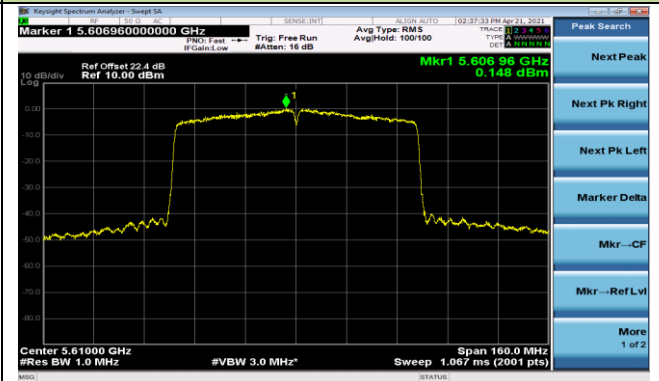

802.11ac-VHT80 Power Spectral Density - Ant 1

Channel 42 (5210MHz)

Channel 58 (5290MHz)

Channel 106 (5530MHz)

Channel 122 (5610MHz)

Channel 138 (5690MHz)

Channel 155 (5775MHz)