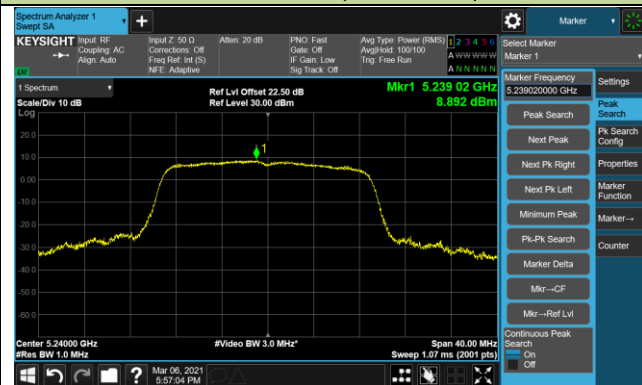

802.11ac-VHT20 Power Spectral Density - Ant 1

Channel 36 (5180MHz)

Channel 44 (5220MHz)

Channel 48 (5240MHz)

Channel 52 (5260MHz)

Channel 60 (5300MHz)

Channel 64 (5320MHz)

802.11ac-VHT20 Power Spectral Density - Ant 1

Channel 100 (5500MHz)

Channel 116 (5580MHz)

Channel 140 (5700MHz)

Channel 144 (5720MHz)

Channel 149 (5745MHz)

Channel 157 (5785MHz)

Channel 165 (5825MHz)

802.11ac-VHT40 Power Spectral Density - Ant 1