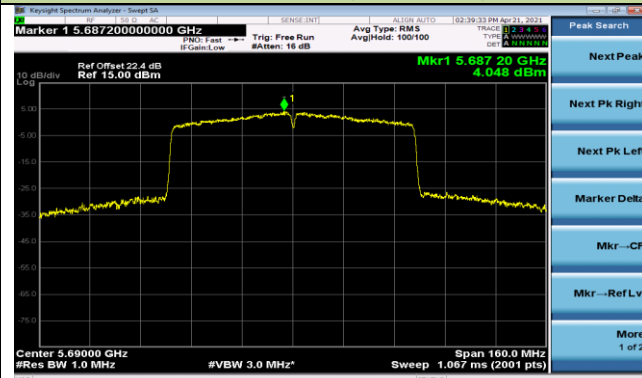

802.11ac-VHT80 Power Spectral Density - Ant 0

Channel 42 (5210MHz)

Channel 58 (5290MHz)

Channel 106 (5530MHz)

Channel 122 (5610MHz)

Channel 138 (5690MHz)

Channel 155 (5775MHz)

802.11ax-HE20 Power Spectral Density - Ant 0