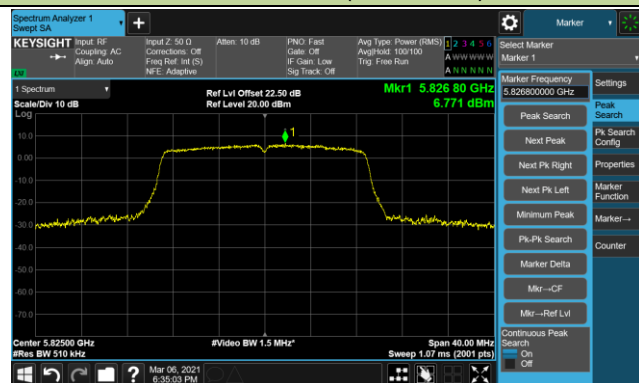

802.11ac-VHT20 Power Spectral Density - Ant 1

Channel 36 (5180MHz)

Channel 44 (5220MHz)

Channel 48 (5240MHz)

Channel 52 (5260MHz)

Channel 60 (5300MHz)

Channel 64 (5320MHz)

802.11ac-VHT20 Power Spectral Density - Ant 1

Channel 100 (5500MHz)

Channel 116 (5580MHz)

Channel 140 (5700MHz)

Channel 144 (5720MHz)

Channel 149 (5745MHz)

Channel 157 (5785MHz)

Channel 165 (5825MHz)

802.11ac-VHT40 Power Spectral Density - Ant 1

Channel 38 (5190MHz)

Channel 46 (5230MHz)

Channel 54 (5270MHz)

Channel 62 (5310MHz)

Channel 102 (5510MHz)

Channel 110 (5550MHz)

Channel 134 (5670MHz)

Channel 142 (5710MHz)