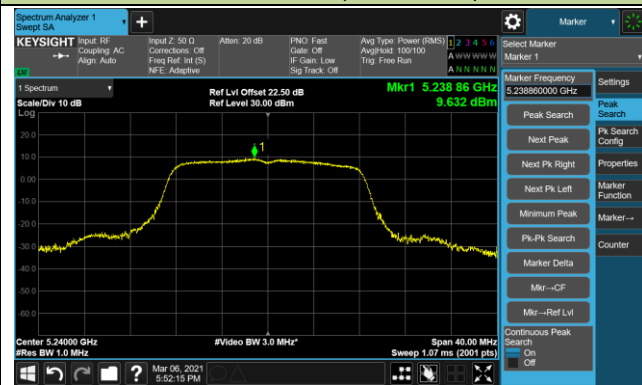

Channel 155 (5775MHz)

802.11a Power Spectral Density - Ant 1

Channel 36 (5180MHz)

Channel 44 (5220MHz)

Channel 48 (5240MHz)

Channel 52 (5260MHz)

Channel 60 (5300MHz)

Channel 64 (5320MHz)

802.11a Power Spectral Density - Ant 1

Channel 100 (5500MHz)

Channel 116 (5580MHz)

Channel 140 (5700MHz)

Channel 144 (5720MHz)

Channel 149 (5745MHz)

Channel 157 (5785MHz)

Channel 165 (5825MHz)