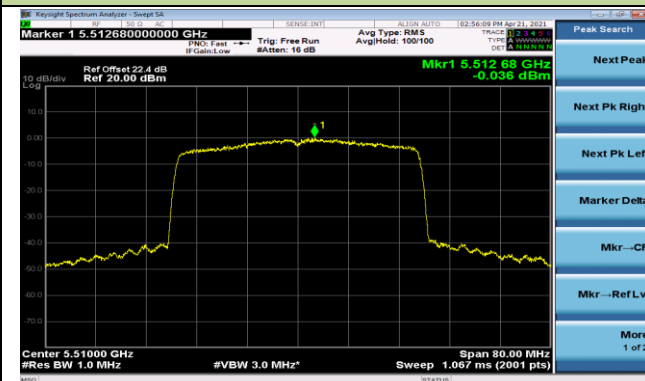

Channel 46 (5230MHz)

Channel 54 (5270MHz)

Channel 62 (5310MHz)

Channel 102 (5510MHz)

Channel 110 (5550MHz)

802.11ax-HE40 Power Spectral Density - Ant 0

Channel 134 (5670MHz)

Channel 142 (5710MHz)

Channel 151 (5755MHz)

Channel 159 (5795MHz)

802.11ax-HE80 Power Spectral Density - Ant 0

Channel 42 (5210MHz)

Channel 58 (5290MHz)

Channel 106 (5530MHz)

Channel 122 (5610MHz)

Channel 138 (5690MHz)