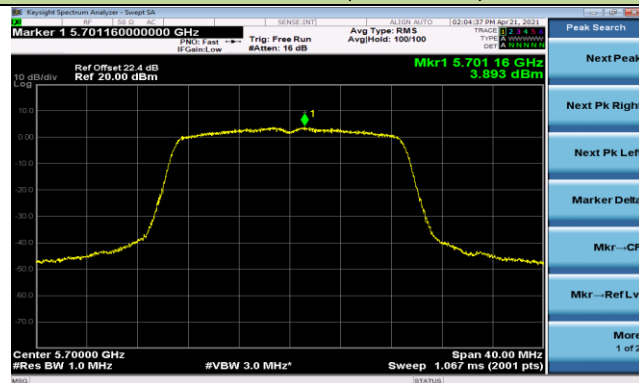

802.11ac-VHT20 Power Spectral Density - Ant 1

Channel 36 (5180MHz)

Channel 44 (5220MHz)

Channel 48 (5240MHz)

Channel 52 (5260MHz)

Channel 60 (5300MHz)

Channel 64 (5320MHz)

802.11ac-VHT20 Power Spectral Density - Ant 1

Channel 100 (5500MHz)

Channel 116 (5580MHz)

Channel 140 (5700MHz)

Channel 144 (5720MHz)

Channel 149 (5745MHz)

Channel 157 (5785MHz)

Channel 165 (5825MHz)

802.11ac-VHT40 Power Spectral Density - Ant 1