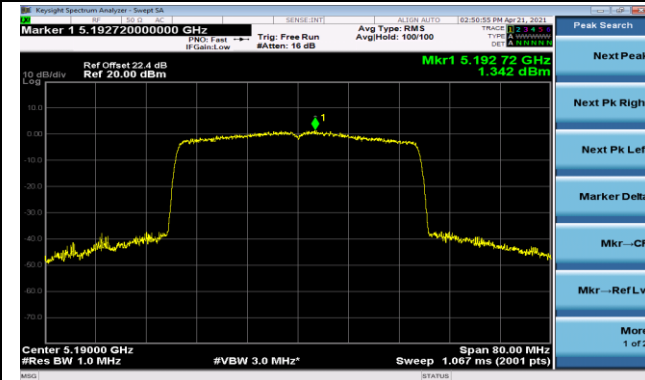

Channel 116 (5580MHz)

Channel 140 (5700MHz)

Channel 144 (5720MHz)

Channel 149 (5745MHz)

Channel 157 (5785MHz)

Channel 165 (5825MHz)

802.11ax-HE40 Power Spectral Density - Ant 0

Channel 38 (5190MHz)