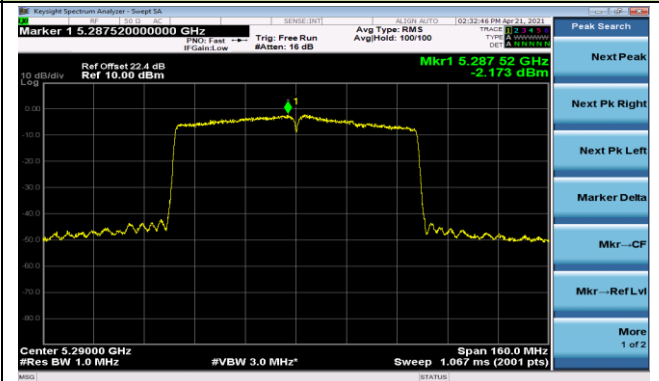

Channel 38 (5190MHz)

Channel 46 (5230MHz)

Channel 54 (5270MHz)

Channel 62 (5310MHz)

Channel 102 (5510MHz)

Channel 110 (5550MHz)

Channel 134 (5670MHz)

Channel 142 (5710MHz)

802.11ac-VHT80 Power Spectral Density - Ant 1

Channel 42 (5210MHz)

Channel 58 (5290MHz)

Channel 106 (5530MHz)

Channel 122 (5610MHz)

Channel 138 (5690MHz)

Channel 155 (5775MHz)