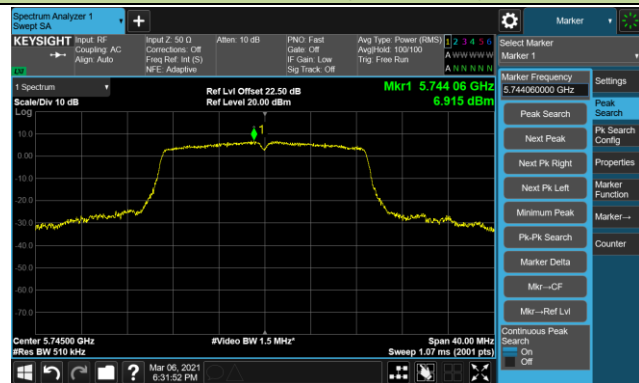

802.11ac-VHT20 Power Spectral Density - Ant 1

Channel 36 (5180MHz)

Channel 44 (5220MHz)

Channel 48 (5240MHz)

Channel 52 (5260MHz)

Channel 60 (5300MHz)

Channel 64 (5320MHz)

802.11ac-VHT20 Power Spectral Density - Ant 1

Channel 100 (5500MHz)

Channel 116 (5580MHz)

Channel 140 (5700MHz)

Channel 144 (5720MHz)

Channel 149 (5745MHz)

Channel 157 (5785MHz)

Channel 165 (5825MHz)

802.11ac-VHT40 Power Spectral Density - Ant 1

Channel 38 (5190MHz)

Channel 46 (5230MHz)

Channel 54 (5270MHz)

Channel 62 (5310MHz)

Channel 102 (5510MHz)

Channel 110 (5550MHz)

Channel 134 (5670MHz)

Channel 142 (5710MHz)