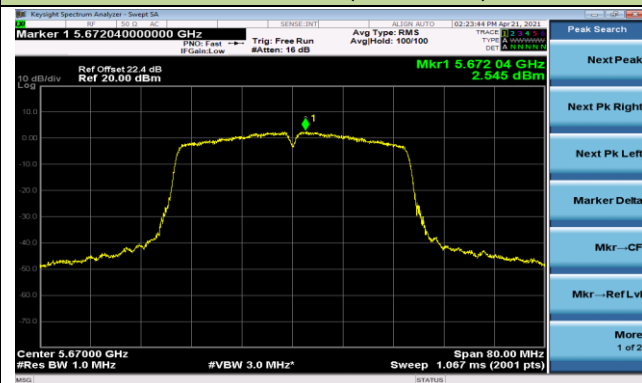

Channel 38 (5190MHz)

Channel 46 (5230MHz)

Channel 54 (5270MHz)

Channel 62 (5310MHz)

Channel 102 (5510MHz)

Channel 110 (5550MHz)

Channel 134 (5670MHz)

Channel 142 (5710MHz)

802.11ac-VHT80 Power Spectral Density - Ant 1

Channel 42 (5210MHz)

Channel 58 (5290MHz)

Channel 106 (5530MHz)

Channel 122 (5610MHz)

Channel 138 (5690MHz)

Channel 155 (5775MHz)