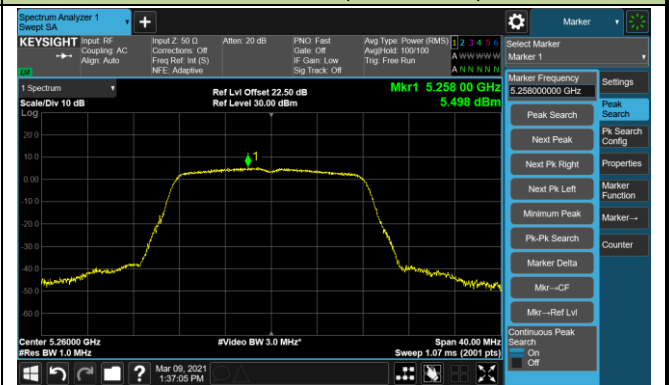

Channel 151 (5755MHz)

Channel 159 (5795MHz)

802.11ax-HE80 Power Spectral Density - Ant 0

Channel 42 (5210MHz)

Channel 58 (5290MHz)

Channel 106 (5530MHz)

Channel 122 (5610MHz)

Channel 138 (5690MHz)

Channel 155 (5775MHz)

802.11a Power Spectral Density - Ant 1

Channel 36 (5180MHz)

Channel 44 (5220MHz)

Channel 48 (5240MHz)

Channel 52 (5260MHz)

Channel 60 (5300MHz)

Channel 64 (5320MHz)

802.11a Power Spectral Density - Ant 1

Channel 100 (5500MHz)

Channel 116 (5580MHz)

Channel 140 (5700MHz)

Channel 144 (5720MHz)

Channel 149 (5745MHz)

Channel 157 (5785MHz)

Channel 165 (5825MHz)