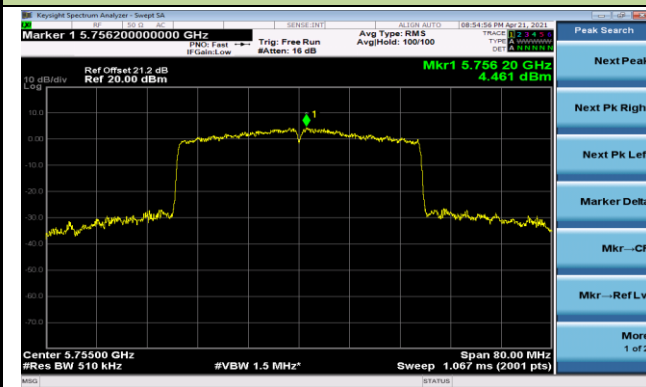

Channel 46 (5230MHz)

Channel 54 (5270MHz)

Channel 62 (5310MHz)

Channel 102 (5510MHz)

Channel 110 (5550MHz)

802.11ax-HE40 Power Spectral Density - Ant 0

Channel 134 (5670MHz)

Channel 142 (5710MHz)

Channel 151 (5755MHz)

Channel 159 (5795MHz)

802.11ax-HE80 Power Spectral Density - Ant 0

Channel 42 (5210MHz)

Channel 58 (5290MHz)

Channel 106 (5530MHz)

Channel 122 (5610MHz)

Channel 138 (5690MHz)