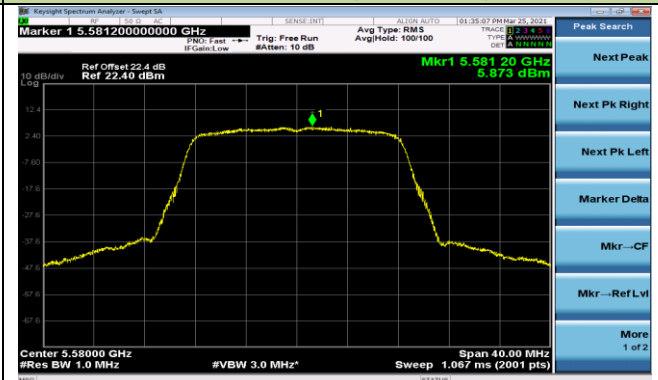

Channel 116 (5580MHz)