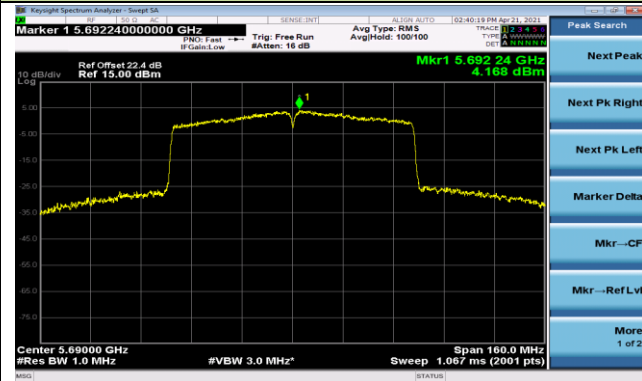

802.11ac-VHT80 Power Spectral Density - Ant 1

Channel 42 (5210MHz)

Channel 58 (5290MHz)

Channel 106 (5530MHz)

Channel 122 (5610MHz)

Channel 138 (5690MHz)

Channel 155 (5775MHz)