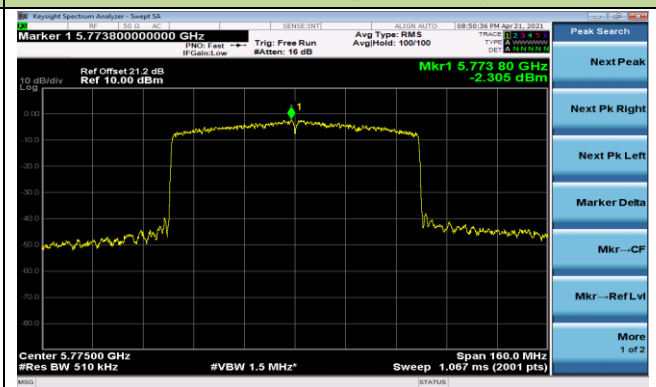

Channel 155 (5775MHz)