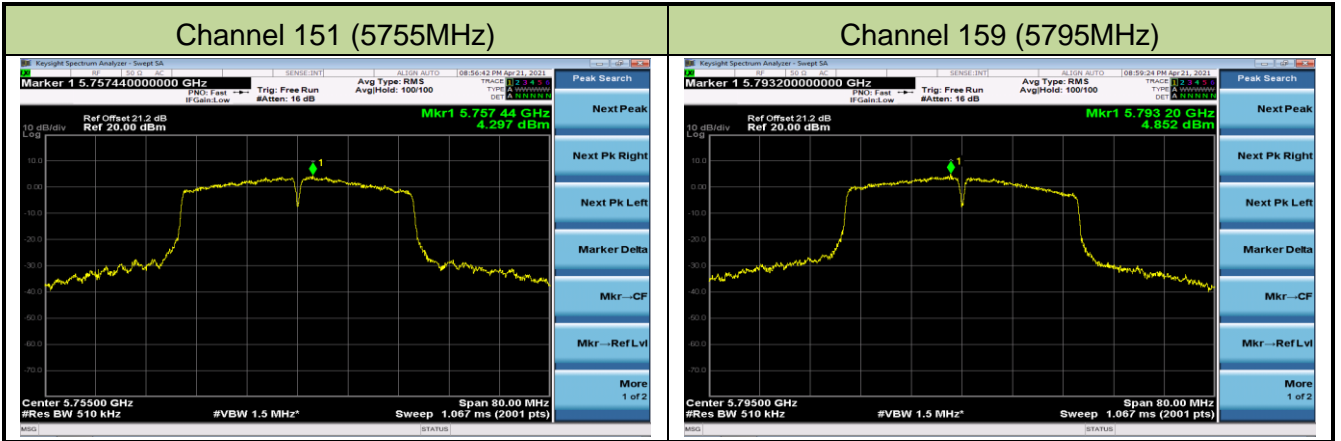

Channel 38 (5190MHz)

Channel 46 (5230MHz)

Channel 54 (5270MHz)

Channel 62 (5310MHz)

Channel 102 (5510MHz)

Channel 110 (5550MHz)

Channel 134 (5670MHz)

Channel 142 (5710MHz)

802.11ac-VHT80 Power Spectral Density - Ant 1

Channel 42 (5210MHz)

Channel 58 (5290MHz)

Channel 106 (5530MHz)

Channel 122 (5610MHz)

Channel 138 (5690MHz)

Channel 155 (5775MHz)