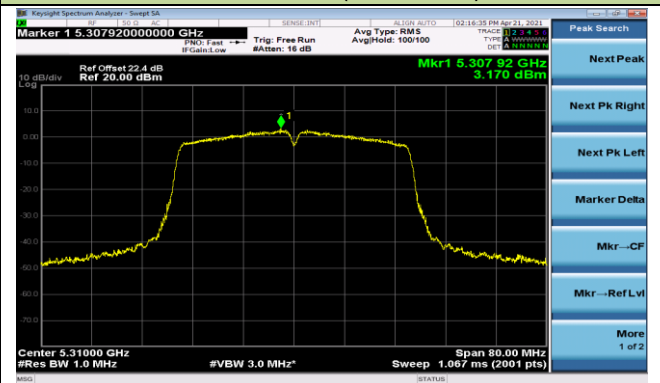

Channel 38 (5190MHz)

Channel 46 (5230MHz)

Channel 54 (5270MHz)

Channel 62 (5310MHz)

Channel 102 (5510MHz)

Channel 110 (5550MHz)

Channel 134 (5670MHz)

Channel 142 (5710MHz)

802.11ac-VHT80 Power Spectral Density - Ant 1

Channel 42 (5210MHz)

Channel 58 (5290MHz)

Channel 106 (5530MHz)

Channel 122 (5610MHz)

Channel 138 (5690MHz)

Channel 155 (5775MHz)