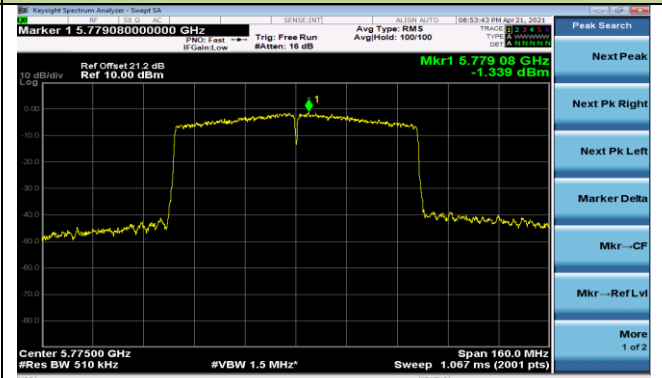

802.11ac-VHT80 Power Spectral Density - Ant 0

Channel 42 (5210MHz)

Channel 58 (5290MHz)

Channel 106 (5530MHz)

Channel 122 (5610MHz)

Channel 138 (5690MHz)

Channel 155 (5775MHz)

802.11ax-HE20 Power Spectral Density - Ant 0