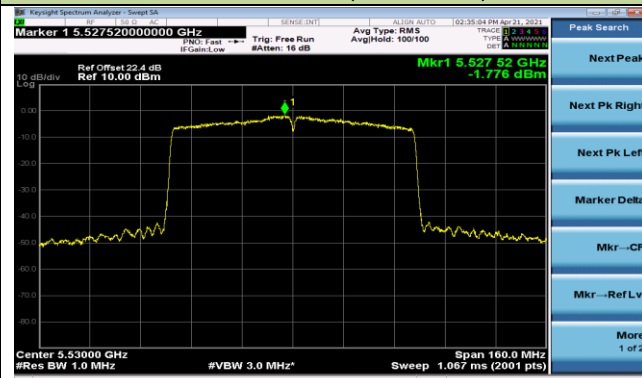

802.11ac-VHT80 Power Spectral Density - Ant 0

Channel 42 (5210MHz)

Channel 58 (5290MHz)

Channel 106 (5530MHz)

Channel 122 (5610MHz)

Channel 138 (5690MHz)

Channel 155 (5775MHz)

802.11ax-HE20 Power Spectral Density - Ant 0