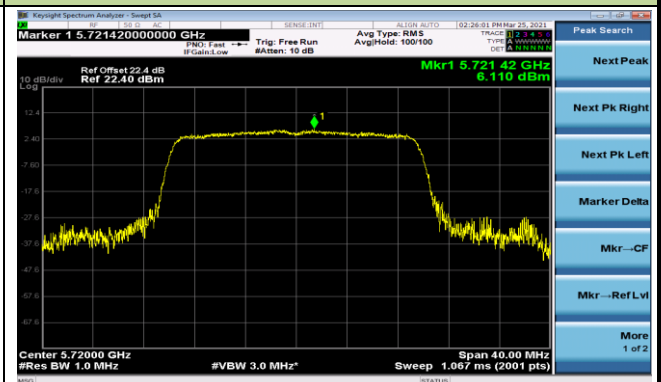

Channel 144 (5720MHz)