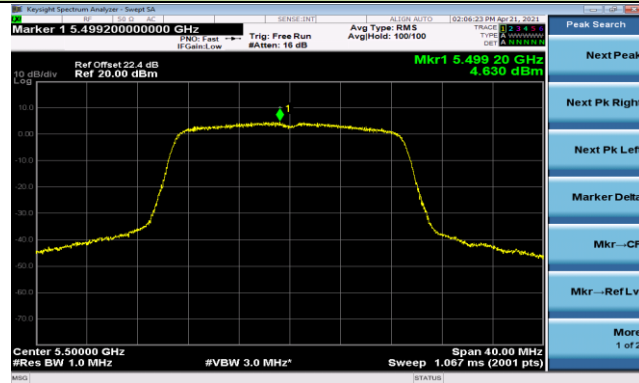

802.11ac-VHT20 Power Spectral Density - Ant 1

Channel 36 (5180MHz)

Channel 44 (5220MHz)

Channel 48 (5240MHz)

Channel 52 (5260MHz)

Channel 60 (5300MHz)

Channel 64 (5320MHz)

802.11ac-VHT20 Power Spectral Density - Ant 1

Channel 100 (5500MHz)

Channel 116 (5580MHz)

Channel 140 (5700MHz)

Channel 144 (5720MHz)

Channel 149 (5745MHz)

Channel 157 (5785MHz)

Channel 165 (5825MHz)

802.11ac-VHT40 Power Spectral Density - Ant 1