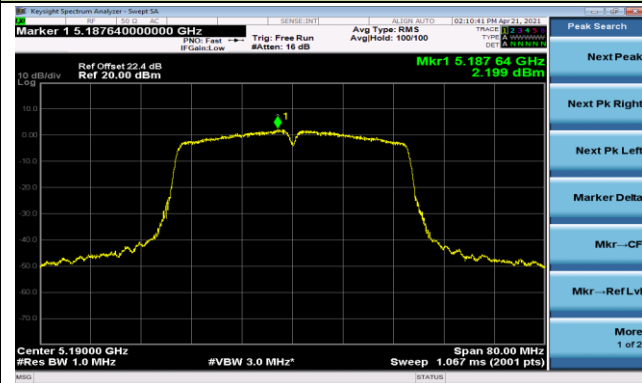

802.11ac-VHT20 Power Spectral Density - Ant 1

Channel 36 (5180MHz)

Channel 44 (5220MHz)

Channel 48 (5240MHz)

Channel 52 (5260MHz)

Channel 60 (5300MHz)

Channel 64 (5320MHz)

802.11ac-VHT20 Power Spectral Density - Ant 1

Channel 100 (5500MHz)

Channel 116 (5580MHz)

Channel 140 (5700MHz)

Channel 144 (5720MHz)

Channel 149 (5745MHz)

Channel 157 (5785MHz)

Channel 165 (5825MHz)

802.11ac-VHT40 Power Spectral Density - Ant 1

Channel 38 (5190MHz)

Channel 46 (5230MHz)

Channel 54 (5270MHz)

Channel 62 (5310MHz)

Channel 102 (5510MHz)

Channel 110 (5550MHz)

Channel 134 (5670MHz)

Channel 142 (5710MHz)