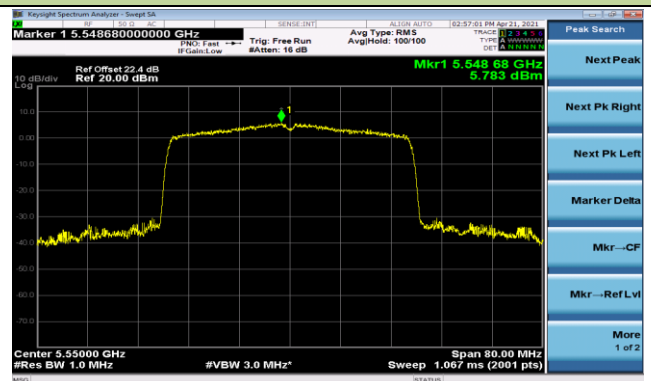

Channel 46 (5230MHz)

Channel 54 (5270MHz)

Channel 62 (5310MHz)

Channel 102 (5510MHz)

Channel 110 (5550MHz)

802.11ax-HE40 Power Spectral Density - Ant 0

Channel 134 (5670MHz)

Channel 142 (5710MHz)

Channel 151 (5755MHz)

Channel 159 (5795MHz)

802.11ax-HE80 Power Spectral Density - Ant 0

Channel 42 (5210MHz)

Channel 58 (5290MHz)

Channel 106 (5530MHz)

Channel 122 (5610MHz)

Channel 138 (5690MHz)