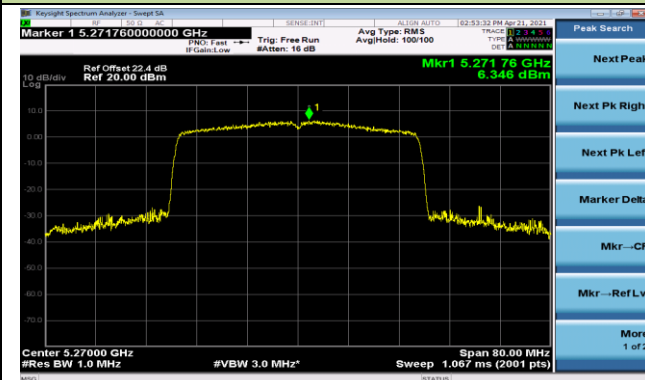

Channel 54 (5270MHz)