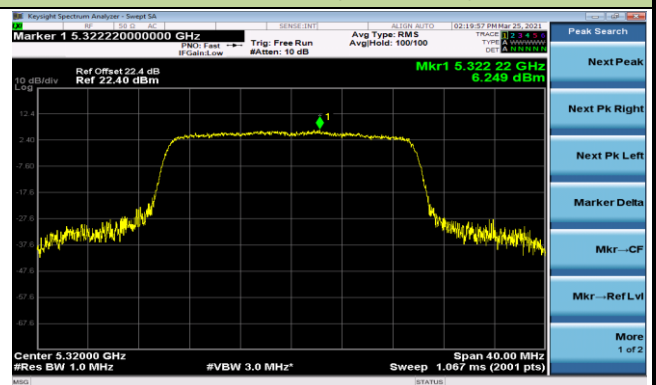

Channel 36 (5180MHz)

Channel 44 (5220MHz)

Channel 48 (5240MHz)

Channel 52 (5260MHz)

Channel 60 (5300MHz)

Channel 64 (5320MHz)

802.11ax-HE20 Power Spectral Density - Ant 0

Channel 100 (5500MHz)