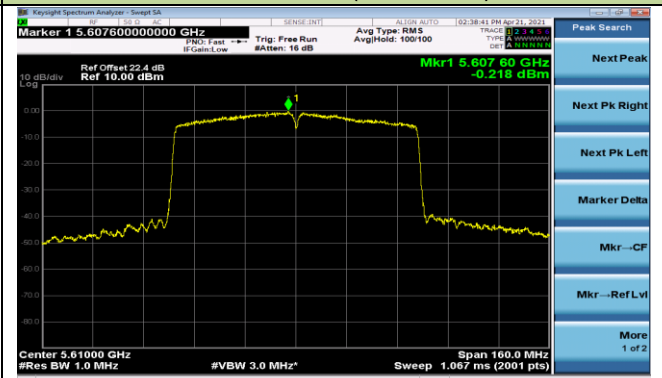

802.11ac-VHT80 Power Spectral Density - Ant 0

Channel 42 (5210MHz)

Channel 58 (5290MHz)

Channel 106 (5530MHz)

Channel 122 (5610MHz)

Channel 138 (5690MHz)

Channel 155 (5775MHz)

802.11ax-HE20 Power Spectral Density - Ant 0