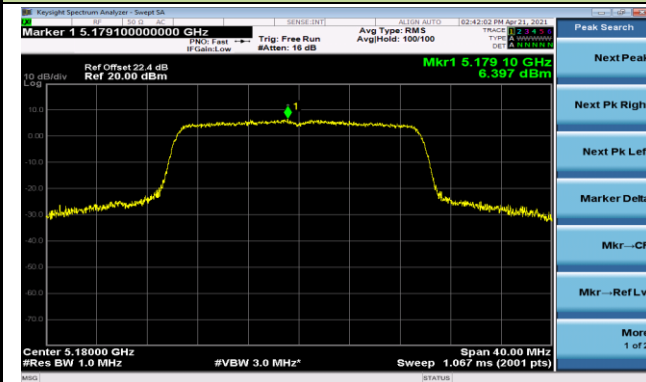

802.11ac-VHT80 Power Spectral Density - Ant 0

Channel 42 (5210MHz)

Channel 58 (5290MHz)

Channel 106 (5530MHz)

Channel 122 (5610MHz)

Channel 138 (5690MHz)

Channel 155 (5775MHz)

802.11ax-HE20 Power Spectral Density - Ant 0

Channel 36 (5180MHz)

Channel 44 (5220MHz)

Channel 48 (5240MHz)

Channel 52 (5260MHz)

Channel 60 (5300MHz)

Channel 64 (5320MHz)

802.11ax-HE20 Power Spectral Density - Ant 0

Channel 100 (5500MHz)