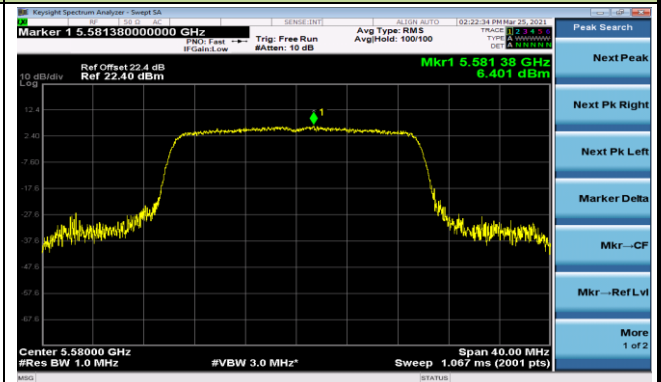

Channel 116 (5580MHz)