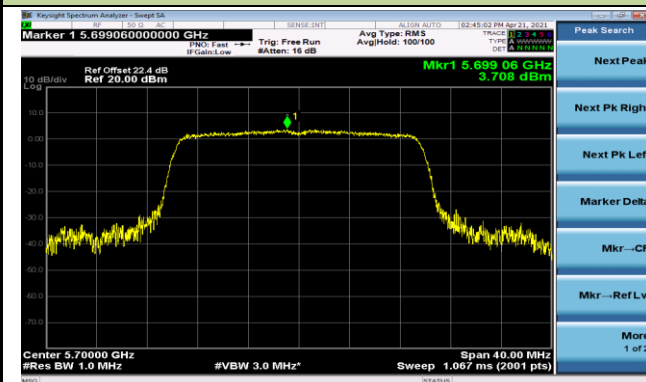

Channel 140 (5700MHz)