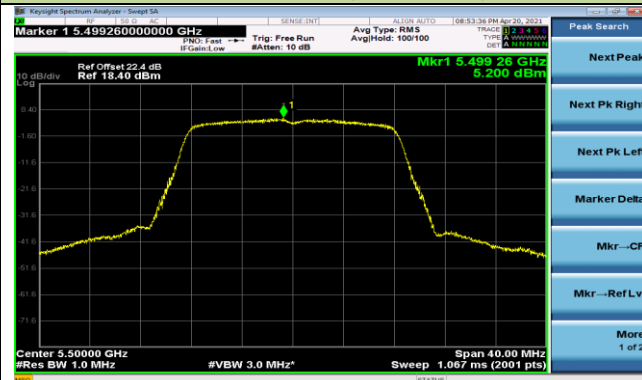

802.11a Power Spectral Density - Ant 1

Channel 100 (5500MHz)