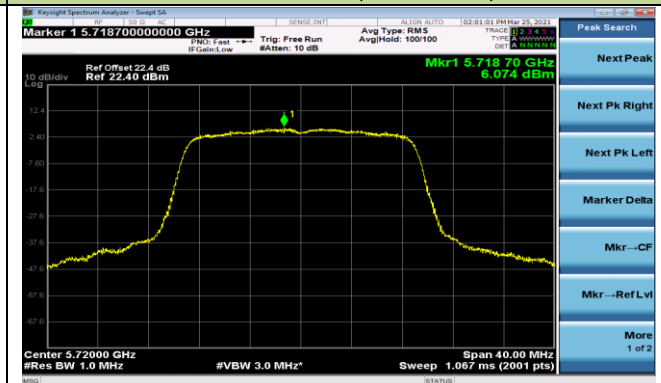

802.11ac-VHT20 Power Spectral Density - Ant 1

Channel 36 (5180MHz)

Channel 44 (5220MHz)

Channel 48 (5240MHz)

Channel 52 (5260MHz)

Channel 60 (5300MHz)

Channel 64 (5320MHz)

802.11ac-VHT20 Power Spectral Density - Ant 1

Channel 100 (5500MHz)

Channel 116 (5580MHz)

Channel 140 (5700MHz)

Channel 144 (5720MHz)

Channel 149 (5745MHz)

Channel 157 (5785MHz)

Channel 165 (5825MHz)

802.11ac-VHT40 Power Spectral Density - Ant 1