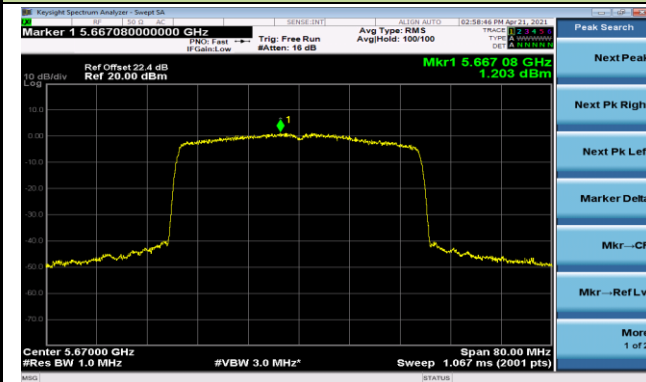

Channel 46 (5230MHz)

Channel 54 (5270MHz)

Channel 62 (5310MHz)

Channel 102 (5510MHz)

Channel 110 (5550MHz)

802.11ax-HE40 Power Spectral Density - Ant 0

Channel 134 (5670MHz)

Channel 142 (5710MHz)

Channel 151 (5755MHz)

Channel 159 (5795MHz)

802.11ax-HE80 Power Spectral Density - Ant 0

Channel 42 (5210MHz)

Channel 58 (5290MHz)

Channel 106 (5530MHz)

Channel 122 (5610MHz)

Channel 138 (5690MHz)