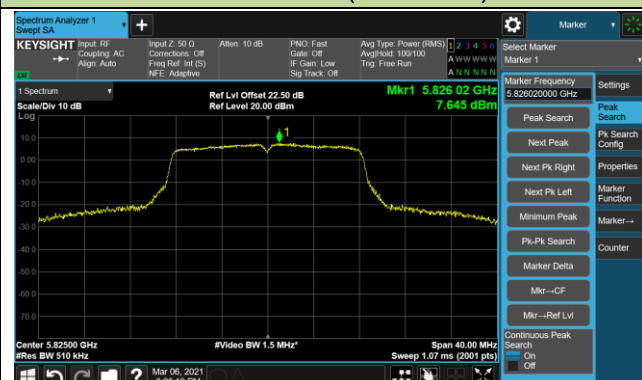

802.11a Power Spectral Density - Ant 1

Channel 100 (5500MHz)

Channel 116 (5580MHz)

Channel 140 (5700MHz)

Channel 144 (5720MHz)

Channel 149 (5745MHz)

Channel 157 (5785MHz)

Channel 165 (5825MHz)

802.11ac-VHT20 Power Spectral Density - Ant 1

Channel 36 (5180MHz)

Channel 44 (5220MHz)

Channel 48 (5240MHz)

Channel 52 (5260MHz)

Channel 60 (5300MHz)

Channel 64 (5320MHz)

802.11ac-VHT20 Power Spectral Density - Ant 1