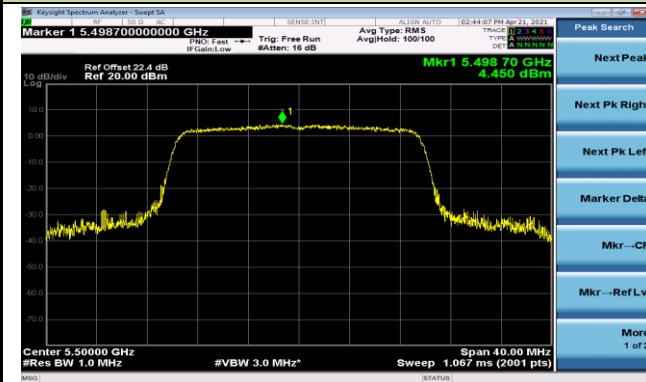

Channel 36 (5180MHz)

Channel 44 (5220MHz)

Channel 48 (5240MHz)

Channel 52 (5260MHz)

Channel 60 (5300MHz)

Channel 64 (5320MHz)

802.11ax-HE20 Power Spectral Density - Ant 0

Channel 100 (5500MHz)

Channel 116 (5580MHz)

Channel 140 (5700MHz)

Channel 144 (5720MHz)

Channel 149 (5745MHz)

Channel 157 (5785MHz)

Channel 165 (5825MHz)

802.11ax-HE40 Power Spectral Density - Ant 0

Channel 38 (5190MHz)