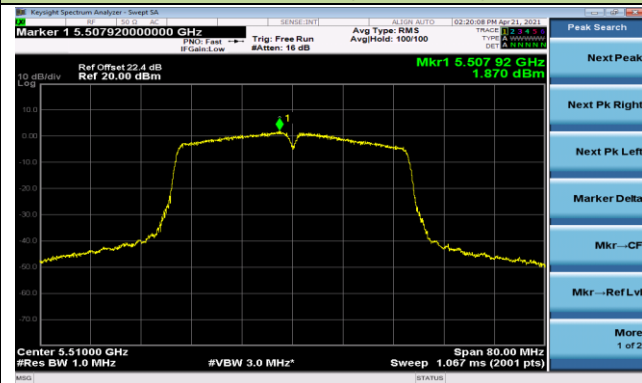

Channel 38 (5190MHz)

Channel 46 (5230MHz)

Channel 54 (5270MHz)

Channel 62 (5310MHz)

Channel 102 (5510MHz)

Channel 110 (5550MHz)

Channel 134 (5670MHz)

Channel 142 (5710MHz)

802.11ac-VHT80 Power Spectral Density - Ant 1

Channel 42 (5210MHz)

Channel 58 (5290MHz)

Channel 106 (5530MHz)

Channel 122 (5610MHz)

Channel 138 (5690MHz)

Channel 155 (5775MHz)