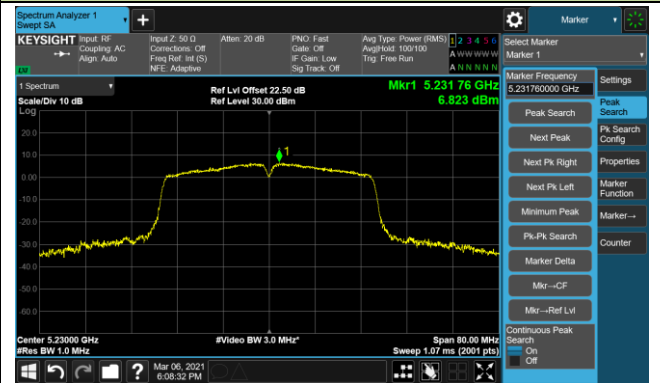

802.11ac-VHT20 Power Spectral Density - Ant 1

Channel 36 (5180MHz)

Channel 44 (5220MHz)

Channel 48 (5240MHz)

Channel 52 (5260MHz)

Channel 60 (5300MHz)

Channel 64 (5320MHz)

802.11ac-VHT20 Power Spectral Density - Ant 1

Channel 100 (5500MHz)

Channel 116 (5580MHz)

Channel 140 (5700MHz)

Channel 144 (5720MHz)

Channel 149 (5745MHz)

Channel 157 (5785MHz)

Channel 165 (5825MHz)

802.11ac-VHT40 Power Spectral Density - Ant 1

Channel 38 (5190MHz)

Channel 46 (5230MHz)

Channel 54 (5270MHz)

Channel 62 (5310MHz)

Channel 102 (5510MHz)

Channel 110 (5550MHz)

Channel 134 (5670MHz)

Channel 142 (5710MHz)