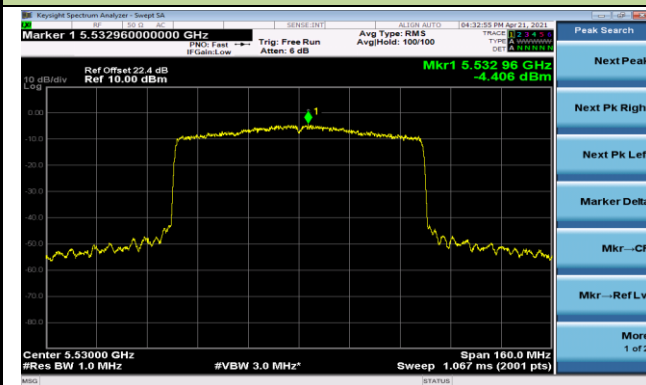

Channel 151 (5755MHz)

Channel 159 (5795MHz)

802.11ax-HE80 Power Spectral Density - Ant 0

Channel 42 (5210MHz)

Channel 58 (5290MHz)

Channel 106 (5530MHz)

Channel 122 (5610MHz)

Channel 138 (5690MHz)

Channel 155 (5775MHz)

802.11a Power Spectral Density - Ant 1

Channel 36 (5180MHz)

Channel 44 (5220MHz)

Channel 48 (5240MHz)

Channel 52 (5260MHz)

Channel 60 (5300MHz)

Channel 64 (5320MHz)