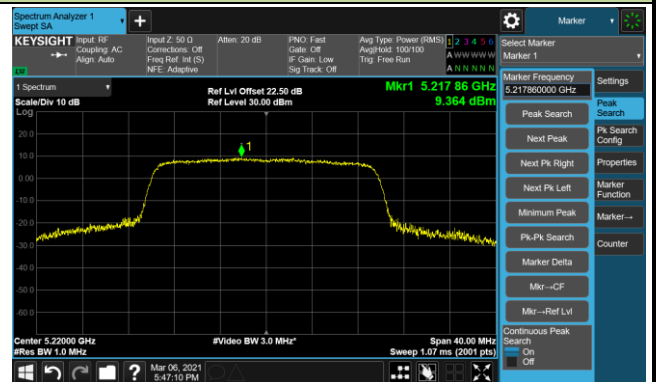

802.11ac-VHT80 Power Spectral Density - Ant 0

Channel 42 (5210MHz)

Channel 58 (5290MHz)

Channel 106 (5530MHz)

Channel 122 (5610MHz)

Channel 138 (5690MHz)

Channel 155 (5775MHz)

802.11ax-HE20 Power Spectral Density - Ant 0

Channel 36 (5180MHz)

Channel 44 (5220MHz)

Channel 48 (5240MHz)

Channel 52 (5260MHz)

Channel 60 (5300MHz)

Channel 64 (5320MHz)

802.11ax-HE20 Power Spectral Density - Ant 0

Channel 100 (5500MHz)