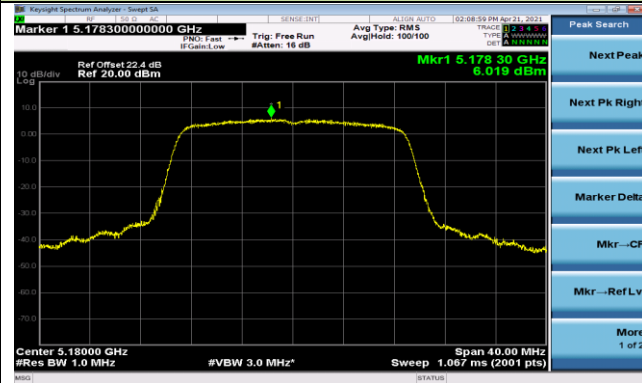

802.11a Power Spectral Density - Ant 1

Channel 100 (5500MHz)

Channel 116 (5580MHz)

Channel 140 (5700MHz)

Channel 144 (5720MHz)

Channel 149 (5745MHz)

Channel 157 (5785MHz)

Channel 165 (5825MHz)

802.11ac-VHT20 Power Spectral Density - Ant 1

Channel 36 (5180MHz)

Channel 44 (5220MHz)

Channel 48 (5240MHz)

Channel 52 (5260MHz)

Channel 60 (5300MHz)

Channel 64 (5320MHz)

802.11ac-VHT20 Power Spectral Density - Ant 1