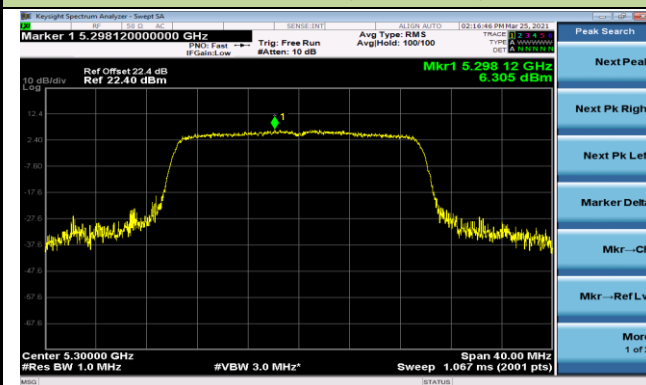

Channel 36 (5180MHz)

Channel 44 (5220MHz)

Channel 48 (5240MHz)

Channel 52 (5260MHz)

Channel 60 (5300MHz)

Channel 64 (5320MHz)

802.11ax-HE20 Power Spectral Density - Ant 0

Channel 100 (5500MHz)

Channel 116 (5580MHz)

Channel 140 (5700MHz)

Channel 144 (5720MHz)

Channel 149 (5745MHz)

Channel 157 (5785MHz)

Channel 165 (5825MHz)

802.11ax-HE40 Power Spectral Density - Ant 0

Channel 38 (5190MHz)