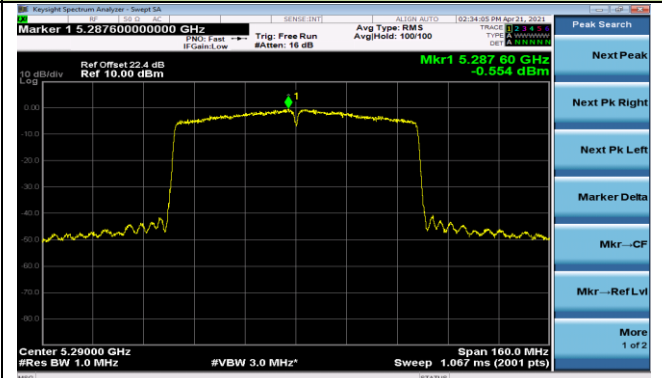

802.11ac-VHT80 Power Spectral Density - Ant 0

Channel 42 (5210MHz)

Channel 58 (5290MHz)

Channel 106 (5530MHz)

Channel 122 (5610MHz)

Channel 138 (5690MHz)

Channel 155 (5775MHz)

802.11ax-HE20 Power Spectral Density - Ant 0