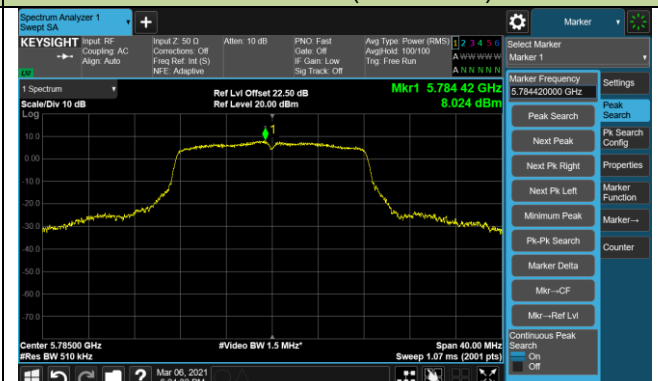

Channel 155 (5775MHz)

802.11a Power Spectral Density - Ant 1

Channel 36 (5180MHz)

Channel 44 (5220MHz)

Channel 48 (5240MHz)

Channel 52 (5260MHz)

Channel 60 (5300MHz)

Channel 64 (5320MHz)

802.11a Power Spectral Density - Ant 1

Channel 100 (5500MHz)

Channel 116 (5580MHz)

Channel 140 (5700MHz)

Channel 144 (5720MHz)

Channel 149 (5745MHz)

Channel 157 (5785MHz)

Channel 165 (5825MHz)

802.11ac-VHT20 Power Spectral Density - Ant 1

Channel 36 (5180MHz)

Channel 44 (5220MHz)

Channel 48 (5240MHz)

Channel 52 (5260MHz)

Channel 60 (5300MHz)

Channel 64 (5320MHz)

802.11ac-VHT20 Power Spectral Density - Ant 1