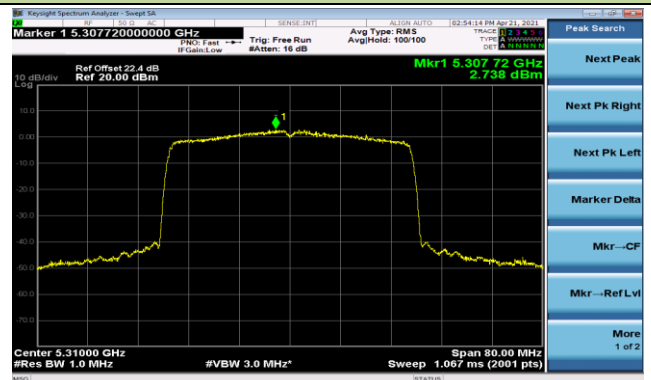

Channel 62 (5310MHz)