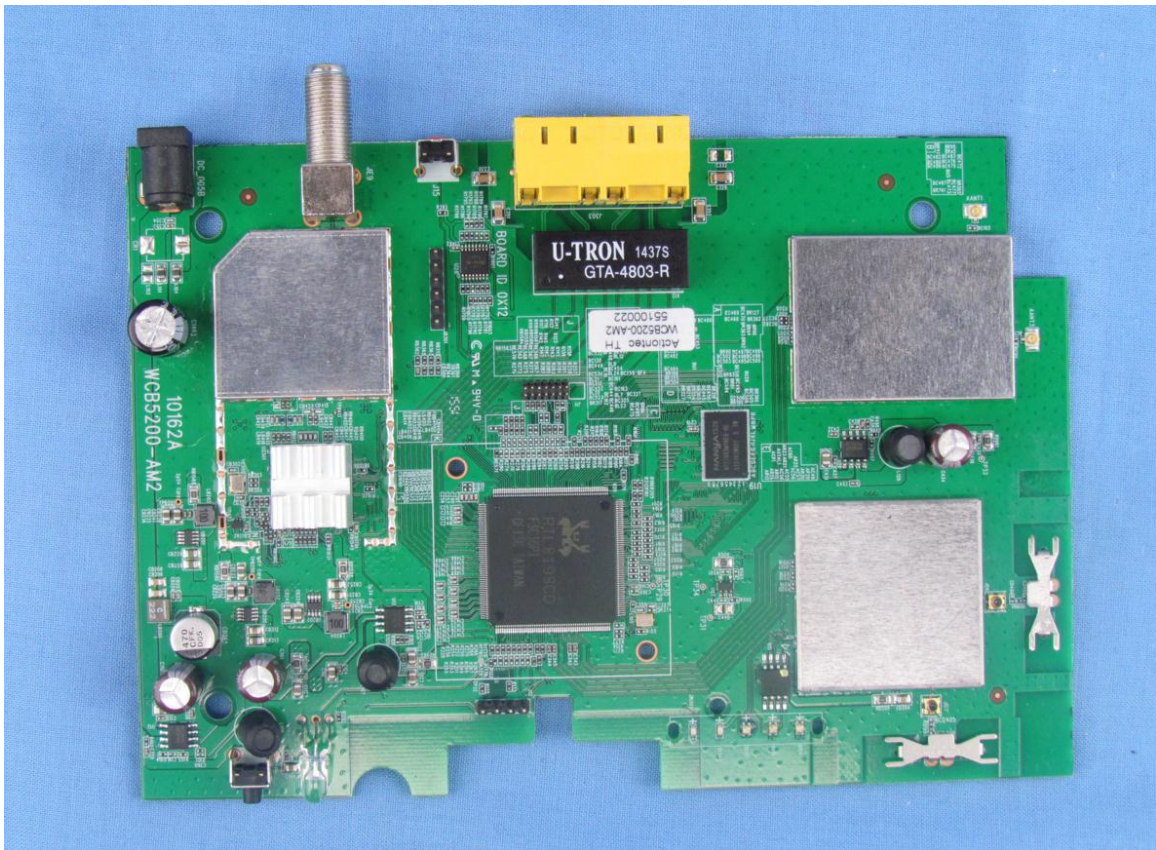

3 March 2016

Actiontec

FCC Tracker: ATEC15

Model: WCB5200

Internal Photographs

Bottom View:

Top View

Top View- No Shields