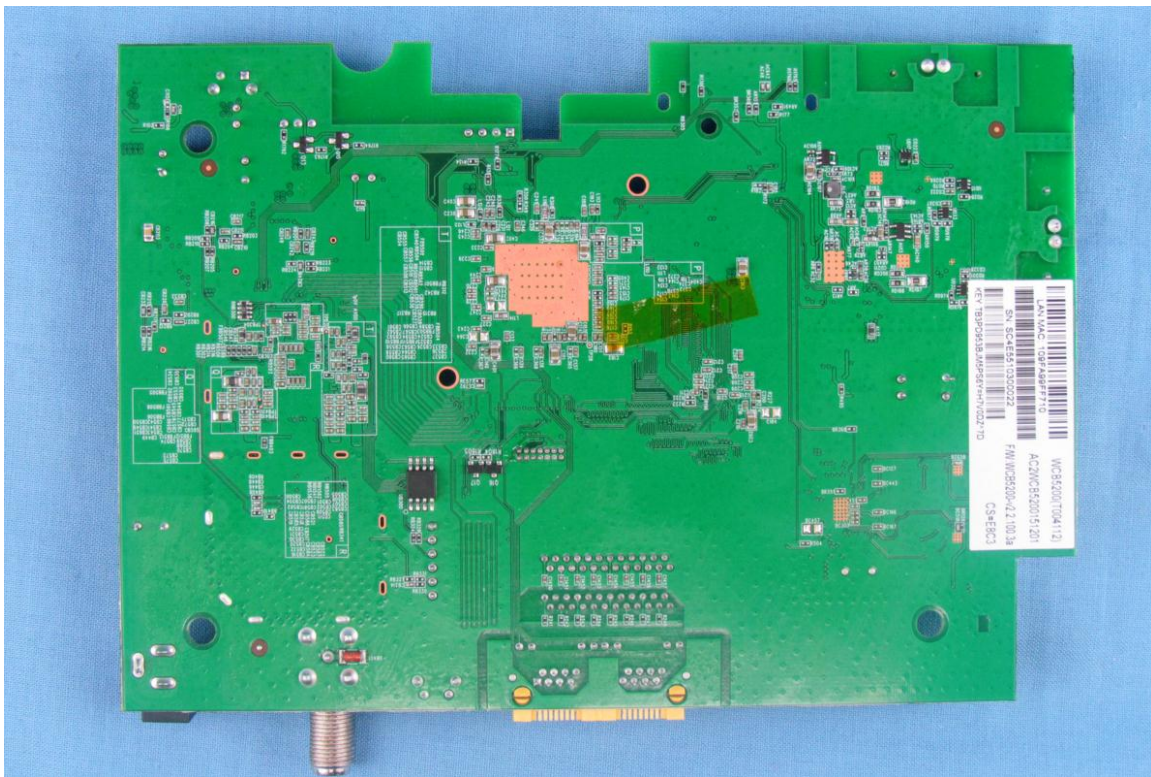

3 March 2016

Actiontec

FCC Tracker: ATEC15

Model: WCB5200

Internal Photographs

Bottom View:

Top View

Top View- No Shields