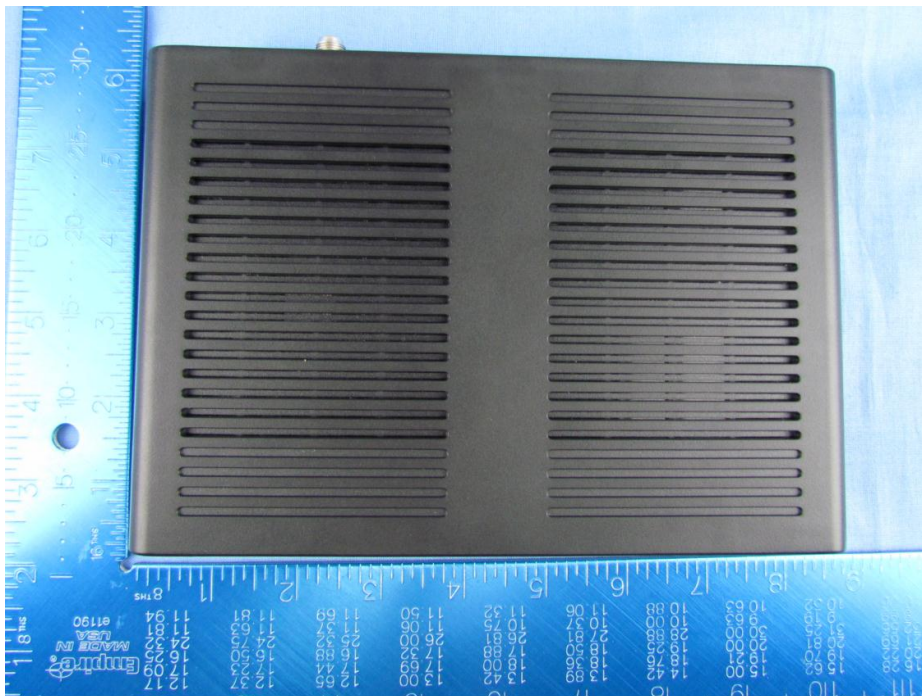

3 March 2016

Actiontec  
FCC Tracker: ATEC15  
Model: WCB5200

External Photographs

Front View

Back View

Bottom View

Left View

Right View