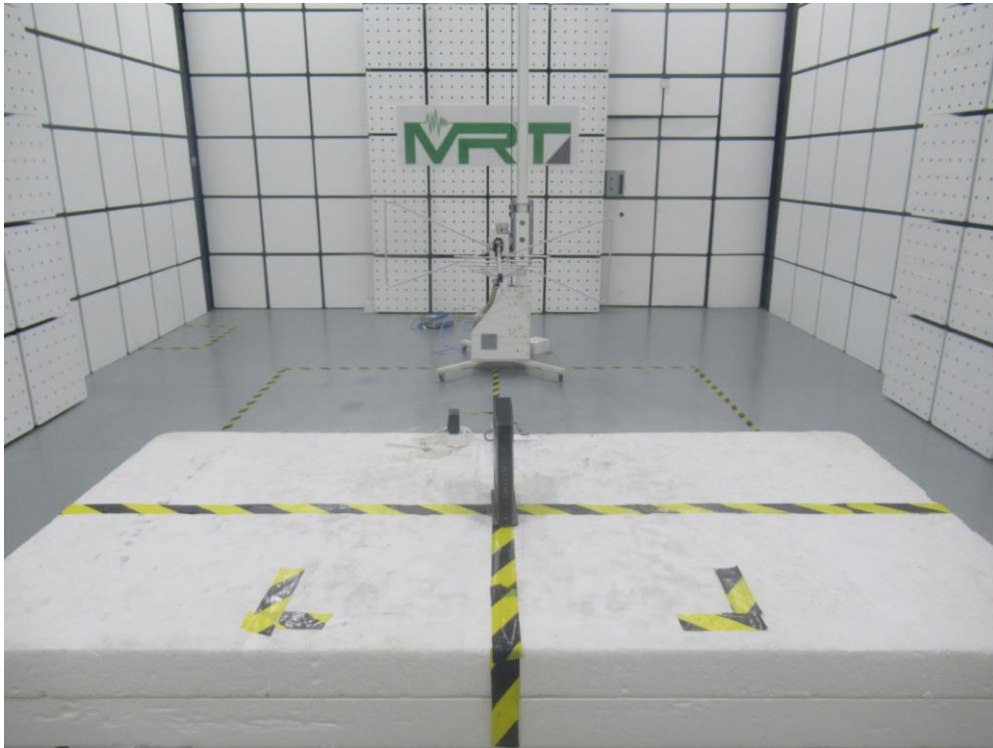

## RF Test Setup Photo

Description: Front View of Conducted Emission Test Setup for Power Port

Description: Back View of Conducted Emission Test Setup for Power Port

Description: Radiated Spurious Emission Test Setup for Below 1GHz

Description: Radiated Spurious Emission Test Setup for Above 1GHz

Description: Conducted Test Setup

Description: DFS Test Setup