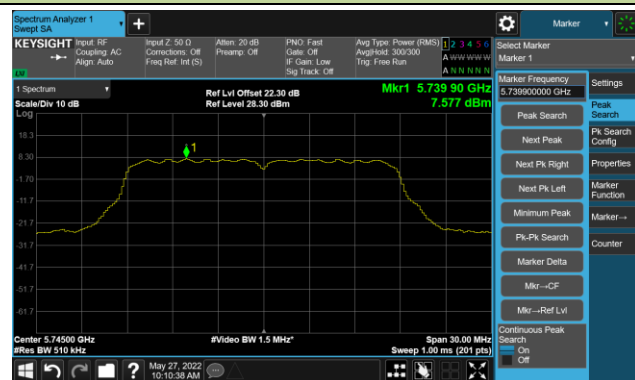

Channel 140 (5700MHz)

Channel 144(5720MHz)

Channel 149 (5745MHz)

Channel 157 (5785MHz)

Channel 165 (5825MHz)

802.11ac-VHT20 Power Spectral Density- Ant 1

Channel 36 (5180MHz)

Channel 44 (5220MHz)

Channel 48 (5240MHz)

Channel 52 (5260MHz)

Channel 60 (5300MHz)

Channel 64 (5320MHz)

Channel 100 (5500MHz)

Channel 116 (5580MHz)

802.11ac-VHT20 Power Spectral Density- Ant 1

Channel 140 (5700MHz)

Channel 144(5720MHz)

Channel 149 (5745MHz)

Channel 157 (5785MHz)

Channel 165 (5825MHz)

802.11ac-VHT40 Power Spectral Density- Ant 1

Channel 38 (5190MHz)

Channel 46 (5230MHz)

Channel 54 (5270MHz)