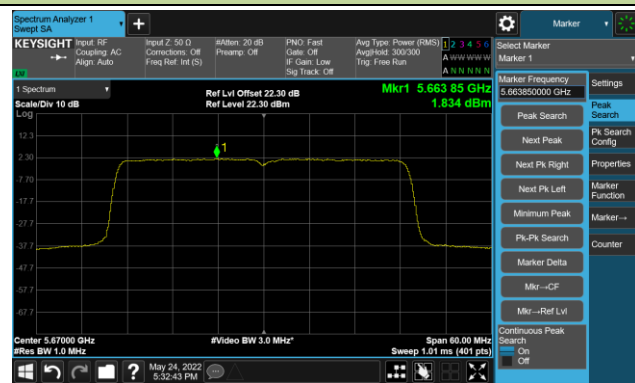

802.11ax-HE40 Power Spectral Density- Ant 0

Channel 38 (5190MHz)

Channel 46 (5230MHz)

Channel 54 (5270MHz)

Channel 62 (5310MHz)

Channel 102 (5510MHz)

Channel 110 (5550MHz)

Channel 134 (5670MHz)

Channel 142(5710MHz)

802.11ax-HE40 Power Spectral Density- Ant 0

Channel 151 (5755MHz)

Channel 159 (5795MHz)

802.11ax-HE80 Power Spectral Density- Ant 0

Channel 42 (5210MHz)

Channel 58 (5290MHz)

Channel 106 (5530MHz)