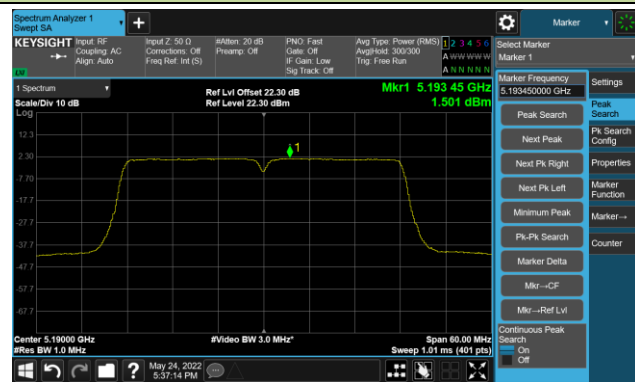

Channel 144(5720MHz)

Channel 149 (5745MHz)

Channel 157 (5785MHz)

Channel 165 (5825MHz)

802.11ac-VHT40 Power Spectral Density- Ant 1

Channel 38 (5190MHz)

Channel 46 (5230MHz)

Channel 54 (5270MHz)

Channel 62 (5310MHz)

Channel 102 (5510MHz)

Channel 110 (5550MHz)

Channel 134 (5670MHz)

Channel 142(5710MHz)

802.11ac-VHT40 Power Spectral Density- Ant 1

Channel 151 (5755MHz)

Channel 159 (5795MHz)