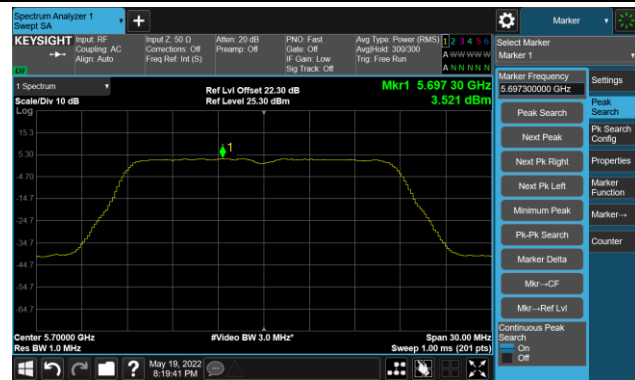

Channel 48 (5240MHz)

Channel 52 (5260MHz)

Channel 60 (5300MHz)

Channel 64 (5320MHz)

Channel 100 (5500MHz)

Channel 116 (5580MHz)

802.11ac-VHT20 Power Spectral Density- Ant 1

Channel 140 (5700MHz)

Channel 144(5720MHz)

Channel 149 (5745MHz)

Channel 157 (5785MHz)

Channel 165 (5825MHz)

802.11ac-VHT40 Power Spectral Density- Ant 1

Channel 38 (5190MHz)

Channel 46 (5230MHz)

Channel 54 (5270MHz)