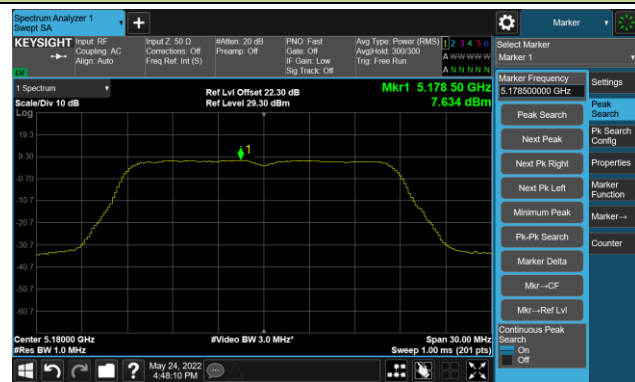

Channel 140 (5700MHz)

Channel 144(5720MHz)

Channel 149 (5745MHz)

Channel 157 (5785MHz)

Channel 165 (5825MHz)

802.11ac-VHT20 Power Spectral Density- Ant 1

Channel 36 (5180MHz)

Channel 44 (5220MHz)

Channel 48 (5240MHz)

Channel 52 (5260MHz)

Channel 60 (5300MHz)

Channel 64 (5320MHz)

Channel 100 (5500MHz)

Channel 116 (5580MHz)

802.11ac-VHT20 Power Spectral Density- Ant 1

Channel 140 (5700MHz)