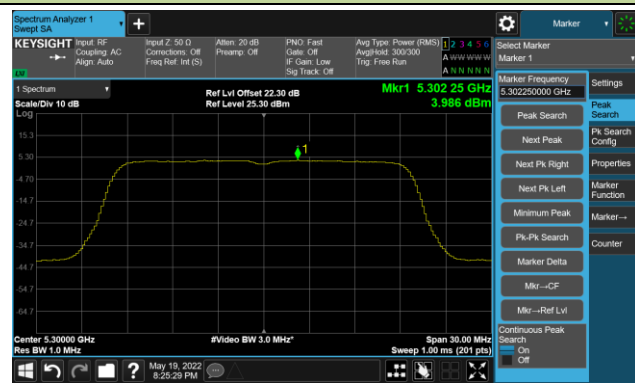

802.11ax-HE20 Power Spectral Density- Ant 1

Channel 36 (5180MHz)

Channel 44 (5220MHz)

Channel 48 (5240MHz)

Channel 52 (5260MHz)

Channel 60 (5300MHz)

Channel 64 (5320MHz)

Channel 100 (5500MHz)

Channel 116 (5580MHz)

802.11ax-HE20 Power Spectral Density- Ant 1

Channel 140 (5700MHz)

Channel 144(5720MHz)

Channel 149 (5745MHz)

Channel 157 (5785MHz)

Channel 165 (5825MHz)

802.11ax-HE40 Power Spectral Density- Ant 1