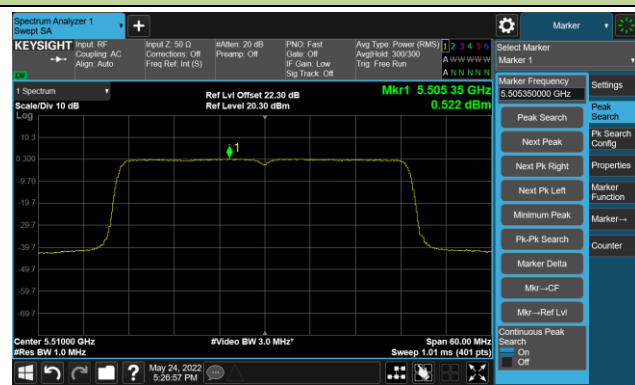

Channel 116 (5580MHz)

802.11ax-HE20 Power Spectral Density- Ant 1

Channel 140 (5700MHz)

Channel 144(5720MHz)

Channel 149 (5745MHz)

Channel 157 (5785MHz)

Channel 165 (5825MHz)

802.11ax-HE40 Power Spectral Density- Ant 1

Channel 38 (5190MHz)

Channel 46 (5230MHz)

Channel 54 (5270MHz)

Channel 62 (5310MHz)

Channel 102 (5510MHz)

Channel 110 (5550MHz)

Channel 134 (5670MHz)

Channel 142(5710MHz)

802.11ax-HE40 Power Spectral Density- Ant 1

Channel 151 (5755MHz)

Channel 159 (5795MHz)