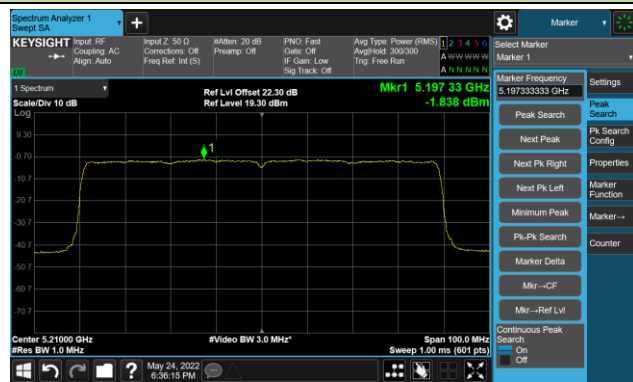

Channel 142(5710MHz)

802.11ax-HE40 Power Spectral Density- Ant 0

Channel 151 (5755MHz)

Channel 159 (5795MHz)

802.11ax-HE80 Power Spectral Density- Ant 0

Channel 42 (5210MHz)

Channel 58 (5290MHz)

Channel 106 (5530MHz)

Channel 122 (5610MHz)

Channel 138 (5690MHz)

Channel 155 (5775MHz)

802.11ax-HE160 Power Spectral Density- Ant 0

Channel 50 (5250MHz)

Channel 114 (5570MHz)

802.11a Power Spectral Density- Ant 1

Channel 36 (5180MHz)