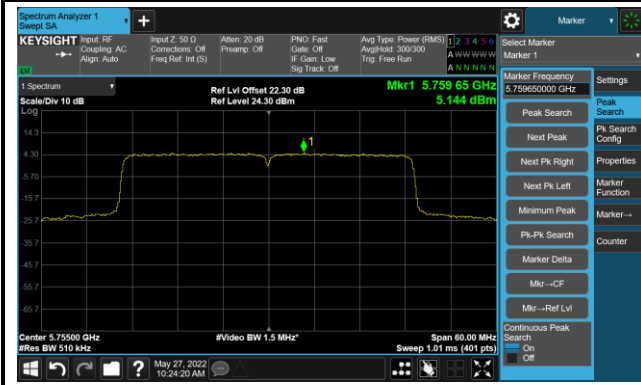

802.11ax-HE40 Power Spectral Density- Ant 0

Channel 38 (5190MHz)

Channel 46 (5230MHz)

Channel 54 (5270MHz)

Channel 62 (5310MHz)

Channel 102 (5510MHz)

Channel 110 (5550MHz)

Channel 134 (5670MHz)

Channel 142(5710MHz)

802.11ax-HE40 Power Spectral Density- Ant 0

Channel 151 (5755MHz)

Channel 159 (5795MHz)

802.11ax-HE80 Power Spectral Density- Ant 0

Channel 42 (5210MHz)

Channel 58 (5290MHz)

Channel 106 (5530MHz)