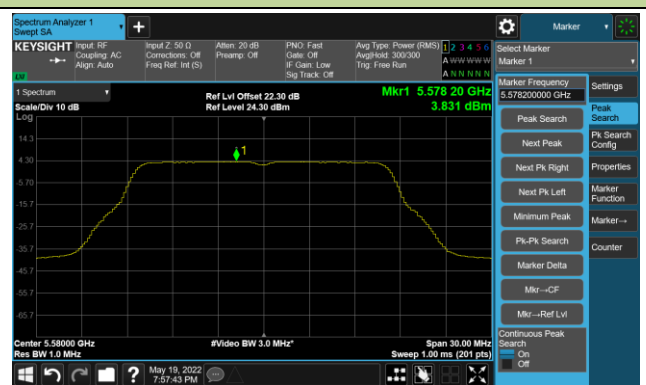

Channel 122 (5610MHz)

Channel 138 (5690MHz)

Channel 155 (5775MHz)

802.11ax-HE160 Power Spectral Density- Ant 0

Channel 50 (5250MHz)

Channel 114 (5570MHz)

802.11a Power Spectral Density- Ant 1

Channel 36 (5180MHz)

Channel 44 (5220MHz)

Channel 48 (5240MHz)

Channel 52 (5260MHz)

Channel 60 (5300MHz)

Channel 64 (5320MHz)

Channel 100 (5500MHz)

Channel 116 (5580MHz)

802.11a Power Spectral Density- Ant 1

Channel 140 (5700MHz)

Channel 144(5720MHz)

Channel 149 (5745MHz)

Channel 157 (5785MHz)

Channel 165 (5825MHz)

802.11ac-VHT20 Power Spectral Density- Ant 1

Channel 36 (5180MHz)

Channel 44 (5220MHz)