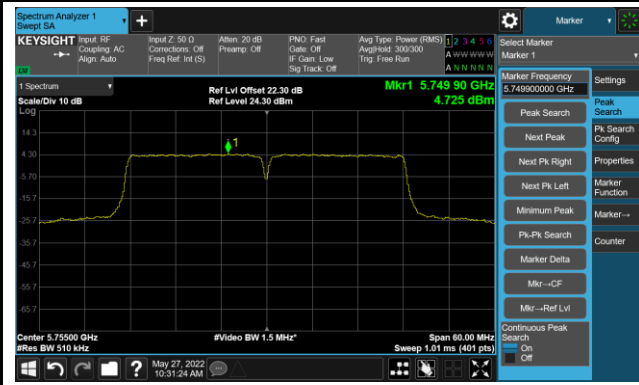

Channel 62 (5310MHz)

Channel 102 (5510MHz)

Channel 110 (5550MHz)

Channel 134 (5670MHz)

Channel 142(5710MHz)

802.11ac-VHT40 Power Spectral Density- Ant 1

Channel 151 (5755MHz)

Channel 159 (5795MHz)