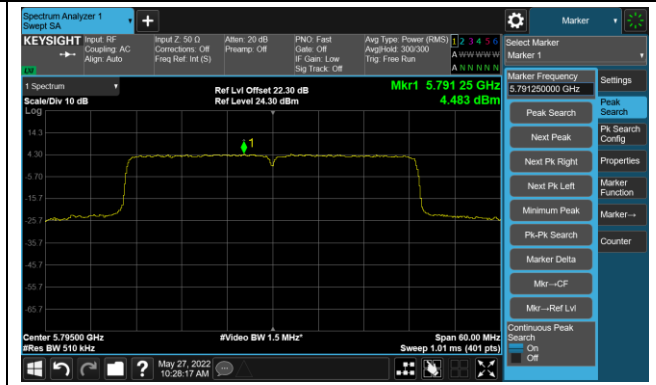

802.11ax-HE40 Power Spectral Density- Ant 0

Channel 38 (5190MHz)

Channel 46 (5230MHz)

Channel 54 (5270MHz)

Channel 62 (5310MHz)

Channel 102 (5510MHz)

Channel 110 (5550MHz)

Channel 134 (5670MHz)

Channel 142(5710MHz)

802.11ax-HE40 Power Spectral Density- Ant 0

Channel 151 (5755MHz)

Channel 159 (5795MHz)

802.11ax-HE80 Power Spectral Density- Ant 0

Channel 42 (5210MHz)

Channel 58 (5290MHz)

Channel 106 (5530MHz)