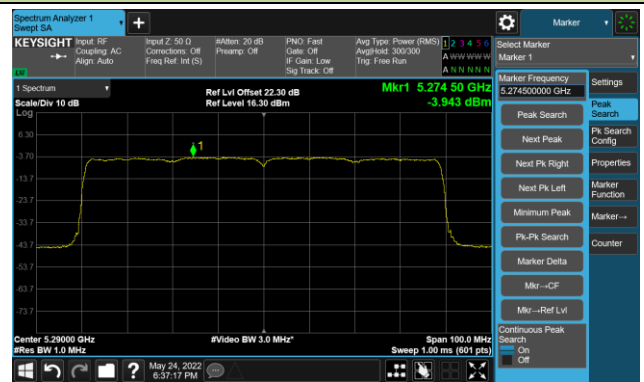

Channel 142(5710MHz)

802.11ax-HE40 Power Spectral Density- Ant 0

Channel 151 (5755MHz)

Channel 159 (5795MHz)

802.11ax-HE80 Power Spectral Density- Ant 0

Channel 42 (5210MHz)

Channel 58 (5290MHz)

Channel 106 (5530MHz)

Channel 122 (5610MHz)

Channel 138 (5690MHz)

Channel 155 (5775MHz)

802.11ax-HE160 Power Spectral Density- Ant 0

Channel 50 (5250MHz)

Channel 114 (5570MHz)

802.11a Power Spectral Density- Ant 1

Channel 36 (5180MHz)