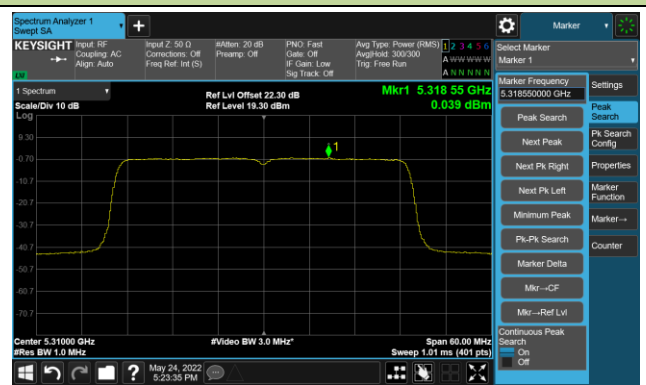

Channel 116 (5580MHz)

802.11ax-HE20 Power Spectral Density- Ant 1

Channel 140 (5700MHz)

Channel 144(5720MHz)

Channel 149 (5745MHz)

Channel 157 (5785MHz)

Channel 165 (5825MHz)

802.11ax-HE40 Power Spectral Density- Ant 1

Channel 38 (5190MHz)

Channel 46 (5230MHz)

Channel 54 (5270MHz)

Channel 62 (5310MHz)

Channel 102 (5510MHz)

Channel 110 (5550MHz)

Channel 134 (5670MHz)

Channel 142(5710MHz)

802.11ax-HE40 Power Spectral Density- Ant 1

Channel 151 (5755MHz)

Channel 159 (5795MHz)