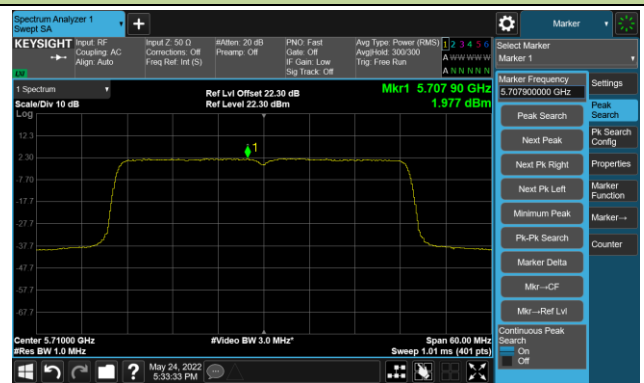

802.11ax-HE40 Power Spectral Density- Ant 0

Channel 38 (5190MHz)

Channel 46 (5230MHz)

Channel 54 (5270MHz)

Channel 62 (5310MHz)

Channel 102 (5510MHz)

Channel 110 (5550MHz)

Channel 134 (5670MHz)

Channel 142(5710MHz)

802.11ax-HE40 Power Spectral Density- Ant 0

Channel 151 (5755MHz)

Channel 159 (5795MHz)

802.11ax-HE80 Power Spectral Density- Ant 0

Channel 42 (5210MHz)

Channel 58 (5290MHz)

Channel 106 (5530MHz)