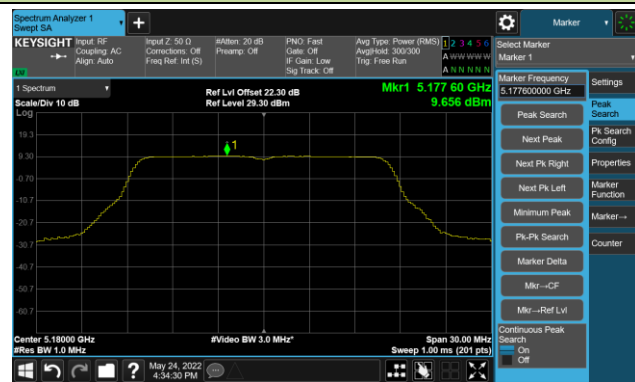

Channel 122 (5610MHz)

Channel 138 (5690MHz)

Channel 155 (5775MHz)

802.11ax-HE160 Power Spectral Density- Ant 0

Channel 50 (5250MHz)

Channel 114 (5570MHz)

802.11a Power Spectral Density- Ant 1

Channel 36 (5180MHz)

Channel 44 (5220MHz)

Channel 48 (5240MHz)

Channel 52 (5260MHz)

Channel 60 (5300MHz)

Channel 64 (5320MHz)

Channel 100 (5500MHz)

Channel 116 (5580MHz)

802.11a Power Spectral Density- Ant 1