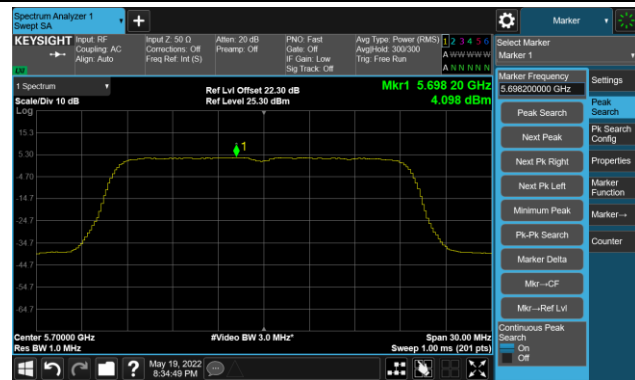

802.11ax-HE20 Power Spectral Density- Ant 1

Channel 36 (5180MHz)

Channel 44 (5220MHz)

Channel 48 (5240MHz)

Channel 52 (5260MHz)

Channel 60 (5300MHz)

Channel 64 (5320MHz)

Channel 100 (5500MHz)

Channel 116 (5580MHz)

802.11ax-HE20 Power Spectral Density- Ant 1

Channel 140 (5700MHz)

Channel 144(5720MHz)

Channel 149 (5745MHz)

Channel 157 (5785MHz)

Channel 165 (5825MHz)

802.11ax-HE40 Power Spectral Density- Ant 1