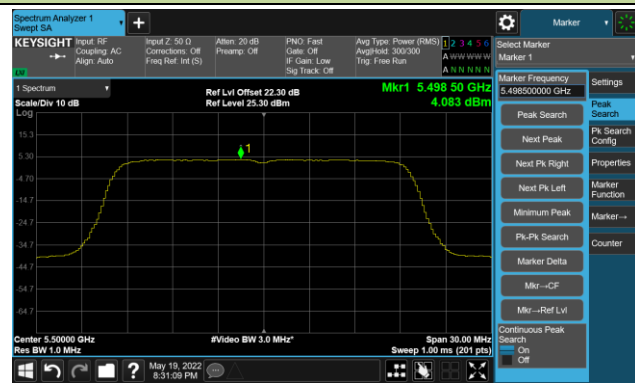

802.11ax-HE20 Power Spectral Density- Ant 1

Channel 36 (5180MHz)

Channel 44 (5220MHz)

Channel 48 (5240MHz)

Channel 52 (5260MHz)

Channel 60 (5300MHz)

Channel 64 (5320MHz)

Channel 100 (5500MHz)

Channel 116 (5580MHz)

802.11ax-HE20 Power Spectral Density- Ant 1

Channel 140 (5700MHz)

Channel 144(5720MHz)

Channel 149 (5745MHz)

Channel 157 (5785MHz)

Channel 165 (5825MHz)

802.11ax-HE40 Power Spectral Density- Ant 1