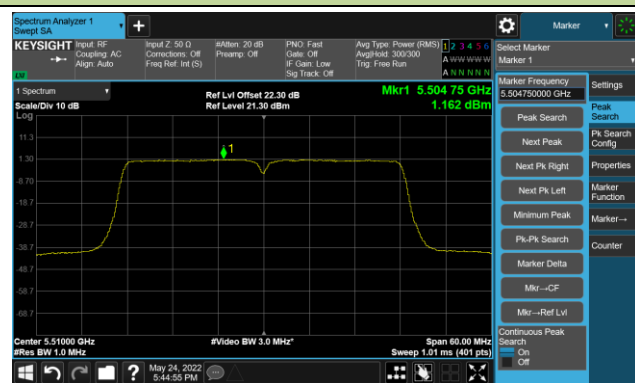

Channel 144(5720MHz)

Channel 149 (5745MHz)

Channel 157 (5785MHz)

Channel 165 (5825MHz)

802.11ac-VHT40 Power Spectral Density- Ant 1

Channel 38 (5190MHz)

Channel 46 (5230MHz)

Channel 54 (5270MHz)

Channel 62 (5310MHz)

Channel 102 (5510MHz)

Channel 110 (5550MHz)

Channel 134 (5670MHz)

Channel 142(5710MHz)

802.11ac-VHT40 Power Spectral Density- Ant 1

Channel 151 (5755MHz)

Channel 159 (5795MHz)