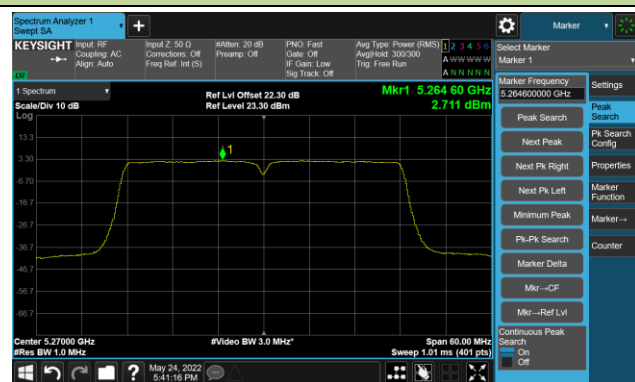

Channel 144(5720MHz)

Channel 149 (5745MHz)

Channel 157 (5785MHz)

Channel 165 (5825MHz)

802.11ac-VHT40 Power Spectral Density- Ant 1

Channel 38 (5190MHz)

Channel 46 (5230MHz)

Channel 54 (5270MHz)

Channel 62 (5310MHz)

Channel 102 (5510MHz)

Channel 110 (5550MHz)

Channel 134 (5670MHz)

Channel 142(5710MHz)

802.11ac-VHT40 Power Spectral Density- Ant 1

Channel 151 (5755MHz)

Channel 159 (5795MHz)