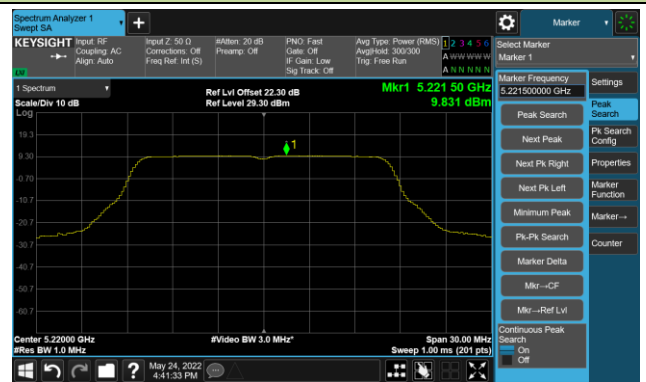

Channel 122 (5610MHz)

Channel 138 (5690MHz)

Channel 155 (5775MHz)

802.11ax-HE160 Power Spectral Density- Ant 0

Channel 50 (5250MHz)

Channel 114 (5570MHz)

802.11a Power Spectral Density- Ant 1

Channel 36 (5180MHz)

Channel 44 (5220MHz)

Channel 48 (5240MHz)

Channel 52 (5260MHz)

Channel 60 (5300MHz)

Channel 64 (5320MHz)

Channel 100 (5500MHz)

Channel 116 (5580MHz)

802.11a Power Spectral Density- Ant 1