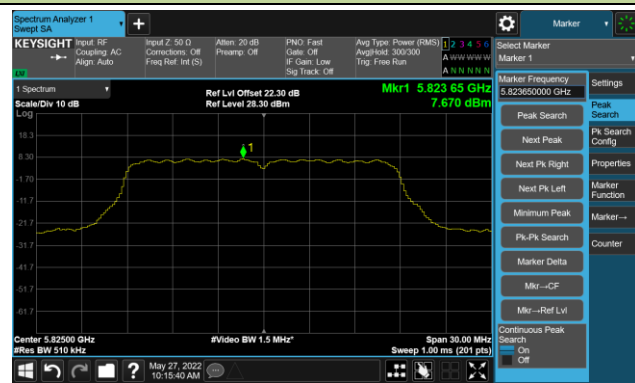

Channel 144(5720MHz)

Channel 149 (5745MHz)

Channel 157 (5785MHz)

Channel 165 (5825MHz)

802.11ac-VHT40 Power Spectral Density- Ant 1

Channel 38 (5190MHz)

Channel 46 (5230MHz)

Channel 54 (5270MHz)

Channel 62 (5310MHz)

Channel 102 (5510MHz)

Channel 110 (5550MHz)

Channel 134 (5670MHz)

Channel 142(5710MHz)

802.11ac-VHT40 Power Spectral Density- Ant 1

Channel 151 (5755MHz)

Channel 159 (5795MHz)