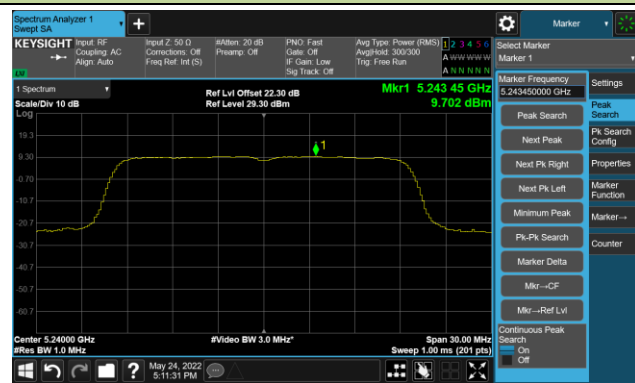

Channel 62 (5310MHz)

Channel 102 (5510MHz)

Channel 110 (5550MHz)

Channel 134 (5670MHz)

Channel 142(5710MHz)

802.11ac-VHT40 Power Spectral Density- Ant 1

Channel 151 (5755MHz)

Channel 159 (5795MHz)

802.11ax-HE20 Power Spectral Density- Ant 1

Channel 36 (5180MHz)

Channel 44 (5220MHz)

Channel 48 (5240MHz)

Channel 52 (5260MHz)

Channel 60 (5300MHz)

Channel 64 (5320MHz)

Channel 100 (5500MHz)

Channel 116 (5580MHz)

802.11ax-HE20 Power Spectral Density- Ant 1

Channel 140 (5700MHz)

Channel 144(5720MHz)

Channel 149 (5745MHz)

Channel 157 (5785MHz)

Channel 165 (5825MHz)

802.11ax-HE40 Power Spectral Density- Ant 1