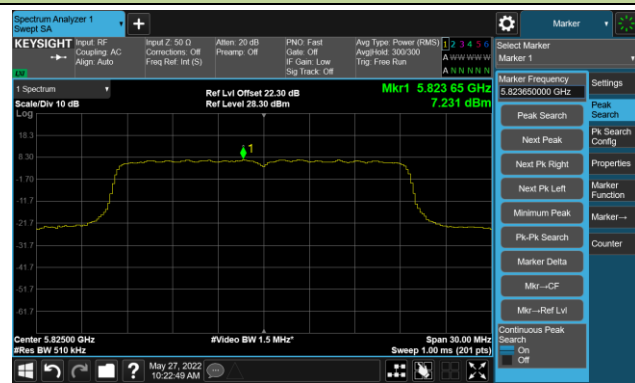

802.11ax-HE20 Power Spectral Density- Ant 1

Channel 36 (5180MHz)

Channel 44 (5220MHz)

Channel 48 (5240MHz)

Channel 52 (5260MHz)

Channel 60 (5300MHz)

Channel 64 (5320MHz)

Channel 100 (5500MHz)

Channel 116 (5580MHz)

802.11ax-HE20 Power Spectral Density- Ant 1

Channel 140 (5700MHz)

Channel 144(5720MHz)

Channel 149 (5745MHz)

Channel 157 (5785MHz)

Channel 165 (5825MHz)

802.11ax-HE40 Power Spectral Density- Ant 1

Channel 38 (5190MHz)

Channel 46 (5230MHz)

Channel 54 (5270MHz)

Channel 62 (5310MHz)

Channel 102 (5510MHz)

Channel 110 (5550MHz)

Channel 134 (5670MHz)

Channel 142(5710MHz)