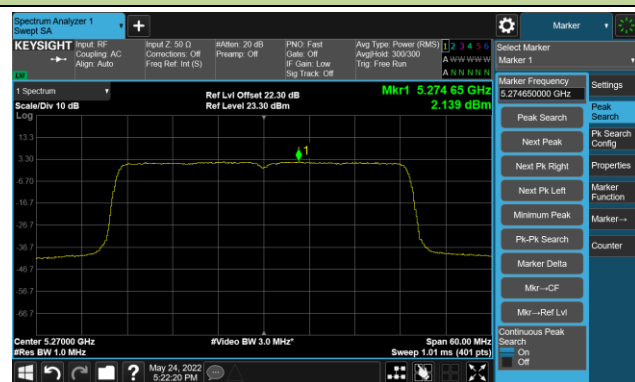

802.11ax-HE40 Power Spectral Density- Ant 0

Channel 38 (5190MHz)

Channel 46 (5230MHz)

Channel 54 (5270MHz)

Channel 62 (5310MHz)

Channel 102 (5510MHz)

Channel 110 (5550MHz)

Channel 134 (5670MHz)

Channel 142(5710MHz)

802.11ax-HE40 Power Spectral Density- Ant 0

Channel 151 (5755MHz)

Channel 159 (5795MHz)

802.11ax-HE80 Power Spectral Density- Ant 0

Channel 42 (5210MHz)

Channel 58 (5290MHz)

Channel 106 (5530MHz)