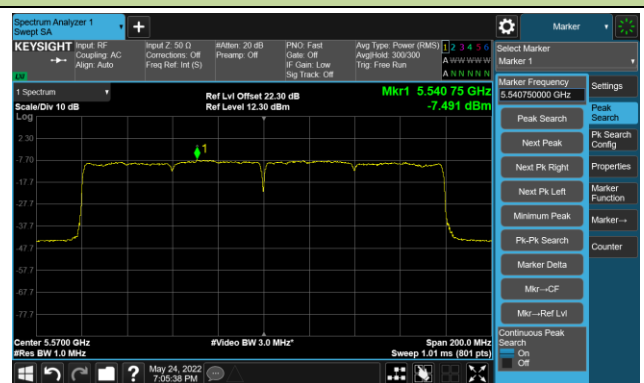

Channel 122 (5610MHz)

Channel 138 (5690MHz)

Channel 155 (5775MHz)

802.11ax-HE160 Power Spectral Density- Ant 0

Channel 50 (5250MHz)

Channel 114 (5570MHz)

802.11a Power Spectral Density- Ant 1

Channel 36 (5180MHz)

Channel 44 (5220MHz)

Channel 48 (5240MHz)

Channel 52 (5260MHz)

Channel 60 (5300MHz)

Channel 64 (5320MHz)

Channel 100 (5500MHz)

Channel 116 (5580MHz)

802.11a Power Spectral Density- Ant 1