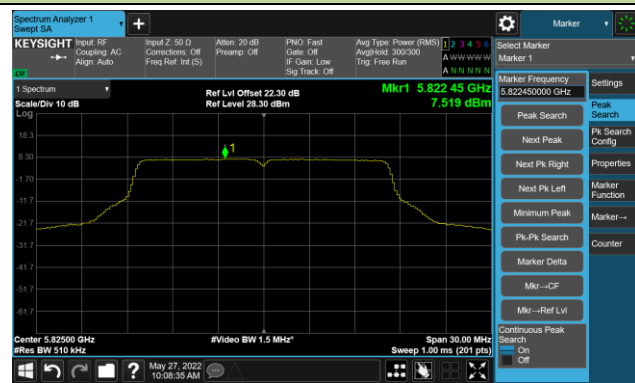

Channel 140 (5700MHz)

Channel 144(5720MHz)

Channel 149 (5745MHz)

Channel 157 (5785MHz)

Channel 165 (5825MHz)

802.11ac-VHT20 Power Spectral Density- Ant 1

Channel 36 (5180MHz)

Channel 44 (5220MHz)

Channel 48 (5240MHz)

Channel 52 (5260MHz)

Channel 60 (5300MHz)

Channel 64 (5320MHz)

Channel 100 (5500MHz)

Channel 116 (5580MHz)

802.11ac-VHT20 Power Spectral Density- Ant 1

Channel 140 (5700MHz)