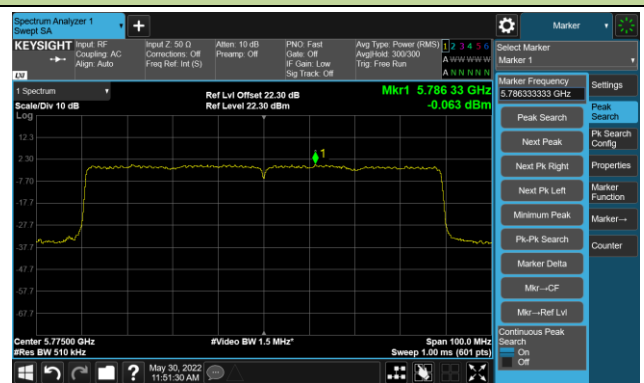

Channel 142(5710MHz)

802.11ax-HE40 Power Spectral Density- Ant 0

Channel 151 (5755MHz)

Channel 159 (5795MHz)

802.11ax-HE80 Power Spectral Density- Ant 0

Channel 42 (5210MHz)

Channel 58 (5290MHz)

Channel 106 (5530MHz)

Channel 122 (5610MHz)

Channel 138 (5690MHz)

Channel 155 (5775MHz)

802.11ax-HE160 Power Spectral Density- Ant 0

Channel 50 (5250MHz)

Channel 114 (5570MHz)

802.11a Power Spectral Density- Ant 1

Channel 36 (5180MHz)