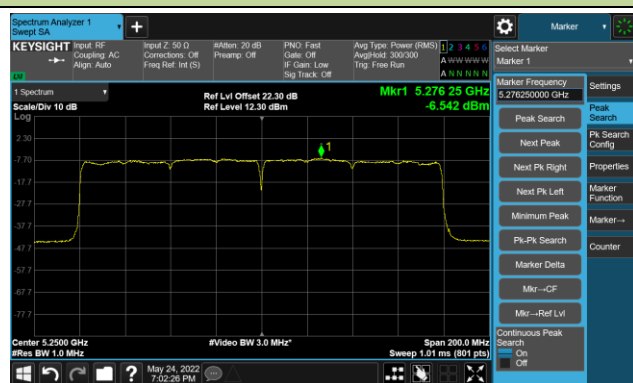

Channel 122 (5610MHz)

Channel 138 (5690MHz)

Channel 155 (5775MHz)

802.11ax-HE160 Power Spectral Density- Ant 0

Channel 50 (5250MHz)

Channel 114 (5570MHz)

802.11a Power Spectral Density- Ant 1

Channel 36 (5180MHz)

Channel 44 (5220MHz)

Channel 48 (5240MHz)

Channel 52 (5260MHz)

Channel 60 (5300MHz)

Channel 64 (5320MHz)

Channel 100 (5500MHz)

Channel 116 (5580MHz)

802.11a Power Spectral Density- Ant 1