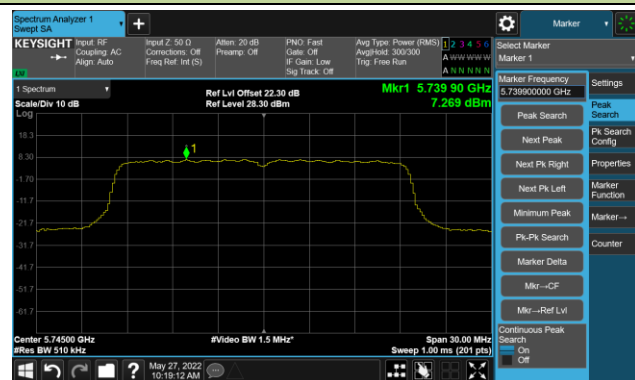

802.11ax-HE20 Power Spectral Density- Ant 1

Channel 36 (5180MHz)

Channel 44 (5220MHz)

Channel 48 (5240MHz)

Channel 52 (5260MHz)

Channel 60 (5300MHz)

Channel 64 (5320MHz)

Channel 100 (5500MHz)

Channel 116 (5580MHz)

802.11ax-HE20 Power Spectral Density- Ant 1

Channel 140 (5700MHz)

Channel 144(5720MHz)

Channel 149 (5745MHz)

Channel 157 (5785MHz)

Channel 165 (5825MHz)

802.11ax-HE40 Power Spectral Density- Ant 1

Channel 38 (5190MHz)

Channel 46 (5230MHz)

Channel 54 (5270MHz)

Channel 62 (5310MHz)

Channel 102 (5510MHz)

Channel 110 (5550MHz)

Channel 134 (5670MHz)

Channel 142(5710MHz)