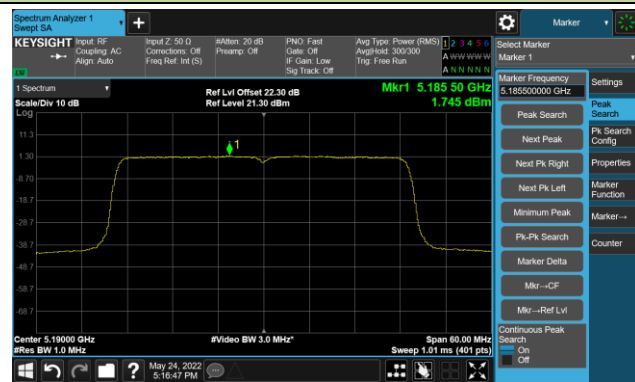

Channel 116 (5580MHz)

802.11ax-HE20 Power Spectral Density- Ant 1

Channel 140 (5700MHz)

Channel 144(5720MHz)

Channel 149 (5745MHz)

Channel 157 (5785MHz)

Channel 165 (5825MHz)

802.11ax-HE40 Power Spectral Density- Ant 1

Channel 38 (5190MHz)

Channel 46 (5230MHz)

Channel 54 (5270MHz)

Channel 62 (5310MHz)

Channel 102 (5510MHz)

Channel 110 (5550MHz)

Channel 134 (5670MHz)

Channel 142(5710MHz)