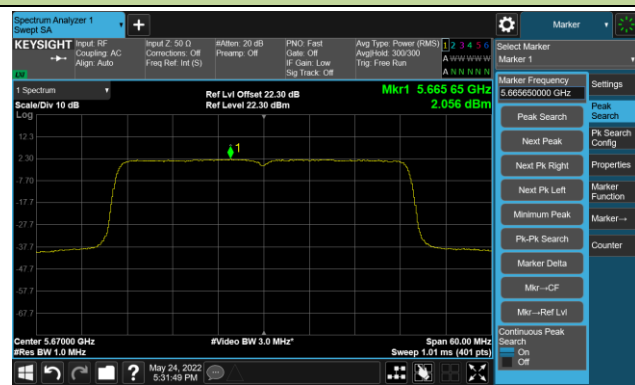

Channel 38 (5190MHz)

Channel 46 (5230MHz)

Channel 54 (5270MHz)

Channel 62 (5310MHz)

Channel 102 (5510MHz)

Channel 110 (5550MHz)

Channel 134 (5670MHz)

Channel 142(5710MHz)

802.11ax-HE40 Power Spectral Density- Ant 1

Channel 151 (5755MHz)

Channel 159 (5795MHz)