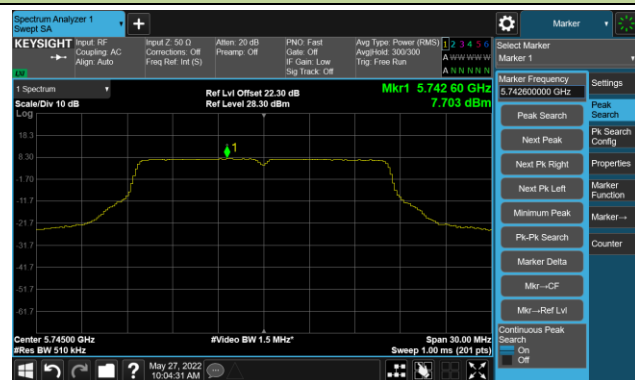

Channel 122 (5610MHz)

Channel 138 (5690MHz)

Channel 155 (5775MHz)

802.11ax-HE160 Power Spectral Density- Ant 0

Channel 50 (5250MHz)

Channel 114 (5570MHz)

802.11a Power Spectral Density- Ant 1

Channel 36 (5180MHz)

Channel 44 (5220MHz)

Channel 48 (5240MHz)

Channel 52 (5260MHz)

Channel 60 (5300MHz)

Channel 64 (5320MHz)

Channel 100 (5500MHz)

Channel 116 (5580MHz)

802.11a Power Spectral Density- Ant 1

Channel 140 (5700MHz)

Channel 144(5720MHz)

Channel 149 (5745MHz)

Channel 157 (5785MHz)

Channel 165 (5825MHz)

802.11ac-VHT20 Power Spectral Density- Ant 1

Channel 36 (5180MHz)

Channel 44 (5220MHz)