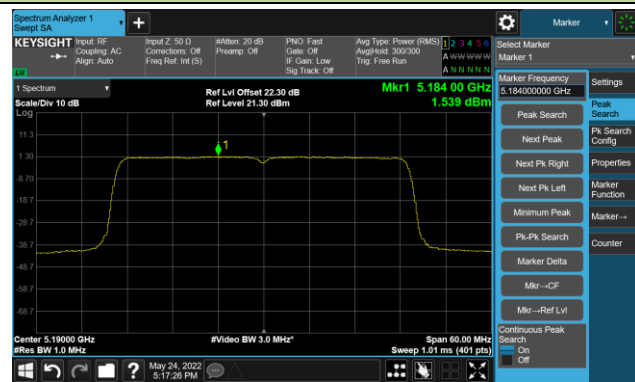

802.11ax-HE40 Power Spectral Density- Ant 0

Channel 38 (5190MHz)

Channel 46 (5230MHz)

Channel 54 (5270MHz)

Channel 62 (5310MHz)

Channel 102 (5510MHz)

Channel 110 (5550MHz)

Channel 134 (5670MHz)

Channel 142(5710MHz)

802.11ax-HE40 Power Spectral Density- Ant 0

Channel 151 (5755MHz)

Channel 159 (5795MHz)

802.11ax-HE80 Power Spectral Density- Ant 0

Channel 42 (5210MHz)

Channel 58 (5290MHz)

Channel 106 (5530MHz)