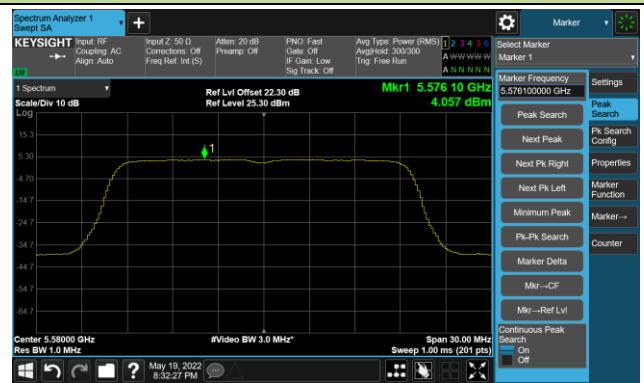

802.11ax-HE20 Power Spectral Density- Ant 1

Channel 36 (5180MHz)

Channel 44 (5220MHz)

Channel 48 (5240MHz)

Channel 52 (5260MHz)

Channel 60 (5300MHz)

Channel 64 (5320MHz)

Channel 100 (5500MHz)

Channel 116 (5580MHz)

802.11ax-HE20 Power Spectral Density- Ant 1

Channel 140 (5700MHz)

Channel 144(5720MHz)

Channel 149 (5745MHz)

Channel 157 (5785MHz)

Channel 165 (5825MHz)

802.11ax-HE40 Power Spectral Density- Ant 1