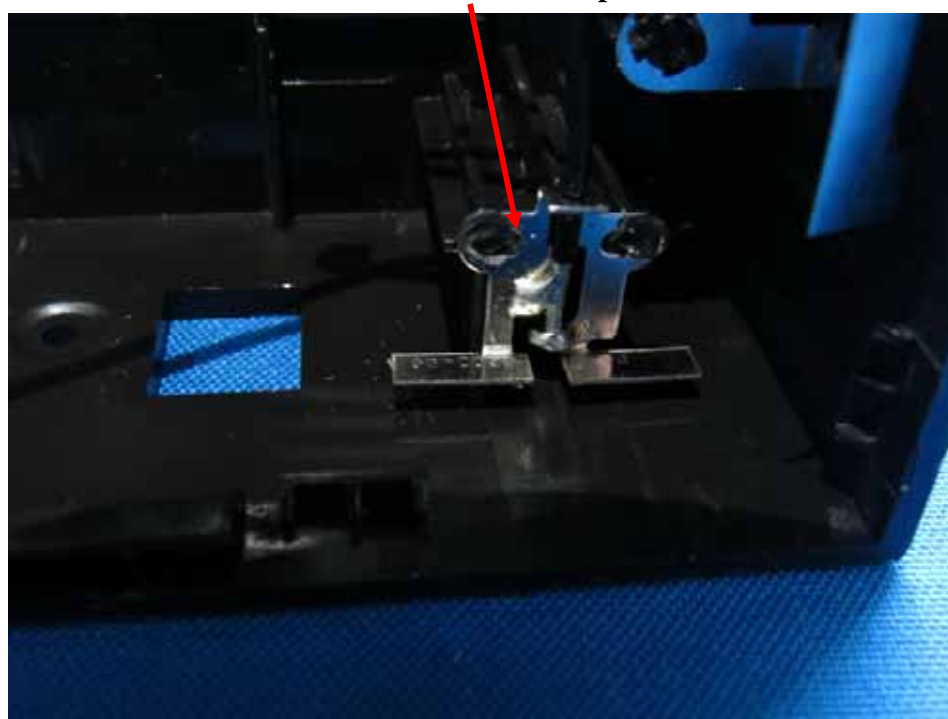

INTERNAL PHOTOS

Main Model: T3270S

EUT- Uncover View

EUT- Uncover View

EUT- Uncover View

EUT- Main Board Top View

EUT- Main Board Bottom View

2.4G WIFI RF Chip IC – Top View

5G WIFI RF Chip IC – Top View

2.4G WIFI Antenna 1 – Top View

2.4G WIFI Antenna 2 – Top View

2.4G WIFI Antenna 3 – Top View

5G WIFI Antenna 1 – Top View

5G WIFI Antenna 2 – Top View

5G WIFI Antenna 3 – Top View

5G WIFI Antenna 4 – Top View

Series Model: T3270

EUT- Uncover View

EUT- Uncover View

EUT- Uncover View

EUT- Main Board Top View

EUT- Main Board Bottom View

2.4G WIFI RF Chip IC – Top View