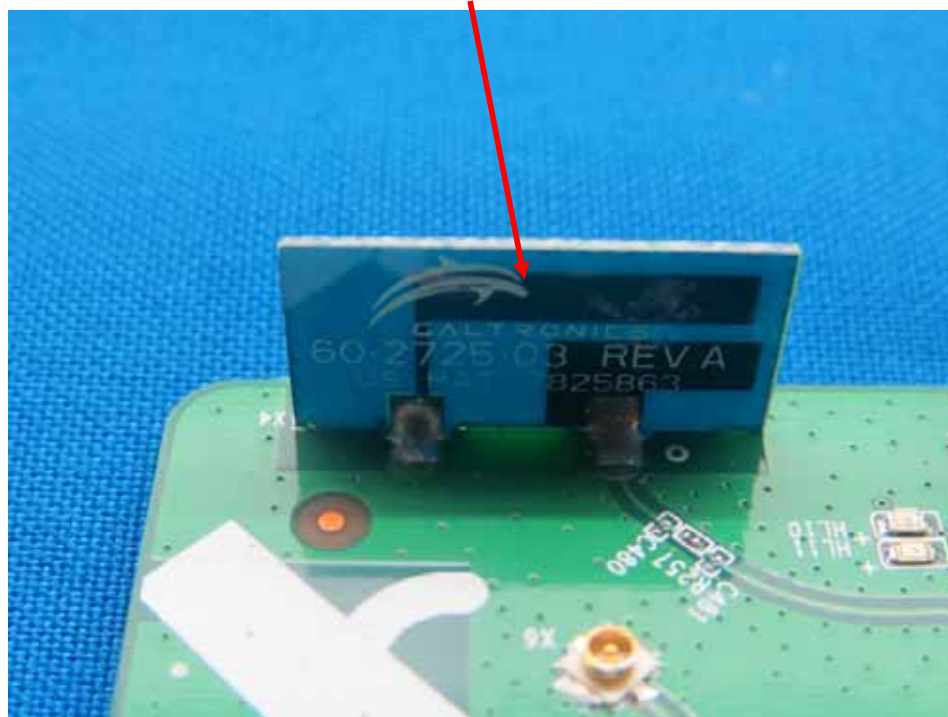

5G WIFI RF Chip IC – Top View

2.4G WIFI Antenna 1 – Top View

2.4G WIFI Antenna 2 – Top View

2.4G WIFI Antenna 3 – Top View

5G WIFI Antenna 1 – Top View

5G WIFI Antenna 2 – Top View

5G WIFI Antenna 3 – Top View

5G WIFI Antenna 4 – Top View

Series Model: T3270

EUT- Uncover View

EUT- Uncover View

EUT- Uncover View

EUT- Main Board Top View

EUT- Main Board Bottom View

2.4G WIFI RF Chip IC – Top View