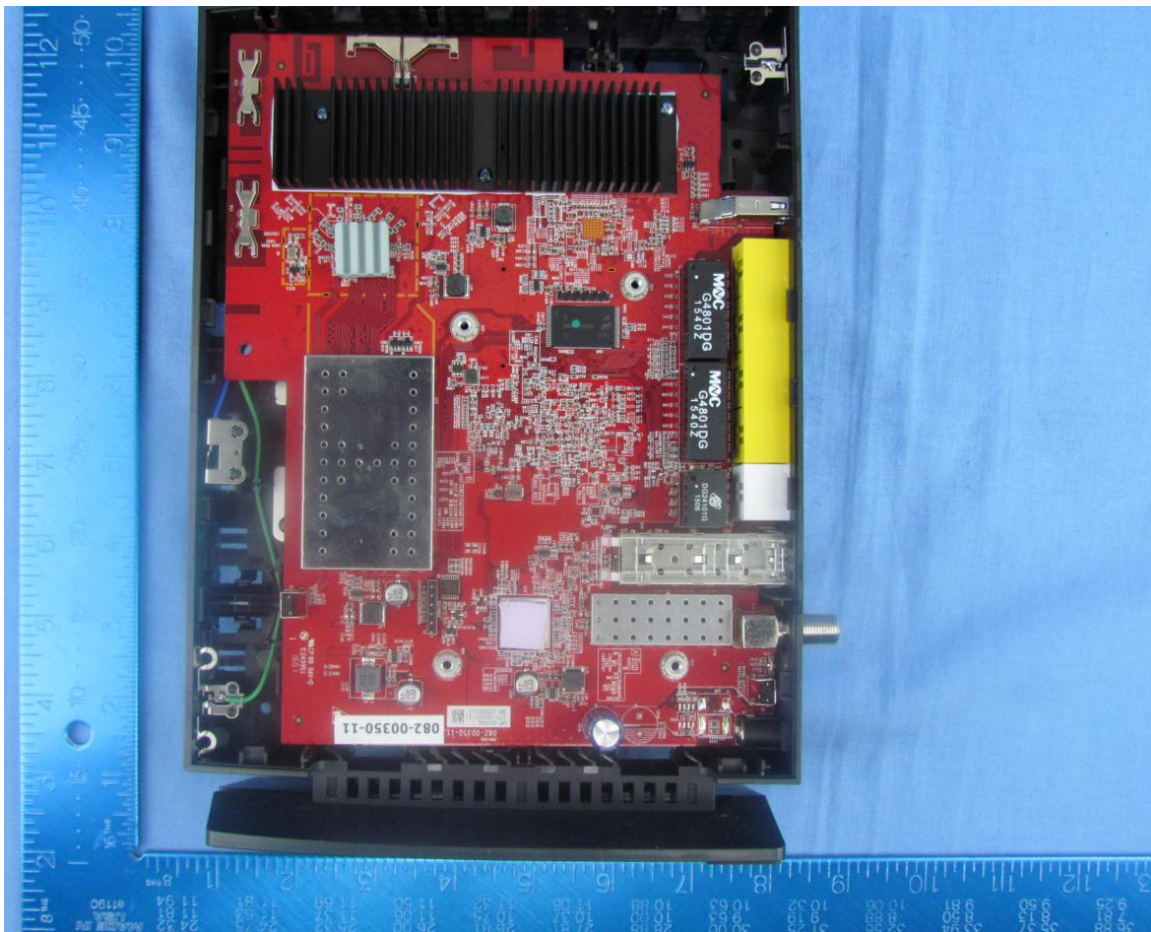

28 March 2016

Actiontec
Model: T3200M
Tracker: ATEC14 FCC IC

Internal Photographs

Left Open View

Mainboard Bottom- No Shields

Mainboard Top- No Shields

Modem Board- Bottom View

Modem Board- Top View