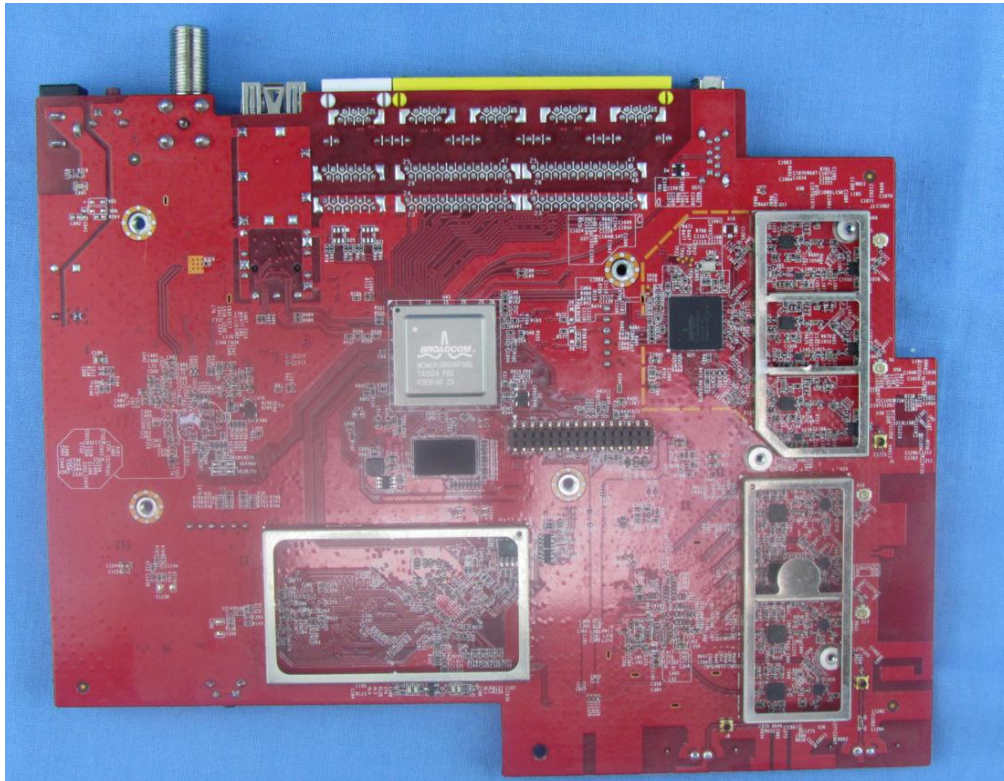

28 March 2016

Actiontec
Model: T3200M
Tracker: ATEC14 FCC IC

Internal Photographs

Left Open View

Mainboard Bottom- No Shields

Mainboard Top- No Shields

Modem Board- Bottom View

Modem Board- Top View