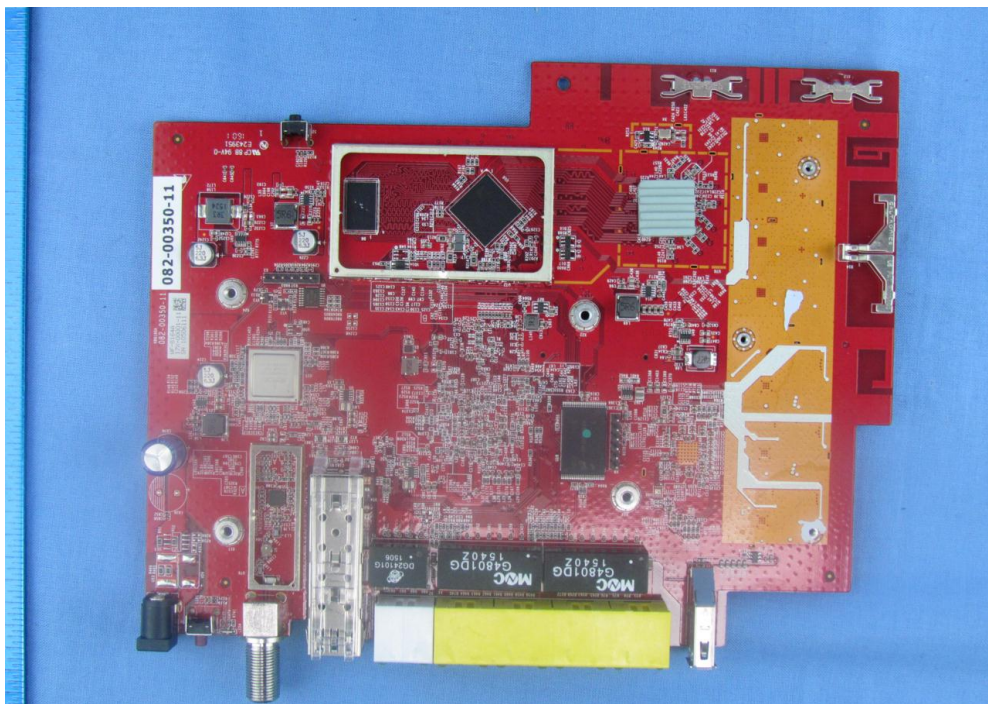

28 March 2016

Actiontec
Model: T3200M
Tracker: ATEC14 FCC IC

Internal Photographs

Left Open View

Mainboard Bottom- No Shields

Mainboard Top- No Shields

Modem Board- Bottom View

Modem Board- Top View

Right Open View