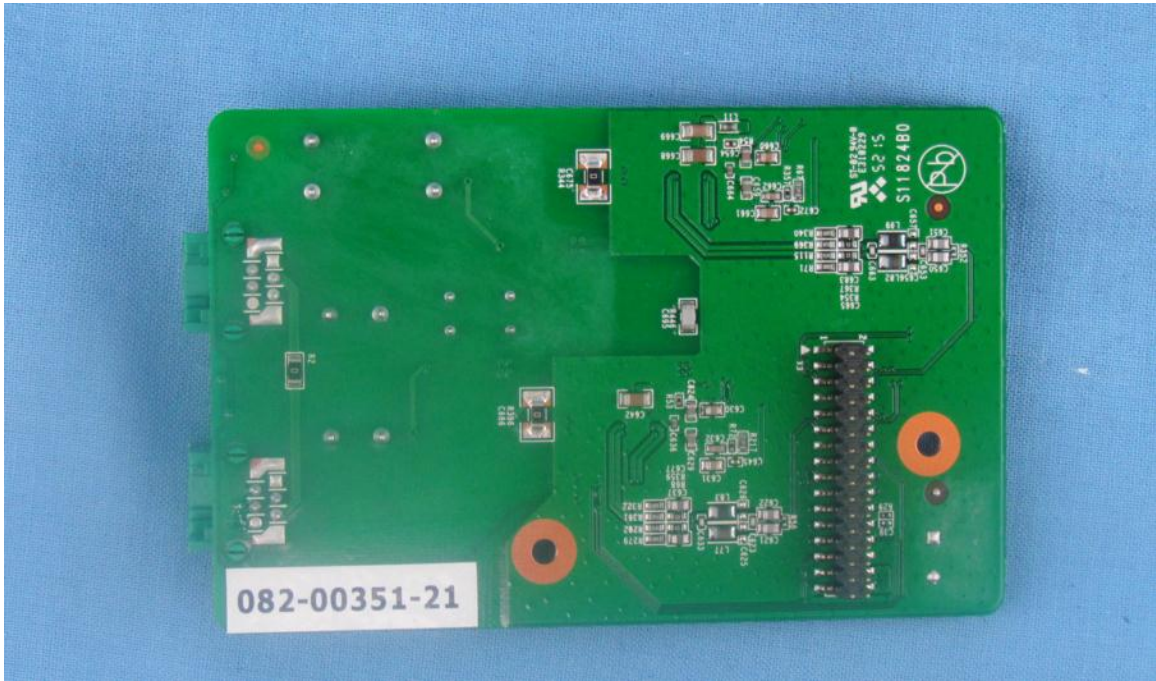

28 March 2016

Actiontec
Model: T3200M
Tracker: ATEC14 FCC IC

Internal Photographs

Left Open View

Mainboard Bottom- No Shields

Mainboard Top- No Shields

Modem Board- Bottom View

Modem Board- Top View