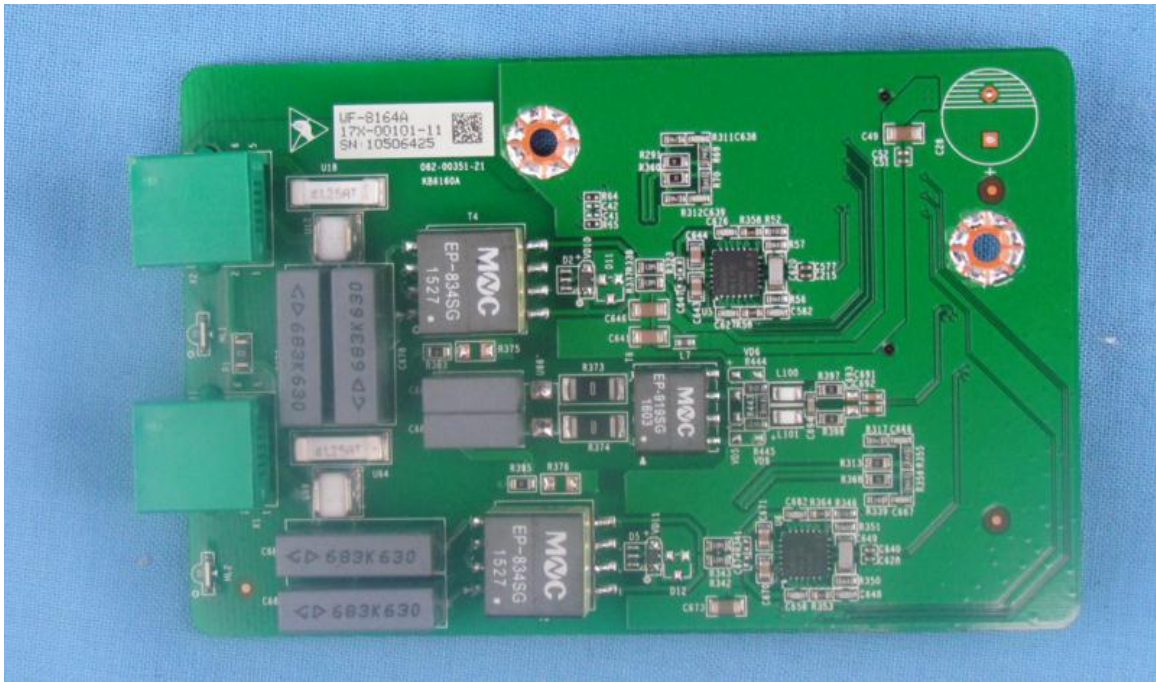

28 March 2016

Actiontec
Model: T3200M
Tracker: ATEC14 FCC IC

Internal Photographs

Left Open View

Mainboard Bottom- No Shields

Mainboard Top- No Shields

Modem Board- Bottom View

Modem Board- Top View