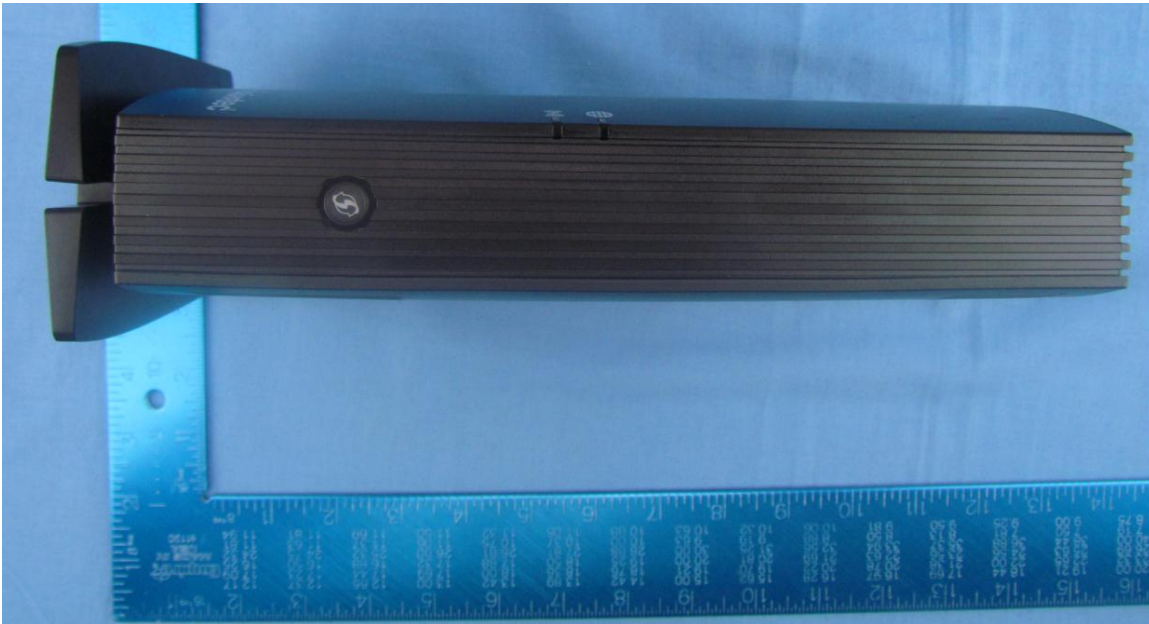

28 March 2016

Actiontec
Model: T3200M
Tracker: ATEC14 FCC IC

External Photographs

Left View:

Back/Port View:

Bottom View:

Front View:

Top View:

Right View: