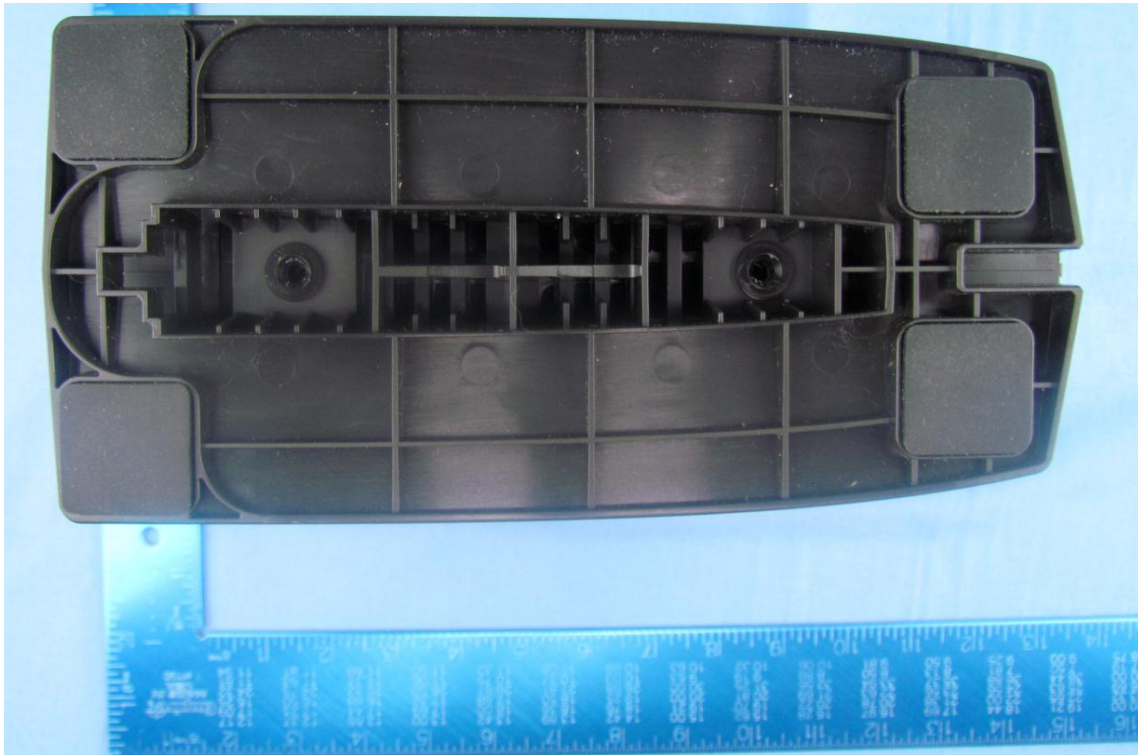

28 March 2016

Actiontec
Model: T3200M
Tracker: ATEC14 FCC IC

External Photographs

Left View:

Back/Port View:

Bottom View:

Front View:

Top View:

Right View: