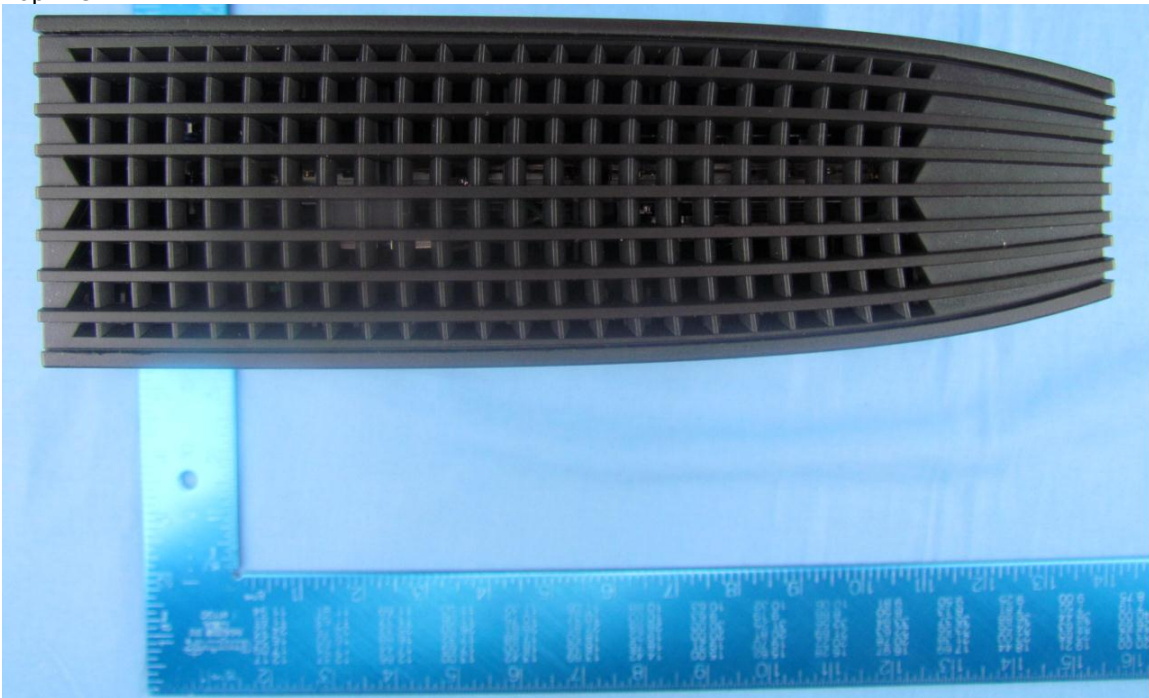

28 March 2016

Actiontec
Model: T3200M
Tracker: ATEC14 FCC IC

External Photographs

Left View:

Back/Port View:

Bottom View:

Front View:

Top View:

Right View: