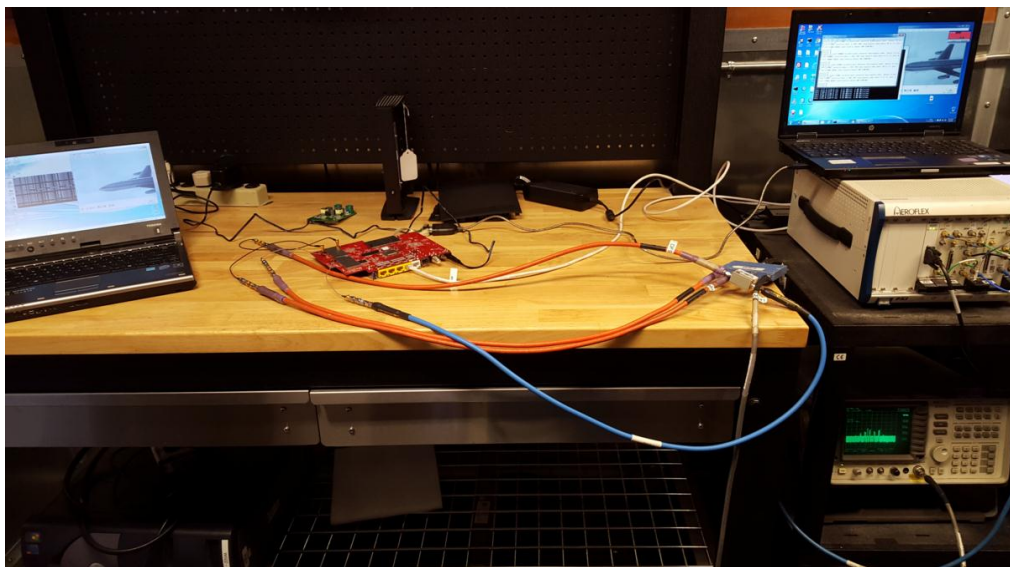

29 March 2016

Actiontec
Model: T3200M
Tracker: ATEC14 FCC IC

Test Setup Photographs

AC Wireline

AC Wireline Side View

TX Spurious Emissions 1-18GHz

RF Conducted

DFS Test Setup

TX Spurious Emissions 1-18GHz

Digital Emissions 30MHz – 1GHz

Digital Emissions 30MHz – 1GHz #2

Digital Emissions Setup Close Up