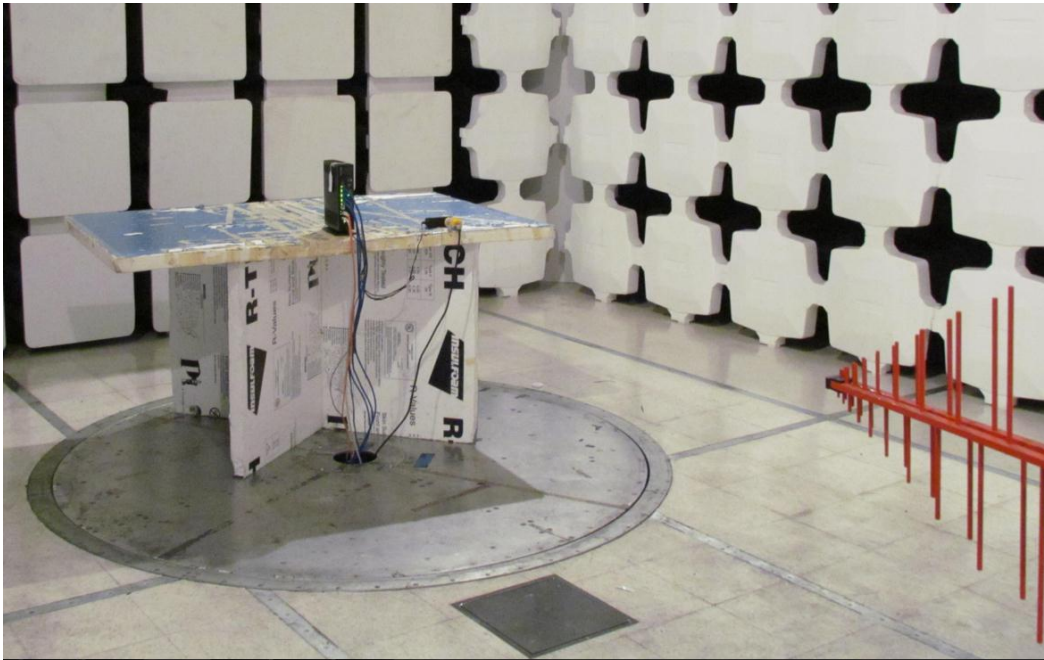

29 March 2016

Actiontec
Model: T3200M
Tracker: ATEC14 FCC IC

Test Setup Photographs

AC Wireline

AC Wireline Side View

TX Spurious Emissions 1-18GHz

RF Conducted

DFS Test Setup

TX Spurious Emissions 1-18GHz

Digital Emissions 30MHz – 1GHz

Digital Emissions 30MHz – 1GHz #2

Digital Emissions Setup Close Up