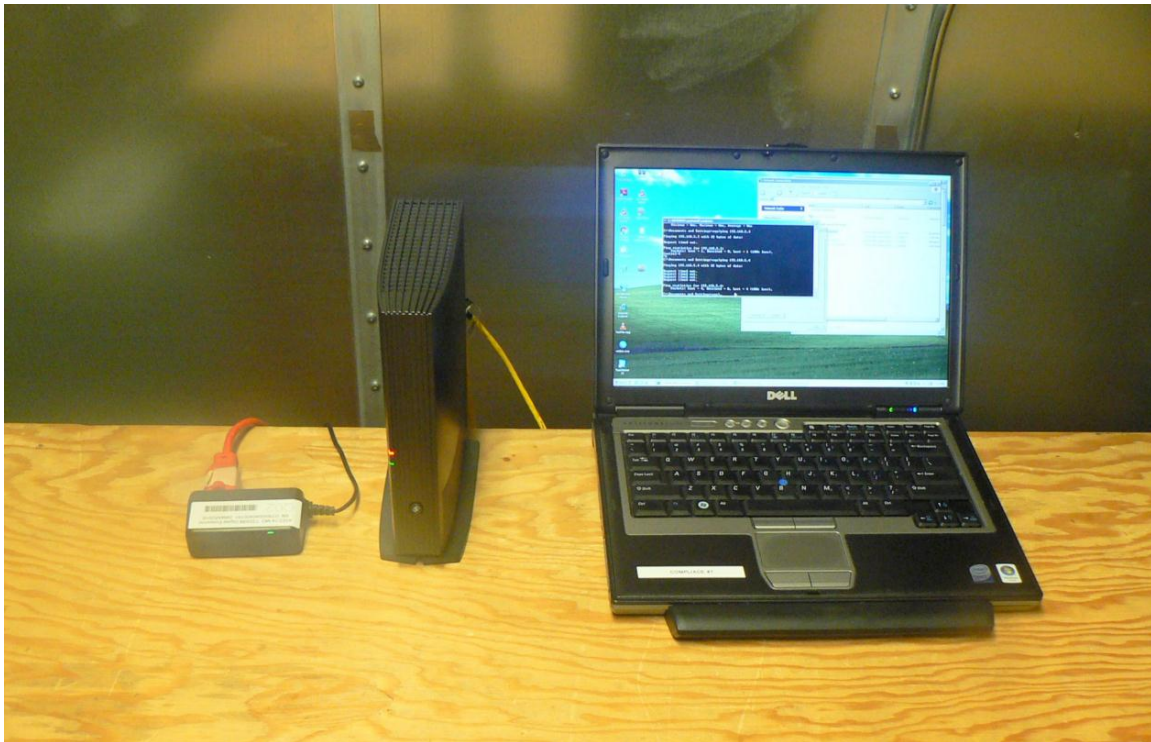

29 March 2016

Actiontec
Model: T3200M
Tracker: ATEC14 FCC IC

Test Setup Photographs

AC Wireline

AC Wireline Side View

TX Spurious Emissions 1-18GHz

RF Conducted

DFS Test Setup

TX Spurious Emissions 1-18GHz

Digital Emissions 30MHz – 1GHz

Digital Emissions 30MHz – 1GHz #2

Digital Emissions Setup Close Up