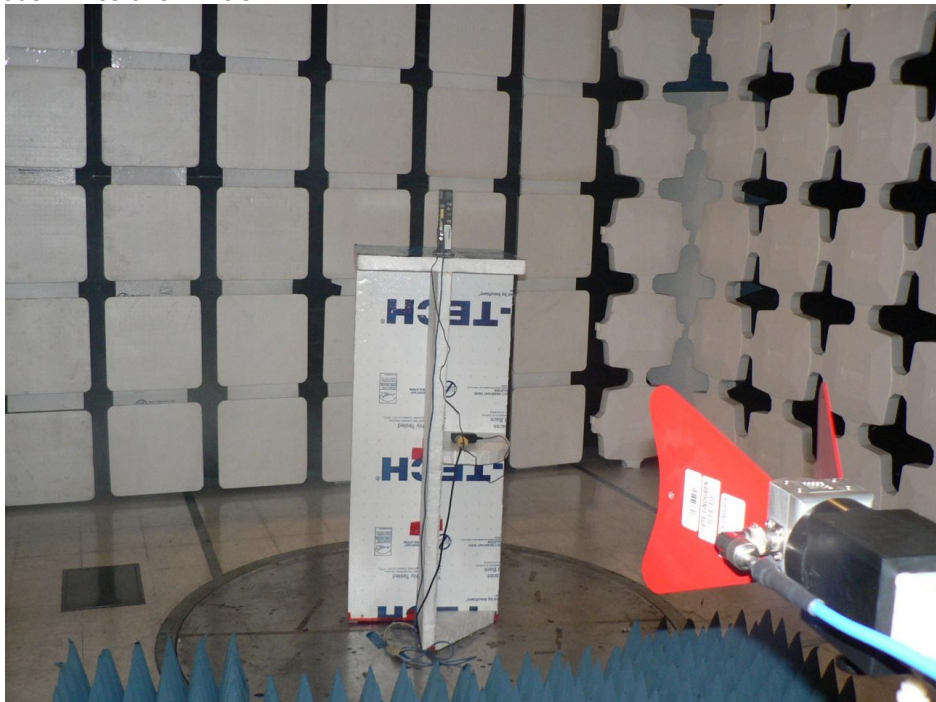

29 March 2016

Actiontec
Model: T3200M
Tracker: ATEC14 FCC IC

Test Setup Photographs

AC Wireline

AC Wireline Side View

TX Spurious Emissions 1-18GHz

RF Conducted

DFS Test Setup

TX Spurious Emissions 1-18GHz

Digital Emissions 30MHz – 1GHz

Digital Emissions 30MHz – 1GHz #2

Digital Emissions Setup Close Up