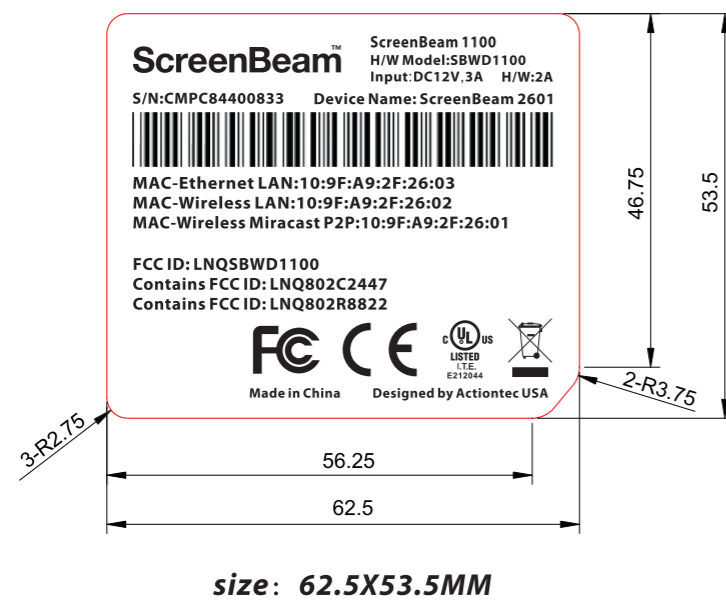

SBWD1100 FCC Label

Label Location