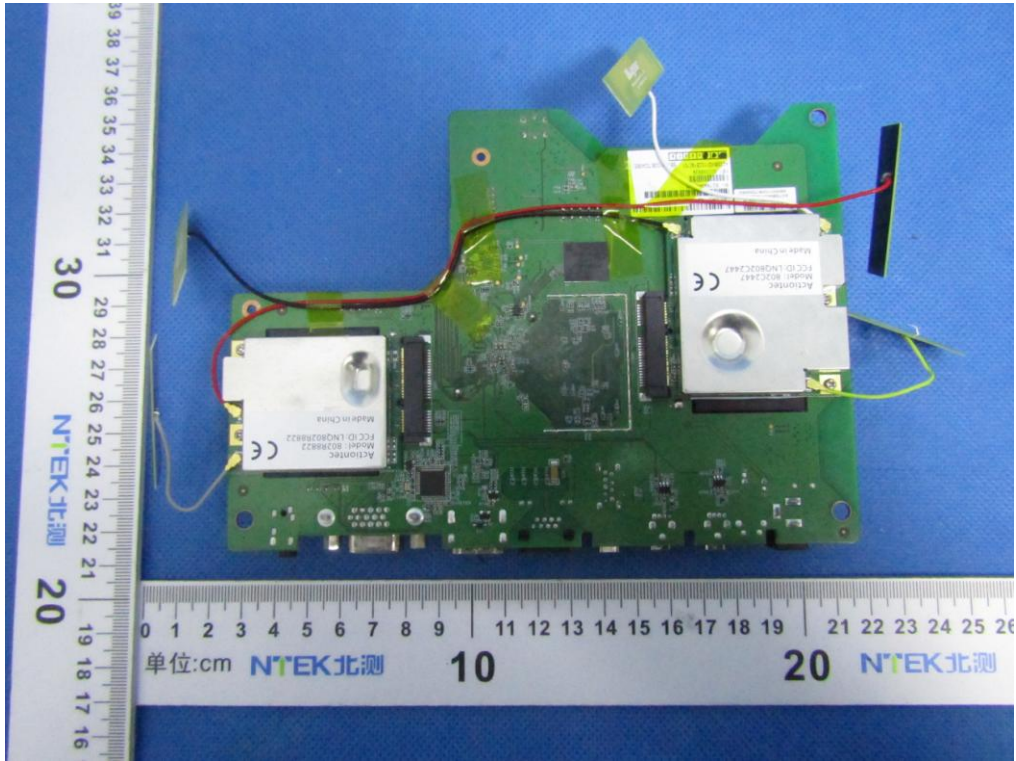

FCC ID: LNQSBWD1100  
Model: SBWD1100

ATTACHMENT PHOTOGRAPHS OF EUT

Photo 1

Photo 2

Photo 3

Photo 4

Photo 5

Photo 6