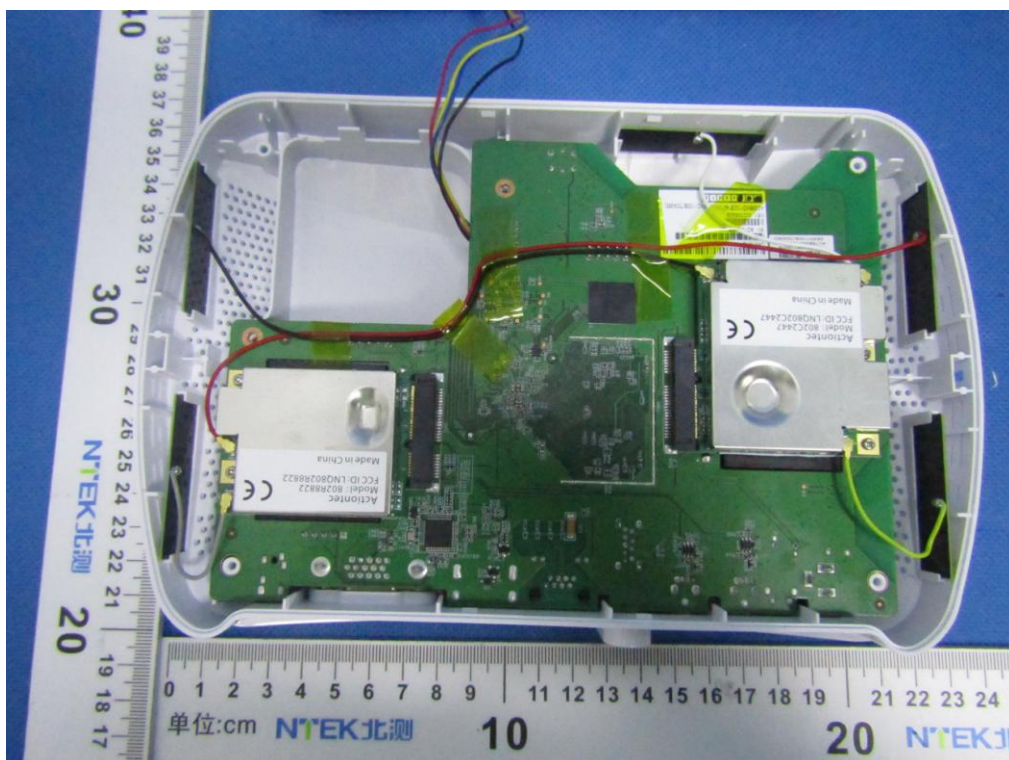

FCC ID: LNQSBWD1100  
Model: SBWD1100

ATTACHMENT PHOTOGRAPHS OF EUT

Photo 1

Photo 2

Photo 3

Photo 4

Photo 5

Photo 6