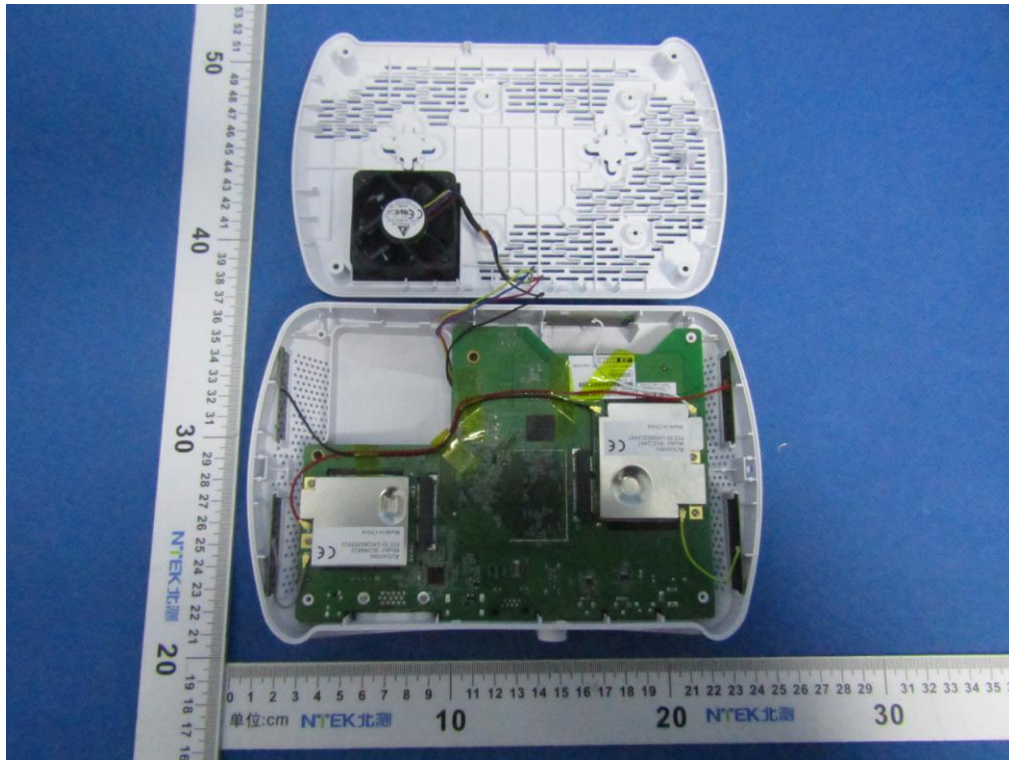

FCC ID: LNQSBWD1100  
Model: SBWD1100

ATTACHMENT PHOTOGRAPHS OF EUT

Photo 1

Photo 2

Photo 3

Photo 4

Photo 5

Photo 6

Photo 7

Photo 8