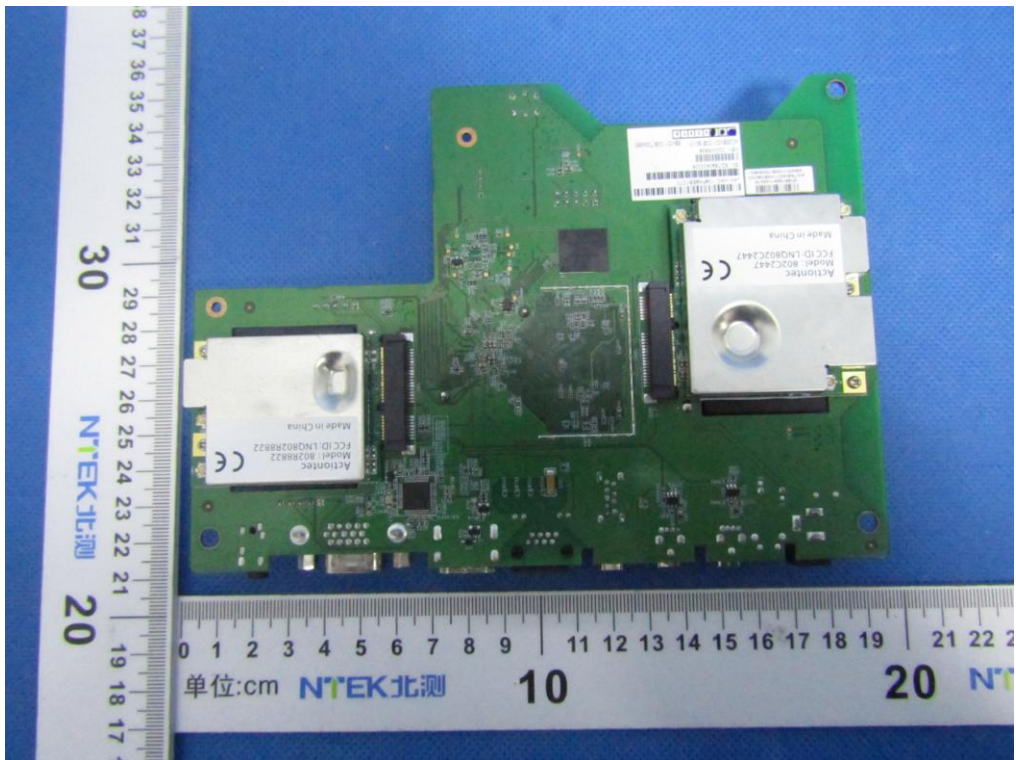

FCC ID: LNQSBWD1100  
Model: SBWD1100

ATTACHMENT PHOTOGRAPHS OF EUT

Photo 1

Photo 2

Photo 3

Photo 4

Photo 5

Photo 6