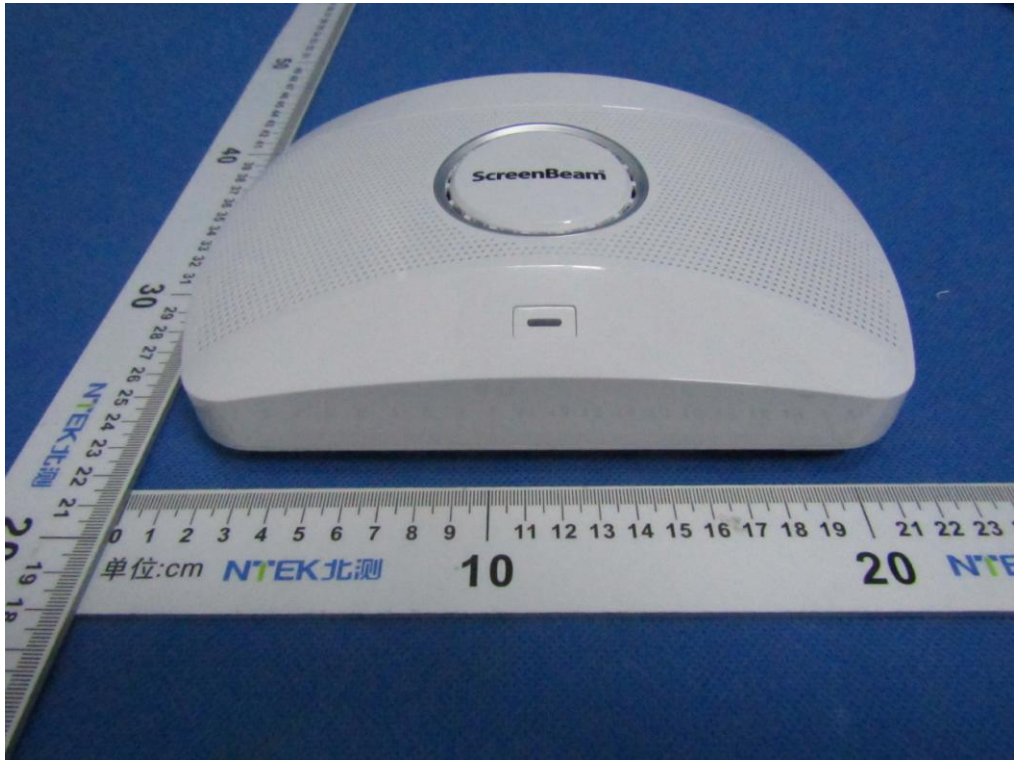

FCC ID: LNQSBWD1100  
Model: SBWD1100

ATTACHMENT PHOTOGRAPHS OF EUT

Photo 1

Photo 2

Photo 3

Photo 4

Photo 5

Photo 6