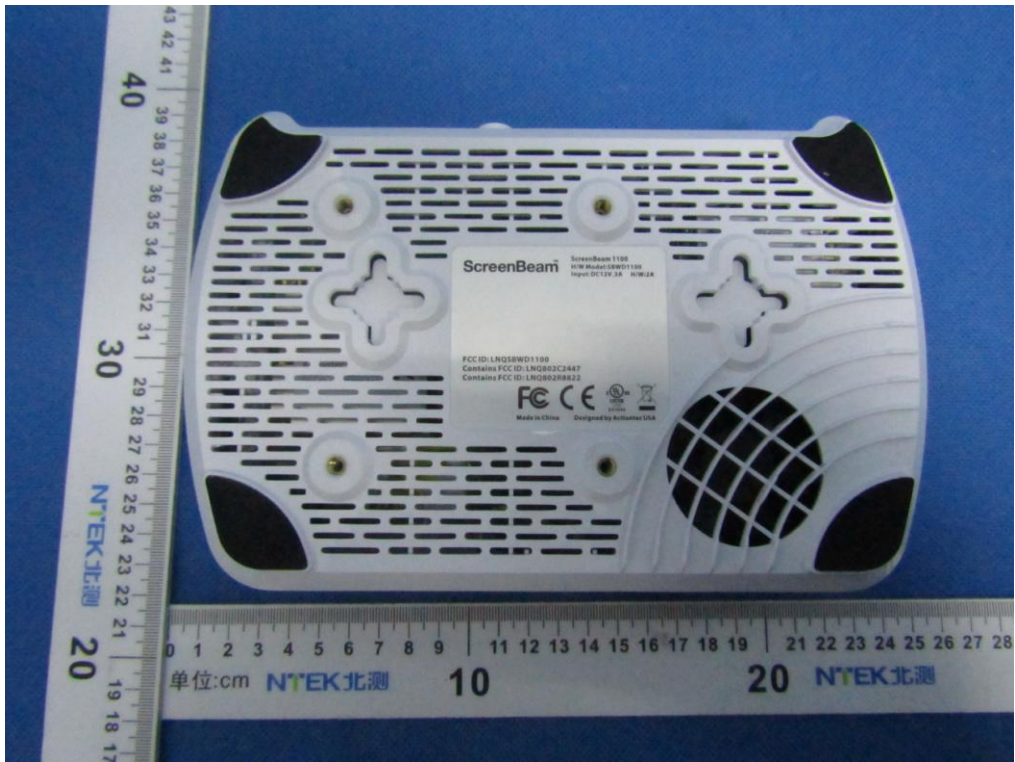

FCC ID: LNQSBWD1100  
Model: SBWD1100

ATTACHMENT PHOTOGRAPHS OF EUT

Photo 1

Photo 2

Photo 3

Photo 4

Photo 5

Photo 6

Photo 7

Photo 8

Photo 9

Photo 10