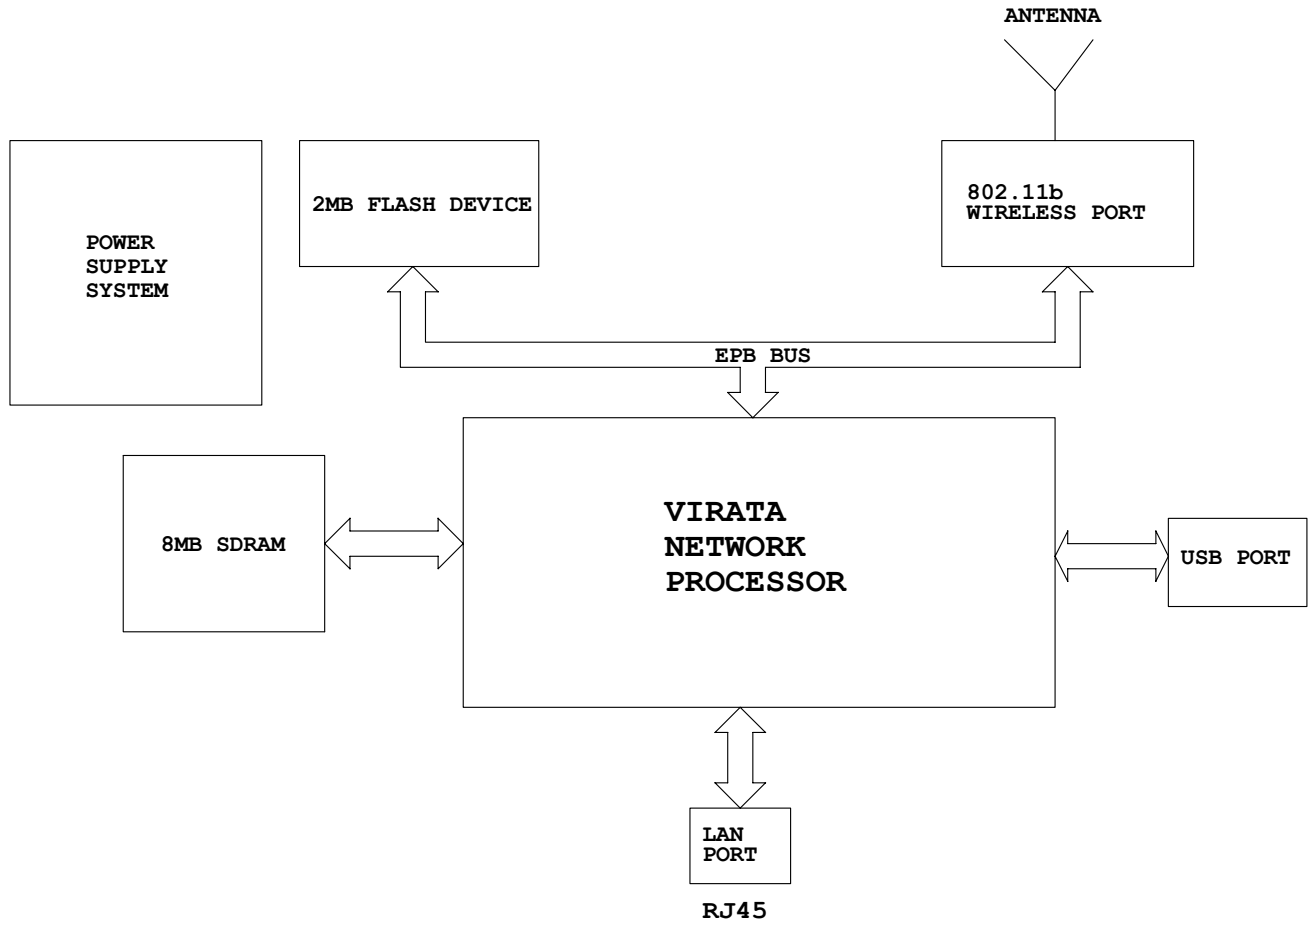

R3010UW (AP) DIAGRAM

	ACTIONTEC ELECTRONICS, INC. 760 N. MARY AVE. SUNNYVALE, CA 94086 http://www.actiontec.com		
	DIAGRAM	Size A3	CAGE Code DW-07/24/2001
Modified: Friday, March 15, 2002	Scale	Sheet	of