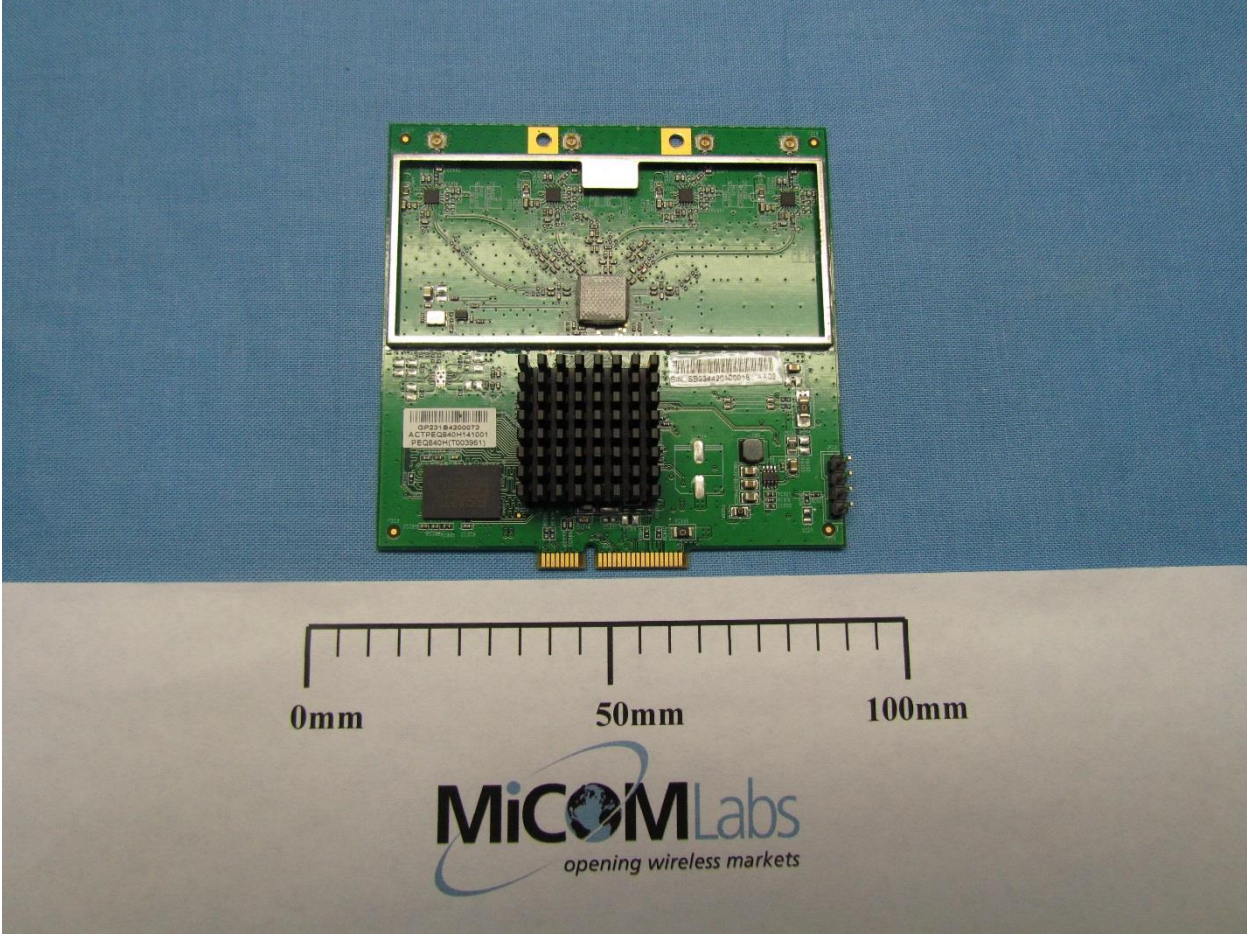

Internal Photographs

Applicant: Actiontec

Model Number: R3000

Product - Internal

2.4GHz internal antennas

5GHz radio card with shield off

EUT back with 2.4GHz radio card connected to antenna

EUT Back with radio card shield off

EUT Back with radio card shield on

EUT internal 2.4GHz radio card

EUT top off

EUT top with radio card off

EUT top with radio card shield off

EUT top with radio card shield on