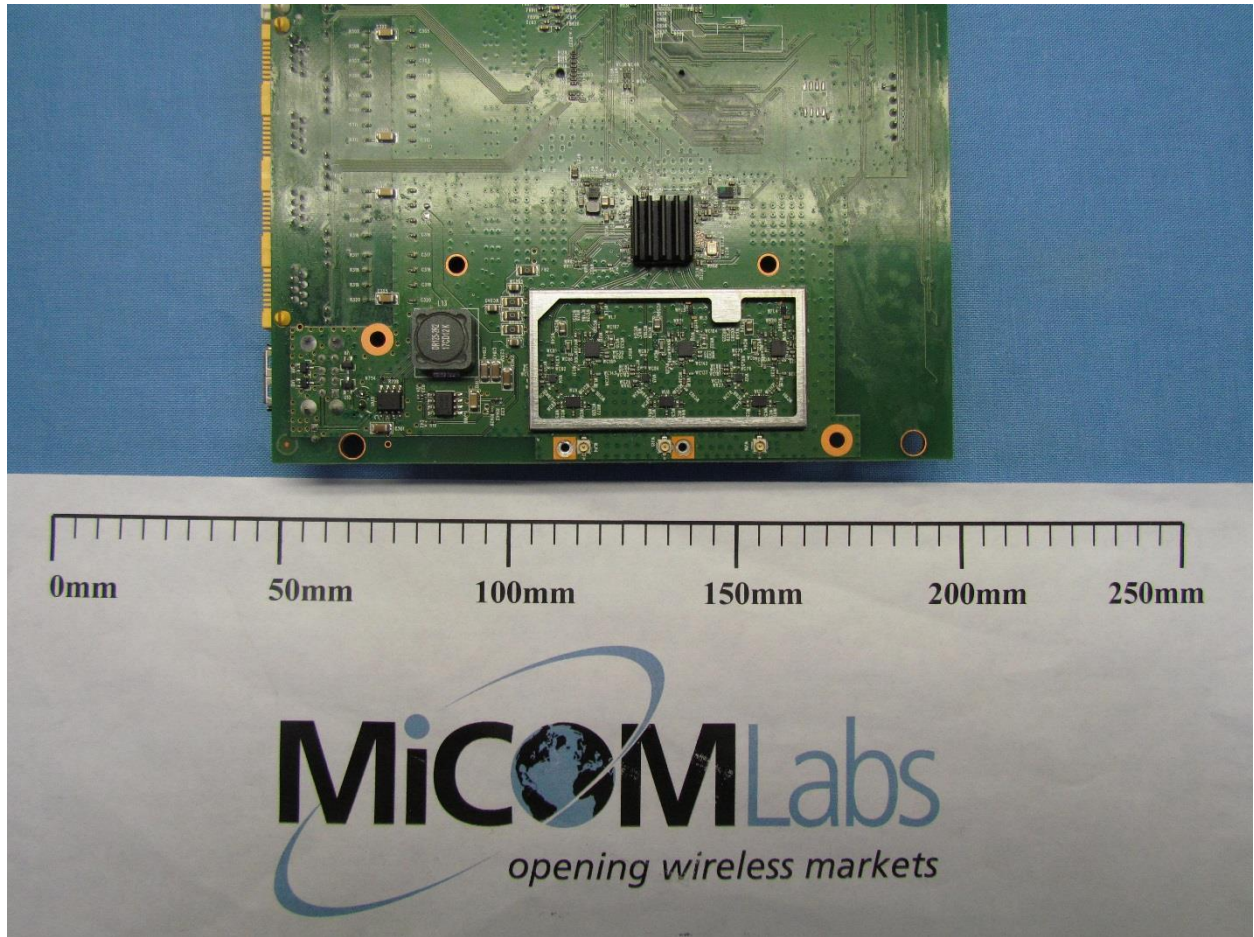

Internal Photographs

Applicant: Actiontec

Model Number: R3000

Product - Internal

2.4GHz internal antennas

5GHz radio card with shield off

EUT back with 2.4GHz radio card connected to antenna

EUT Back with radio card shield off

EUT Back with radio card shield on

EUT internal 2.4GHz radio card

EUT top off

EUT top with radio card off

EUT top with radio card shield off

EUT top with radio card shield on