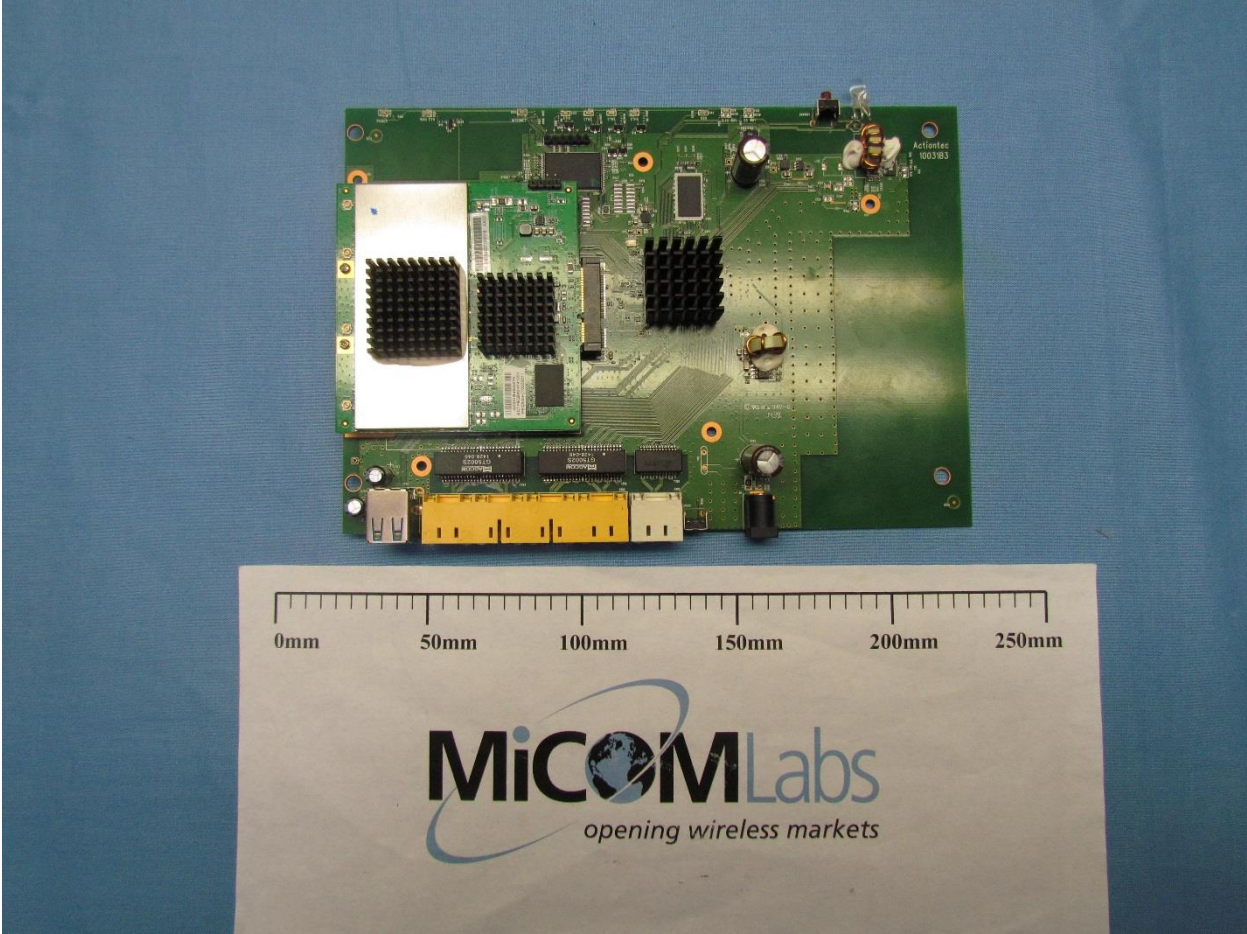

Internal Photographs

Applicant: Actiontec

Model Number: R3000

Product - Internal

2.4GHz internal antennas

5GHz radio card with shield off

EUT back with 2.4GHz radio card connected to antenna

EUT Back with radio card shield off

EUT Back with radio card shield on

EUT internal 2.4GHz radio card

EUT top off

EUT top with radio card off

EUT top with radio card shield off

EUT top with radio card shield on