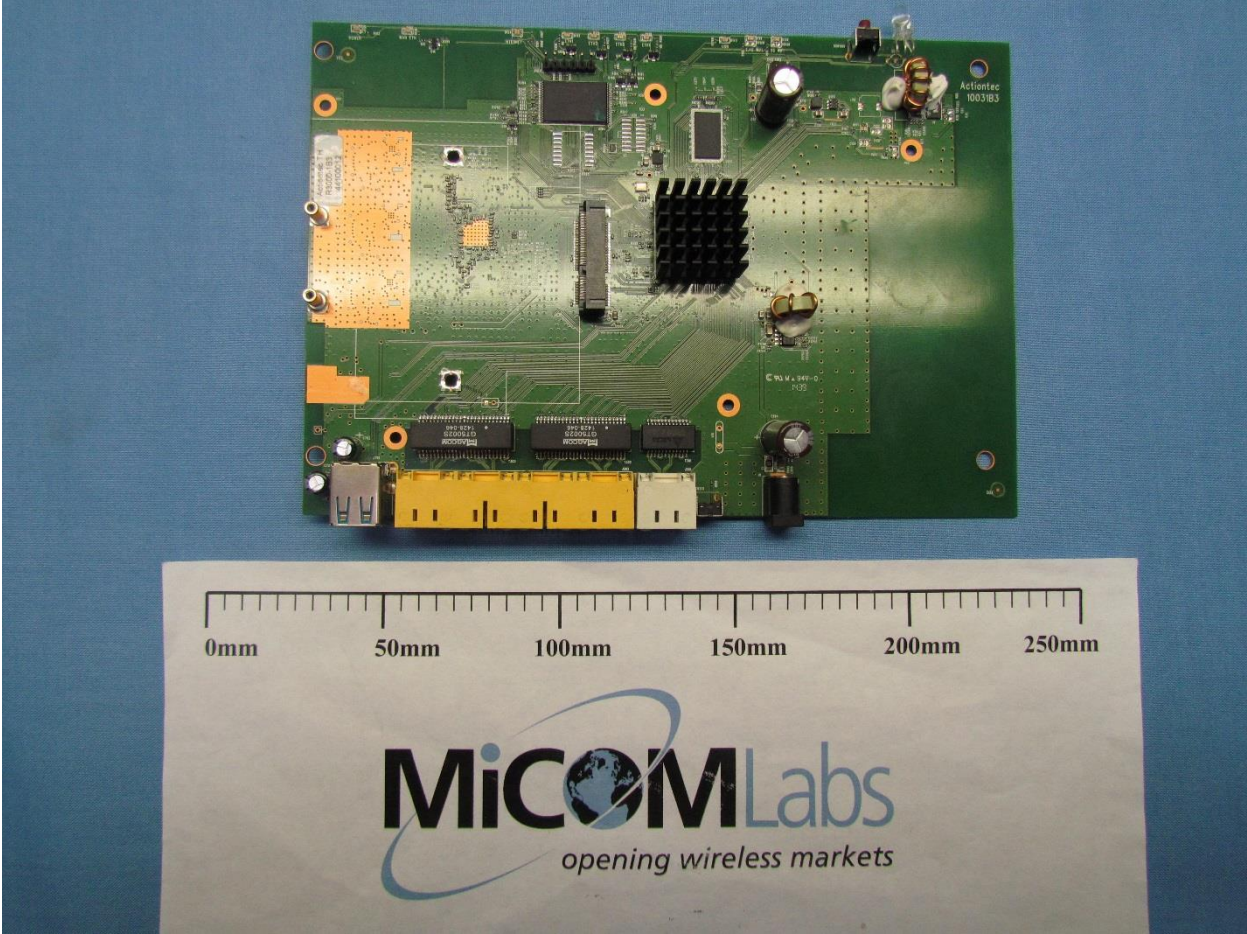

Internal Photographs

Applicant: Actiontec

Model Number: R3000

Product - Internal

2.4GHz internal antennas

5GHz radio card with shield off

EUT back with 2.4GHz radio card connected to antenna

EUT Back with radio card shield off

EUT Back with radio card shield on

EUT internal 2.4GHz radio card

EUT top off

EUT top with radio card off

EUT top with radio card shield off

EUT top with radio card shield on