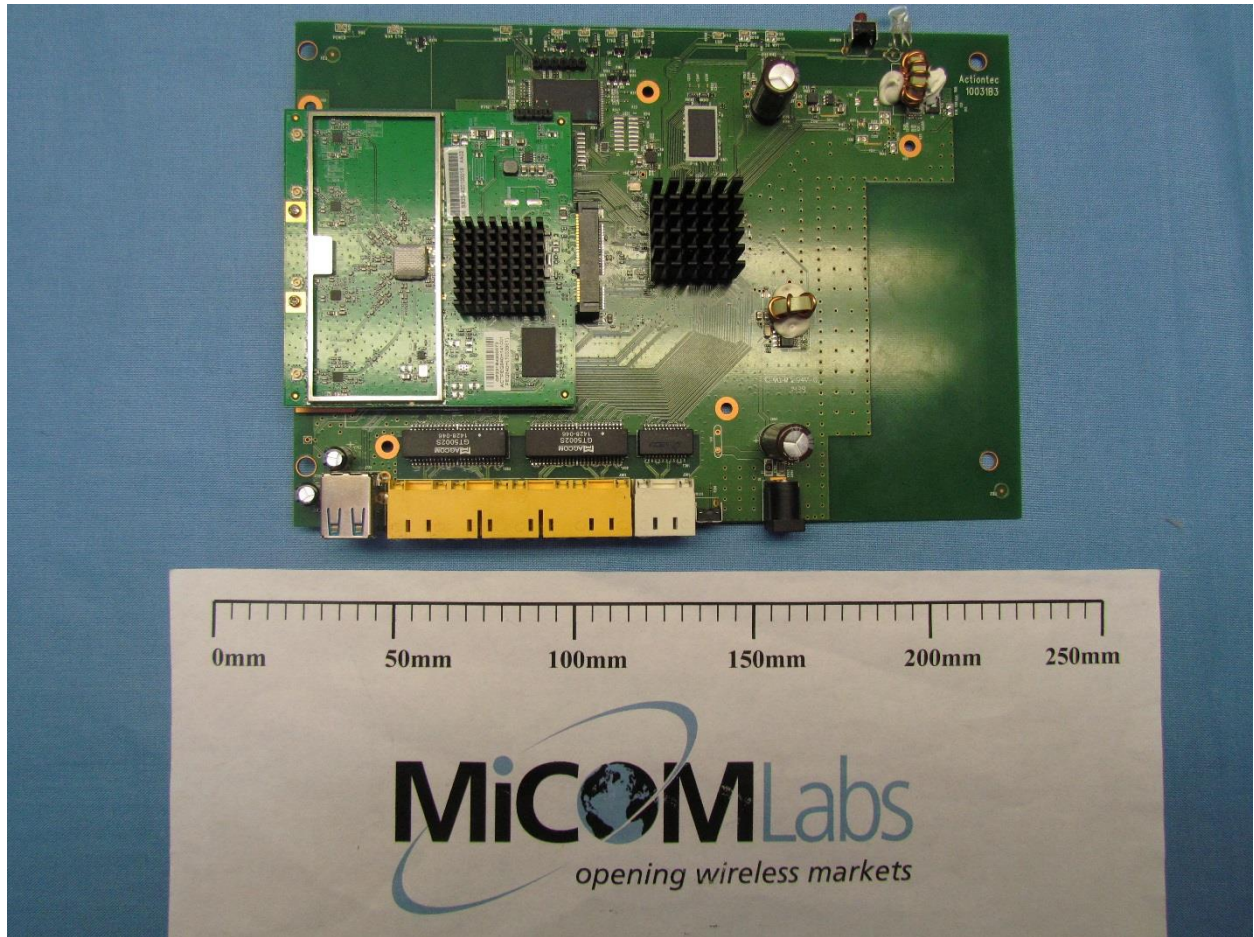

Internal Photographs

Applicant: Actiontec

Model Number: R3000

Product - Internal

2.4GHz internal antennas

5GHz radio card with shield off

EUT back with 2.4GHz radio card connected to antenna

EUT Back with radio card shield off

EUT Back with radio card shield on

EUT internal 2.4GHz radio card

EUT top off

EUT top with radio card off

EUT top with radio card shield off

EUT top with radio card shield on