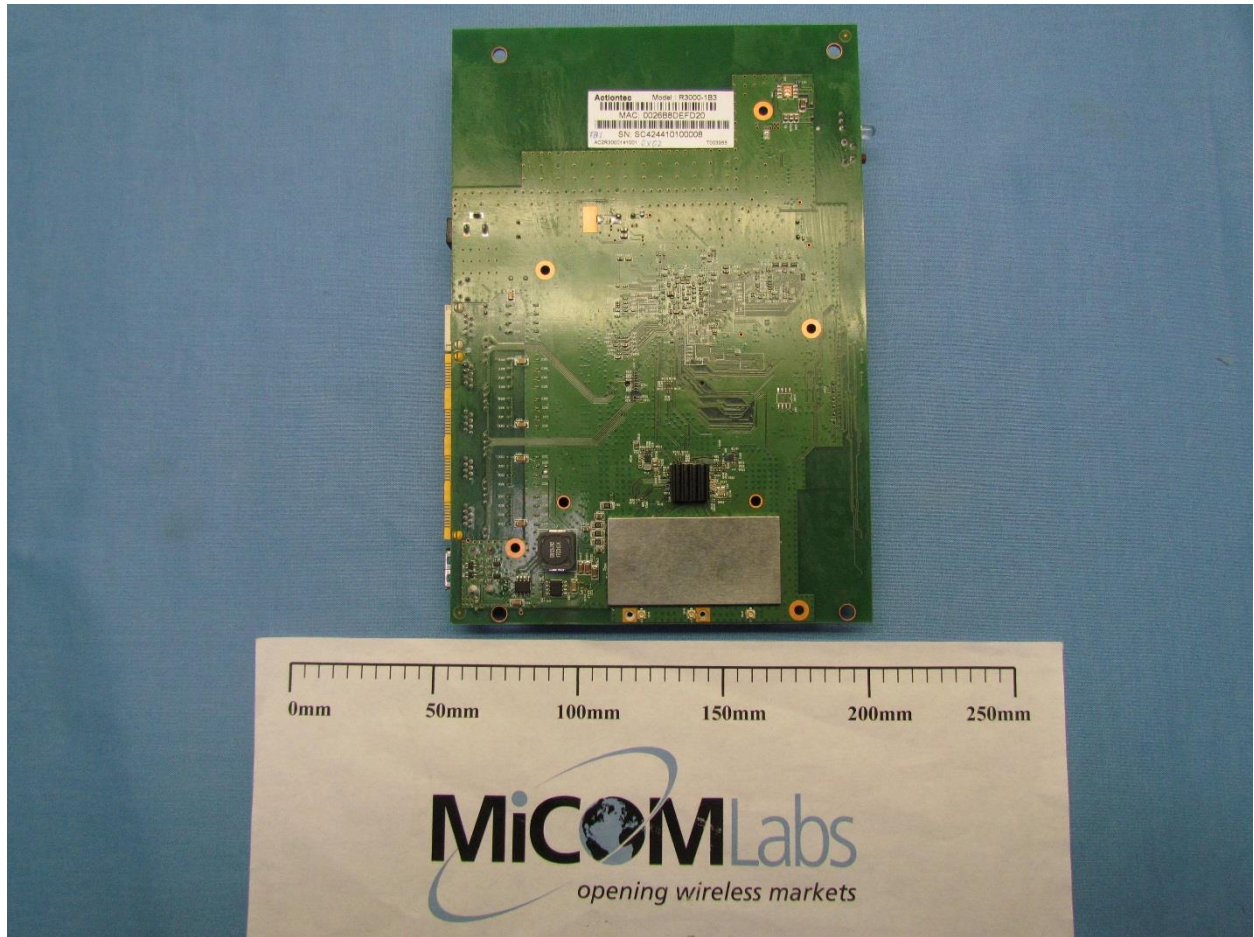

Internal Photographs

Applicant: Actiontec

Model Number: R3000

Product - Internal

2.4GHz internal antennas

5GHz radio card with shield off

EUT back with 2.4GHz radio card connected to antenna

EUT Back with radio card shield off

EUT Back with radio card shield on

EUT internal 2.4GHz radio card

EUT top off

EUT top with radio card off

EUT top with radio card shield off

EUT top with radio card shield on