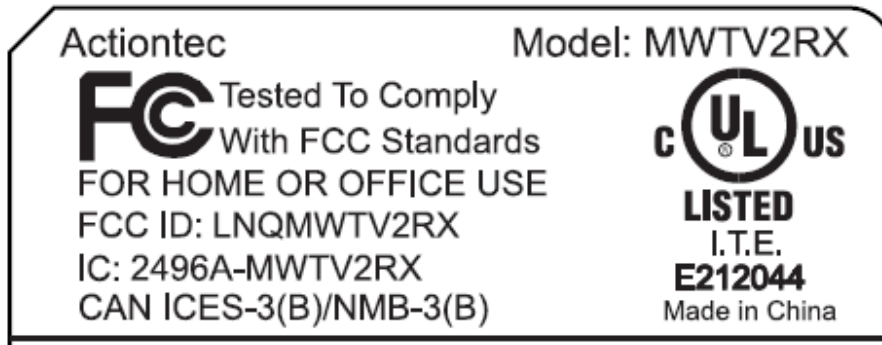

EXHIBIT A - FCC ID LABELING AND LOCATION

FCC ID Label

Proposed FCC ID Location

The label shown shall be permanently affixed at a conspicuous location on the device and be readily visible to the user at the time purchase (Labeling requirements per 2.925)