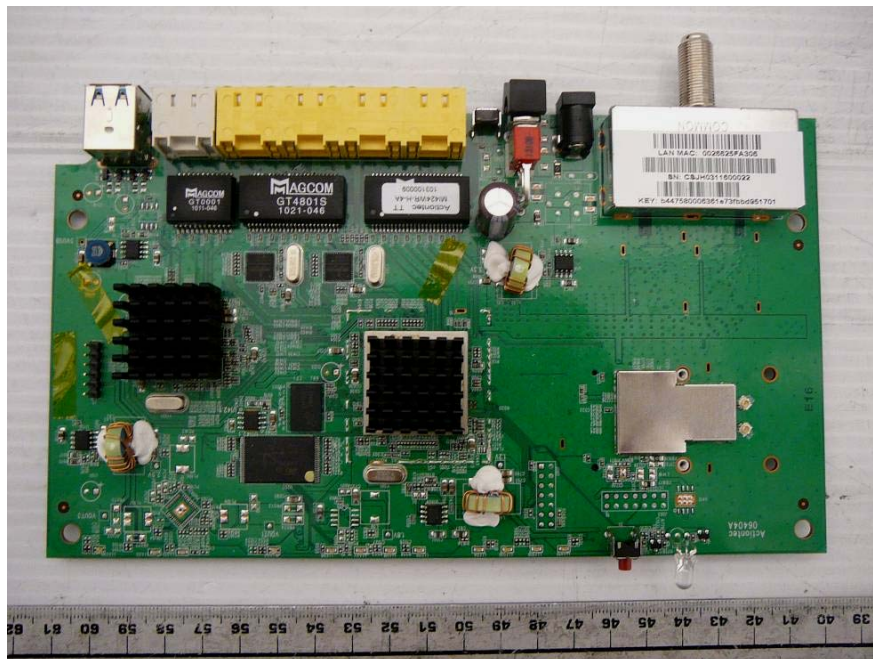

15.7 EUT –Cover off View

15.8 Main Board Top View (with Shielding)

15.9 Main Board Top View (without Shielding)

15.10 Main Board Bottom View

15.11 RF Potion near View

******* END OF REPORT *******