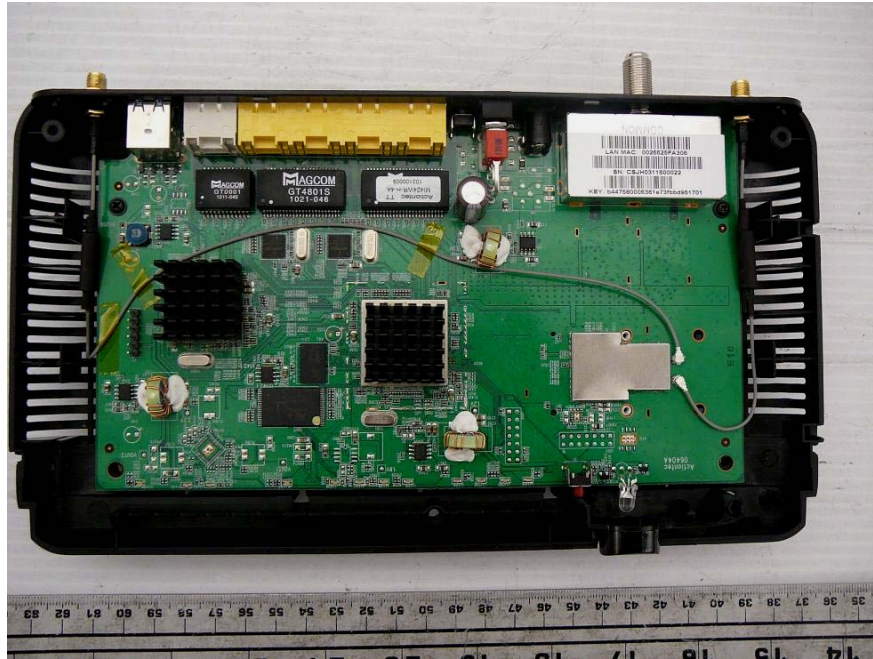

15.7 EUT –Cover off View

15.8 Main Board Top View (with Shielding)

15.9 Main Board Top View (without Shielding)

15.10 Main Board Bottom View

15.11 RF Potion near View

******* END OF REPORT *******