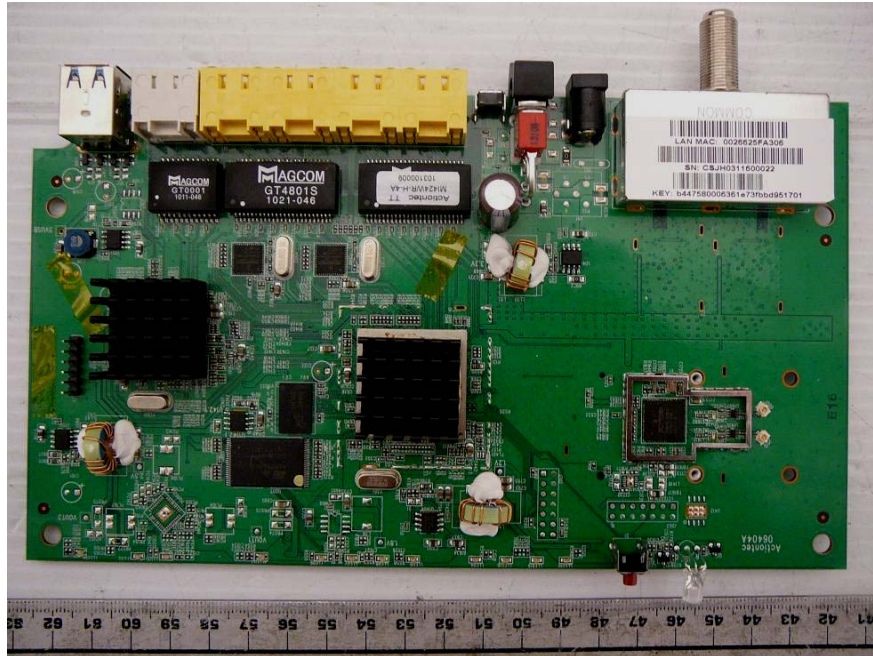

15.7 EUT –Cover off View

15.8 Main Board Top View (with Shielding)

15.9 Main Board Top View (without Shielding)

15.10 Main Board Bottom View

15.11 RF Potion near View

******* END OF REPORT *******