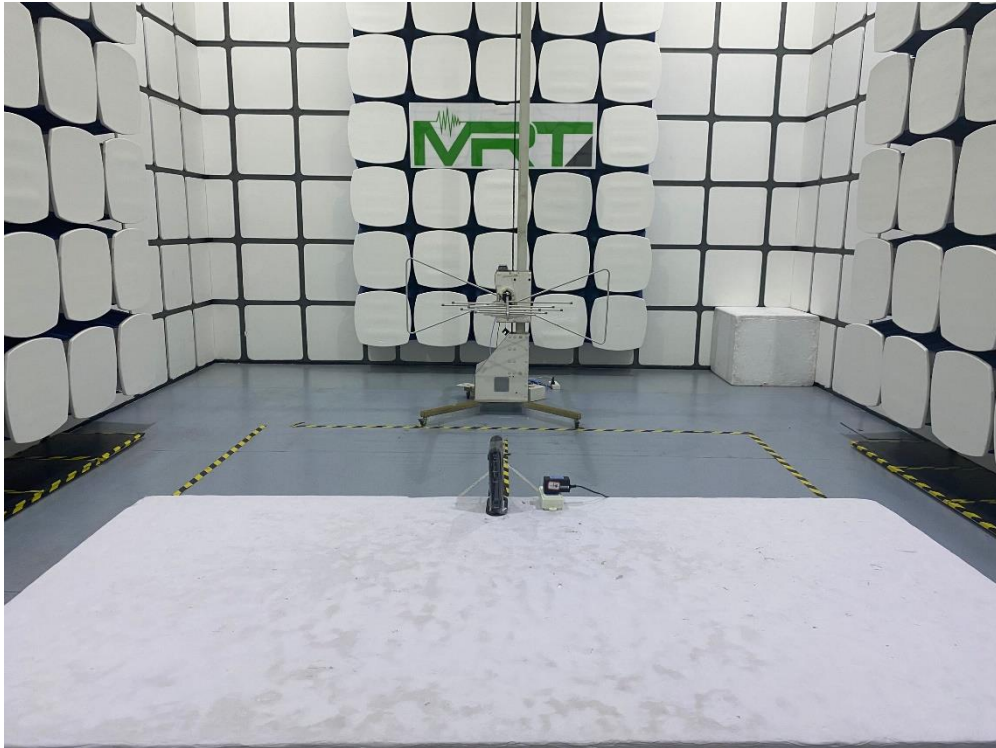

Test Setup Photo

Description: Front View of Conducted Emission Test Setup for Power Port

Description: Back View of Conducted Emission Test Setup for Power Port

Description: Radiated Spurious Emission Test Setup for Below 1GHz

Description: Radiated Spurious Emission Test Setup for Above 1GHz

Description: Conducted Test Setup