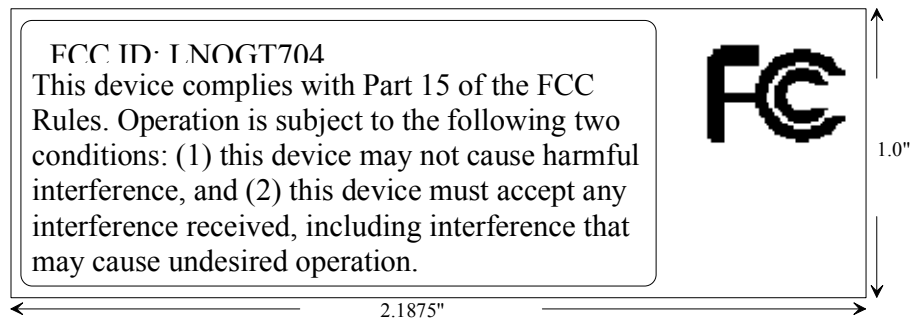

EXHIBIT A - FCC ID LABEL INFORMATION

Proposed FCC ID Label

Specifications: Text is black or white in color and is left justified. Labels are silk-screened and shall be “permanently affixed” at a conspicuous location on the EUT.

Proposed Label Location on EUT

Bottom Side of EUT/FCC ID Label