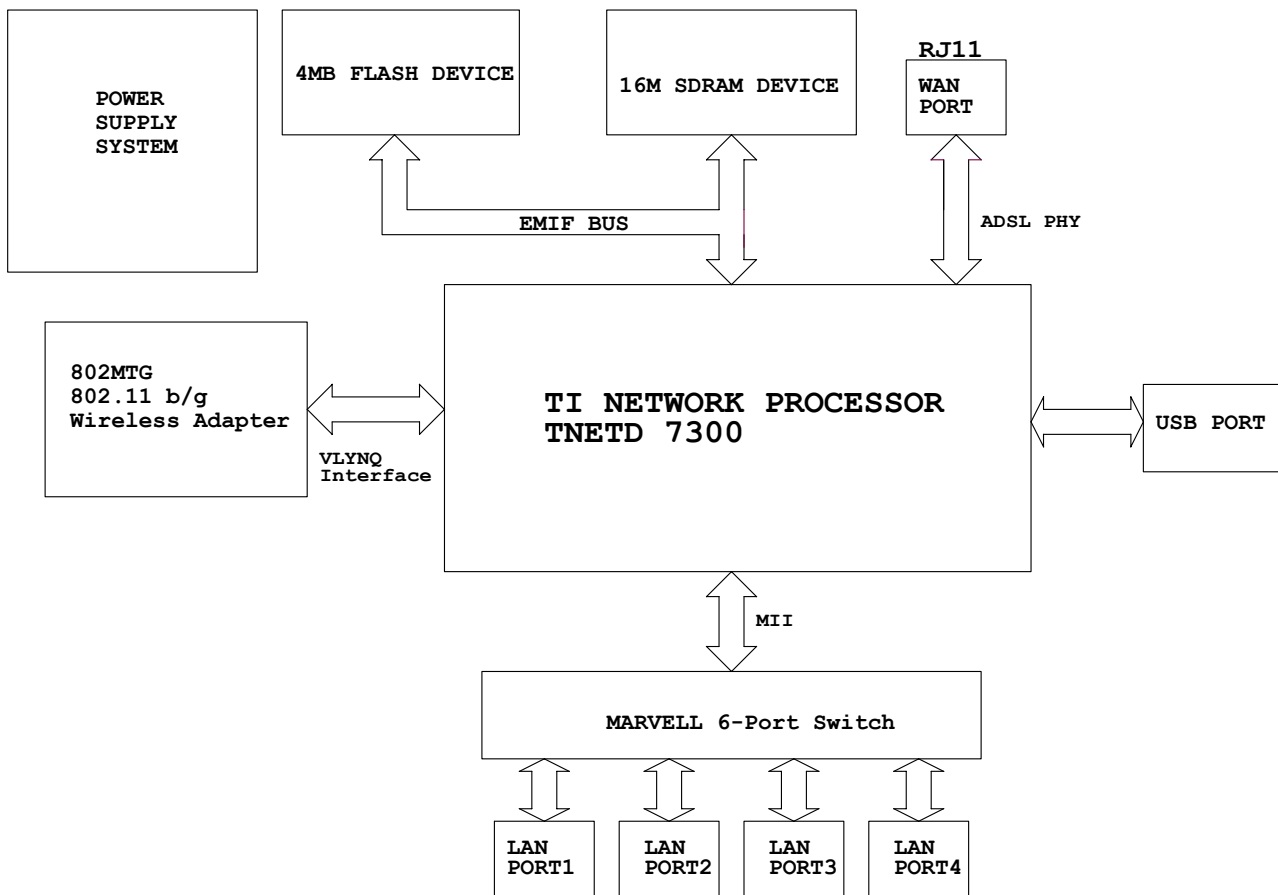

GT704-WG DIAGRAM

	ACTIONTEC ELECTRONICS, INC 760 N. MARY AVE SUNNYVALE, CA94086 http://www.actiontec.com			
	DIAGRAM	Size: A3 CAGE Code: DW-07/24/2001	DWG NO:	Rev:
Modified: Tuesday, December 09, 2003	Scale:	Sheet:	of:	Rev: