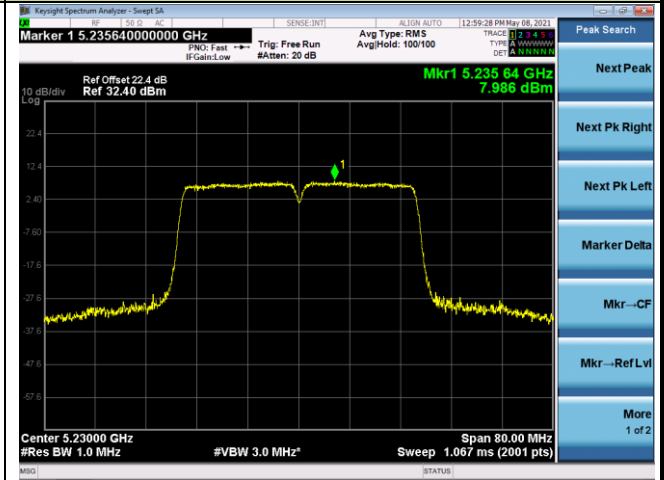

802.11ac-VHT20 Power Spectral Density - Ant 3

Channel 36 (5180MHz)

Channel 44 (5220MHz)

Channel 48 (5240MHz)

Channel 52 (5260MHz)

Channel 60 (5300MHz)

Channel 64 (5320MHz)

802.11ac-VHT40 Power Spectral Density - Ant 3

Channel 38 (5190MHz)

Channel 46 (5230MHz)

Channel 54 (5270MHz)

Channel 62 (5310MHz)

Channel 102 (5510MHz)

Channel 110 (5550MHz)

802.11ac-VHT80 Power Spectral Density - Ant 3

Channel 42 (5210MHz)