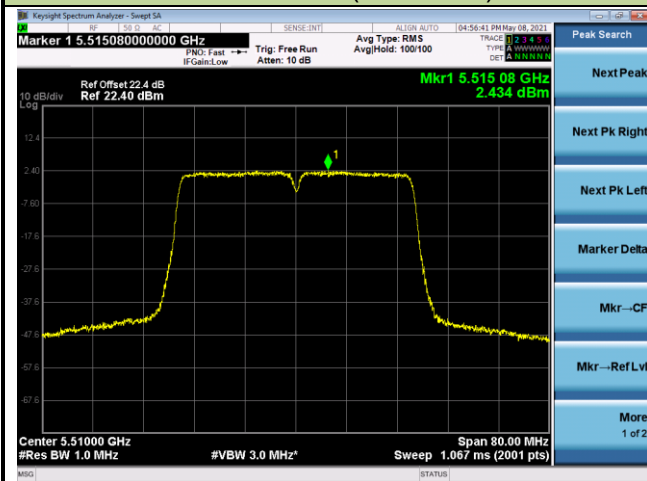

Channel 38 (5190MHz)

Channel 46 (5230MHz)

Channel 54 (5270MHz)

Channel 62 (5310MHz)

Channel 102 (5510MHz)

Channel 110 (5550MHz)

802.11ac-VHT80 Power Spectral Density - Ant 3

Channel 42 (5210MHz)