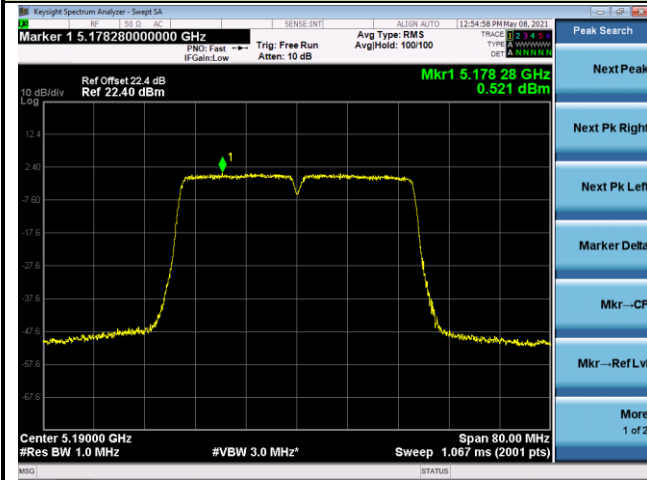

802.11ac-VHT40 Power Spectral Density - Ant 3

Channel 38 (5190MHz)