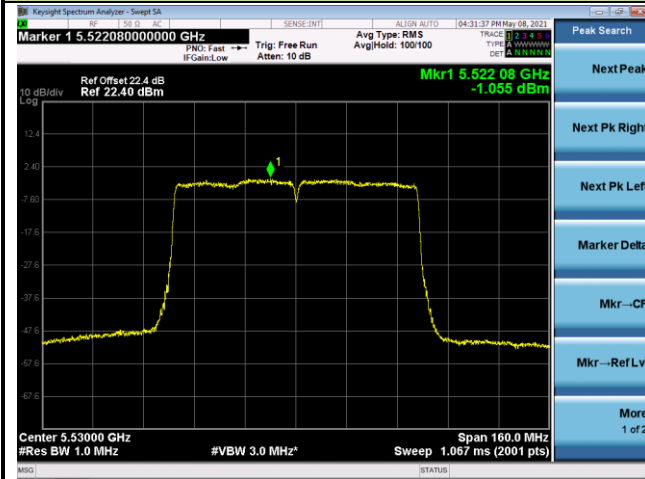

Channel 38 (5190MHz)

Channel 46 (5230MHz)

Channel 54 (5270MHz)

Channel 62 (5310MHz)

Channel 102 (5510MHz)

Channel 110 (5550MHz)

802.11ac-VHT80 Power Spectral Density - Ant 3

Channel 42 (5210MHz)

Channel 58 (5290MHz)

Channel 106 (5530MHz)

Channel 122 (5610MHz)

Channel 138 (5690MHz)

Channel 155 (5775MHz)

802.11ac-VHT160 Power Spectral Density - Ant 3

Channel 50 (5250MHz)

Channel 114 (5570MHz)