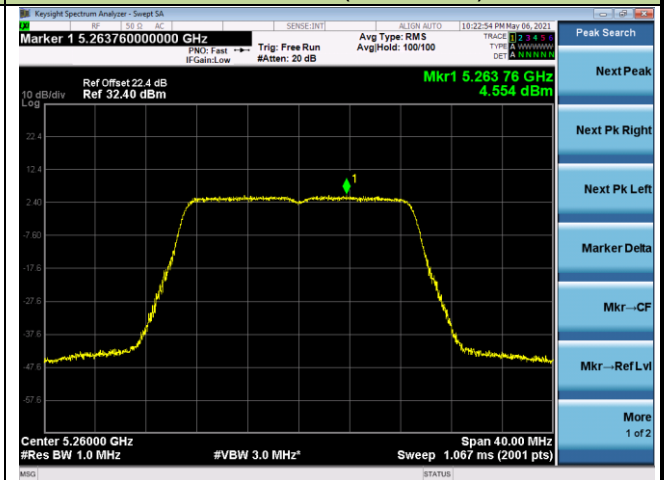

802.11ac-VHT20 Power Spectral Density - Ant 3

Channel 36 (5180MHz)

Channel 44 (5220MHz)

Channel 48 (5240MHz)

Channel 52 (5260MHz)

Channel 60 (5300MHz)

Channel 64 (5320MHz)

802.11ac-VHT40 Power Spectral Density - Ant 3