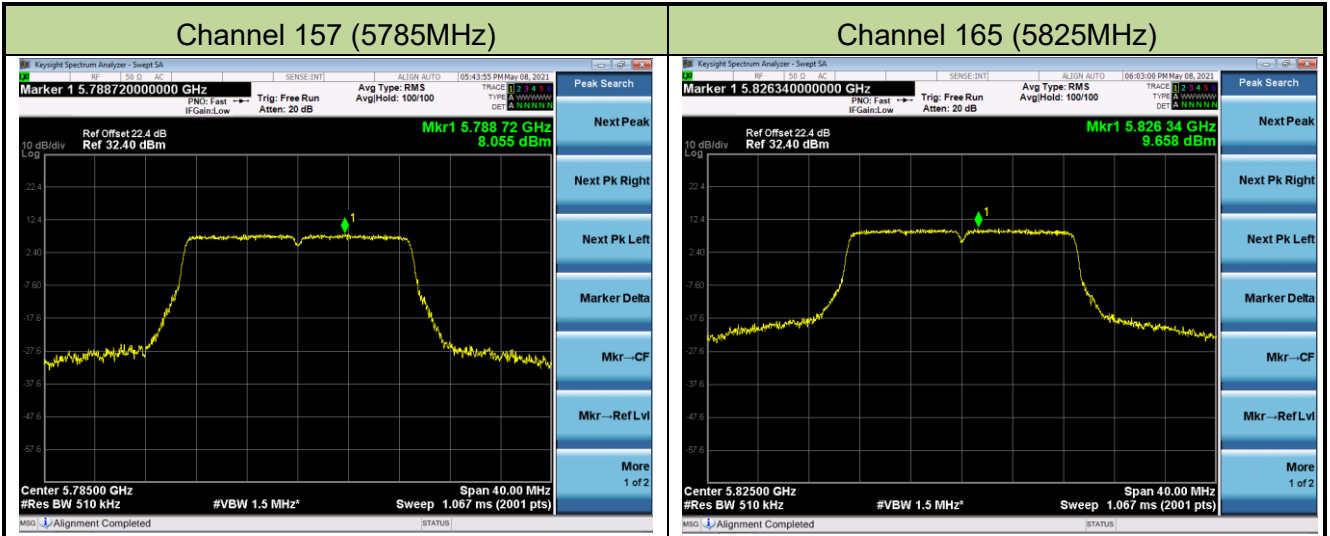

802.11ac-VHT20 Power Spectral Density - Ant 3

Channel 36 (5180MHz)

Channel 44 (5220MHz)

Channel 48 (5240MHz)

Channel 52 (5260MHz)

Channel 60 (5300MHz)

Channel 64 (5320MHz)

802.11ac-VHT40 Power Spectral Density - Ant 3

Channel 38 (5190MHz)

Channel 46 (5230MHz)

Channel 54 (5270MHz)

Channel 62 (5310MHz)

Channel 102 (5510MHz)

Channel 110 (5550MHz)

802.11ac-VHT80 Power Spectral Density - Ant 3

Channel 42 (5210MHz)