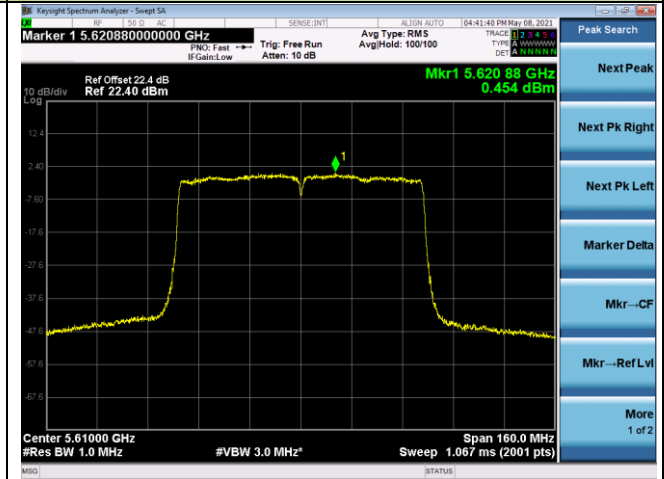

Channel 38 (5190MHz)

Channel 46 (5230MHz)

Channel 54 (5270MHz)

Channel 62 (5310MHz)

Channel 102 (5510MHz)

Channel 110 (5550MHz)

802.11ac-VHT80 Power Spectral Density - Ant 3

Channel 42 (5210MHz)

Channel 58 (5290MHz)

Channel 106 (5530MHz)

Channel 122 (5610MHz)

Channel 138 (5690MHz)

Channel 155 (5775MHz)

802.11ac-VHT160 Power Spectral Density - Ant 3

Channel 50 (5250MHz)

Channel 114 (5570MHz)