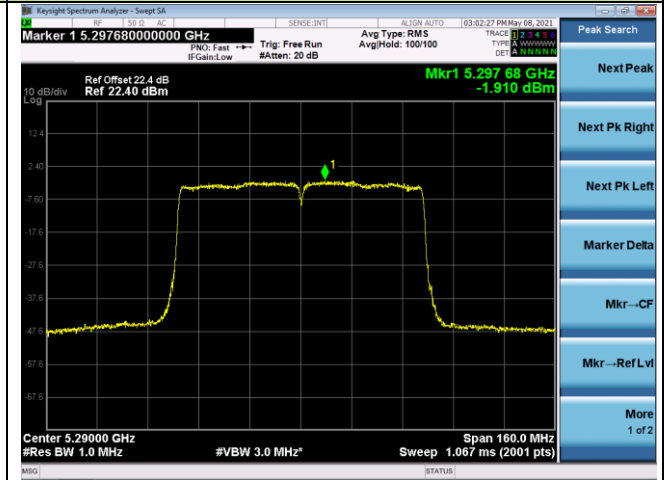

Channel 38 (5190MHz)

Channel 46 (5230MHz)

Channel 54 (5270MHz)

Channel 62 (5310MHz)

Channel 102 (5510MHz)

Channel 110 (5550MHz)

802.11ac-VHT80 Power Spectral Density - Ant 3

Channel 42 (5210MHz)

Channel 58 (5290MHz)

Channel 106 (5530MHz)

Channel 122 (5610MHz)

Channel 138 (5690MHz)

Channel 155 (5775MHz)

802.11ac-VHT160 Power Spectral Density - Ant 3

Channel 50 (5250MHz)

Channel 114 (5570MHz)