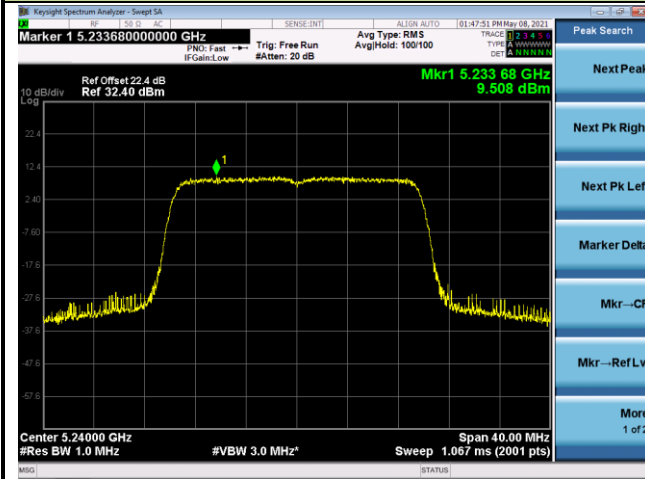

802.11ax-HE20 Power Spectral Density - Ant 3

Channel 36 (5180MHz)

Channel 44 (5220MHz)

Channel 48 (5240MHz)

Channel 52 (5260MHz)

Channel 60 (5300MHz)

Channel 64 (5320MHz)

802.11ax-HE40 Power Spectral Density - Ant 3