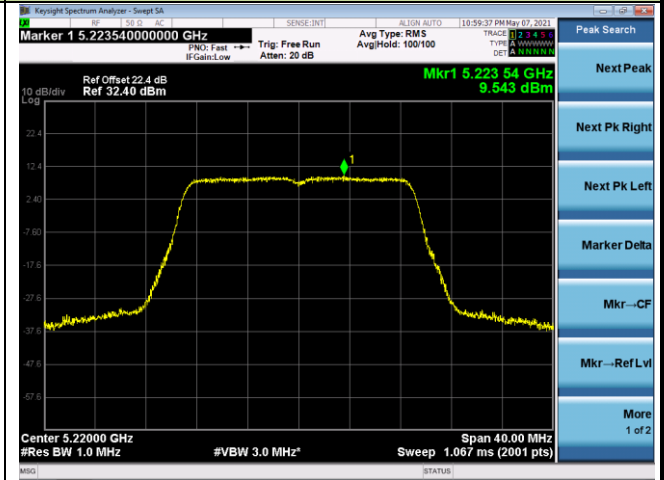

802.11ac-VHT20 Power Spectral Density - Ant 3

Channel 36 (5180MHz)

Channel 44 (5220MHz)

Channel 48 (5240MHz)

Channel 52 (5260MHz)

Channel 60 (5300MHz)

Channel 64 (5320MHz)

802.11ac-VHT40 Power Spectral Density - Ant 3

Channel 38 (5190MHz)

Channel 46 (5230MHz)

Channel 54 (5270MHz)

Channel 62 (5310MHz)

Channel 102 (5510MHz)

Channel 110 (5550MHz)

802.11ac-VHT80 Power Spectral Density - Ant 3

Channel 42 (5210MHz)