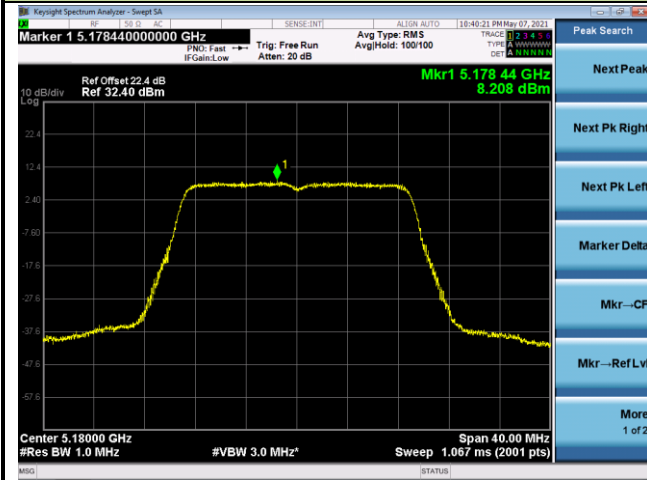

802.11ac-VHT20 Power Spectral Density - Ant 3

Channel 36 (5180MHz)

Channel 44 (5220MHz)

Channel 48 (5240MHz)

Channel 52 (5260MHz)

Channel 60 (5300MHz)

Channel 64 (5320MHz)

802.11ac-VHT40 Power Spectral Density - Ant 3

Channel 38 (5190MHz)

Channel 46 (5230MHz)

Channel 54 (5270MHz)

Channel 62 (5310MHz)

Channel 102 (5510MHz)

Channel 110 (5550MHz)

802.11ac-VHT80 Power Spectral Density - Ant 3

Channel 42 (5210MHz)