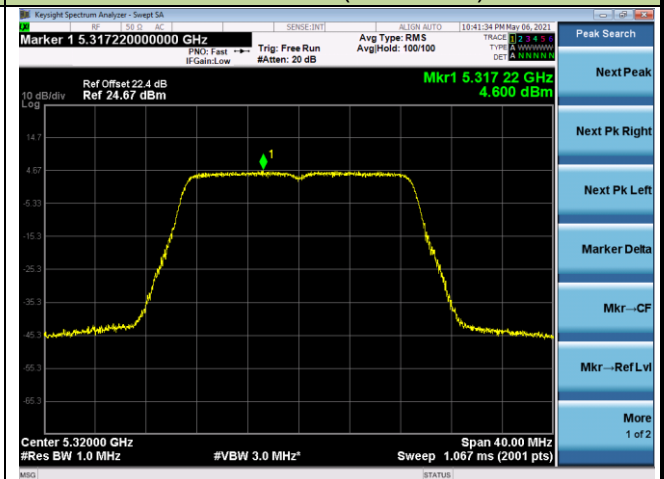

802.11ac-VHT20 Power Spectral Density - Ant 3

Channel 36 (5180MHz)

Channel 44 (5220MHz)

Channel 48 (5240MHz)

Channel 52 (5260MHz)

Channel 60 (5300MHz)

Channel 64 (5320MHz)

802.11ac-VHT40 Power Spectral Density - Ant 3