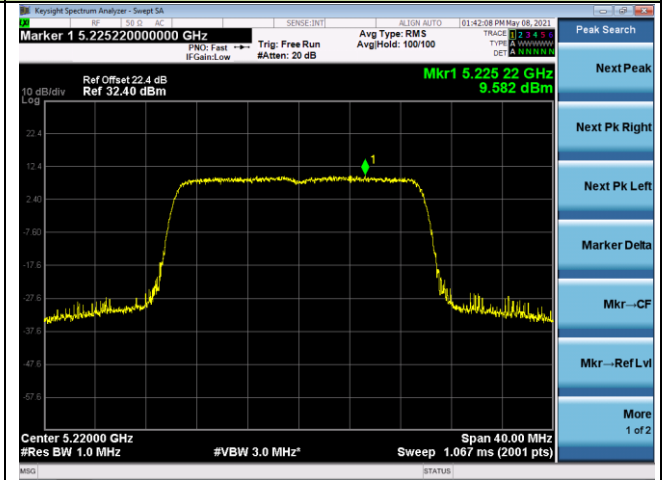

Channel 58 (5290MHz)

Channel 106 (5530MHz)

Channel 122 (5610MHz)

Channel 138 (5690MHz)

Channel 155 (5775MHz)

802.11ac-VHT160 Power Spectral Density - Ant 3

Channel 50 (5250MHz)

Channel 114 (5570MHz)

802.11ax-HE20 Power Spectral Density - Ant 3

Channel 36 (5180MHz)

Channel 44 (5220MHz)

Channel 48 (5240MHz)

Channel 52 (5260MHz)

Channel 60 (5300MHz)

Channel 64 (5320MHz)

802.11ax-HE40 Power Spectral Density - Ant 3