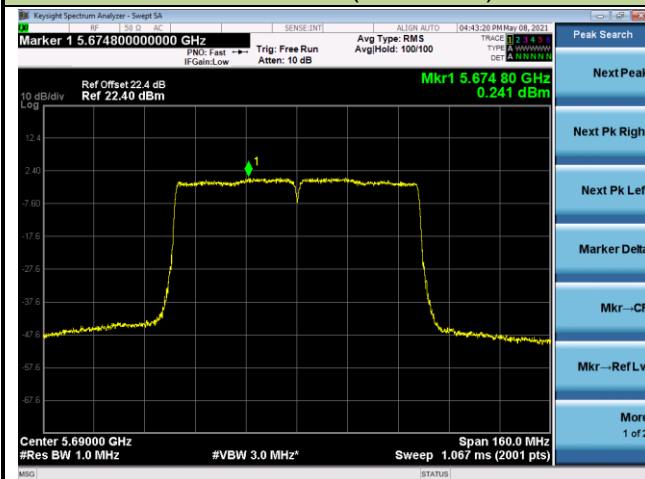

Channel 58 (5290MHz)

Channel 106 (5530MHz)

Channel 122 (5610MHz)

Channel 138 (5690MHz)

Channel 155 (5775MHz)

802.11ac-VHT160 Power Spectral Density - Ant 3

Channel 50 (5250MHz)

Channel 114 (5570MHz)

802.11ax-HE20 Power Spectral Density - Ant 3

Channel 36 (5180MHz)

Channel 44 (5220MHz)

Channel 48 (5240MHz)

Channel 52 (5260MHz)

Channel 60 (5300MHz)

Channel 64 (5320MHz)

802.11ax-HE40 Power Spectral Density - Ant 3