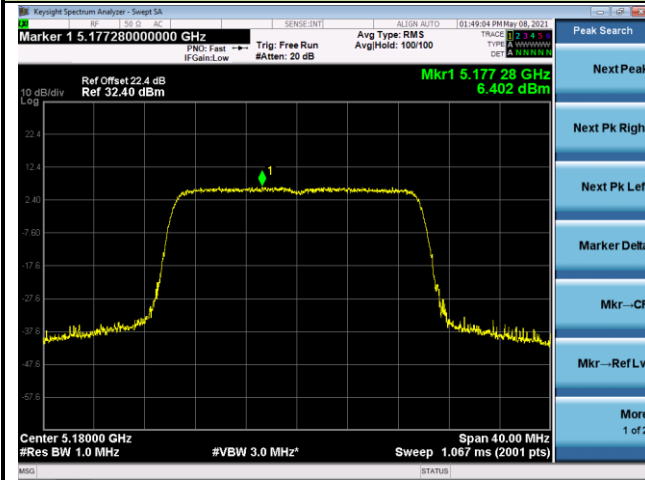

Channel 58 (5290MHz)

Channel 106 (5530MHz)

Channel 122 (5610MHz)

Channel 138 (5690MHz)

Channel 155 (5775MHz)

802.11ac-VHT160 Power Spectral Density - Ant 3

Channel 50 (5250MHz)

Channel 114 (5570MHz)

802.11ax-HE20 Power Spectral Density - Ant 3

Channel 36 (5180MHz)

Channel 44 (5220MHz)

Channel 48 (5240MHz)

Channel 52 (5260MHz)

Channel 60 (5300MHz)

Channel 64 (5320MHz)

802.11ax-HE40 Power Spectral Density - Ant 3