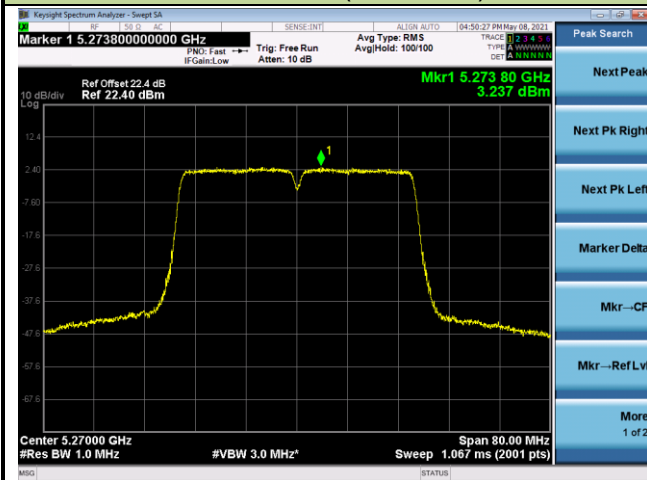

802.11ac-VHT20 Power Spectral Density - Ant 3

Channel 36 (5180MHz)

Channel 44 (5220MHz)

Channel 48 (5240MHz)

Channel 52 (5260MHz)

Channel 60 (5300MHz)

Channel 64 (5320MHz)

802.11ac-VHT40 Power Spectral Density - Ant 3

Channel 38 (5190MHz)

Channel 46 (5230MHz)

Channel 54 (5270MHz)

Channel 62 (5310MHz)

Channel 102 (5510MHz)

Channel 110 (5550MHz)

802.11ac-VHT80 Power Spectral Density - Ant 3

Channel 42 (5210MHz)