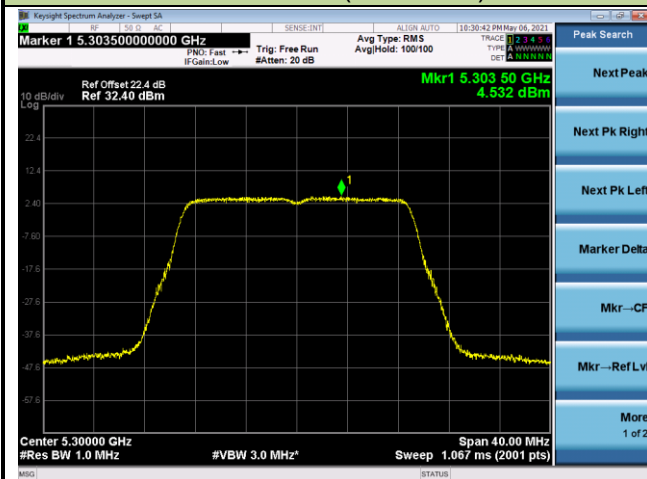

802.11ac-VHT20 Power Spectral Density - Ant 3

Channel 36 (5180MHz)

Channel 44 (5220MHz)

Channel 48 (5240MHz)

Channel 52 (5260MHz)

Channel 60 (5300MHz)

Channel 64 (5320MHz)

802.11ac-VHT40 Power Spectral Density - Ant 3

Channel 38 (5190MHz)

Channel 46 (5230MHz)

Channel 54 (5270MHz)

Channel 62 (5310MHz)

Channel 102 (5510MHz)

Channel 110 (5550MHz)

802.11ac-VHT80 Power Spectral Density - Ant 3

Channel 42 (5210MHz)