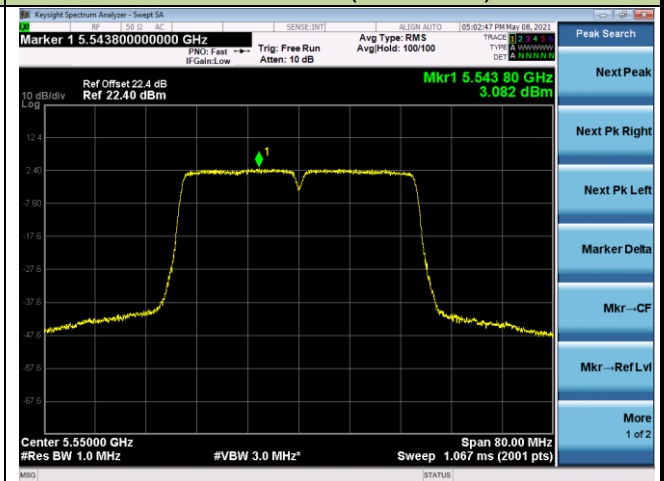

Channel 38 (5190MHz)

Channel 46 (5230MHz)

Channel 54 (5270MHz)

Channel 62 (5310MHz)

Channel 102 (5510MHz)

Channel 110 (5550MHz)

802.11ac-VHT80 Power Spectral Density - Ant 3

Channel 42 (5210MHz)