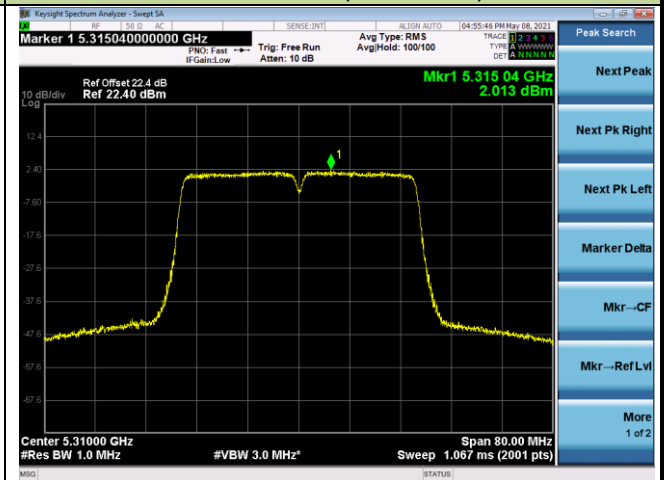

Channel 38 (5190MHz)

Channel 46 (5230MHz)

Channel 54 (5270MHz)

Channel 62 (5310MHz)

Channel 102 (5510MHz)

Channel 110 (5550MHz)

802.11ac-VHT80 Power Spectral Density - Ant 3

Channel 42 (5210MHz)

Channel 58 (5290MHz)

Channel 106 (5530MHz)

Channel 122 (5610MHz)

Channel 138 (5690MHz)

Channel 155 (5775MHz)

802.11ac-VHT160 Power Spectral Density - Ant 3

Channel 50 (5250MHz)

Channel 114 (5570MHz)