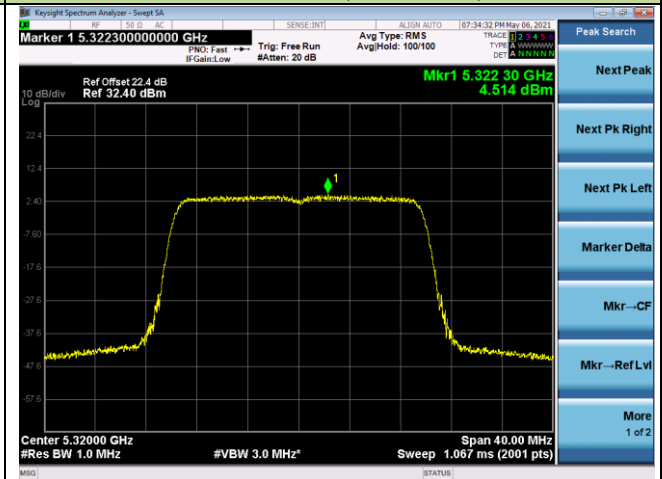

802.11ax-HE20 Power Spectral Density - Ant 3

Channel 36 (5180MHz)

Channel 44 (5220MHz)

Channel 48 (5240MHz)

Channel 52 (5260MHz)

Channel 60 (5300MHz)

Channel 64 (5320MHz)

802.11ax-HE40 Power Spectral Density - Ant 3