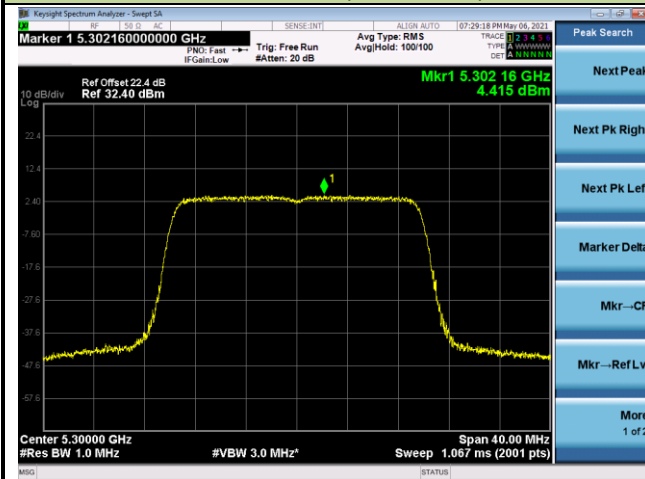

802.11ax-HE20 Power Spectral Density - Ant 3

Channel 36 (5180MHz)

Channel 44 (5220MHz)

Channel 48 (5240MHz)

Channel 52 (5260MHz)

Channel 60 (5300MHz)

Channel 64 (5320MHz)

802.11ax-HE40 Power Spectral Density - Ant 3