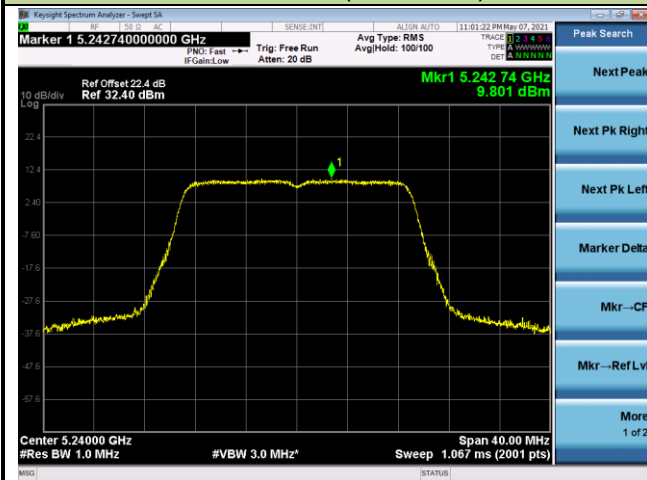

802.11ac-VHT20 Power Spectral Density - Ant 3

Channel 36 (5180MHz)

Channel 44 (5220MHz)

Channel 48 (5240MHz)

Channel 52 (5260MHz)

Channel 60 (5300MHz)

Channel 64 (5320MHz)

802.11ac-VHT40 Power Spectral Density - Ant 3

Channel 38 (5190MHz)

Channel 46 (5230MHz)

Channel 54 (5270MHz)

Channel 62 (5310MHz)

Channel 102 (5510MHz)

Channel 110 (5550MHz)

802.11ac-VHT80 Power Spectral Density - Ant 3

Channel 42 (5210MHz)