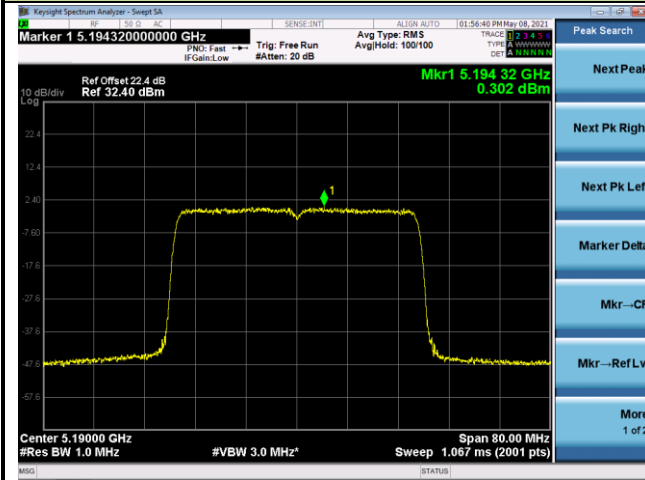

802.11ax-HE40 Power Spectral Density - Ant 3

Channel 38 (5190MHz)