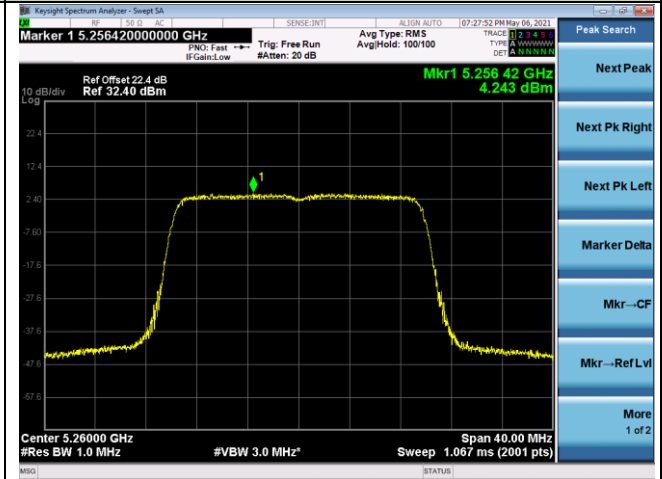

802.11ax-HE20 Power Spectral Density - Ant 3

Channel 36 (5180MHz)

Channel 44 (5220MHz)

Channel 48 (5240MHz)

Channel 52 (5260MHz)

Channel 60 (5300MHz)

Channel 64 (5320MHz)

802.11ax-HE40 Power Spectral Density - Ant 3