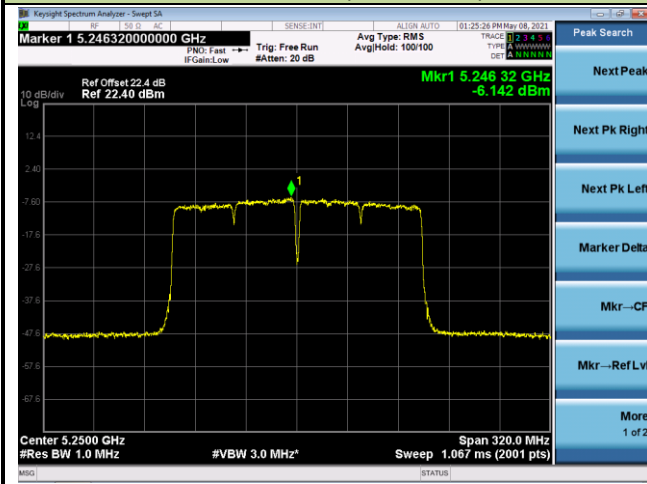

Channel 58 (5290MHz)

Channel 106 (5530MHz)

Channel 122 (5610MHz)

Channel 138 (5690MHz)

Channel 155 (5775MHz)

802.11ac-VHT160 Power Spectral Density - Ant 3

Channel 50 (5250MHz)

Channel 114 (5570MHz)