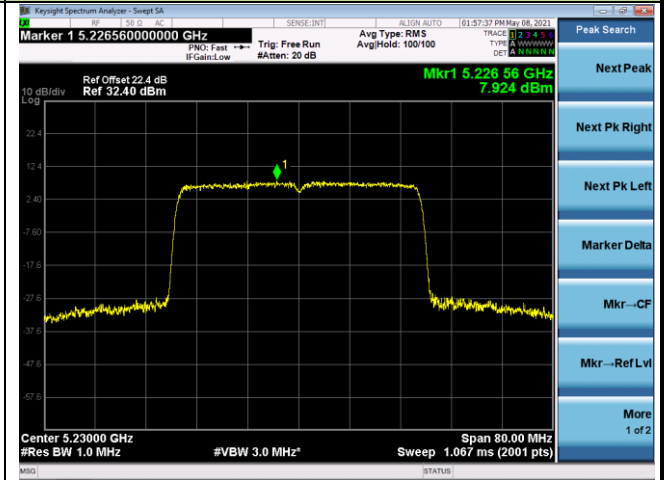

Channel 46(5230MHz)