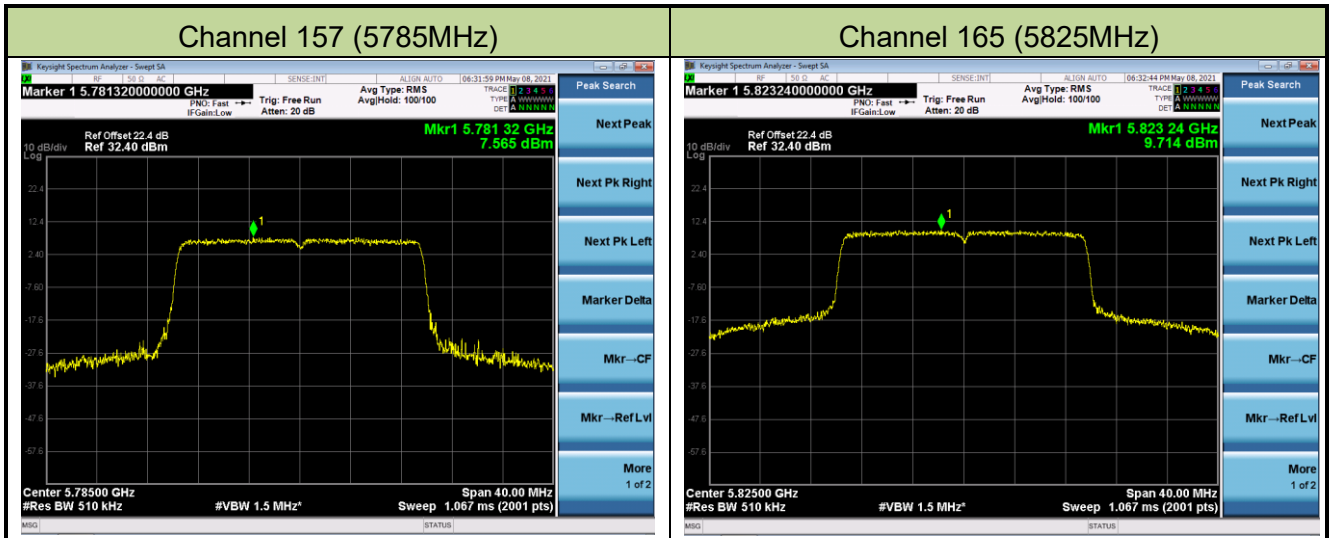

802.11ax-HE20 Power Spectral Density - Ant 3

Channel 36 (5180MHz)

Channel 44 (5220MHz)

Channel 48 (5240MHz)

Channel 52 (5260MHz)

Channel 60 (5300MHz)

Channel 64 (5320MHz)

802.11ax-HE40 Power Spectral Density - Ant 3