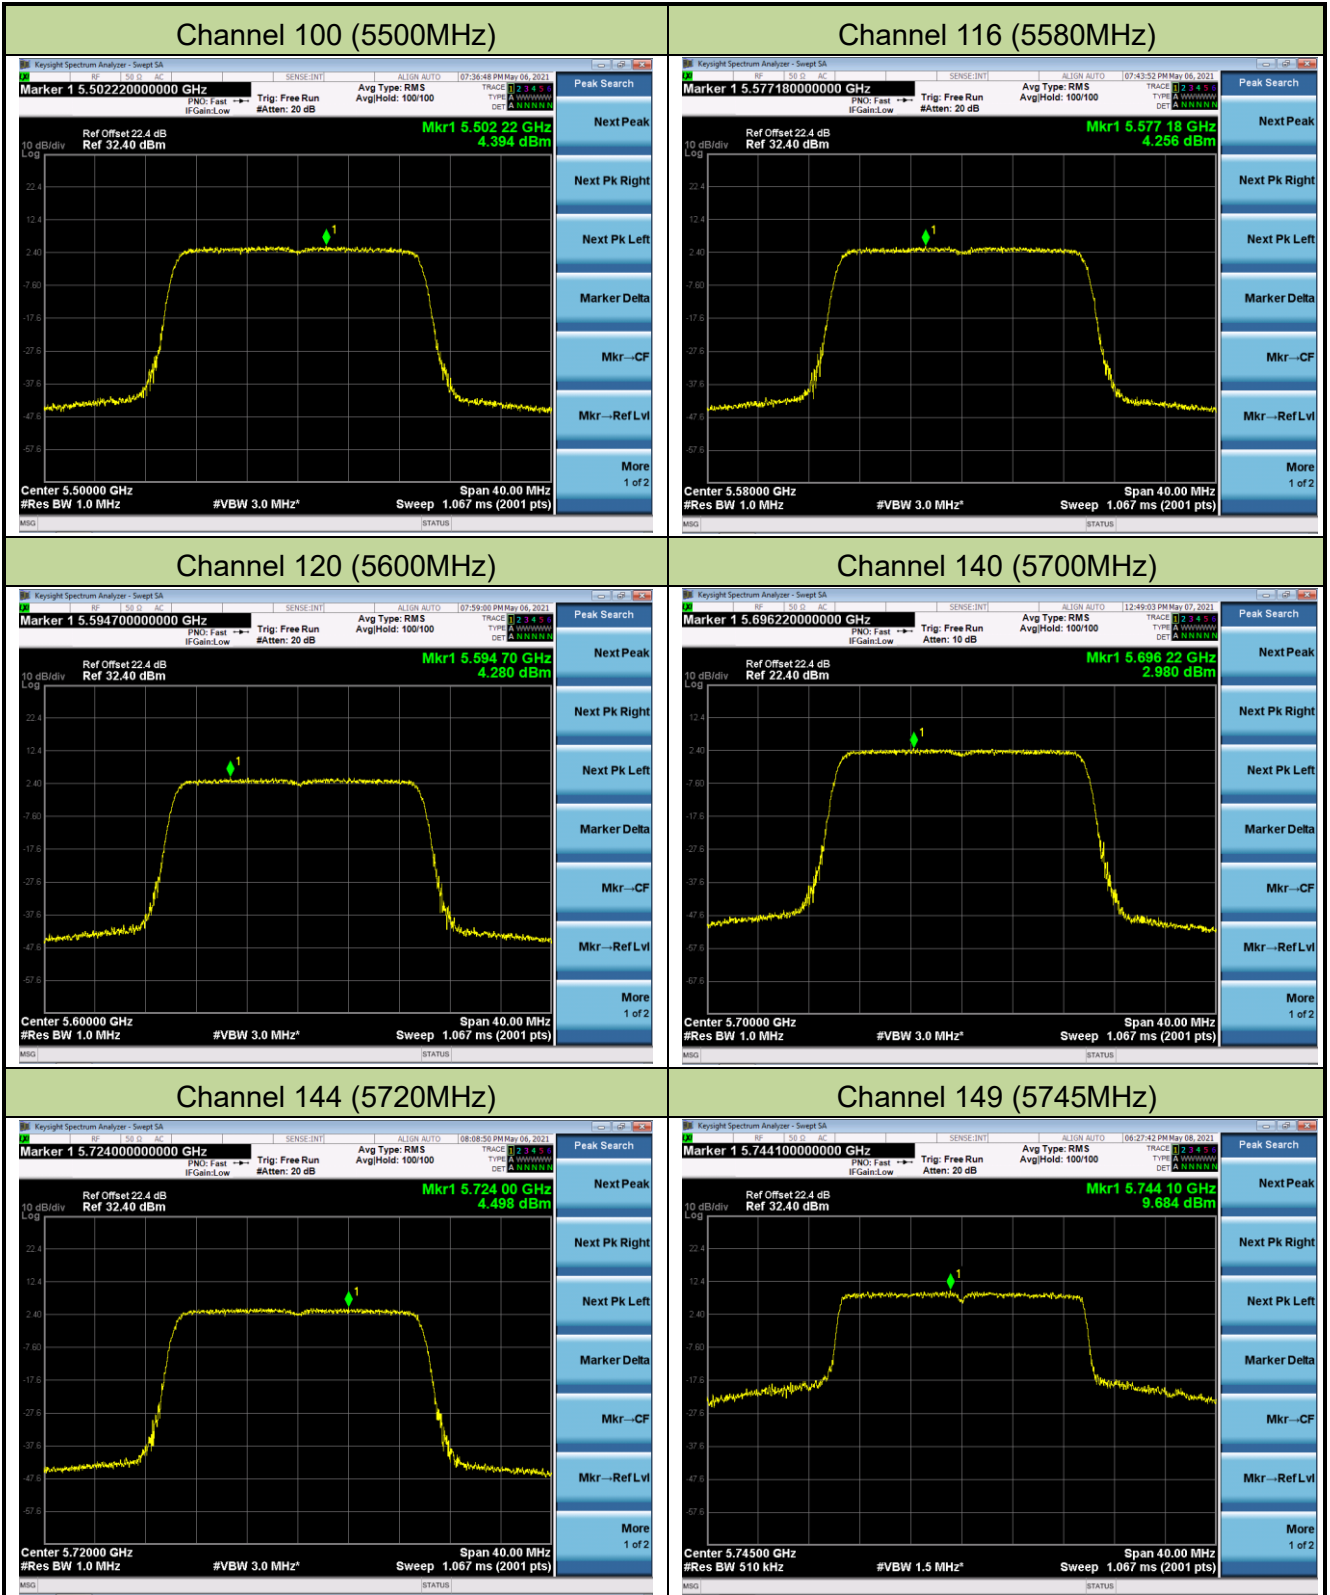

802.11ac-VHT20 Power Spectral Density - Ant 3

Channel 36 (5180MHz)

Channel 44 (5220MHz)

Channel 48 (5240MHz)

Channel 52 (5260MHz)

Channel 60 (5300MHz)

Channel 64 (5320MHz)

802.11ac-VHT40 Power Spectral Density - Ant 3

Channel 58 (5290MHz)

Channel 106 (5530MHz)

Channel 122 (5610MHz)

Channel 138 (5690MHz)

Channel 155 (5775MHz)

802.11ac-VHT160 Power Spectral Density - Ant 3

Channel 50 (5250MHz)

Channel 114 (5570MHz)

802.11ax-HE20 Power Spectral Density - Ant 3

Channel 36 (5180MHz)

Channel 44 (5220MHz)

Channel 48 (5240MHz)

Channel 52 (5260MHz)

Channel 60 (5300MHz)

Channel 64 (5320MHz)

802.11ax-HE40 Power Spectral Density - Ant 3

Channel 38 (5190MHz)

Channel 46(5230MHz)

Channel 54 (5270MHz)

Channel 62 (5310MHz)

Channel 102 (5510MHz)

Channel 110 (5550MHz)