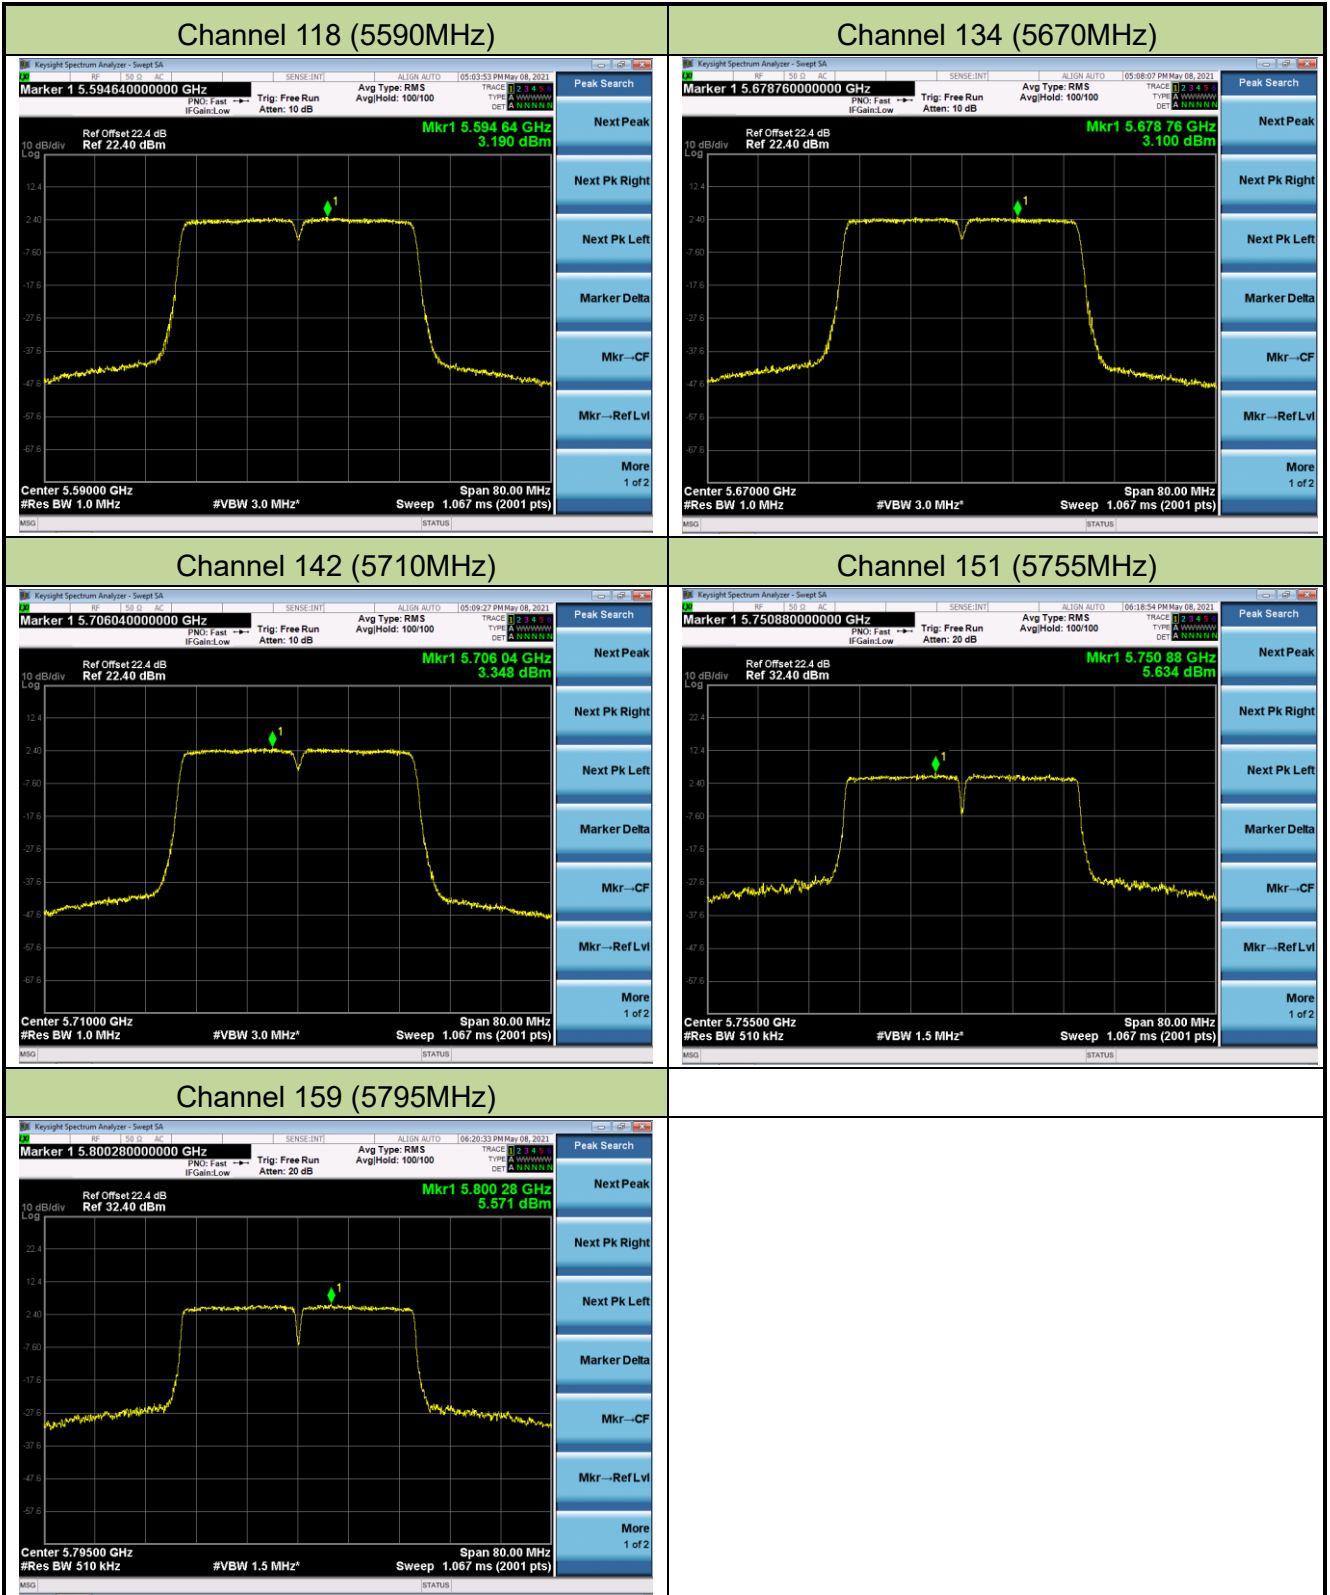

802.11ac-VHT20 Power Spectral Density - Ant 3

Channel 36 (5180MHz)

Channel 44 (5220MHz)

Channel 48 (5240MHz)

Channel 52 (5260MHz)

Channel 60 (5300MHz)

Channel 64 (5320MHz)

802.11ac-VHT40 Power Spectral Density - Ant 3

Channel 38 (5190MHz)

Channel 46 (5230MHz)

Channel 54 (5270MHz)

Channel 62 (5310MHz)

Channel 102 (5510MHz)

Channel 110 (5550MHz)

802.11ac-VHT80 Power Spectral Density - Ant 3

Channel 42 (5210MHz)

Channel 58 (5290MHz)

Channel 106 (5530MHz)

Channel 122 (5610MHz)

Channel 138 (5690MHz)

Channel 155 (5775MHz)

802.11ac-VHT160 Power Spectral Density - Ant 3

Channel 50 (5250MHz)

Channel 114 (5570MHz)

802.11ax-HE20 Power Spectral Density - Ant 3

Channel 36 (5180MHz)

Channel 44 (5220MHz)

Channel 48 (5240MHz)

Channel 52 (5260MHz)

Channel 60 (5300MHz)

Channel 64 (5320MHz)

802.11ax-HE40 Power Spectral Density - Ant 3