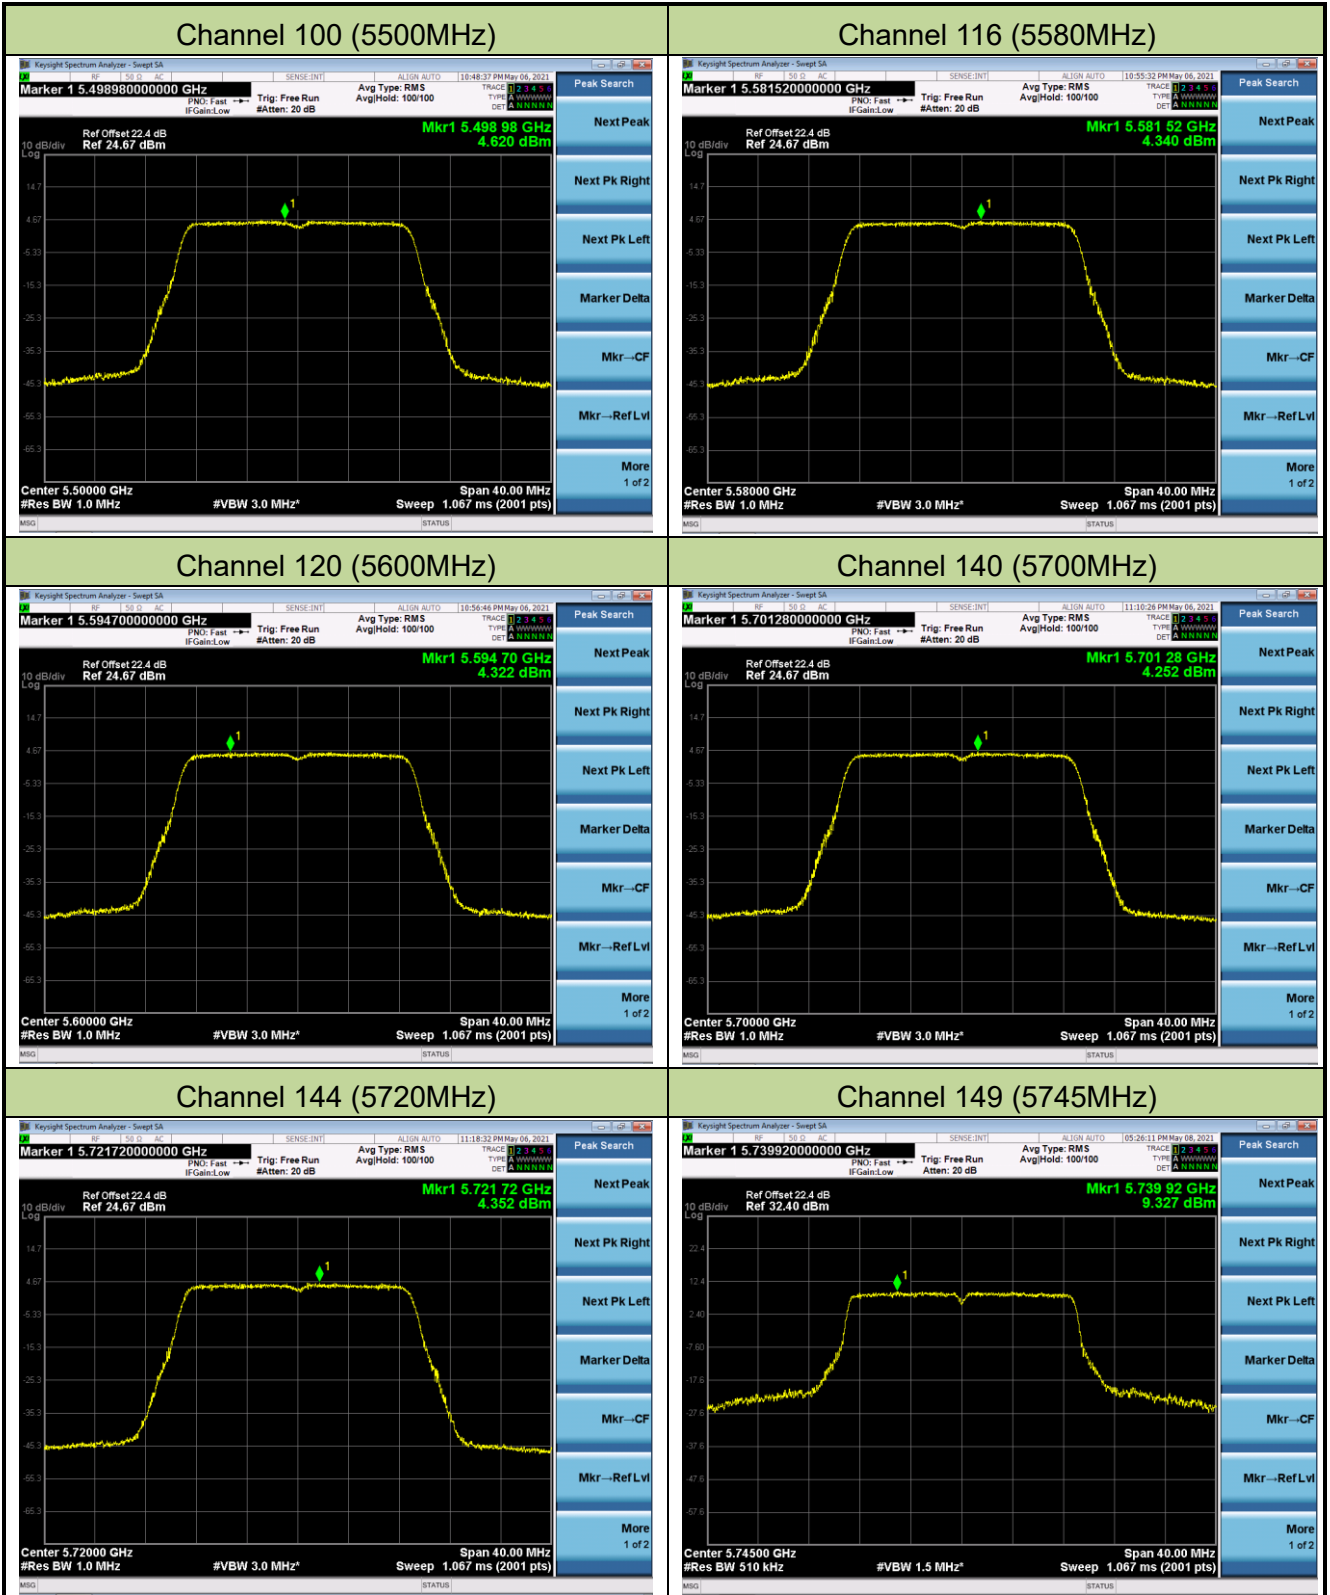

802.11ac-VHT20 Power Spectral Density - Ant 3

Channel 36 (5180MHz)

Channel 44 (5220MHz)

Channel 48 (5240MHz)

Channel 52 (5260MHz)

Channel 60 (5300MHz)

Channel 64 (5320MHz)

802.11ac-VHT40 Power Spectral Density - Ant 3

Channel 38 (5190MHz)

Channel 46 (5230MHz)

Channel 54 (5270MHz)

Channel 62 (5310MHz)

Channel 102 (5510MHz)

Channel 110 (5550MHz)

802.11ac-VHT80 Power Spectral Density - Ant 3

Channel 42 (5210MHz)

Channel 58 (5290MHz)

Channel 106 (5530MHz)

Channel 122 (5610MHz)

Channel 138 (5690MHz)

Channel 155 (5775MHz)

802.11ac-VHT160 Power Spectral Density - Ant 3

Channel 50 (5250MHz)

Channel 114 (5570MHz)

802.11ax-HE20 Power Spectral Density - Ant 3

Channel 36 (5180MHz)

Channel 44 (5220MHz)

Channel 48 (5240MHz)

Channel 52 (5260MHz)

Channel 60 (5300MHz)

Channel 64 (5320MHz)

802.11ax-HE40 Power Spectral Density - Ant 3