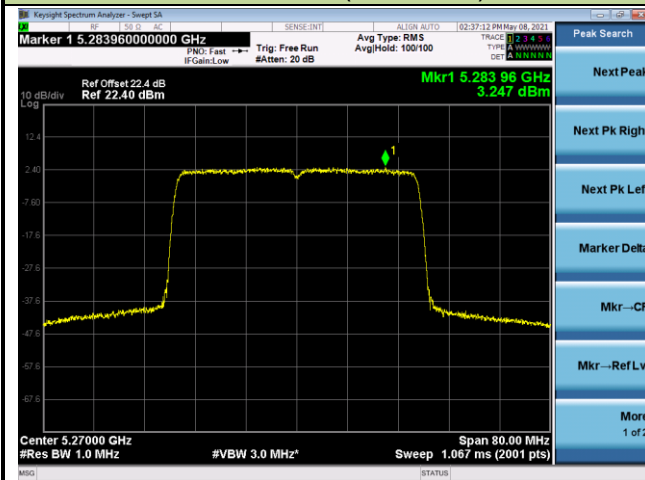

Channel 54 (5270MHz)