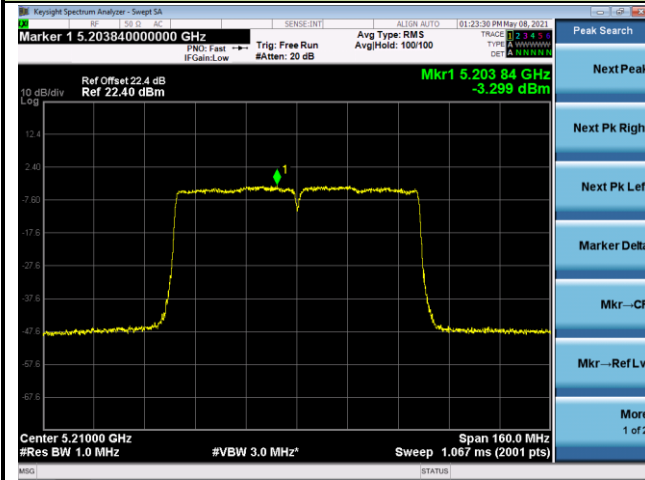

Channel 38 (5190MHz)

Channel 46 (5230MHz)

Channel 54 (5270MHz)

Channel 62 (5310MHz)

Channel 102 (5510MHz)

Channel 110 (5550MHz)

802.11ac-VHT80 Power Spectral Density - Ant 3

Channel 42 (5210MHz)