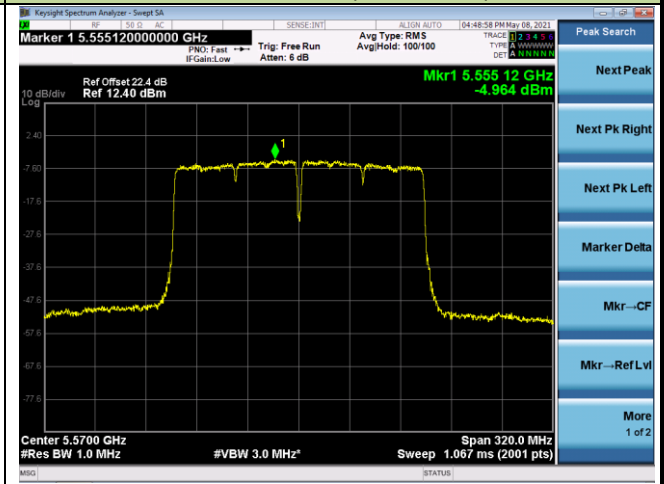

Channel 58 (5290MHz)

Channel 106 (5530MHz)

Channel 122 (5610MHz)

Channel 138 (5690MHz)

Channel 155 (5775MHz)

802.11ac-VHT160 Power Spectral Density - Ant 3

Channel 50 (5250MHz)

Channel 114 (5570MHz)