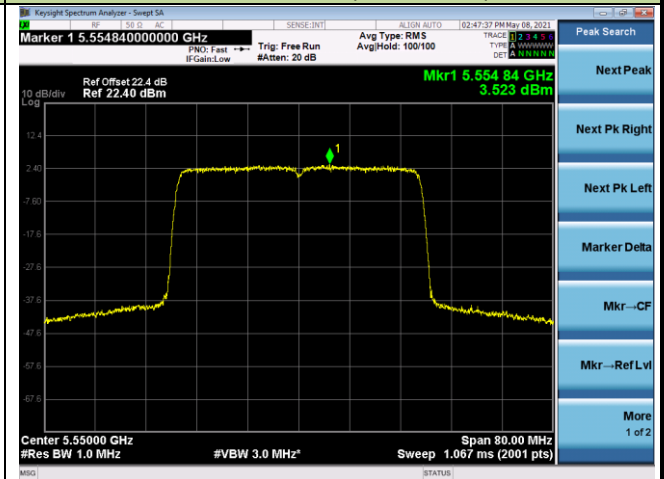

802.11ax-HE40 Power Spectral Density - Ant 2

Channel 38 (5190MHz)

Channel 46(5230MHz)

Channel 54 (5270MHz)

Channel 62 (5310MHz)

Channel 102 (5510MHz)

Channel 110 (5550MHz)

802.11ax-HE80 Power Spectral Density - Ant 2