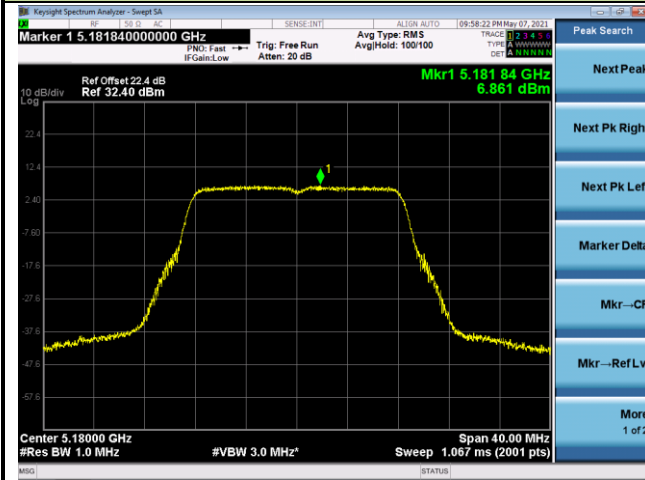

Channel 42 (5210MHz)

Channel 58 (5290MHz)

Channel 106 (5530MHz)

Channel 122 (5610MHz)

Channel 138 (5690MHz)

Channel 155 (5775MHz)

802.11ax-HE160 Power Spectral Density - Ant 2

Channel 50 (5250MHz)

Channel 114 (5570MHz)

802.11a Power Spectral Density - Ant 3

Channel 36 (5180MHz)

Channel 44 (5220MHz)

Channel 48 (5240MHz)

Channel 52 (5260MHz)

Channel 60 (5300MHz)

Channel 64 (5320MHz)