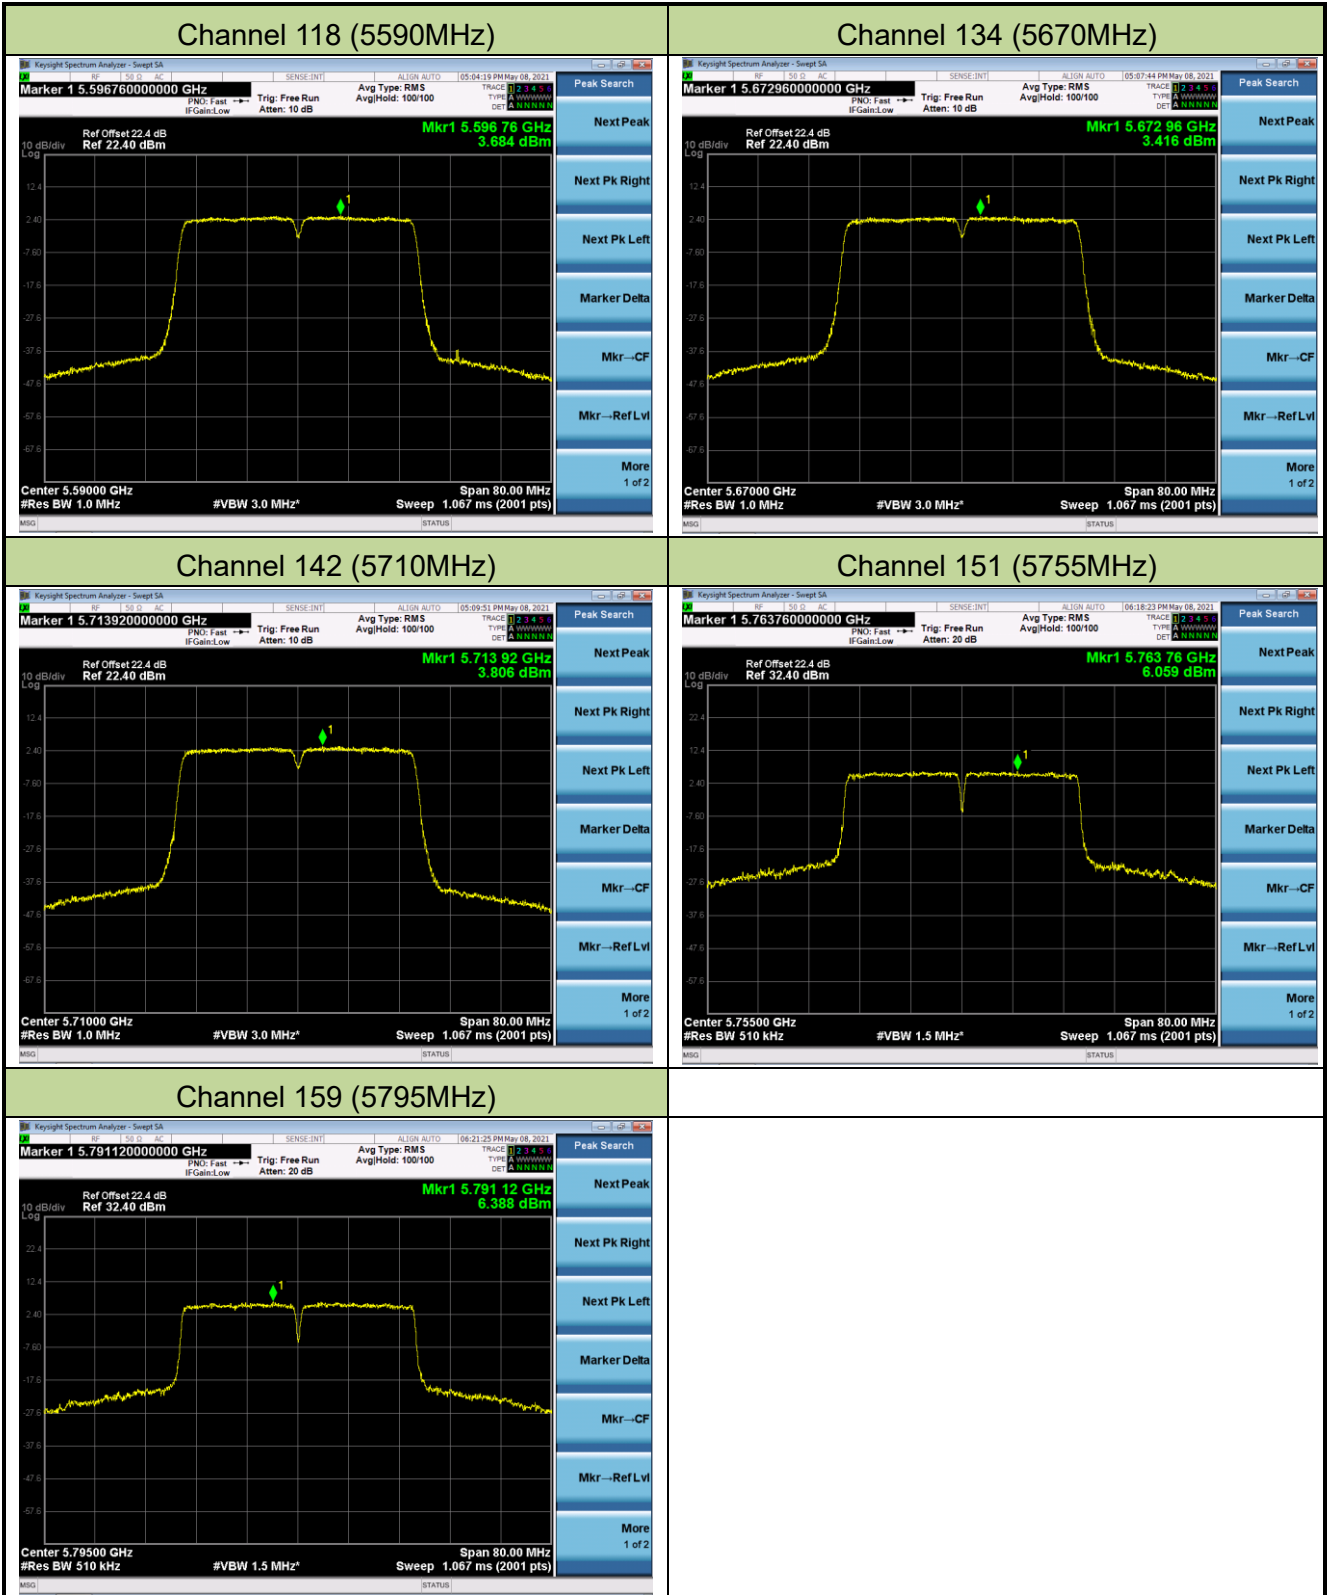

802.11ac-VHT40 Power Spectral Density - Ant 2

Channel 38 (5190MHz)

Channel 46 (5230MHz)

Channel 54 (5270MHz)

Channel 62 (5310MHz)

Channel 102 (5510MHz)

Channel 110 (5550MHz)

802.11ac-VHT80 Power Spectral Density - Ant 2

Channel 42 (5210MHz)

Channel 58 (5290MHz)

Channel 106 (5530MHz)

Channel 122 (5610MHz)

Channel 138 (5690MHz)

Channel 159 (5775MHz)

802.11ac-VHT160 Power Spectral Density - Ant 2

Channel 50 (5250MHz)

Channel 114 (5570MHz)

802.11ax-HE20 Power Spectral Density - Ant 2

Channel 36 (5180MHz)

Channel 44 (5220MHz)

Channel 48 (5240MHz)

Channel 52 (5260MHz)

Channel 60 (5300MHz)

Channel 64 (5320MHz)