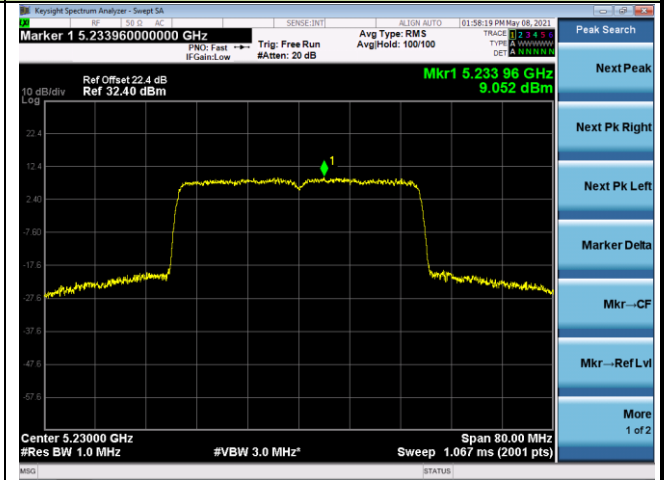

Channel 46(5230MHz)