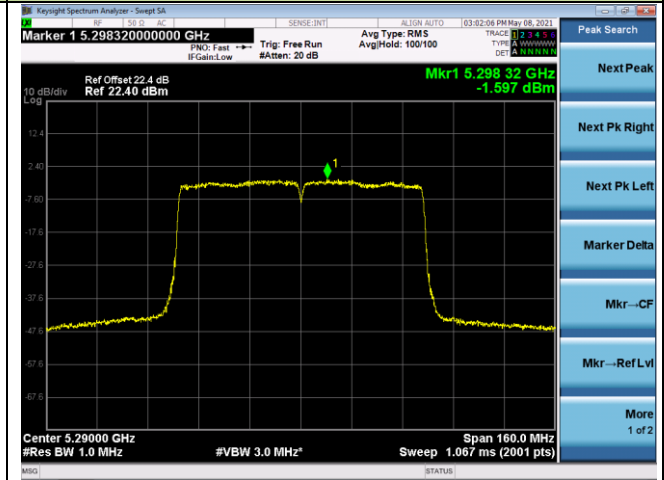

802.11ac-VHT40 Power Spectral Density - Ant 2

Channel 38 (5190MHz)

Channel 46 (5230MHz)

Channel 54 (5270MHz)

Channel 62 (5310MHz)

Channel 102 (5510MHz)

Channel 110 (5550MHz)

802.11ac-VHT80 Power Spectral Density - Ant 2

Channel 42 (5210MHz)

Channel 58 (5290MHz)

Channel 106 (5530MHz)

Channel 122 (5610MHz)

Channel 138 (5690MHz)

Channel 159 (5775MHz)

802.11ac-VHT160 Power Spectral Density - Ant 2

Channel 50 (5250MHz)