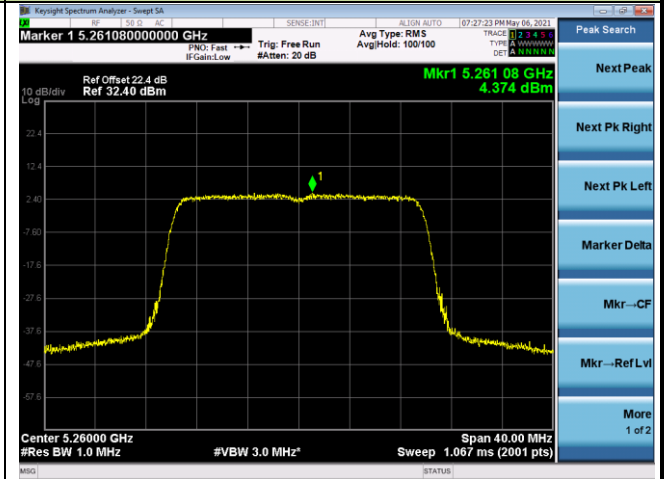

Channel 114 (5570MHz)

802.11ax-HE20 Power Spectral Density - Ant 2

Channel 36 (5180MHz)

Channel 44 (5220MHz)

Channel 48 (5240MHz)

Channel 52 (5260MHz)

Channel 60 (5300MHz)

Channel 64 (5320MHz)