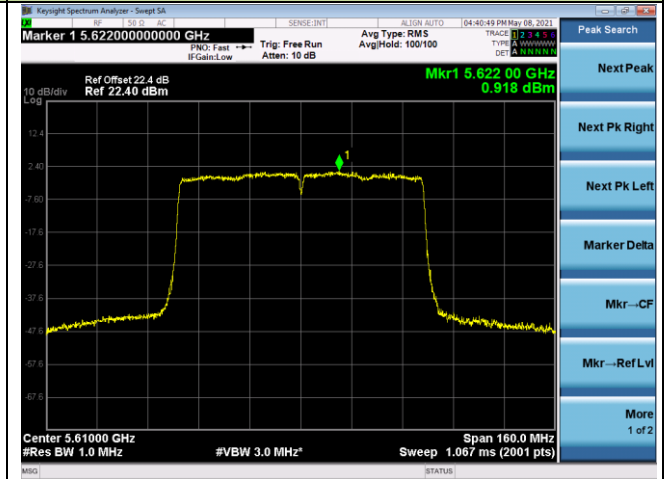

Channel 42 (5210MHz)

Channel 58 (5290MHz)

Channel 106 (5530MHz)

Channel 122 (5610MHz)

Channel 138 (5690MHz)

Channel 159 (5775MHz)

802.11ac-VHT160 Power Spectral Density - Ant 2

Channel 50 (5250MHz)

Channel 114 (5570MHz)

802.11ax-HE20 Power Spectral Density - Ant 2

Channel 36 (5180MHz)

Channel 44 (5220MHz)

Channel 48 (5240MHz)

Channel 52 (5260MHz)

Channel 60 (5300MHz)

Channel 64 (5320MHz)