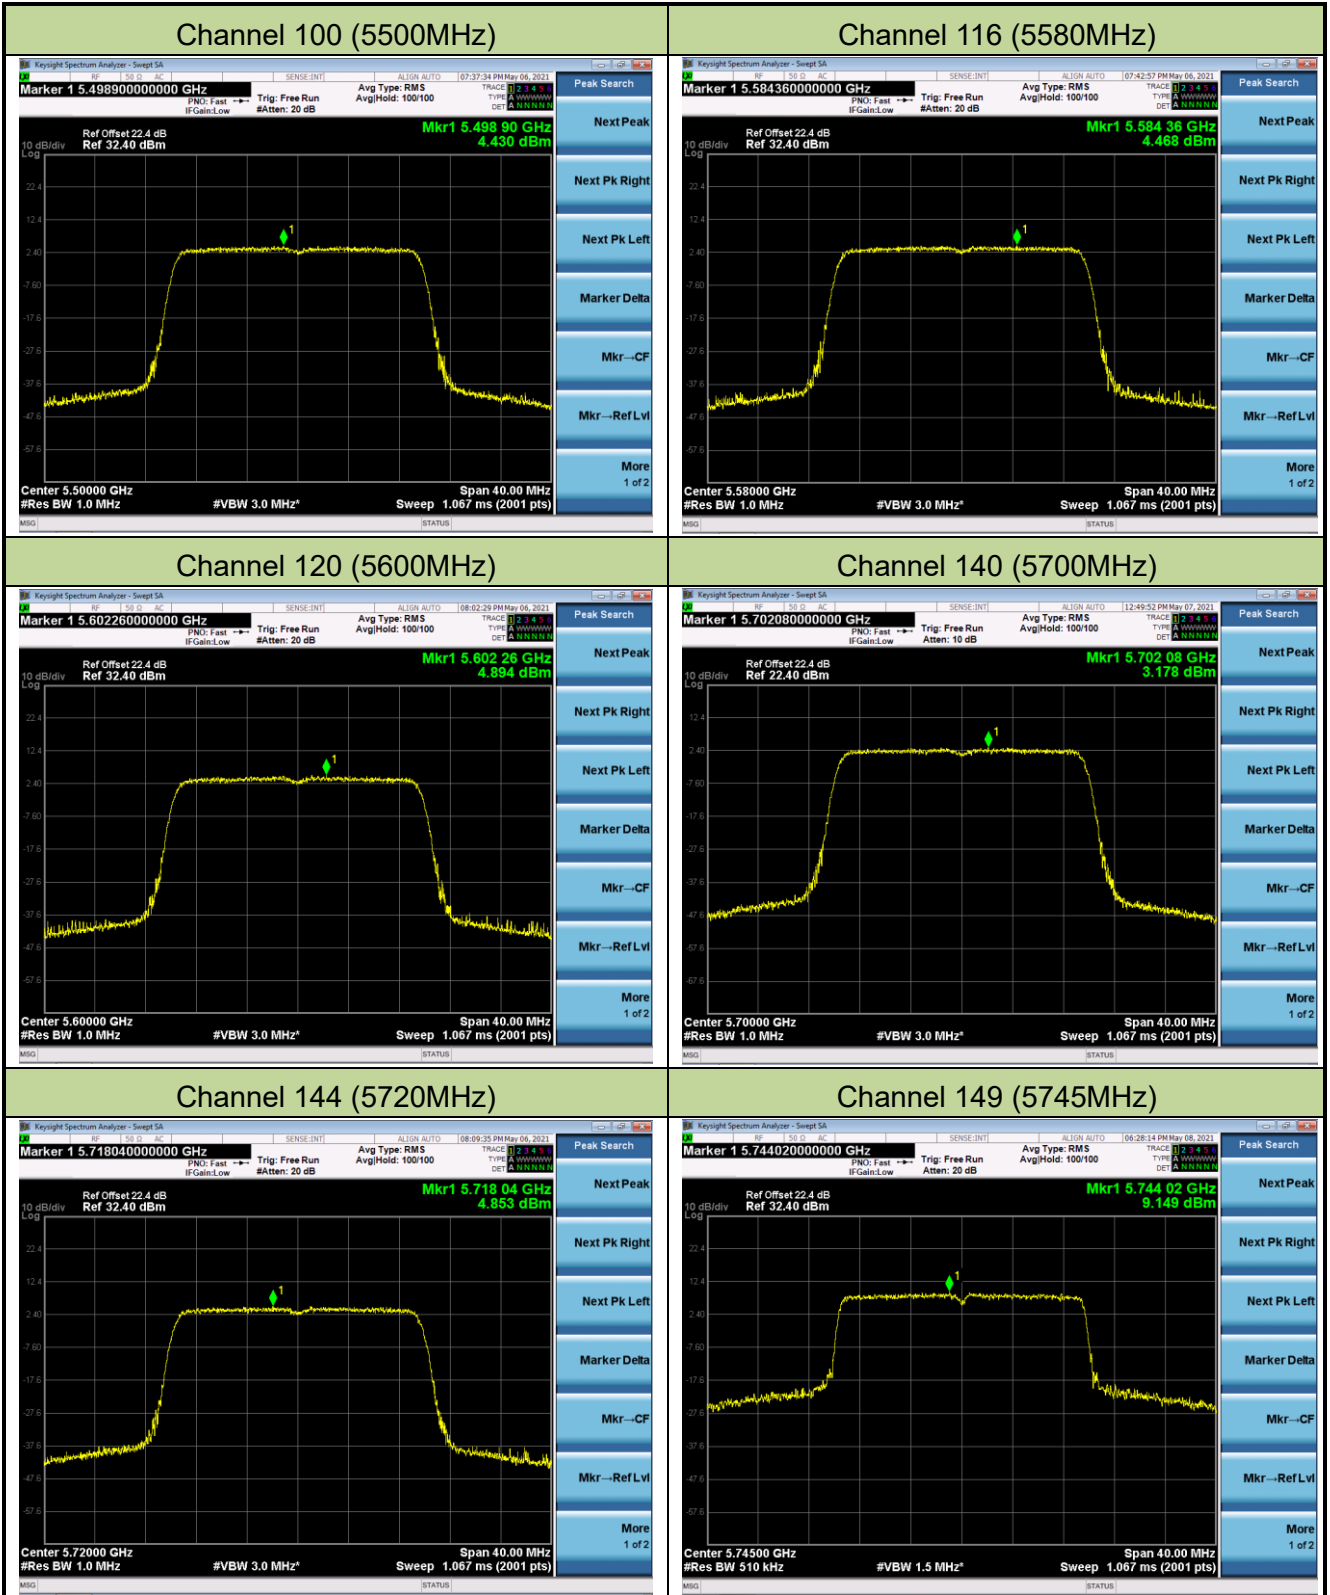

802.11ac-VHT40 Power Spectral Density - Ant 2

Channel 38 (5190MHz)

Channel 46 (5230MHz)

Channel 54 (5270MHz)

Channel 62 (5310MHz)

Channel 102 (5510MHz)

Channel 110 (5550MHz)

802.11ac-VHT80 Power Spectral Density - Ant 2

Channel 42 (5210MHz)

Channel 58 (5290MHz)

Channel 106 (5530MHz)

Channel 122 (5610MHz)

Channel 138 (5690MHz)

Channel 159 (5775MHz)

802.11ac-VHT160 Power Spectral Density - Ant 2

Channel 50 (5250MHz)

Channel 114 (5570MHz)

802.11ax-HE20 Power Spectral Density - Ant 2

Channel 36 (5180MHz)

Channel 44 (5220MHz)

Channel 48 (5240MHz)

Channel 52 (5260MHz)

Channel 60 (5300MHz)

Channel 64 (5320MHz)

802.11ax-HE40 Power Spectral Density - Ant 2

Channel 38 (5190MHz)

Channel 46(5230MHz)

Channel 54 (5270MHz)

Channel 62 (5310MHz)

Channel 102 (5510MHz)

Channel 110 (5550MHz)

802.11ax-HE80 Power Spectral Density - Ant 2