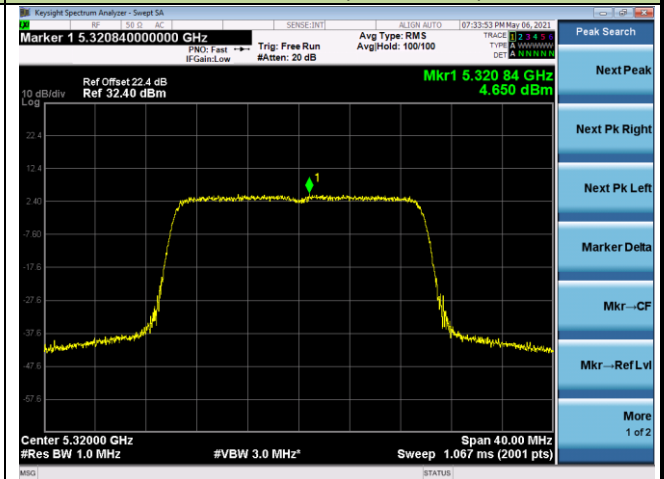

Channel 114 (5570MHz)

802.11ax-HE20 Power Spectral Density - Ant 2

Channel 36 (5180MHz)

Channel 44 (5220MHz)

Channel 48 (5240MHz)

Channel 52 (5260MHz)

Channel 60 (5300MHz)

Channel 64 (5320MHz)