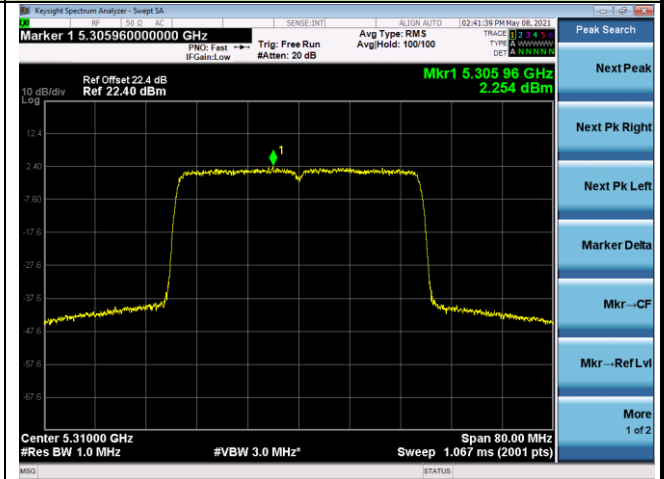

802.11ax-HE40 Power Spectral Density - Ant 2

Channel 38 (5190MHz)

Channel 46(5230MHz)

Channel 54 (5270MHz)

Channel 62 (5310MHz)

Channel 102 (5510MHz)

Channel 110 (5550MHz)

802.11ax-HE80 Power Spectral Density - Ant 2