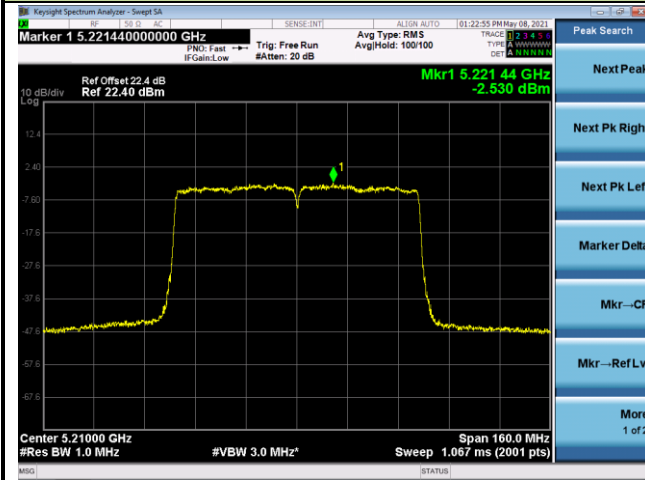

802.11ac-VHT80 Power Spectral Density - Ant 2

Channel 42 (5210MHz)