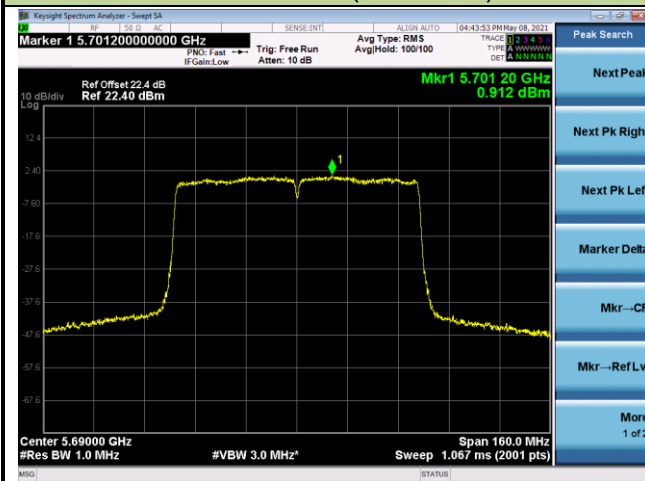

Channel 42 (5210MHz)

Channel 58 (5290MHz)

Channel 106 (5530MHz)

Channel 122 (5610MHz)

Channel 138 (5690MHz)

Channel 159 (5775MHz)

802.11ac-VHT160 Power Spectral Density - Ant 2

Channel 50 (5250MHz)

Channel 114 (5570MHz)

802.11ax-HE20 Power Spectral Density - Ant 2

Channel 36 (5180MHz)

Channel 44 (5220MHz)

Channel 48 (5240MHz)

Channel 52 (5260MHz)

Channel 60 (5300MHz)

Channel 64 (5320MHz)