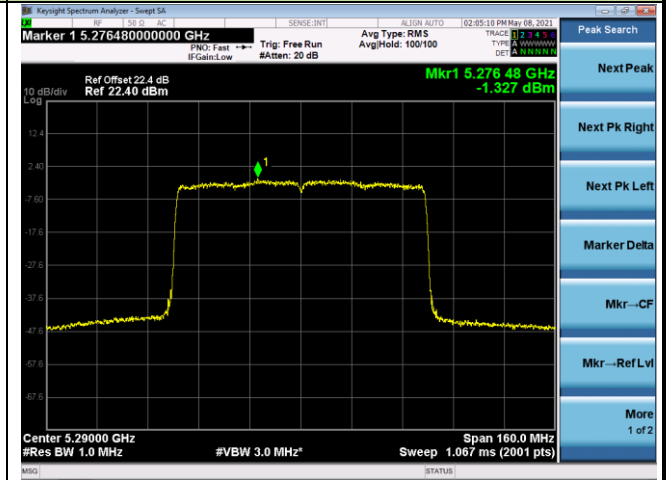

Channel 58 (5290MHz)