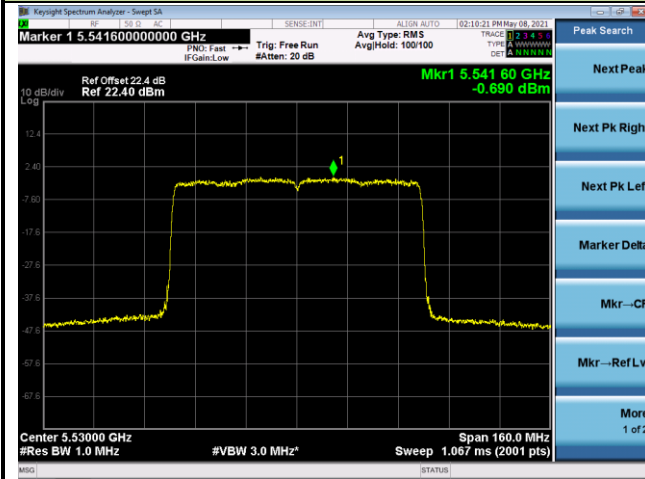

Channel 106 (5530MHz)