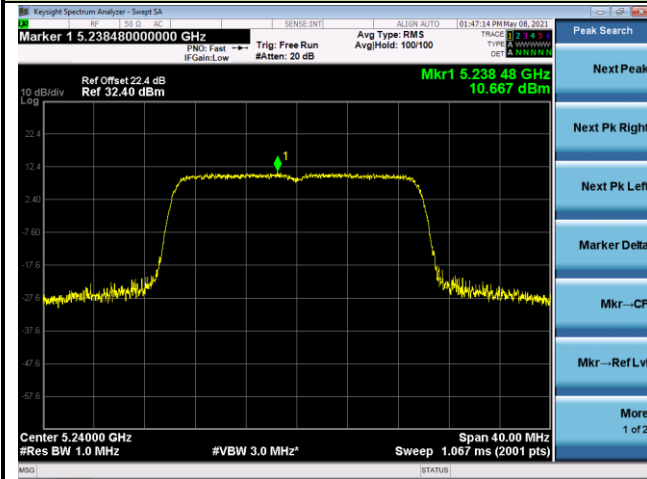

Channel 114 (5570MHz)

802.11ax-HE20 Power Spectral Density - Ant 2

Channel 36 (5180MHz)

Channel 44 (5220MHz)

Channel 48 (5240MHz)

Channel 52 (5260MHz)

Channel 60 (5300MHz)

Channel 64 (5320MHz)