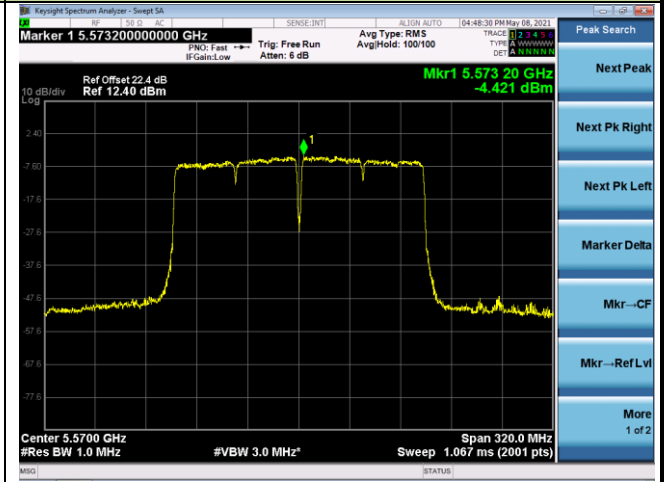

Channel 42 (5210MHz)

Channel 58 (5290MHz)

Channel 106 (5530MHz)

Channel 122 (5610MHz)

Channel 138 (5690MHz)

Channel 159 (5775MHz)

802.11ac-VHT160 Power Spectral Density - Ant 2

Channel 50 (5250MHz)

Channel 114 (5570MHz)

802.11ax-HE20 Power Spectral Density - Ant 2

Channel 36 (5180MHz)

Channel 44 (5220MHz)

Channel 48 (5240MHz)

Channel 52 (5260MHz)

Channel 60 (5300MHz)

Channel 64 (5320MHz)