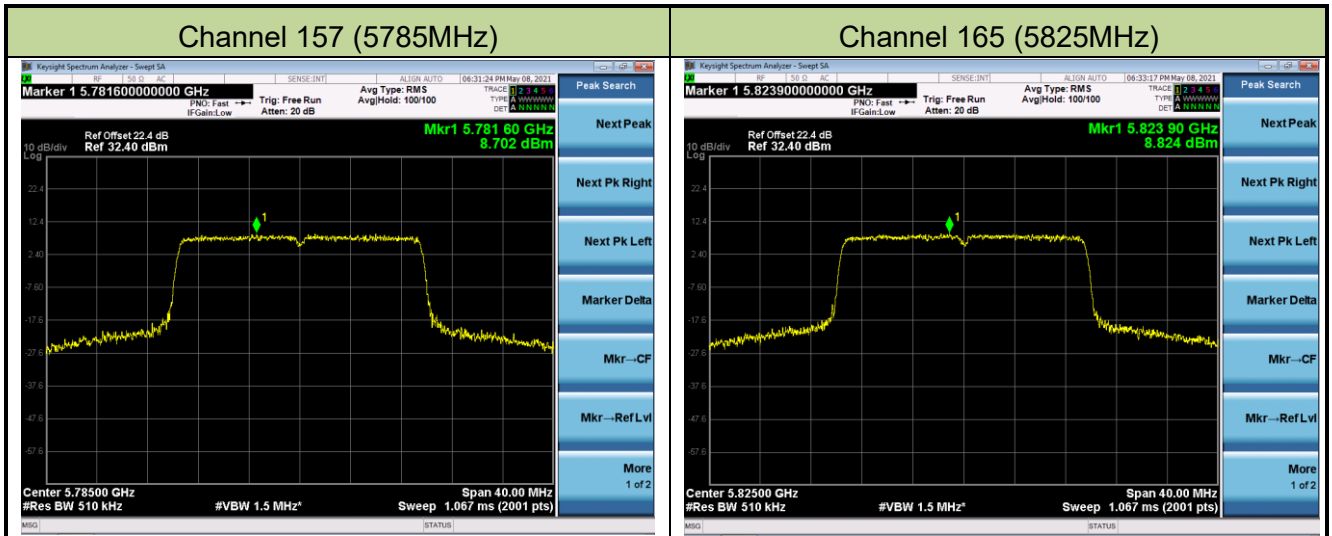

Channel 114 (5570MHz)

802.11ax-HE20 Power Spectral Density - Ant 2

Channel 36 (5180MHz)

Channel 44 (5220MHz)

Channel 48 (5240MHz)

Channel 52 (5260MHz)

Channel 60 (5300MHz)

Channel 64 (5320MHz)