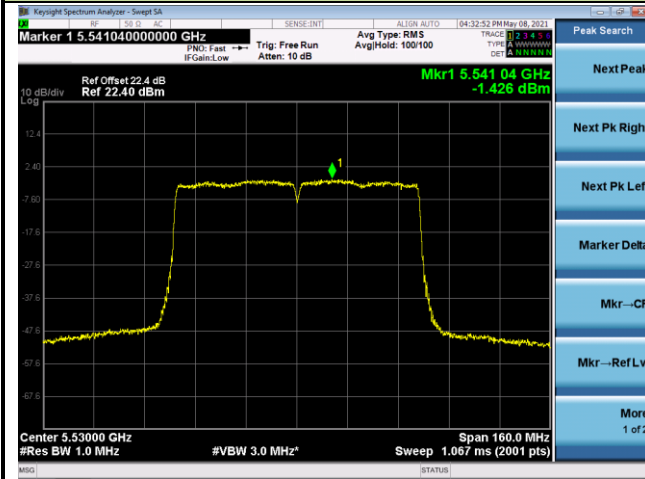

802.11ac-VHT40 Power Spectral Density - Ant 2

Channel 38 (5190MHz)

Channel 46 (5230MHz)

Channel 54 (5270MHz)

Channel 62 (5310MHz)

Channel 102 (5510MHz)

Channel 110 (5550MHz)

802.11ac-VHT80 Power Spectral Density - Ant 2

Channel 42 (5210MHz)

Channel 58 (5290MHz)

Channel 106 (5530MHz)

Channel 122 (5610MHz)

Channel 138 (5690MHz)

Channel 159 (5775MHz)

802.11ac-VHT160 Power Spectral Density - Ant 2

Channel 50 (5250MHz)