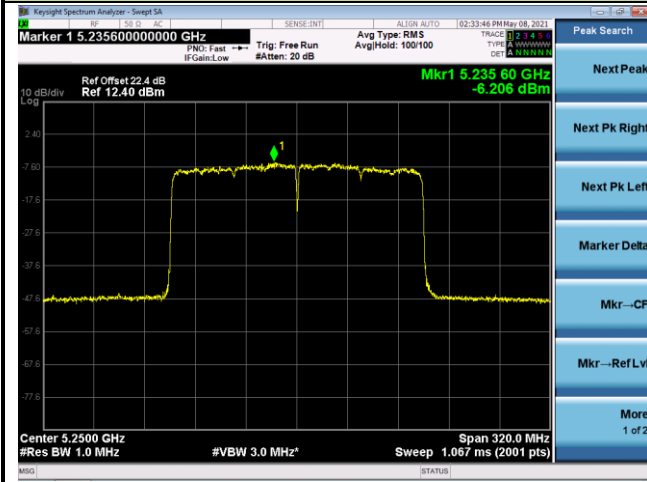

Channel 42 (5210MHz)

Channel 58 (5290MHz)

Channel 106 (5530MHz)

Channel 122 (5610MHz)

Channel 138 (5690MHz)

Channel 155 (5775MHz)

802.11ax-HE160 Power Spectral Density - Ant 2

Channel 50 (5250MHz)

Channel 114 (5570MHz)

802.11a Power Spectral Density - Ant 3

Channel 36 (5180MHz)

Channel 44 (5220MHz)

Channel 48 (5240MHz)

Channel 52 (5260MHz)

Channel 60 (5300MHz)

Channel 64 (5320MHz)