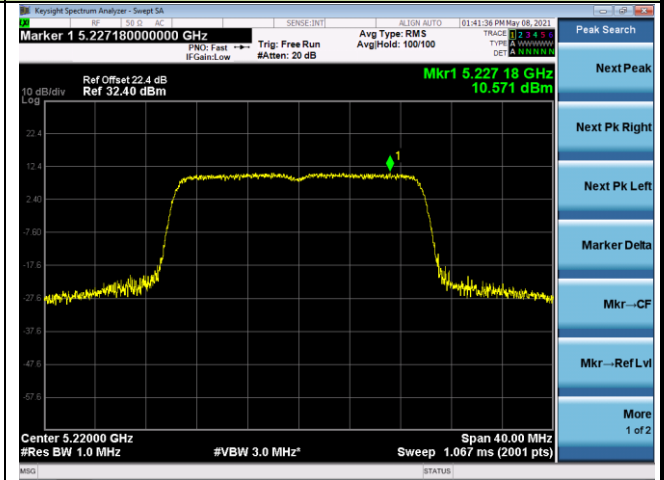

Channel 114 (5570MHz)

802.11ax-HE20 Power Spectral Density - Ant 2

Channel 36 (5180MHz)

Channel 44 (5220MHz)

Channel 48 (5240MHz)

Channel 52 (5260MHz)

Channel 60 (5300MHz)

Channel 64 (5320MHz)