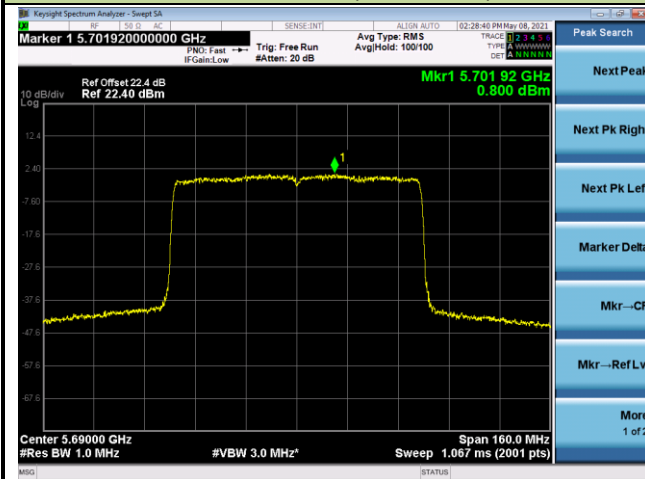

Channel 42 (5210MHz)

Channel 58 (5290MHz)

Channel 106 (5530MHz)

Channel 122 (5610MHz)

Channel 138 (5690MHz)

Channel 155 (5775MHz)

802.11ax-HE160 Power Spectral Density - Ant 2

Channel 50 (5250MHz)

Channel 114 (5570MHz)

802.11a Power Spectral Density - Ant 3

Channel 36 (5180MHz)

Channel 44 (5220MHz)

Channel 48 (5240MHz)

Channel 52 (5260MHz)

Channel 60 (5300MHz)

Channel 64 (5320MHz)