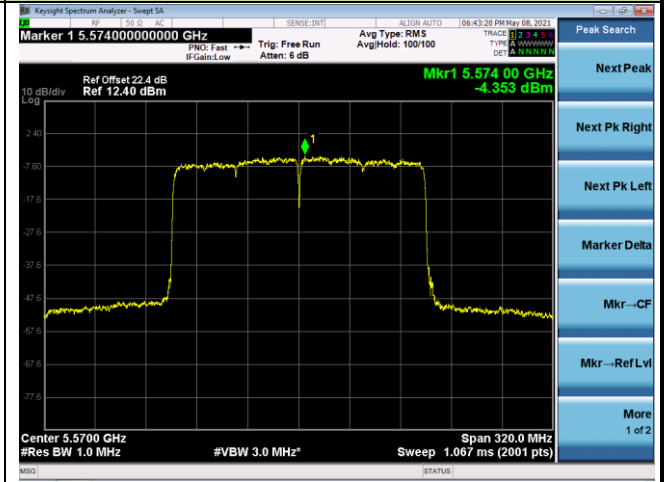

Channel 42 (5210MHz)

Channel 58 (5290MHz)

Channel 106 (5530MHz)

Channel 122 (5610MHz)

Channel 138 (5690MHz)

Channel 155 (5775MHz)

802.11ax-HE160 Power Spectral Density - Ant 2

Channel 50 (5250MHz)

Channel 114 (5570MHz)

802.11a Power Spectral Density - Ant 3

Channel 36 (5180MHz)

Channel 44 (5220MHz)

Channel 48 (5240MHz)

Channel 52 (5260MHz)

Channel 60 (5300MHz)

Channel 64 (5320MHz)