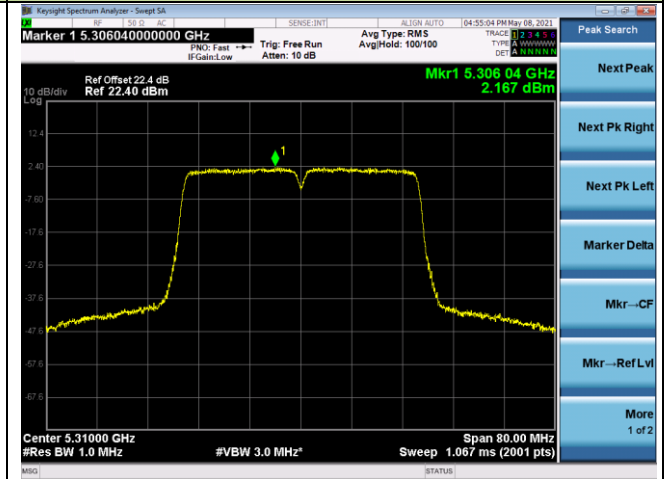

802.11ac-VHT40 Power Spectral Density - Ant 2

Channel 38 (5190MHz)

Channel 46 (5230MHz)

Channel 54 (5270MHz)

Channel 62 (5310MHz)

Channel 102 (5510MHz)

Channel 110 (5550MHz)

802.11ac-VHT80 Power Spectral Density - Ant 2

Channel 42 (5210MHz)

Channel 58 (5290MHz)

Channel 106 (5530MHz)

Channel 122 (5610MHz)

Channel 138 (5690MHz)

Channel 159 (5775MHz)

802.11ac-VHT160 Power Spectral Density - Ant 2

Channel 50 (5250MHz)