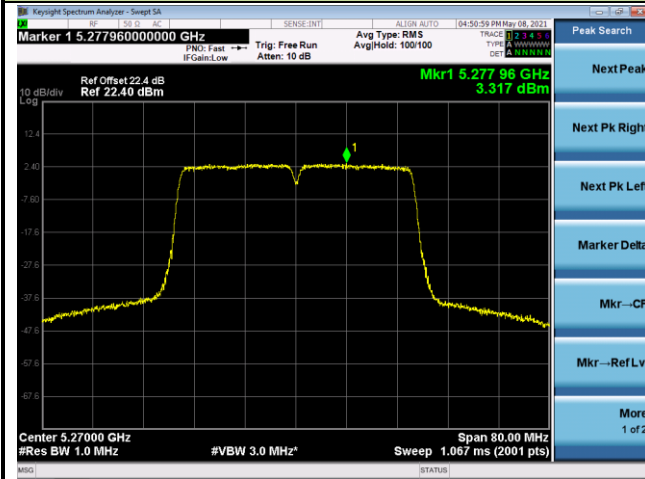

802.11ac-VHT40 Power Spectral Density - Ant 2

Channel 38 (5190MHz)

Channel 46 (5230MHz)

Channel 54 (5270MHz)

Channel 62 (5310MHz)

Channel 102 (5510MHz)

Channel 110 (5550MHz)

802.11ac-VHT80 Power Spectral Density - Ant 2