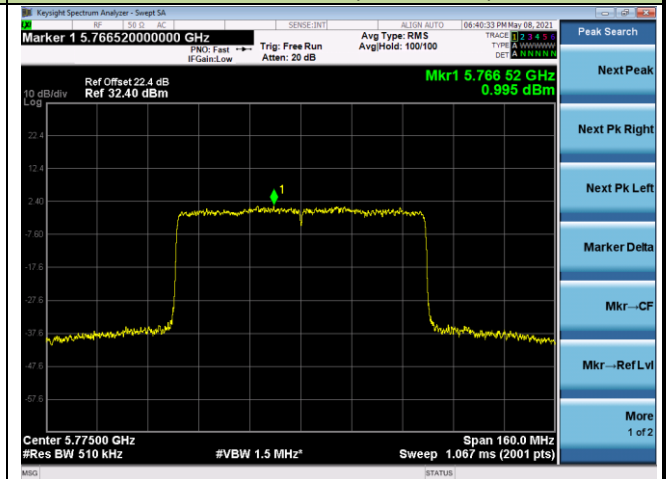

Channel 42 (5210MHz)

Channel 58 (5290MHz)

Channel 106 (5530MHz)

Channel 122 (5610MHz)

Channel 138 (5690MHz)

Channel 155 (5775MHz)

802.11ax-HE160 Power Spectral Density - Ant 2

Channel 50 (5250MHz)

Channel 114 (5570MHz)

802.11a Power Spectral Density - Ant 3

Channel 36 (5180MHz)

Channel 44 (5220MHz)

Channel 48 (5240MHz)

Channel 52 (5260MHz)

Channel 60 (5300MHz)

Channel 64 (5320MHz)