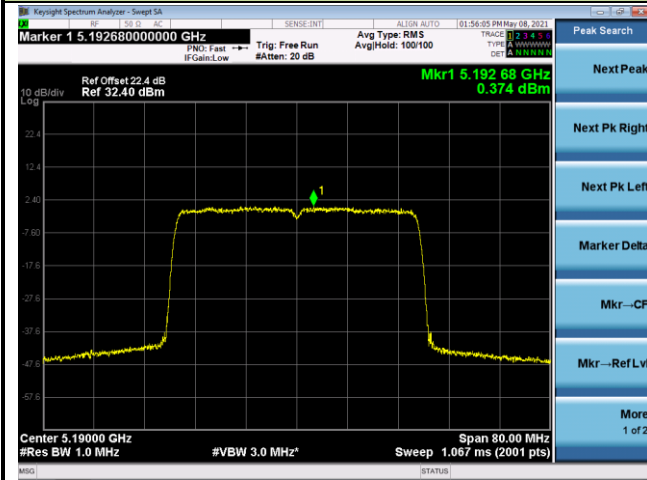

802.11ax-HE40 Power Spectral Density - Ant 2

Channel 38 (5190MHz)