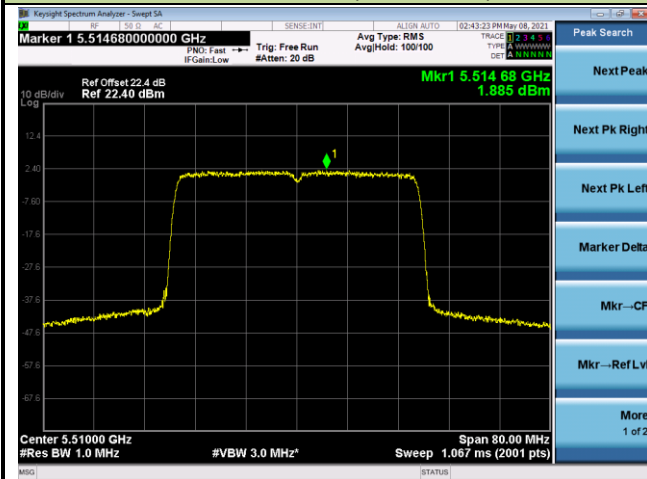

802.11ax-HE40 Power Spectral Density - Ant 2

Channel 38 (5190MHz)

Channel 46(5230MHz)

Channel 54 (5270MHz)

Channel 62 (5310MHz)

Channel 102 (5510MHz)

Channel 110 (5550MHz)

802.11ax-HE80 Power Spectral Density - Ant 2