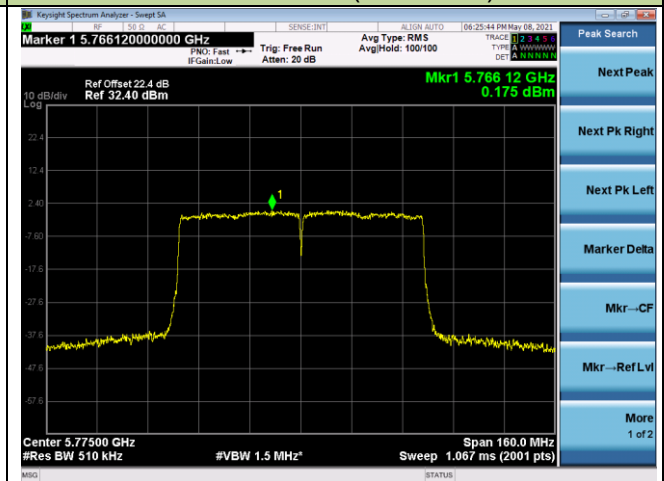

Channel 42 (5210MHz)

Channel 58 (5290MHz)

Channel 106 (5530MHz)

Channel 122 (5610MHz)

Channel 138 (5690MHz)

Channel 159 (5775MHz)

802.11ac-VHT160 Power Spectral Density - Ant 2

Channel 50 (5250MHz)

Channel 114 (5570MHz)

802.11ax-HE20 Power Spectral Density - Ant 2

Channel 36 (5180MHz)

Channel 44 (5220MHz)

Channel 48 (5240MHz)

Channel 52 (5260MHz)

Channel 60 (5300MHz)

Channel 64 (5320MHz)