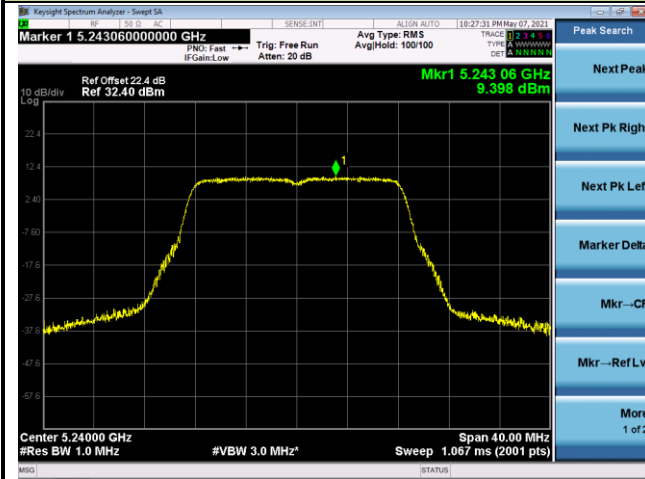

Channel 114 (5570MHz)

802.11a Power Spectral Density - Ant 3

Channel 36 (5180MHz)

Channel 44 (5220MHz)

Channel 48 (5240MHz)

Channel 52 (5260MHz)

Channel 60 (5300MHz)

Channel 64 (5320MHz)