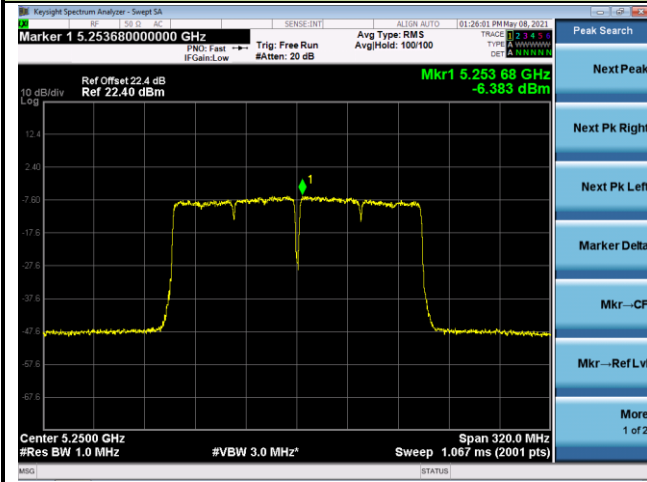

Channel 42 (5210MHz)

Channel 58 (5290MHz)

Channel 106 (5530MHz)

Channel 122 (5610MHz)

Channel 138 (5690MHz)

Channel 159 (5775MHz)

802.11ac-VHT160 Power Spectral Density - Ant 2

Channel 50 (5250MHz)