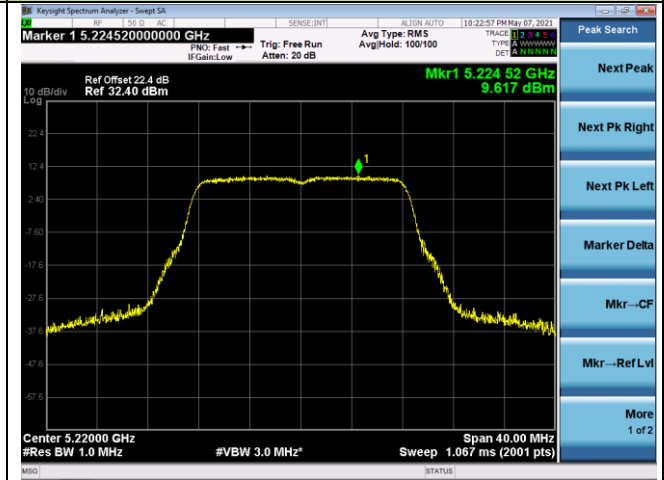

Channel 114 (5570MHz)

802.11a Power Spectral Density - Ant 3

Channel 36 (5180MHz)

Channel 44 (5220MHz)

Channel 48 (5240MHz)

Channel 52 (5260MHz)

Channel 60 (5300MHz)

Channel 64 (5320MHz)