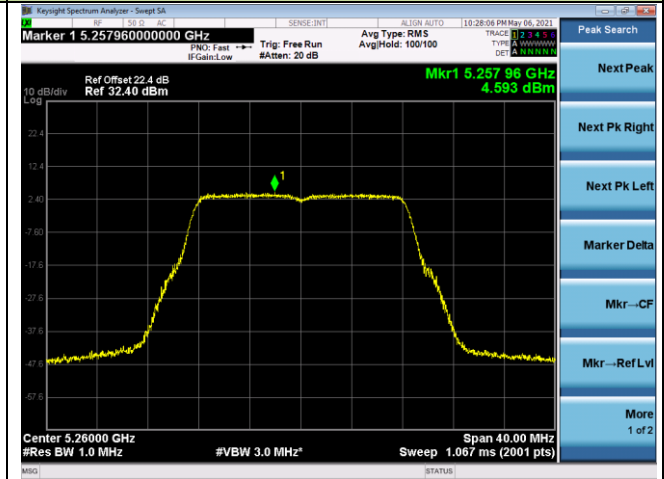

Channel 114 (5570MHz)

802.11a Power Spectral Density - Ant 3

Channel 36 (5180MHz)

Channel 44 (5220MHz)

Channel 48 (5240MHz)

Channel 52 (5260MHz)

Channel 60 (5300MHz)

Channel 64 (5320MHz)