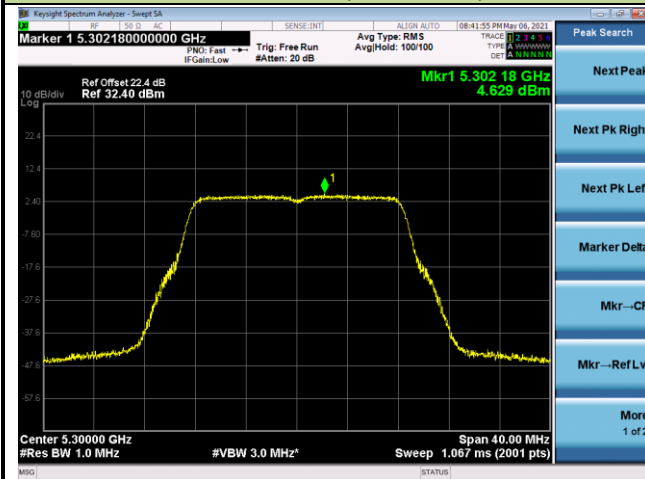

Channel 114 (5570MHz)

802.11a Power Spectral Density - Ant 3

Channel 36 (5180MHz)

Channel 44 (5220MHz)

Channel 48 (5240MHz)

Channel 52 (5260MHz)

Channel 60 (5300MHz)

Channel 64 (5320MHz)