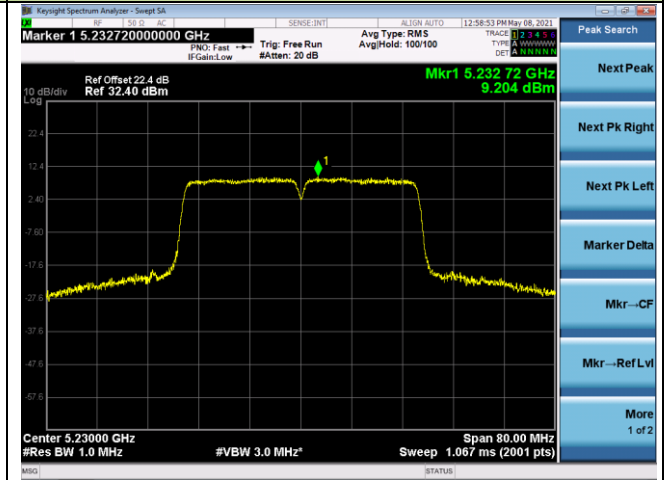

802.11ac-VHT40 Power Spectral Density - Ant 2

Channel 38 (5190MHz)

Channel 46 (5230MHz)

Channel 54 (5270MHz)

Channel 62 (5310MHz)

Channel 102 (5510MHz)

Channel 110 (5550MHz)

802.11ac-VHT80 Power Spectral Density - Ant 2

Channel 42 (5210MHz)

Channel 58 (5290MHz)

Channel 106 (5530MHz)

Channel 122 (5610MHz)

Channel 138 (5690MHz)

Channel 159 (5775MHz)

802.11ac-VHT160 Power Spectral Density - Ant 2

Channel 50 (5250MHz)