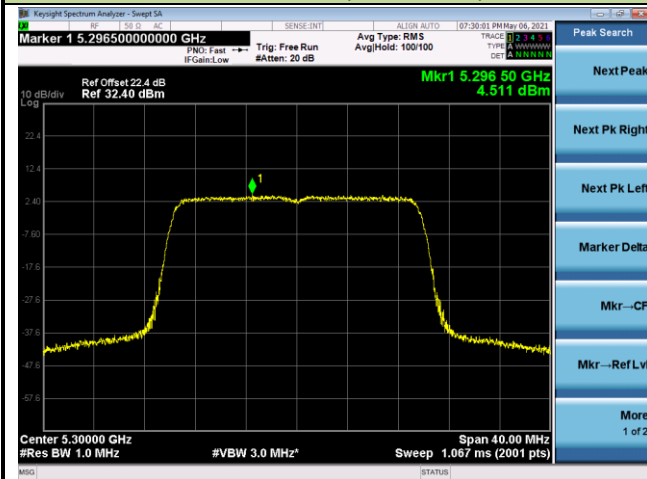

Channel 114 (5570MHz)

802.11ax-HE20 Power Spectral Density - Ant 2

Channel 36 (5180MHz)

Channel 44 (5220MHz)

Channel 48 (5240MHz)

Channel 52 (5260MHz)

Channel 60 (5300MHz)

Channel 64 (5320MHz)