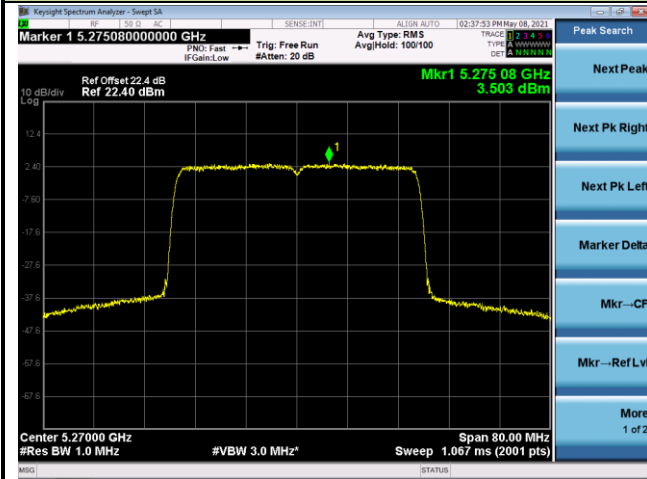

802.11ax-HE40 Power Spectral Density - Ant 2

Channel 38 (5190MHz)

Channel 46(5230MHz)

Channel 54 (5270MHz)

Channel 62 (5310MHz)

Channel 102 (5510MHz)

Channel 110 (5550MHz)

802.11ax-HE80 Power Spectral Density - Ant 2