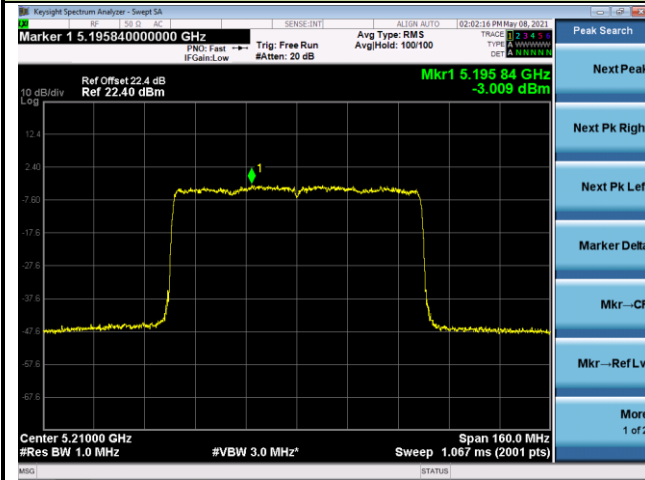

802.11ax-HE80 Power Spectral Density - Ant 2

Channel 42 (5210MHz)