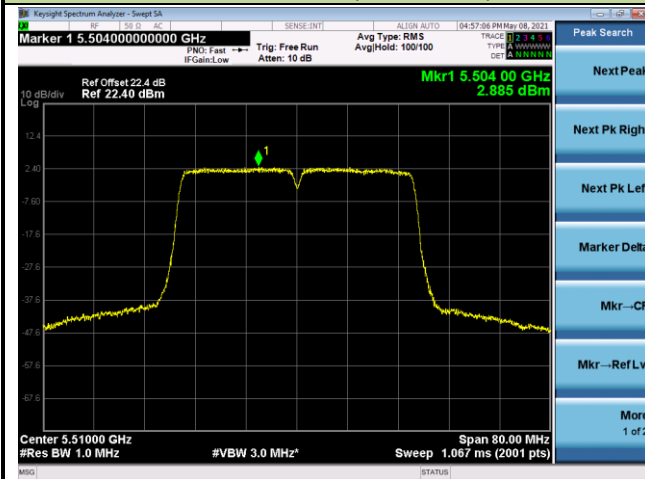

802.11ac-VHT40 Power Spectral Density - Ant 2

Channel 38 (5190MHz)

Channel 46 (5230MHz)

Channel 54 (5270MHz)

Channel 62 (5310MHz)

Channel 102 (5510MHz)

Channel 110 (5550MHz)

802.11ac-VHT80 Power Spectral Density - Ant 2

Channel 42 (5210MHz)

Channel 58 (5290MHz)

Channel 106 (5530MHz)

Channel 122 (5610MHz)

Channel 138 (5690MHz)

Channel 159 (5775MHz)

802.11ac-VHT160 Power Spectral Density - Ant 2

Channel 50 (5250MHz)