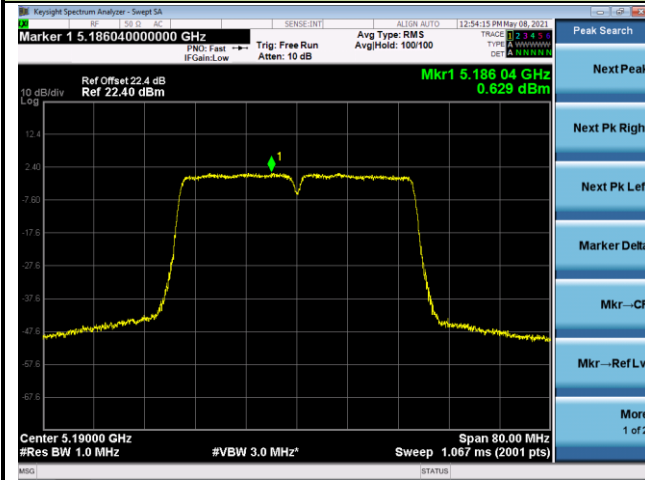

802.11ac-VHT40 Power Spectral Density - Ant 2

Channel 38 (5190MHz)

Channel 46 (5230MHz)

Channel 54 (5270MHz)

Channel 62 (5310MHz)

Channel 102 (5510MHz)

Channel 110 (5550MHz)

802.11ac-VHT80 Power Spectral Density - Ant 2

Channel 42 (5210MHz)

Channel 58 (5290MHz)

Channel 106 (5530MHz)

Channel 122 (5610MHz)

Channel 138 (5690MHz)

Channel 159 (5775MHz)

802.11ac-VHT160 Power Spectral Density - Ant 2

Channel 50 (5250MHz)