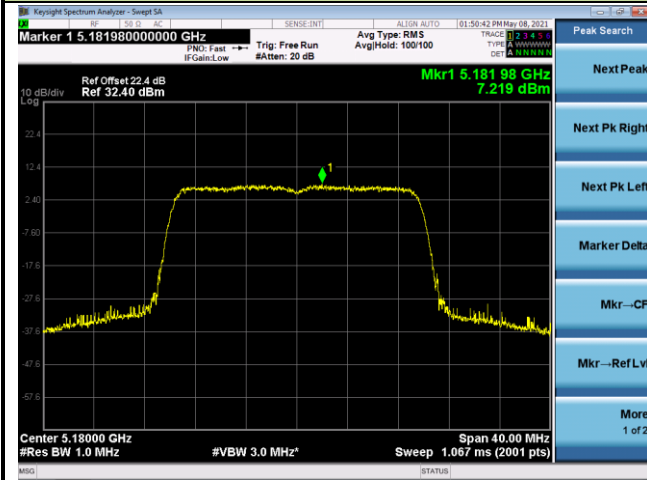

Channel 42 (5210MHz)

Channel 58 (5290MHz)

Channel 106 (5530MHz)

Channel 122 (5610MHz)

Channel 138 (5690MHz)

Channel 159 (5775MHz)

802.11ac-VHT160 Power Spectral Density - Ant 2

Channel 50 (5250MHz)

Channel 114 (5570MHz)

802.11ax-HE20 Power Spectral Density - Ant 2

Channel 36 (5180MHz)

Channel 44 (5220MHz)

Channel 48 (5240MHz)

Channel 52 (5260MHz)

Channel 60 (5300MHz)

Channel 64 (5320MHz)