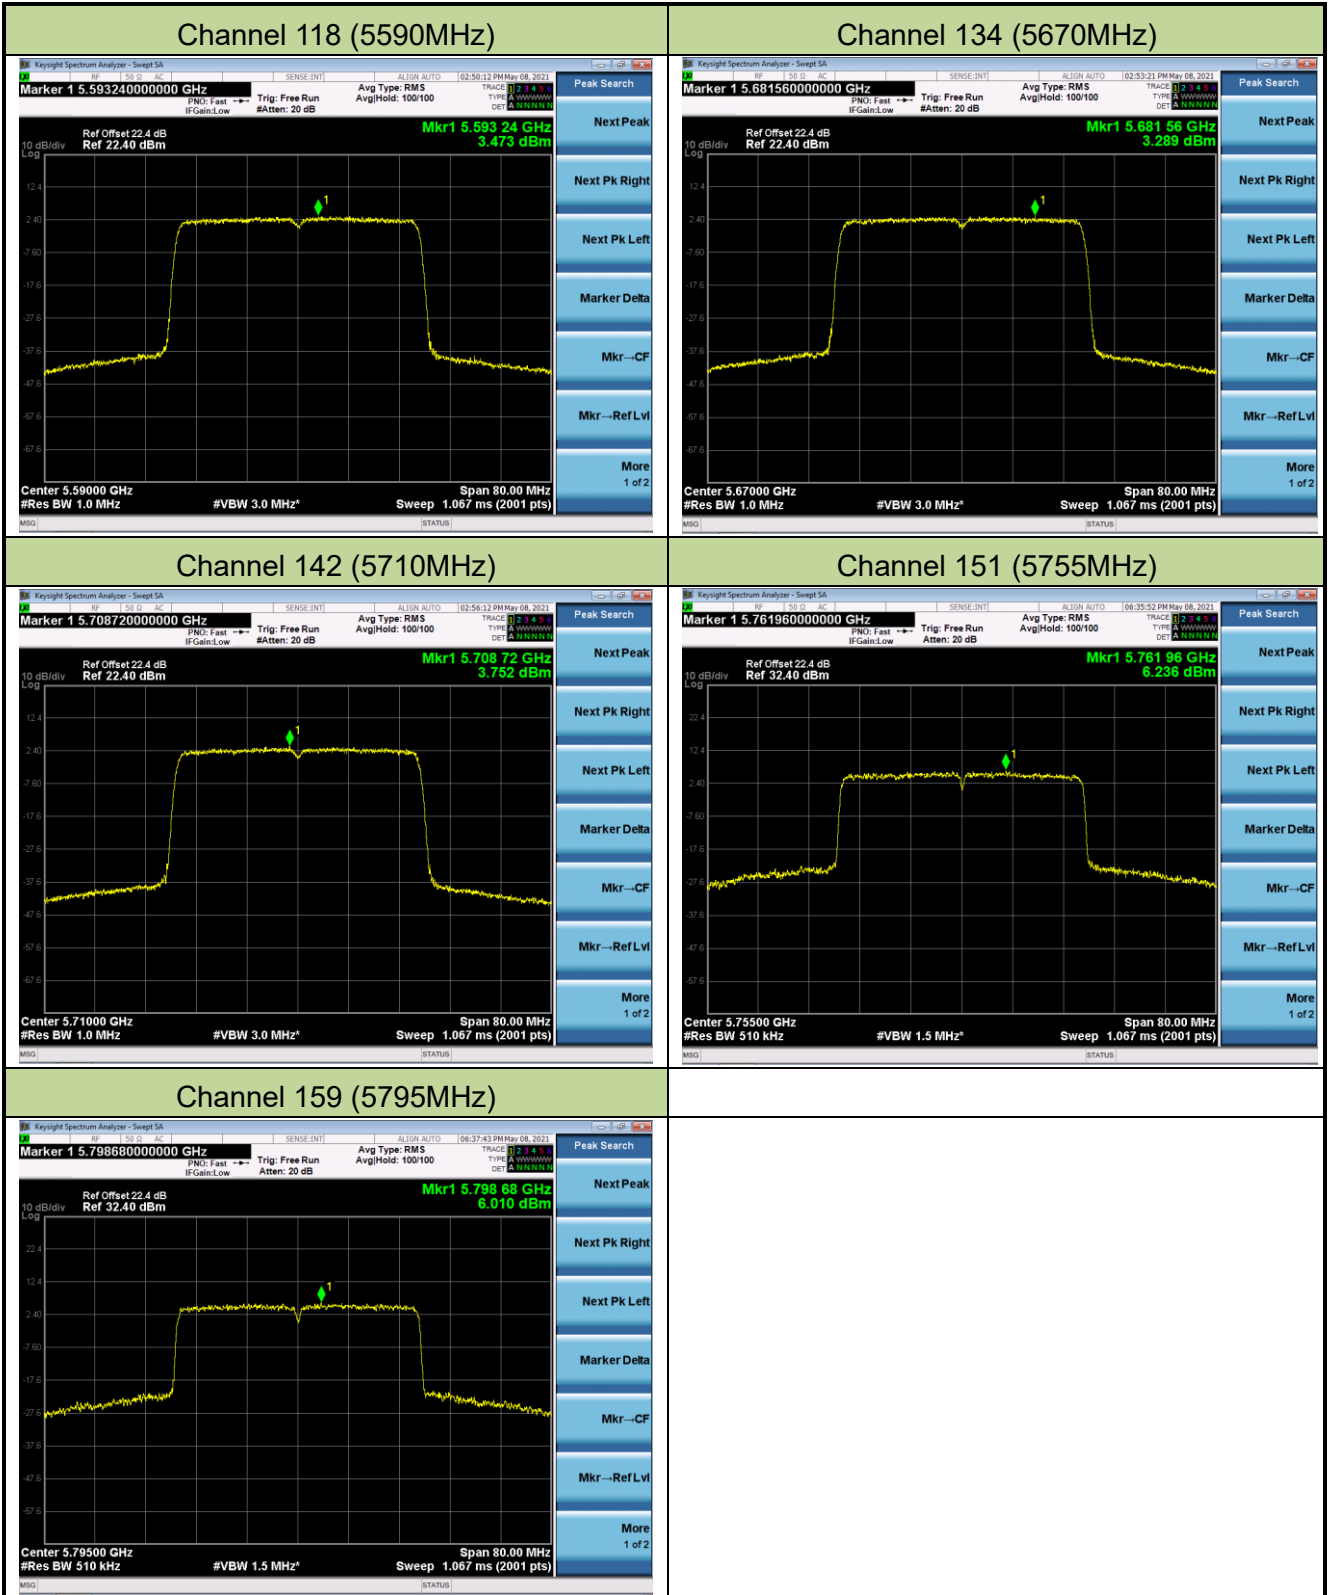

Channel 42 (5210MHz)

Channel 58 (5290MHz)

Channel 106 (5530MHz)

Channel 122 (5610MHz)

Channel 138 (5690MHz)

Channel 159 (5775MHz)

802.11ac-VHT160 Power Spectral Density - Ant 2

Channel 50 (5250MHz)

Channel 114 (5570MHz)

802.11ax-HE20 Power Spectral Density - Ant 2

Channel 36 (5180MHz)

Channel 44 (5220MHz)

Channel 48 (5240MHz)

Channel 52 (5260MHz)

Channel 60 (5300MHz)

Channel 64 (5320MHz)

802.11ax-HE40 Power Spectral Density - Ant 2

Channel 38 (5190MHz)

Channel 46(5230MHz)

Channel 54 (5270MHz)

Channel 62 (5310MHz)

Channel 102 (5510MHz)

Channel 110 (5550MHz)

802.11ax-HE80 Power Spectral Density - Ant 2

Channel 42 (5210MHz)

Channel 58 (5290MHz)

Channel 106 (5530MHz)

Channel 122 (5610MHz)

Channel 138 (5690MHz)

Channel 155 (5775MHz)

802.11ax-HE160 Power Spectral Density - Ant 2

Channel 50 (5250MHz)