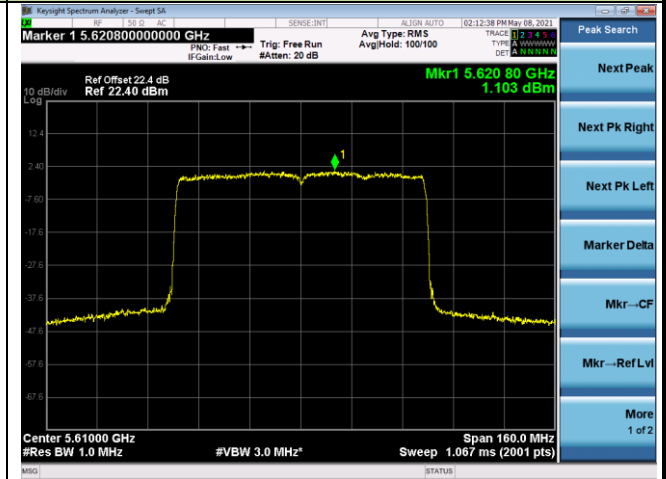

Channel 42 (5210MHz)

Channel 58 (5290MHz)

Channel 106 (5530MHz)

Channel 122 (5610MHz)

Channel 138 (5690MHz)

Channel 155 (5775MHz)

802.11ax-HE160 Power Spectral Density - Ant 2

Channel 50 (5250MHz)

Channel 114 (5570MHz)

802.11a Power Spectral Density - Ant 3

Channel 36 (5180MHz)

Channel 44 (5220MHz)

Channel 48 (5240MHz)

Channel 52 (5260MHz)

Channel 60 (5300MHz)

Channel 64 (5320MHz)