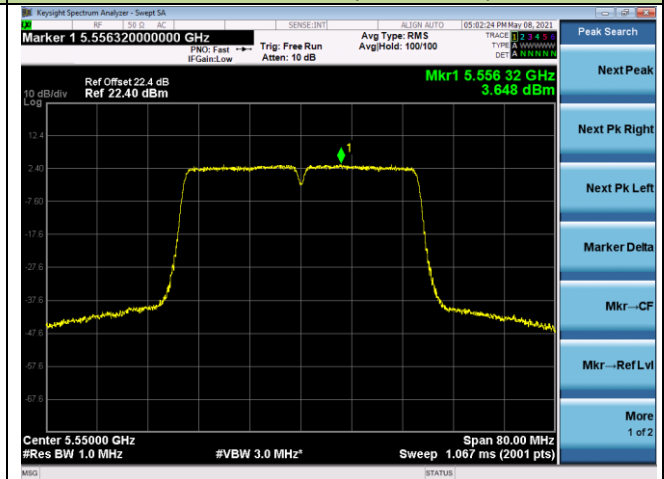

802.11ac-VHT40 Power Spectral Density - Ant 2

Channel 38 (5190MHz)

Channel 46 (5230MHz)

Channel 54 (5270MHz)

Channel 62 (5310MHz)

Channel 102 (5510MHz)

Channel 110 (5550MHz)

802.11ac-VHT80 Power Spectral Density - Ant 2