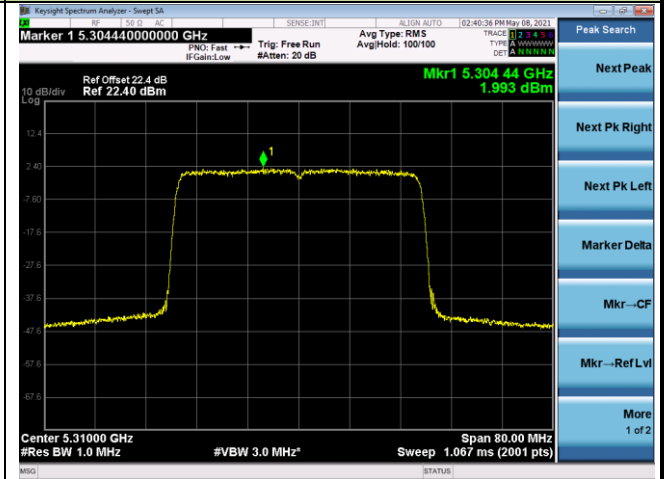

### 802.11ax-HE40 Power Spectral Density - Ant 1

Channel 38 (5190MHz)

Channel 46 (5230MHz)

Channel 54 (5270MHz)

Channel 62 (5310MHz)

Channel 102 (5510MHz)

Channel 110 (5550MHz)

### 802.11ax-HE80 Power Spectral Density - Ant 1

Channel 42 (5210MHz)

Channel 58 (5290MHz)

Channel 106 (5530MHz)

Channel 122 (5610MHz)

Channel 138 (5690MHz)

Channel 155 (5775MHz)

802.11ax-HE160 Power Spectral Density - Ant 1