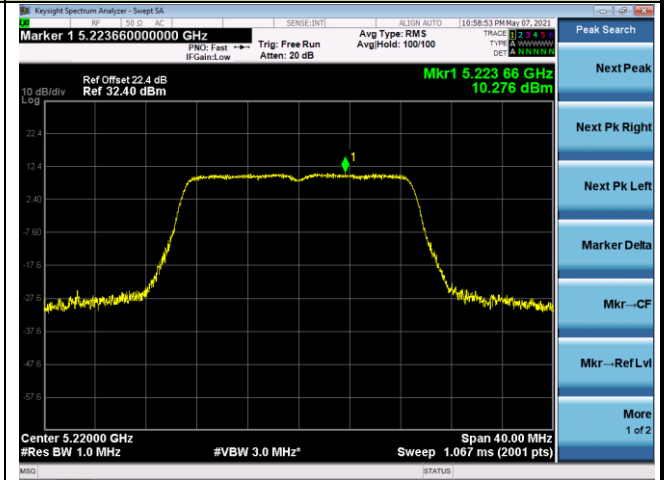

Channel 64 (5320MHz)

802.11ac-VHT20 Power Spectral Density - Ant 2

Channel 36 (5180MHz)

Channel 44 (5220MHz)

Channel 48 (5240MHz)

Channel 52 (5260MHz)

Channel 60 (5300MHz)

Channel 64 (5320MHz)