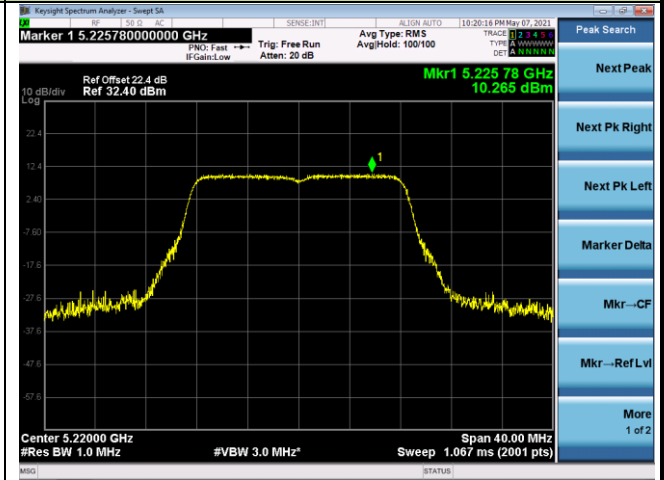

Channel 50 (5250MHz)

Channel 114 (5570MHz)

802.11a Power Spectral Density - Ant 2

Channel 36 (5180MHz)

Channel 44 (5220MHz)

Channel 48 (5240MHz)

Channel 52 (5260MHz)

Channel 60 (5300MHz)

Channel 64 (5320MHz)

802.11ac-VHT20 Power Spectral Density - Ant 2

Channel 36 (5180MHz)

Channel 44 (5220MHz)

Channel 48 (5240MHz)

Channel 52 (5260MHz)

Channel 60 (5300MHz)

Channel 64 (5320MHz)