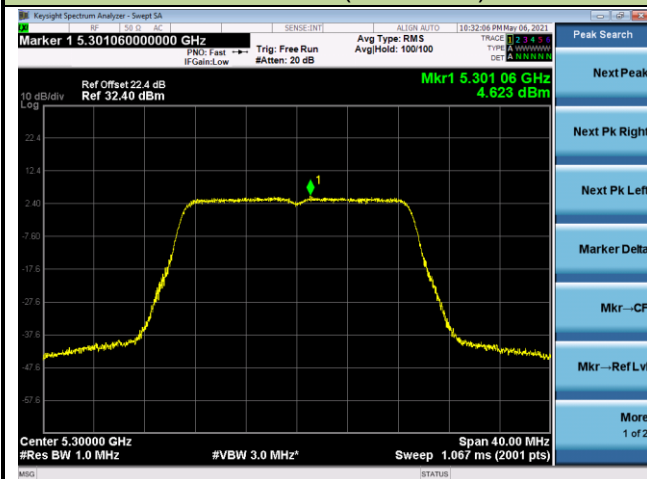

Channel 64 (5320MHz)

802.11ac-VHT20 Power Spectral Density - Ant 2

Channel 36 (5180MHz)

Channel 44 (5220MHz)

Channel 48 (5240MHz)

Channel 52 (5260MHz)

Channel 60 (5300MHz)

Channel 64 (5320MHz)