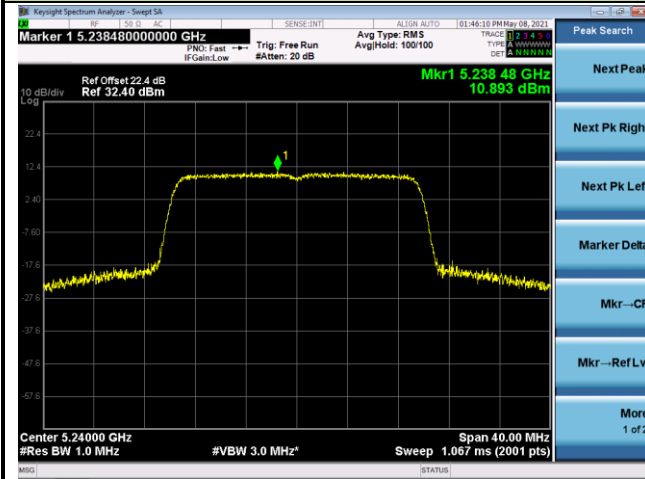

### 802.11ax-HE20 Power Spectral Density - Ant 1

Channel 36 (5180MHz)

Channel 44 (5220MHz)

Channel 48 (5240MHz)

Channel 52 (5260MHz)

Channel 60 (5300MHz)

Channel 64 (5320MHz)