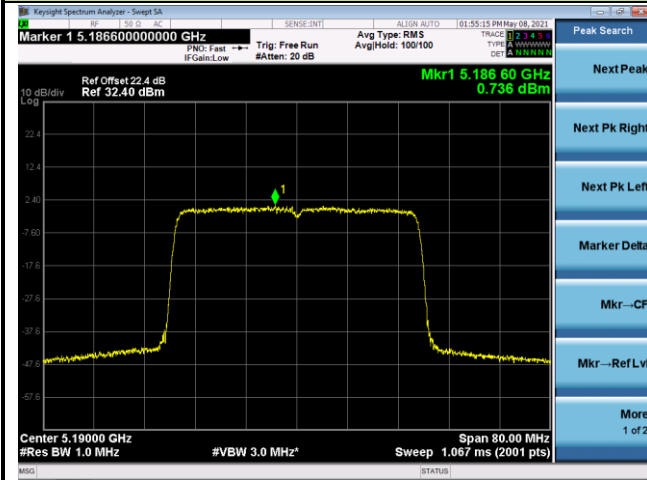

802.11ax-HE40 Power Spectral Density - Ant 1

Channel 38 (5190MHz)