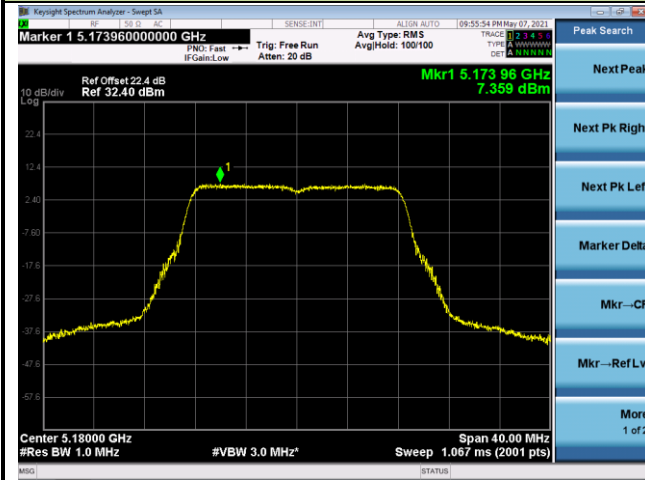

Channel 50 (5250MHz)

Channel 114 (5570MHz)

802.11a Power Spectral Density - Ant 2

Channel 36 (5180MHz)

Channel 44 (5220MHz)

Channel 48 (5240MHz)

Channel 52 (5260MHz)

Channel 60 (5300MHz)

Channel 64 (5320MHz)

802.11ac-VHT20 Power Spectral Density - Ant 2

Channel 36 (5180MHz)

Channel 44 (5220MHz)

Channel 48 (5240MHz)

Channel 52 (5260MHz)

Channel 60 (5300MHz)

Channel 64 (5320MHz)