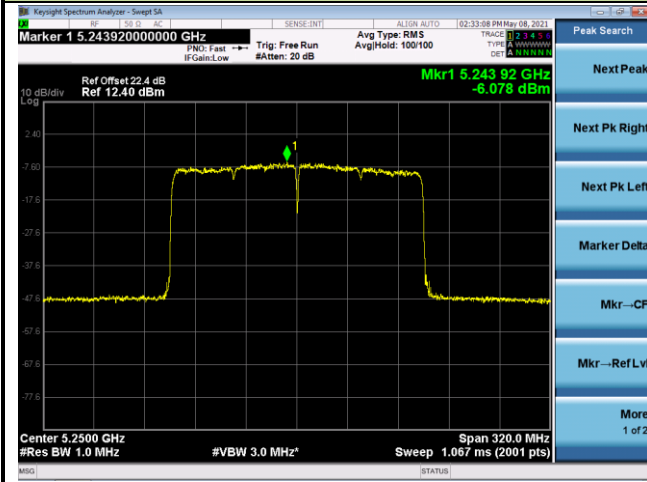

802.11ax-HE160 Power Spectral Density - Ant 1

Channel 50 (5250MHz)