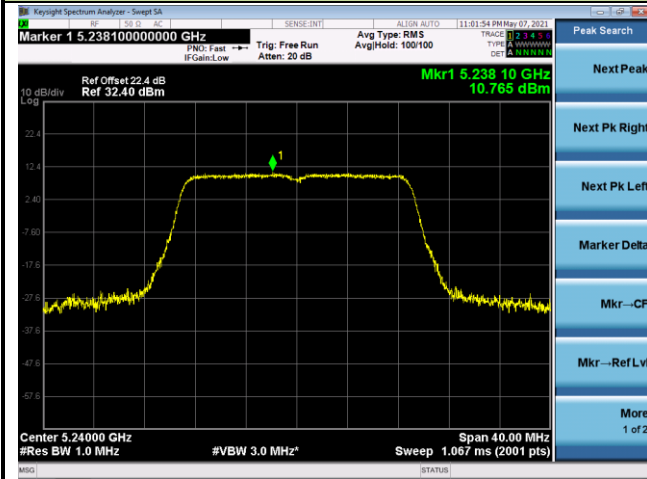

Channel 64 (5320MHz)

802.11ac-VHT20 Power Spectral Density - Ant 2

Channel 36 (5180MHz)

Channel 44 (5220MHz)

Channel 48 (5240MHz)

Channel 52 (5260MHz)

Channel 60 (5300MHz)

Channel 64 (5320MHz)