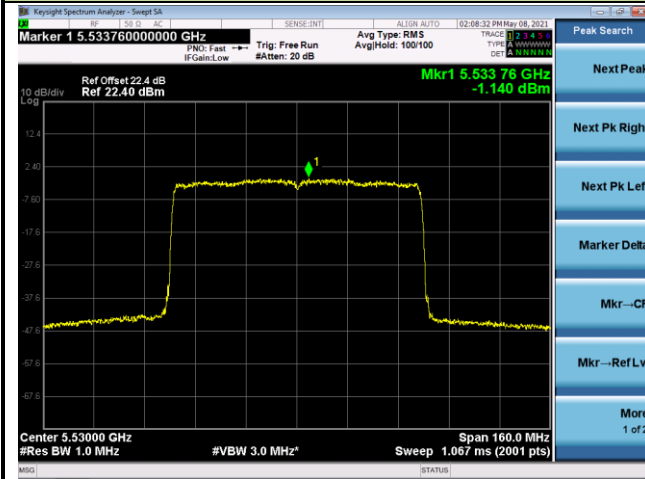

### 802.11ax-HE80 Power Spectral Density - Ant 1

Channel 42 (5210MHz)

Channel 58 (5290MHz)

Channel 106 (5530MHz)

Channel 122 (5610MHz)

Channel 138 (5690MHz)

Channel 155 (5775MHz)

802.11ax-HE160 Power Spectral Density - Ant 1