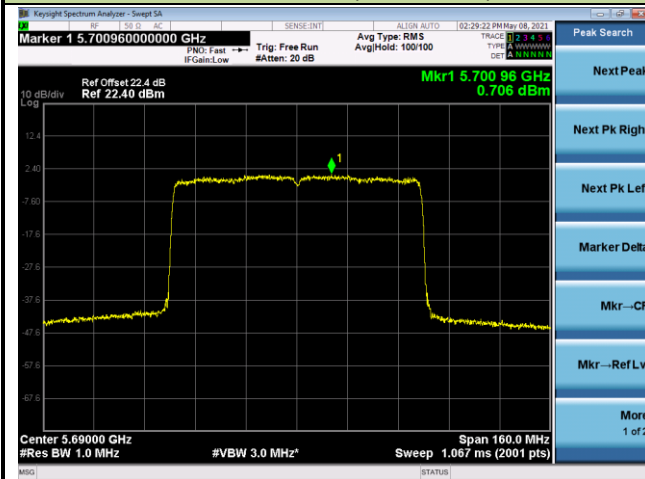

### 802.11ax-HE80 Power Spectral Density - Ant 1

Channel 42 (5210MHz)

Channel 58 (5290MHz)

Channel 106 (5530MHz)

Channel 122 (5610MHz)

Channel 138 (5690MHz)

Channel 155 (5775MHz)

802.11ax-HE160 Power Spectral Density - Ant 1