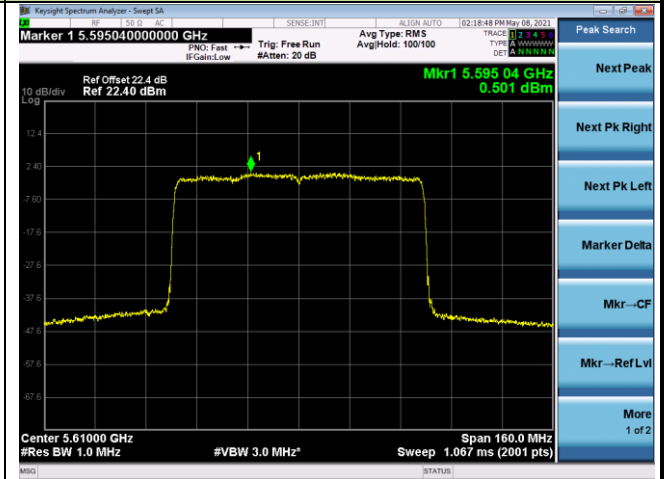

### 802.11ax-HE80 Power Spectral Density - Ant 1

Channel 42 (5210MHz)

Channel 58 (5290MHz)

Channel 106 (5530MHz)

Channel 122 (5610MHz)

Channel 138 (5690MHz)

Channel 155 (5775MHz)

802.11ax-HE160 Power Spectral Density - Ant 1