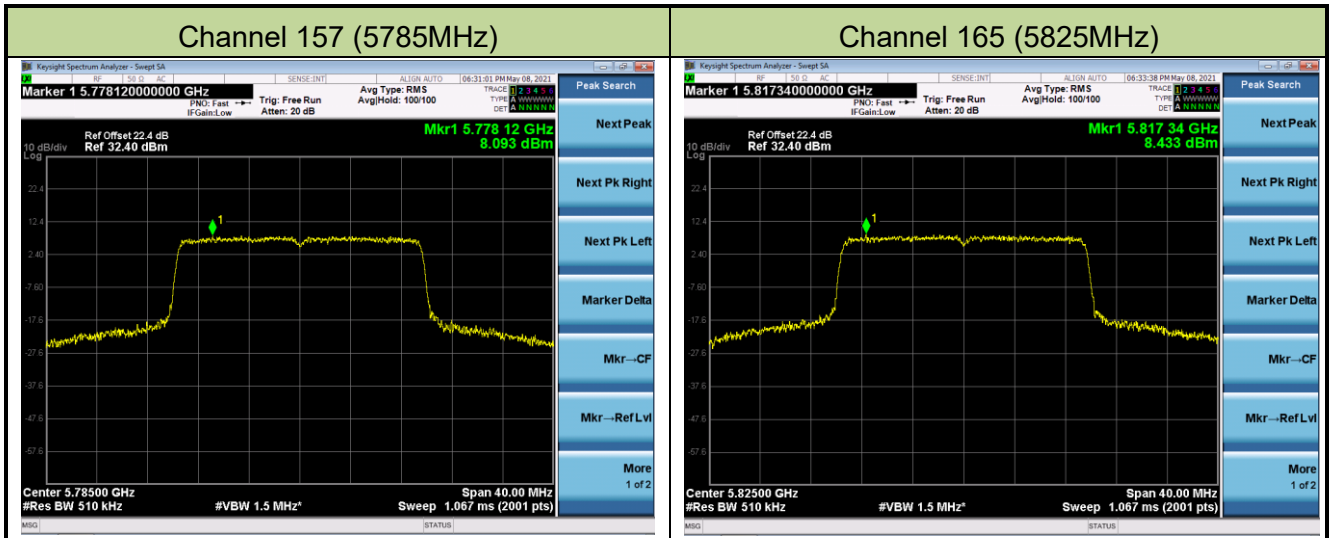

### 802.11ax-HE20 Power Spectral Density - Ant 1

Channel 36 (5180MHz)

Channel 44 (5220MHz)

Channel 48 (5240MHz)

Channel 52 (5260MHz)

Channel 60 (5300MHz)

Channel 64 (5320MHz)

### 802.11ax-HE40 Power Spectral Density - Ant 1

Channel 38 (5190MHz)

Channel 46 (5230MHz)

Channel 54 (5270MHz)

Channel 62 (5310MHz)

Channel 102 (5510MHz)

Channel 110 (5550MHz)