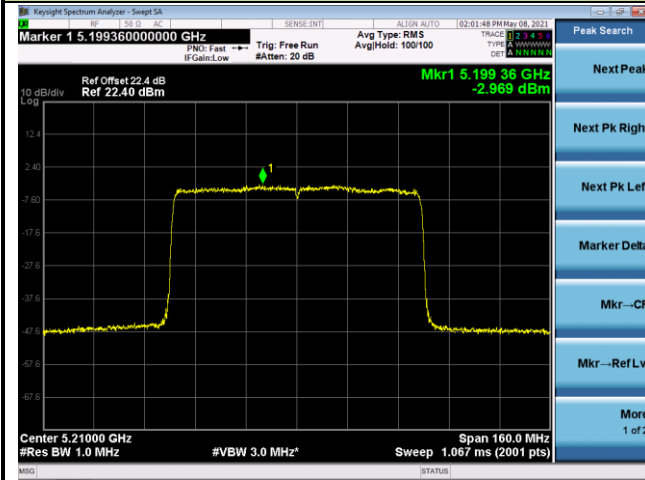

### 802.11ax-HE40 Power Spectral Density - Ant 1

Channel 38 (5190MHz)

Channel 46 (5230MHz)

Channel 54 (5270MHz)

Channel 62 (5310MHz)

Channel 102 (5510MHz)

Channel 110 (5550MHz)

### 802.11ax-HE80 Power Spectral Density - Ant 1

Channel 42 (5210MHz)

Channel 58 (5290MHz)

Channel 106 (5530MHz)

Channel 122 (5610MHz)

Channel 138 (5690MHz)

Channel 155 (5775MHz)

802.11ax-HE160 Power Spectral Density - Ant 1