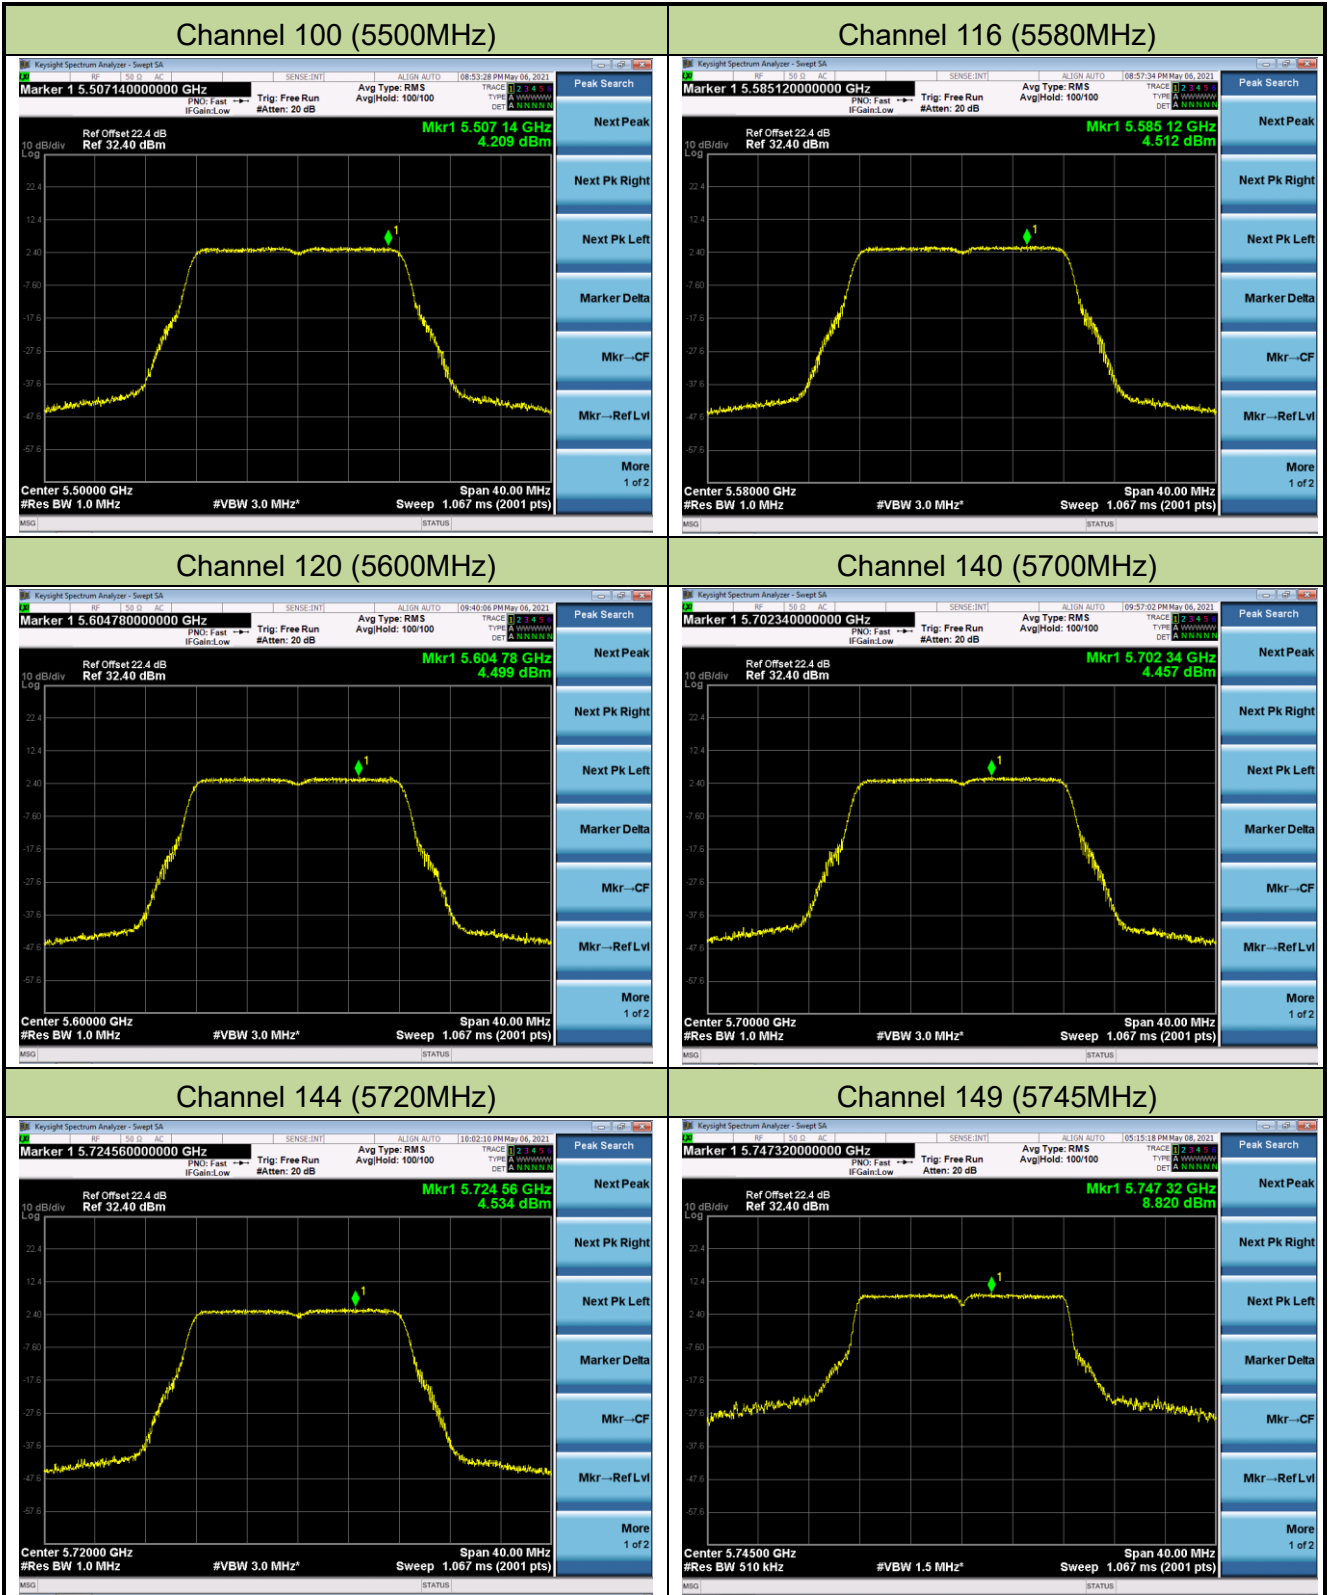

### 802.11ax-HE20 Power Spectral Density - Ant 1

Channel 36 (5180MHz)

Channel 44 (5220MHz)

Channel 48 (5240MHz)

Channel 52 (5260MHz)

Channel 60 (5300MHz)

Channel 64 (5320MHz)

### 802.11ax-HE80 Power Spectral Density - Ant 1

Channel 42 (5210MHz)

Channel 58 (5290MHz)

Channel 106 (5530MHz)

Channel 122 (5610MHz)

Channel 138 (5690MHz)

Channel 155 (5775MHz)

802.11ax-HE160 Power Spectral Density - Ant 1

Channel 50 (5250MHz)

Channel 114 (5570MHz)

802.11a Power Spectral Density - Ant 2

Channel 36 (5180MHz)

Channel 44 (5220MHz)

Channel 48 (5240MHz)

Channel 52 (5260MHz)

Channel 60 (5300MHz)

Channel 64 (5320MHz)

802.11ac-VHT20 Power Spectral Density - Ant 2

Channel 36 (5180MHz)

Channel 44 (5220MHz)

Channel 48 (5240MHz)

Channel 52 (5260MHz)

Channel 60 (5300MHz)

Channel 64 (5320MHz)