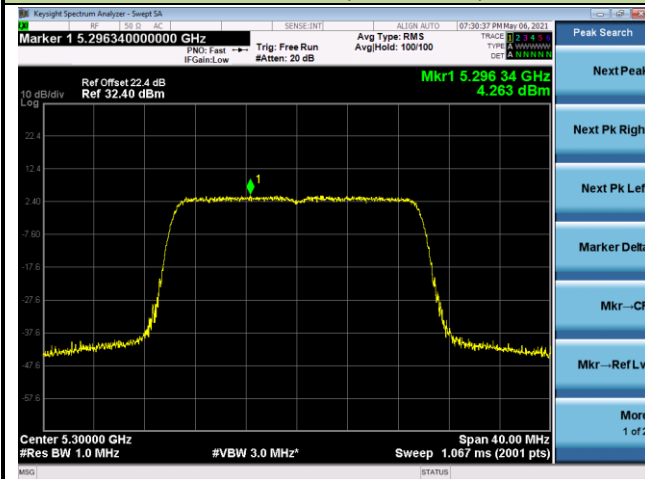

### 802.11ax-HE20 Power Spectral Density - Ant 1

Channel 36 (5180MHz)

Channel 44 (5220MHz)

Channel 48 (5240MHz)

Channel 52 (5260MHz)

Channel 60 (5300MHz)

Channel 64 (5320MHz)