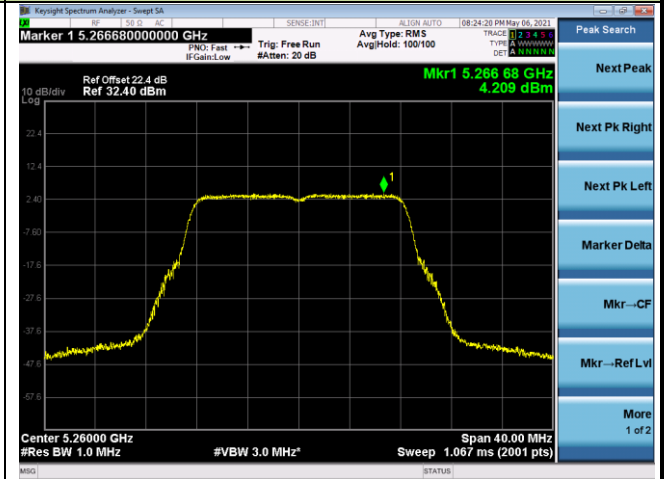

Channel 50 (5250MHz)

Channel 114 (5570MHz)

802.11a Power Spectral Density - Ant 2

Channel 36 (5180MHz)

Channel 44 (5220MHz)

Channel 48 (5240MHz)

Channel 52 (5260MHz)

Channel 60 (5300MHz)

Channel 64 (5320MHz)

802.11ac-VHT20 Power Spectral Density - Ant 2

Channel 36 (5180MHz)

Channel 44 (5220MHz)

Channel 48 (5240MHz)

Channel 52 (5260MHz)

Channel 60 (5300MHz)

Channel 64 (5320MHz)