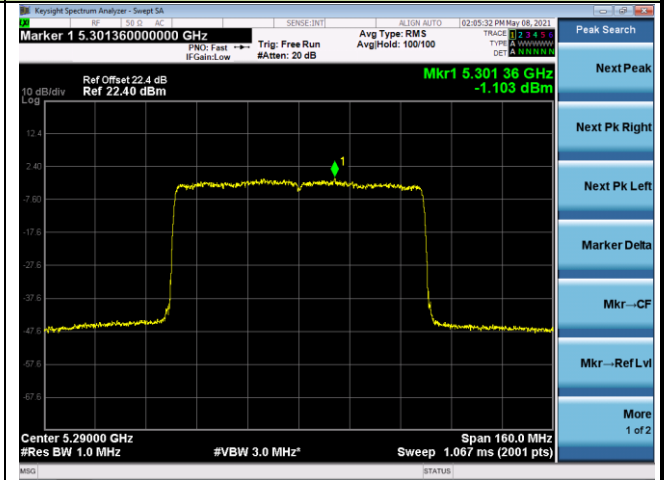

### 802.11ax-HE40 Power Spectral Density - Ant 1

Channel 38 (5190MHz)

Channel 46 (5230MHz)

Channel 54 (5270MHz)

Channel 62 (5310MHz)

Channel 102 (5510MHz)

Channel 110 (5550MHz)

### 802.11ax-HE80 Power Spectral Density - Ant 1

Channel 42 (5210MHz)

Channel 58 (5290MHz)

Channel 106 (5530MHz)

Channel 122 (5610MHz)

Channel 138 (5690MHz)

Channel 155 (5775MHz)

802.11ax-HE160 Power Spectral Density - Ant 1