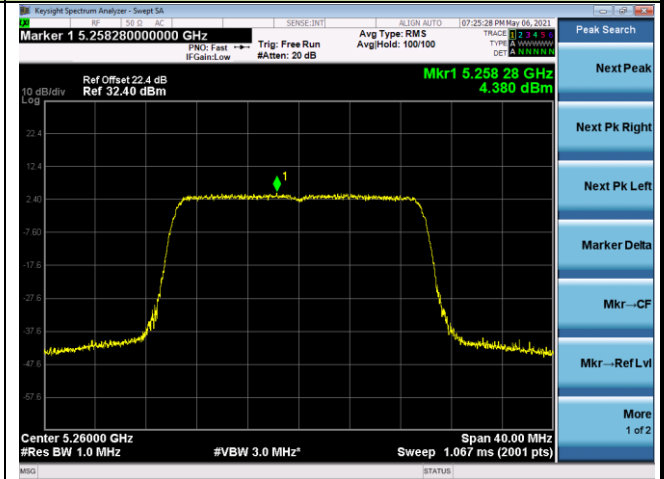

### 802.11ax-HE20 Power Spectral Density - Ant 1

Channel 36 (5180MHz)

Channel 44 (5220MHz)

Channel 48 (5240MHz)

Channel 52 (5260MHz)

Channel 60 (5300MHz)

Channel 64 (5320MHz)