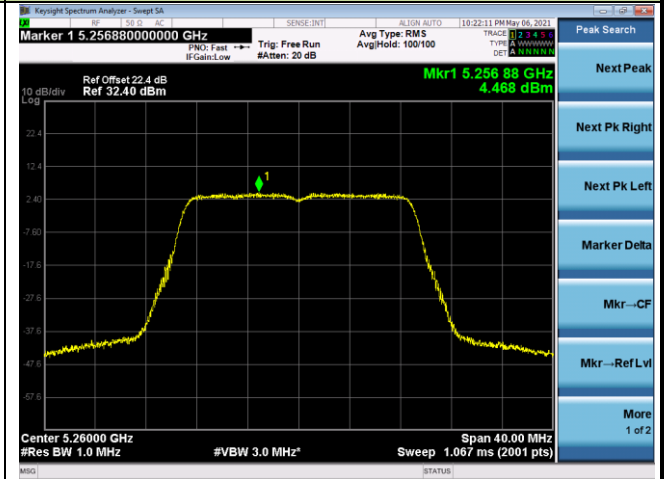

Channel 64 (5320MHz)

802.11ac-VHT20 Power Spectral Density - Ant 2

Channel 36 (5180MHz)

Channel 44 (5220MHz)

Channel 48 (5240MHz)

Channel 52 (5260MHz)

Channel 60 (5300MHz)

Channel 64 (5320MHz)