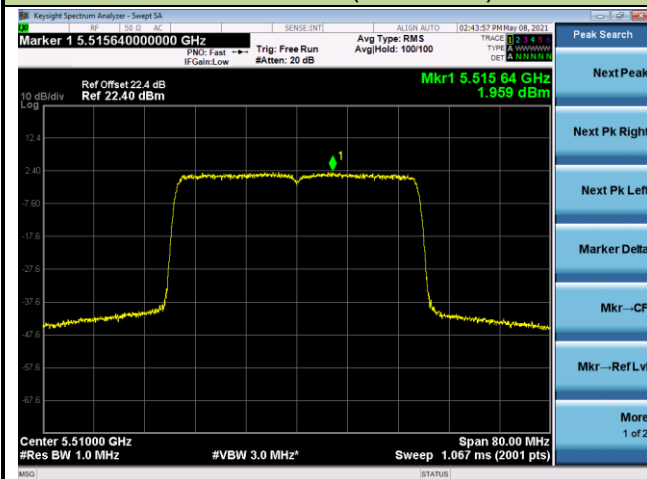

### 802.11ax-HE40 Power Spectral Density - Ant 1

Channel 38 (5190MHz)

Channel 46 (5230MHz)

Channel 54 (5270MHz)

Channel 62 (5310MHz)

Channel 102 (5510MHz)

Channel 110 (5550MHz)

### 802.11ax-HE80 Power Spectral Density - Ant 1

Channel 42 (5210MHz)

Channel 58 (5290MHz)

Channel 106 (5530MHz)

Channel 122 (5610MHz)

Channel 138 (5690MHz)

Channel 155 (5775MHz)

802.11ax-HE160 Power Spectral Density - Ant 1