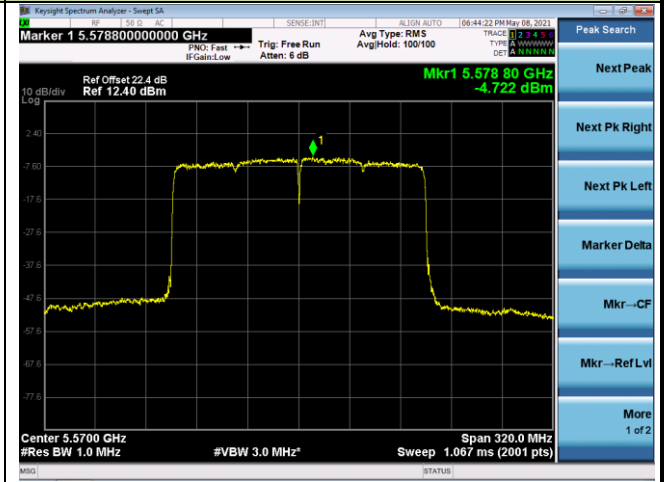

Channel 114 (5570MHz)