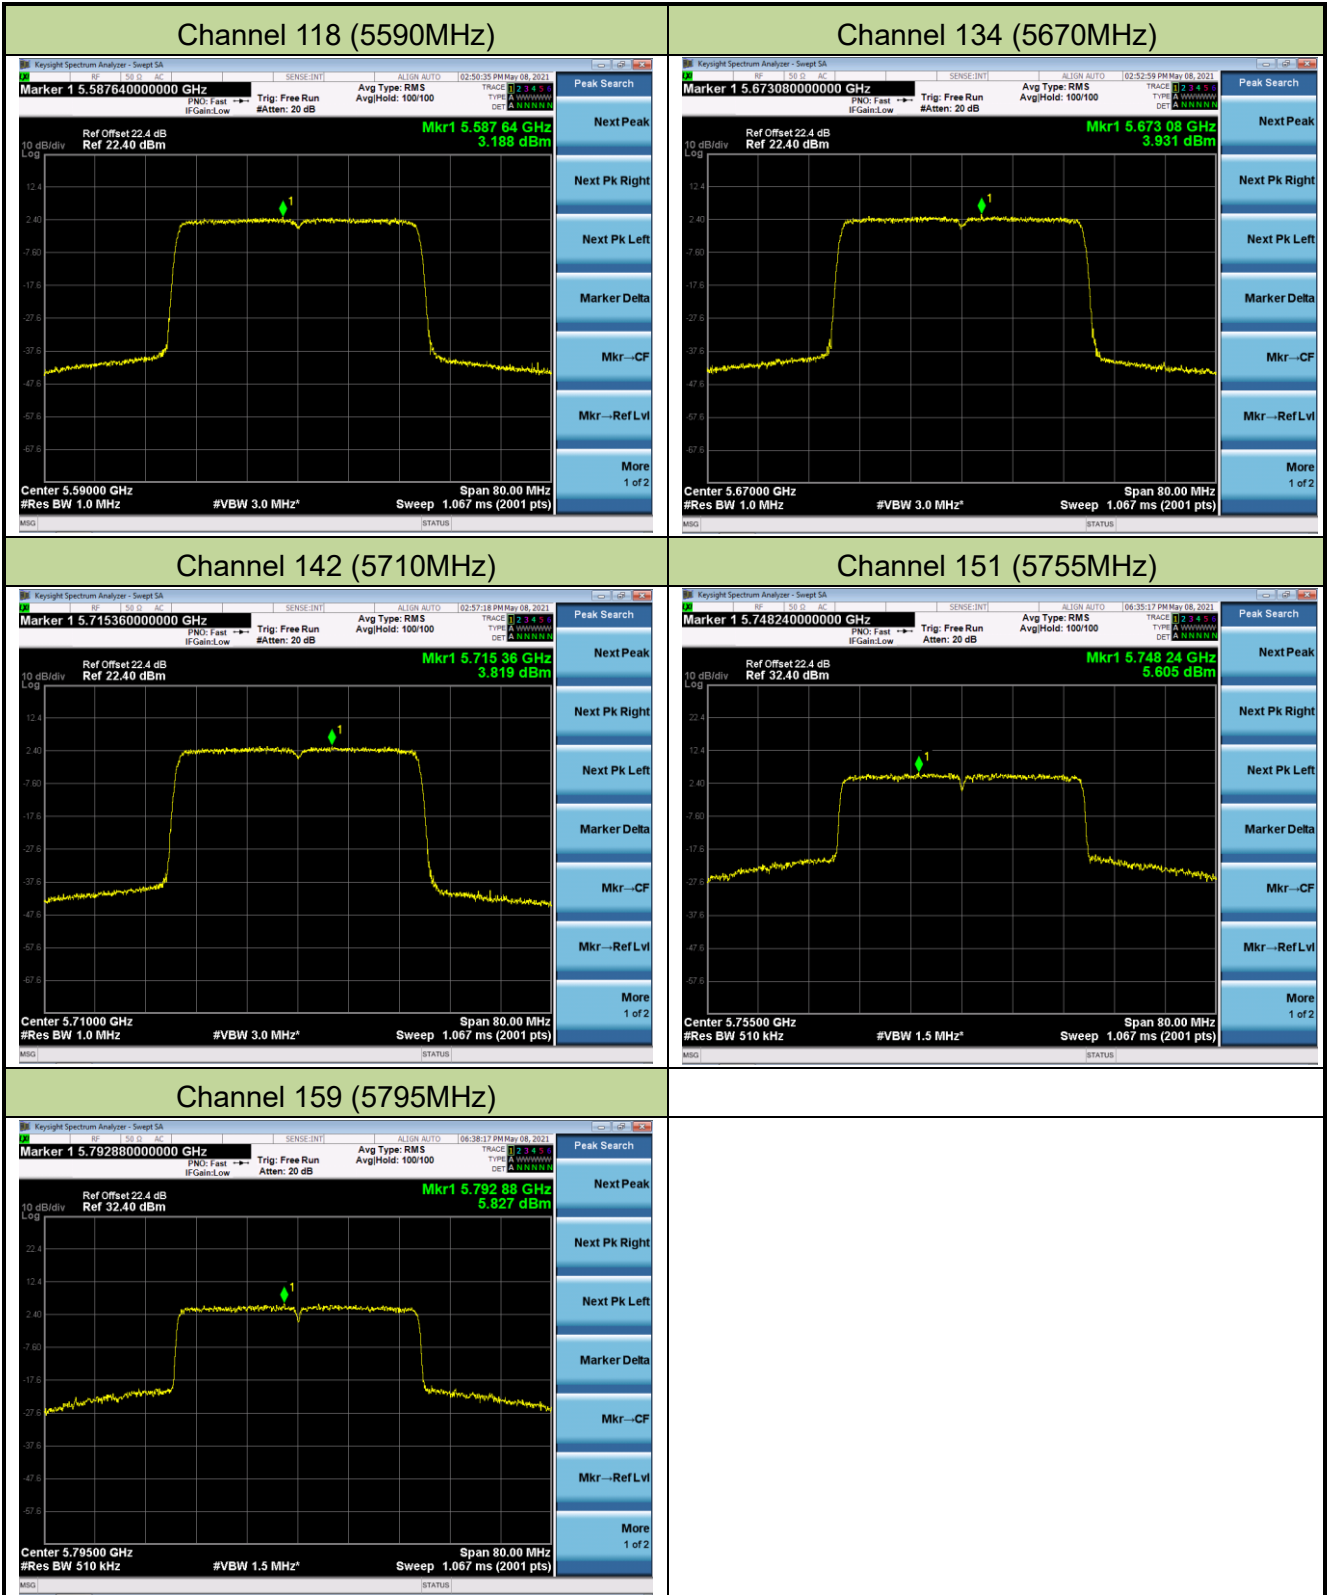

### 802.11ax-HE20 Power Spectral Density - Ant 1

Channel 36 (5180MHz)

Channel 44 (5220MHz)

Channel 48 (5240MHz)

Channel 52 (5260MHz)

Channel 60 (5300MHz)

Channel 64 (5320MHz)

### 802.11ax-HE40 Power Spectral Density - Ant 1

Channel 38 (5190MHz)

Channel 46 (5230MHz)

Channel 54 (5270MHz)

Channel 62 (5310MHz)

Channel 102 (5510MHz)

Channel 110 (5550MHz)

### 802.11ax-HE80 Power Spectral Density - Ant 1

Channel 42 (5210MHz)

Channel 58 (5290MHz)

Channel 106 (5530MHz)

Channel 122 (5610MHz)

Channel 138 (5690MHz)

Channel 155 (5775MHz)

802.11ax-HE160 Power Spectral Density - Ant 1