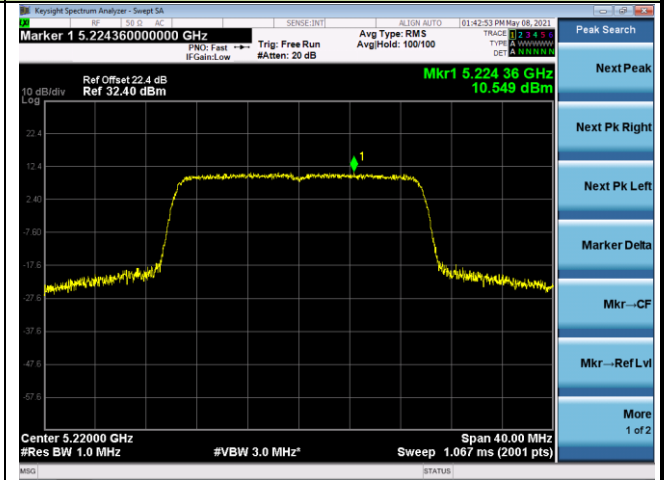

### 802.11ax-HE20 Power Spectral Density - Ant 1

Channel 36 (5180MHz)

Channel 44 (5220MHz)

Channel 48 (5240MHz)

Channel 52 (5260MHz)

Channel 60 (5300MHz)

Channel 64 (5320MHz)