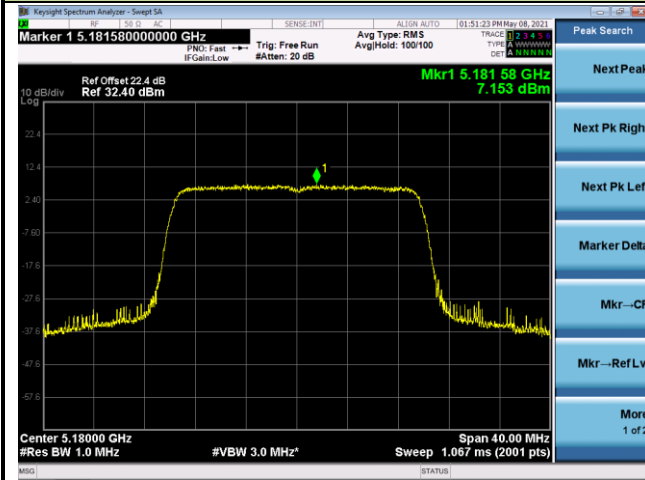

### 802.11ax-HE20 Power Spectral Density - Ant 1

Channel 36 (5180MHz)

Channel 44 (5220MHz)

Channel 48 (5240MHz)

Channel 52 (5260MHz)

Channel 60 (5300MHz)

Channel 64 (5320MHz)