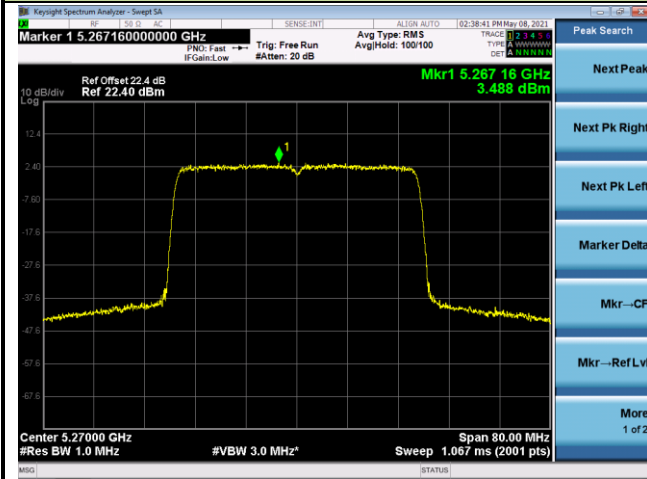

### 802.11ax-HE40 Power Spectral Density - Ant 1

Channel 38 (5190MHz)

Channel 46 (5230MHz)

Channel 54 (5270MHz)

Channel 62 (5310MHz)

Channel 102 (5510MHz)

Channel 110 (5550MHz)

### 802.11ax-HE80 Power Spectral Density - Ant 1

Channel 42 (5210MHz)

Channel 58 (5290MHz)

Channel 106 (5530MHz)

Channel 122 (5610MHz)

Channel 138 (5690MHz)

Channel 155 (5775MHz)

802.11ax-HE160 Power Spectral Density - Ant 1