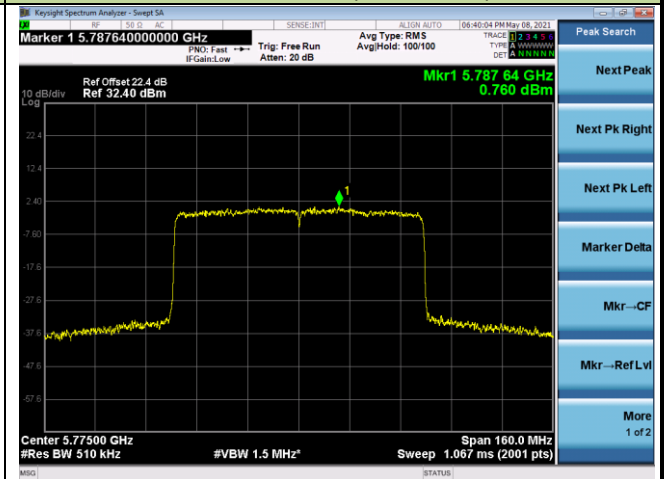

### 802.11ax-HE80 Power Spectral Density - Ant 1

Channel 42 (5210MHz)

Channel 58 (5290MHz)

Channel 106 (5530MHz)

Channel 122 (5610MHz)

Channel 138 (5690MHz)

Channel 155 (5775MHz)

802.11ax-HE160 Power Spectral Density - Ant 1