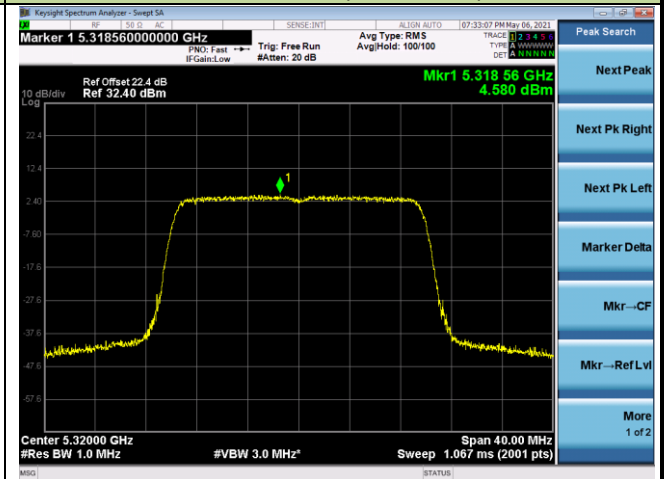

### 802.11ax-HE20 Power Spectral Density - Ant 1

Channel 36 (5180MHz)

Channel 44 (5220MHz)

Channel 48 (5240MHz)

Channel 52 (5260MHz)

Channel 60 (5300MHz)

Channel 64 (5320MHz)