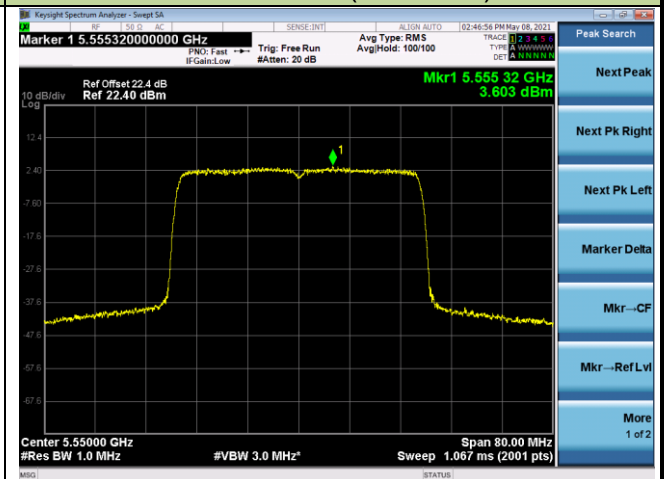

### 802.11ax-HE40 Power Spectral Density - Ant 1

Channel 38 (5190MHz)

Channel 46 (5230MHz)

Channel 54 (5270MHz)

Channel 62 (5310MHz)

Channel 102 (5510MHz)

Channel 110 (5550MHz)

### 802.11ax-HE80 Power Spectral Density - Ant 1

Channel 42 (5210MHz)

Channel 58 (5290MHz)

Channel 106 (5530MHz)

Channel 122 (5610MHz)

Channel 138 (5690MHz)

Channel 155 (5775MHz)

802.11ax-HE160 Power Spectral Density - Ant 1