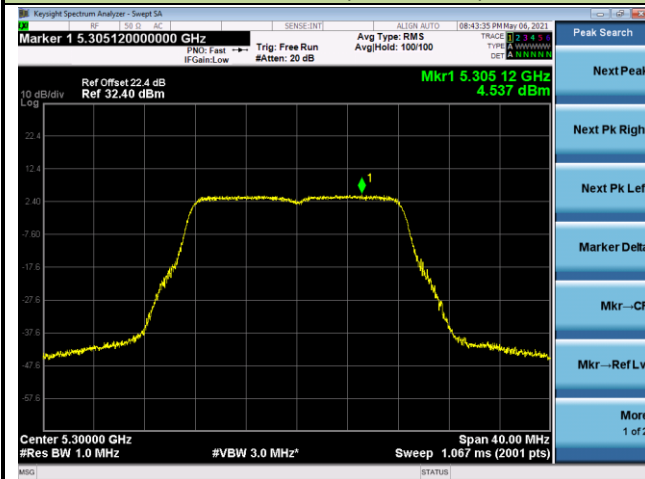

Channel 50 (5250MHz)

Channel 114 (5570MHz)

802.11a Power Spectral Density - Ant 2

Channel 36 (5180MHz)

Channel 44 (5220MHz)

Channel 48 (5240MHz)

Channel 52 (5260MHz)

Channel 60 (5300MHz)

Channel 64 (5320MHz)

802.11ac-VHT20 Power Spectral Density - Ant 2

Channel 36 (5180MHz)

Channel 44 (5220MHz)

Channel 48 (5240MHz)

Channel 52 (5260MHz)

Channel 60 (5300MHz)

Channel 64 (5320MHz)