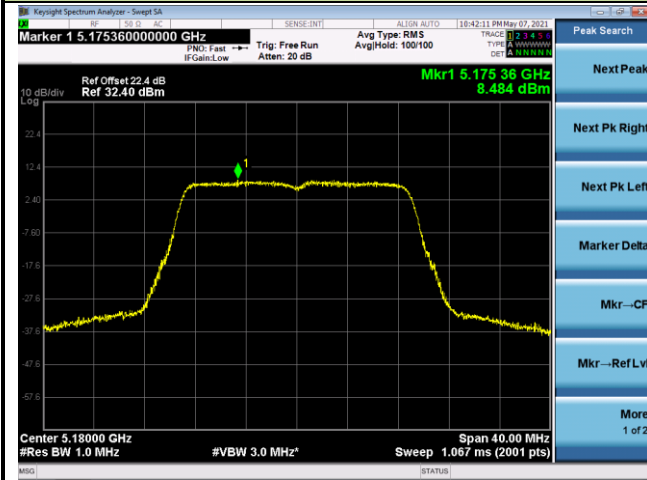

Channel 64 (5320MHz)

802.11ac-VHT20 Power Spectral Density - Ant 2

Channel 36 (5180MHz)

Channel 44 (5220MHz)

Channel 48 (5240MHz)

Channel 52 (5260MHz)

Channel 60 (5300MHz)

Channel 64 (5320MHz)