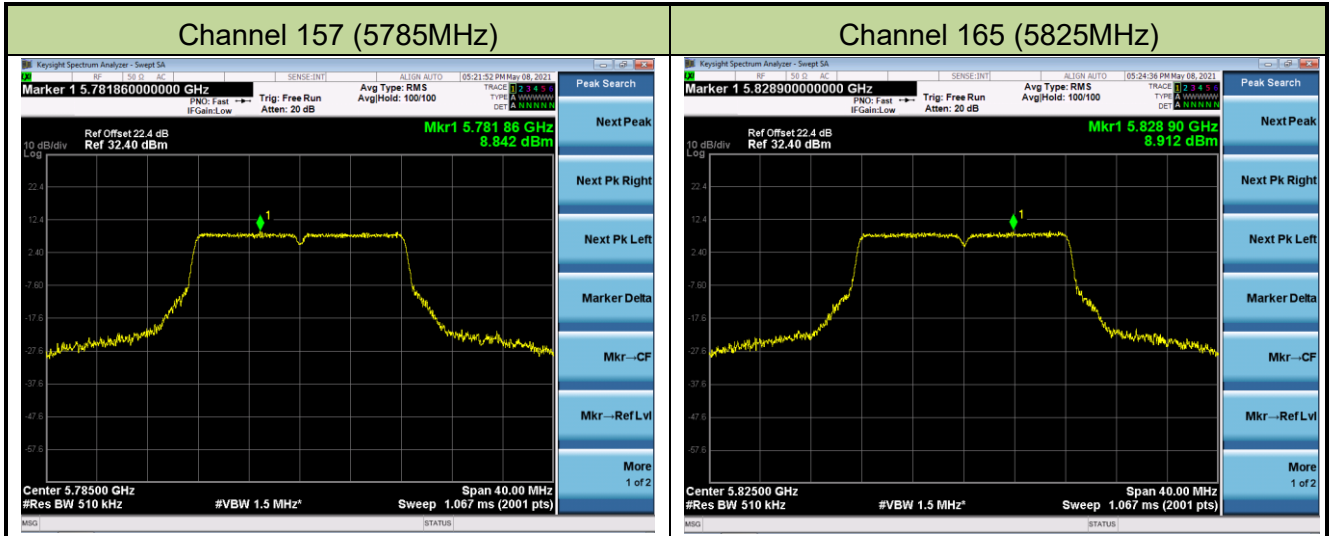

Channel 50 (5250MHz)

Channel 114 (5570MHz)

802.11a Power Spectral Density - Ant 2

Channel 36 (5180MHz)

Channel 44 (5220MHz)

Channel 48 (5240MHz)

Channel 52 (5260MHz)

Channel 60 (5300MHz)

Channel 64 (5320MHz)

802.11ac-VHT20 Power Spectral Density - Ant 2

Channel 36 (5180MHz)

Channel 44 (5220MHz)

Channel 48 (5240MHz)

Channel 52 (5260MHz)

Channel 60 (5300MHz)

Channel 64 (5320MHz)