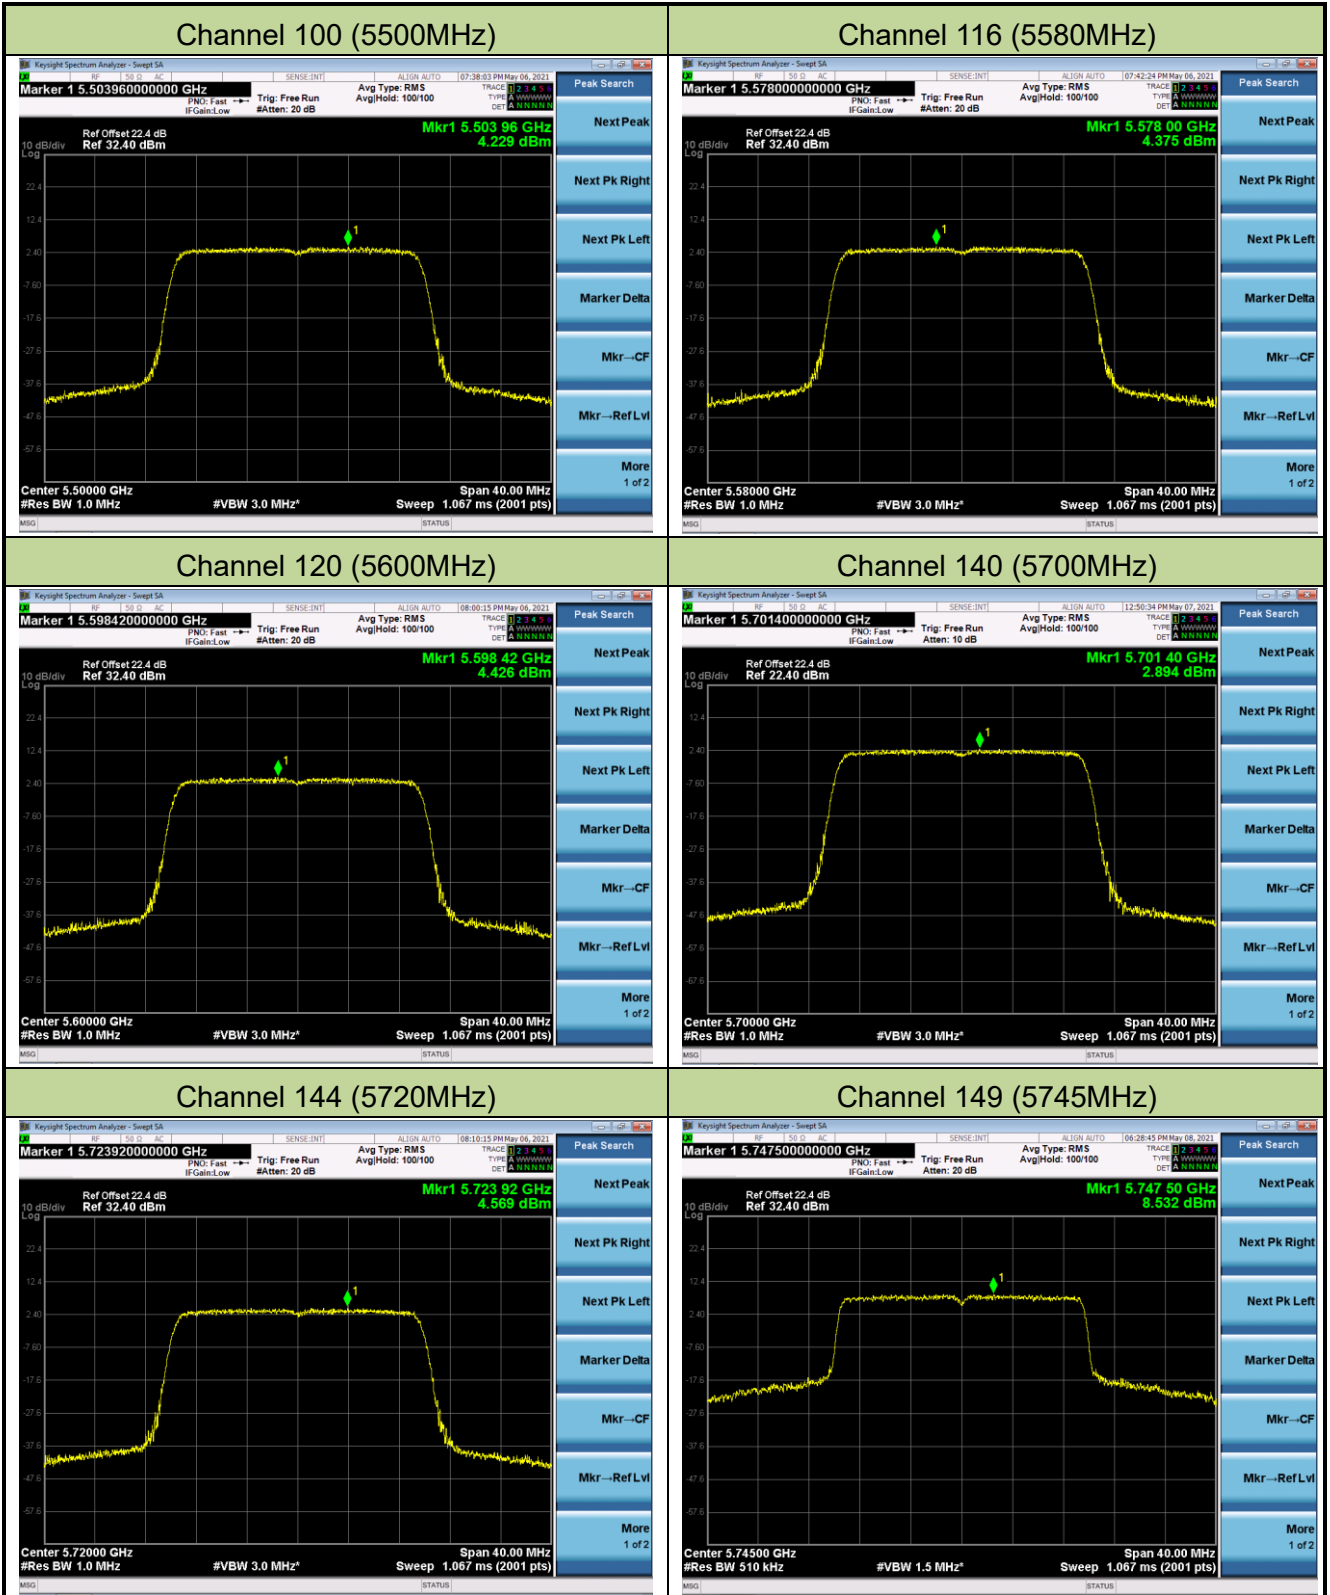

### 802.11ax-HE20 Power Spectral Density - Ant 1

Channel 36 (5180MHz)

Channel 44 (5220MHz)

Channel 48 (5240MHz)

Channel 52 (5260MHz)

Channel 60 (5300MHz)

Channel 64 (5320MHz)

### 802.11ax-HE40 Power Spectral Density - Ant 1

Channel 38 (5190MHz)

Channel 46 (5230MHz)

Channel 54 (5270MHz)

Channel 62 (5310MHz)

Channel 102 (5510MHz)

Channel 110 (5550MHz)

### 802.11ax-HE80 Power Spectral Density - Ant 1

Channel 42 (5210MHz)

Channel 58 (5290MHz)

Channel 106 (5530MHz)

Channel 122 (5610MHz)

Channel 138 (5690MHz)

Channel 155 (5775MHz)

802.11ax-HE160 Power Spectral Density - Ant 1