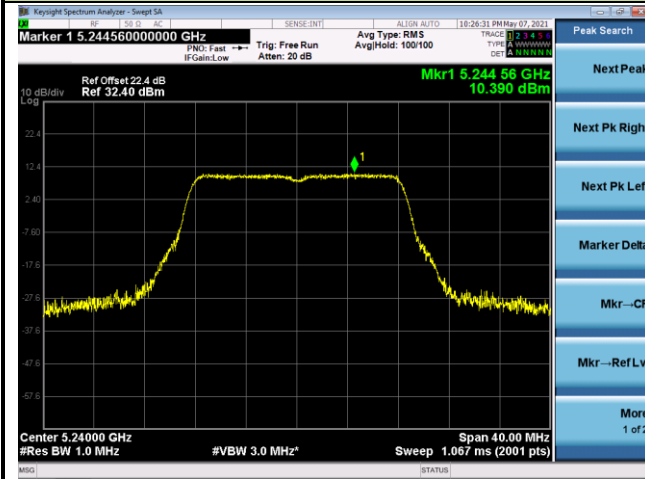

Channel 50 (5250MHz)

Channel 114 (5570MHz)

802.11a Power Spectral Density - Ant 2

Channel 36 (5180MHz)

Channel 44 (5220MHz)

Channel 48 (5240MHz)

Channel 52 (5260MHz)

Channel 60 (5300MHz)

Channel 64 (5320MHz)

802.11ac-VHT20 Power Spectral Density - Ant 2

Channel 36 (5180MHz)

Channel 44 (5220MHz)

Channel 48 (5240MHz)

Channel 52 (5260MHz)

Channel 60 (5300MHz)

Channel 64 (5320MHz)