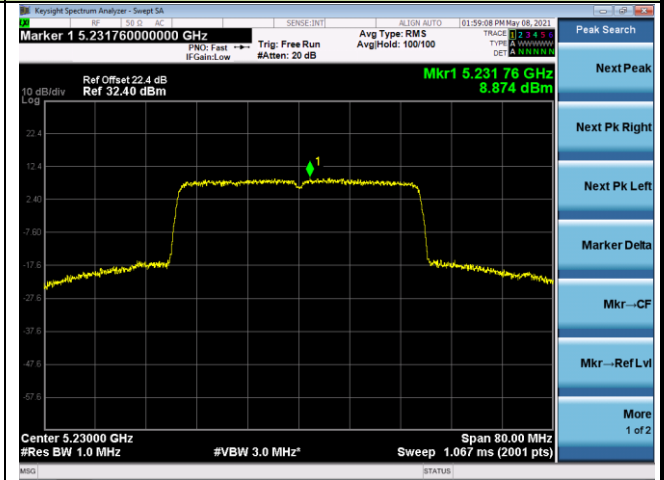

### 802.11ax-HE20 Power Spectral Density - Ant 1

Channel 36 (5180MHz)

Channel 44 (5220MHz)

Channel 48 (5240MHz)

Channel 52 (5260MHz)

Channel 60 (5300MHz)

Channel 64 (5320MHz)

### 802.11ax-HE40 Power Spectral Density - Ant 1

Channel 38 (5190MHz)

Channel 46 (5230MHz)

Channel 54 (5270MHz)

Channel 62 (5310MHz)

Channel 102 (5510MHz)

Channel 110 (5550MHz)