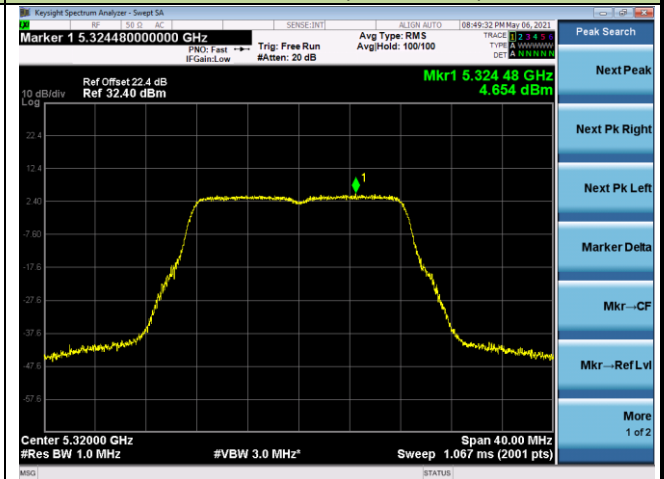

Channel 50 (5250MHz)

Channel 114 (5570MHz)

802.11a Power Spectral Density - Ant 2

Channel 36 (5180MHz)

Channel 44 (5220MHz)

Channel 48 (5240MHz)

Channel 52 (5260MHz)

Channel 60 (5300MHz)

Channel 64 (5320MHz)

802.11ac-VHT20 Power Spectral Density - Ant 2

Channel 36 (5180MHz)

Channel 44 (5220MHz)

Channel 48 (5240MHz)

Channel 52 (5260MHz)

Channel 60 (5300MHz)

Channel 64 (5320MHz)