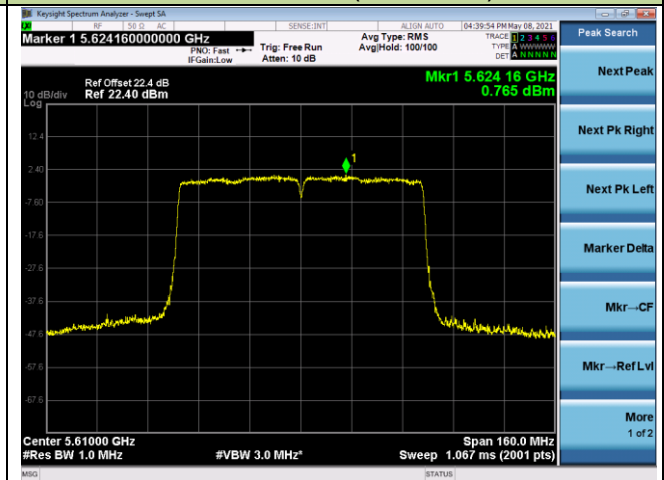

## 802.11ac-VHT80 Power Spectral Density - Ant 1

Channel 41 (5210MHz)

Channel 58 (5290MHz)

Channel 106 (5530MHz)

Channel 122 (5610MHz)

Channel 138 (5690MHz)

Channel 155 (5775MHz)

802.11ac-VHT160 Power Spectral Density - Ant 1

Channel 50 (5250MHz)

Channel 114 (5570MHz)