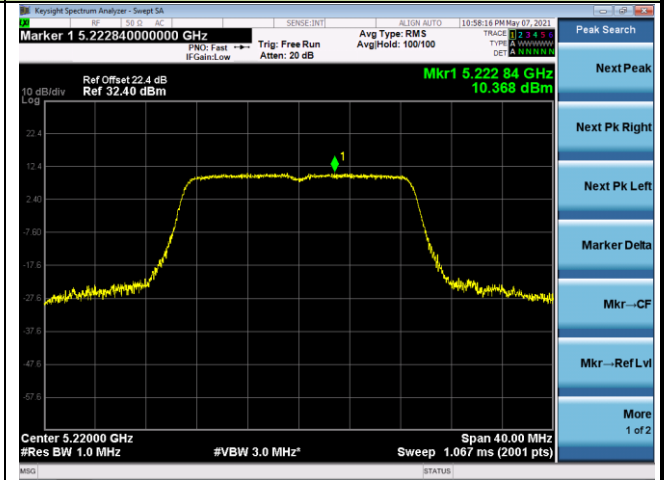

Channel 44 (5220MHz)