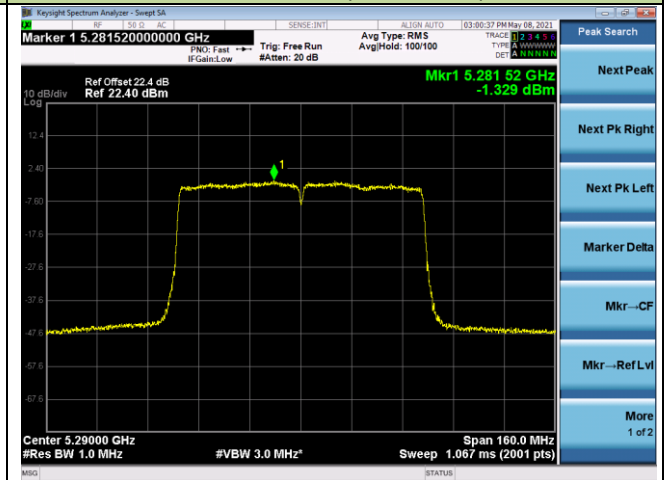

### 802.11ac-VHT40 Power Spectral Density - Ant 1

Channel 38 (5190MHz)

Channel 46 (5230MHz)

Channel 54 (5270MHz)

Channel 62 (5310MHz)

Channel 102 (5510MHz)

Channel 110 (5550MHz)

## 802.11ac-VHT80 Power Spectral Density - Ant 1

Channel 41 (5210MHz)

Channel 58 (5290MHz)

Channel 106 (5530MHz)

Channel 122 (5610MHz)

Channel 138 (5690MHz)

Channel 155 (5775MHz)

802.11ac-VHT160 Power Spectral Density - Ant 1