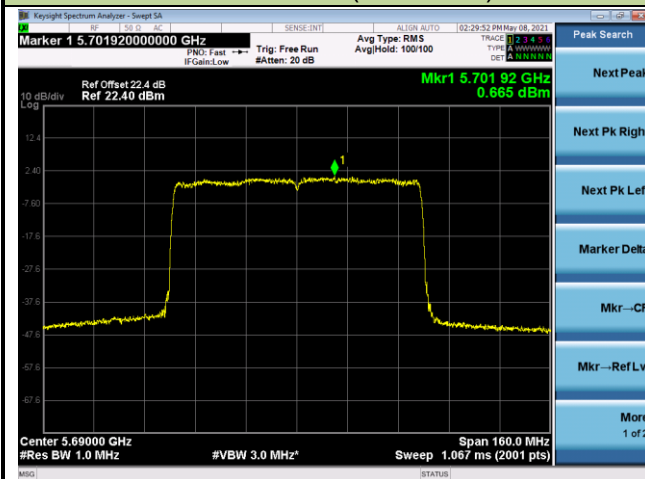

## 802.11ax-HE80 Power Spectral Density - Ant 0

Channel 42 (5210MHz)

Channel 58 (5290MHz)

Channel 106 (5530MHz)

Channel 122 (5610MHz)

Channel 138 (5690MHz)

Channel 155 (5775MHz)

802.11ax-HE160 Power Spectral Density - Ant 0

Channel 50 (5250MHz)

Channel 114 (5570MHz)