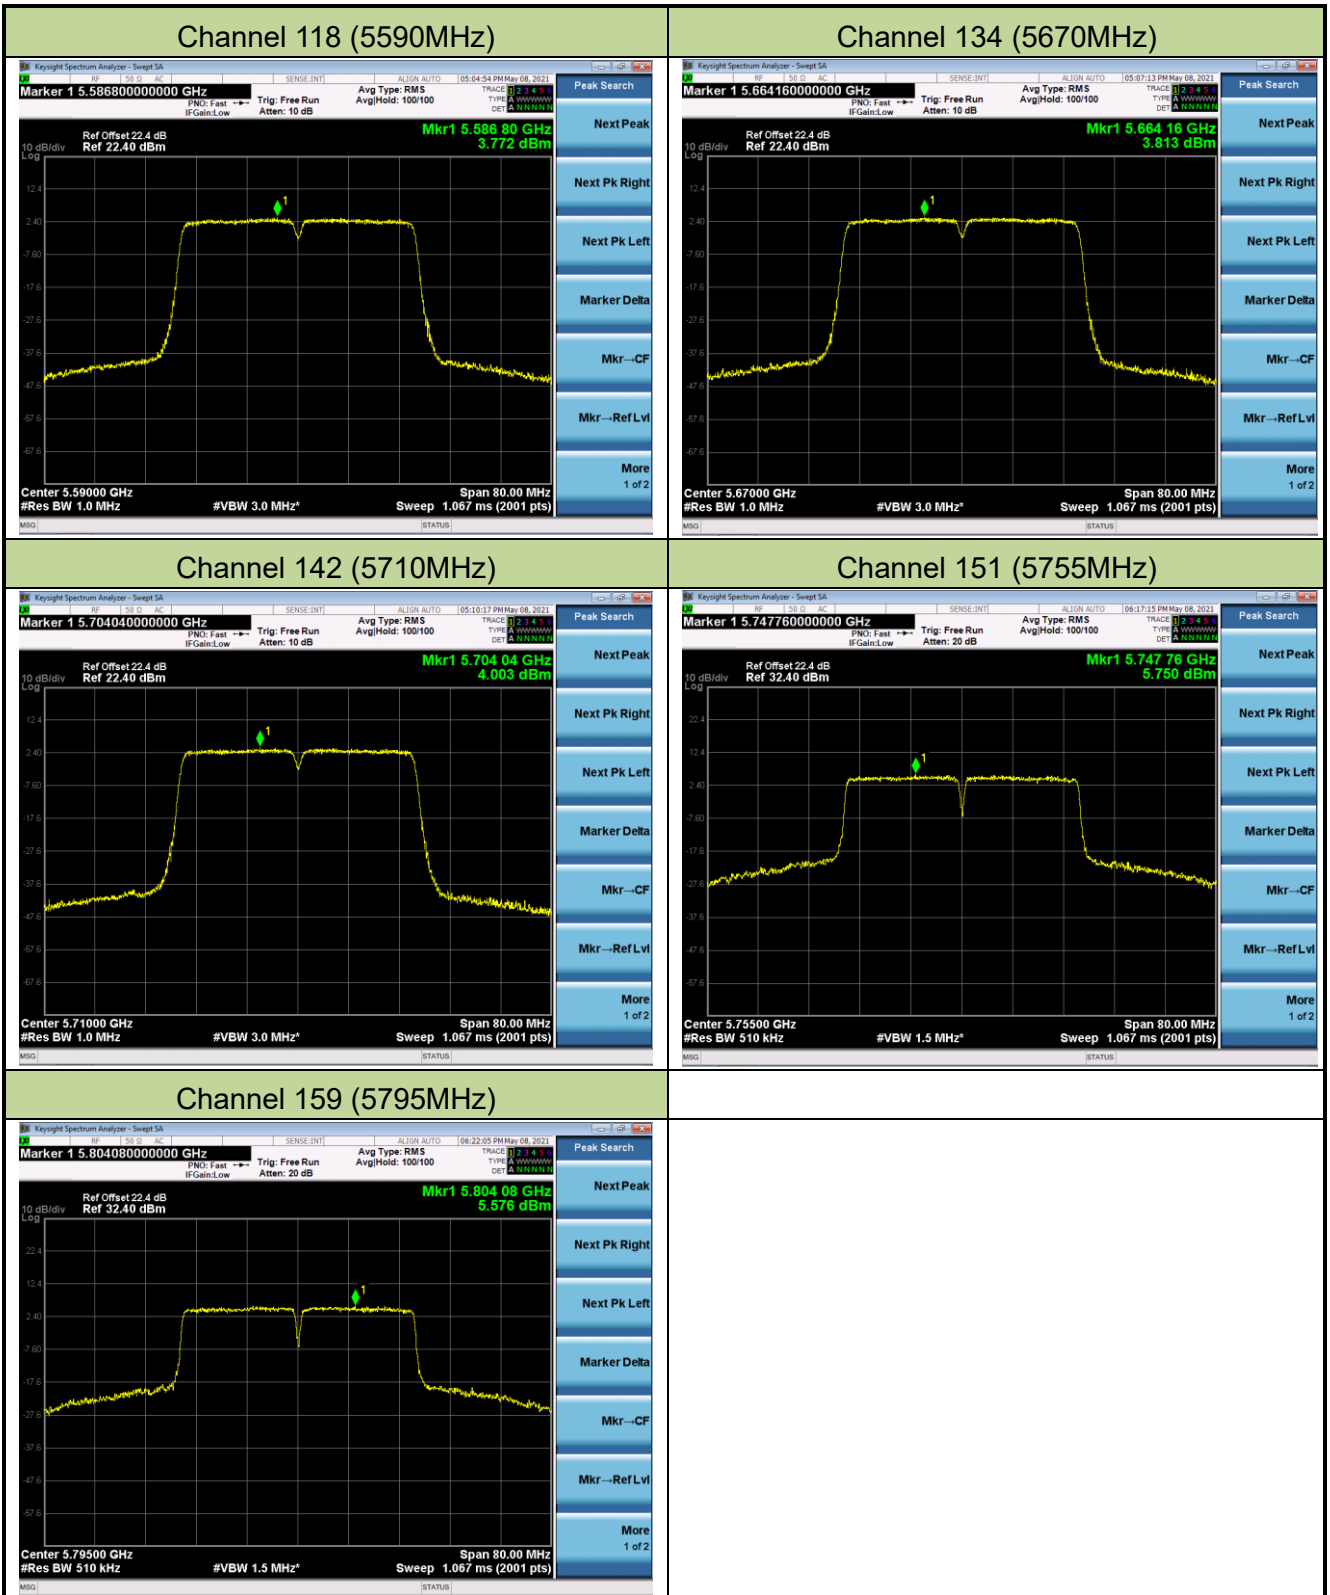

Channel 36 (5180MHz)

Channel 44 (5220MHz)

Channel 48 (5240MHz)

Channel 52 (5260MHz)

Channel 60 (5300MHz)

Channel 64 (5320MHz)

### 802.11ac-VHT40 Power Spectral Density - Ant 1

Channel 38 (5190MHz)

Channel 46 (5230MHz)

Channel 54 (5270MHz)

Channel 62 (5310MHz)

Channel 102 (5510MHz)

Channel 110 (5550MHz)

## 802.11ac-VHT80 Power Spectral Density - Ant 1

Channel 41 (5210MHz)

Channel 58 (5290MHz)

Channel 106 (5530MHz)

Channel 122 (5610MHz)

Channel 138 (5690MHz)

Channel 155 (5775MHz)

802.11ac-VHT160 Power Spectral Density - Ant 1

Channel 50 (5250MHz)

Channel 114 (5570MHz)