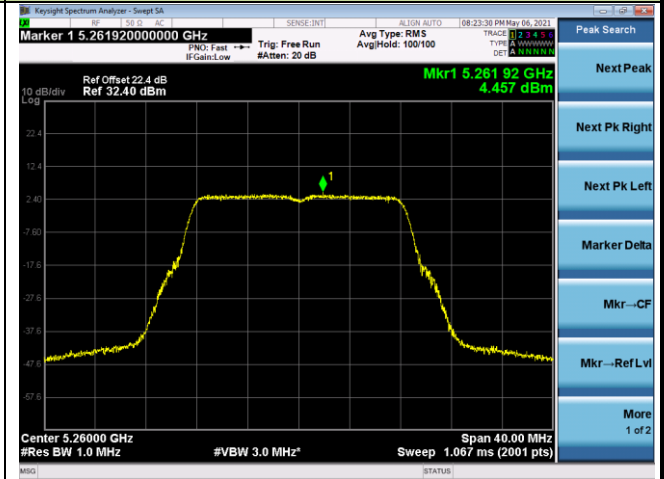

### 802.11a Power Spectral Density - Ant 1

Channel 36 (5180MHz)

Channel 44 (5220MHz)

Channel 48 (5240MHz)

Channel 52 (5260MHz)

Channel 60 (5300MHz)

Channel 64 (5320MHz)

802.11ac-VHT20 Power Spectral Density - Ant 1