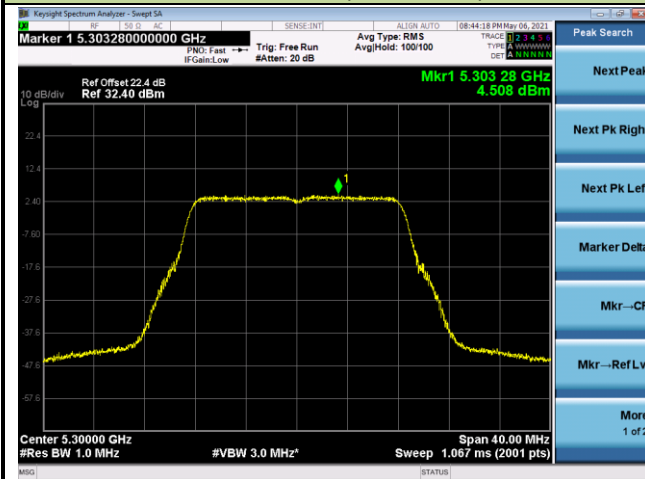

### 802.11a Power Spectral Density - Ant 1

Channel 36 (5180MHz)

Channel 44 (5220MHz)

Channel 48 (5240MHz)

Channel 52 (5260MHz)

Channel 60 (5300MHz)

Channel 64 (5320MHz)

802.11ac-VHT20 Power Spectral Density - Ant 1