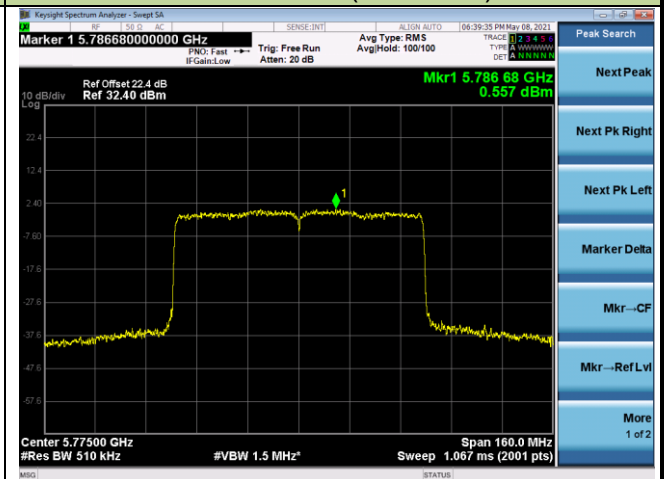

## 802.11ax-HE80 Power Spectral Density - Ant 0

Channel 42 (5210MHz)

Channel 58 (5290MHz)

Channel 106 (5530MHz)

Channel 122 (5610MHz)

Channel 138 (5690MHz)

Channel 155 (5775MHz)

802.11ax-HE160 Power Spectral Density - Ant 0

Channel 50 (5250MHz)

Channel 114 (5570MHz)