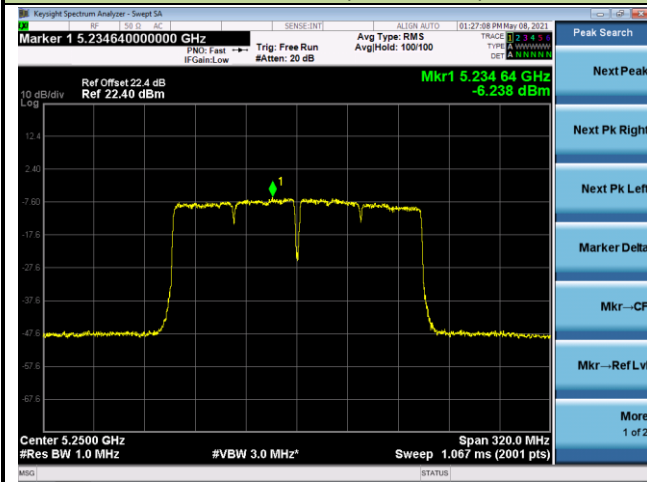

## 802.11ac-VHT80 Power Spectral Density - Ant 1

Channel 41 (5210MHz)

Channel 58 (5290MHz)

Channel 106 (5530MHz)

Channel 122 (5610MHz)

Channel 138 (5690MHz)

Channel 155 (5775MHz)

802.11ac-VHT160 Power Spectral Density - Ant 1

Channel 50 (5250MHz)

Channel 114 (5570MHz)