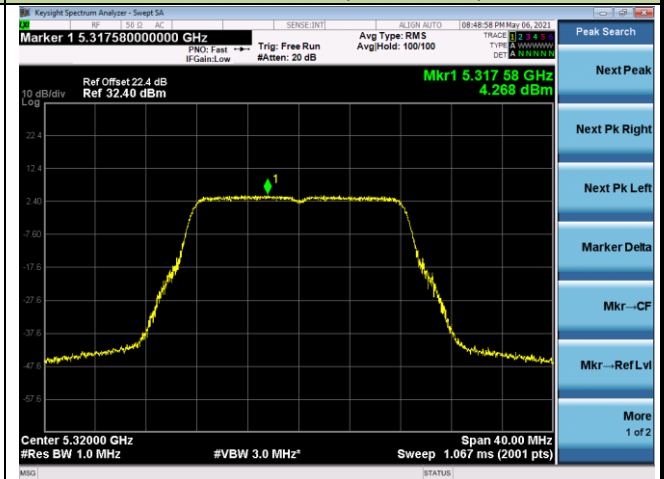

### 802.11a Power Spectral Density - Ant 1

Channel 36 (5180MHz)

Channel 44 (5220MHz)

Channel 48 (5240MHz)

Channel 52 (5260MHz)

Channel 60 (5300MHz)

Channel 64 (5320MHz)

802.11ac-VHT20 Power Spectral Density - Ant 1