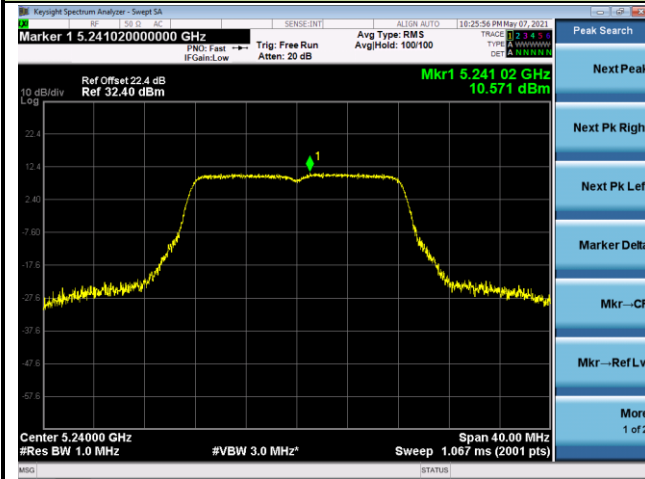

### 802.11a Power Spectral Density - Ant 1

Channel 36 (5180MHz)

Channel 44 (5220MHz)

Channel 48 (5240MHz)

Channel 52 (5260MHz)

Channel 60 (5300MHz)

Channel 64 (5320MHz)

802.11ac-VHT20 Power Spectral Density - Ant 1