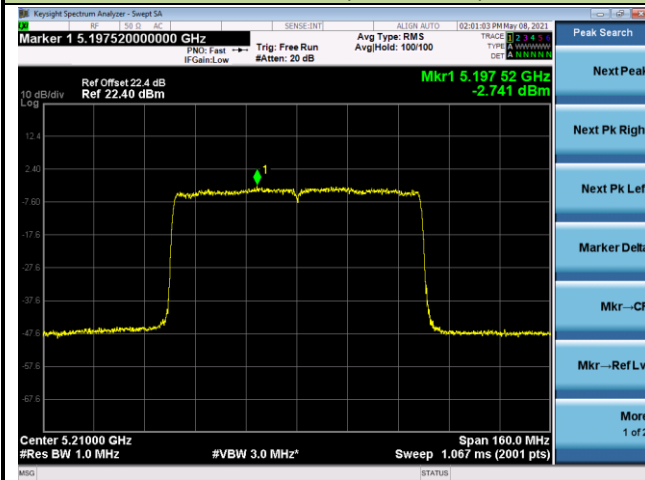

## 802.11ax-HE80 Power Spectral Density - Ant 0

Channel 42 (5210MHz)

Channel 58 (5290MHz)

Channel 106 (5530MHz)

Channel 122 (5610MHz)

Channel 138 (5690MHz)

Channel 155 (5775MHz)

802.11ax-HE160 Power Spectral Density - Ant 0