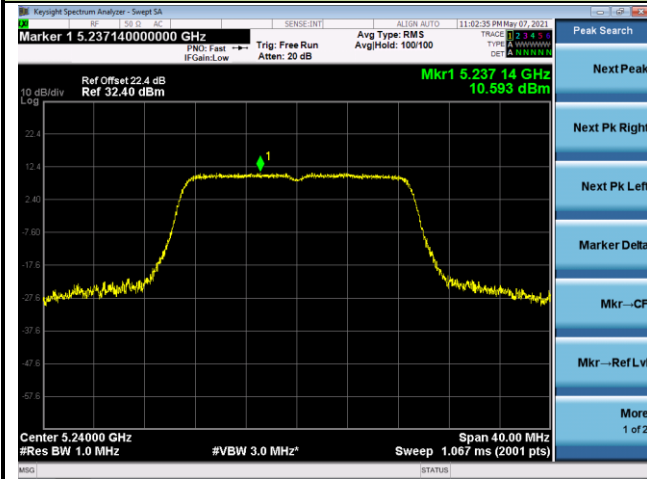

Channel 48 (5240MHz)