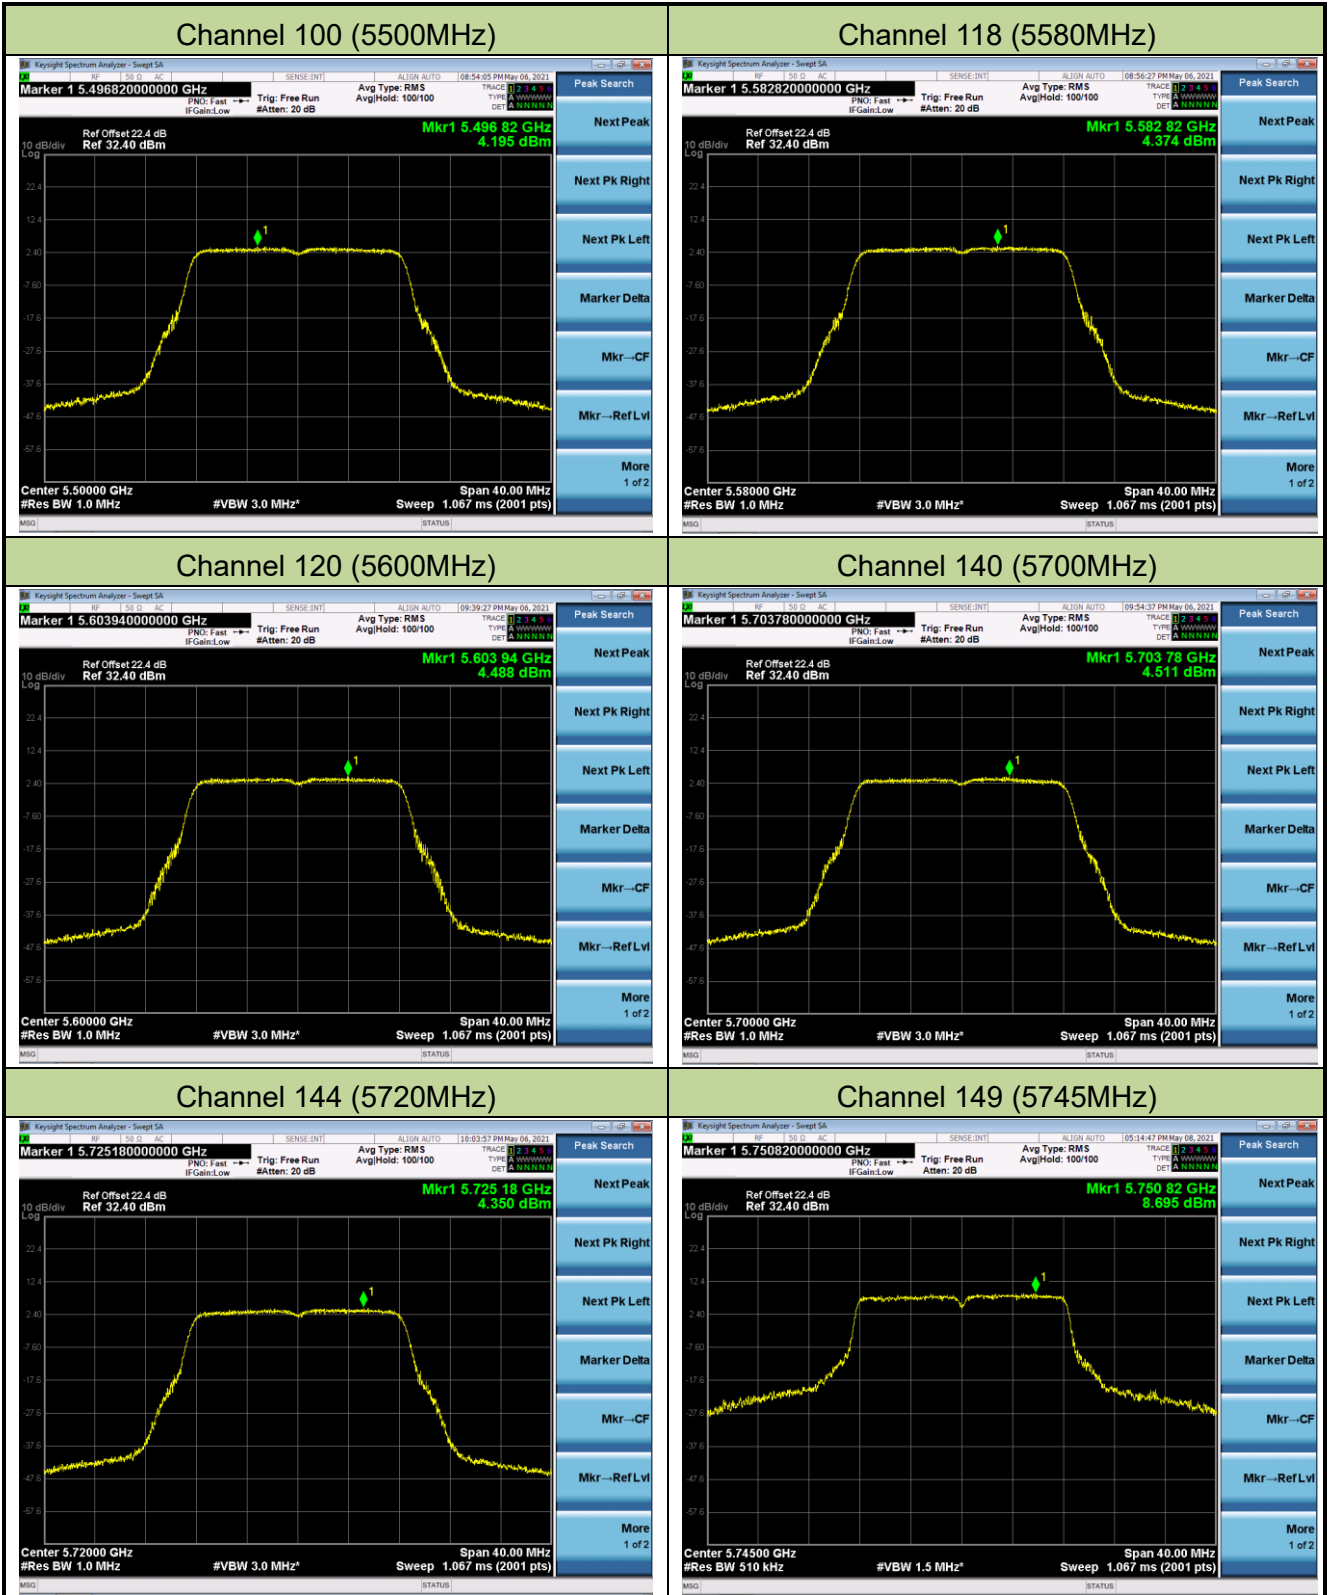

Channel 50 (5250MHz)

Channel 114 (5570MHz)

### 802.11a Power Spectral Density - Ant 1

Channel 36 (5180MHz)

Channel 44 (5220MHz)

Channel 48 (5240MHz)

Channel 52 (5260MHz)

Channel 60 (5300MHz)

Channel 64 (5320MHz)

802.11ac-VHT20 Power Spectral Density - Ant 1

Channel 36 (5180MHz)

Channel 44 (5220MHz)

Channel 48 (5240MHz)

Channel 52 (5260MHz)

Channel 60 (5300MHz)

Channel 64 (5320MHz)

### 802.11ac-VHT40 Power Spectral Density - Ant 1

Channel 38 (5190MHz)

Channel 46 (5230MHz)

Channel 54 (5270MHz)

Channel 62 (5310MHz)

Channel 102 (5510MHz)

Channel 110 (5550MHz)