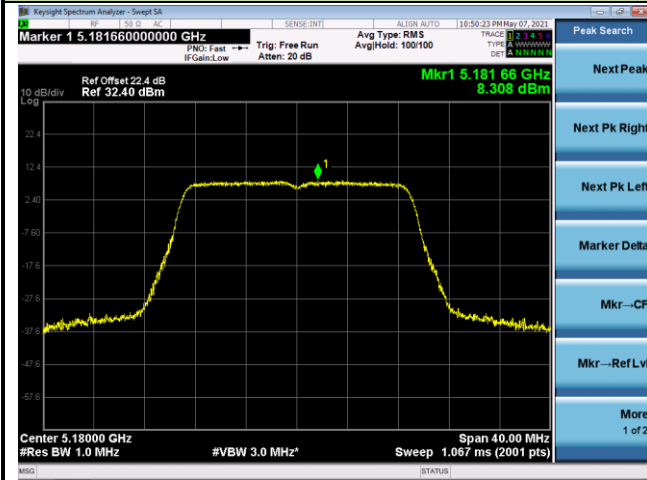

802.11ac-VHT20 Power Spectral Density - Ant 1

Channel 36 (5180MHz)