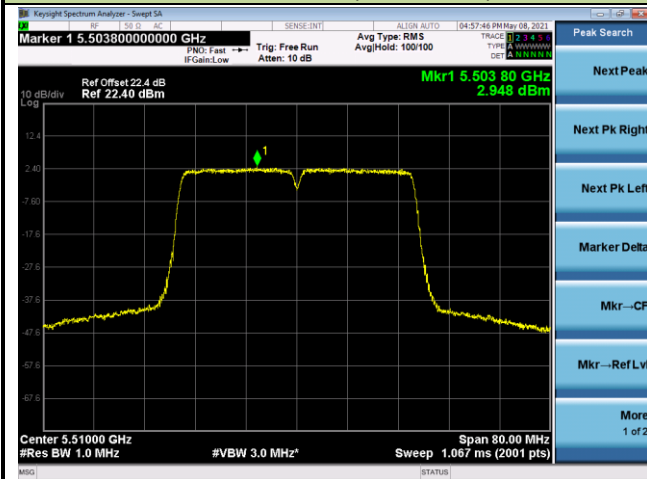

### 802.11ac-VHT40 Power Spectral Density - Ant 1

Channel 38 (5190MHz)

Channel 46 (5230MHz)

Channel 54 (5270MHz)

Channel 62 (5310MHz)

Channel 102 (5510MHz)

Channel 110 (5550MHz)

## 802.11ac-VHT80 Power Spectral Density - Ant 1

Channel 41 (5210MHz)

Channel 58 (5290MHz)

Channel 106 (5530MHz)

Channel 122 (5610MHz)

Channel 138 (5690MHz)

Channel 155 (5775MHz)

802.11ac-VHT160 Power Spectral Density - Ant 1