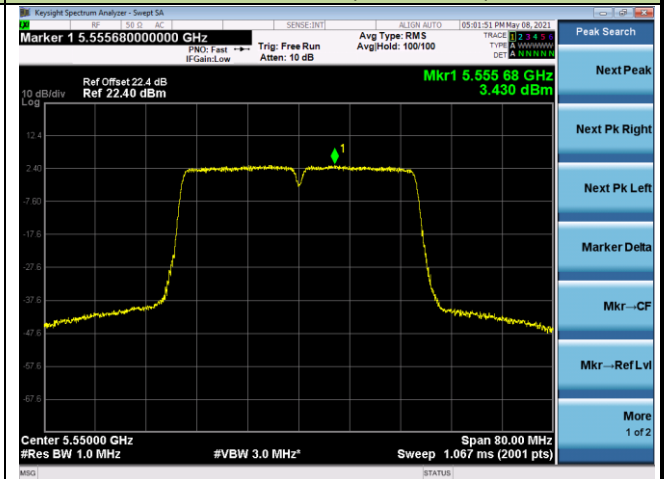

### 802.11ac-VHT40 Power Spectral Density - Ant 1

Channel 38 (5190MHz)

Channel 46 (5230MHz)

Channel 54 (5270MHz)

Channel 62 (5310MHz)

Channel 102 (5510MHz)

Channel 110 (5550MHz)

## 802.11ac-VHT80 Power Spectral Density - Ant 1

Channel 41 (5210MHz)

Channel 58 (5290MHz)

Channel 106 (5530MHz)

Channel 122 (5610MHz)

Channel 138 (5690MHz)

Channel 155 (5775MHz)

802.11ac-VHT160 Power Spectral Density - Ant 1