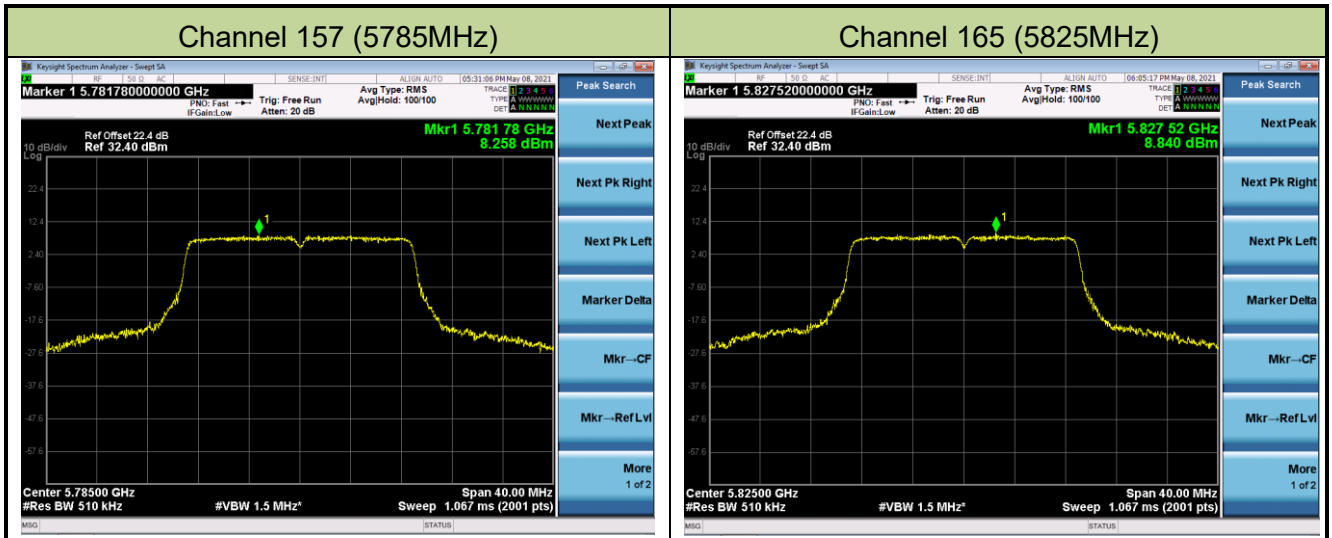

Channel 36 (5180MHz)

Channel 44 (5220MHz)

Channel 48 (5240MHz)

Channel 52 (5260MHz)

Channel 60 (5300MHz)

Channel 64 (5320MHz)

### 802.11ac-VHT40 Power Spectral Density - Ant 1

Channel 38 (5190MHz)

Channel 46 (5230MHz)

Channel 54 (5270MHz)

Channel 62 (5310MHz)

Channel 102 (5510MHz)

Channel 110 (5550MHz)