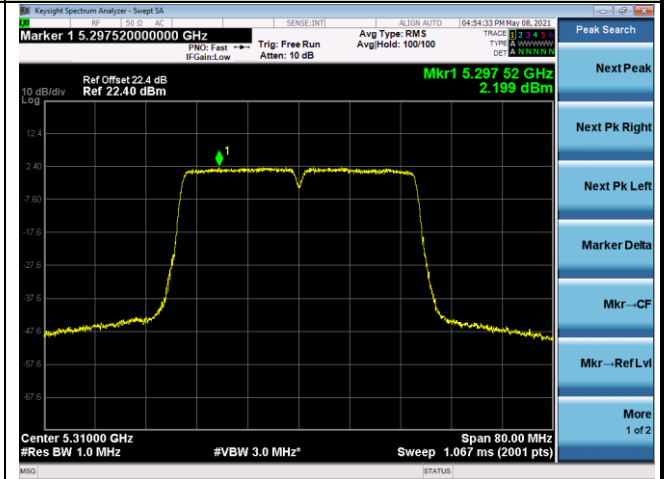

### 802.11ac-VHT40 Power Spectral Density - Ant 1

Channel 38 (5190MHz)

Channel 46 (5230MHz)

Channel 54 (5270MHz)

Channel 62 (5310MHz)

Channel 102 (5510MHz)

Channel 110 (5550MHz)

## 802.11ac-VHT80 Power Spectral Density - Ant 1

Channel 41 (5210MHz)

Channel 58 (5290MHz)

Channel 106 (5530MHz)

Channel 122 (5610MHz)

Channel 138 (5690MHz)

Channel 155 (5775MHz)

802.11ac-VHT160 Power Spectral Density - Ant 1