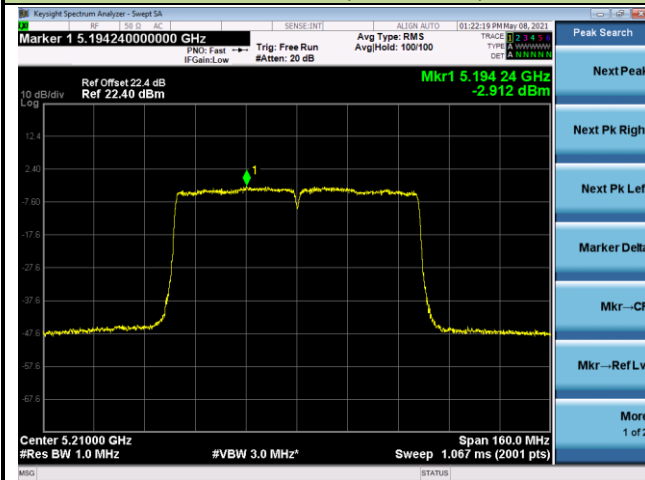

### 802.11ac-VHT40 Power Spectral Density - Ant 1

Channel 38 (5190MHz)

Channel 46 (5230MHz)

Channel 54 (5270MHz)

Channel 62 (5310MHz)

Channel 102 (5510MHz)

Channel 110 (5550MHz)

## 802.11ac-VHT80 Power Spectral Density - Ant 1

Channel 41 (5210MHz)

Channel 58 (5290MHz)

Channel 106 (5530MHz)

Channel 122 (5610MHz)

Channel 138 (5690MHz)

Channel 155 (5775MHz)

802.11ac-VHT160 Power Spectral Density - Ant 1