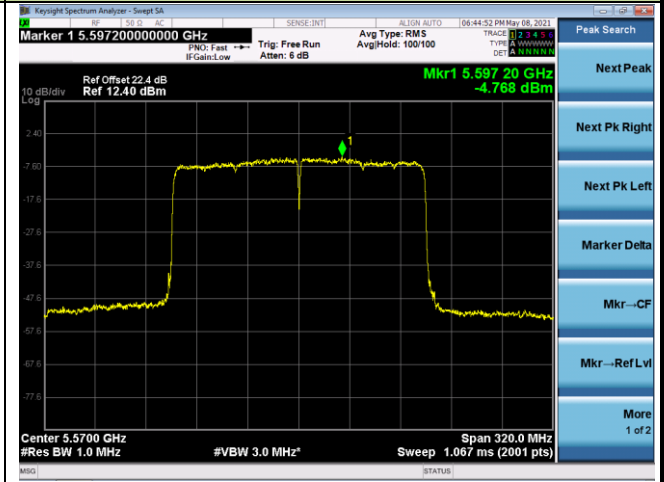

## 802.11ax-HE80 Power Spectral Density - Ant 0

Channel 42 (5210MHz)

Channel 58 (5290MHz)

Channel 106 (5530MHz)

Channel 122 (5610MHz)

Channel 138 (5690MHz)

Channel 155 (5775MHz)

802.11ax-HE160 Power Spectral Density - Ant 0

Channel 50 (5250MHz)

Channel 114 (5570MHz)