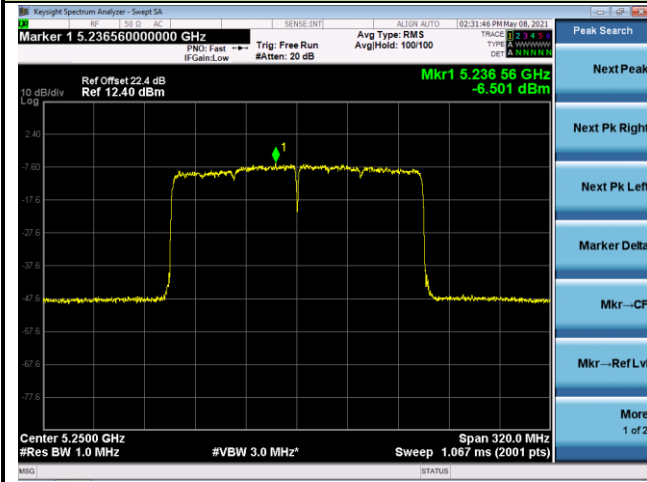

802.11ax-HE160 Power Spectral Density - Ant 0

Channel 50 (5250MHz)