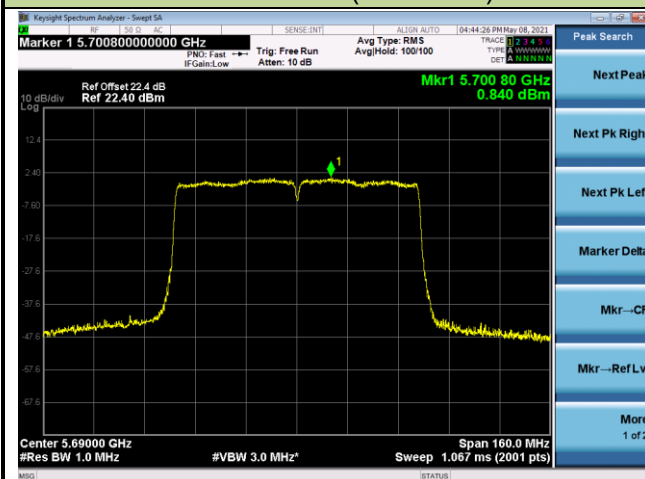

## 802.11ac-VHT80 Power Spectral Density - Ant 1

Channel 41 (5210MHz)

Channel 58 (5290MHz)

Channel 106 (5530MHz)

Channel 122 (5610MHz)

Channel 138 (5690MHz)

Channel 155 (5775MHz)

802.11ac-VHT160 Power Spectral Density - Ant 1

Channel 50 (5250MHz)

Channel 114 (5570MHz)