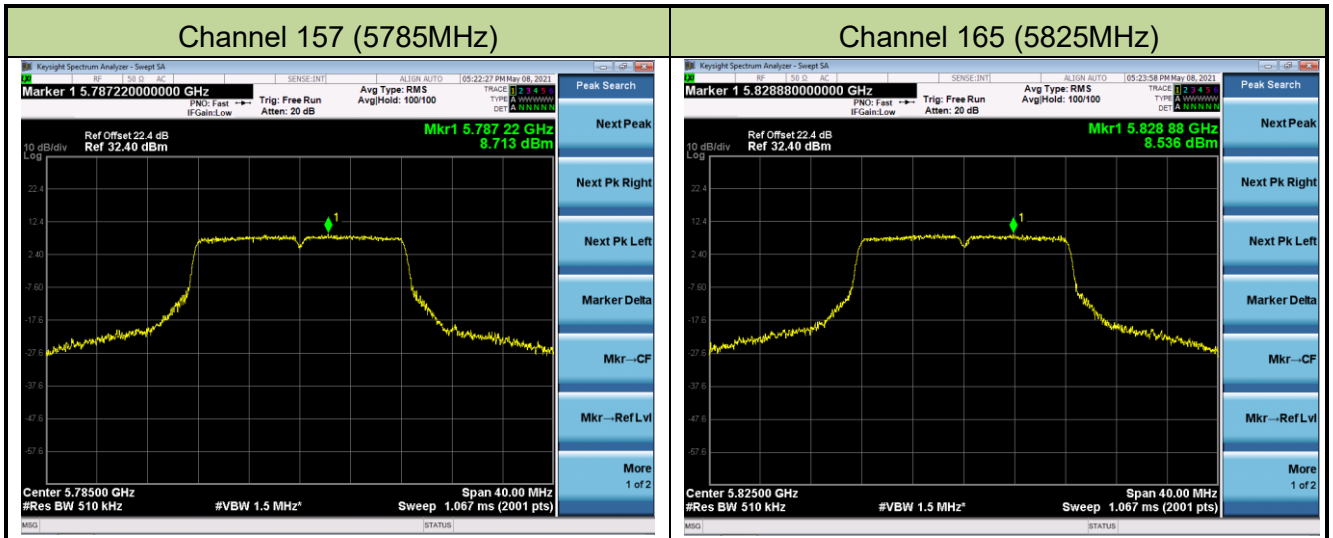

### 802.11a Power Spectral Density - Ant 1

Channel 36 (5180MHz)

Channel 44 (5220MHz)

Channel 48 (5240MHz)

Channel 52 (5260MHz)

Channel 60 (5300MHz)

Channel 64 (5320MHz)

802.11ac-VHT20 Power Spectral Density - Ant 1