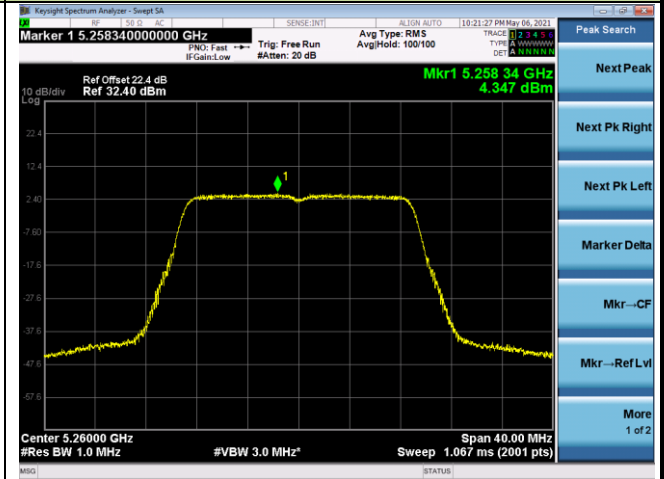

Channel 36 (5180MHz)

Channel 44 (5220MHz)

Channel 48 (5240MHz)

Channel 52 (5260MHz)

Channel 60 (5300MHz)

Channel 64 (5320MHz)

### 802.11ac-VHT40 Power Spectral Density - Ant 1

Channel 38 (5190MHz)

Channel 46 (5230MHz)

Channel 54 (5270MHz)

Channel 62 (5310MHz)

Channel 102 (5510MHz)

Channel 110 (5550MHz)