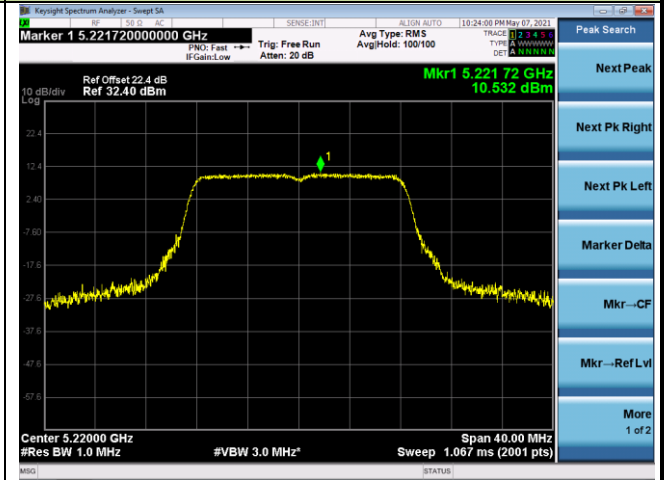

Channel 50 (5250MHz)

Channel 114 (5570MHz)

### 802.11a Power Spectral Density - Ant 1

Channel 36 (5180MHz)

Channel 44 (5220MHz)

Channel 48 (5240MHz)

Channel 52 (5260MHz)

Channel 60 (5300MHz)

Channel 64 (5320MHz)

802.11ac-VHT20 Power Spectral Density - Ant 1