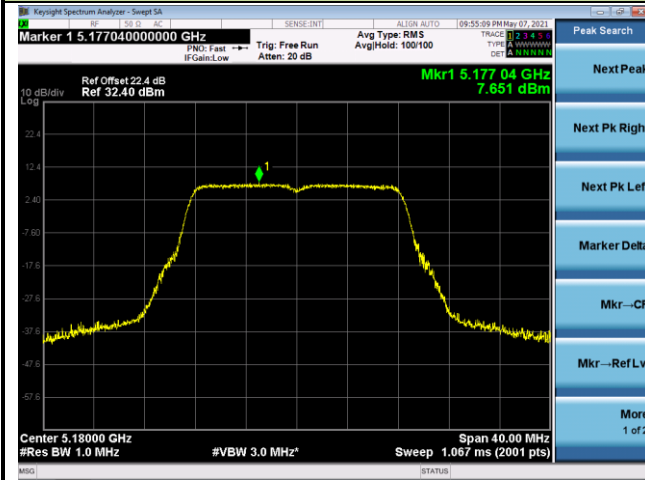

Channel 50 (5250MHz)

Channel 114 (5570MHz)

### 802.11a Power Spectral Density - Ant 1

Channel 36 (5180MHz)

Channel 44 (5220MHz)

Channel 48 (5240MHz)

Channel 52 (5260MHz)

Channel 60 (5300MHz)

Channel 64 (5320MHz)

802.11ac-VHT20 Power Spectral Density - Ant 1