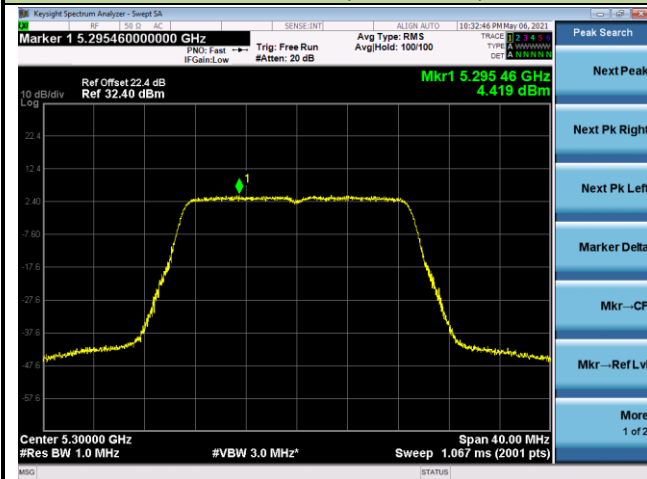

Channel 36 (5180MHz)

Channel 44 (5220MHz)

Channel 48 (5240MHz)

Channel 52 (5260MHz)

Channel 60 (5300MHz)

Channel 64 (5320MHz)

### 802.11ac-VHT40 Power Spectral Density - Ant 1

Channel 38 (5190MHz)

Channel 46 (5230MHz)

Channel 54 (5270MHz)

Channel 62 (5310MHz)

Channel 102 (5510MHz)

Channel 110 (5550MHz)