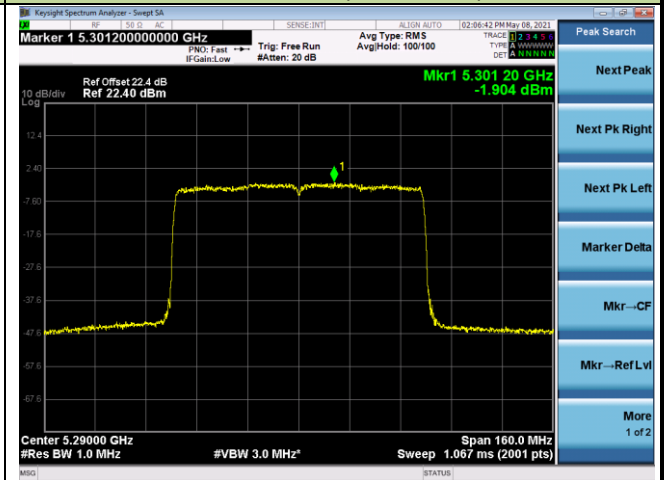

## 802.11ax-HE80 Power Spectral Density - Ant 0

Channel 42 (5210MHz)

Channel 58 (5290MHz)

Channel 106 (5530MHz)

Channel 122 (5610MHz)

Channel 138 (5690MHz)

Channel 155 (5775MHz)

802.11ax-HE160 Power Spectral Density - Ant 0

Channel 50 (5250MHz)

Channel 114 (5570MHz)