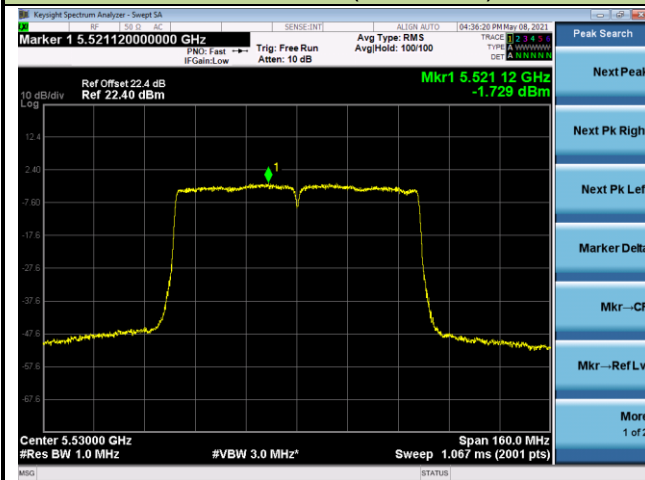

## 802.11ac-VHT80 Power Spectral Density - Ant 1

Channel 41 (5210MHz)

Channel 58 (5290MHz)

Channel 106 (5530MHz)

Channel 122 (5610MHz)

Channel 138 (5690MHz)

Channel 155 (5775MHz)

802.11ac-VHT160 Power Spectral Density - Ant 1

Channel 50 (5250MHz)

Channel 114 (5570MHz)