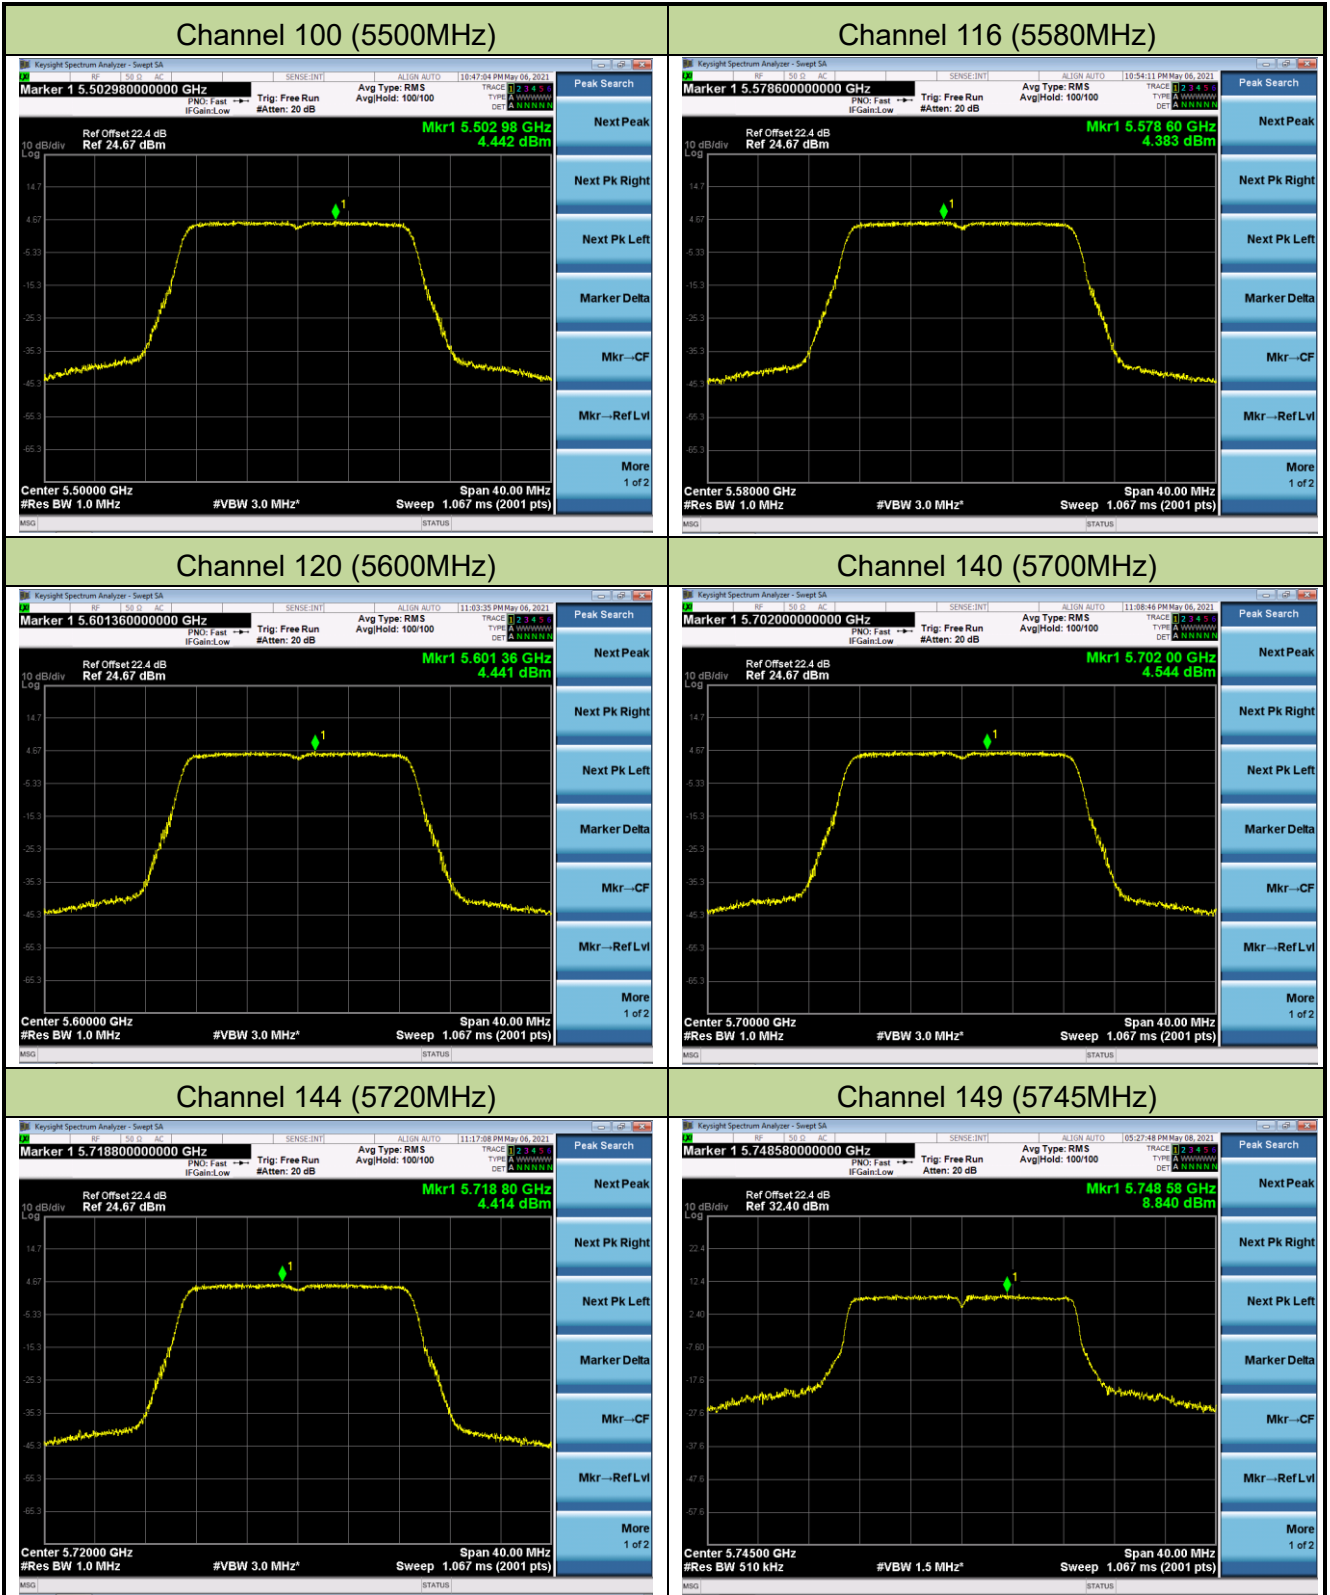

### 802.11a Power Spectral Density - Ant 1

Channel 36 (5180MHz)

Channel 44 (5220MHz)

Channel 48 (5240MHz)

Channel 52 (5260MHz)

Channel 60 (5300MHz)

Channel 64 (5320MHz)

802.11ac-VHT20 Power Spectral Density - Ant 1

Channel 36 (5180MHz)

Channel 44 (5220MHz)

Channel 48 (5240MHz)

Channel 52 (5260MHz)

Channel 60 (5300MHz)

Channel 64 (5320MHz)

### 802.11ac-VHT40 Power Spectral Density - Ant 1

Channel 38 (5190MHz)

Channel 46 (5230MHz)

Channel 54 (5270MHz)

Channel 62 (5310MHz)

Channel 102 (5510MHz)

Channel 110 (5550MHz)

## 802.11ac-VHT80 Power Spectral Density - Ant 1

Channel 41 (5210MHz)

Channel 58 (5290MHz)

Channel 106 (5530MHz)

Channel 122 (5610MHz)

Channel 138 (5690MHz)

Channel 155 (5775MHz)

802.11ac-VHT160 Power Spectral Density - Ant 1