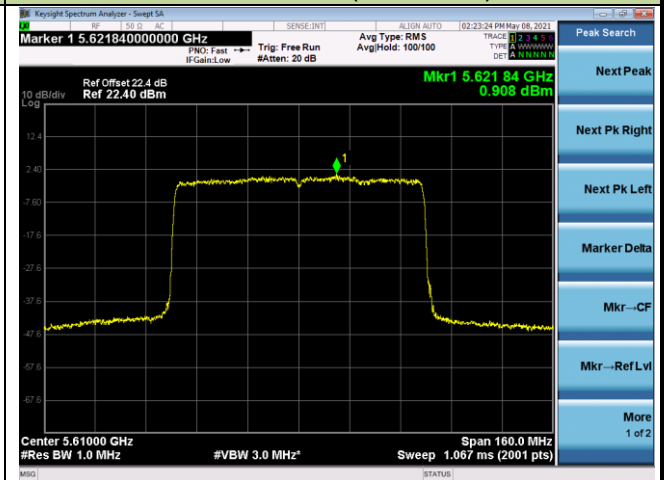

## 802.11ax-HE80 Power Spectral Density - Ant 0

Channel 42 (5210MHz)

Channel 58 (5290MHz)

Channel 106 (5530MHz)

Channel 122 (5610MHz)

Channel 138 (5690MHz)

Channel 155 (5775MHz)

802.11ax-HE160 Power Spectral Density - Ant 0

Channel 50 (5250MHz)

Channel 114 (5570MHz)