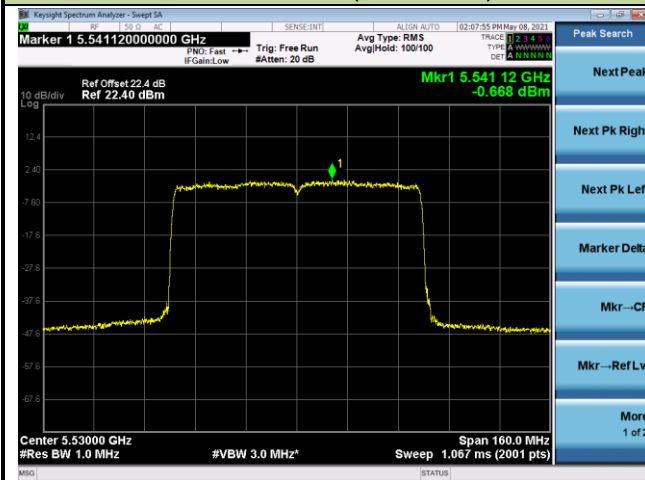

## 802.11ax-HE80 Power Spectral Density - Ant 0

Channel 42 (5210MHz)

Channel 58 (5290MHz)

Channel 106 (5530MHz)

Channel 122 (5610MHz)

Channel 138 (5690MHz)

Channel 155 (5775MHz)

802.11ax-HE160 Power Spectral Density - Ant 0

Channel 50 (5250MHz)

Channel 114 (5570MHz)