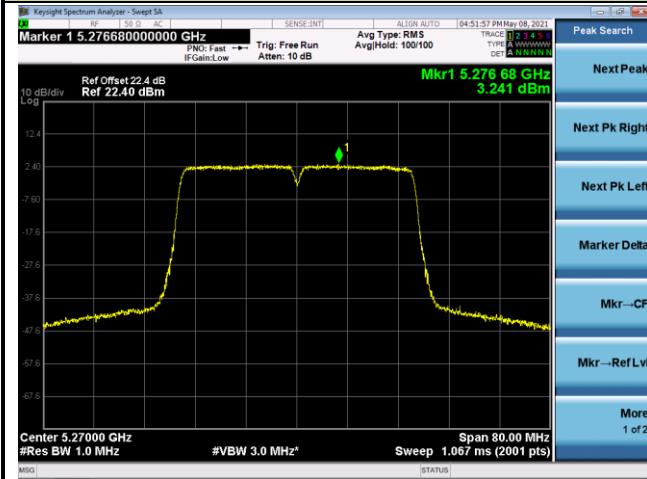

### 802.11ac-VHT40 Power Spectral Density - Ant 1

Channel 38 (5190MHz)

Channel 46 (5230MHz)

Channel 54 (5270MHz)

Channel 62 (5310MHz)

Channel 102 (5510MHz)

Channel 110 (5550MHz)

## 802.11ac-VHT80 Power Spectral Density - Ant 1

Channel 41 (5210MHz)

Channel 58 (5290MHz)

Channel 106 (5530MHz)

Channel 122 (5610MHz)

Channel 138 (5690MHz)

Channel 155 (5775MHz)

802.11ac-VHT160 Power Spectral Density - Ant 1