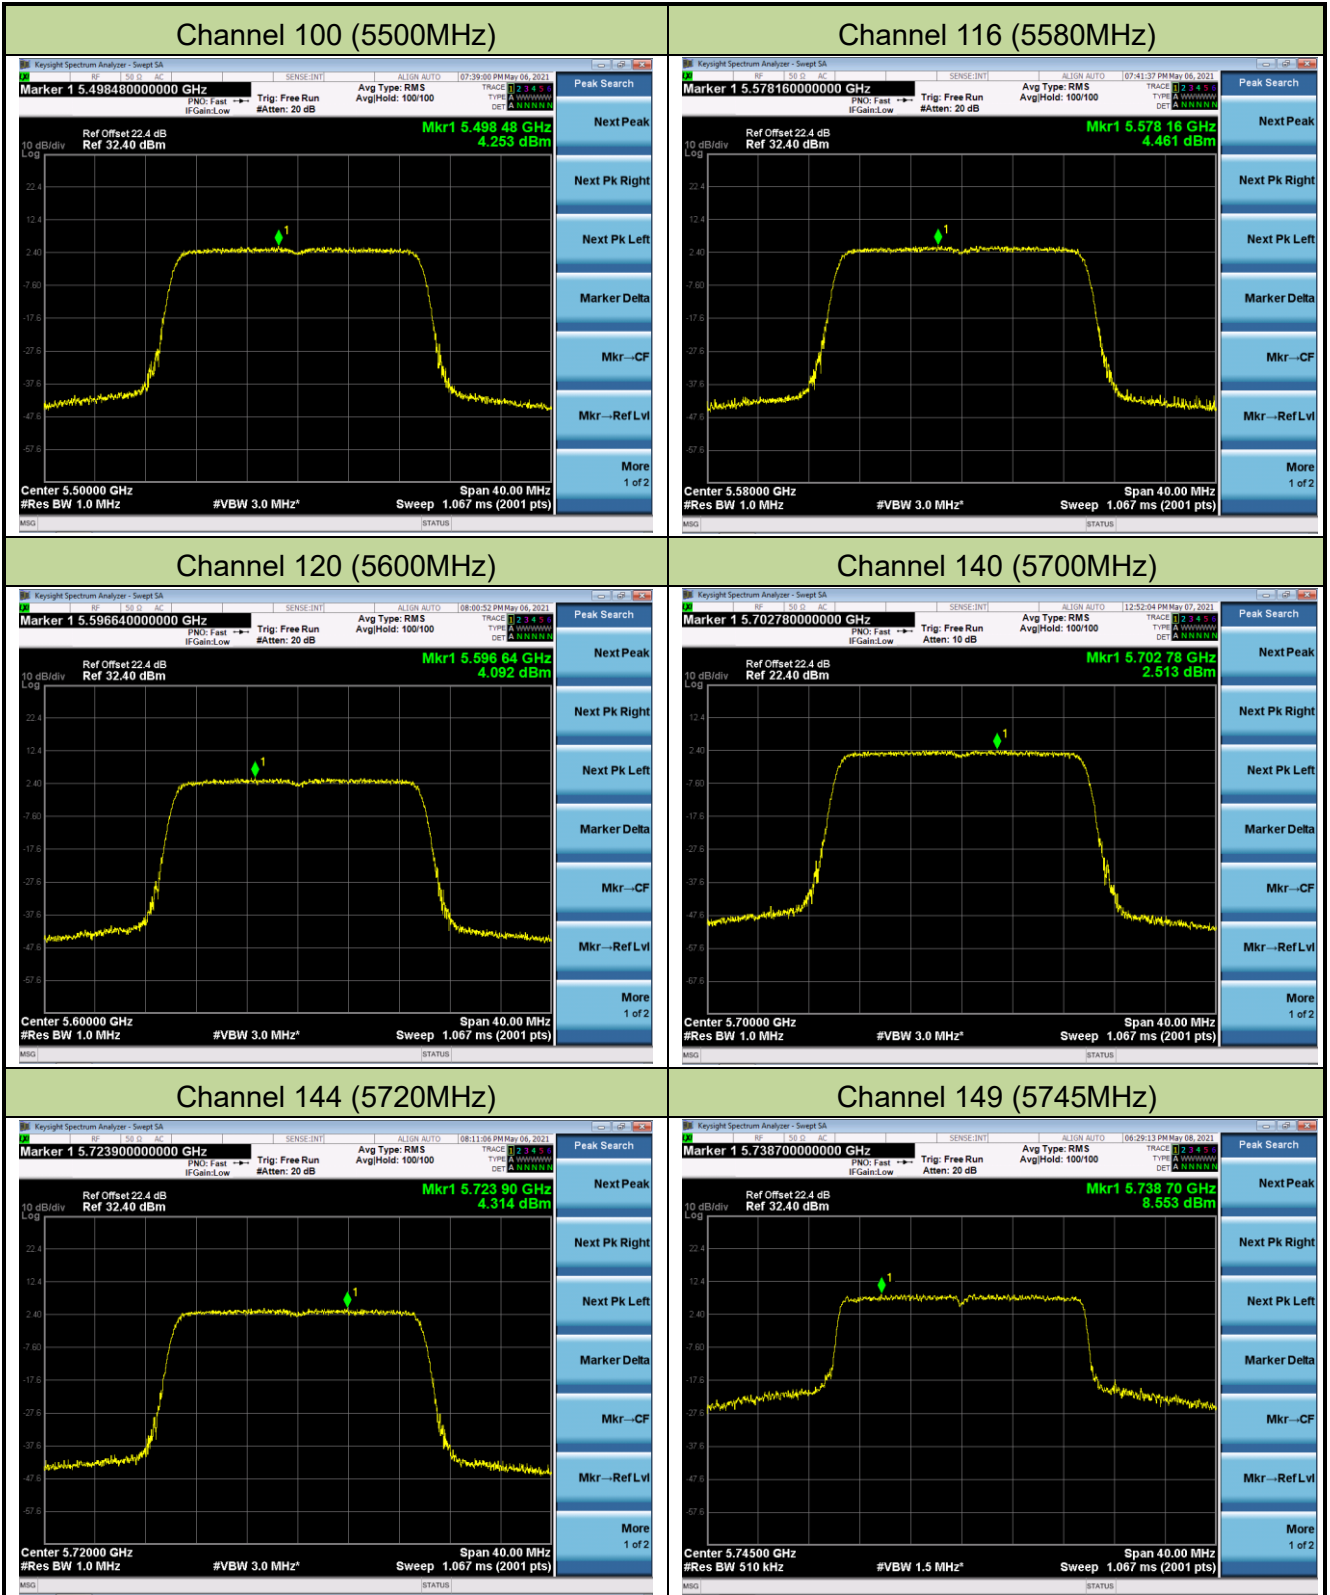

802.11ac-VHT20 Power Spectral Density - Ant 0

Channel 36 (5180MHz)

Channel 44 (5220MHz)

Channel 48 (5240MHz)

Channel 52 (5260MHz)

Channel 60 (5300MHz)

Channel 64 (5320MHz)

802.11ac-VHT40 Power Spectral Density - Ant 0

Channel 58 (5290MHz)

Channel 106 (5530MHz)

Channel 122 (5610MHz)

Channel 138 (5690MHz)

Channel 155 (5775MHz)

802.11ac-VHT160 Power Spectral Density - Ant 0

Channel 50 (5250MHz)

Channel 114 (5570MHz)

802.11ax-HE20 Power Spectral Density - Ant 0

Channel 36 (5180MHz)

Channel 44 (5220MHz)

Channel 48 (5240MHz)

Channel 52 (5260MHz)

Channel 60 (5300MHz)

Channel 64 (5320MHz)

802.11ax-HE40 Power Spectral Density - Ant 0

Channel 38 (5190MHz)

Channel 46(5230MHz)

Channel 54 (5270MHz)

Channel 62 (5310MHz)

Channel 102 (5510MHz)

Channel 110 (5550MHz)