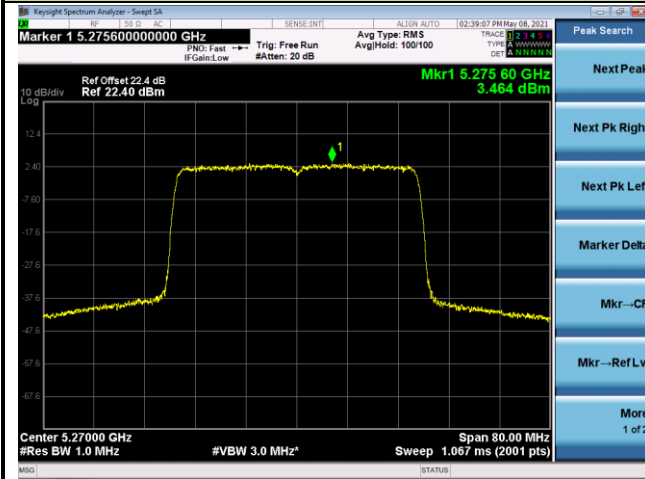

Channel 54 (5270MHz)