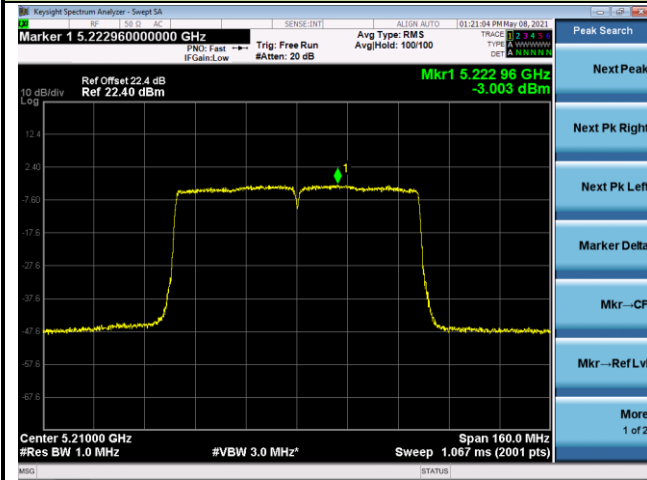

Channel 38 (5190MHz)

Channel 46 (5230MHz)

Channel 54 (5270MHz)

Channel 62 (5310MHz)

Channel 102 (5510MHz)

Channel 110 (5550MHz)

802.11ac-VHT80 Power Spectral Density - Ant 0

Channel 42 (5210MHz)

Channel 58 (5290MHz)

Channel 106 (5530MHz)

Channel 122 (5610MHz)

Channel 138 (5690MHz)

Channel 155 (5775MHz)

802.11ac-VHT160 Power Spectral Density - Ant 0

Channel 50 (5250MHz)

Channel 114 (5570MHz)