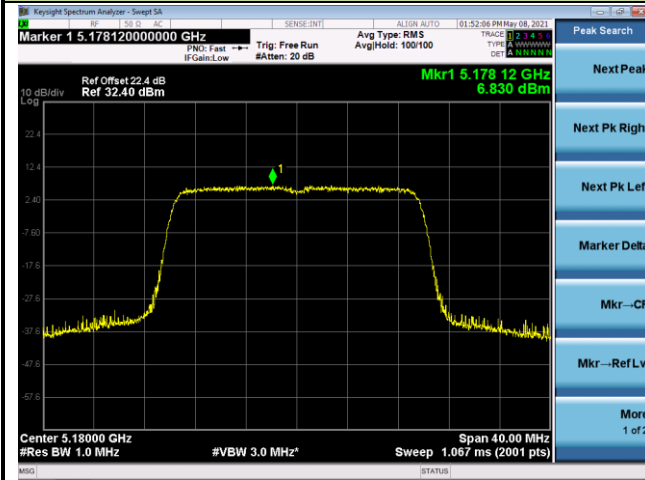

802.11ax-HE20 Power Spectral Density - Ant 0

Channel 36 (5180MHz)