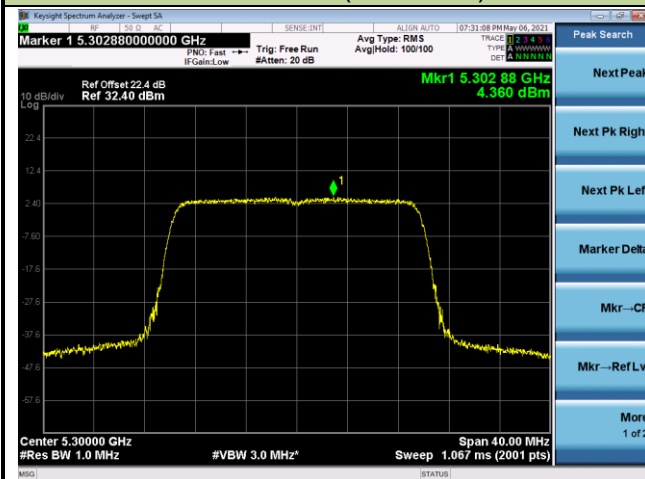

802.11ax-HE20 Power Spectral Density - Ant 0

Channel 36 (5180MHz)

Channel 44 (5220MHz)

Channel 48 (5240MHz)

Channel 52 (5260MHz)

Channel 60 (5300MHz)

Channel 64 (5320MHz)

802.11ax-HE40 Power Spectral Density - Ant 0