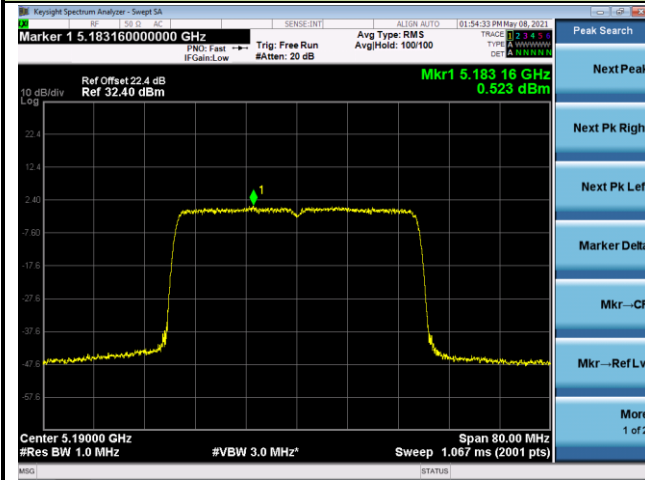

802.11ax-HE40 Power Spectral Density - Ant 0

Channel 38 (5190MHz)