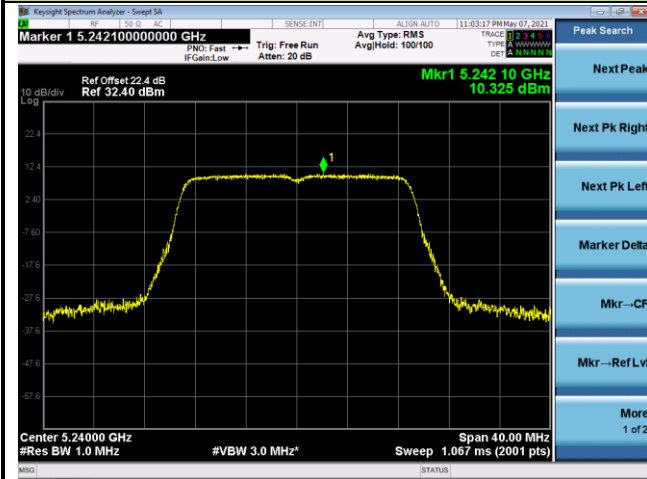

802.11ac-VHT20 Power Spectral Density - Ant 0

Channel 36 (5180MHz)

Channel 44 (5220MHz)

Channel 48 (5240MHz)

Channel 52 (5260MHz)

Channel 60 (5300MHz)

Channel 64 (5320MHz)

802.11ac-VHT40 Power Spectral Density - Ant 0

Channel 38 (5190MHz)

Channel 46 (5230MHz)

Channel 54 (5270MHz)

Channel 62 (5310MHz)

Channel 102 (5510MHz)

Channel 110 (5550MHz)

802.11ac-VHT80 Power Spectral Density - Ant 0

Channel 42 (5210MHz)