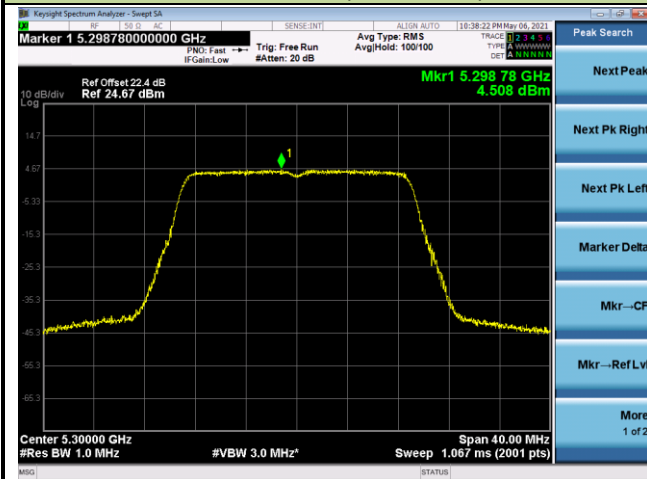

802.11ac-VHT20 Power Spectral Density - Ant 0

Channel 36 (5180MHz)

Channel 44 (5220MHz)

Channel 48 (5240MHz)

Channel 52 (5260MHz)

Channel 60 (5300MHz)

Channel 64 (5320MHz)

802.11ac-VHT40 Power Spectral Density - Ant 0

Channel 38 (5190MHz)

Channel 46 (5230MHz)

Channel 54 (5270MHz)

Channel 62 (5310MHz)

Channel 102 (5510MHz)

Channel 110 (5550MHz)

802.11ac-VHT80 Power Spectral Density - Ant 0

Channel 42 (5210MHz)