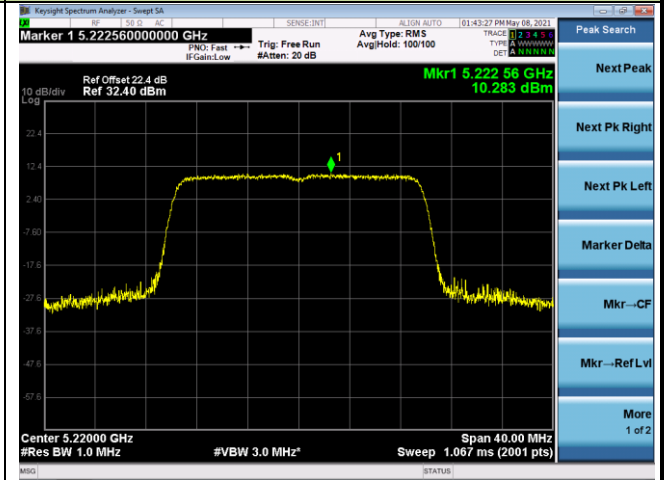

Channel 44 (5220MHz)