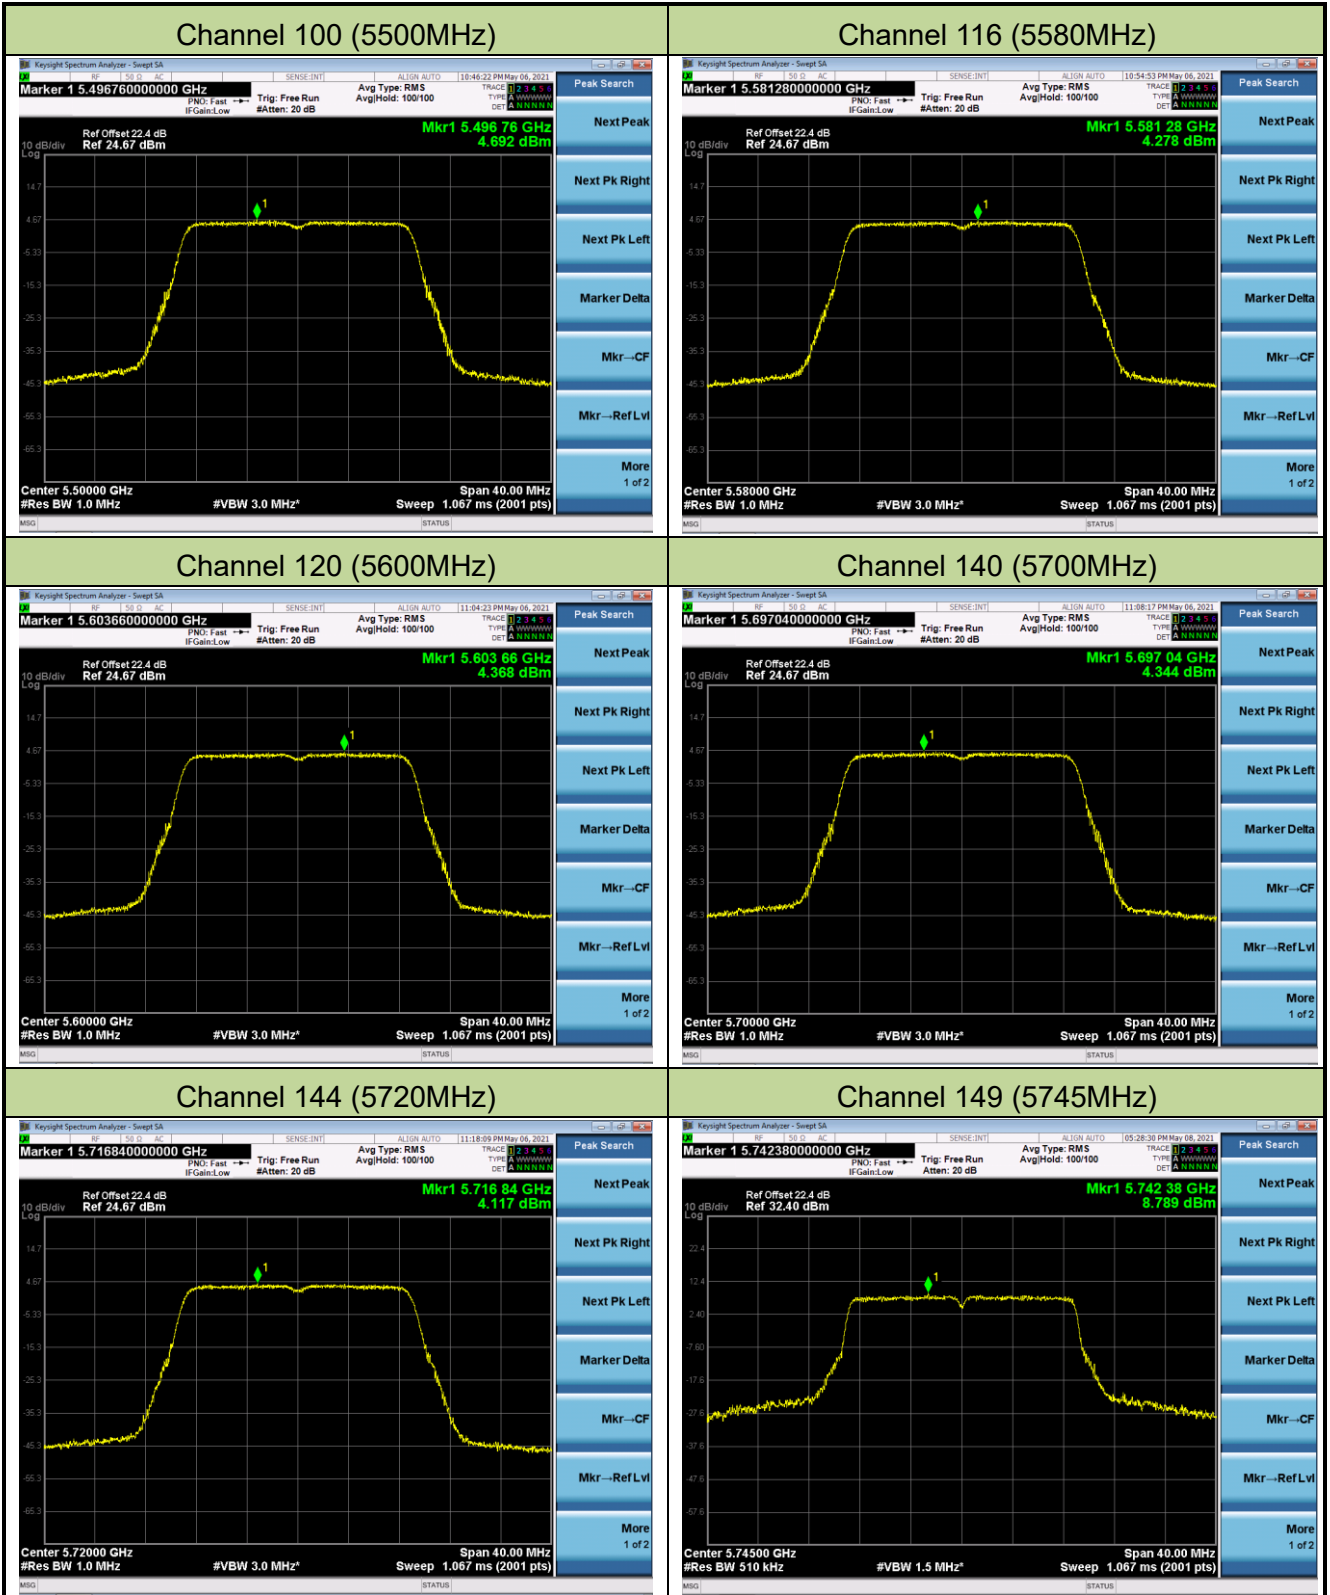

802.11ac-VHT20 Power Spectral Density - Ant 0

Channel 36 (5180MHz)

Channel 44 (5220MHz)

Channel 48 (5240MHz)

Channel 52 (5260MHz)

Channel 60 (5300MHz)

Channel 64 (5320MHz)

802.11ac-VHT40 Power Spectral Density - Ant 0

Channel 38 (5190MHz)

Channel 46 (5230MHz)

Channel 54 (5270MHz)

Channel 62 (5310MHz)

Channel 102 (5510MHz)

Channel 110 (5550MHz)

802.11ac-VHT80 Power Spectral Density - Ant 0

Channel 42 (5210MHz)

Channel 58 (5290MHz)

Channel 106 (5530MHz)

Channel 122 (5610MHz)

Channel 138 (5690MHz)

Channel 155 (5775MHz)

802.11ac-VHT160 Power Spectral Density - Ant 0

Channel 50 (5250MHz)

Channel 114 (5570MHz)