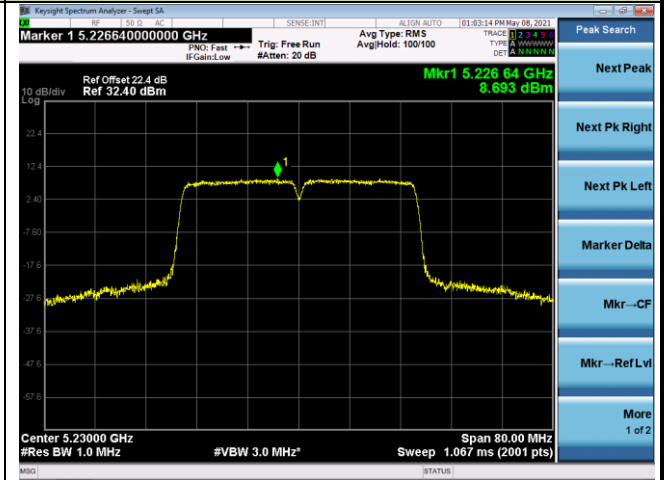

802.11ac-VHT20 Power Spectral Density - Ant 0

Channel 36 (5180MHz)

Channel 44 (5220MHz)

Channel 48 (5240MHz)

Channel 52 (5260MHz)

Channel 60 (5300MHz)

Channel 64 (5320MHz)

802.11ac-VHT40 Power Spectral Density - Ant 0

Channel 38 (5190MHz)

Channel 46 (5230MHz)

Channel 54 (5270MHz)

Channel 62 (5310MHz)

Channel 102 (5510MHz)

Channel 110 (5550MHz)

802.11ac-VHT80 Power Spectral Density - Ant 0

Channel 42 (5210MHz)