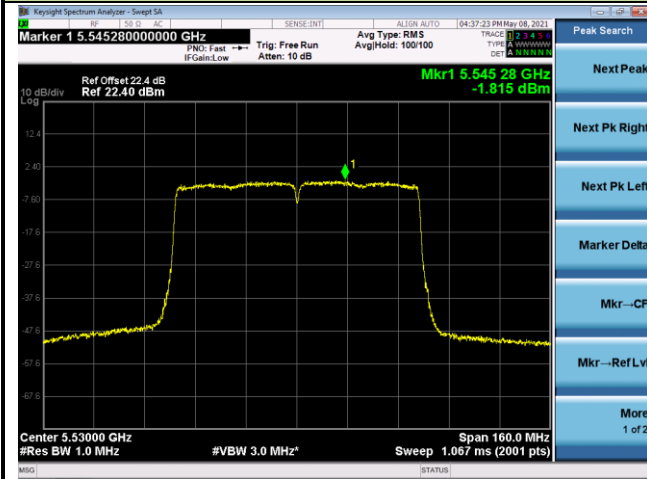

Channel 38 (5190MHz)

Channel 46 (5230MHz)

Channel 54 (5270MHz)

Channel 62 (5310MHz)

Channel 102 (5510MHz)

Channel 110 (5550MHz)

802.11ac-VHT80 Power Spectral Density - Ant 0

Channel 42 (5210MHz)

Channel 58 (5290MHz)

Channel 106 (5530MHz)

Channel 122 (5610MHz)

Channel 138 (5690MHz)

Channel 155 (5775MHz)

802.11ac-VHT160 Power Spectral Density - Ant 0

Channel 50 (5250MHz)

Channel 114 (5570MHz)