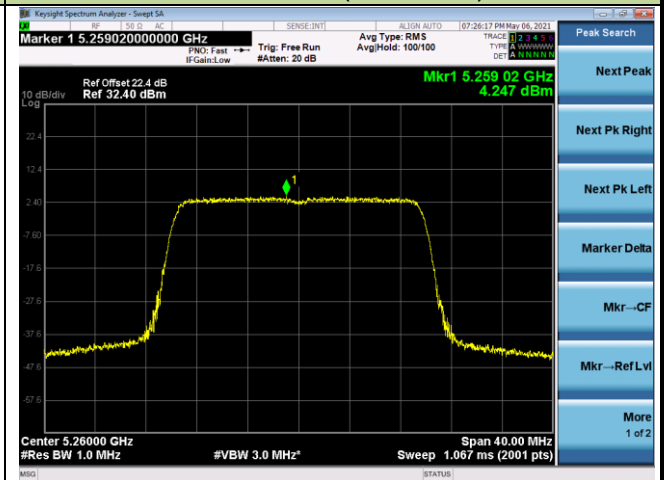

802.11ax-HE20 Power Spectral Density - Ant 0

Channel 36 (5180MHz)

Channel 44 (5220MHz)

Channel 48 (5240MHz)

Channel 52 (5260MHz)

Channel 60 (5300MHz)

Channel 64 (5320MHz)

802.11ax-HE40 Power Spectral Density - Ant 0