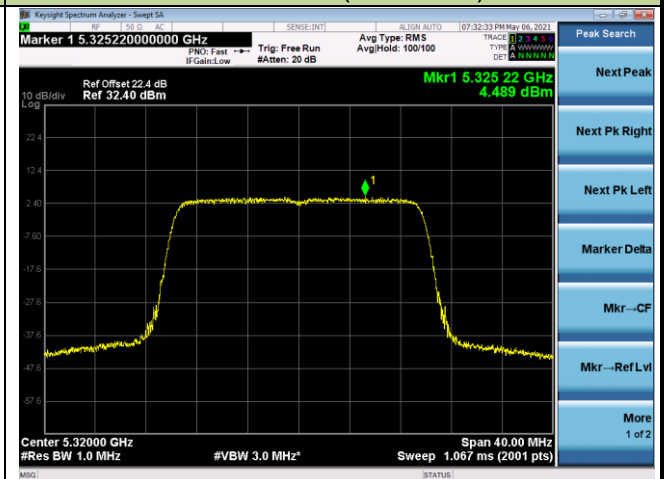

802.11ax-HE20 Power Spectral Density - Ant 0

Channel 36 (5180MHz)

Channel 44 (5220MHz)

Channel 48 (5240MHz)

Channel 52 (5260MHz)

Channel 60 (5300MHz)

Channel 64 (5320MHz)

802.11ax-HE40 Power Spectral Density - Ant 0