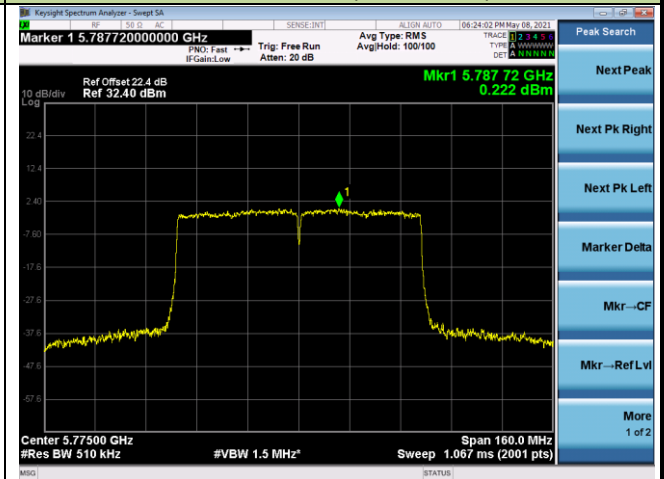

Channel 58 (5290MHz)

Channel 106 (5530MHz)

Channel 122 (5610MHz)

Channel 138 (5690MHz)

Channel 155 (5775MHz)

802.11ac-VHT160 Power Spectral Density - Ant 0

Channel 50 (5250MHz)

Channel 114 (5570MHz)