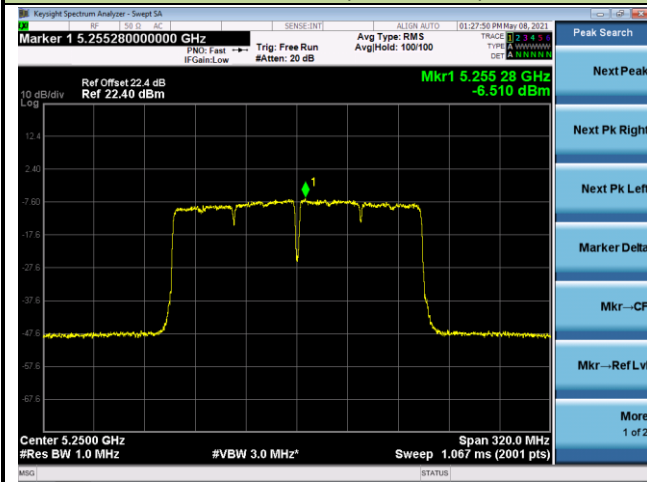

Channel 58 (5290MHz)

Channel 106 (5530MHz)

Channel 122 (5610MHz)

Channel 138 (5690MHz)

Channel 155 (5775MHz)

802.11ac-VHT160 Power Spectral Density - Ant 0

Channel 50 (5250MHz)

Channel 114 (5570MHz)