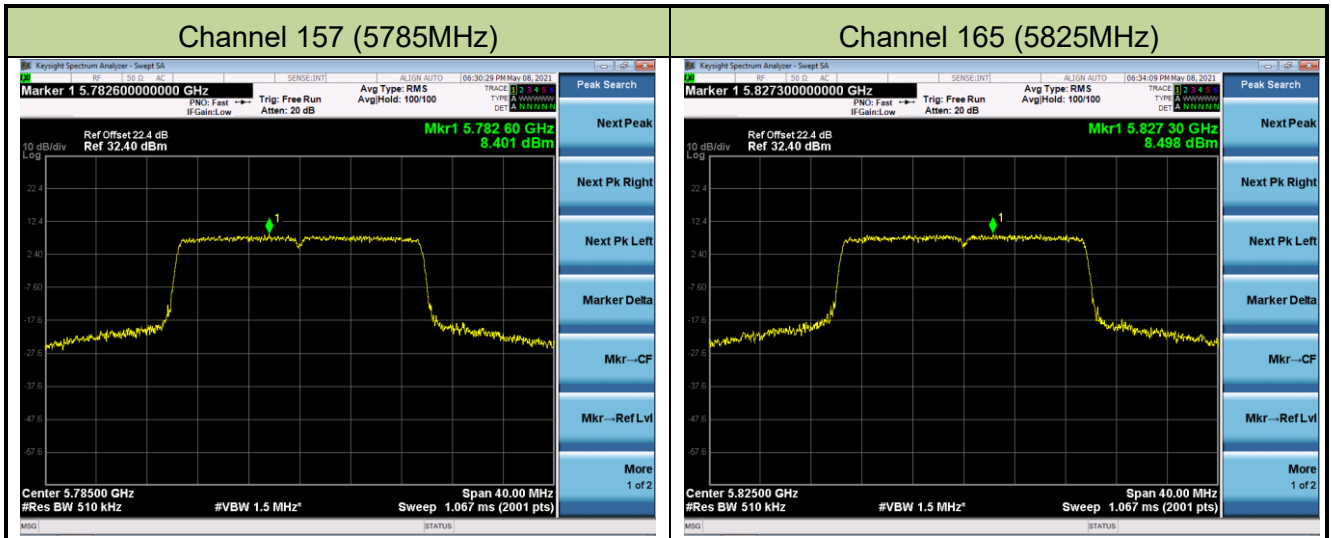

802.11ax-HE20 Power Spectral Density - Ant 0

Channel 36 (5180MHz)

Channel 44 (5220MHz)

Channel 48 (5240MHz)

Channel 52 (5260MHz)

Channel 60 (5300MHz)

Channel 64 (5320MHz)

802.11ax-HE40 Power Spectral Density - Ant 0