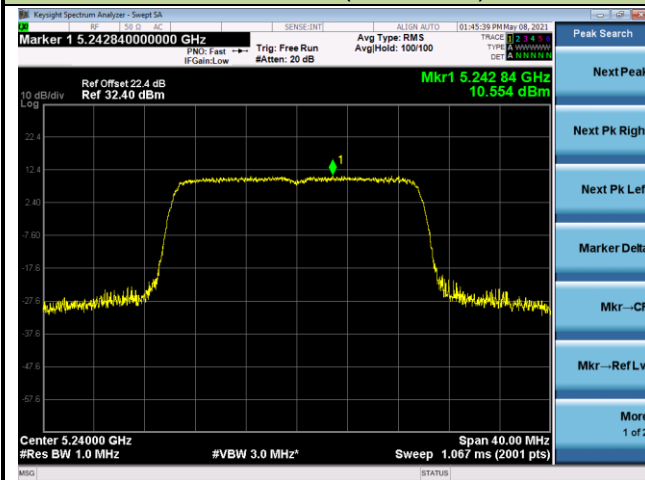

802.11ax-HE20 Power Spectral Density - Ant 0

Channel 36 (5180MHz)

Channel 44 (5220MHz)

Channel 48 (5240MHz)

Channel 52 (5260MHz)

Channel 60 (5300MHz)

Channel 64 (5320MHz)

802.11ax-HE40 Power Spectral Density - Ant 0