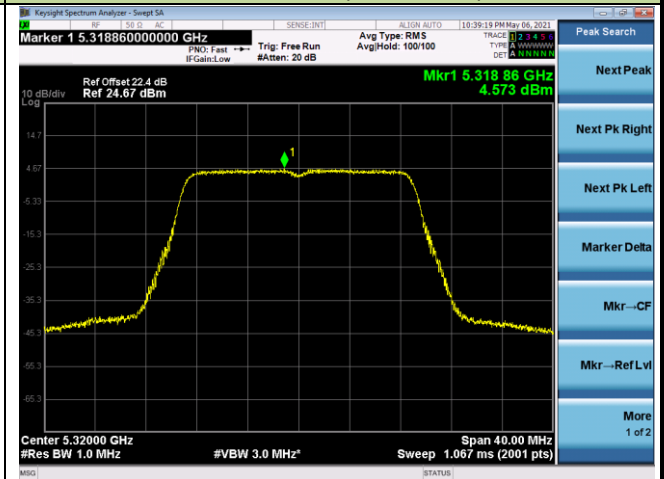

802.11ac-VHT20 Power Spectral Density - Ant 0

Channel 36 (5180MHz)

Channel 44 (5220MHz)

Channel 48 (5240MHz)

Channel 52 (5260MHz)

Channel 60 (5300MHz)

Channel 64 (5320MHz)

802.11ac-VHT40 Power Spectral Density - Ant 0