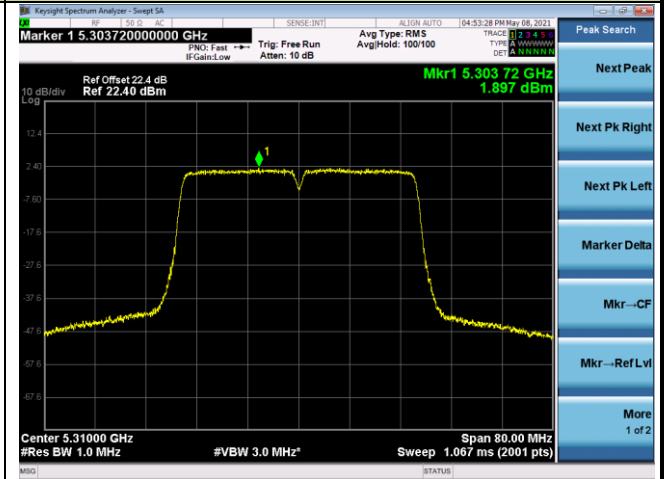

Channel 38 (5190MHz)

Channel 46 (5230MHz)

Channel 54 (5270MHz)

Channel 62 (5310MHz)

Channel 102 (5510MHz)

Channel 110 (5550MHz)

802.11ac-VHT80 Power Spectral Density - Ant 0

Channel 42 (5210MHz)

Channel 58 (5290MHz)

Channel 106 (5530MHz)

Channel 122 (5610MHz)

Channel 138 (5690MHz)

Channel 155 (5775MHz)

802.11ac-VHT160 Power Spectral Density - Ant 0

Channel 50 (5250MHz)

Channel 114 (5570MHz)