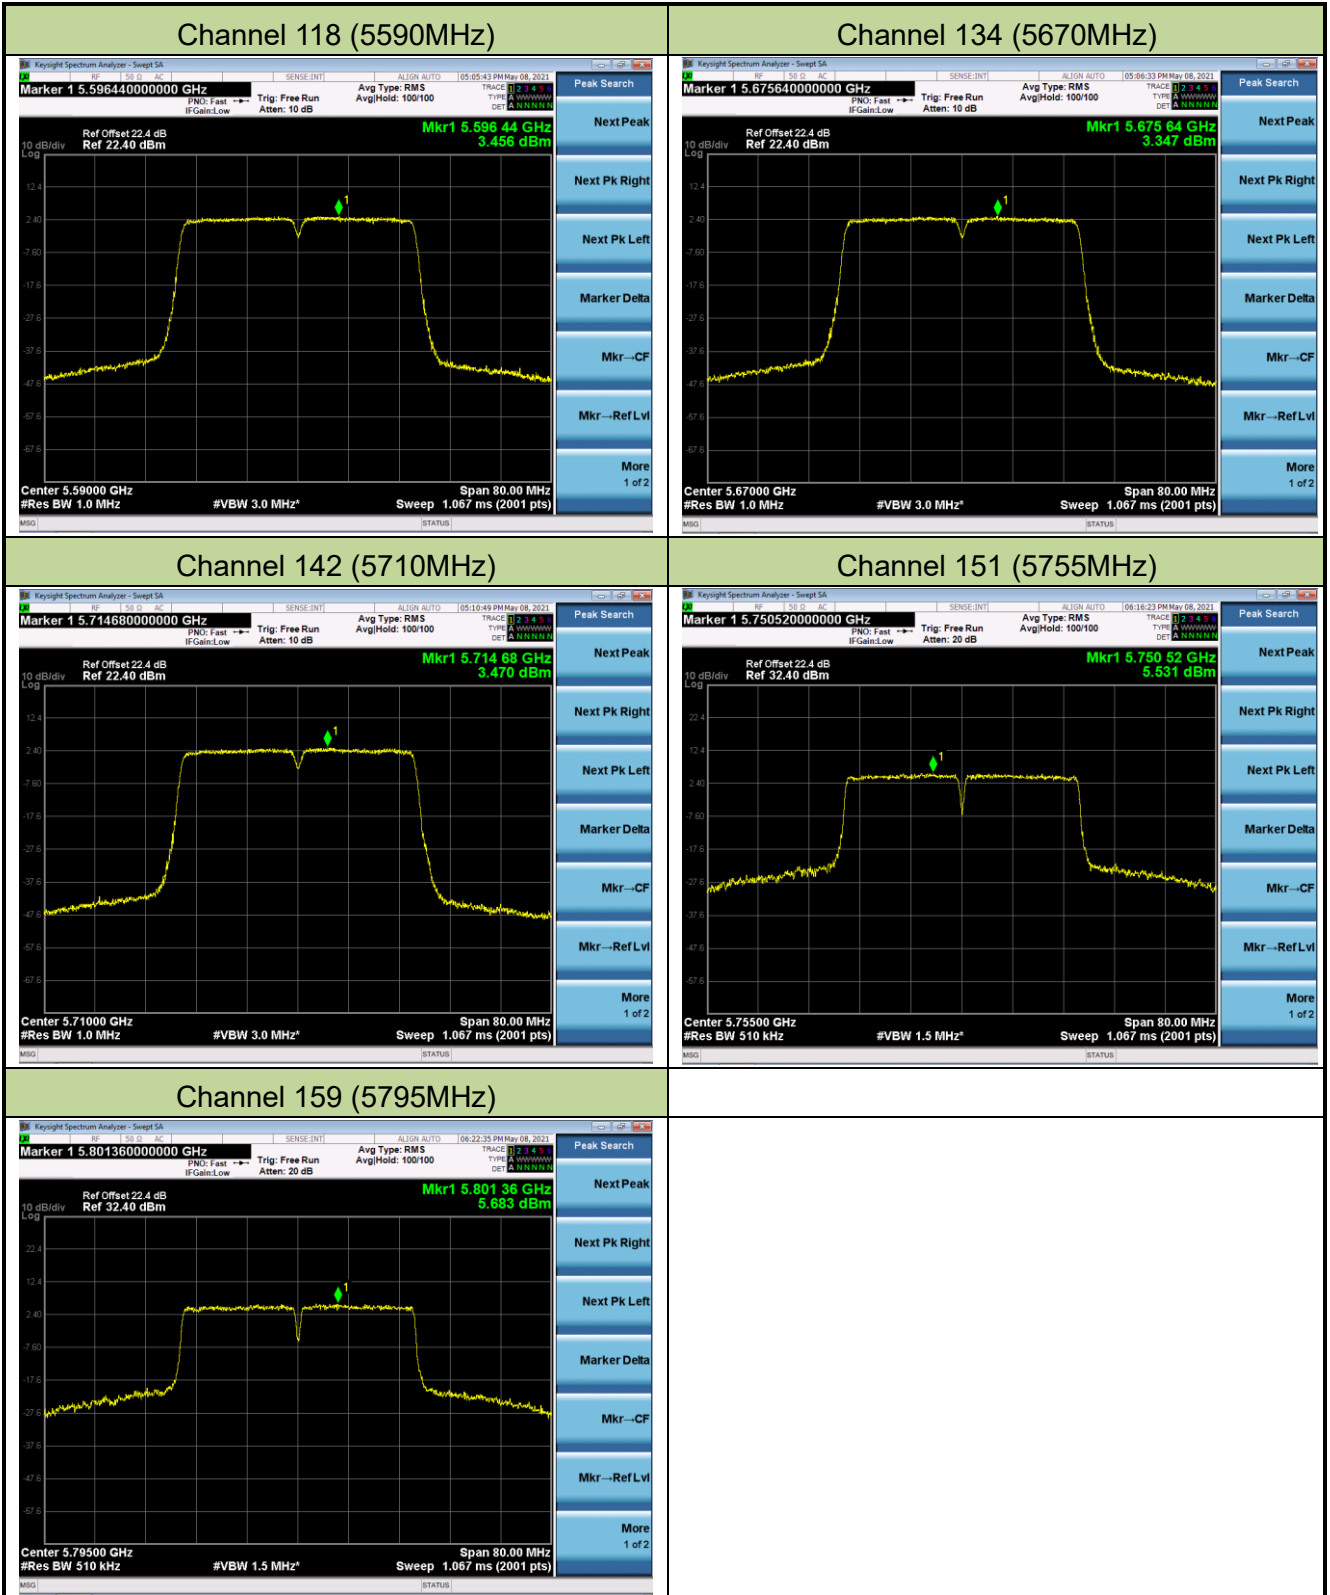

802.11ac-VHT20 Power Spectral Density - Ant 0

Channel 36 (5180MHz)

Channel 44 (5220MHz)

Channel 48 (5240MHz)

Channel 52 (5260MHz)

Channel 60 (5300MHz)

Channel 64 (5320MHz)

802.11ac-VHT40 Power Spectral Density - Ant 0

Channel 38 (5190MHz)

Channel 46 (5230MHz)

Channel 54 (5270MHz)

Channel 62 (5310MHz)

Channel 102 (5510MHz)

Channel 110 (5550MHz)

802.11ac-VHT80 Power Spectral Density - Ant 0

Channel 42 (5210MHz)

Channel 58 (5290MHz)

Channel 106 (5530MHz)

Channel 122 (5610MHz)

Channel 138 (5690MHz)

Channel 155 (5775MHz)

802.11ac-VHT160 Power Spectral Density - Ant 0

Channel 50 (5250MHz)

Channel 114 (5570MHz)