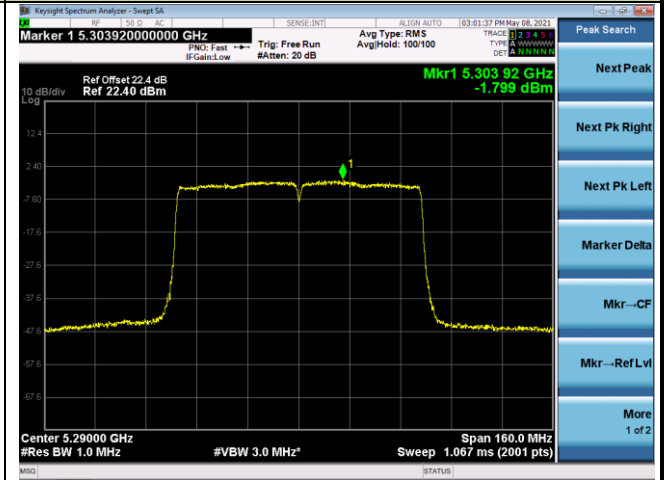

Channel 38 (5190MHz)

Channel 46 (5230MHz)

Channel 54 (5270MHz)

Channel 62 (5310MHz)

Channel 102 (5510MHz)

Channel 110 (5550MHz)

802.11ac-VHT80 Power Spectral Density - Ant 0

Channel 42 (5210MHz)

Channel 58 (5290MHz)

Channel 106 (5530MHz)

Channel 122 (5610MHz)

Channel 138 (5690MHz)

Channel 155 (5775MHz)

802.11ac-VHT160 Power Spectral Density - Ant 0

Channel 50 (5250MHz)

Channel 114 (5570MHz)