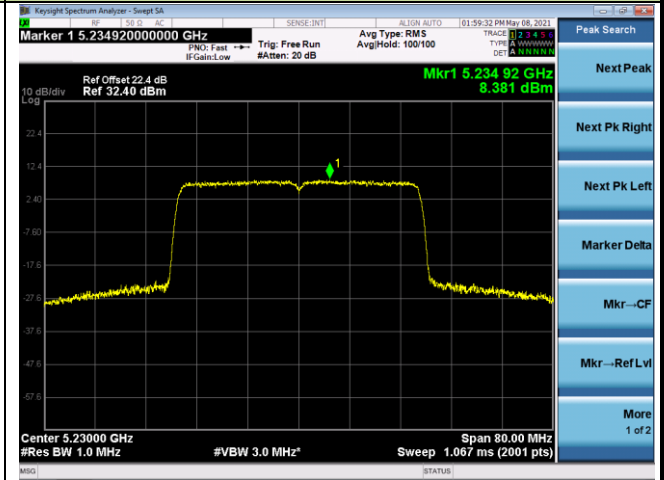

Channel 46(5230MHz)