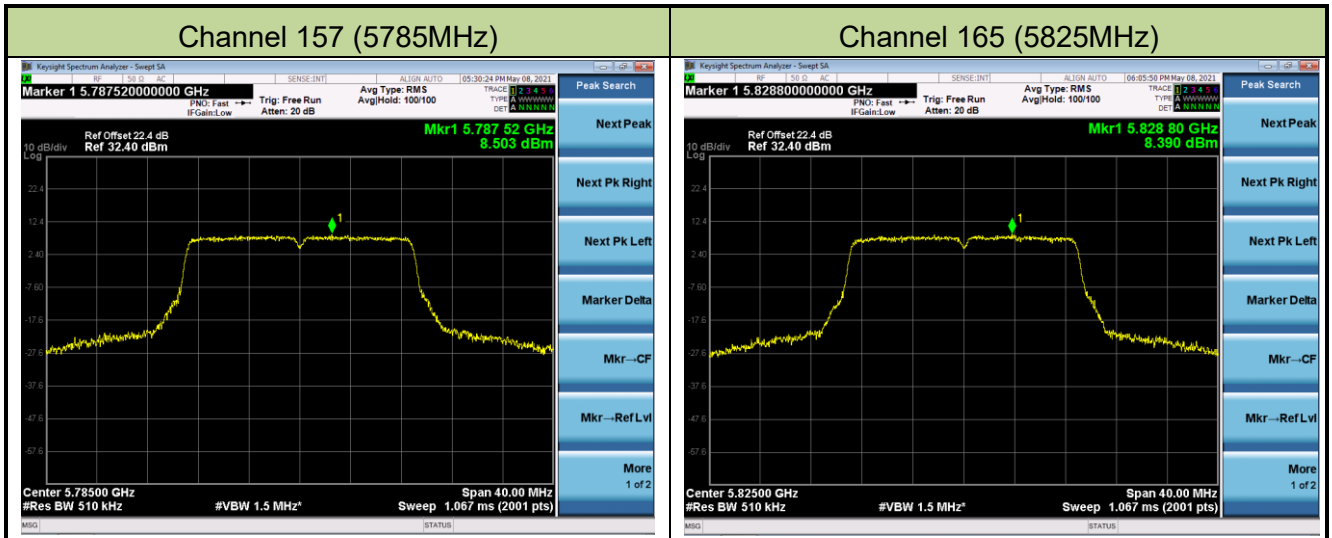

802.11ac-VHT20 Power Spectral Density - Ant 0

Channel 36 (5180MHz)

Channel 44 (5220MHz)

Channel 48 (5240MHz)

Channel 52 (5260MHz)

Channel 60 (5300MHz)

Channel 64 (5320MHz)

802.11ac-VHT40 Power Spectral Density - Ant 0

Channel 38 (5190MHz)

Channel 46 (5230MHz)

Channel 54 (5270MHz)

Channel 62 (5310MHz)

Channel 102 (5510MHz)

Channel 110 (5550MHz)

802.11ac-VHT80 Power Spectral Density - Ant 0

Channel 42 (5210MHz)