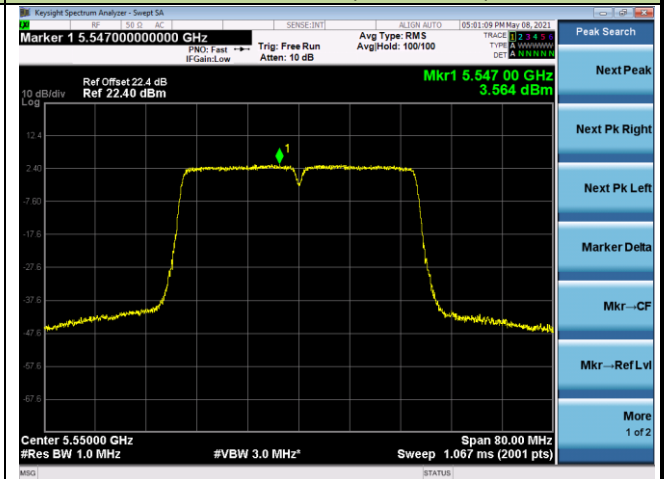

Channel 38 (5190MHz)

Channel 46 (5230MHz)

Channel 54 (5270MHz)

Channel 62 (5310MHz)

Channel 102 (5510MHz)

Channel 110 (5550MHz)

802.11ac-VHT80 Power Spectral Density - Ant 0

Channel 42 (5210MHz)