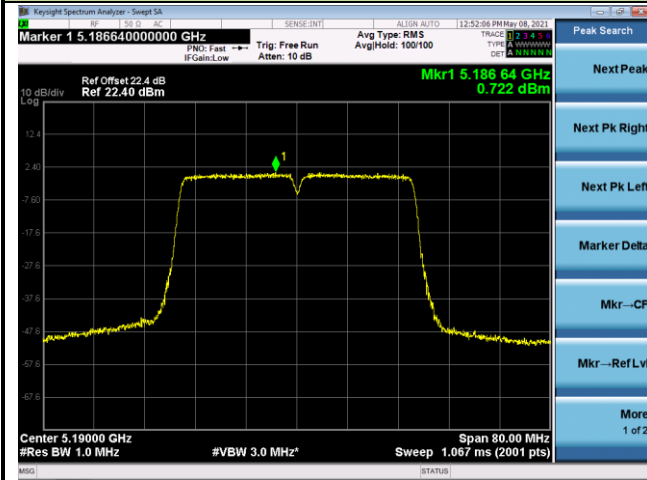

802.11ac-VHT20 Power Spectral Density - Ant 0

Channel 36 (5180MHz)

Channel 44 (5220MHz)

Channel 48 (5240MHz)

Channel 52 (5260MHz)

Channel 60 (5300MHz)

Channel 64 (5320MHz)

802.11ac-VHT40 Power Spectral Density - Ant 0

Channel 38 (5190MHz)

Channel 46 (5230MHz)

Channel 54 (5270MHz)

Channel 62 (5310MHz)

Channel 102 (5510MHz)

Channel 110 (5550MHz)

802.11ac-VHT80 Power Spectral Density - Ant 0

Channel 42 (5210MHz)