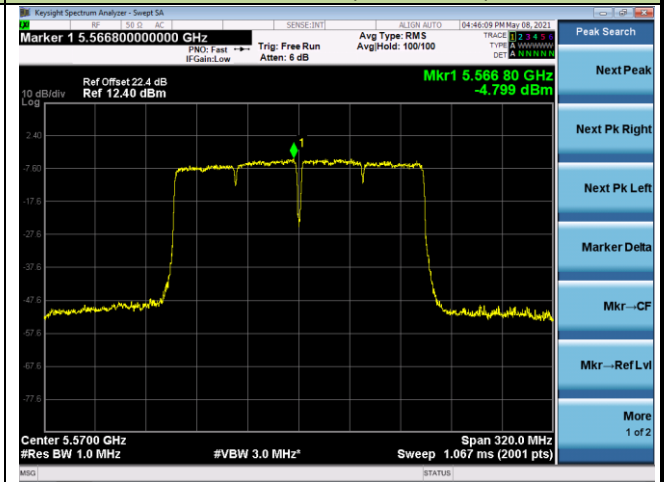

Channel 58 (5290MHz)

Channel 106 (5530MHz)

Channel 122 (5610MHz)

Channel 138 (5690MHz)

Channel 155 (5775MHz)

802.11ac-VHT160 Power Spectral Density - Ant 0

Channel 50 (5250MHz)

Channel 114 (5570MHz)