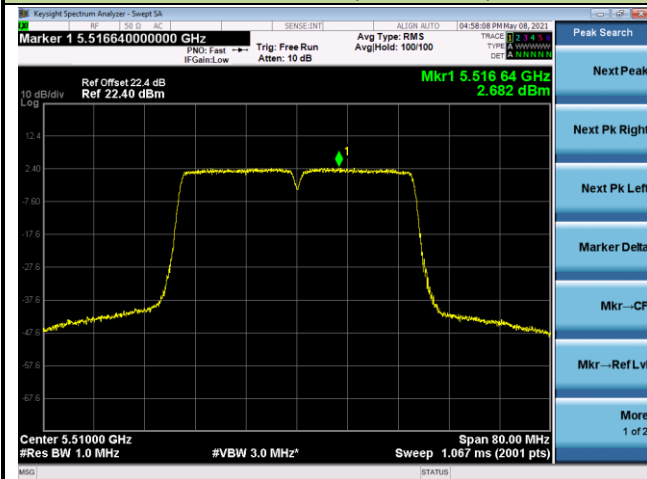

Channel 38 (5190MHz)

Channel 46 (5230MHz)

Channel 54 (5270MHz)

Channel 62 (5310MHz)

Channel 102 (5510MHz)

Channel 110 (5550MHz)

802.11ac-VHT80 Power Spectral Density - Ant 0

Channel 42 (5210MHz)

Channel 58 (5290MHz)

Channel 106 (5530MHz)

Channel 122 (5610MHz)

Channel 138 (5690MHz)

Channel 155 (5775MHz)

802.11ac-VHT160 Power Spectral Density - Ant 0

Channel 50 (5250MHz)

Channel 114 (5570MHz)