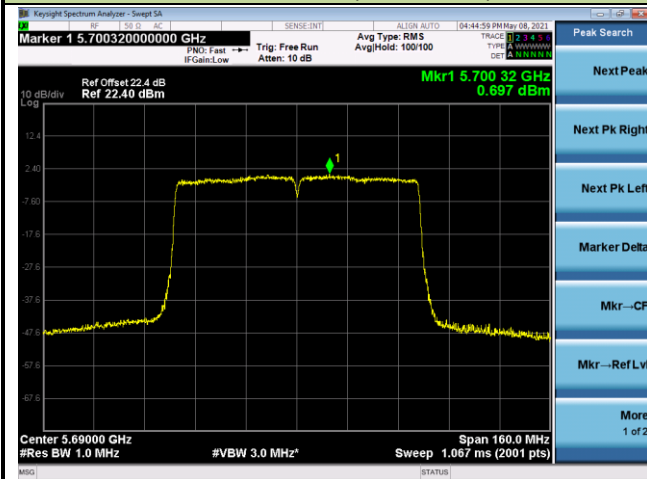

Channel 58 (5290MHz)

Channel 106 (5530MHz)

Channel 122 (5610MHz)

Channel 138 (5690MHz)

Channel 155 (5775MHz)

802.11ac-VHT160 Power Spectral Density - Ant 0

Channel 50 (5250MHz)

Channel 114 (5570MHz)