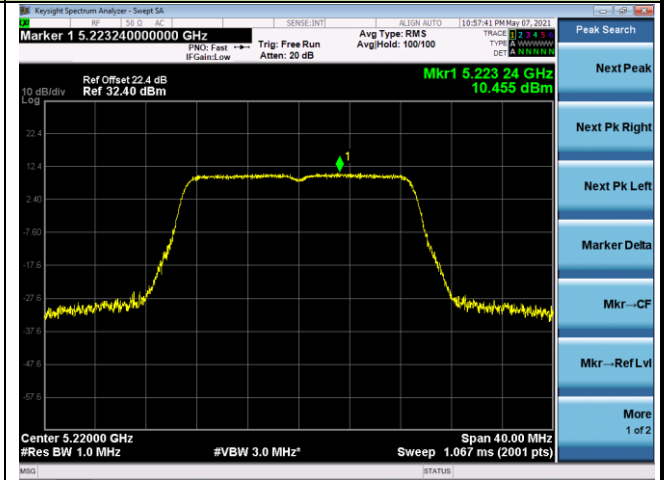

802.11ac-VHT20 Power Spectral Density - Ant 0

Channel 36 (5180MHz)

Channel 44 (5220MHz)

Channel 48 (5240MHz)

Channel 52 (5260MHz)

Channel 60 (5300MHz)

Channel 64 (5320MHz)

802.11ac-VHT40 Power Spectral Density - Ant 0