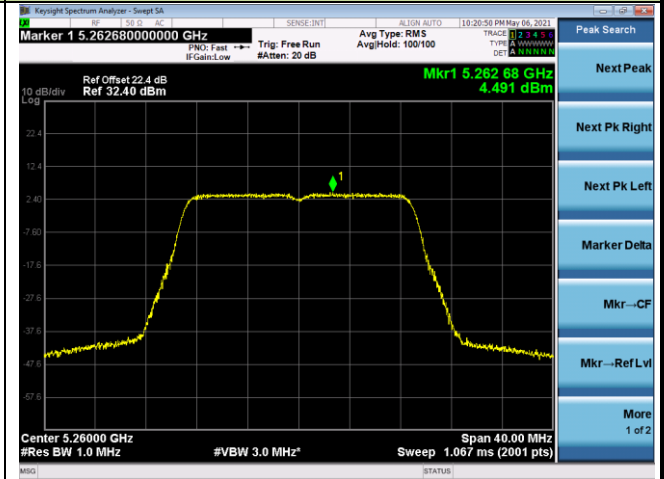

802.11ac-VHT20 Power Spectral Density - Ant 0

Channel 36 (5180MHz)

Channel 44 (5220MHz)

Channel 48 (5240MHz)

Channel 52 (5260MHz)

Channel 60 (5300MHz)

Channel 64 (5320MHz)

802.11ac-VHT40 Power Spectral Density - Ant 0

Channel 38 (5190MHz)

Channel 46 (5230MHz)

Channel 54 (5270MHz)

Channel 62 (5310MHz)

Channel 102 (5510MHz)

Channel 110 (5550MHz)

802.11ac-VHT80 Power Spectral Density - Ant 0

Channel 42 (5210MHz)