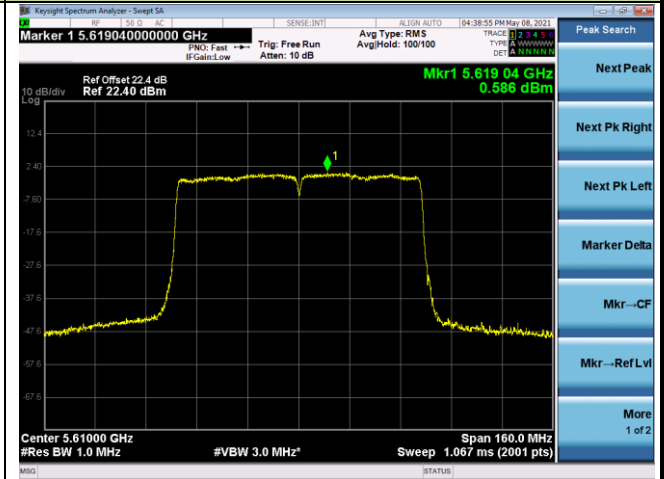

Channel 38 (5190MHz)

Channel 46 (5230MHz)

Channel 54 (5270MHz)

Channel 62 (5310MHz)

Channel 102 (5510MHz)

Channel 110 (5550MHz)

802.11ac-VHT80 Power Spectral Density - Ant 0

Channel 42 (5210MHz)

Channel 58 (5290MHz)

Channel 106 (5530MHz)

Channel 122 (5610MHz)

Channel 138 (5690MHz)

Channel 155 (5775MHz)

802.11ac-VHT160 Power Spectral Density - Ant 0

Channel 50 (5250MHz)

Channel 114 (5570MHz)