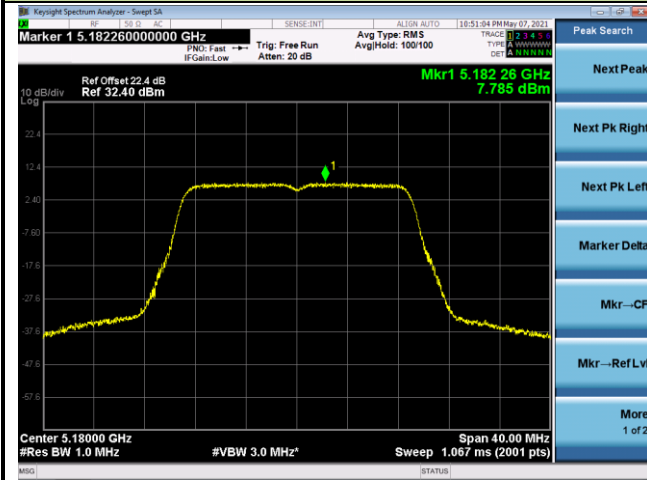

802.11ac-VHT20 Power Spectral Density - Ant 0

Channel 36 (5180MHz)

Channel 44 (5220MHz)

Channel 48 (5240MHz)

Channel 52 (5260MHz)

Channel 60 (5300MHz)

Channel 64 (5320MHz)

802.11ac-VHT40 Power Spectral Density - Ant 0

Channel 38 (5190MHz)

Channel 46 (5230MHz)

Channel 54 (5270MHz)

Channel 62 (5310MHz)

Channel 102 (5510MHz)

Channel 110 (5550MHz)

802.11ac-VHT80 Power Spectral Density - Ant 0

Channel 42 (5210MHz)