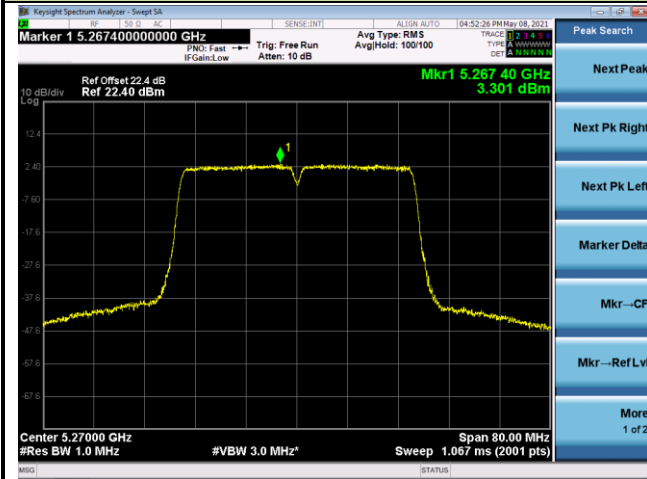

Channel 54 (5270MHz)